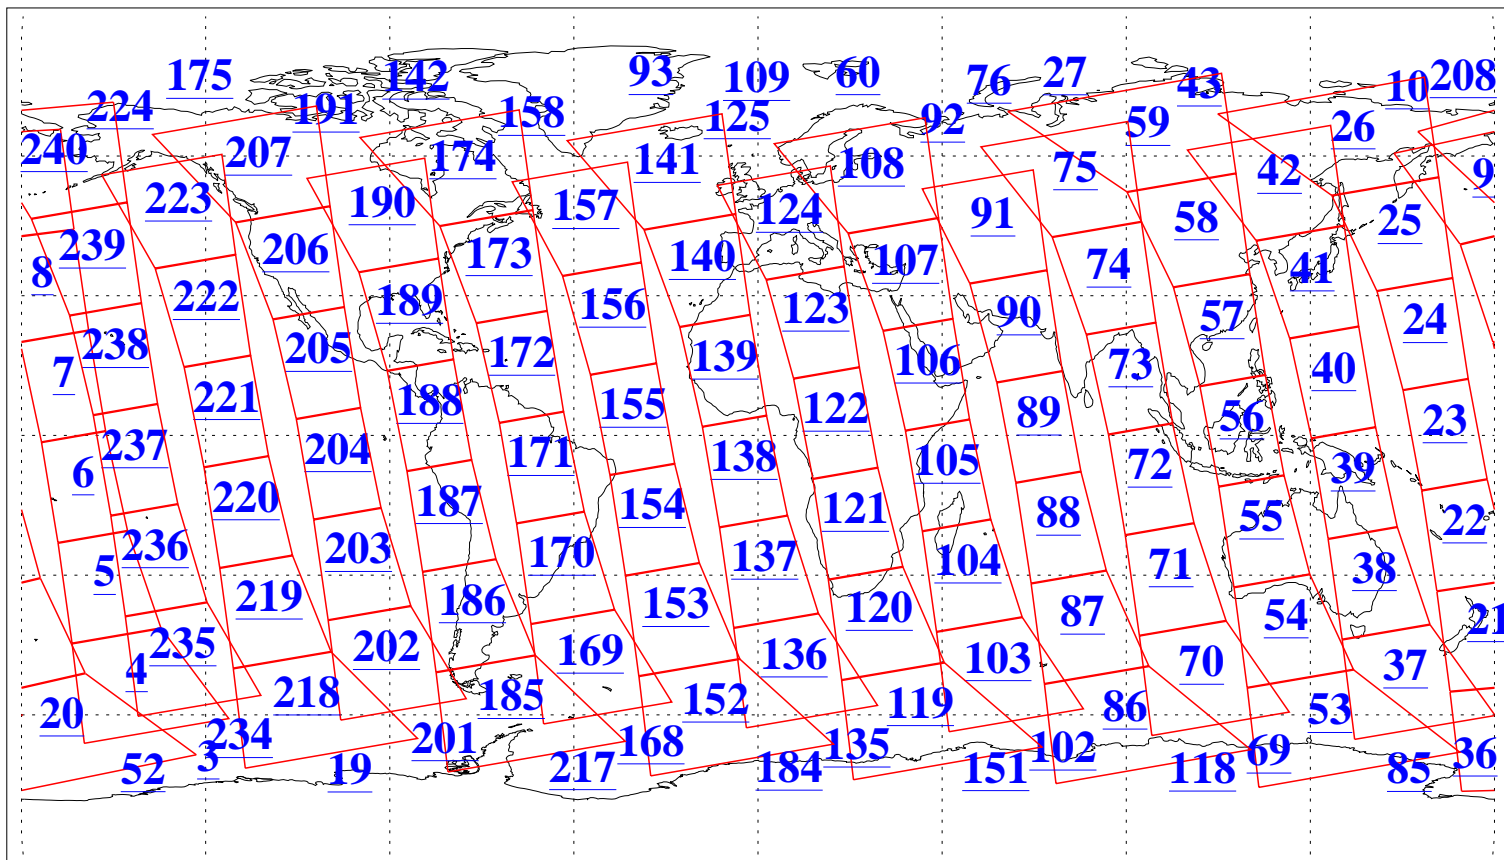

L1B Availability
AMSU Granules: 240
HSB Granules: 0
AIRS Granules: 240

31 Jan 2006
DoY 31
Aqua Day 1368
Granules: 1 to 120

Granules: 121 to 240

Legend: AMSU Available, HSB Available, AIRS Available

L1B Availability
AMSU Granules: 240
HSB Granules: 0
AIRS Granules: 240

31 Jan 2006
DoY 31
Aqua Day 1368
Ascending Granules

Descending Granules

Legend: AMSU Available, HSB Available, AIRS Available

L1B Availability
AMSU Granules: 240
HSB Granules: 0
AIRS Granules: 240

31 Jan 2006
DoY 31
Aqua Day 1368

Northern Hemisphere Granules

Southern Hemisphere Granules

Legend: AMSU Available, HSB Available, AIRS Available