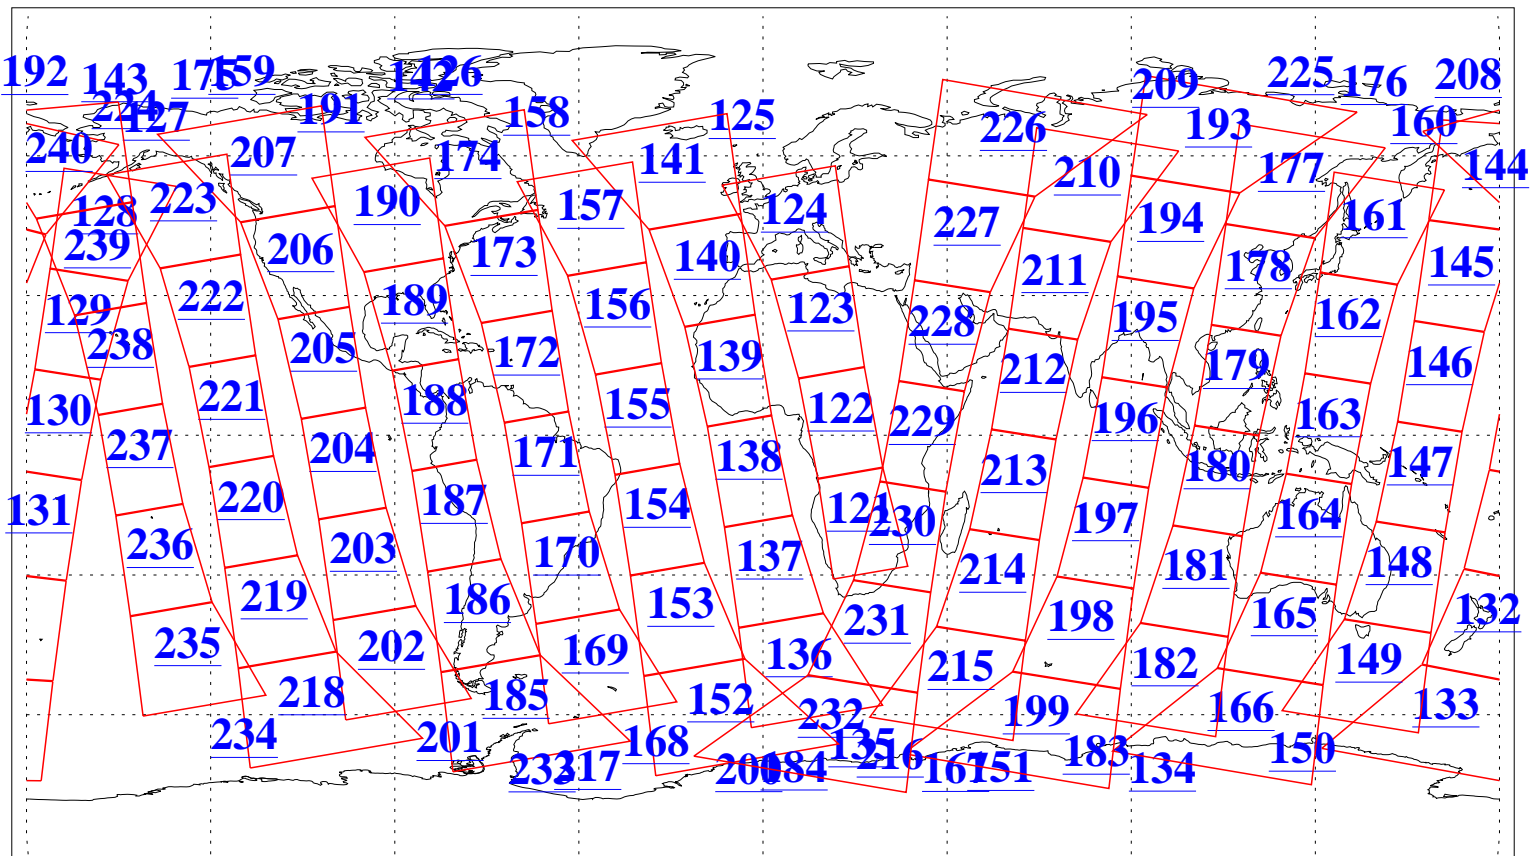

L1B Availability
AMSU Granules: 240
HSB Granules: 0
AIRS Granules: 240

31 Jan 2006
DoY 31
Aqua Day 1368
Granules: 1 to 120

Granules: 121 to 240

Legend: AMSU Available, HSB Available, AIRS Available

L1B Availability
AMSU Granules: 240
HSB Granules: 0
AIRS Granules: 240

31 Jan 2006
DoY 31
Aqua Day 1368
Ascending Granules

Descending Granules

Legend: AMSU Available, HSB Available, AIRS Available

L1B Availability
AMSU Granules: 240
HSB Granules: 0
AIRS Granules: 240

31 Jan 2006
DoY 31
Aqua Day 1368

Northern Hemisphere Granules

Southern Hemisphere Granules

Legend: AMSU Available, HSB Available, AIRS Available