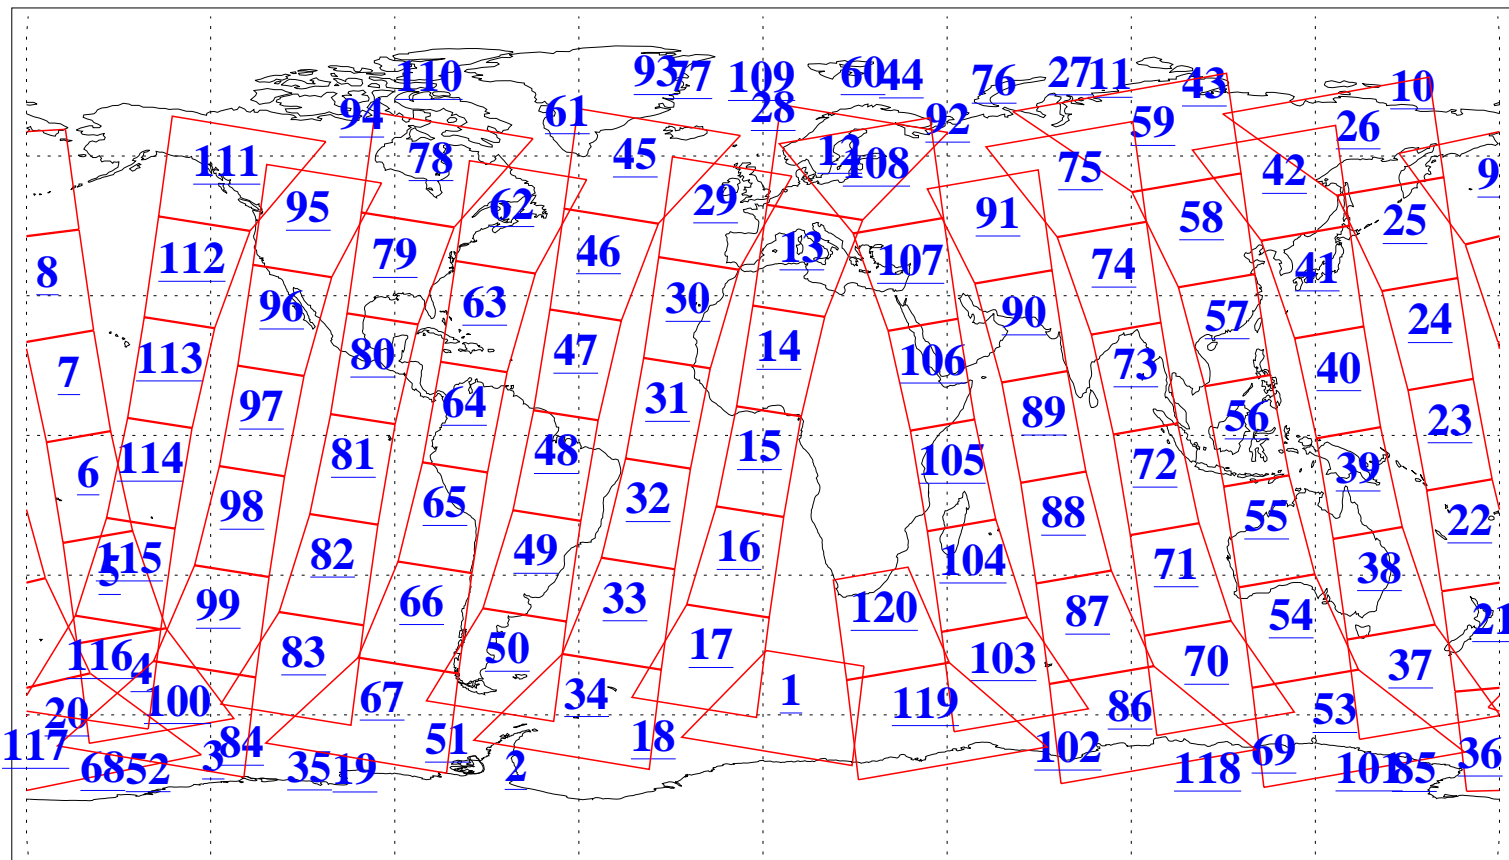

L1B Availability
AMSU Granules: 240
HSB Granules: 0
AIRS Granules: 240

31 Jan 2006
DoY 31
Aqua Day 1368
Granules: 1 to 120

Granules: 121 to 240

Legend: AMSU Available, HSB Available, AIRS Available

L1B Availability
AMSU Granules: 240
HSB Granules: 0
AIRS Granules: 240

31 Jan 2006
DoY 31
Aqua Day 1368
Ascending Granules

Descending Granules

Legend: AMSU Available, HSB Available, AIRS Available

L1B Availability
AMSU Granules: 240
HSB Granules: 0
AIRS Granules: 240

31 Jan 2006
DoY 31
Aqua Day 1368

Northern Hemisphere Granules

Southern Hemisphere Granules

Legend: AMSU Available, HSB Available, AIRS Available