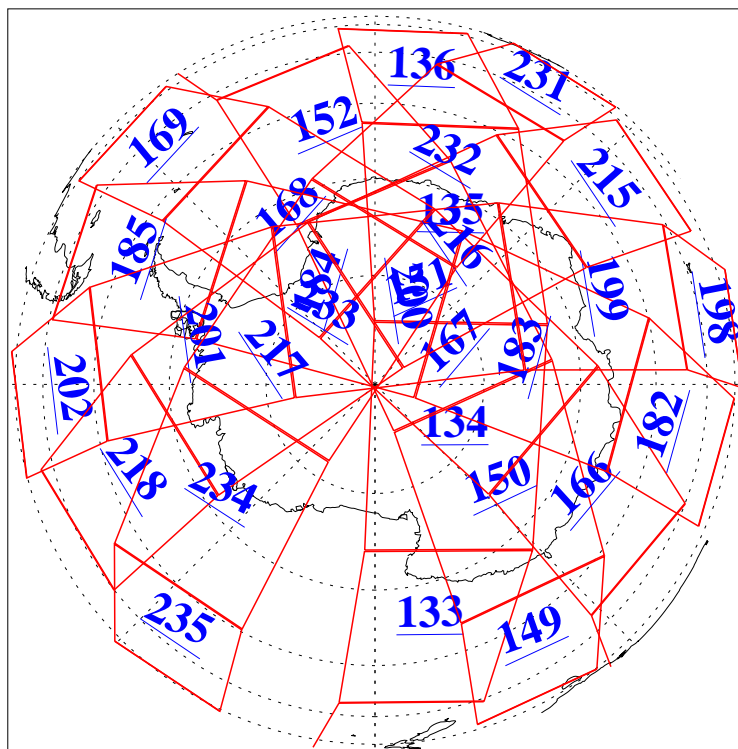

L1B Availability
AMSU Granules: 240
HSB Granules: 0
AIRS Granules: 240

31 Jan 2006
DoY 31
Aqua Day 1368
Granules: 1 to 120

Granules: 121 to 240

Legend: AMSU Available, HSB Available, AIRS Available

L1B Availability
AMSU Granules: 240
HSB Granules: 0
AIRS Granules: 240

31 Jan 2006
DoY 31
Aqua Day 1368
Ascending Granules

Descending Granules

Legend: AMSU Available, HSB Available, AIRS Available

L1B Availability
AMSU Granules: 240
HSB Granules: 0
AIRS Granules: 240

31 Jan 2006
DoY 31
Aqua Day 1368

Northern Hemisphere Granules

Southern Hemisphere Granules

Legend: AMSU Available, HSB Available, AIRS Available