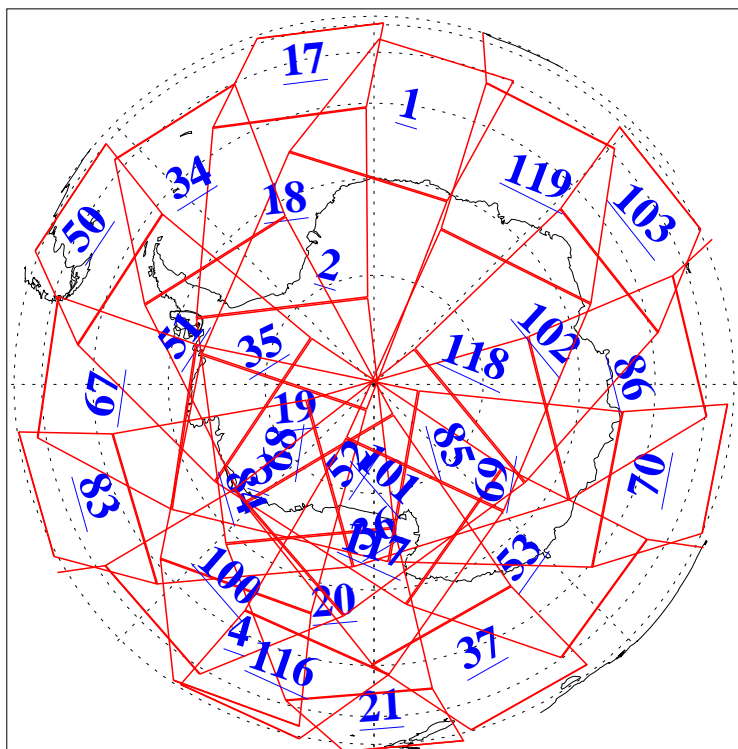

L1B Availability
AMSU Granules: 240
HSB Granules: 0
AIRS Granules: 240

31 Jan 2006
DoY 31
Aqua Day 1368
Granules: 1 to 120

Granules: 121 to 240

Legend: AMSU Available, HSB Available, AIRS Available

L1B Availability
AMSU Granules: 240
HSB Granules: 0
AIRS Granules: 240

31 Jan 2006
DoY 31
Aqua Day 1368
Ascending Granules

Descending Granules

Legend: AMSU Available, HSB Available, AIRS Available

L1B Availability
AMSU Granules: 240
HSB Granules: 0
AIRS Granules: 240

31 Jan 2006
DoY 31
Aqua Day 1368

Northern Hemisphere Granules

Southern Hemisphere Granules

Legend: AMSU Available, HSB Available, AIRS Available