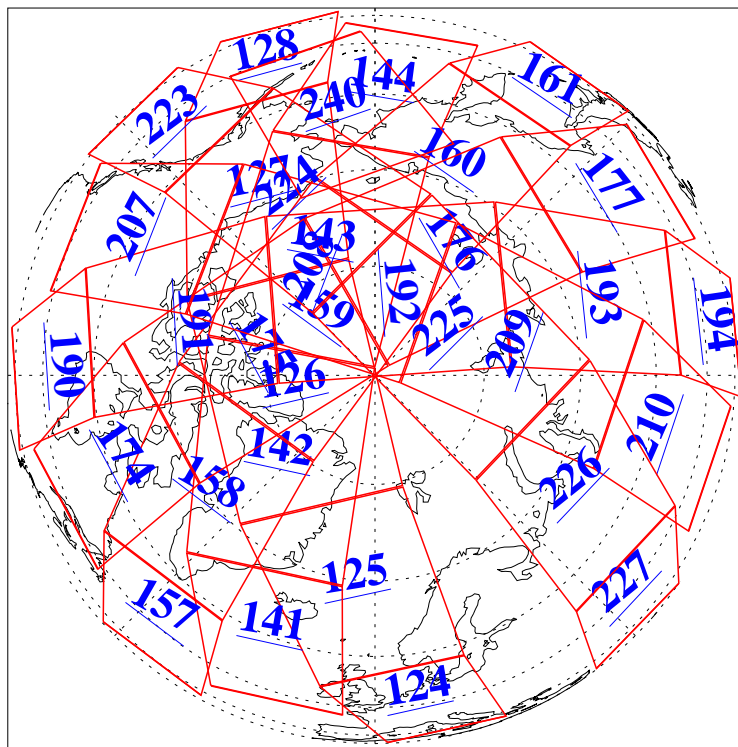

L1B Availability
AMSU Granules: 240
HSB Granules: 0
AIRS Granules: 240

31 Jan 2006
DoY 31
Aqua Day 1368
Granules: 1 to 120

Granules: 121 to 240

Legend: AMSU Available, HSB Available, AIRS Available

L1B Availability
AMSU Granules: 240
HSB Granules: 0
AIRS Granules: 240

31 Jan 2006
DoY 31
Aqua Day 1368
Ascending Granules

Descending Granules

Legend: AMSU Available, HSB Available, AIRS Available

L1B Availability
AMSU Granules: 240
HSB Granules: 0
AIRS Granules: 240

31 Jan 2006
DoY 31
Aqua Day 1368

Northern Hemisphere Granules

Southern Hemisphere Granules

Legend: AMSU Available, HSB Available, AIRS Available