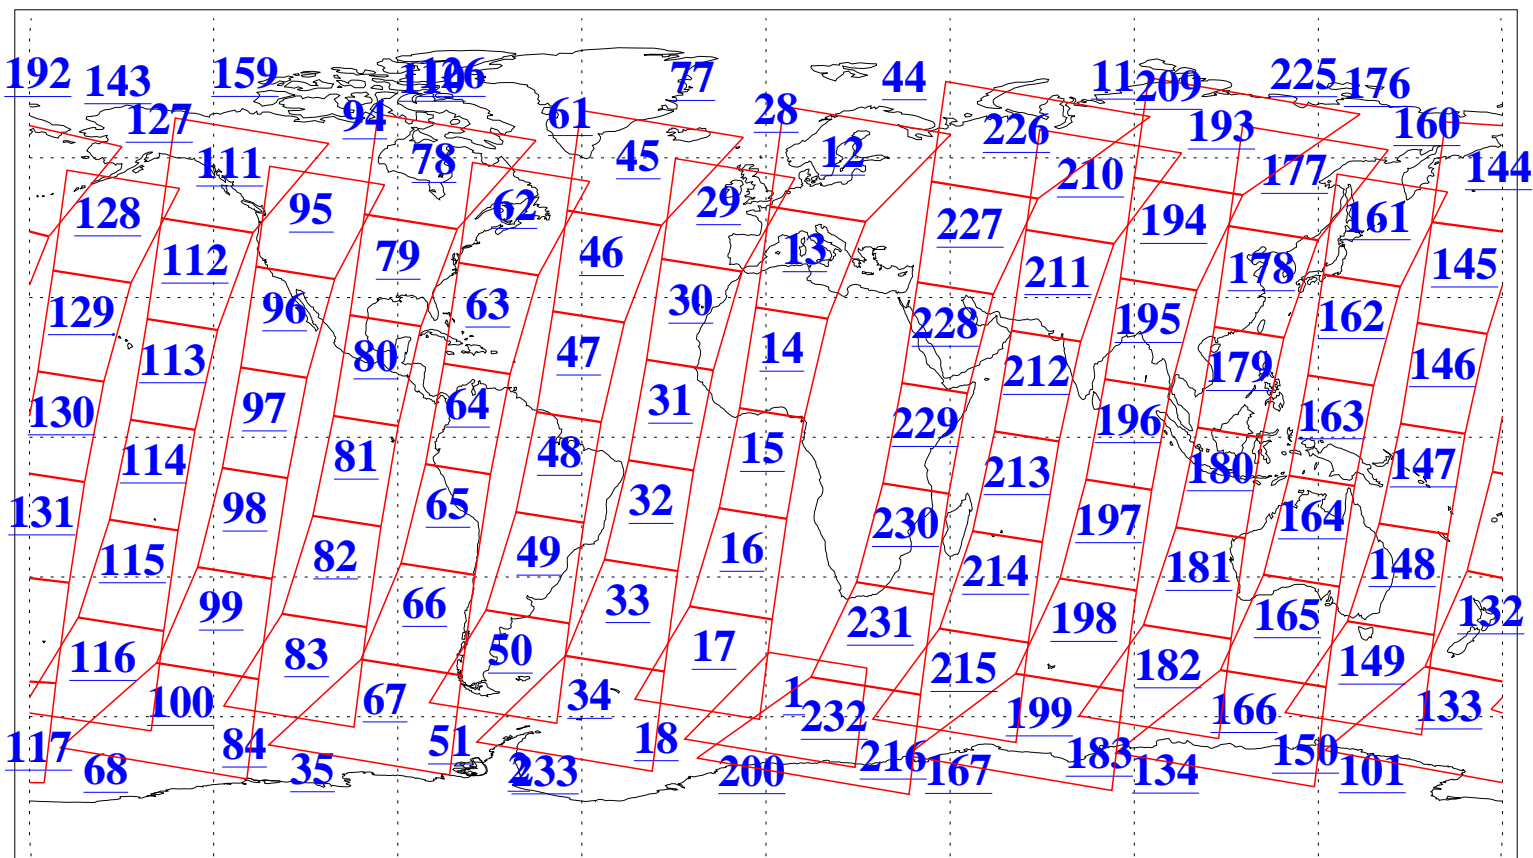

L1B Availability
AMSU Granules: 240
HSB Granules: 0
AIRS Granules: 240

31 Jan 2006
DoY 31
Aqua Day 1368
Granules: 1 to 120

Granules: 121 to 240

Legend: AMSU Available, HSB Available, AIRS Available

L1B Availability
AMSU Granules: 240
HSB Granules: 0
AIRS Granules: 240

31 Jan 2006
DoY 31
Aqua Day 1368
Ascending Granules

Descending Granules

Legend: AMSU Available, HSB Available, AIRS Available

L1B Availability
AMSU Granules: 240
HSB Granules: 0
AIRS Granules: 240

31 Jan 2006
DoY 31
Aqua Day 1368

Northern Hemisphere Granules

Southern Hemisphere Granules

Legend: AMSU Available, HSB Available, AIRS Available