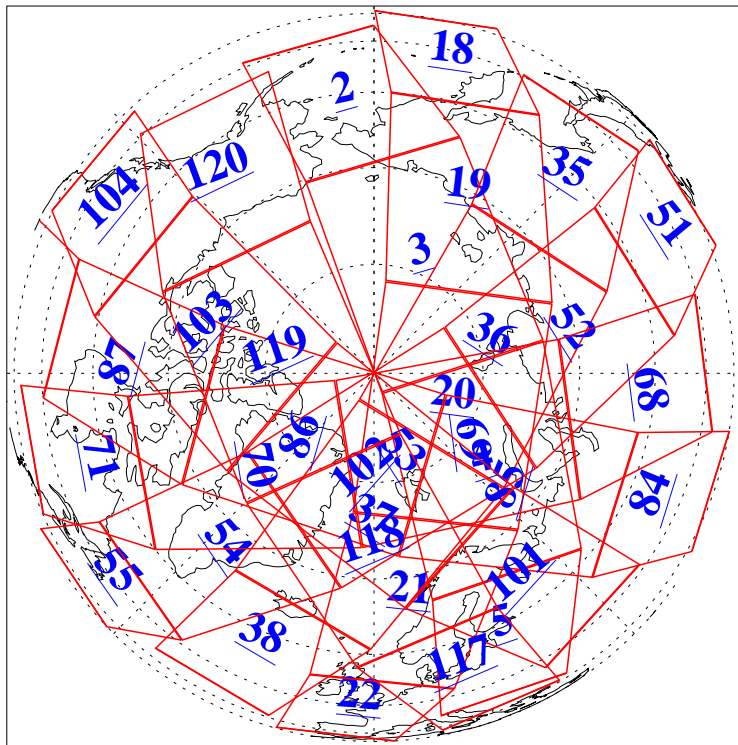

L1B Availability
AMSU Granules: 240
HSB Granules: 0
AIRS Granules: 240

30 Jan 2006
DoY 30
Aqua Day 1367
Granules: 1 to 120

Granules: 121 to 240

Legend: AMSU Available, HSB Available, AIRS Available

L1B Availability
AMSU Granules: 240
HSB Granules: 0
AIRS Granules: 240

30 Jan 2006
DoY 30
Aqua Day 1367
Ascending Granules

Descending Granules

Legend: AMSU Available, HSB Available, AIRS Available

L1B Availability
AMSU Granules: 240
HSB Granules: 0
AIRS Granules: 240

30 Jan 2006
DoY 30
Aqua Day 1367

Northern Hemisphere Granules

Southern Hemisphere Granules

Legend: AMSU Available, HSB Available, AIRS Available