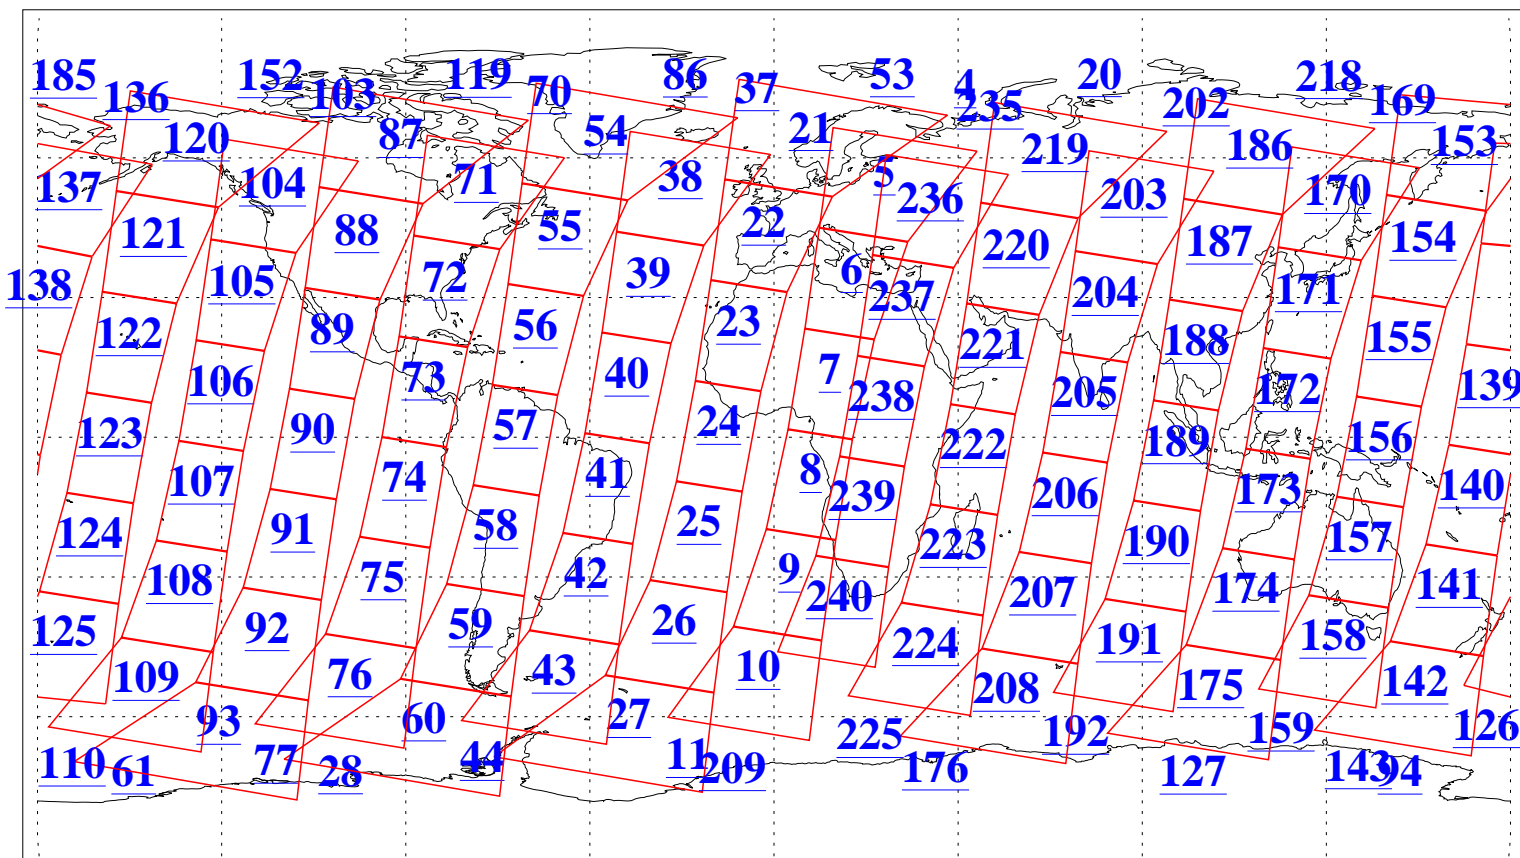

L1B Availability
AMSU Granules: 240
HSB Granules: 0
AIRS Granules: 240

30 Jan 2006
DoY 30
Aqua Day 1367
Granules: 1 to 120

Granules: 121 to 240

Legend: AMSU Available, HSB Available, AIRS Available

L1B Availability
AMSU Granules: 240
HSB Granules: 0
AIRS Granules: 240

30 Jan 2006
DoY 30
Aqua Day 1367
Ascending Granules

Descending Granules

Legend: AMSU Available, HSB Available, AIRS Available

L1B Availability
AMSU Granules: 240
HSB Granules: 0
AIRS Granules: 240

30 Jan 2006
DoY 30
Aqua Day 1367

Northern Hemisphere Granules

Southern Hemisphere Granules

Legend: AMSU Available, HSB Available, AIRS Available