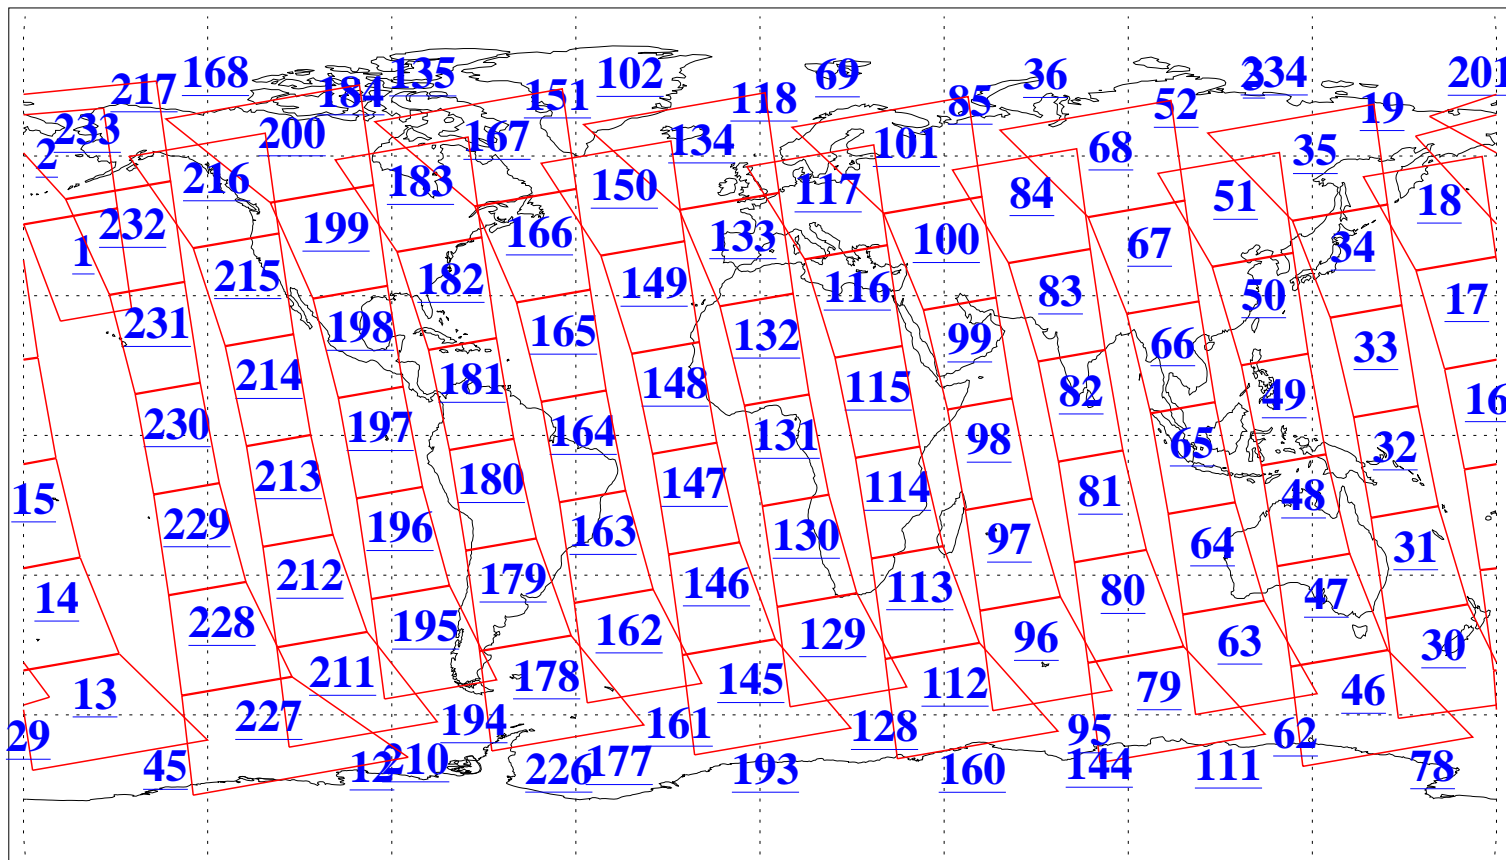

L1B Availability
AMSU Granules: 240
HSB Granules: 0
AIRS Granules: 240

30 Jan 2006
DoY 30
Aqua Day 1367
Granules: 1 to 120

Granules: 121 to 240

Legend: AMSU Available, HSB Available, AIRS Available

L1B Availability
AMSU Granules: 240
HSB Granules: 0
AIRS Granules: 240

30 Jan 2006
DoY 30
Aqua Day 1367
Ascending Granules

Descending Granules

Legend: AMSU Available, HSB Available, AIRS Available

L1B Availability
AMSU Granules: 240
HSB Granules: 0
AIRS Granules: 240

30 Jan 2006
DoY 30
Aqua Day 1367

Northern Hemisphere Granules

Southern Hemisphere Granules

Legend: AMSU Available, HSB Available, AIRS Available