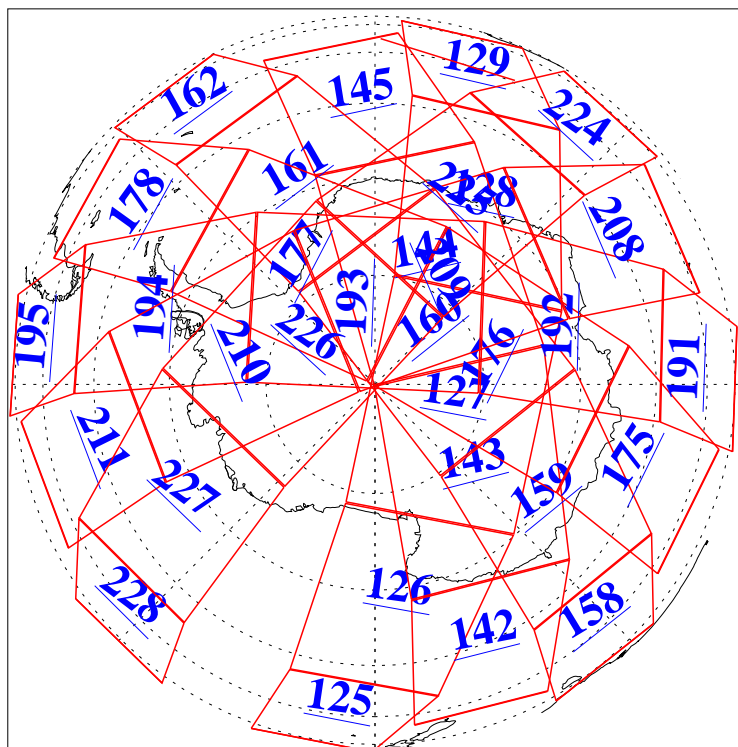

L1B Availability
AMSU Granules: 240
HSB Granules: 0
AIRS Granules: 240

30 Jan 2006
DoY 30
Aqua Day 1367
Granules: 1 to 120

Granules: 121 to 240

Legend: AMSU Available, HSB Available, AIRS Available

L1B Availability
AMSU Granules: 240
HSB Granules: 0
AIRS Granules: 240

30 Jan 2006
DoY 30
Aqua Day 1367
Ascending Granules

Descending Granules

Legend: AMSU Available, HSB Available, AIRS Available

L1B Availability
AMSU Granules: 240
HSB Granules: 0
AIRS Granules: 240

30 Jan 2006
DoY 30
Aqua Day 1367

Northern Hemisphere Granules

Southern Hemisphere Granules

Legend: AMSU Available, HSB Available, AIRS Available