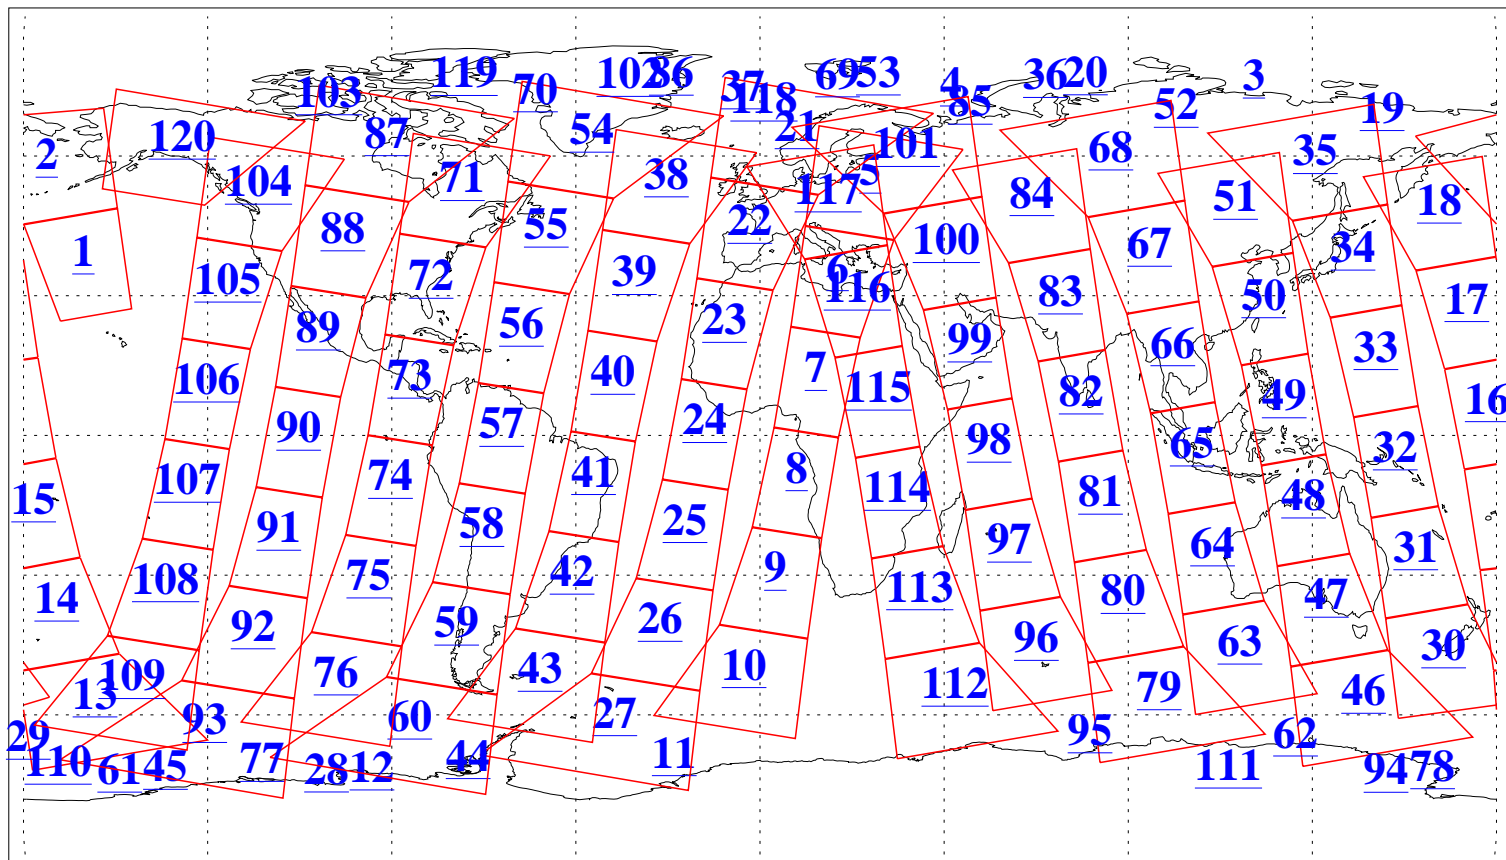

L1B Availability
AMSU Granules: 240
HSB Granules: 0
AIRS Granules: 240

30 Jan 2006
DoY 30
Aqua Day 1367
Granules: 1 to 120

Granules: 121 to 240

Legend: AMSU Available, HSB Available, AIRS Available

L1B Availability
AMSU Granules: 240
HSB Granules: 0
AIRS Granules: 240

30 Jan 2006
DoY 30
Aqua Day 1367
Ascending Granules

Descending Granules

Legend: AMSU Available, HSB Available, AIRS Available

L1B Availability
AMSU Granules: 240
HSB Granules: 0
AIRS Granules: 240

30 Jan 2006
DoY 30
Aqua Day 1367

Northern Hemisphere Granules

Southern Hemisphere Granules

Legend: AMSU Available, HSB Available, AIRS Available