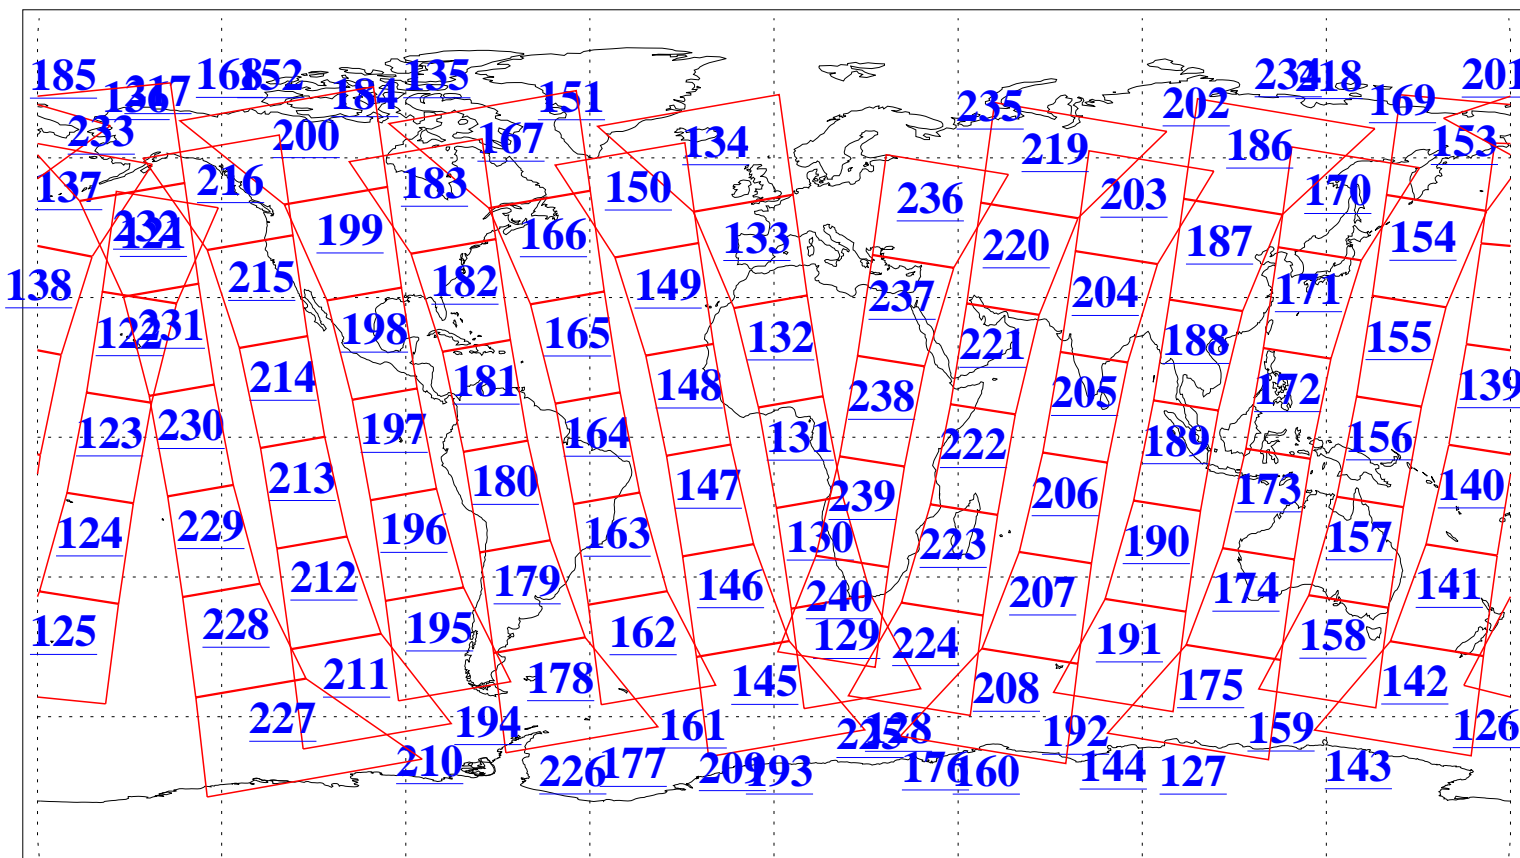

L1B Availability
AMSU Granules: 240
HSB Granules: 0
AIRS Granules: 240

30 Jan 2006
DoY 30
Aqua Day 1367
Granules: 1 to 120

Granules: 121 to 240

Legend: AMSU Available, HSB Available, AIRS Available

L1B Availability
AMSU Granules: 240
HSB Granules: 0
AIRS Granules: 240

30 Jan 2006
DoY 30
Aqua Day 1367
Ascending Granules

Descending Granules

Legend: AMSU Available, HSB Available, AIRS Available

L1B Availability
AMSU Granules: 240
HSB Granules: 0
AIRS Granules: 240

30 Jan 2006
DoY 30
Aqua Day 1367

Northern Hemisphere Granules

Southern Hemisphere Granules

Legend: AMSU Available, HSB Available, AIRS Available