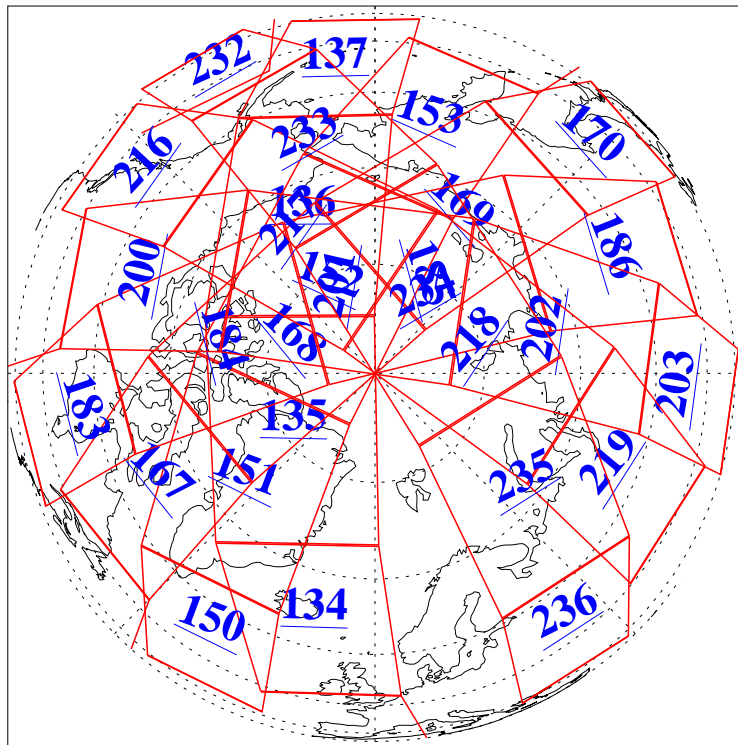

L1B Availability
AMSU Granules: 240
HSB Granules: 0
AIRS Granules: 240

30 Jan 2006
DoY 30
Aqua Day 1367
Granules: 1 to 120

Granules: 121 to 240

Legend: AMSU Available, HSB Available, AIRS Available

L1B Availability
AMSU Granules: 240
HSB Granules: 0
AIRS Granules: 240

30 Jan 2006
DoY 30
Aqua Day 1367
Ascending Granules

Descending Granules

Legend: AMSU Available, HSB Available, AIRS Available

L1B Availability
AMSU Granules: 240
HSB Granules: 0
AIRS Granules: 240

30 Jan 2006
DoY 30
Aqua Day 1367

Northern Hemisphere Granules

Southern Hemisphere Granules

Legend: AMSU Available, HSB Available, AIRS Available