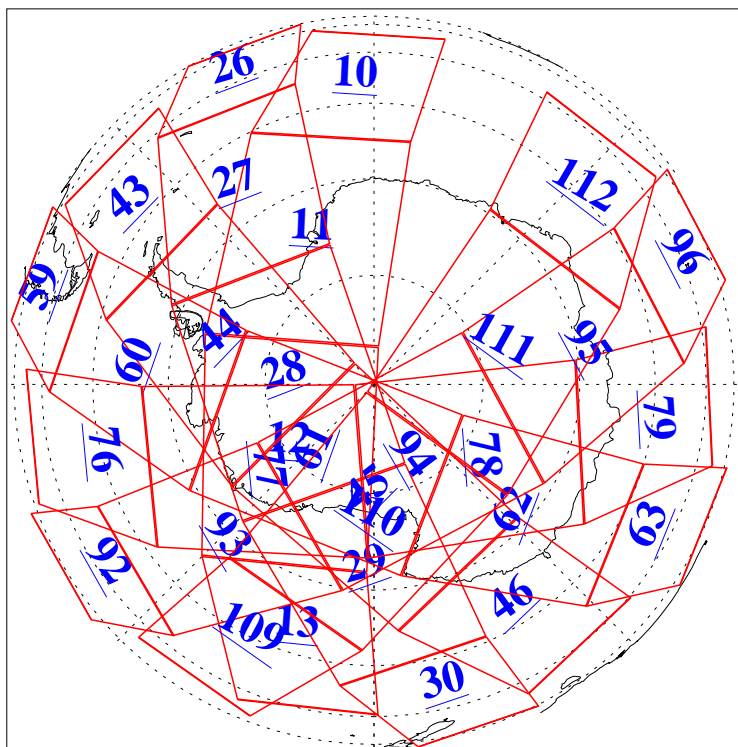

L1B Availability
AMSU Granules: 240
HSB Granules: 0
AIRS Granules: 240

30 Jan 2006
DoY 30
Aqua Day 1367
Granules: 1 to 120

Granules: 121 to 240

Legend: AMSU Available, HSB Available, AIRS Available

L1B Availability
AMSU Granules: 240
HSB Granules: 0
AIRS Granules: 240

30 Jan 2006
DoY 30
Aqua Day 1367
Ascending Granules

Descending Granules

Legend: AMSU Available, HSB Available, AIRS Available

L1B Availability
AMSU Granules: 240
HSB Granules: 0
AIRS Granules: 240

30 Jan 2006
DoY 30
Aqua Day 1367

Northern Hemisphere Granules

Southern Hemisphere Granules

Legend: AMSU Available, HSB Available, AIRS Available