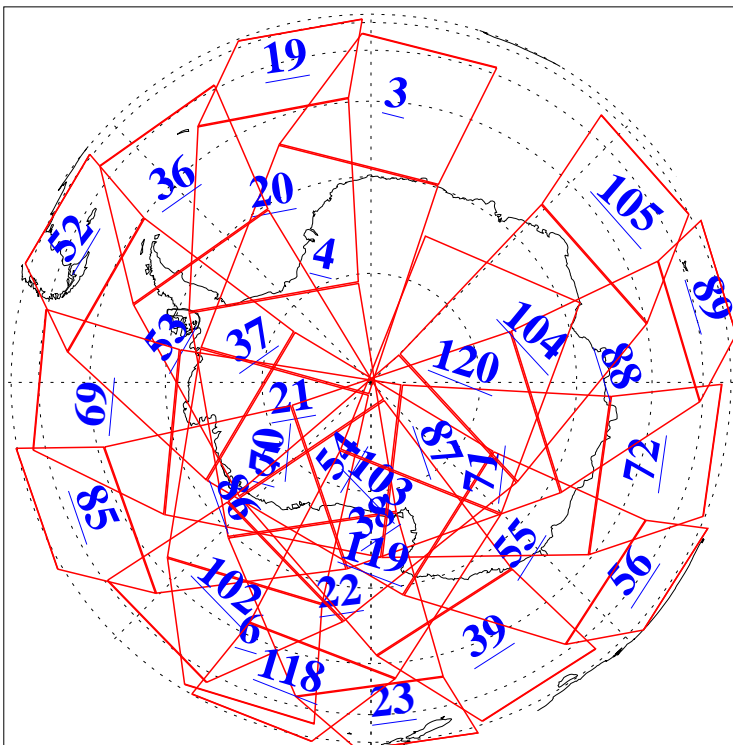

L1B Availability
 AMSU Granules: 240
 HSB Granules: 0
 AIRS Granules: 240

29 Jan 2006
 DoY 29
 Aqua Day 1366
 Granules: 1 to 120

Granules: 121 to 240

Legend: AMSU Available, HSB Available, AIRS Available

L1B Availability
AMSU Granules: 240
HSB Granules: 0
AIRS Granules: 240

29 Jan 2006
DoY 29
Aqua Day 1366
Ascending Granules

Descending Granules

Legend: AMSU Available, HSB Available, AIRS Available

L1B Availability
 AMSU Granules: 240
 HSB Granules: 0
 AIRS Granules: 240

29 Jan 2006
 DoY 29
 Aqua Day 1366

Northern Hemisphere Granules

Southern Hemisphere Granules

Legend: AMSU Available, HSB Available, AIRS Available