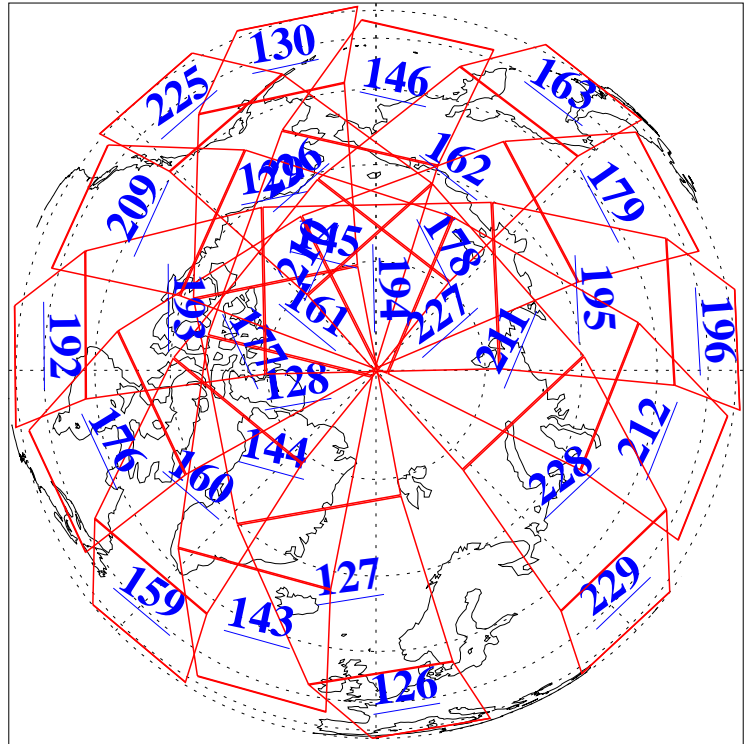

L1B Availability
 AMSU Granules: 240
 HSB Granules: 0
 AIRS Granules: 240

29 Jan 2006
 DoY 29
 Aqua Day 1366
 Granules: 1 to 120

Granules: 121 to 240

Legend: AMSU Available, HSB Available, AIRS Available

L1B Availability
AMSU Granules: 240
HSB Granules: 0
AIRS Granules: 240

29 Jan 2006
DoY 29
Aqua Day 1366
Ascending Granules

Descending Granules

Legend: AMSU Available, HSB Available, AIRS Available

L1B Availability
 AMSU Granules: 240
 HSB Granules: 0
 AIRS Granules: 240

29 Jan 2006
 DoY 29
 Aqua Day 1366

Northern Hemisphere Granules

Southern Hemisphere Granules

Legend: AMSU Available, HSB Available, AIRS Available