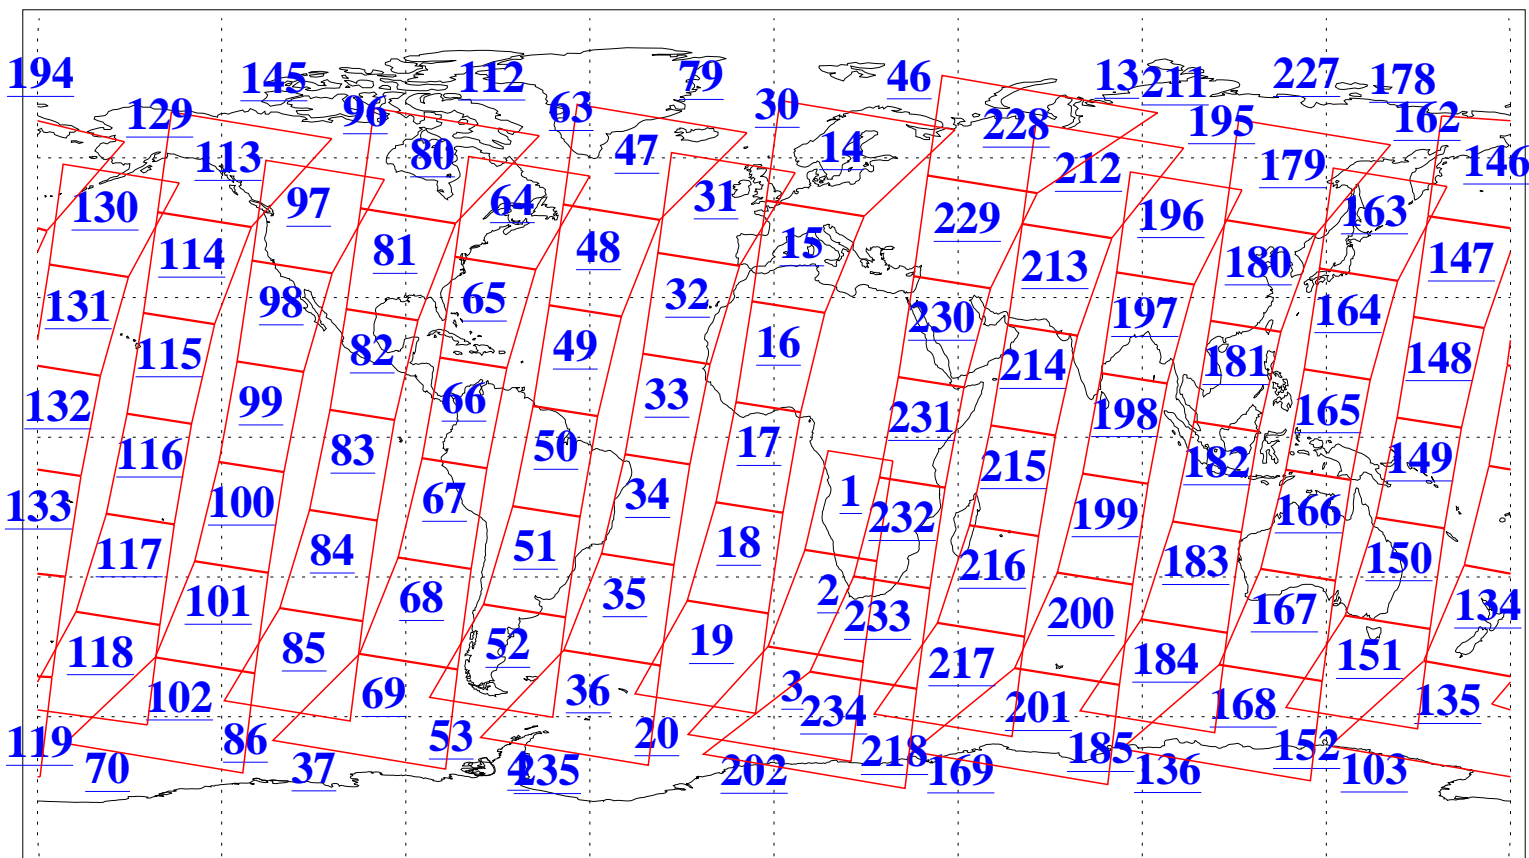

L1B Availability
 AMSU Granules: 240
 HSB Granules: 0
 AIRS Granules: 240

29 Jan 2006
 DoY 29
 Aqua Day 1366
 Granules: 1 to 120

Granules: 121 to 240

Legend: AMSU Available, HSB Available, AIRS Available

L1B Availability
AMSU Granules: 240
HSB Granules: 0
AIRS Granules: 240

29 Jan 2006
DoY 29
Aqua Day 1366
Ascending Granules

Descending Granules

Legend: AMSU Available, HSB Available, AIRS Available

L1B Availability
 AMSU Granules: 240
 HSB Granules: 0
 AIRS Granules: 240

29 Jan 2006
 DoY 29
 Aqua Day 1366

Northern Hemisphere Granules

Southern Hemisphere Granules

Legend: AMSU Available, HSB Available, AIRS Available