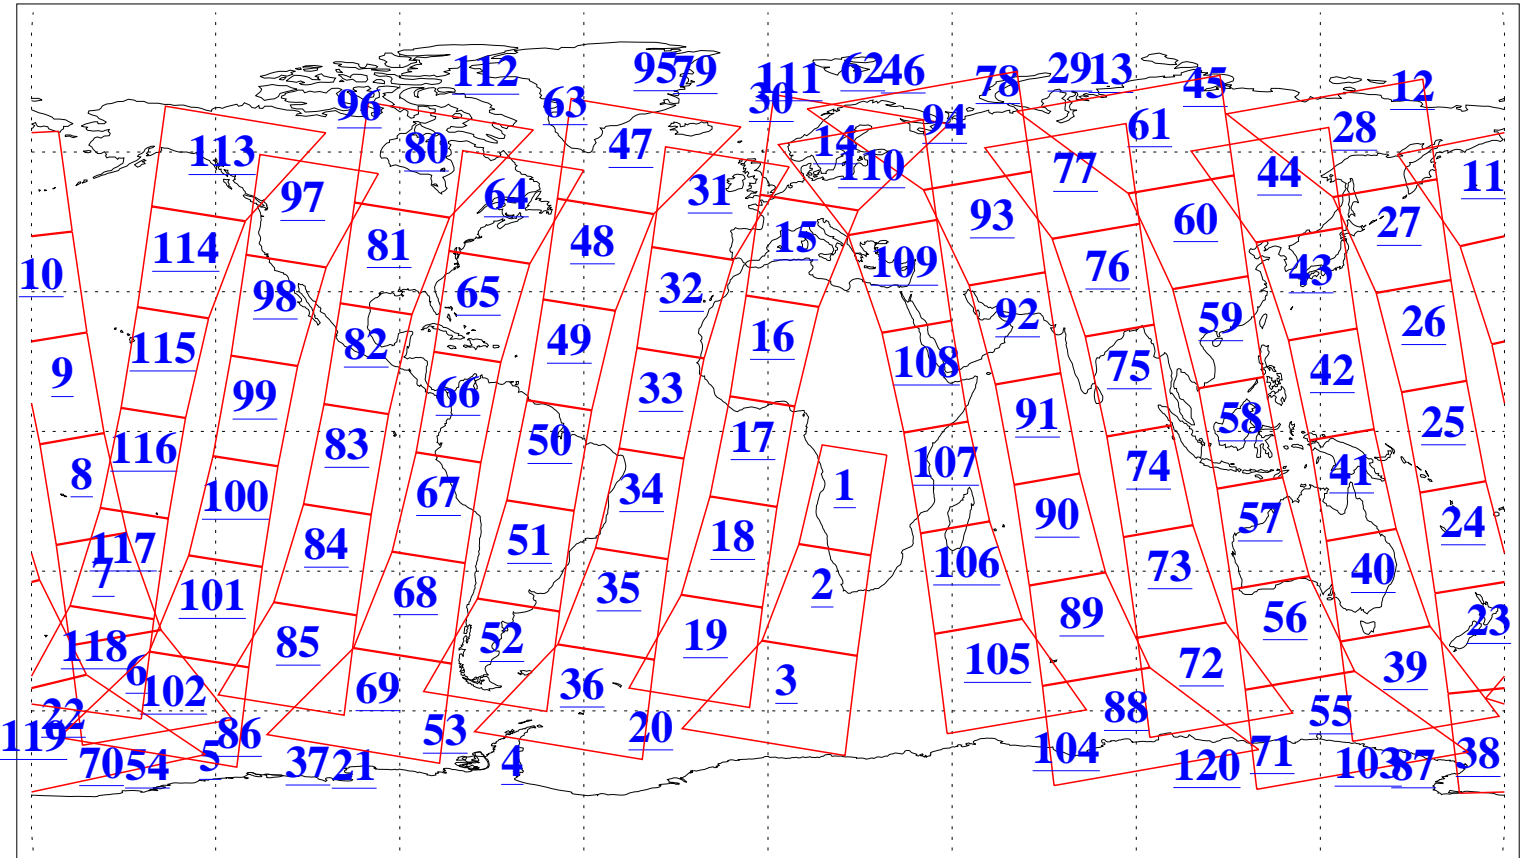

L1B Availability
 AMSU Granules: 240
 HSB Granules: 0
 AIRS Granules: 240

29 Jan 2006
 DoY 29
 Aqua Day 1366
 Granules: 1 to 120

Granules: 121 to 240

Legend: AMSU Available, HSB Available, AIRS Available

L1B Availability
AMSU Granules: 240
HSB Granules: 0
AIRS Granules: 240

29 Jan 2006
DoY 29
Aqua Day 1366
Ascending Granules

Descending Granules

Legend: AMSU Available, HSB Available, AIRS Available

L1B Availability
 AMSU Granules: 240
 HSB Granules: 0
 AIRS Granules: 240

29 Jan 2006
 DoY 29
 Aqua Day 1366

Northern Hemisphere Granules

Southern Hemisphere Granules

Legend: AMSU Available, HSB Available, AIRS Available