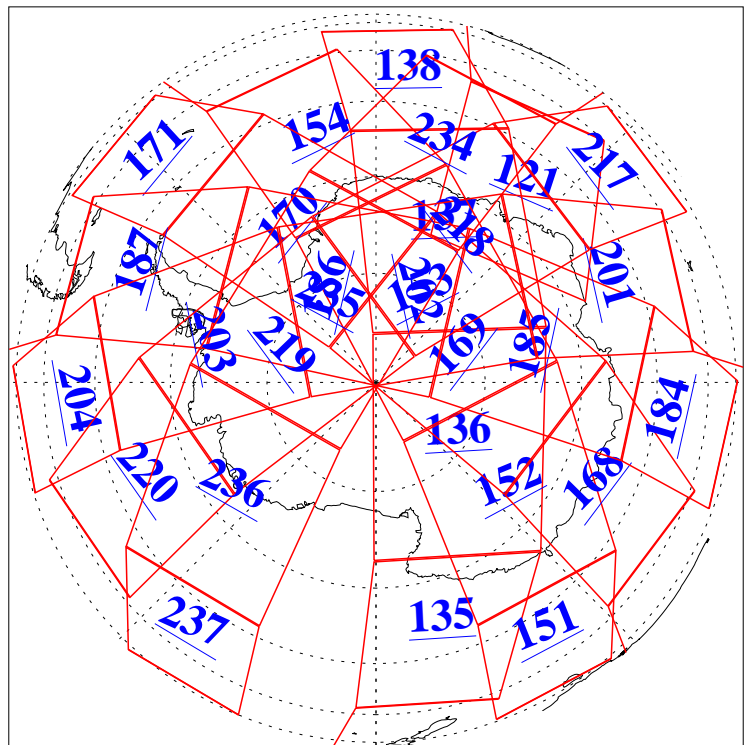

L1B Availability
 AMSU Granules: 240
 HSB Granules: 0
 AIRS Granules: 240

29 Jan 2006
 DoY 29
 Aqua Day 1366
 Granules: 1 to 120

Granules: 121 to 240

Legend: AMSU Available, HSB Available, AIRS Available

L1B Availability
AMSU Granules: 240
HSB Granules: 0
AIRS Granules: 240

29 Jan 2006
DoY 29
Aqua Day 1366
Ascending Granules

Descending Granules

Legend: AMSU Available, HSB Available, AIRS Available

L1B Availability
 AMSU Granules: 240
 HSB Granules: 0
 AIRS Granules: 240

29 Jan 2006
 DoY 29
 Aqua Day 1366

Northern Hemisphere Granules

Southern Hemisphere Granules

Legend: AMSU Available, HSB Available, AIRS Available