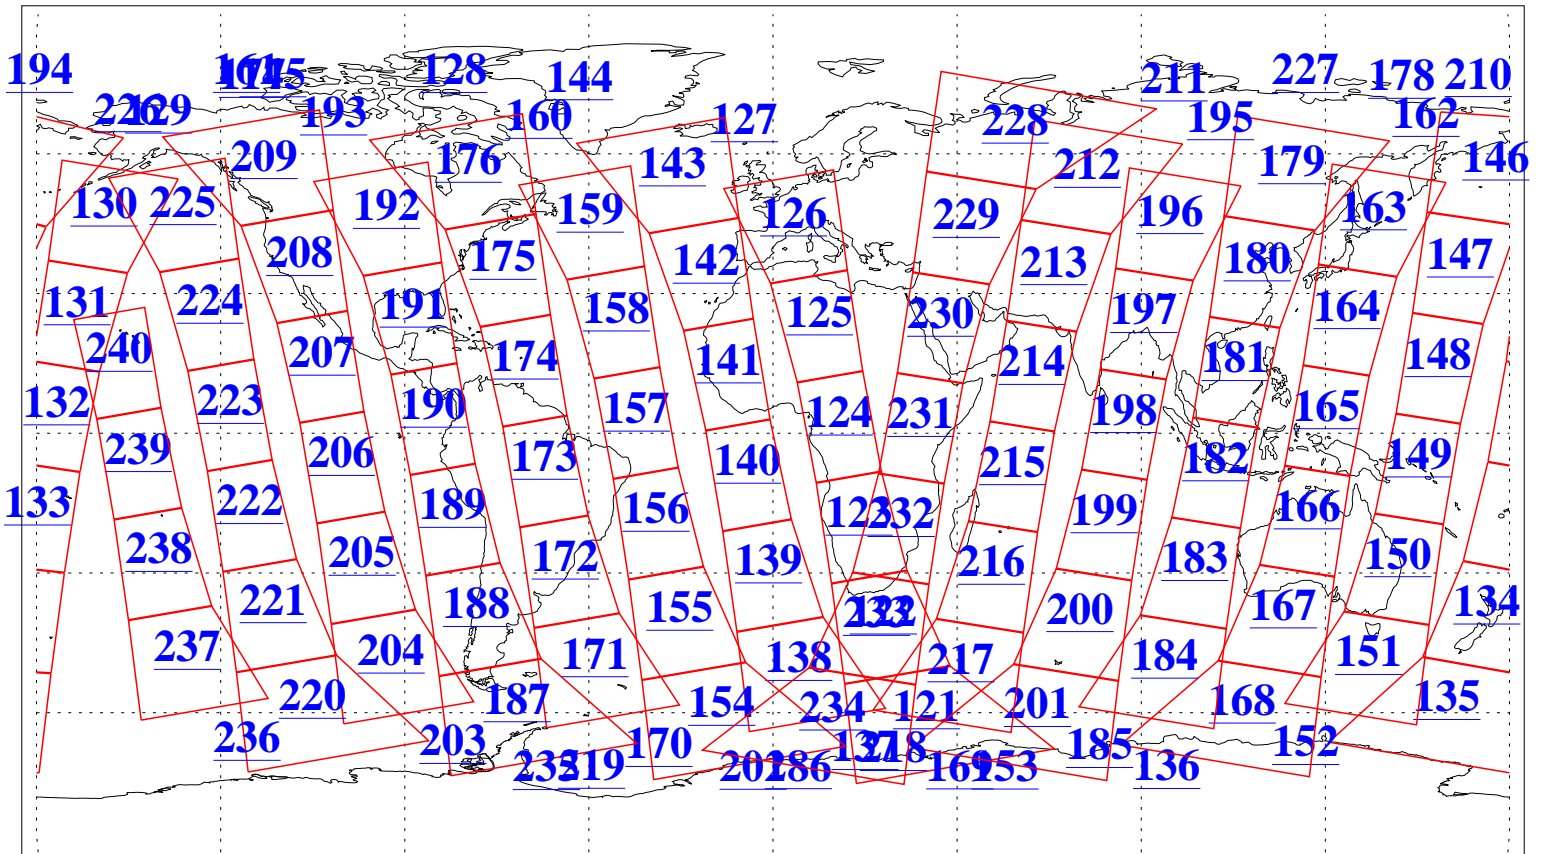

L1B Availability
 AMSU Granules: 240
 HSB Granules: 0
 AIRS Granules: 240

29 Jan 2006
 DoY 29
 Aqua Day 1366
 Granules: 1 to 120

Granules: 121 to 240

Legend: AMSU Available, HSB Available, AIRS Available

L1B Availability
AMSU Granules: 240
HSB Granules: 0
AIRS Granules: 240

29 Jan 2006
DoY 29
Aqua Day 1366
Ascending Granules

Descending Granules

Legend: AMSU Available, HSB Available, AIRS Available

L1B Availability
 AMSU Granules: 240
 HSB Granules: 0
 AIRS Granules: 240

29 Jan 2006
 DoY 29
 Aqua Day 1366

Northern Hemisphere Granules

Southern Hemisphere Granules

Legend: AMSU Available, HSB Available, AIRS Available