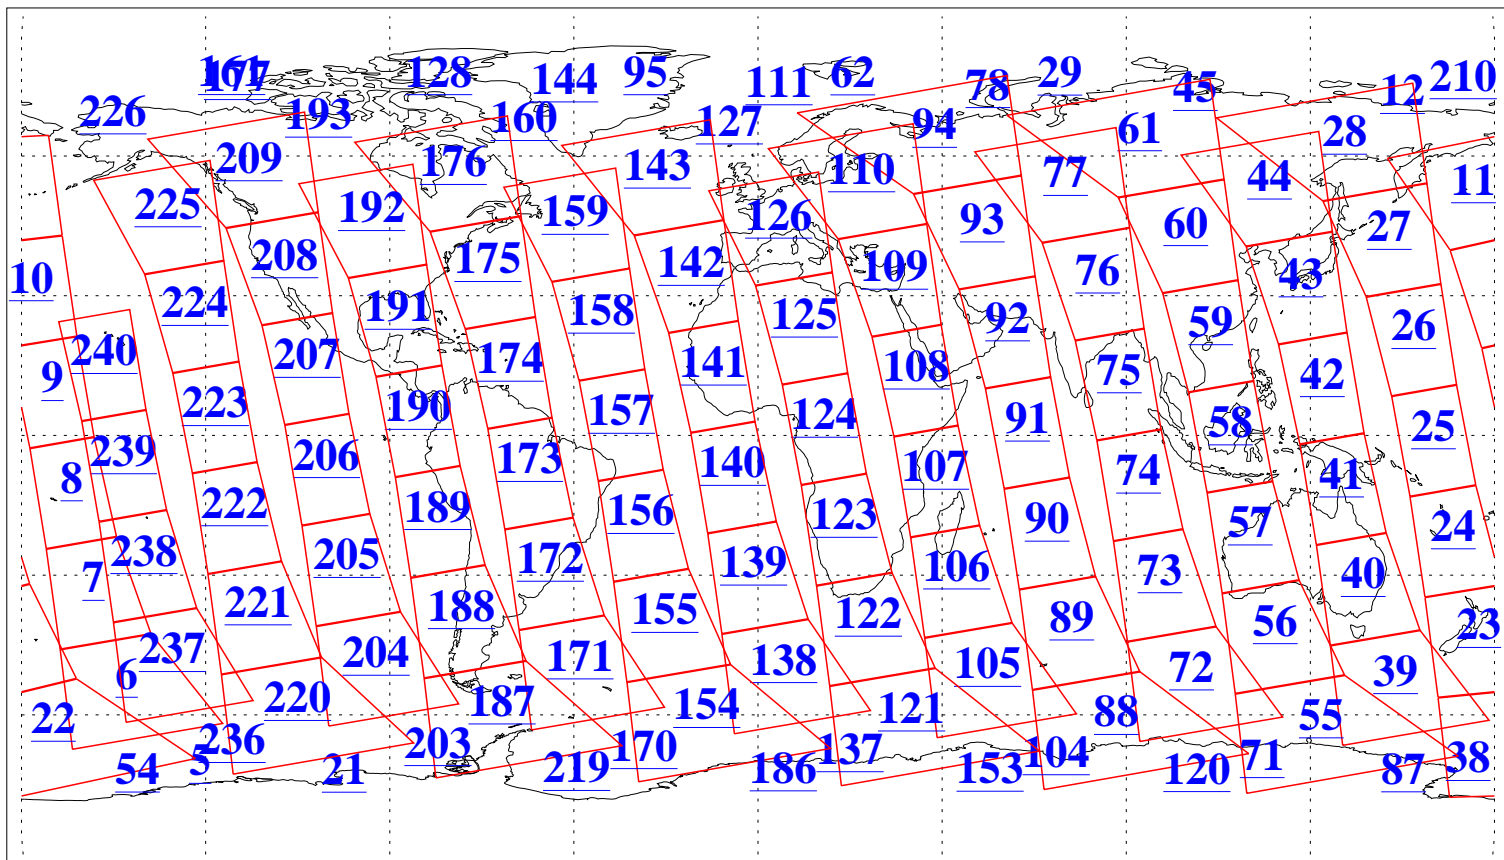

L1B Availability
 AMSU Granules: 240
 HSB Granules: 0
 AIRS Granules: 240

29 Jan 2006
 DoY 29
 Aqua Day 1366
 Granules: 1 to 120

Granules: 121 to 240

Legend: AMSU Available, HSB Available, AIRS Available

L1B Availability
AMSU Granules: 240
HSB Granules: 0
AIRS Granules: 240

29 Jan 2006
DoY 29
Aqua Day 1366
Ascending Granules

Descending Granules

Legend: AMSU Available, HSB Available, AIRS Available

L1B Availability
 AMSU Granules: 240
 HSB Granules: 0
 AIRS Granules: 240

29 Jan 2006
 DoY 29
 Aqua Day 1366

Northern Hemisphere Granules

Southern Hemisphere Granules

Legend: AMSU Available, HSB Available, AIRS Available