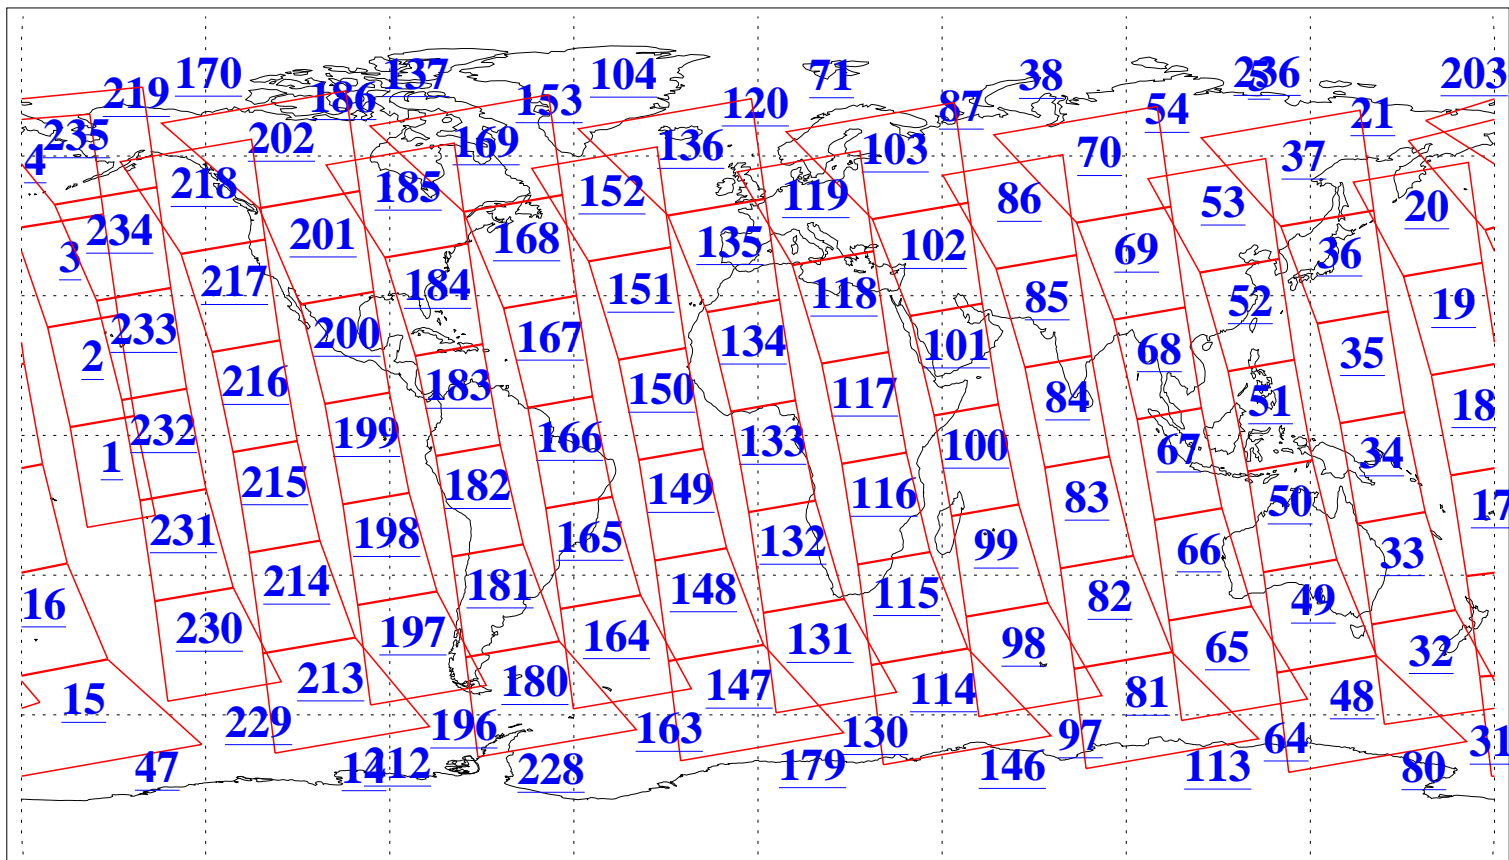

L1B Availability
AMSU Granules: 240
HSB Granules: 0
AIRS Granules: 240

28 Jan 2006
DoY 28
Aqua Day 1365
Granules: 1 to 120

Granules: 121 to 240

Legend: AMSU Available, HSB Available, AIRS Available

L1B Availability
AMSU Granules: 240
HSB Granules: 0
AIRS Granules: 240

28 Jan 2006
DoY 28
Aqua Day 1365
Ascending Granules

Descending Granules

Legend: AMSU Available, HSB Available, AIRS Available

L1B Availability
AMSU Granules: 240
HSB Granules: 0
AIRS Granules: 240

28 Jan 2006
DoY 28
Aqua Day 1365

Northern Hemisphere Granules

Southern Hemisphere Granules

Legend: AMSU Available, HSB Available, AIRS Available