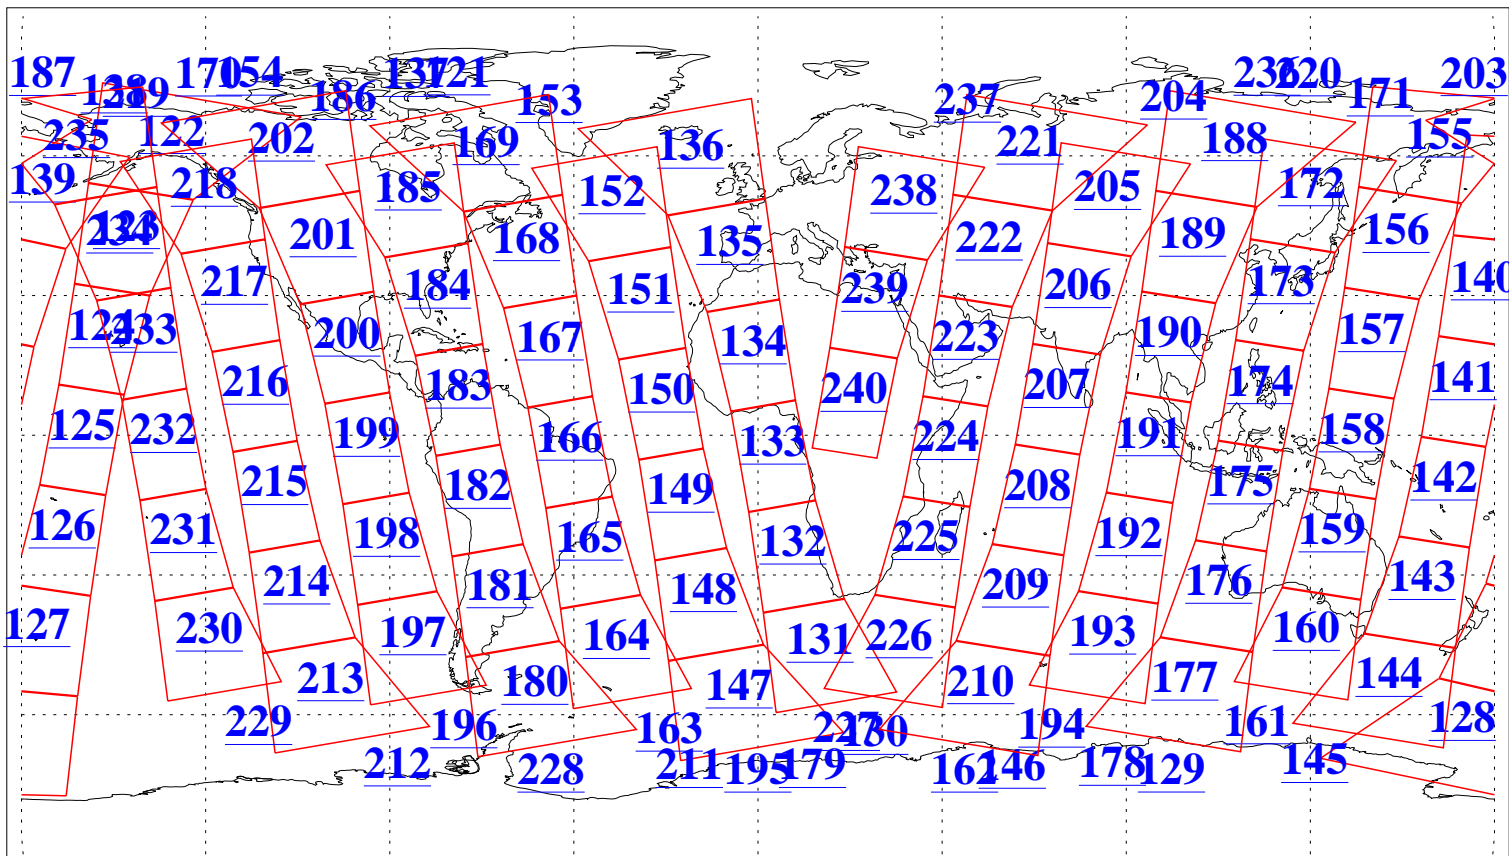

L1B Availability
AMSU Granules: 240
HSB Granules: 0
AIRS Granules: 240

28 Jan 2006
DoY 28
Aqua Day 1365
Granules: 1 to 120

Granules: 121 to 240

Legend: AMSU Available, HSB Available, AIRS Available

L1B Availability
AMSU Granules: 240
HSB Granules: 0
AIRS Granules: 240

28 Jan 2006
DoY 28
Aqua Day 1365
Ascending Granules

Descending Granules

Legend: AMSU Available, HSB Available, AIRS Available

L1B Availability
AMSU Granules: 240
HSB Granules: 0
AIRS Granules: 240

28 Jan 2006
DoY 28
Aqua Day 1365