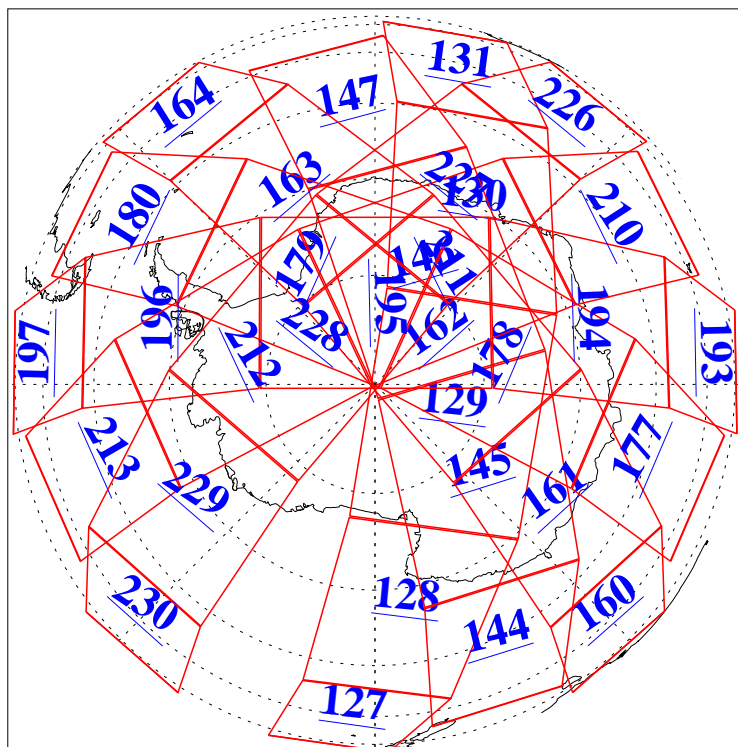

L1B Availability
AMSU Granules: 240
HSB Granules: 0
AIRS Granules: 240

28 Jan 2006
DoY 28
Aqua Day 1365
Granules: 1 to 120

Granules: 121 to 240

Legend: AMSU Available, HSB Available, AIRS Available

L1B Availability
AMSU Granules: 240
HSB Granules: 0
AIRS Granules: 240

28 Jan 2006
DoY 28
Aqua Day 1365
Ascending Granules

Descending Granules

Legend: AMSU Available, HSB Available, AIRS Available

L1B Availability
AMSU Granules: 240
HSB Granules: 0
AIRS Granules: 240

28 Jan 2006
DoY 28
Aqua Day 1365

Northern Hemisphere Granules

Southern Hemisphere Granules

Legend: AMSU Available, HSB Available, AIRS Available