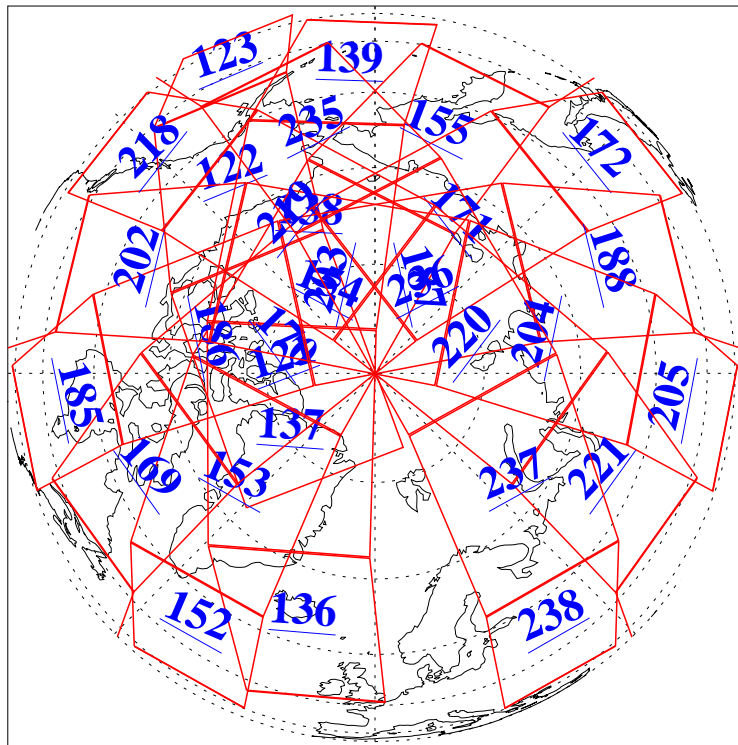

L1B Availability
AMSU Granules: 240
HSB Granules: 0
AIRS Granules: 240

28 Jan 2006
DoY 28
Aqua Day 1365
Granules: 1 to 120

Granules: 121 to 240

Legend: AMSU Available, HSB Available, AIRS Available

L1B Availability
AMSU Granules: 240
HSB Granules: 0
AIRS Granules: 240

28 Jan 2006
DoY 28
Aqua Day 1365
Ascending Granules

Descending Granules

Legend: AMSU Available, HSB Available, AIRS Available

L1B Availability
AMSU Granules: 240
HSB Granules: 0
AIRS Granules: 240

28 Jan 2006
DoY 28
Aqua Day 1365

Northern Hemisphere Granules

Southern Hemisphere Granules

Legend: AMSU Available, HSB Available, AIRS Available