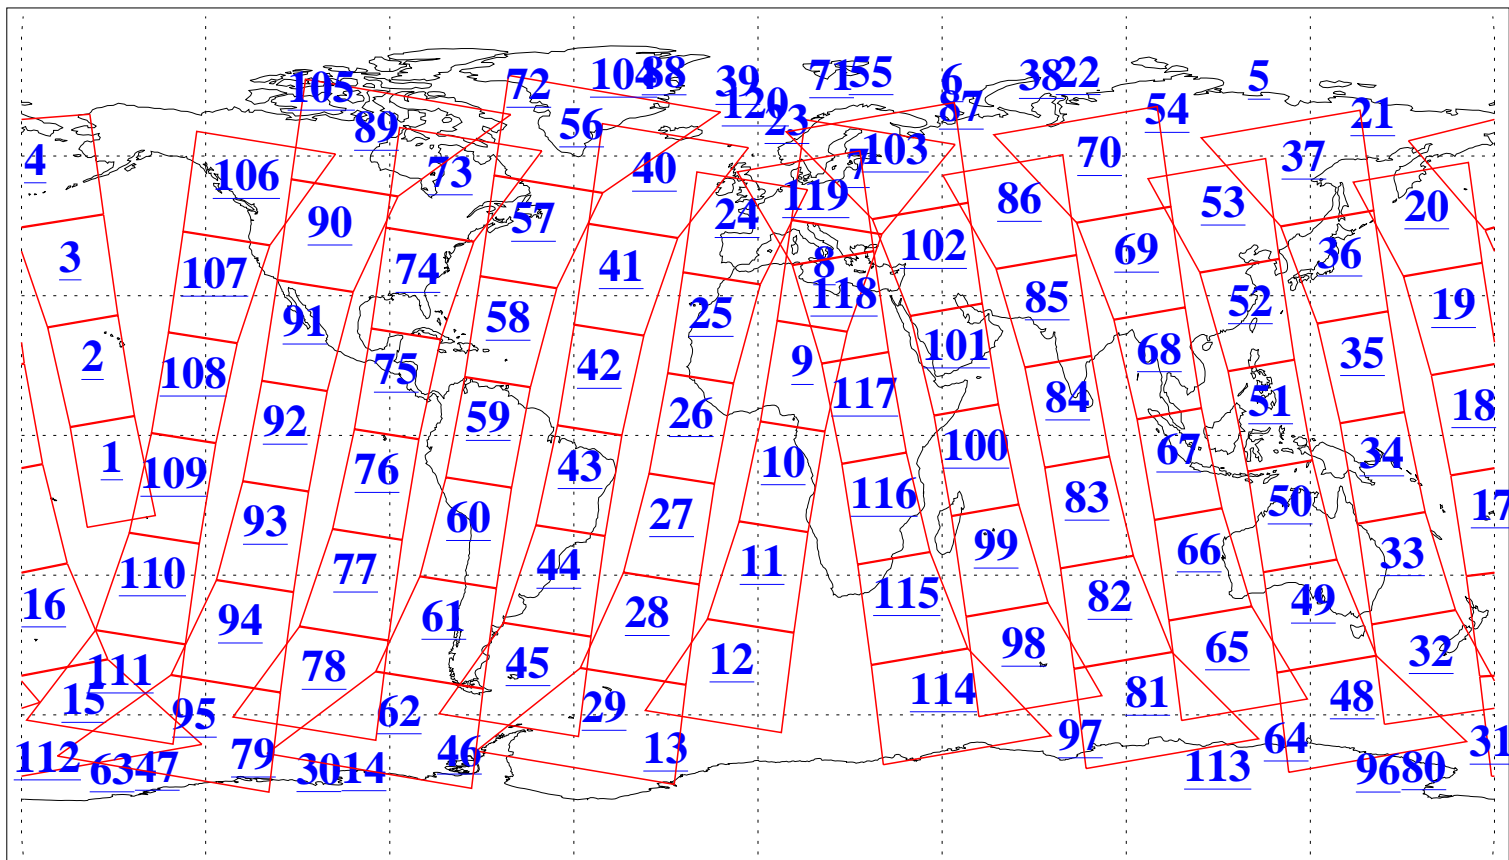

L1B Availability
AMSU Granules: 240
HSB Granules: 0
AIRS Granules: 240

28 Jan 2006
DoY 28
Aqua Day 1365
Granules: 1 to 120

Granules: 121 to 240

Legend: AMSU Available, HSB Available, AIRS Available

L1B Availability
AMSU Granules: 240
HSB Granules: 0
AIRS Granules: 240

28 Jan 2006
DoY 28
Aqua Day 1365
Ascending Granules

Descending Granules

Legend: AMSU Available, HSB Available, AIRS Available

L1B Availability
AMSU Granules: 240
HSB Granules: 0
AIRS Granules: 240

28 Jan 2006
DoY 28
Aqua Day 1365

Northern Hemisphere Granules

Southern Hemisphere Granules

Legend: AMSU Available, HSB Available, AIRS Available