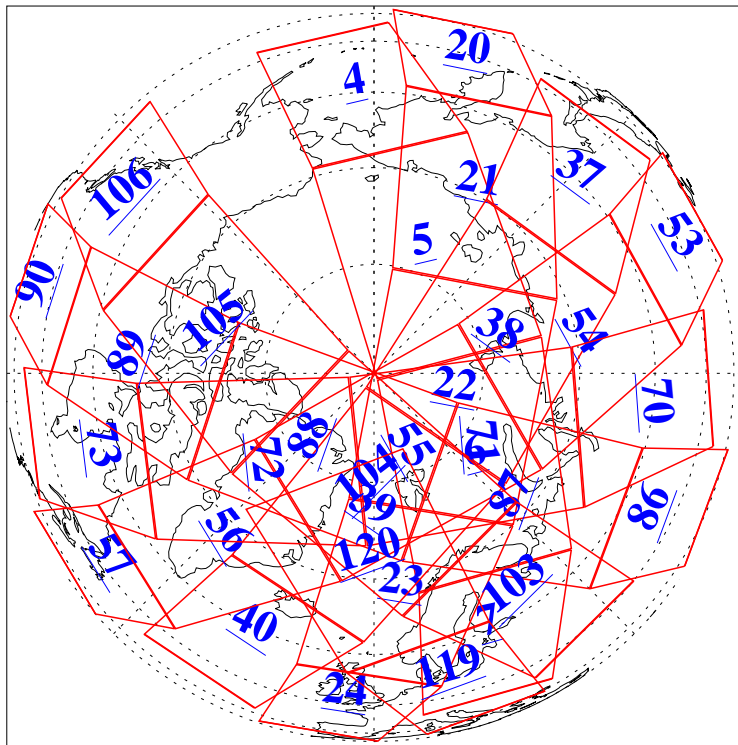

L1B Availability
AMSU Granules: 240
HSB Granules: 0
AIRS Granules: 240

28 Jan 2006
DoY 28
Aqua Day 1365
Granules: 1 to 120

Granules: 121 to 240

Legend: AMSU Available, HSB Available, AIRS Available

L1B Availability
AMSU Granules: 240
HSB Granules: 0
AIRS Granules: 240

28 Jan 2006
DoY 28
Aqua Day 1365
Ascending Granules

Descending Granules

Legend: AMSU Available, HSB Available, AIRS Available

L1B Availability
AMSU Granules: 240
HSB Granules: 0
AIRS Granules: 240

28 Jan 2006
DoY 28
Aqua Day 1365

Northern Hemisphere Granules

Southern Hemisphere Granules

Legend: AMSU Available, HSB Available, AIRS Available