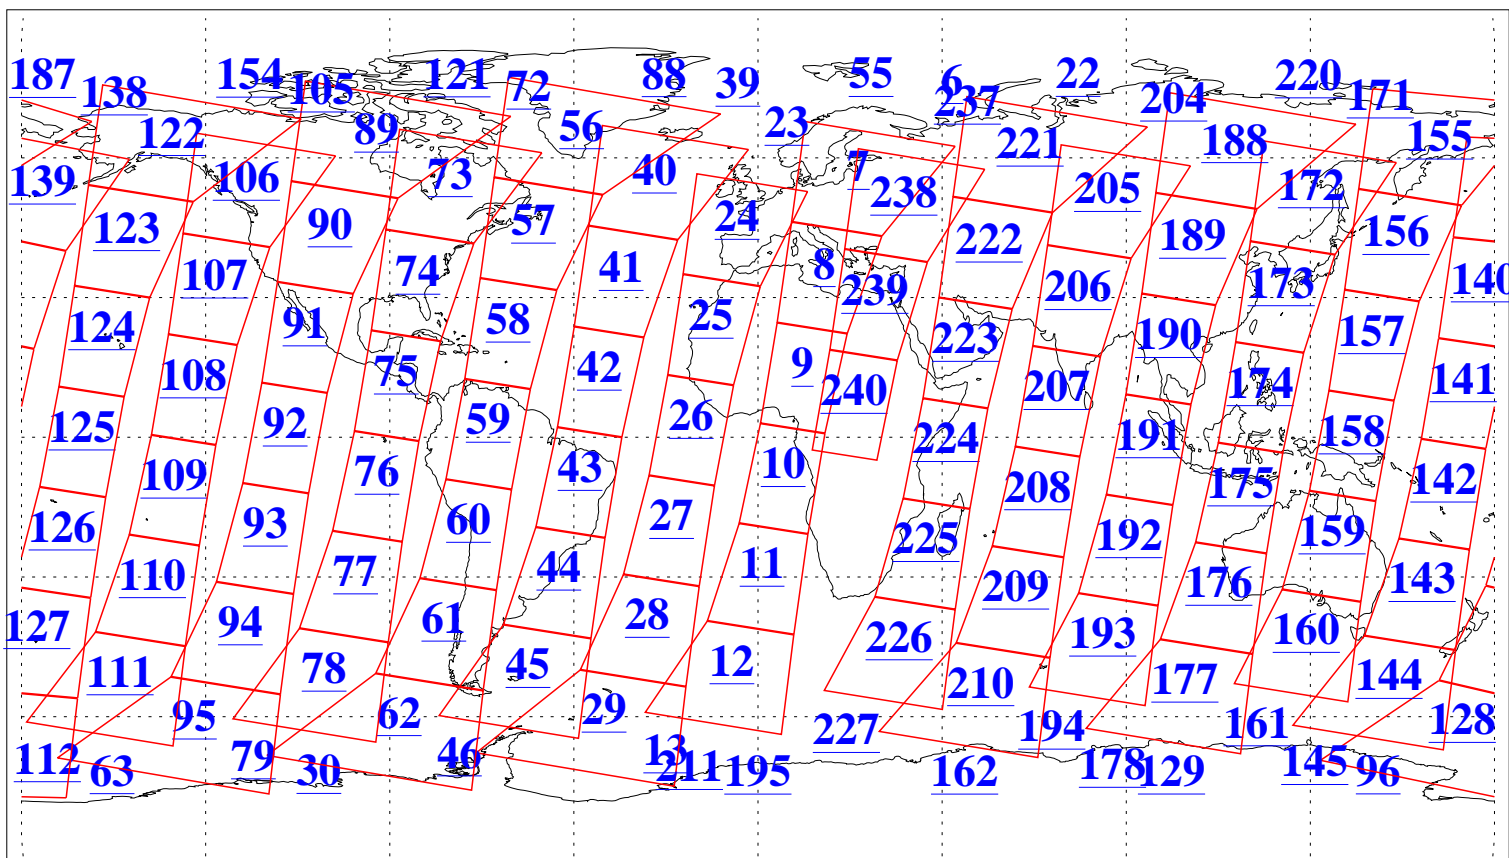

L1B Availability
AMSU Granules: 240
HSB Granules: 0
AIRS Granules: 240

28 Jan 2006
DoY 28
Aqua Day 1365
Granules: 1 to 120

Granules: 121 to 240

Legend: AMSU Available, HSB Available, AIRS Available

L1B Availability
AMSU Granules: 240
HSB Granules: 0
AIRS Granules: 240

28 Jan 2006
DoY 28
Aqua Day 1365
Ascending Granules

Descending Granules

Legend: AMSU Available, HSB Available, AIRS Available

L1B Availability
AMSU Granules: 240
HSB Granules: 0
AIRS Granules: 240

28 Jan 2006
DoY 28
Aqua Day 1365

Northern Hemisphere Granules

Southern Hemisphere Granules

Legend: AMSU Available, HSB Available, AIRS Available