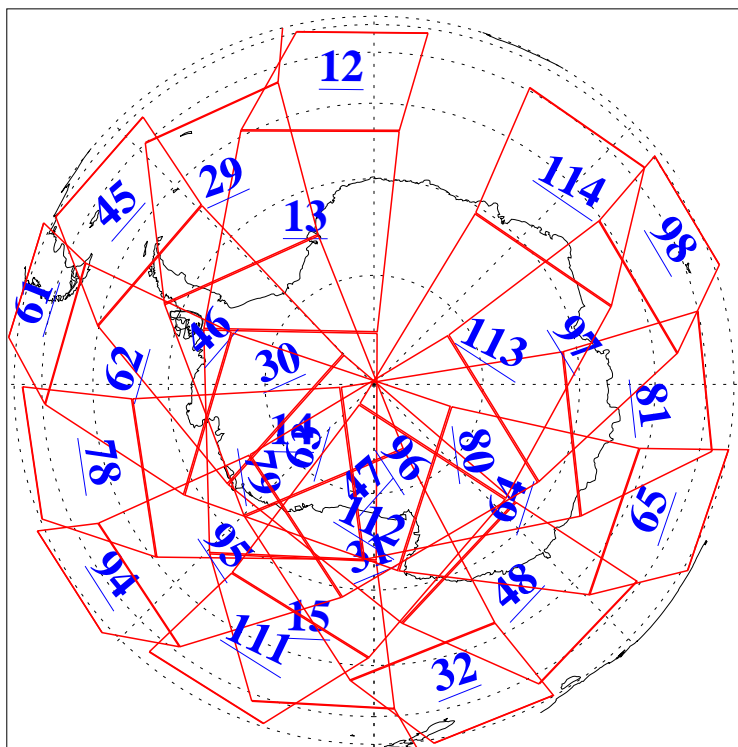

L1B Availability
AMSU Granules: 240
HSB Granules: 0
AIRS Granules: 240

28 Jan 2006
DoY 28
Aqua Day 1365
Granules: 1 to 120

Granules: 121 to 240

Legend: AMSU Available, HSB Available, AIRS Available

L1B Availability
AMSU Granules: 240
HSB Granules: 0
AIRS Granules: 240

28 Jan 2006
DoY 28
Aqua Day 1365
Ascending Granules

Descending Granules

Legend: AMSU Available, HSB Available, AIRS Available

L1B Availability
AMSU Granules: 240
HSB Granules: 0
AIRS Granules: 240

28 Jan 2006
DoY 28
Aqua Day 1365

Northern Hemisphere Granules

Southern Hemisphere Granules

Legend: AMSU Available, HSB Available, AIRS Available