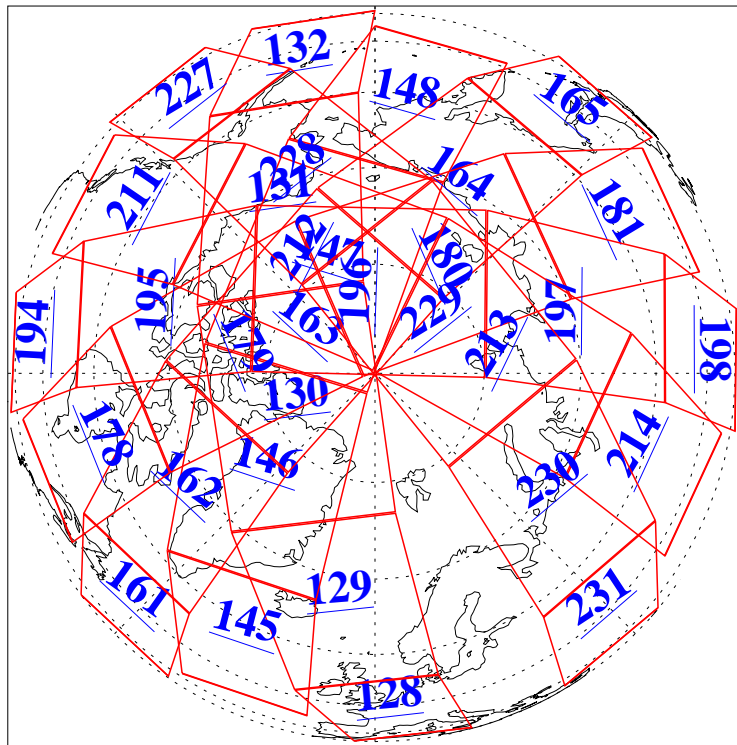

27 Jan 2006
DoY 27
Aqua Day 1364
Ascending Granules

Descending Granules

Legend: AMSU Available, HSB Available, AIRS Available

L1B Availability
AMSU Granules: 240
HSB Granules: 0
AIRS Granules: 240

27 Jan 2006
DoY 27
Aqua Day 1364

Northern Hemisphere Granules

Southern Hemisphere Granules

Legend: AMSU Available, HSB Available, AIRS Available