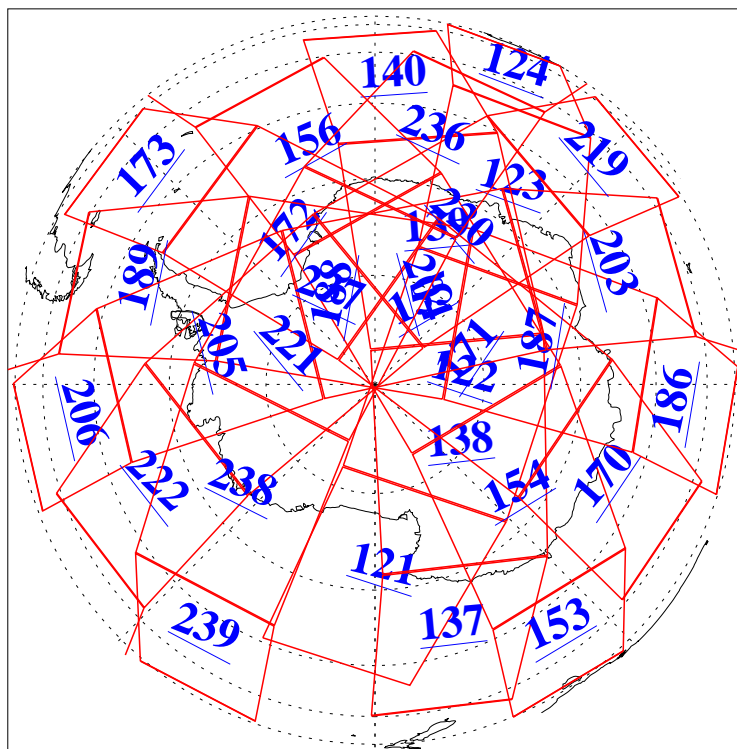

L1B Availability
AMSU Granules: 240
HSB Granules: 0
AIRS Granules: 240

27 Jan 2006
DoY 27
Aqua Day 1364
Granules: 1 to 120

Granules: 121 to 240

Legend: AMSU Available, HSB Available, AIRS Available

L1B Availability
AMSU Granules: 240
HSB Granules: 0
AIRS Granules: 240

27 Jan 2006
DoY 27
Aqua Day 1364
Ascending Granules

Descending Granules

Legend: AMSU Available, HSB Available, AIRS Available

L1B Availability
AMSU Granules: 240
HSB Granules: 0
AIRS Granules: 240

27 Jan 2006
DoY 27
Aqua Day 1364

Northern Hemisphere Granules

Southern Hemisphere Granules

Legend: AMSU Available, HSB Available, AIRS Available