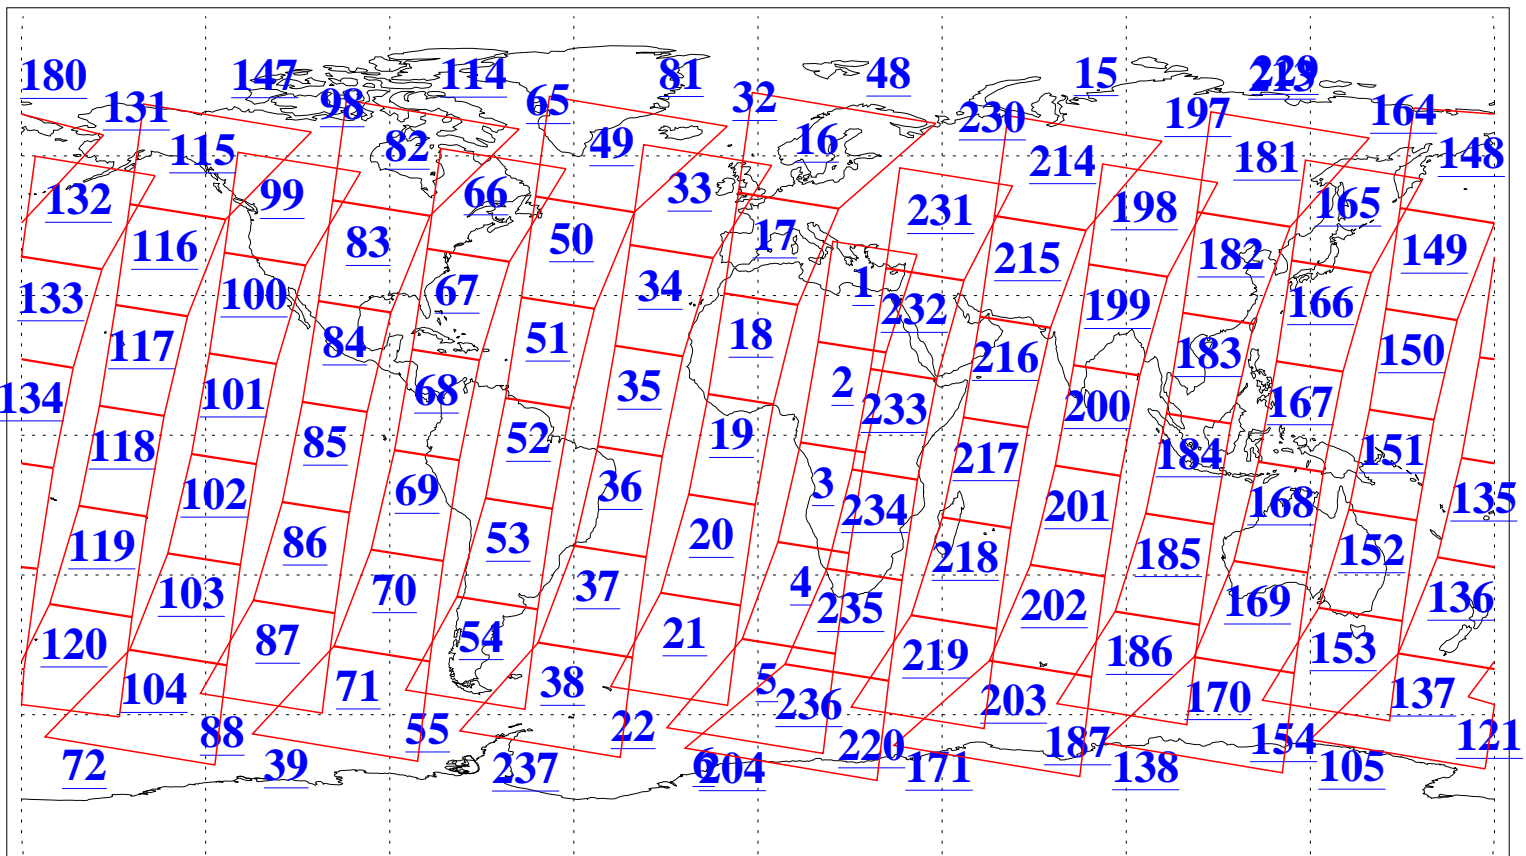

L1B Availability
AMSU Granules: 240
HSB Granules: 0
AIRS Granules: 240

27 Jan 2006
DoY 27
Aqua Day 1364
Granules: 1 to 120

Granules: 121 to 240

Legend: AMSU Available, HSB Available, AIRS Available

L1B Availability
AMSU Granules: 240
HSB Granules: 0
AIRS Granules: 240

27 Jan 2006
DoY 27
Aqua Day 1364
Ascending Granules

Descending Granules

Legend: AMSU Available, HSB Available, AIRS Available

L1B Availability
AMSU Granules: 240
HSB Granules: 0
AIRS Granules: 240

27 Jan 2006
DoY 27
Aqua Day 1364

Northern Hemisphere Granules

Southern Hemisphere Granules

Legend: AMSU Available, HSB Available, AIRS Available