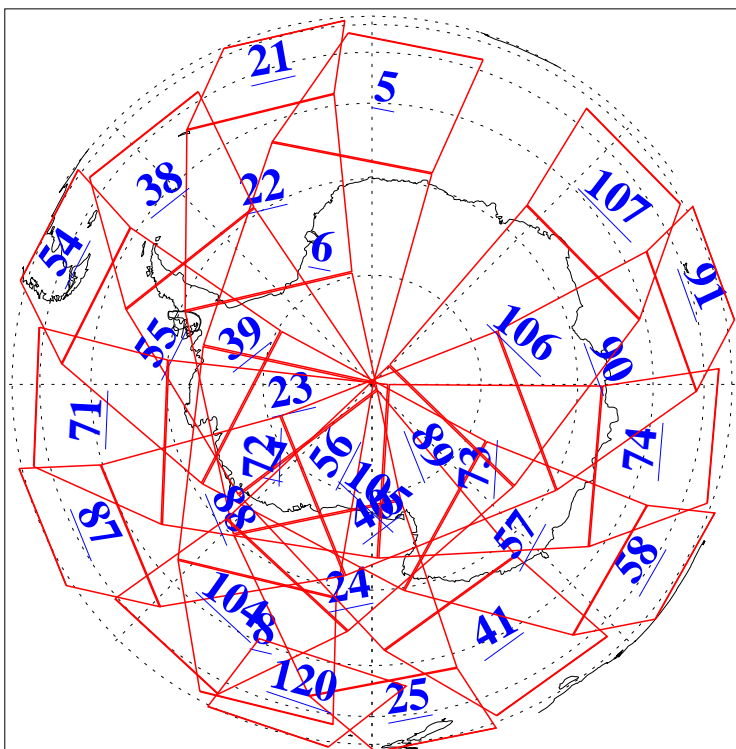

L1B Availability
AMSU Granules: 240
HSB Granules: 0
AIRS Granules: 240

27 Jan 2006
DoY 27
Aqua Day 1364
Granules: 1 to 120

Granules: 121 to 240

Legend: AMSU Available, HSB Available, AIRS Available

L1B Availability
AMSU Granules: 240
HSB Granules: 0
AIRS Granules: 240

27 Jan 2006
DoY 27
Aqua Day 1364
Ascending Granules

Descending Granules

Legend: AMSU Available, HSB Available, AIRS Available

L1B Availability
AMSU Granules: 240
HSB Granules: 0
AIRS Granules: 240

27 Jan 2006
DoY 27
Aqua Day 1364

Northern Hemisphere Granules

Southern Hemisphere Granules

Legend: AMSU Available, HSB Available, AIRS Available