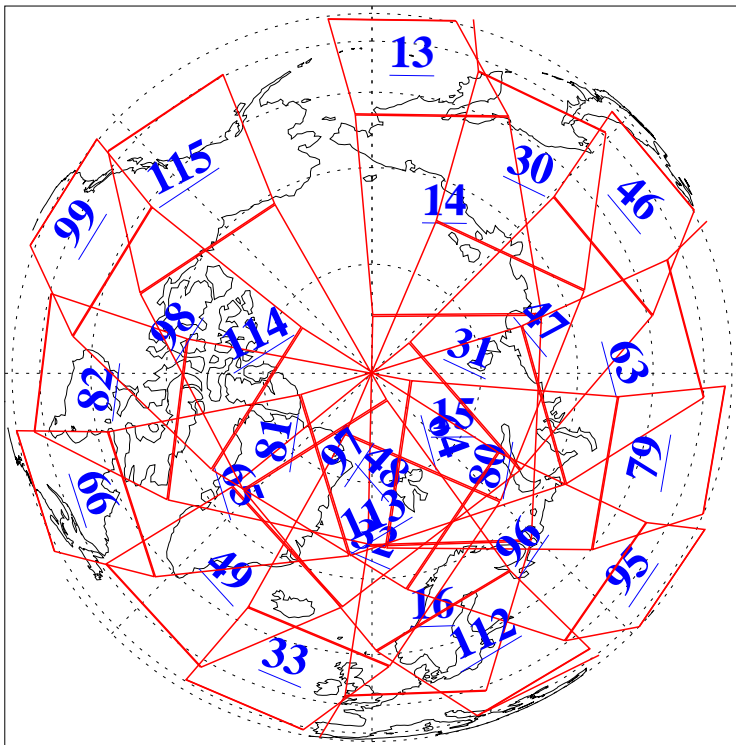

L1B Availability
AMSU Granules: 240
HSB Granules: 0
AIRS Granules: 240

27 Jan 2006
DoY 27
Aqua Day 1364
Granules: 1 to 120

Granules: 121 to 240

Legend: AMSU Available, HSB Available, AIRS Available

L1B Availability
AMSU Granules: 240
HSB Granules: 0
AIRS Granules: 240

27 Jan 2006
DoY 27
Aqua Day 1364
Ascending Granules

Descending Granules

Legend: AMSU Available, HSB Available, AIRS Available

L1B Availability
AMSU Granules: 240
HSB Granules: 0
AIRS Granules: 240

27 Jan 2006
DoY 27
Aqua Day 1364

Northern Hemisphere Granules

Southern Hemisphere Granules

Legend: AMSU Available, HSB Available, AIRS Available