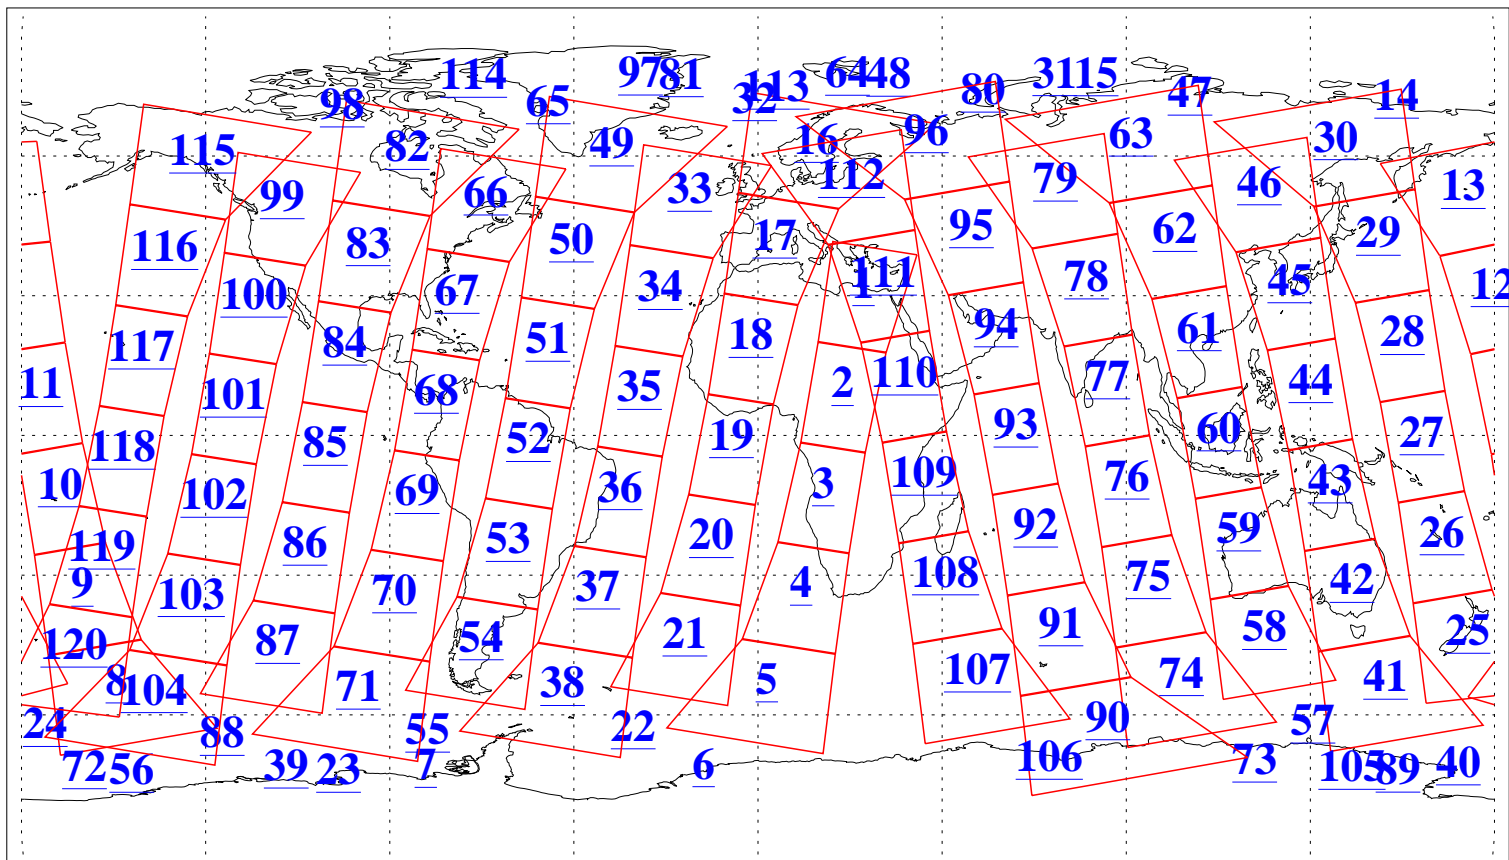

L1B Availability
AMSU Granules: 240
HSB Granules: 0
AIRS Granules: 240

27 Jan 2006
DoY 27
Aqua Day 1364
Granules: 1 to 120

Granules: 121 to 240

Legend: AMSU Available, HSB Available, AIRS Available

L1B Availability
AMSU Granules: 240
HSB Granules: 0
AIRS Granules: 240

27 Jan 2006
DoY 27
Aqua Day 1364
Ascending Granules

Descending Granules

Legend: AMSU Available, HSB Available, AIRS Available

L1B Availability
AMSU Granules: 240
HSB Granules: 0
AIRS Granules: 240

27 Jan 2006
DoY 27
Aqua Day 1364

Northern Hemisphere Granules

Southern Hemisphere Granules

Legend: AMSU Available, HSB Available, AIRS Available