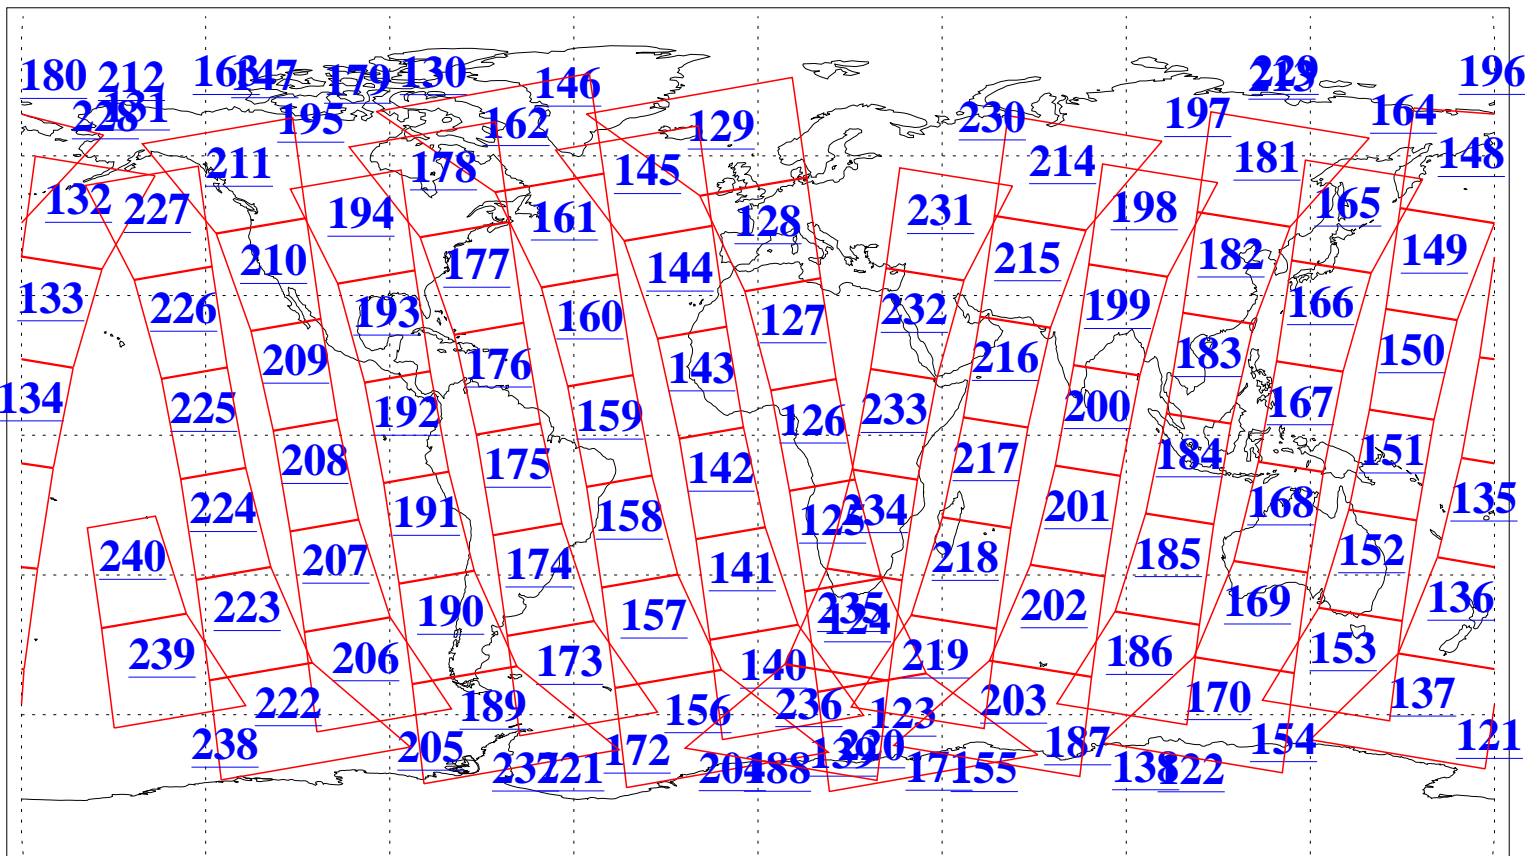

L1B Availability
AMSU Granules: 240
HSB Granules: 0
AIRS Granules: 240

27 Jan 2006
DoY 27
Aqua Day 1364
Granules: 1 to 120

Granules: 121 to 240

Legend: AMSU Available, HSB Available, AIRS Available

L1B Availability
AMSU Granules: 240
HSB Granules: 0
AIRS Granules: 240

27 Jan 2006
DoY 27
Aqua Day 1364
Ascending Granules

Descending Granules

Legend: AMSU Available, HSB Available, AIRS Available

L1B Availability
AMSU Granules: 240
HSB Granules: 0
AIRS Granules: 240

27 Jan 2006
DoY 27
Aqua Day 1364

Northern Hemisphere Granules

Southern Hemisphere Granules

Legend: AMSU Available, HSB Available, AIRS Available