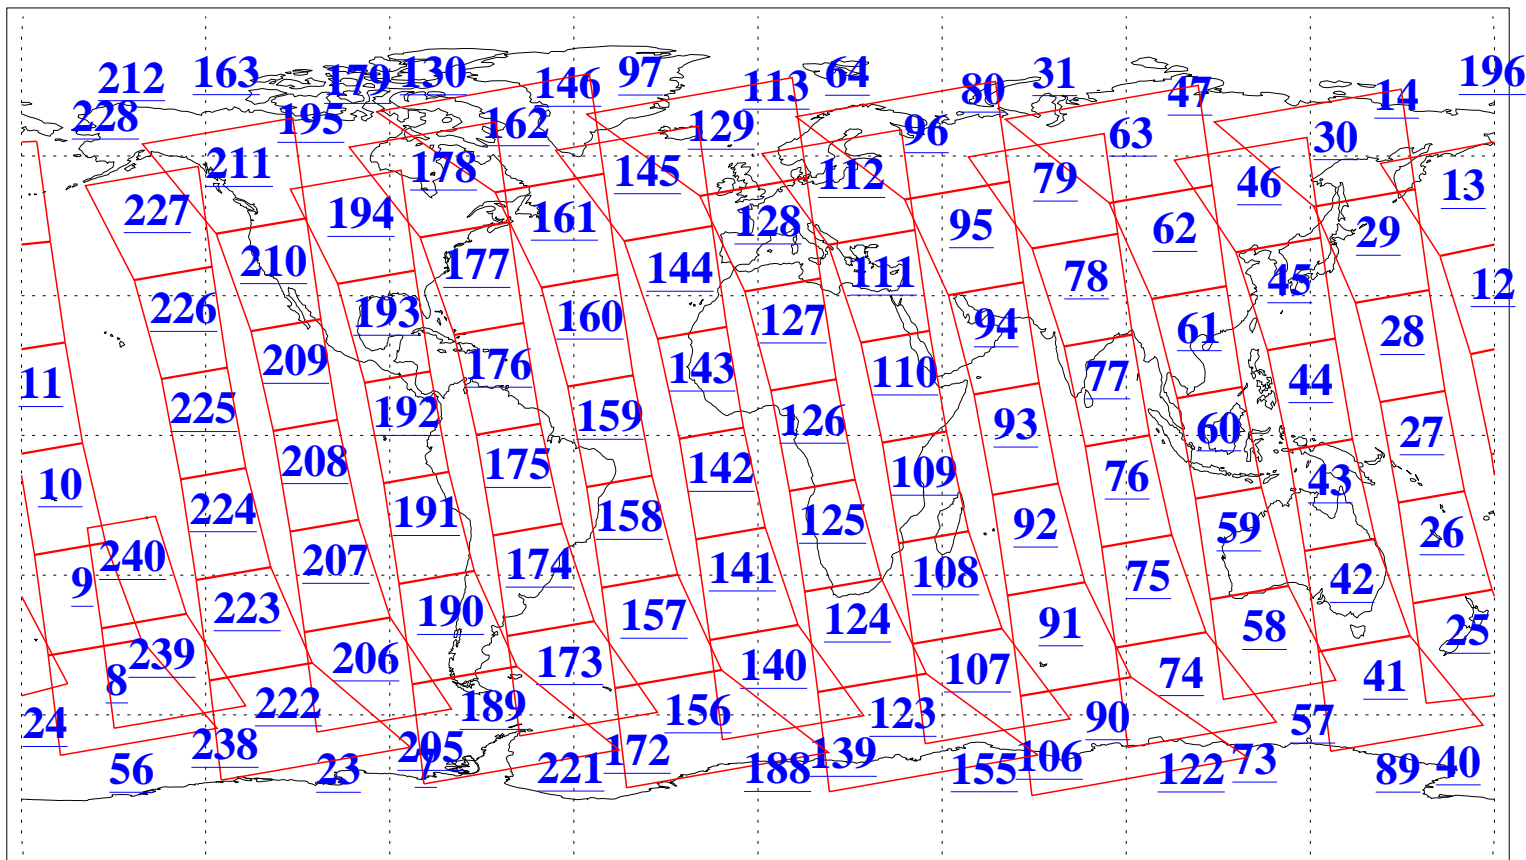

L1B Availability
AMSU Granules: 240
HSB Granules: 0
AIRS Granules: 240

27 Jan 2006
DoY 27
Aqua Day 1364
Granules: 1 to 120

Granules: 121 to 240

Legend: AMSU Available, HSB Available, AIRS Available

L1B Availability
AMSU Granules: 240
HSB Granules: 0
AIRS Granules: 240

27 Jan 2006
DoY 27
Aqua Day 1364
Ascending Granules

Descending Granules

Legend: AMSU Available, HSB Available, AIRS Available

L1B Availability
AMSU Granules: 240
HSB Granules: 0
AIRS Granules: 240

27 Jan 2006
DoY 27
Aqua Day 1364

Northern Hemisphere Granules

Southern Hemisphere Granules

Legend: AMSU Available, HSB Available, AIRS Available