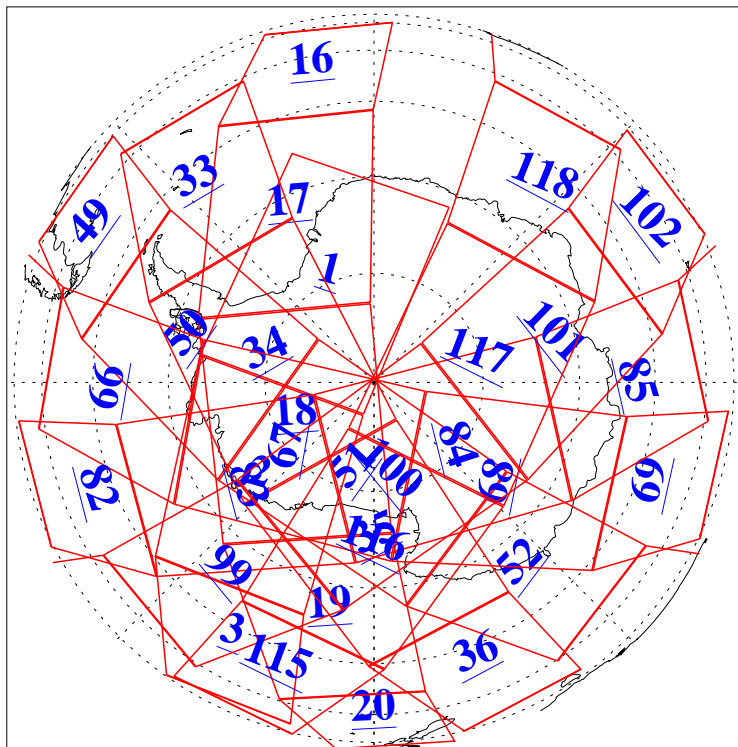

L1B Availability
AMSU Granules: 240
HSB Granules: 0
AIRS Granules: 240

24 Jan 2006
DoY 24
Aqua Day 1361
Granules: 1 to 120

Granules: 121 to 240

Legend: AMSU Available, HSB Available, AIRS Available

L1B Availability
AMSU Granules: 240
HSB Granules: 0
AIRS Granules: 240

24 Jan 2006
DoY 24
Aqua Day 1361
Ascending Granules

Descending Granules

Legend: AMSU Available, HSB Available, AIRS Available

L1B Availability
 AMSU Granules: 240
 HSB Granules: 0
 AIRS Granules: 240

24 Jan 2006
 DoY 24
 Aqua Day 1361

Northern Hemisphere Granules

Southern Hemisphere Granules

Legend: AMSU Available, HSB Available, AIRS Available