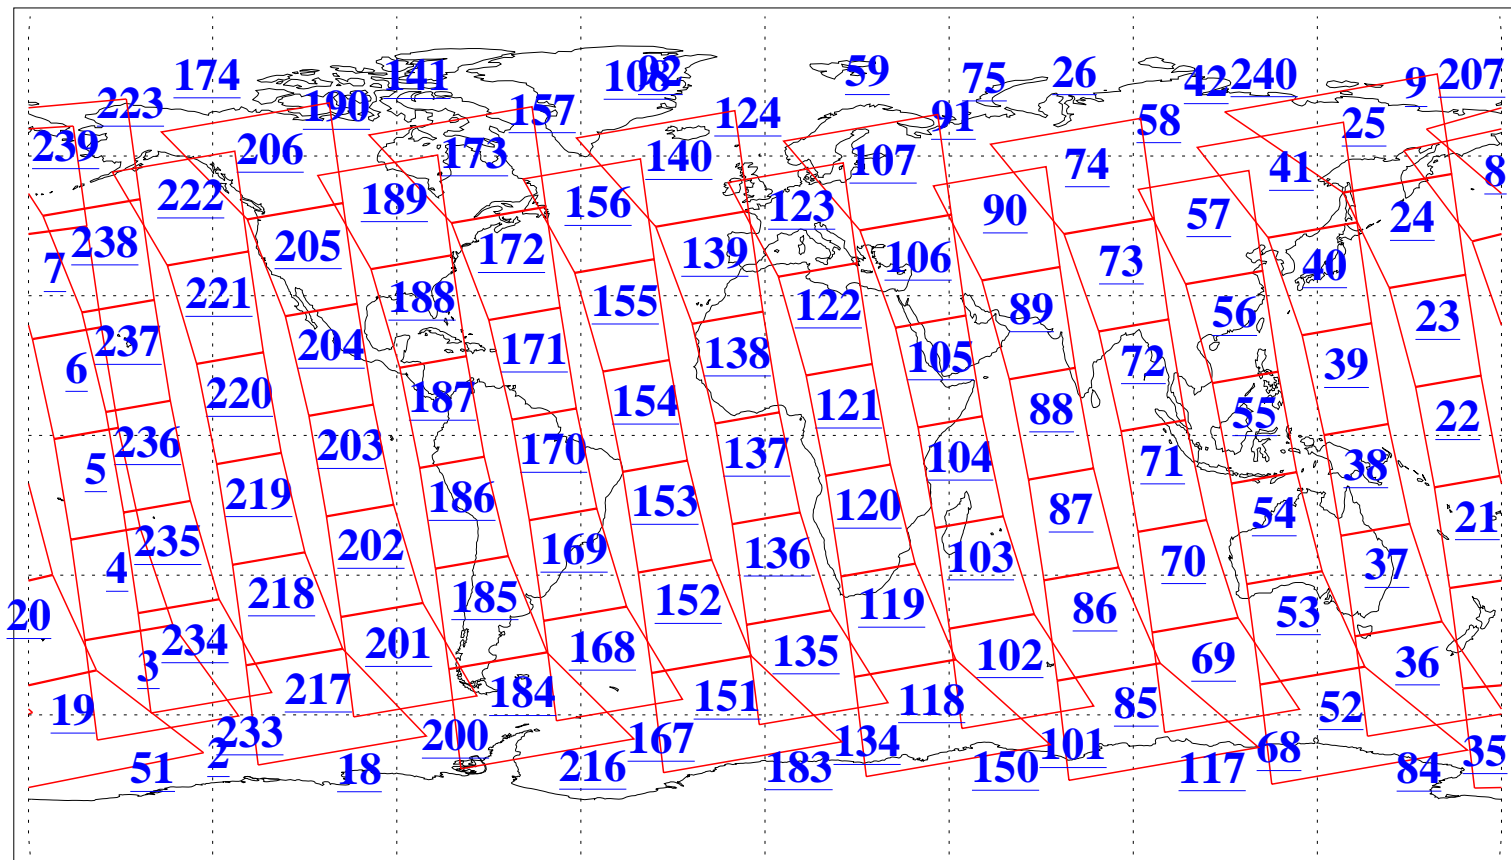

L1B Availability
AMSU Granules: 240
HSB Granules: 0
AIRS Granules: 240

24 Jan 2006
DoY 24
Aqua Day 1361
Granules: 1 to 120

Granules: 121 to 240

Legend: AMSU Available, HSB Available, AIRS Available

L1B Availability
AMSU Granules: 240
HSB Granules: 0
AIRS Granules: 240

24 Jan 2006
DoY 24
Aqua Day 1361
Ascending Granules

Descending Granules

Legend: AMSU Available, HSB Available, AIRS Available

L1B Availability
 AMSU Granules: 240
 HSB Granules: 0
 AIRS Granules: 240

24 Jan 2006
 DoY 24
 Aqua Day 1361

Northern Hemisphere Granules

Southern Hemisphere Granules

Legend: AMSU Available, HSB Available, AIRS Available