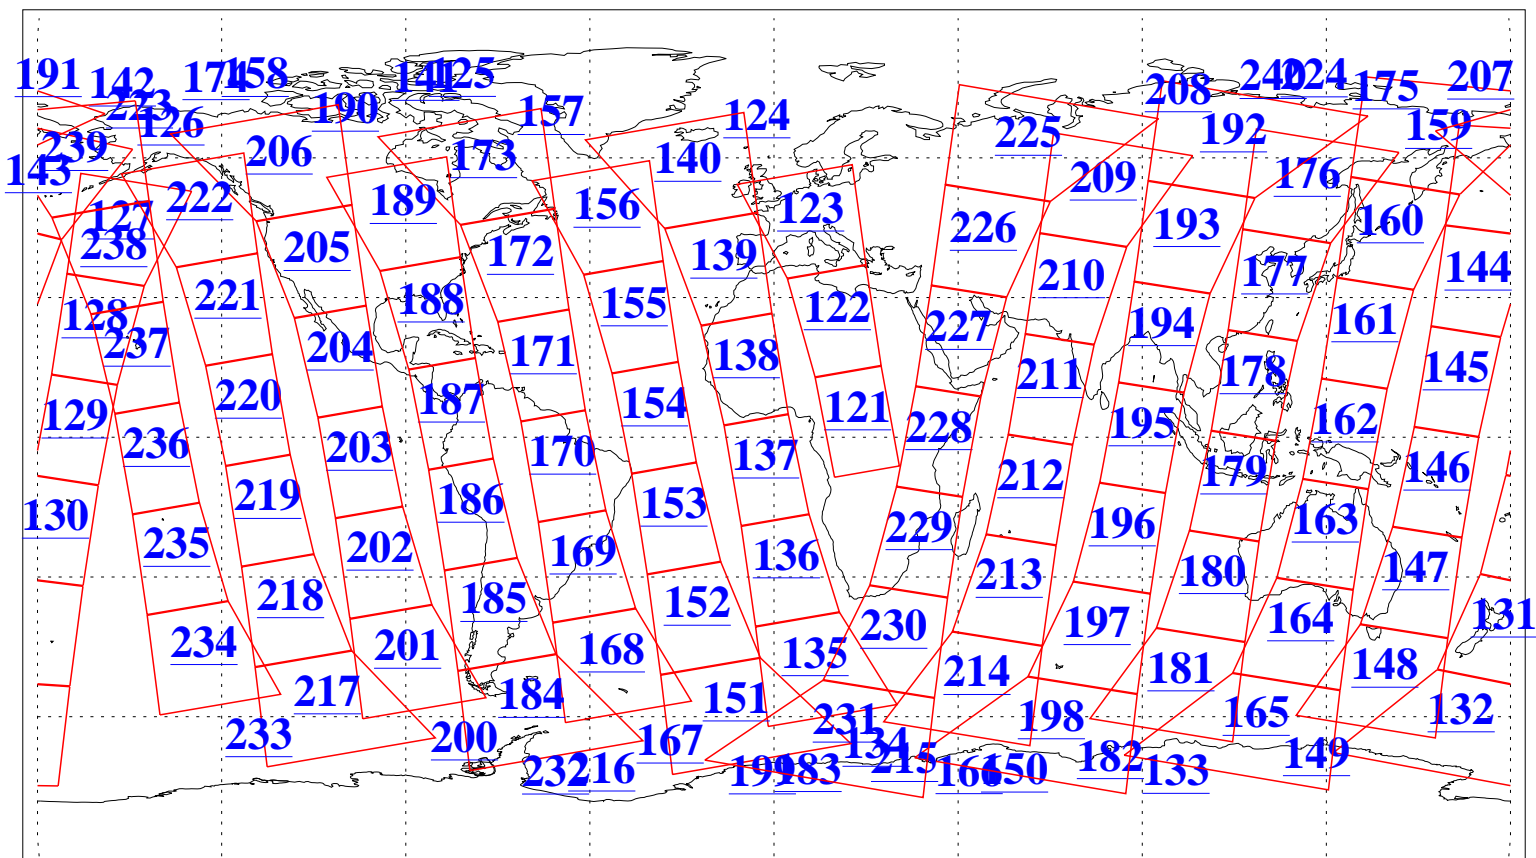

L1B Availability
AMSU Granules: 240
HSB Granules: 0
AIRS Granules: 240

24 Jan 2006
DoY 24
Aqua Day 1361
Granules: 1 to 120

Granules: 121 to 240

Legend: AMSU Available, HSB Available, AIRS Available

L1B Availability
AMSU Granules: 240
HSB Granules: 0
AIRS Granules: 240

24 Jan 2006
DoY 24
Aqua Day 1361
Ascending Granules

Descending Granules

Legend: AMSU Available, HSB Available, AIRS Available

L1B Availability
 AMSU Granules: 240
 HSB Granules: 0
 AIRS Granules: 240

24 Jan 2006
 DoY 24
 Aqua Day 1361

Northern Hemisphere Granules

Southern Hemisphere Granules

Legend: AMSU Available, HSB Available, AIRS Available