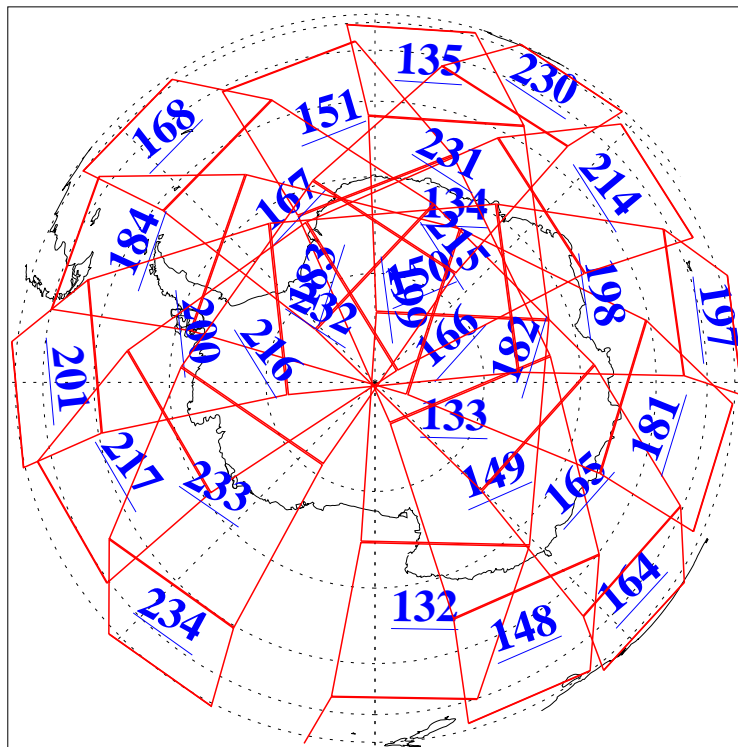

L1B Availability
AMSU Granules: 240
HSB Granules: 0
AIRS Granules: 240

24 Jan 2006
DoY 24
Aqua Day 1361
Granules: 1 to 120

Granules: 121 to 240

Legend: AMSU Available, HSB Available, AIRS Available

L1B Availability
AMSU Granules: 240
HSB Granules: 0
AIRS Granules: 240

24 Jan 2006
DoY 24
Aqua Day 1361
Ascending Granules

Descending Granules

Legend: AMSU Available, HSB Available, AIRS Available

L1B Availability
 AMSU Granules: 240
 HSB Granules: 0
 AIRS Granules: 240

24 Jan 2006
 DoY 24
 Aqua Day 1361

Northern Hemisphere Granules

Southern Hemisphere Granules

Legend: AMSU Available, HSB Available, AIRS Available