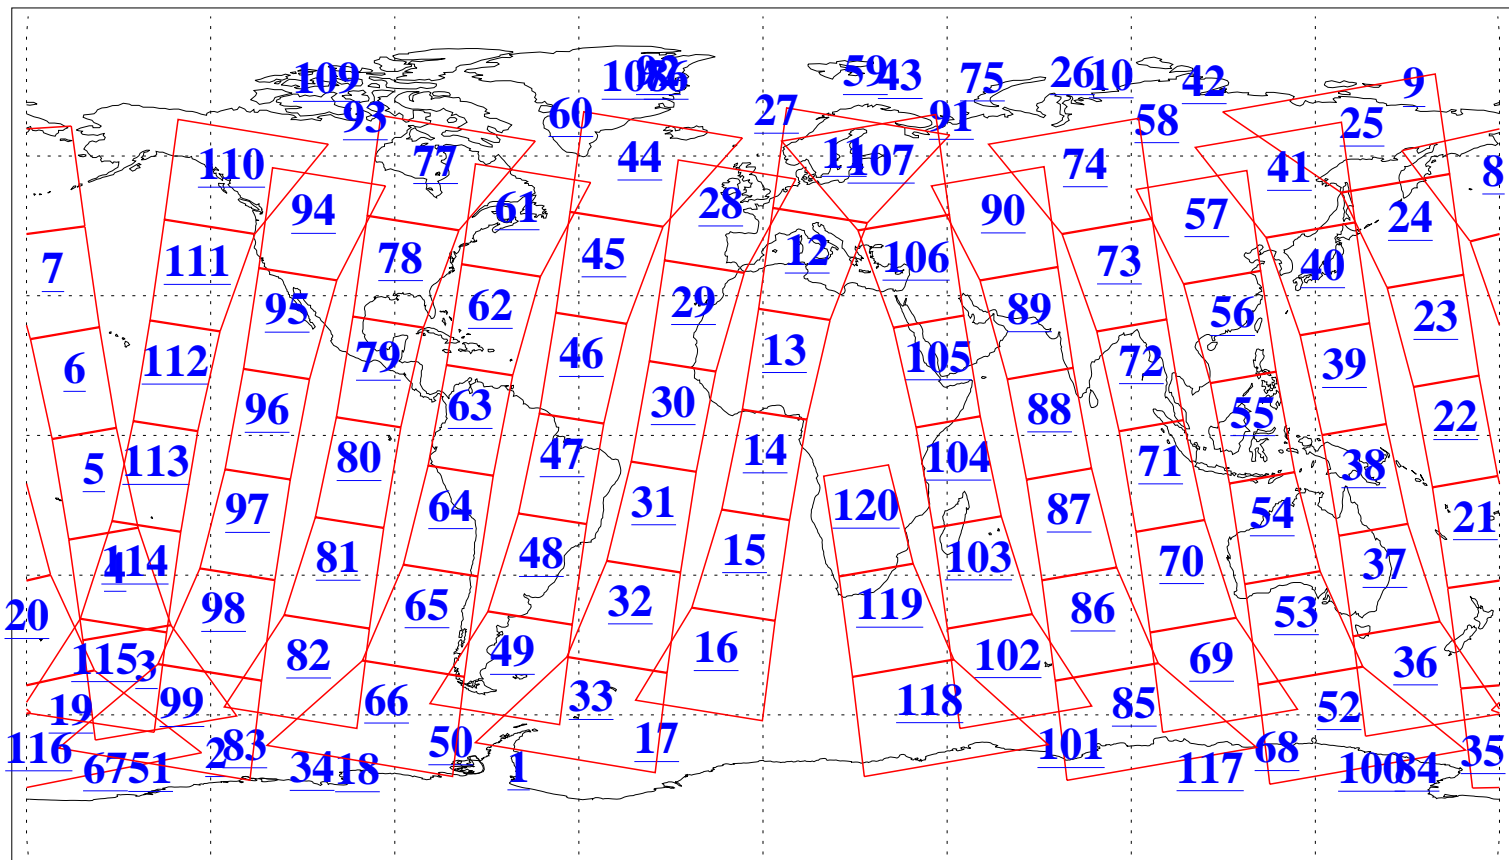

L1B Availability
AMSU Granules: 240
HSB Granules: 0
AIRS Granules: 240

24 Jan 2006
DoY 24
Aqua Day 1361
Granules: 1 to 120

Granules: 121 to 240

Legend: AMSU Available, HSB Available, AIRS Available

L1B Availability
AMSU Granules: 240
HSB Granules: 0
AIRS Granules: 240

24 Jan 2006
DoY 24
Aqua Day 1361
Ascending Granules

Descending Granules

Legend: AMSU Available, HSB Available, AIRS Available

L1B Availability
 AMSU Granules: 240
 HSB Granules: 0
 AIRS Granules: 240

24 Jan 2006
 DoY 24
 Aqua Day 1361

Northern Hemisphere Granules

Southern Hemisphere Granules

Legend: AMSU Available, HSB Available, AIRS Available