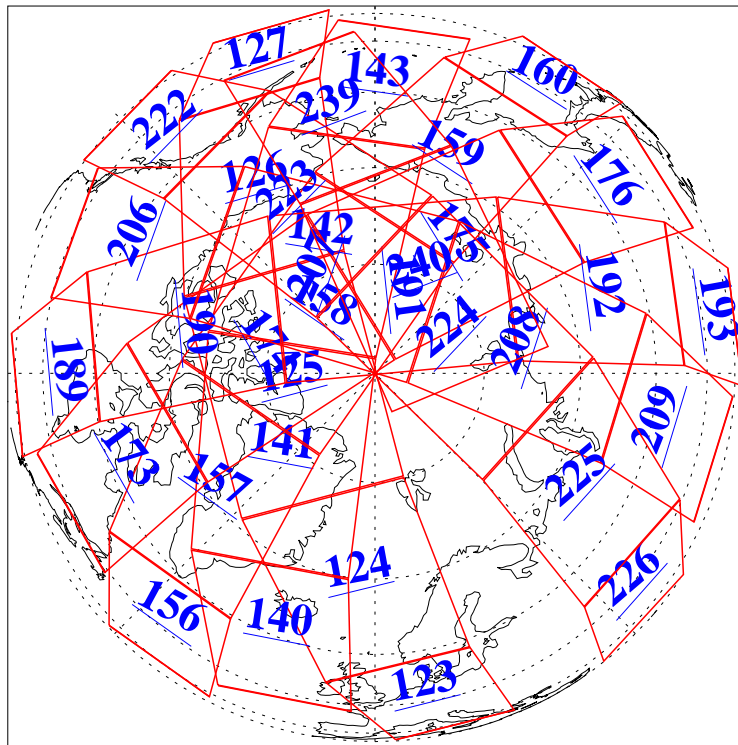

L1B Availability
AMSU Granules: 240
HSB Granules: 0
AIRS Granules: 240

24 Jan 2006
DoY 24
Aqua Day 1361
Granules: 1 to 120

Granules: 121 to 240

Legend: AMSU Available, HSB Available, AIRS Available

L1B Availability
AMSU Granules: 240
HSB Granules: 0
AIRS Granules: 240

24 Jan 2006
DoY 24
Aqua Day 1361
Ascending Granules

Descending Granules

Legend: AMSU Available, HSB Available, AIRS Available

L1B Availability
 AMSU Granules: 240
 HSB Granules: 0
 AIRS Granules: 240

24 Jan 2006
 DoY 24
 Aqua Day 1361

Northern Hemisphere Granules

Southern Hemisphere Granules

Legend: AMSU Available, HSB Available, AIRS Available