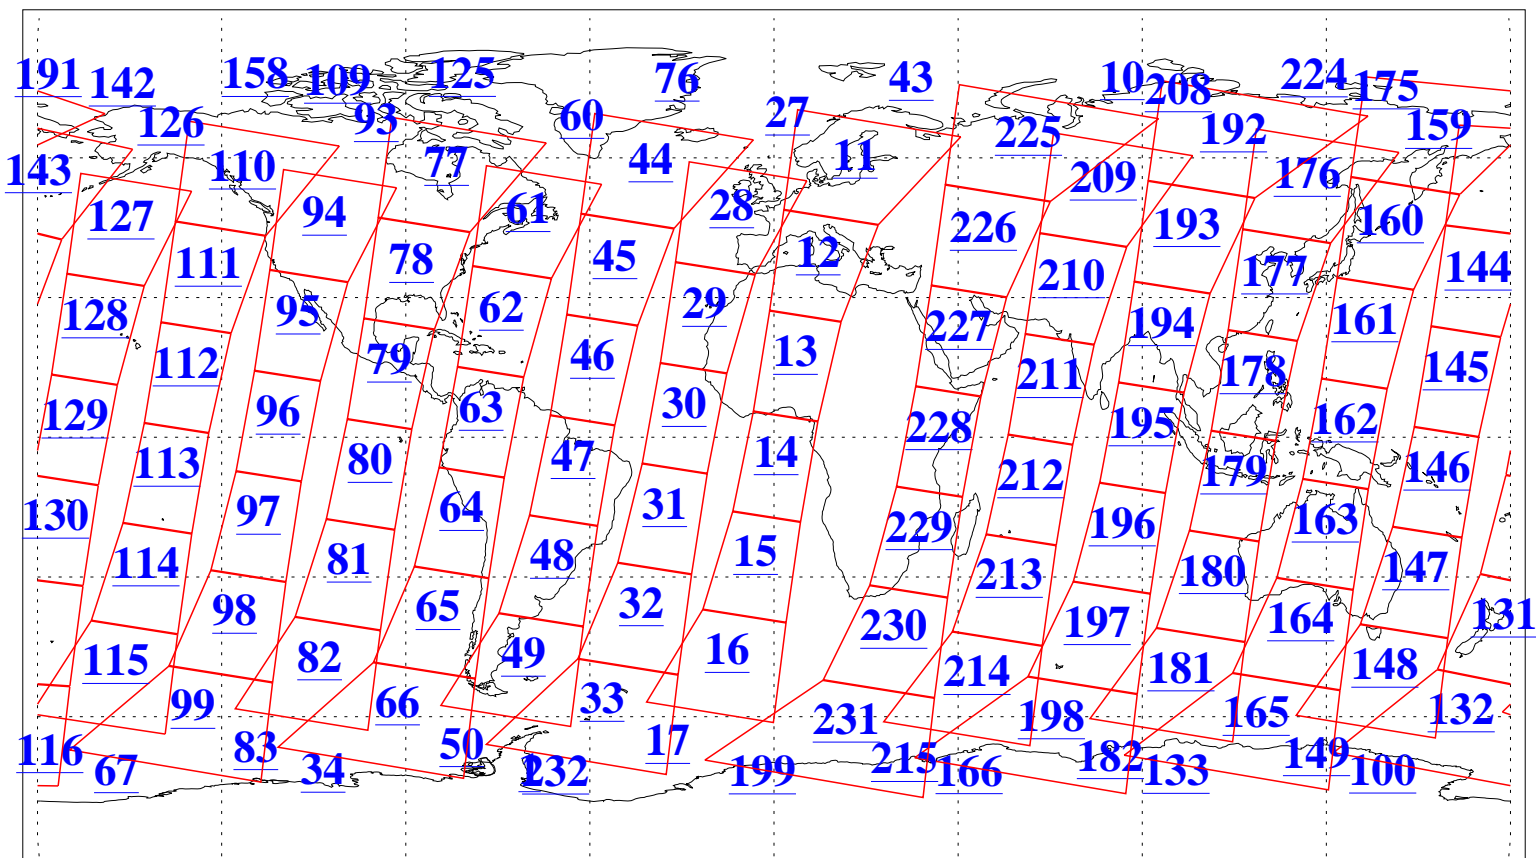

L1B Availability
AMSU Granules: 240
HSB Granules: 0
AIRS Granules: 240

24 Jan 2006
DoY 24
Aqua Day 1361
Granules: 1 to 120

Granules: 121 to 240

Legend: AMSU Available, HSB Available, AIRS Available

L1B Availability
AMSU Granules: 240
HSB Granules: 0
AIRS Granules: 240

24 Jan 2006
DoY 24
Aqua Day 1361
Ascending Granules

Descending Granules

Legend: AMSU Available, HSB Available, AIRS Available

L1B Availability
 AMSU Granules: 240
 HSB Granules: 0
 AIRS Granules: 240

24 Jan 2006
 DoY 24
 Aqua Day 1361

Northern Hemisphere Granules

Southern Hemisphere Granules

Legend: AMSU Available, HSB Available, AIRS Available