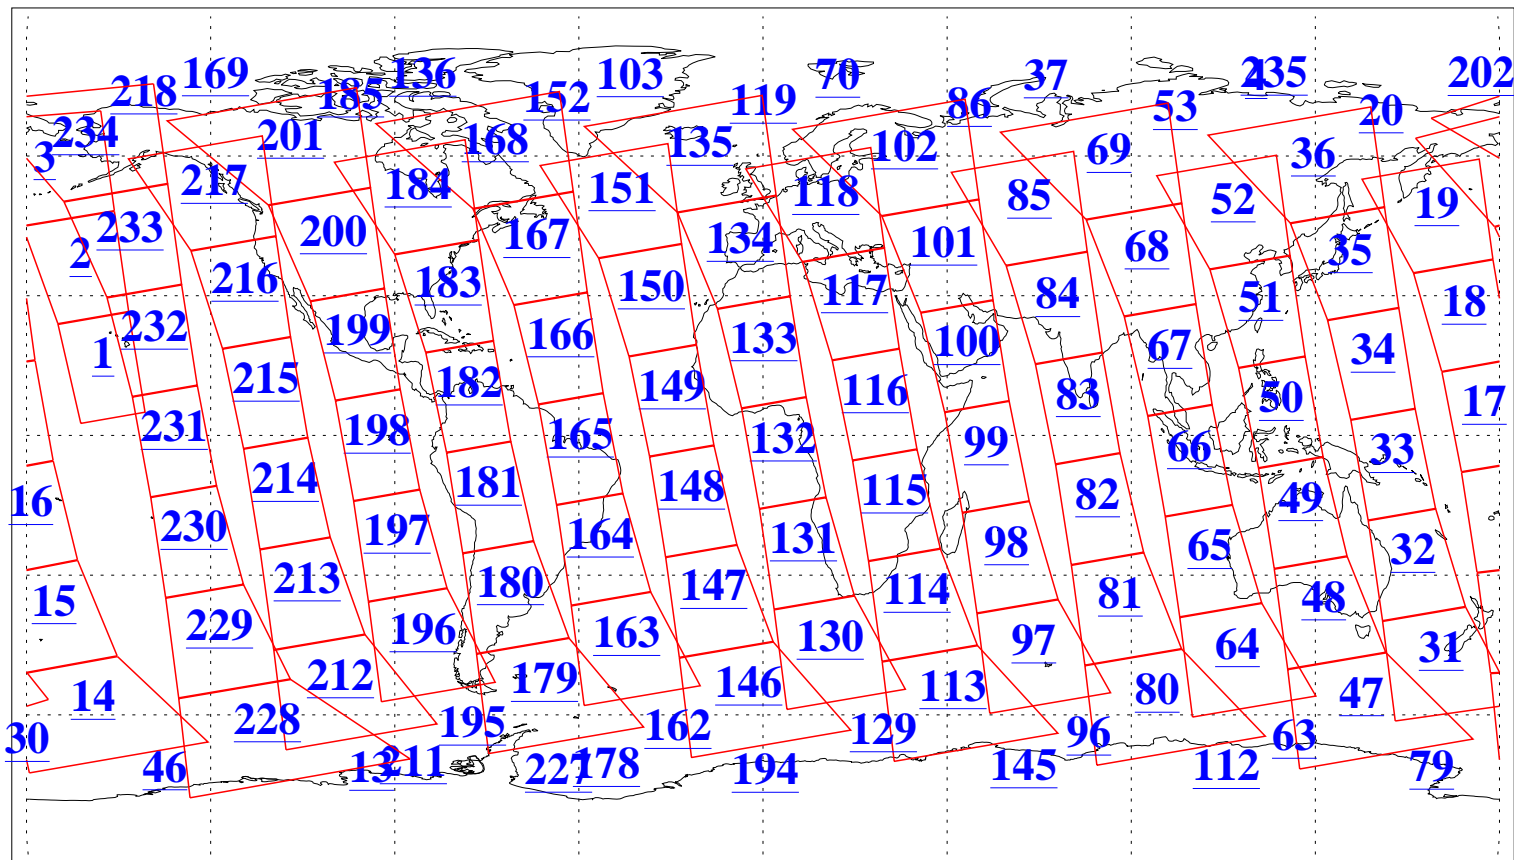

L1B Availability  
AMSU Granules: 240  
HSB Granules: 0  
AIRS Granules: 240

21 Jan 2006  
DoY 21  
Aqua Day 1358  
Granules: 1 to 120

Granules: 121 to 240

Legend: AMSU Available, HSB Available, AIRS Available

L1B Availability  
AMSU Granules: 240  
HSB Granules: 0  
AIRS Granules: 240

21 Jan 2006  
DoY 21  
Aqua Day 1358  
Ascending Granules

Descending Granules

Legend: AMSU Available, HSB Available, AIRS Available

L1B Availability  
 AMSU Granules: 240  
 HSB Granules: 0  
 AIRS Granules: 240

21 Jan 2006  
 DoY 21  
 Aqua Day 1358

Northern Hemisphere Granules

Southern Hemisphere Granules

Legend: AMSU Available, HSB Available, AIRS Available