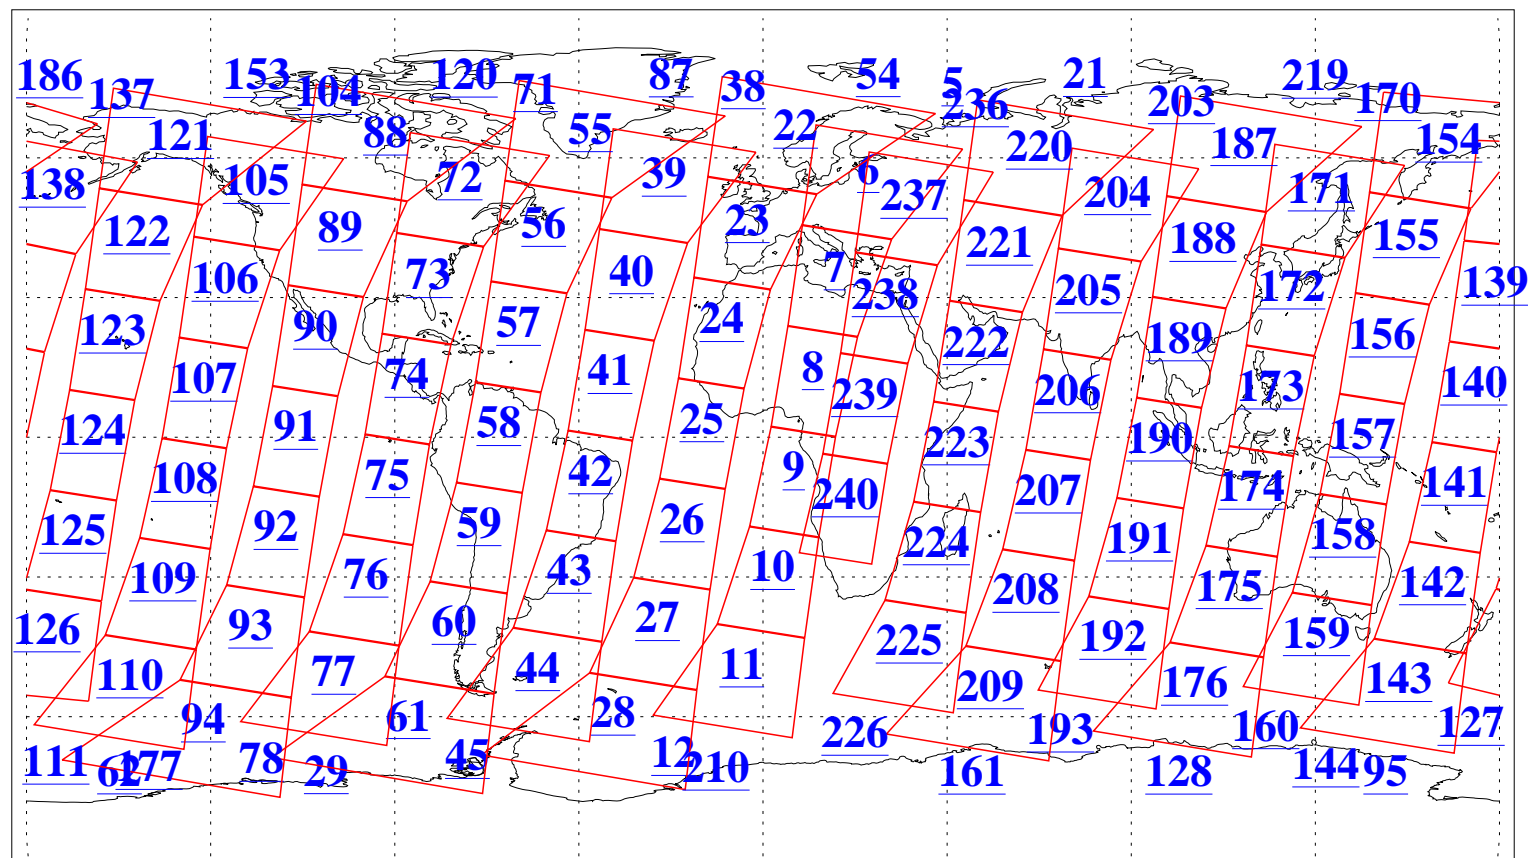

L1B Availability  
AMSU Granules: 240  
HSB Granules: 0  
AIRS Granules: 240

21 Jan 2006  
DoY 21  
Aqua Day 1358  
Granules: 1 to 120

Granules: 121 to 240

Legend: AMSU Available, HSB Available, AIRS Available

L1B Availability  
AMSU Granules: 240  
HSB Granules: 0  
AIRS Granules: 240

21 Jan 2006  
DoY 21  
Aqua Day 1358  
Ascending Granules

Descending Granules

Legend: AMSU Available, HSB Available, AIRS Available

L1B Availability  
 AMSU Granules: 240  
 HSB Granules: 0  
 AIRS Granules: 240

21 Jan 2006  
 DoY 21  
 Aqua Day 1358

Northern Hemisphere Granules

Southern Hemisphere Granules

Legend: AMSU Available, HSB Available, AIRS Available