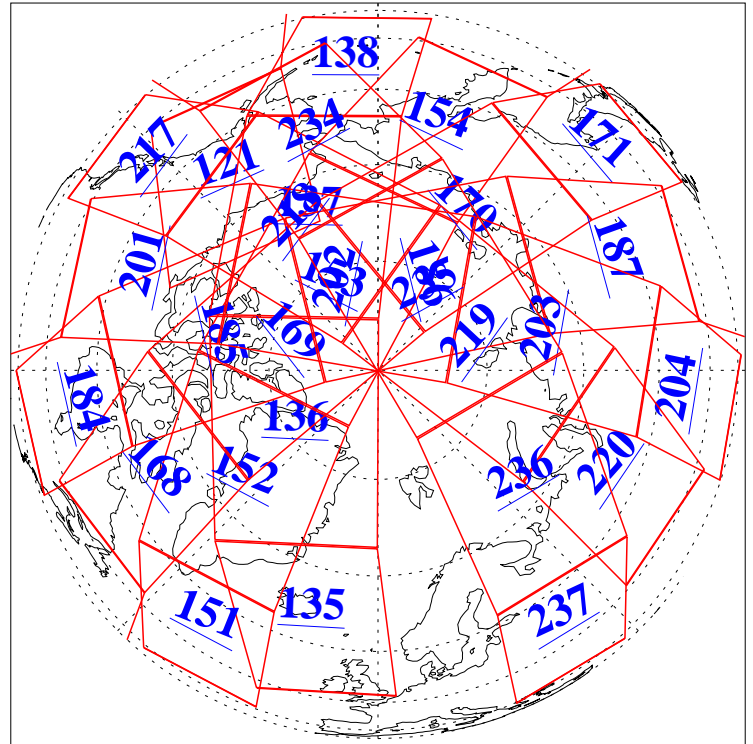

L1B Availability  
AMSU Granules: 240  
HSB Granules: 0  
AIRS Granules: 240

21 Jan 2006  
DoY 21  
Aqua Day 1358  
Granules: 1 to 120

Granules: 121 to 240

Legend: AMSU Available, HSB Available, AIRS Available

L1B Availability  
AMSU Granules: 240  
HSB Granules: 0  
AIRS Granules: 240

21 Jan 2006  
DoY 21  
Aqua Day 1358  
Ascending Granules

Descending Granules

Legend: AMSU Available, HSB Available, AIRS Available

L1B Availability  
 AMSU Granules: 240  
 HSB Granules: 0  
 AIRS Granules: 240

21 Jan 2006  
 DoY 21  
 Aqua Day 1358

Northern Hemisphere Granules

Southern Hemisphere Granules

Legend: AMSU Available, HSB Available, AIRS Available