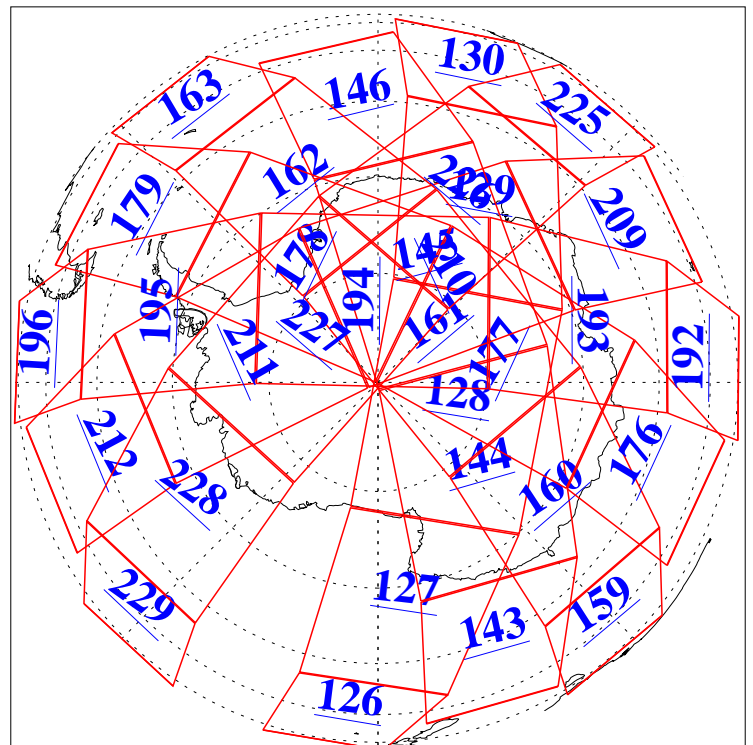

L1B Availability  
AMSU Granules: 240  
HSB Granules: 0  
AIRS Granules: 240

21 Jan 2006  
DoY 21  
Aqua Day 1358  
Granules: 1 to 120

Granules: 121 to 240

Legend: AMSU Available, HSB Available, AIRS Available

L1B Availability  
AMSU Granules: 240  
HSB Granules: 0  
AIRS Granules: 240

21 Jan 2006  
DoY 21  
Aqua Day 1358  
Ascending Granules

Descending Granules

Legend: AMSU Available, HSB Available, AIRS Available

L1B Availability  
 AMSU Granules: 240  
 HSB Granules: 0  
 AIRS Granules: 240

21 Jan 2006  
 DoY 21  
 Aqua Day 1358

Northern Hemisphere Granules

Southern Hemisphere Granules

Legend: AMSU Available, HSB Available, AIRS Available