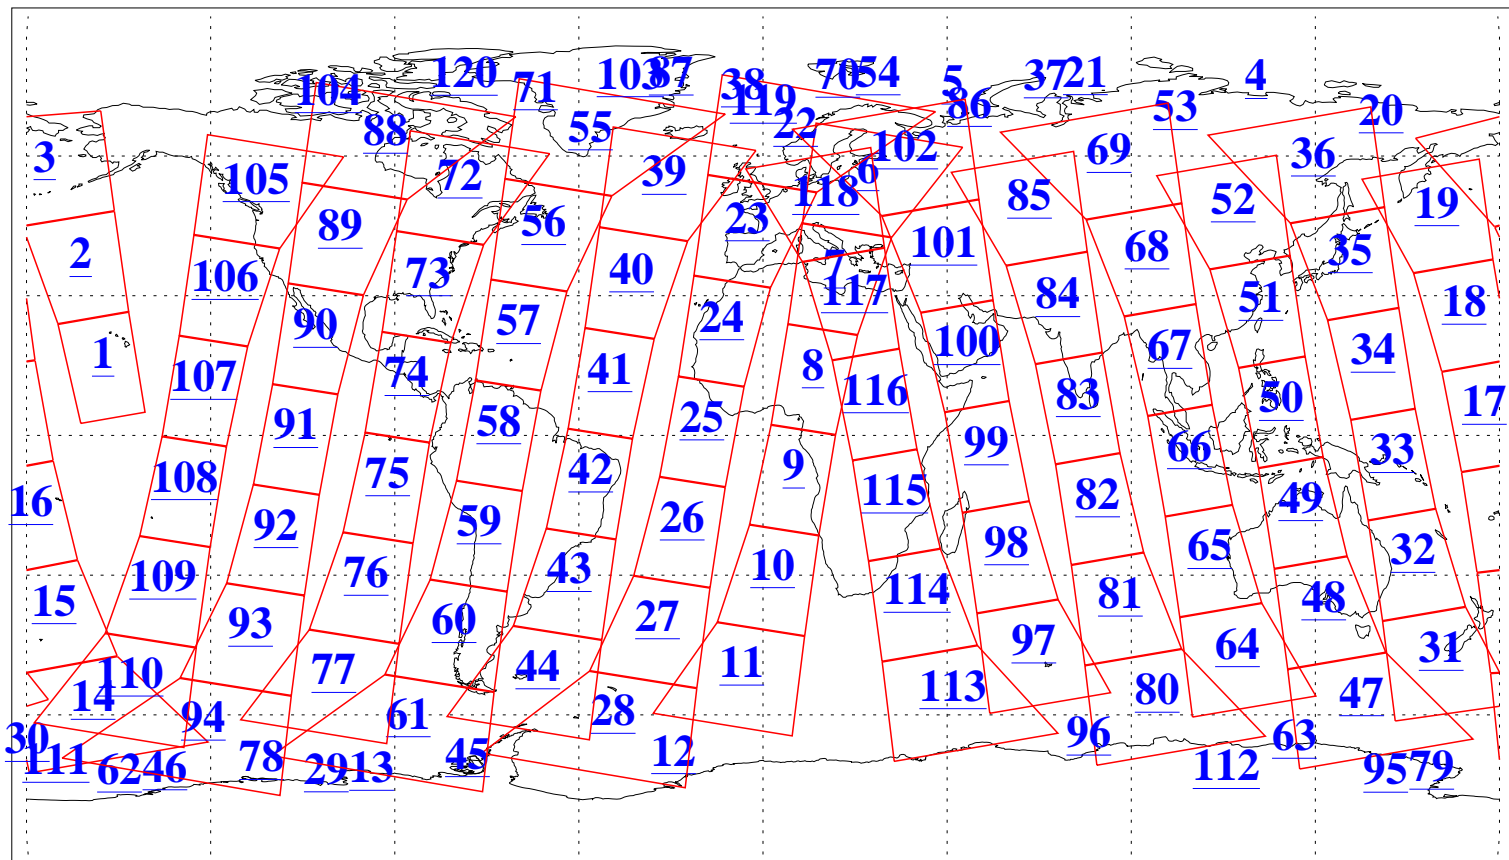

L1B Availability  
AMSU Granules: 240  
HSB Granules: 0  
AIRS Granules: 240

21 Jan 2006  
DoY 21  
Aqua Day 1358  
Granules: 1 to 120

Granules: 121 to 240

Legend: AMSU Available, HSB Available, AIRS Available

L1B Availability  
AMSU Granules: 240  
HSB Granules: 0  
AIRS Granules: 240

21 Jan 2006  
DoY 21  
Aqua Day 1358  
Ascending Granules

Descending Granules

Legend: AMSU Available, HSB Available, AIRS Available

L1B Availability  
 AMSU Granules: 240  
 HSB Granules: 0  
 AIRS Granules: 240

21 Jan 2006  
 DoY 21  
 Aqua Day 1358

Northern Hemisphere Granules

Southern Hemisphere Granules

Legend: AMSU Available, HSB Available, AIRS Available