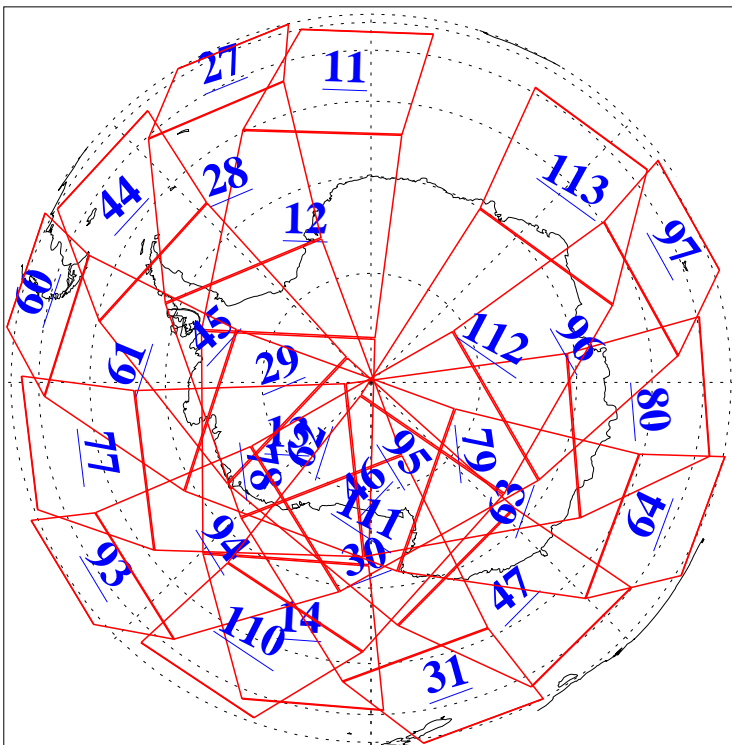

L1B Availability  
AMSU Granules: 240  
HSB Granules: 0  
AIRS Granules: 240

21 Jan 2006  
DoY 21  
Aqua Day 1358  
Granules: 1 to 120

Granules: 121 to 240

Legend: AMSU Available, HSB Available, AIRS Available

L1B Availability  
AMSU Granules: 240  
HSB Granules: 0  
AIRS Granules: 240

21 Jan 2006  
DoY 21  
Aqua Day 1358  
Ascending Granules

Descending Granules

Legend: AMSU Available, HSB Available, AIRS Available

L1B Availability  
 AMSU Granules: 240  
 HSB Granules: 0  
 AIRS Granules: 240

21 Jan 2006  
 DoY 21  
 Aqua Day 1358

Northern Hemisphere Granules

Southern Hemisphere Granules

Legend: AMSU Available, HSB Available, AIRS Available