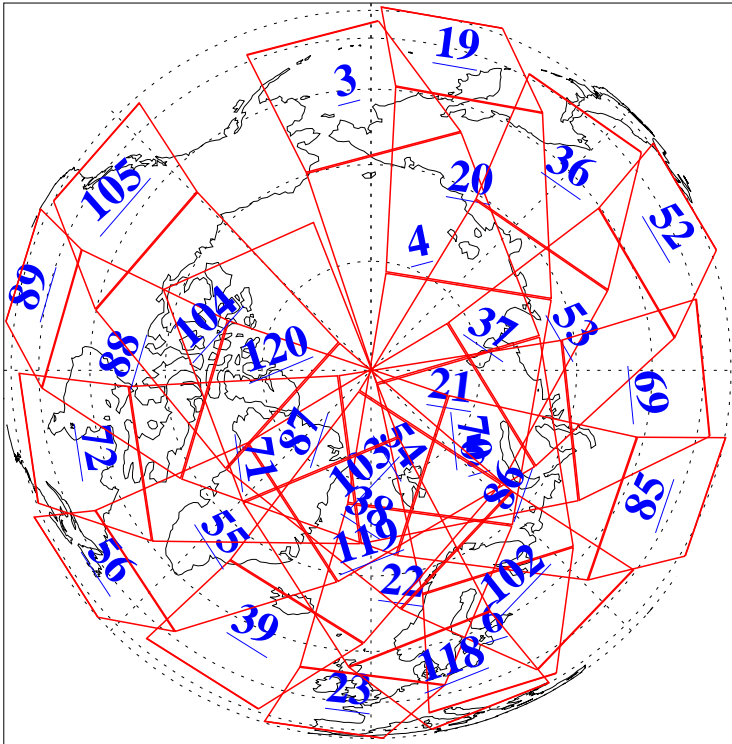

L1B Availability  
AMSU Granules: 240  
HSB Granules: 0  
AIRS Granules: 240

21 Jan 2006  
DoY 21  
Aqua Day 1358  
Granules: 1 to 120

Granules: 121 to 240

Legend: AMSU Available, HSB Available, AIRS Available

L1B Availability  
AMSU Granules: 240  
HSB Granules: 0  
AIRS Granules: 240

21 Jan 2006  
DoY 21  
Aqua Day 1358  
Ascending Granules

Descending Granules

Legend: AMSU Available, HSB Available, AIRS Available

L1B Availability  
 AMSU Granules: 240  
 HSB Granules: 0  
 AIRS Granules: 240

21 Jan 2006  
 DoY 21  
 Aqua Day 1358

Northern Hemisphere Granules

Southern Hemisphere Granules

Legend: AMSU Available, HSB Available, AIRS Available