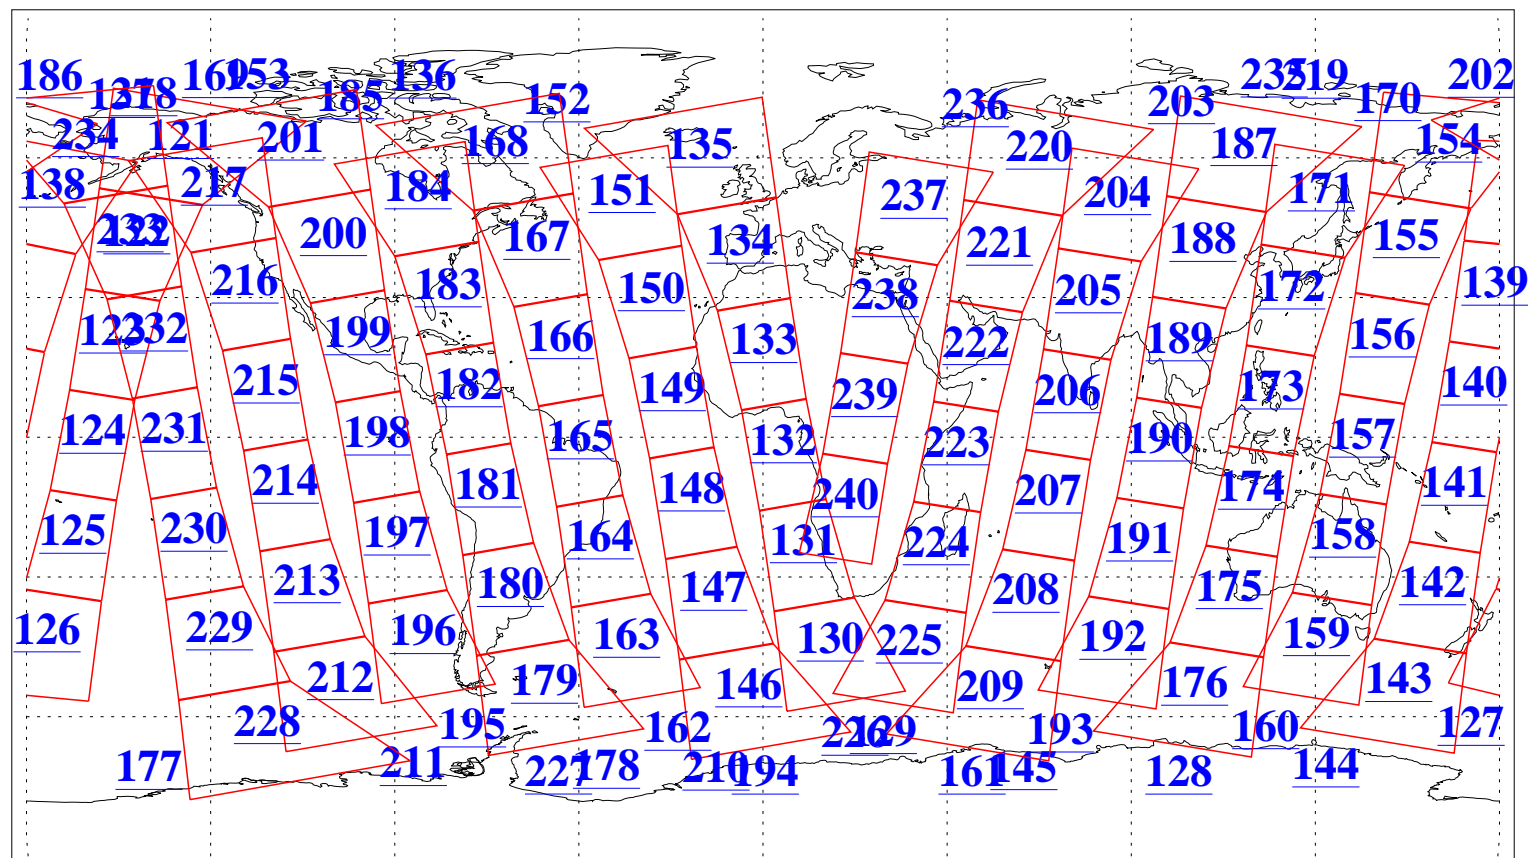

L1B Availability  
AMSU Granules: 240  
HSB Granules: 0  
AIRS Granules: 240

21 Jan 2006  
DoY 21  
Aqua Day 1358  
Granules: 1 to 120

Granules: 121 to 240

Legend: AMSU Available, HSB Available, AIRS Available

L1B Availability  
AMSU Granules: 240  
HSB Granules: 0  
AIRS Granules: 240

21 Jan 2006  
DoY 21  
Aqua Day 1358  
Ascending Granules

Descending Granules

Legend: AMSU Available, HSB Available, AIRS Available

L1B Availability  
 AMSU Granules: 240  
 HSB Granules: 0  
 AIRS Granules: 240

21 Jan 2006  
 DoY 21  
 Aqua Day 1358

Northern Hemisphere Granules

Southern Hemisphere Granules

Legend: AMSU Available, HSB Available, AIRS Available