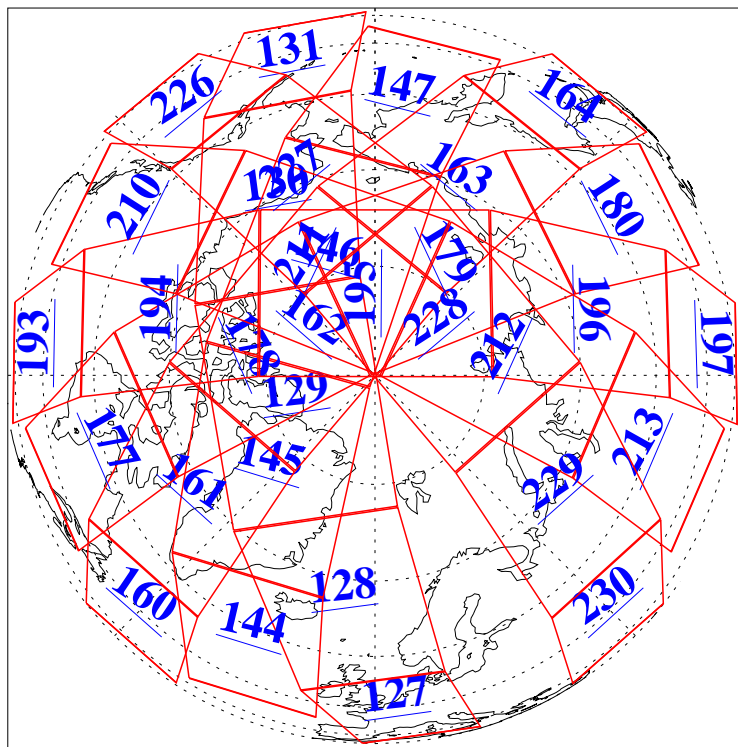

20 Jan 2006
DoY 20
Aqua Day 1357
Ascending Granules

Descending Granules

Legend: AMSU Available, HSB Available, AIRS Available

L1B Availability
 AMSU Granules: 240
 HSB Granules: 0
 AIRS Granules: 240

20 Jan 2006
 DoY 20
 Aqua Day 1357

Northern Hemisphere Granules

Southern Hemisphere Granules

Legend: AMSU Available, HSB Available, AIRS Available