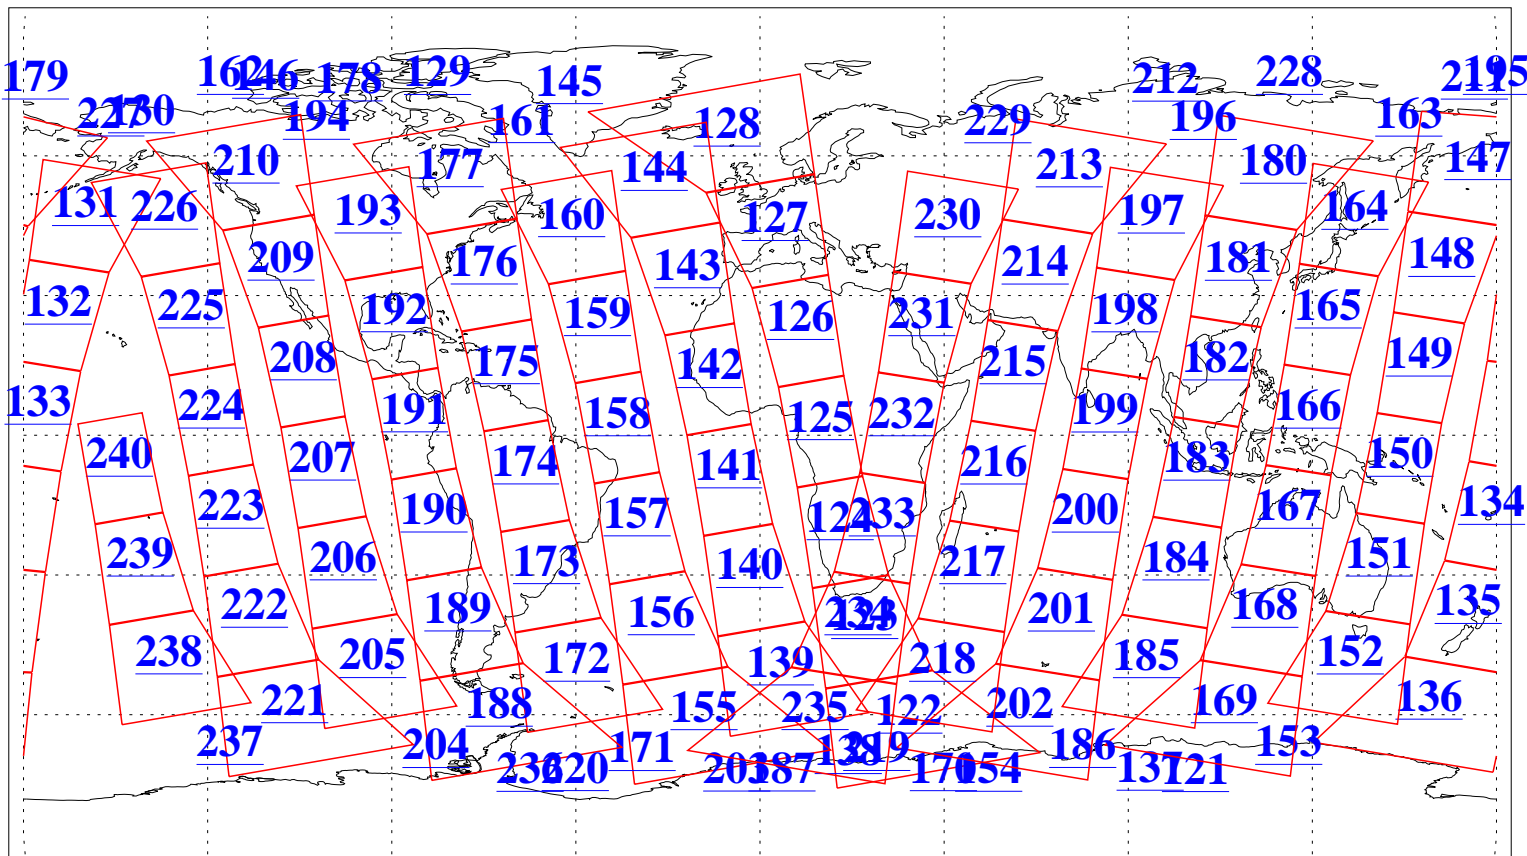

L1B Availability
AMSU Granules: 240
HSB Granules: 0
AIRS Granules: 240

20 Jan 2006
DoY 20
Aqua Day 1357
Granules: 1 to 120

Granules: 121 to 240

Legend: AMSU Available, HSB Available, AIRS Available

L1B Availability
AMSU Granules: 240
HSB Granules: 0
AIRS Granules: 240

20 Jan 2006
DoY 20
Aqua Day 1357
Ascending Granules

Descending Granules

Legend: AMSU Available, HSB Available, AIRS Available

L1B Availability
 AMSU Granules: 240
 HSB Granules: 0
 AIRS Granules: 240

20 Jan 2006
 DoY 20
 Aqua Day 1357

Northern Hemisphere Granules

Southern Hemisphere Granules

Legend: AMSU Available, HSB Available, AIRS Available