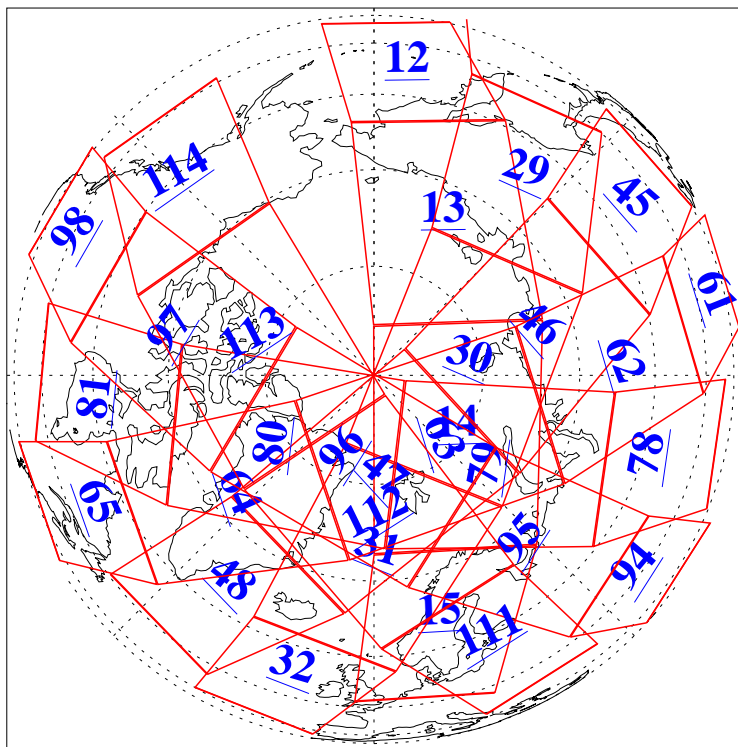

L1B Availability
AMSU Granules: 240
HSB Granules: 0
AIRS Granules: 240

20 Jan 2006
DoY 20
Aqua Day 1357
Granules: 1 to 120

Granules: 121 to 240

Legend: AMSU Available, HSB Available, AIRS Available

L1B Availability
AMSU Granules: 240
HSB Granules: 0
AIRS Granules: 240

20 Jan 2006
DoY 20
Aqua Day 1357
Ascending Granules

Descending Granules

Legend: AMSU Available, HSB Available, AIRS Available

L1B Availability
 AMSU Granules: 240
 HSB Granules: 0
 AIRS Granules: 240

20 Jan 2006
 DoY 20
 Aqua Day 1357

Northern Hemisphere Granules

Southern Hemisphere Granules

Legend: AMSU Available, HSB Available, AIRS Available