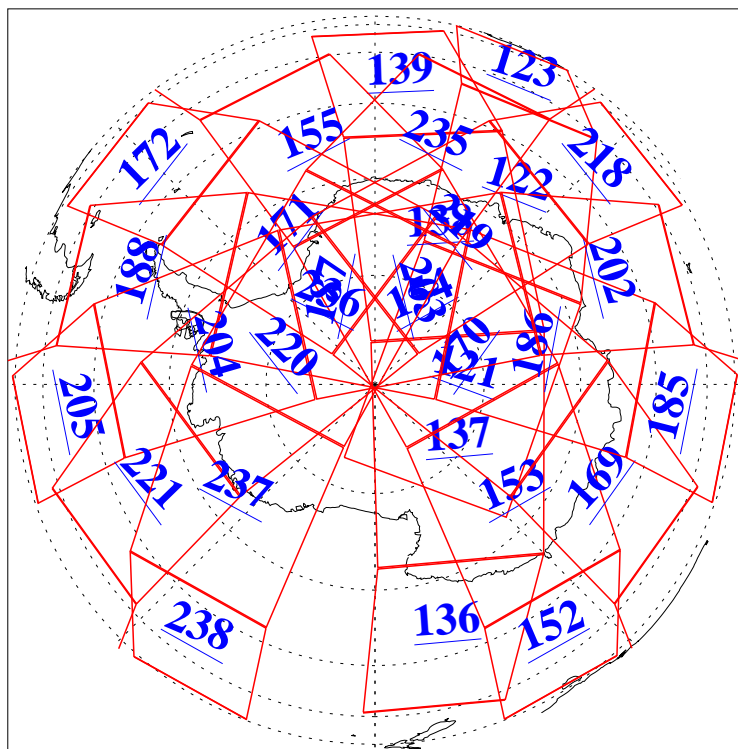

L1B Availability
AMSU Granules: 240
HSB Granules: 0
AIRS Granules: 240

20 Jan 2006
DoY 20
Aqua Day 1357
Granules: 1 to 120

Granules: 121 to 240

Legend: AMSU Available, HSB Available, AIRS Available

L1B Availability
AMSU Granules: 240
HSB Granules: 0
AIRS Granules: 240

20 Jan 2006
DoY 20
Aqua Day 1357
Ascending Granules

Descending Granules

Legend: AMSU Available, HSB Available, AIRS Available

L1B Availability
 AMSU Granules: 240
 HSB Granules: 0
 AIRS Granules: 240

20 Jan 2006
 DoY 20
 Aqua Day 1357

Northern Hemisphere Granules

Southern Hemisphere Granules

Legend: AMSU Available, HSB Available, AIRS Available