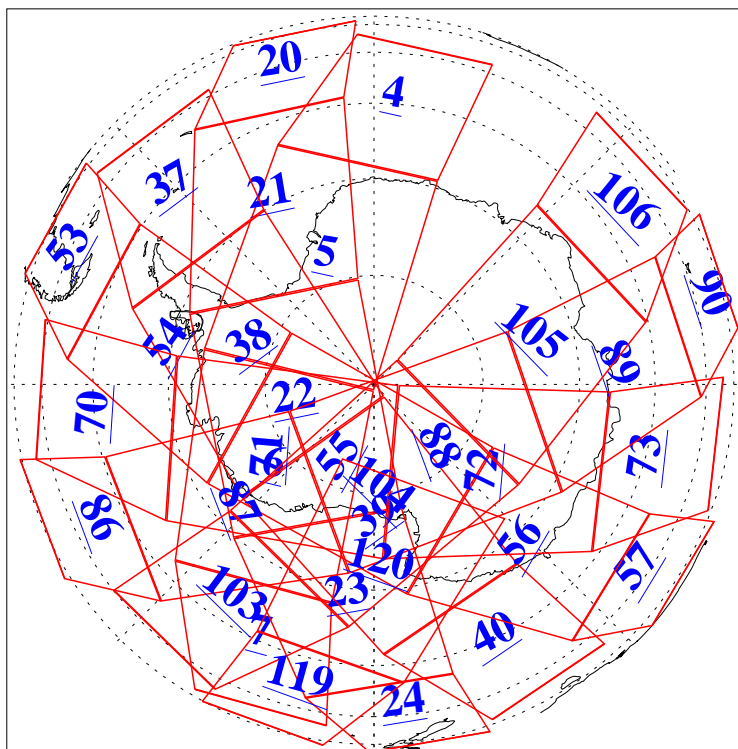

L1B Availability
AMSU Granules: 240
HSB Granules: 0
AIRS Granules: 240

20 Jan 2006
DoY 20
Aqua Day 1357
Granules: 1 to 120

Granules: 121 to 240

Legend: AMSU Available, HSB Available, AIRS Available

L1B Availability
AMSU Granules: 240
HSB Granules: 0
AIRS Granules: 240

20 Jan 2006
DoY 20
Aqua Day 1357
Ascending Granules

Descending Granules

Legend: AMSU Available, HSB Available, AIRS Available

L1B Availability
 AMSU Granules: 240
 HSB Granules: 0
 AIRS Granules: 240

20 Jan 2006
 DoY 20
 Aqua Day 1357

Northern Hemisphere Granules

Southern Hemisphere Granules

Legend: AMSU Available, HSB Available, AIRS Available