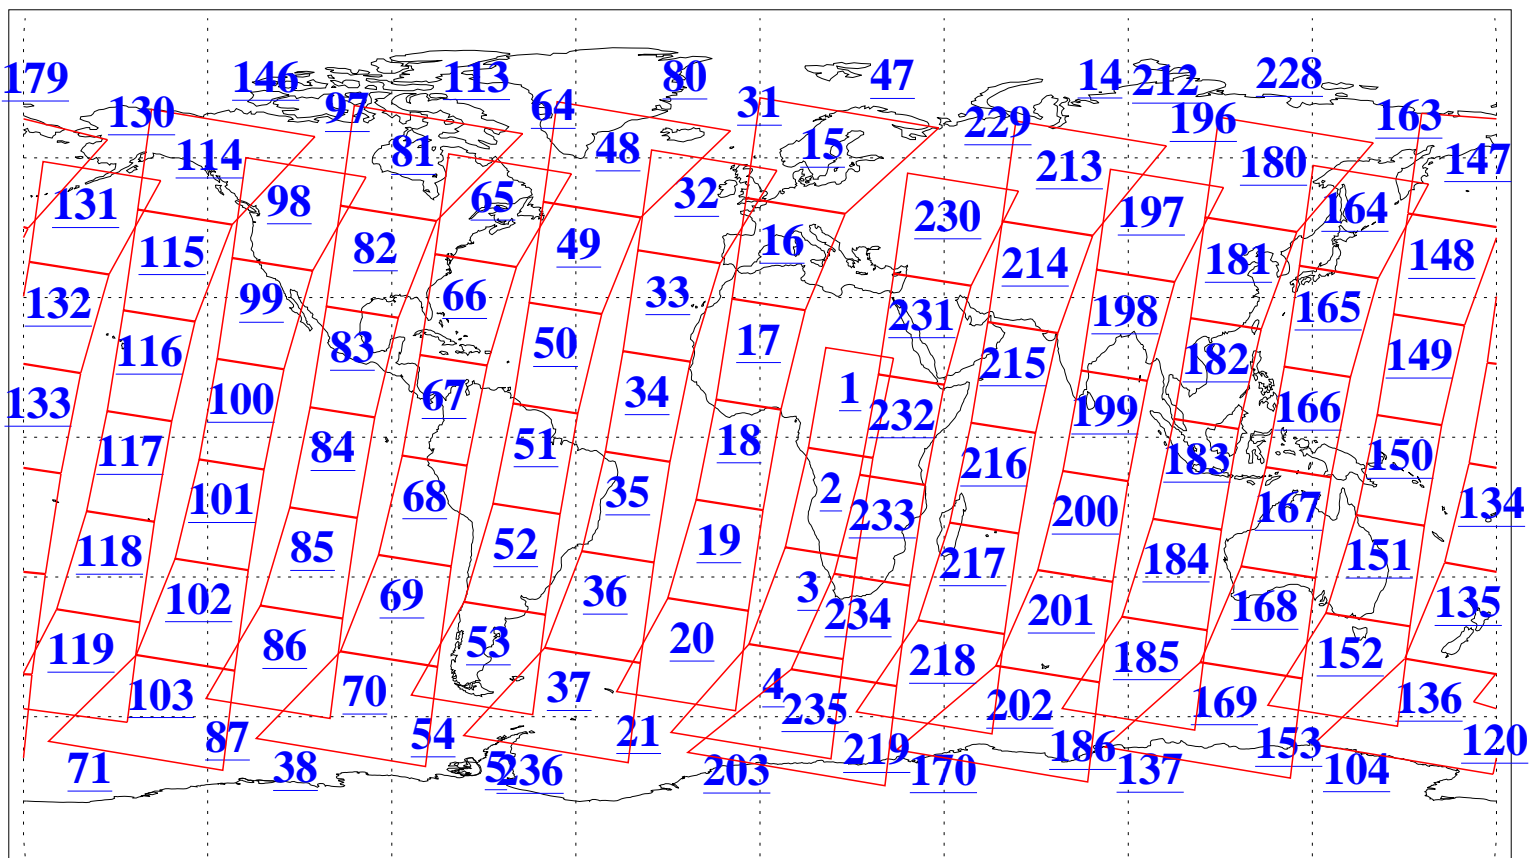

L1B Availability
AMSU Granules: 240
HSB Granules: 0
AIRS Granules: 240

20 Jan 2006
DoY 20
Aqua Day 1357
Granules: 1 to 120

Granules: 121 to 240

Legend: AMSU Available, HSB Available, AIRS Available

L1B Availability
AMSU Granules: 240
HSB Granules: 0
AIRS Granules: 240

20 Jan 2006
DoY 20
Aqua Day 1357
Ascending Granules

Descending Granules

Legend: AMSU Available, HSB Available, AIRS Available

L1B Availability
 AMSU Granules: 240
 HSB Granules: 0
 AIRS Granules: 240

20 Jan 2006
 DoY 20
 Aqua Day 1357

Northern Hemisphere Granules

Southern Hemisphere Granules

Legend: AMSU Available, HSB Available, AIRS Available