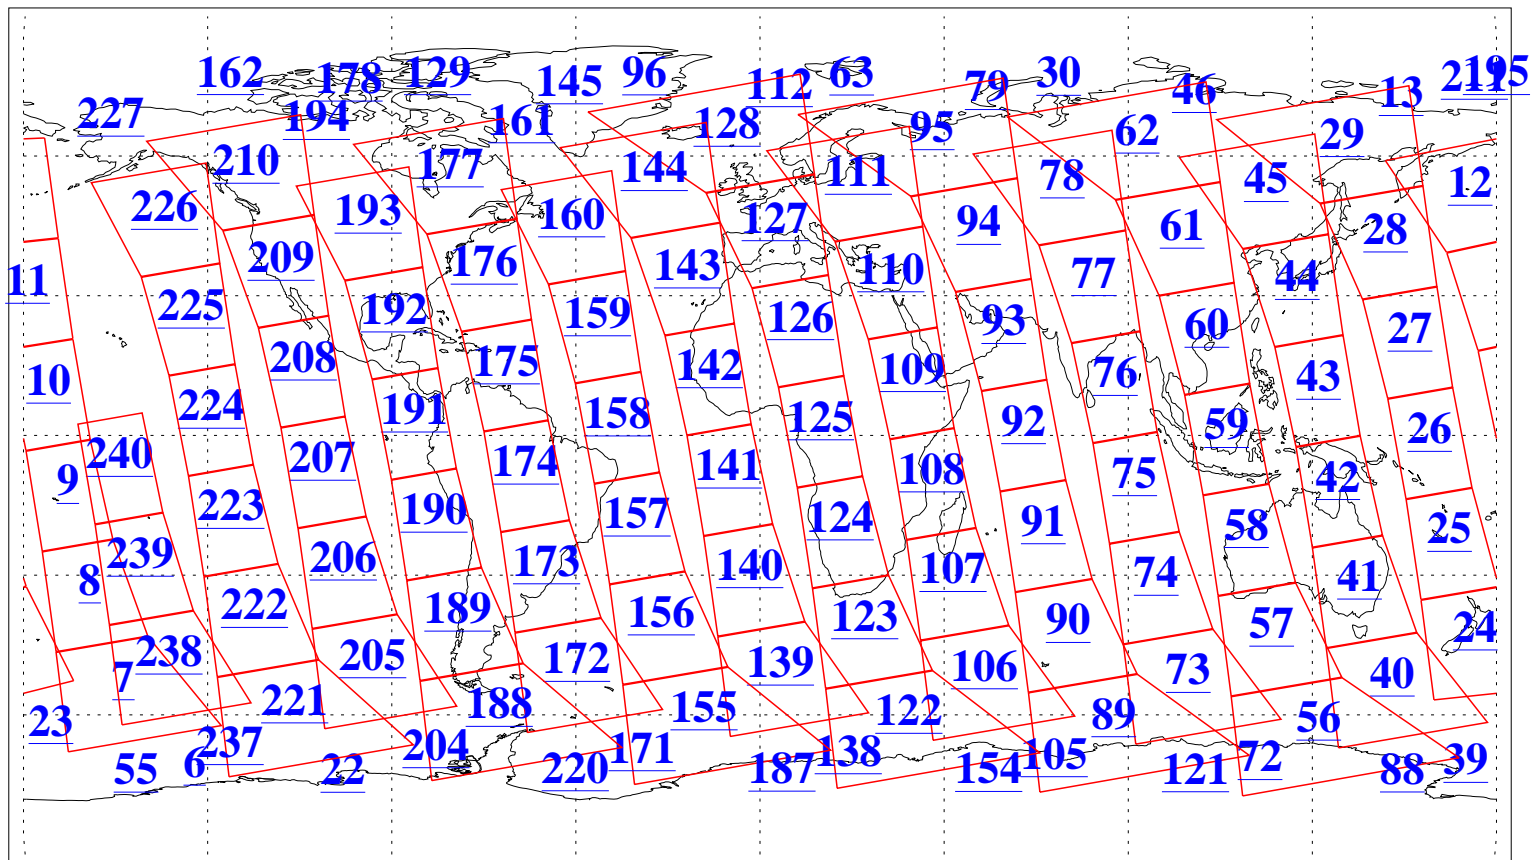

L1B Availability
AMSU Granules: 240
HSB Granules: 0
AIRS Granules: 240

20 Jan 2006
DoY 20
Aqua Day 1357
Granules: 1 to 120

Granules: 121 to 240

Legend: AMSU Available, HSB Available, AIRS Available

L1B Availability
AMSU Granules: 240
HSB Granules: 0
AIRS Granules: 240

20 Jan 2006
DoY 20
Aqua Day 1357
Ascending Granules

Descending Granules

Legend: AMSU Available, HSB Available, AIRS Available

L1B Availability
 AMSU Granules: 240
 HSB Granules: 0
 AIRS Granules: 240

20 Jan 2006
 DoY 20
 Aqua Day 1357

Northern Hemisphere Granules

Southern Hemisphere Granules

Legend: AMSU Available, HSB Available, AIRS Available