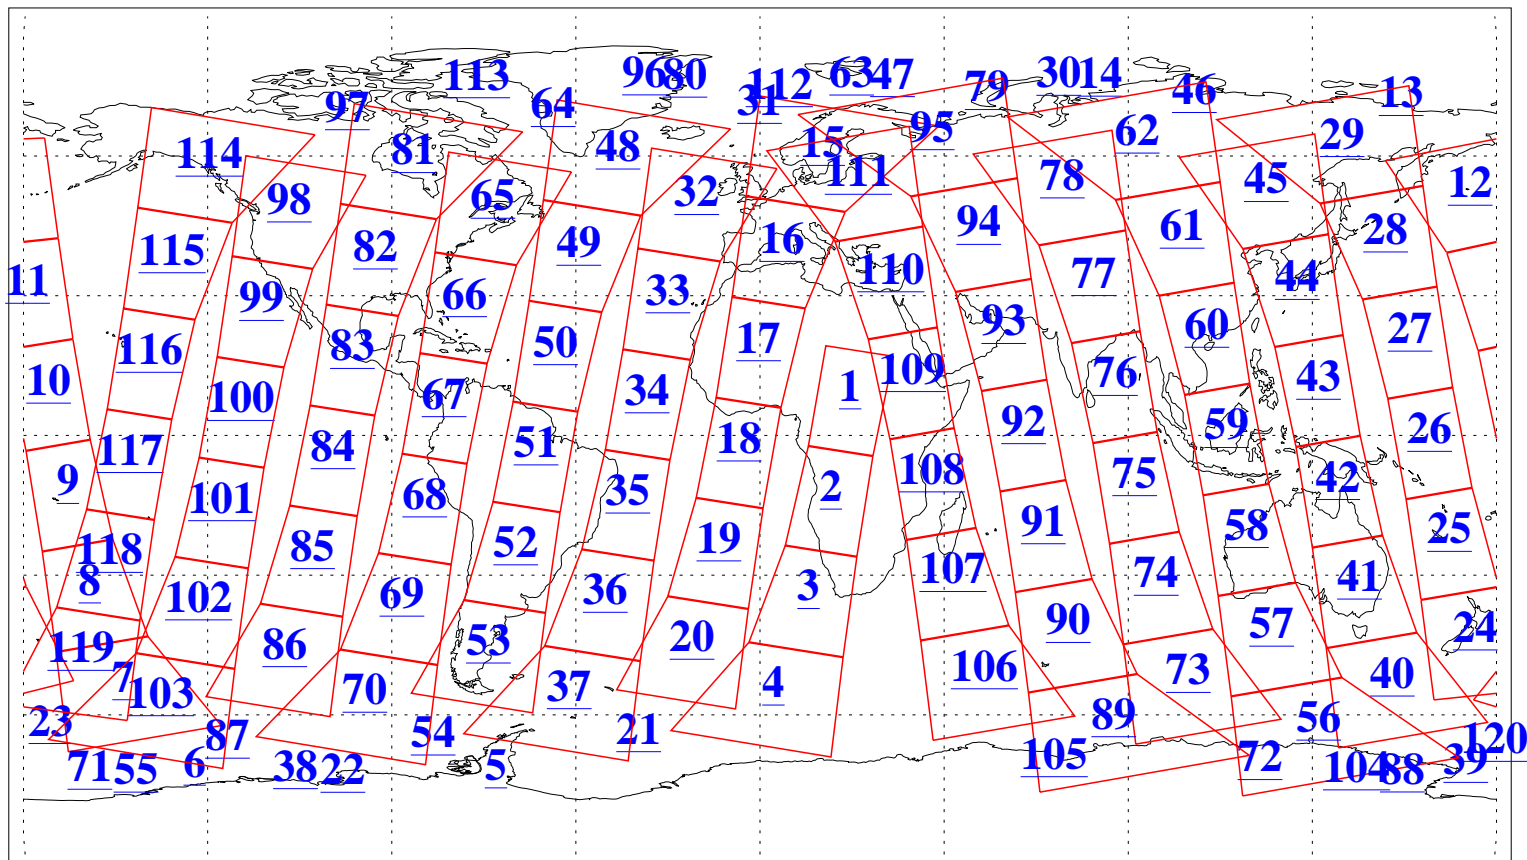

L1B Availability
AMSU Granules: 240
HSB Granules: 0
AIRS Granules: 240

20 Jan 2006
DoY 20
Aqua Day 1357
Granules: 1 to 120

Granules: 121 to 240

Legend: AMSU Available, HSB Available, AIRS Available

L1B Availability
AMSU Granules: 240
HSB Granules: 0
AIRS Granules: 240

20 Jan 2006
DoY 20
Aqua Day 1357
Ascending Granules

Descending Granules

Legend: AMSU Available, HSB Available, AIRS Available

L1B Availability
 AMSU Granules: 240
 HSB Granules: 0
 AIRS Granules: 240

20 Jan 2006
 DoY 20
 Aqua Day 1357

Northern Hemisphere Granules

Southern Hemisphere Granules

Legend: AMSU Available, HSB Available, AIRS Available