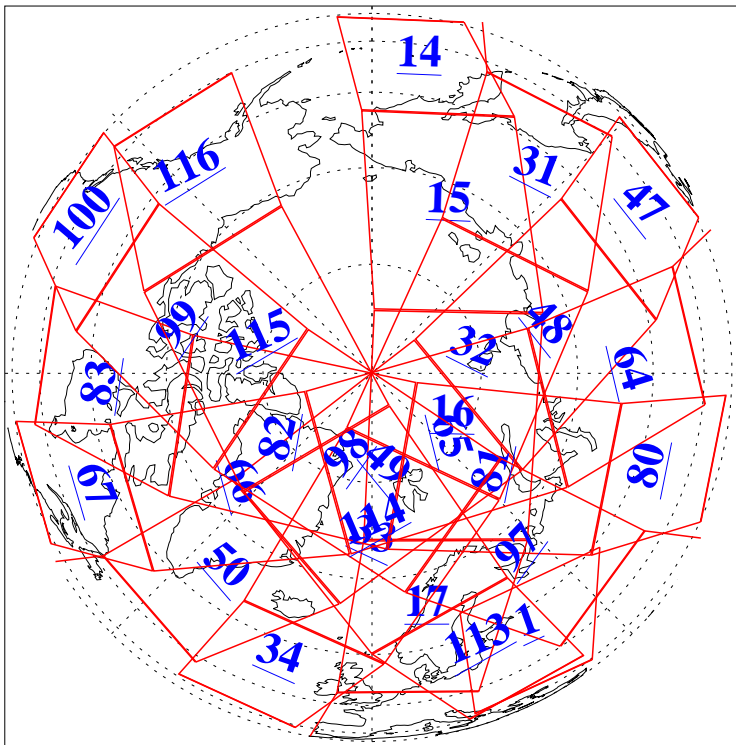

L1B Availability
AMSU Granules: 240
HSB Granules: 0
AIRS Granules: 240

18 Jan 2006
DoY 18
Aqua Day 1355
Granules: 1 to 120

Granules: 121 to 240

Legend: AMSU Available, HSB Available, AIRS Available

L1B Availability
AMSU Granules: 240
HSB Granules: 0
AIRS Granules: 240

18 Jan 2006
DoY 18
Aqua Day 1355
Ascending Granules

Descending Granules

Legend: AMSU Available, HSB Available, AIRS Available

L1B Availability
 AMSU Granules: 240
 HSB Granules: 0
 AIRS Granules: 240

18 Jan 2006
 DoY 18
 Aqua Day 1355

Northern Hemisphere Granules

Southern Hemisphere Granules

Legend: AMSU Available, ~~HSB Available~~, AIRS Available