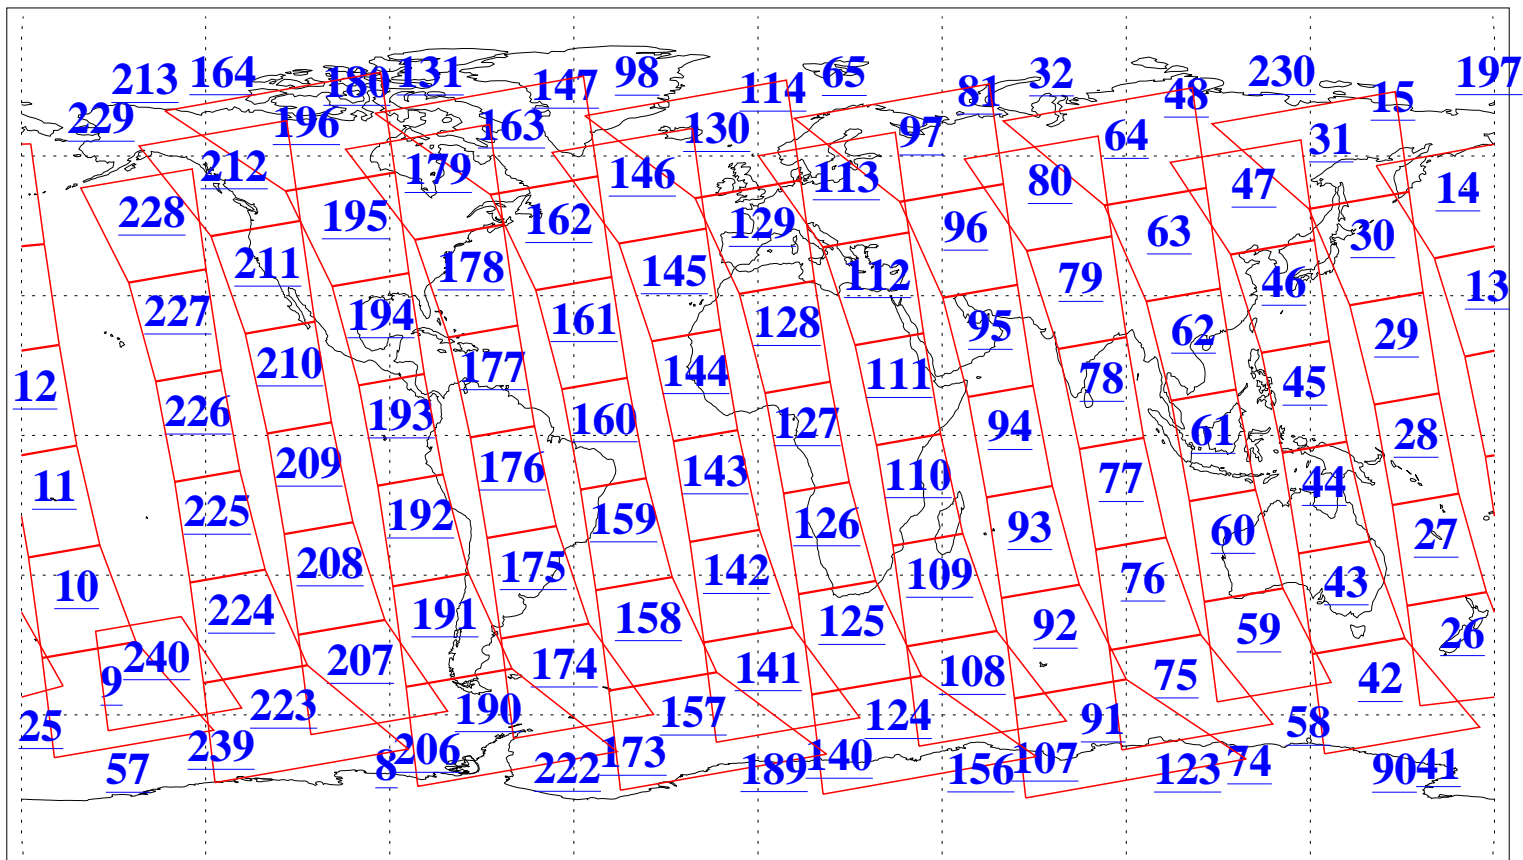

L1B Availability
AMSU Granules: 240
HSB Granules: 0
AIRS Granules: 240

18 Jan 2006
DoY 18
Aqua Day 1355
Granules: 1 to 120

Granules: 121 to 240

Legend: AMSU Available, HSB Available, AIRS Available

L1B Availability
AMSU Granules: 240
HSB Granules: 0
AIRS Granules: 240

18 Jan 2006
DoY 18
Aqua Day 1355
Ascending Granules

Descending Granules

Legend: AMSU Available, HSB Available, AIRS Available

L1B Availability
 AMSU Granules: 240
 HSB Granules: 0
 AIRS Granules: 240

18 Jan 2006
 DoY 18
 Aqua Day 1355