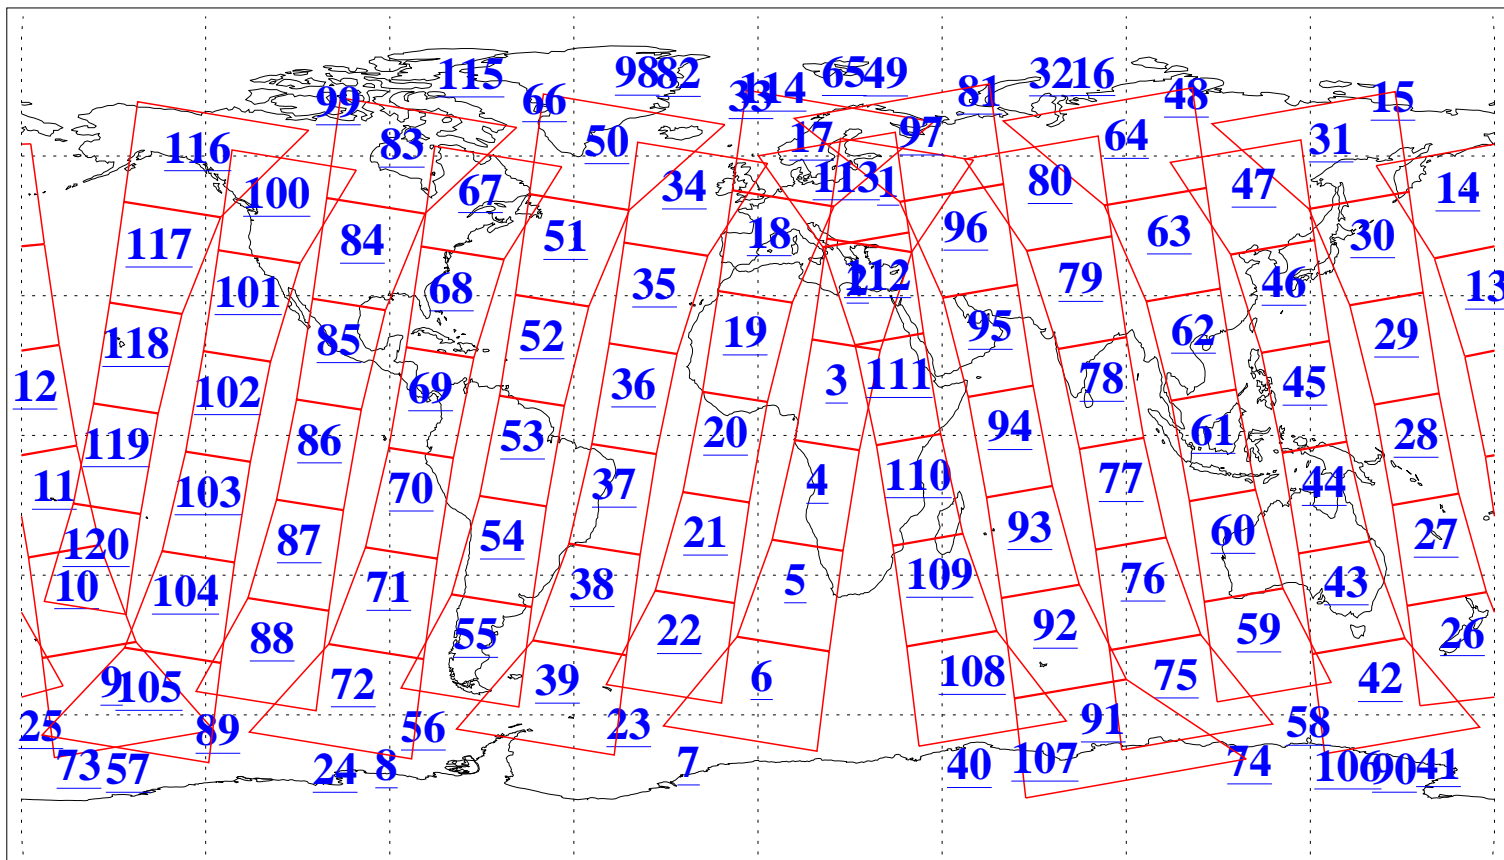

L1B Availability
AMSU Granules: 240
HSB Granules: 0
AIRS Granules: 240

18 Jan 2006
DoY 18
Aqua Day 1355
Granules: 1 to 120

Granules: 121 to 240

Legend: AMSU Available, HSB Available, AIRS Available

L1B Availability
AMSU Granules: 240
HSB Granules: 0
AIRS Granules: 240

18 Jan 2006
DoY 18
Aqua Day 1355
Ascending Granules

Descending Granules

Legend: AMSU Available, HSB Available, AIRS Available

L1B Availability
 AMSU Granules: 240
 HSB Granules: 0
 AIRS Granules: 240

18 Jan 2006
 DoY 18
 Aqua Day 1355

Northern Hemisphere Granules

Southern Hemisphere Granules

Legend: AMSU Available, ~~HSB Available~~, AIRS Available