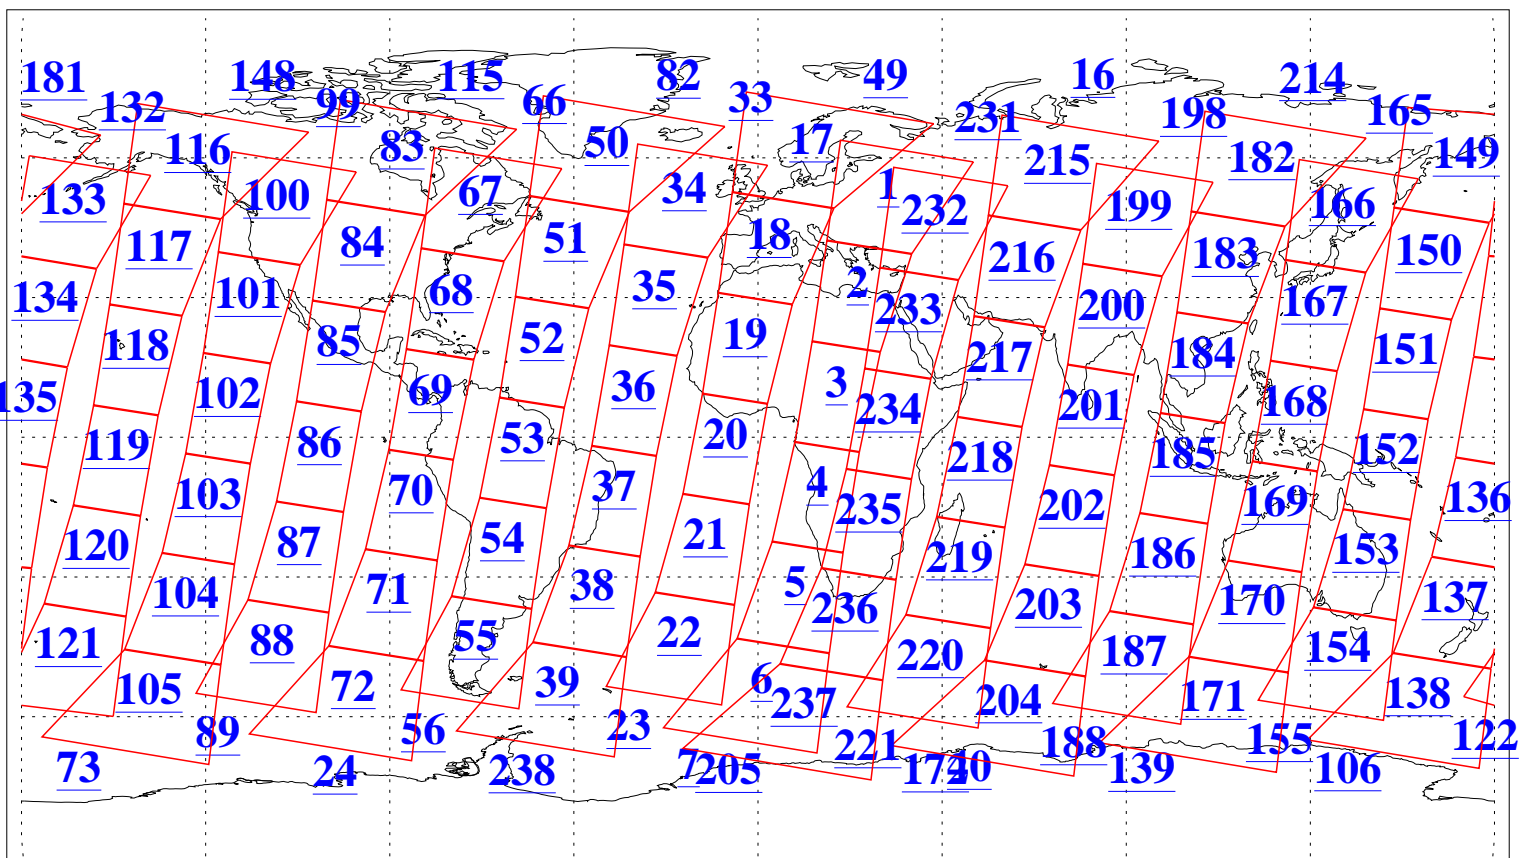

L1B Availability
AMSU Granules: 240
HSB Granules: 0
AIRS Granules: 240

18 Jan 2006
DoY 18
Aqua Day 1355
Granules: 1 to 120

Granules: 121 to 240

Legend: AMSU Available, HSB Available, AIRS Available

L1B Availability
AMSU Granules: 240
HSB Granules: 0
AIRS Granules: 240

18 Jan 2006
DoY 18
Aqua Day 1355
Ascending Granules

Descending Granules

Legend: AMSU Available, HSB Available, AIRS Available

L1B Availability
 AMSU Granules: 240
 HSB Granules: 0
 AIRS Granules: 240

18 Jan 2006
 DoY 18
 Aqua Day 1355

Northern Hemisphere Granules

Southern Hemisphere Granules

Legend: AMSU Available, ~~HSB Available~~, AIRS Available