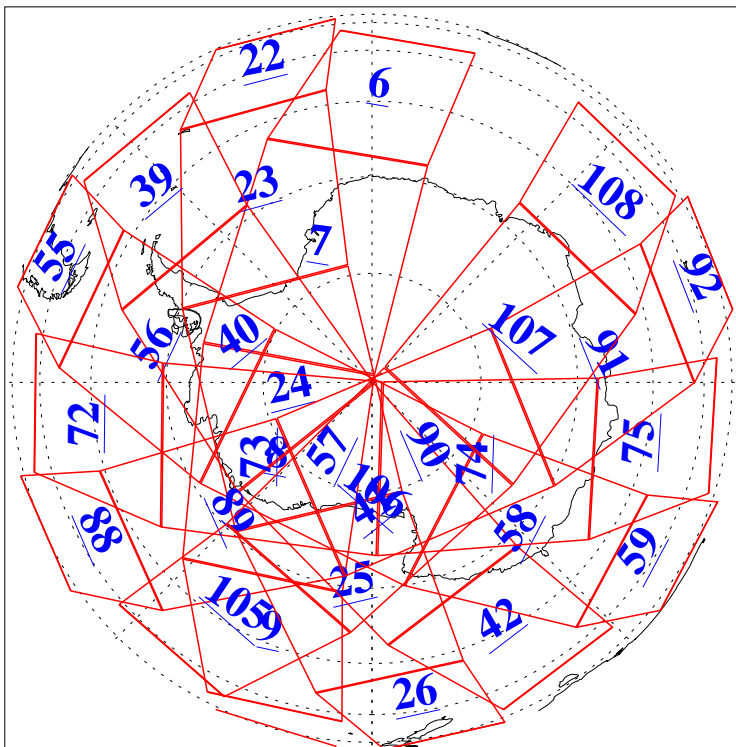

L1B Availability
AMSU Granules: 240
HSB Granules: 0
AIRS Granules: 240

18 Jan 2006
DoY 18
Aqua Day 1355
Granules: 1 to 120

Granules: 121 to 240

Legend: AMSU Available, HSB Available, AIRS Available

L1B Availability
AMSU Granules: 240
HSB Granules: 0
AIRS Granules: 240

18 Jan 2006
DoY 18
Aqua Day 1355
Ascending Granules

Descending Granules

Legend: AMSU Available, HSB Available, AIRS Available

L1B Availability
 AMSU Granules: 240
 HSB Granules: 0
 AIRS Granules: 240

18 Jan 2006
 DoY 18
 Aqua Day 1355

Northern Hemisphere Granules

Southern Hemisphere Granules

Legend: AMSU Available, ~~HSB Available~~, AIRS Available