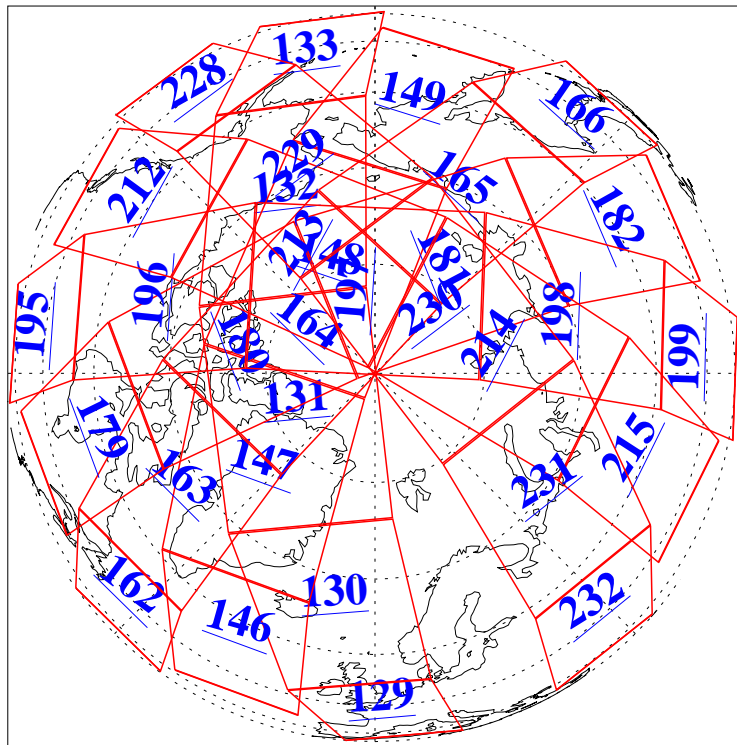

18 Jan 2006
DoY 18
Aqua Day 1355
Ascending Granules

Descending Granules

Legend: AMSU Available, HSB Available, AIRS Available

L1B Availability
 AMSU Granules: 240
 HSB Granules: 0
 AIRS Granules: 240

18 Jan 2006
 DoY 18
 Aqua Day 1355

Northern Hemisphere Granules

Southern Hemisphere Granules

Legend: AMSU Available, ~~HSB Available~~, AIRS Available