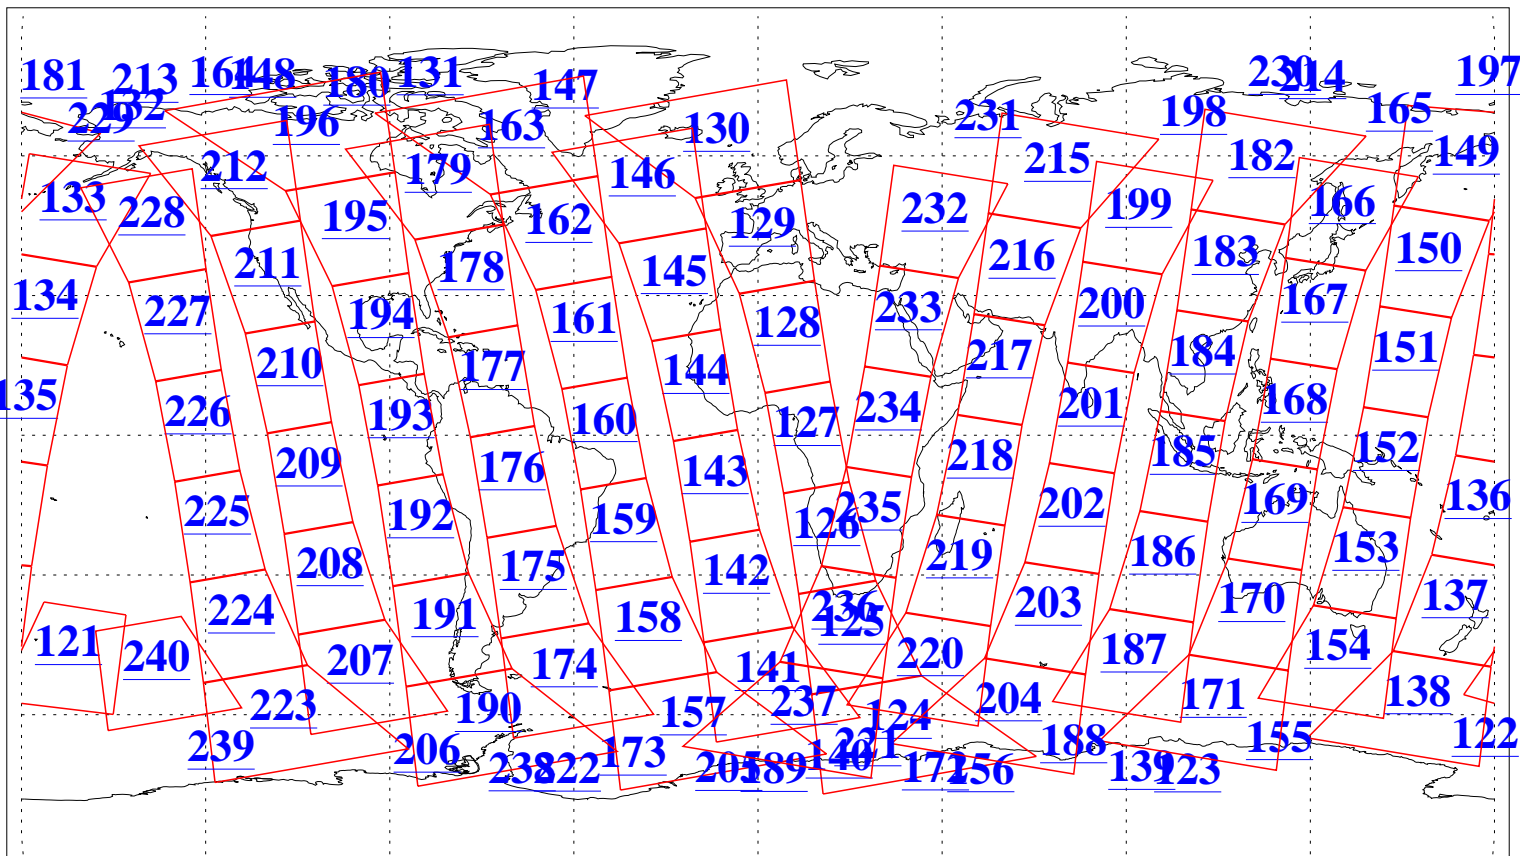

L1B Availability
AMSU Granules: 240
HSB Granules: 0
AIRS Granules: 240

18 Jan 2006
DoY 18
Aqua Day 1355
Granules: 1 to 120

Granules: 121 to 240

Legend: AMSU Available, HSB Available, AIRS Available

L1B Availability
AMSU Granules: 240
HSB Granules: 0
AIRS Granules: 240

18 Jan 2006
DoY 18
Aqua Day 1355
Ascending Granules

Descending Granules

Legend: AMSU Available, HSB Available, AIRS Available

L1B Availability
 AMSU Granules: 240
 HSB Granules: 0
 AIRS Granules: 240

18 Jan 2006
 DoY 18
 Aqua Day 1355