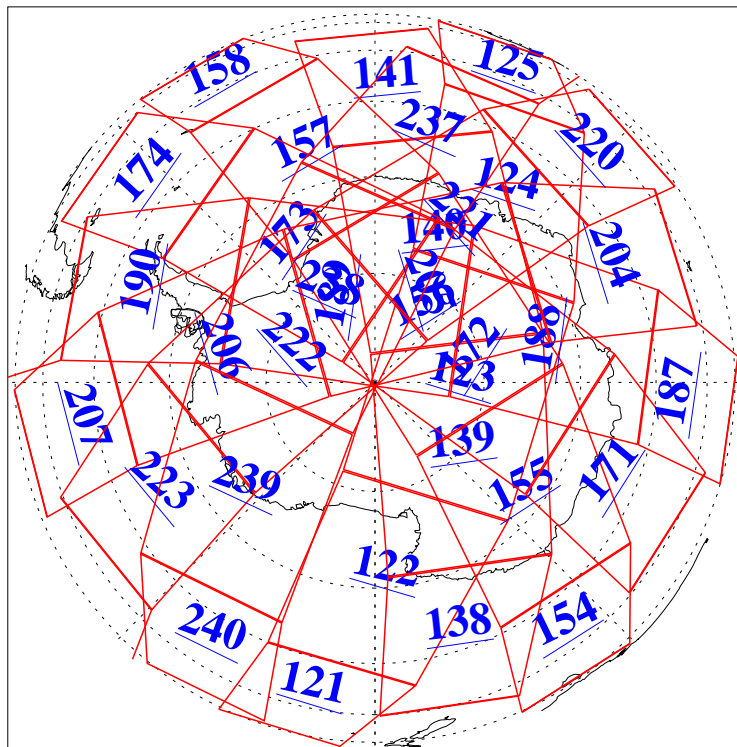

L1B Availability
AMSU Granules: 240
HSB Granules: 0
AIRS Granules: 240

18 Jan 2006
DoY 18
Aqua Day 1355
Granules: 1 to 120

Granules: 121 to 240

Legend: AMSU Available, HSB Available, AIRS Available

L1B Availability
AMSU Granules: 240
HSB Granules: 0
AIRS Granules: 240

18 Jan 2006
DoY 18
Aqua Day 1355
Ascending Granules

Descending Granules

Legend: AMSU Available, HSB Available, AIRS Available

L1B Availability
 AMSU Granules: 240
 HSB Granules: 0
 AIRS Granules: 240

18 Jan 2006
 DoY 18
 Aqua Day 1355

Northern Hemisphere Granules

Southern Hemisphere Granules

Legend: AMSU Available, ~~HSB Available~~, AIRS Available