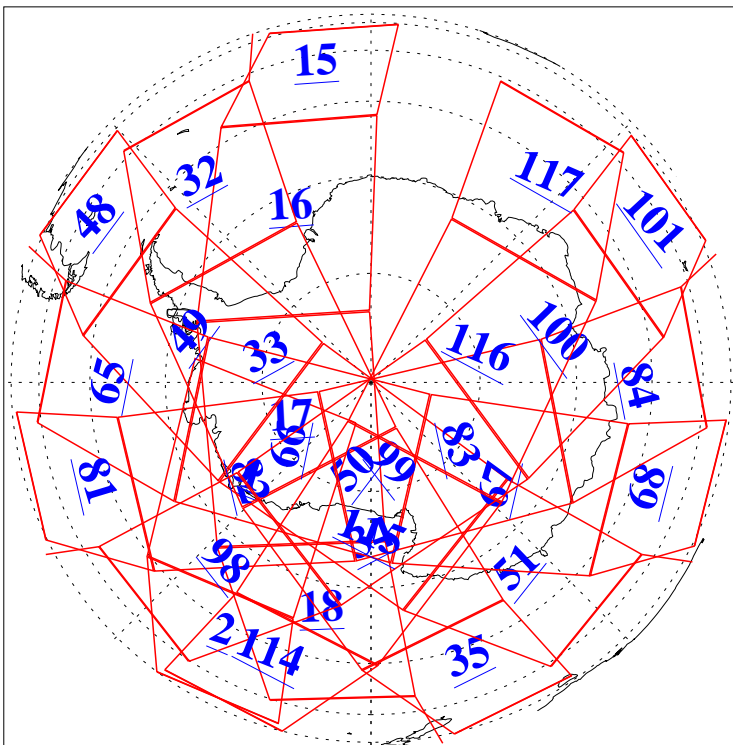

L1B Availability
AMSU Granules: 240
HSB Granules: 0
AIRS Granules: 240

17 Jan 2006
DoY 17
Aqua Day 1354
Granules: 1 to 120

Granules: 121 to 240

Legend: AMSU Available, HSB Available, AIRS Available

L1B Availability
AMSU Granules: 240
HSB Granules: 0
AIRS Granules: 240

17 Jan 2006
DoY 17
Aqua Day 1354
Ascending Granules

Descending Granules

Legend: AMSU Available, HSB Available, AIRS Available

L1B Availability
 AMSU Granules: 240
 HSB Granules: 0
 AIRS Granules: 240

17 Jan 2006
 DoY 17
 Aqua Day 1354

Northern Hemisphere Granules

Southern Hemisphere Granules

Legend: AMSU Available, HSB Available, AIRS Available