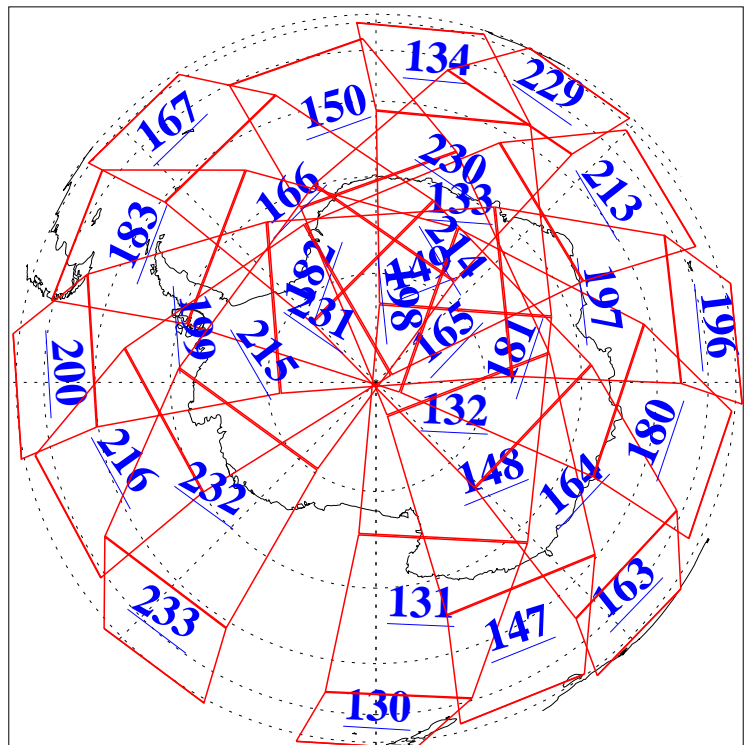

17 Jan 2006
DoY 17
Aqua Day 1354
Ascending Granules

Descending Granules

Legend: AMSU Available, HSB Available, AIRS Available

L1B Availability
 AMSU Granules: 240
 HSB Granules: 0
 AIRS Granules: 240

17 Jan 2006
 DoY 17
 Aqua Day 1354

Northern Hemisphere Granules

Southern Hemisphere Granules

Legend: AMSU Available, HSB Available, AIRS Available