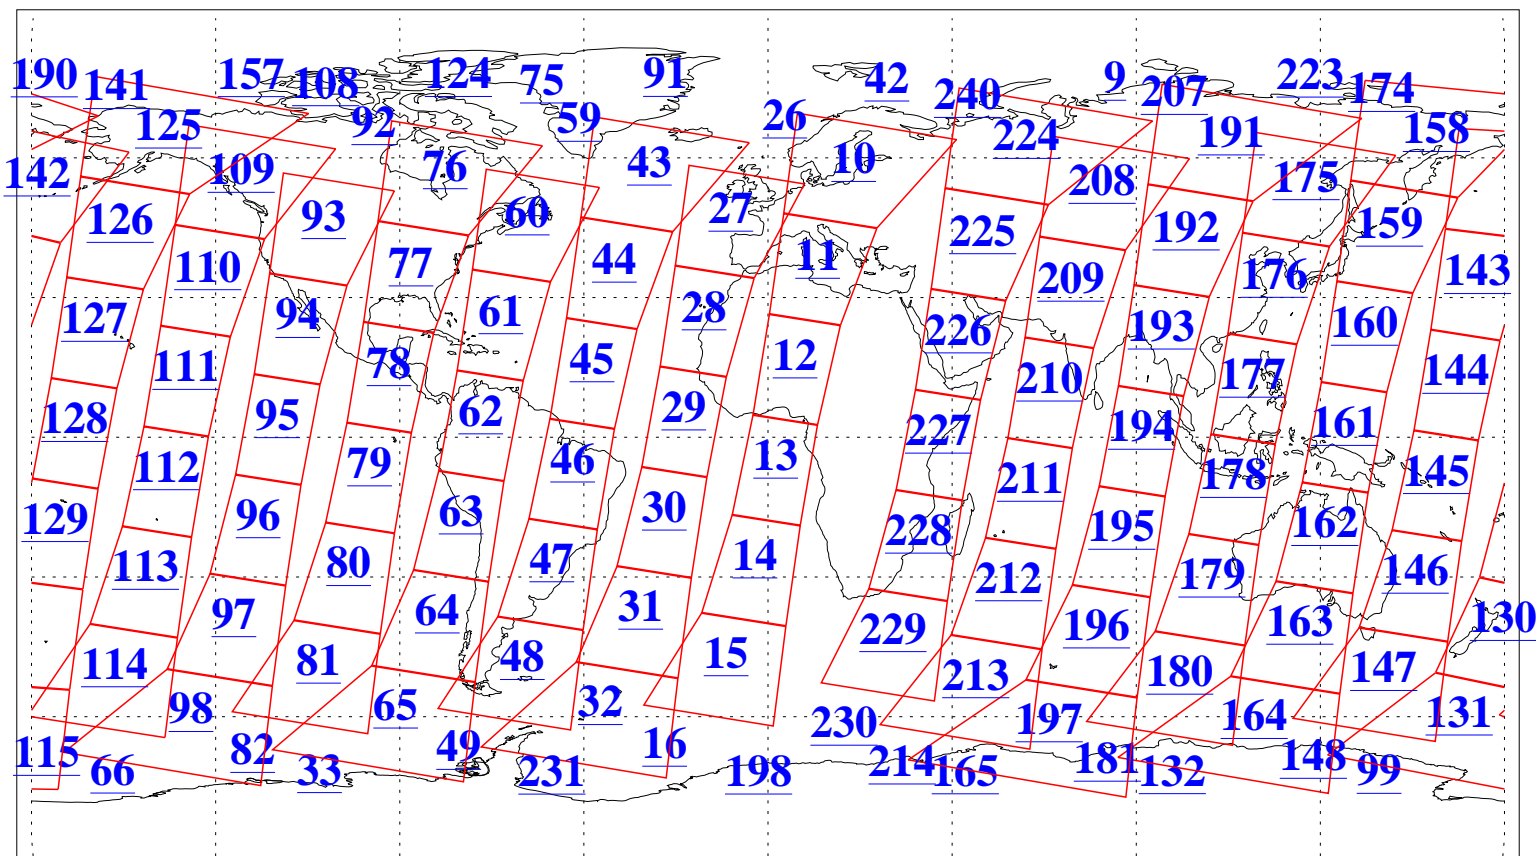

L1B Availability
AMSU Granules: 240
HSB Granules: 0
AIRS Granules: 240

17 Jan 2006
DoY 17
Aqua Day 1354
Granules: 1 to 120

Granules: 121 to 240

Legend: AMSU Available, HSB Available, AIRS Available

L1B Availability
AMSU Granules: 240
HSB Granules: 0
AIRS Granules: 240

17 Jan 2006
DoY 17
Aqua Day 1354
Ascending Granules

Descending Granules

Legend: AMSU Available, HSB Available, AIRS Available

L1B Availability
 AMSU Granules: 240
 HSB Granules: 0
 AIRS Granules: 240

17 Jan 2006
 DoY 17
 Aqua Day 1354

Northern Hemisphere Granules

Southern Hemisphere Granules

Legend: AMSU Available, HSB Available, AIRS Available