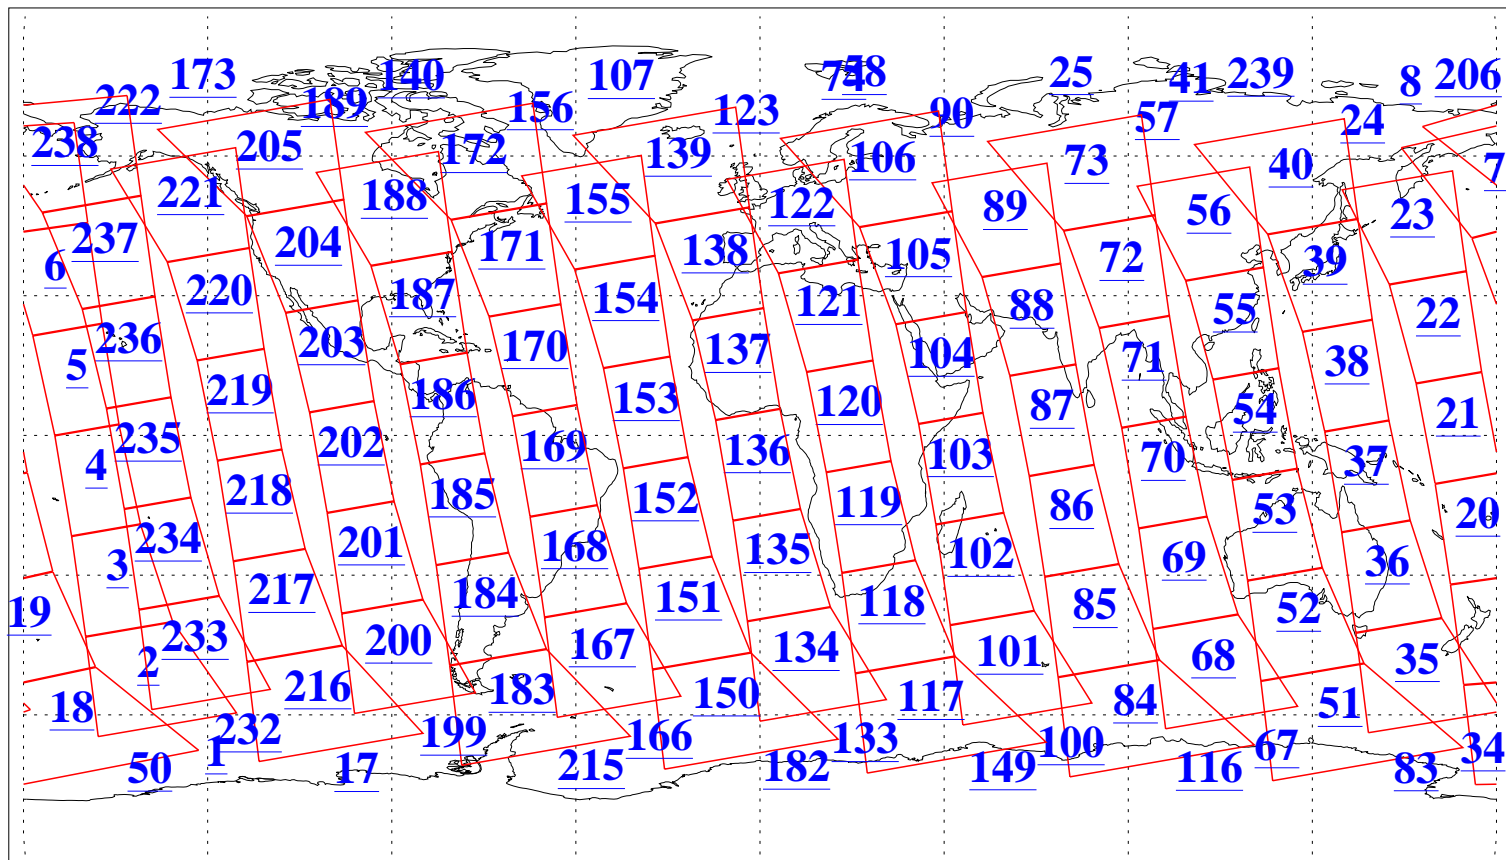

L1B Availability
AMSU Granules: 240
HSB Granules: 0
AIRS Granules: 240

17 Jan 2006
DoY 17
Aqua Day 1354
Granules: 1 to 120

Granules: 121 to 240

Legend: AMSU Available, HSB Available, AIRS Available

L1B Availability
AMSU Granules: 240
HSB Granules: 0
AIRS Granules: 240

17 Jan 2006
DoY 17
Aqua Day 1354
Ascending Granules

Descending Granules

Legend: AMSU Available, HSB Available, AIRS Available

L1B Availability
 AMSU Granules: 240
 HSB Granules: 0
 AIRS Granules: 240

17 Jan 2006
 DoY 17
 Aqua Day 1354

Northern Hemisphere Granules

Southern Hemisphere Granules

Legend: AMSU Available, HSB Available, AIRS Available