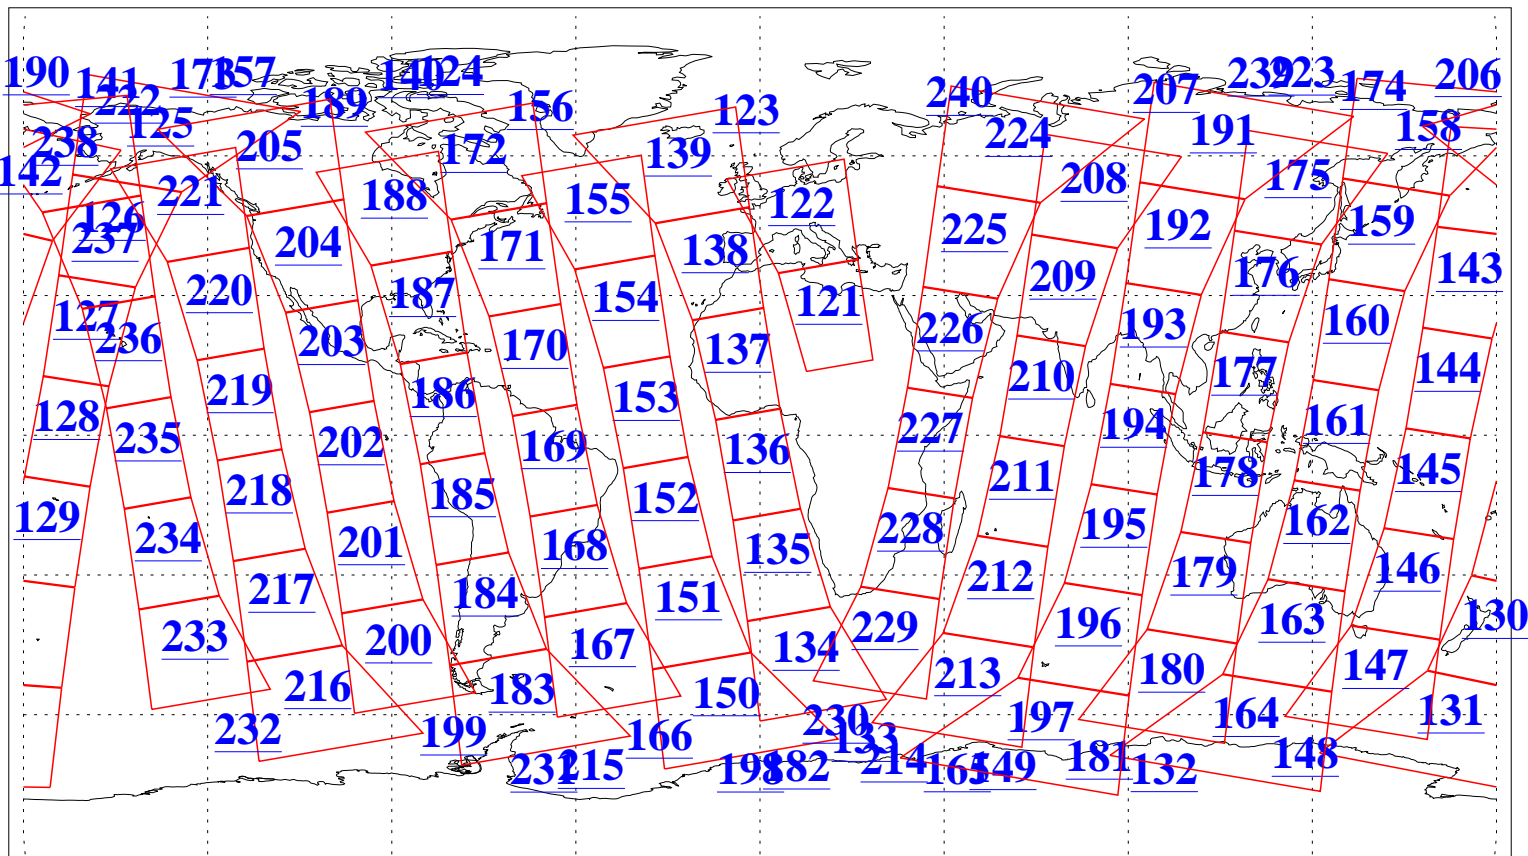

L1B Availability
AMSU Granules: 240
HSB Granules: 0
AIRS Granules: 240

17 Jan 2006
DoY 17
Aqua Day 1354
Granules: 1 to 120

Granules: 121 to 240

Legend: AMSU Available, HSB Available, AIRS Available

L1B Availability
AMSU Granules: 240
HSB Granules: 0
AIRS Granules: 240

17 Jan 2006
DoY 17
Aqua Day 1354
Ascending Granules

Descending Granules

Legend: AMSU Available, HSB Available, AIRS Available

L1B Availability
 AMSU Granules: 240
 HSB Granules: 0
 AIRS Granules: 240

17 Jan 2006
 DoY 17
 Aqua Day 1354

Northern Hemisphere Granules

Southern Hemisphere Granules

Legend: AMSU Available, HSB Available, AIRS Available