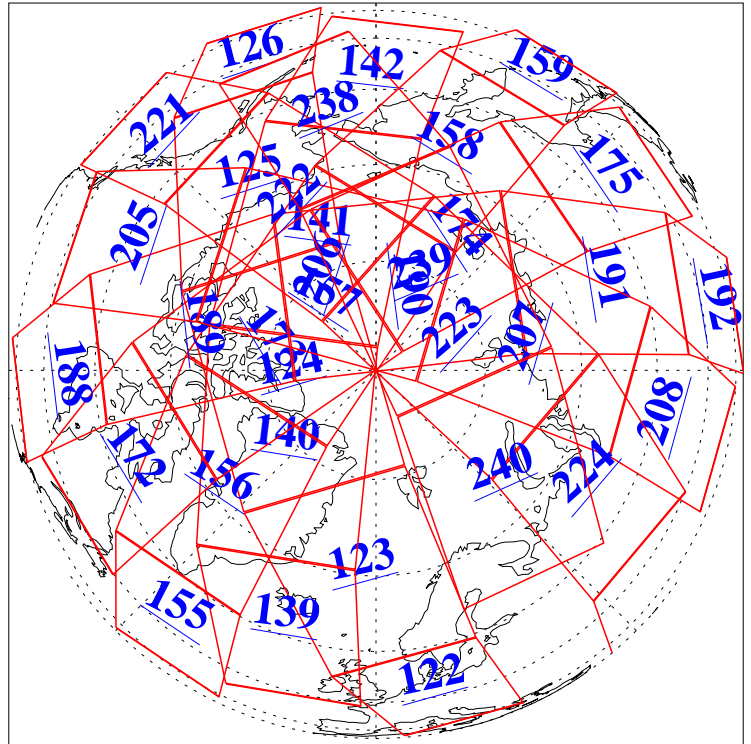

L1B Availability
AMSU Granules: 240
HSB Granules: 0
AIRS Granules: 240

17 Jan 2006
DoY 17
Aqua Day 1354
Granules: 1 to 120

Granules: 121 to 240

Legend: AMSU Available, HSB Available, AIRS Available

L1B Availability
AMSU Granules: 240
HSB Granules: 0
AIRS Granules: 240

17 Jan 2006
DoY 17
Aqua Day 1354
Ascending Granules

Descending Granules

Legend: AMSU Available, HSB Available, AIRS Available

L1B Availability
 AMSU Granules: 240
 HSB Granules: 0
 AIRS Granules: 240

17 Jan 2006
 DoY 17
 Aqua Day 1354

Northern Hemisphere Granules

Southern Hemisphere Granules

Legend: AMSU Available, HSB Available, AIRS Available