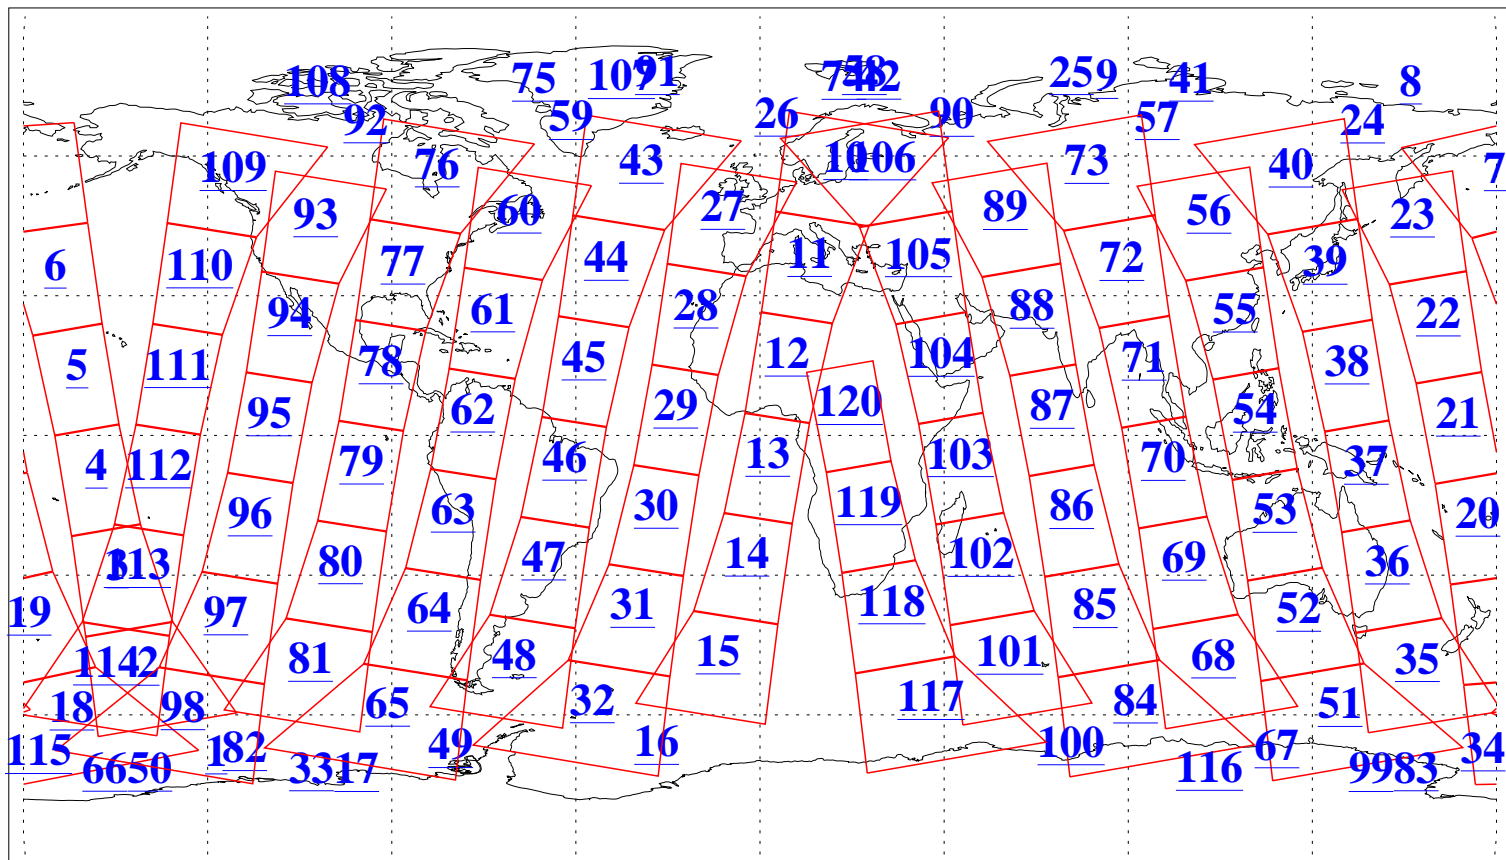

L1B Availability
AMSU Granules: 240
HSB Granules: 0
AIRS Granules: 240

17 Jan 2006
DoY 17
Aqua Day 1354
Granules: 1 to 120

Granules: 121 to 240

Legend: AMSU Available, HSB Available, AIRS Available

L1B Availability
AMSU Granules: 240
HSB Granules: 0
AIRS Granules: 240

17 Jan 2006
DoY 17
Aqua Day 1354
Ascending Granules

Descending Granules

Legend: AMSU Available, HSB Available, AIRS Available

L1B Availability
 AMSU Granules: 240
 HSB Granules: 0
 AIRS Granules: 240

17 Jan 2006
 DoY 17
 Aqua Day 1354

Northern Hemisphere Granules

Southern Hemisphere Granules

Legend: AMSU Available, HSB Available, AIRS Available