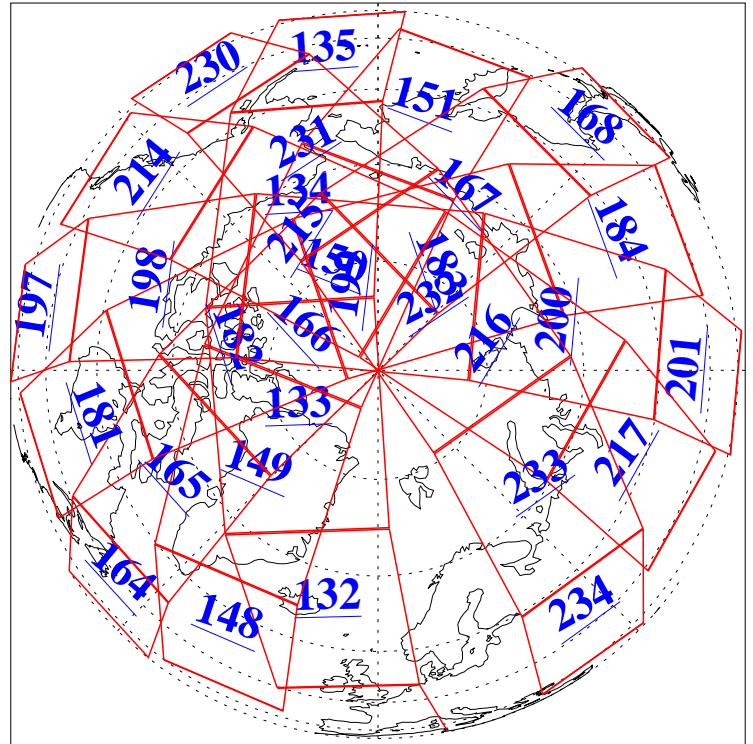

L1B Availability  
AMSU Granules: 240  
HSB Granules: 0  
AIRS Granules: 240

16 Jan 2006  
DoY 16  
Aqua Day 1353  
Granules: 1 to 120

Granules: 121 to 240

Legend: AMSU Available, HSB Available, AIRS Available

L1B Availability  
AMSU Granules: 240  
HSB Granules: 0  
AIRS Granules: 240

16 Jan 2006  
DoY 16  
Aqua Day 1353  
Ascending Granules

Descending Granules

Legend: AMSU Available, HSB Available, AIRS Available

### Northern Hemisphere Granules