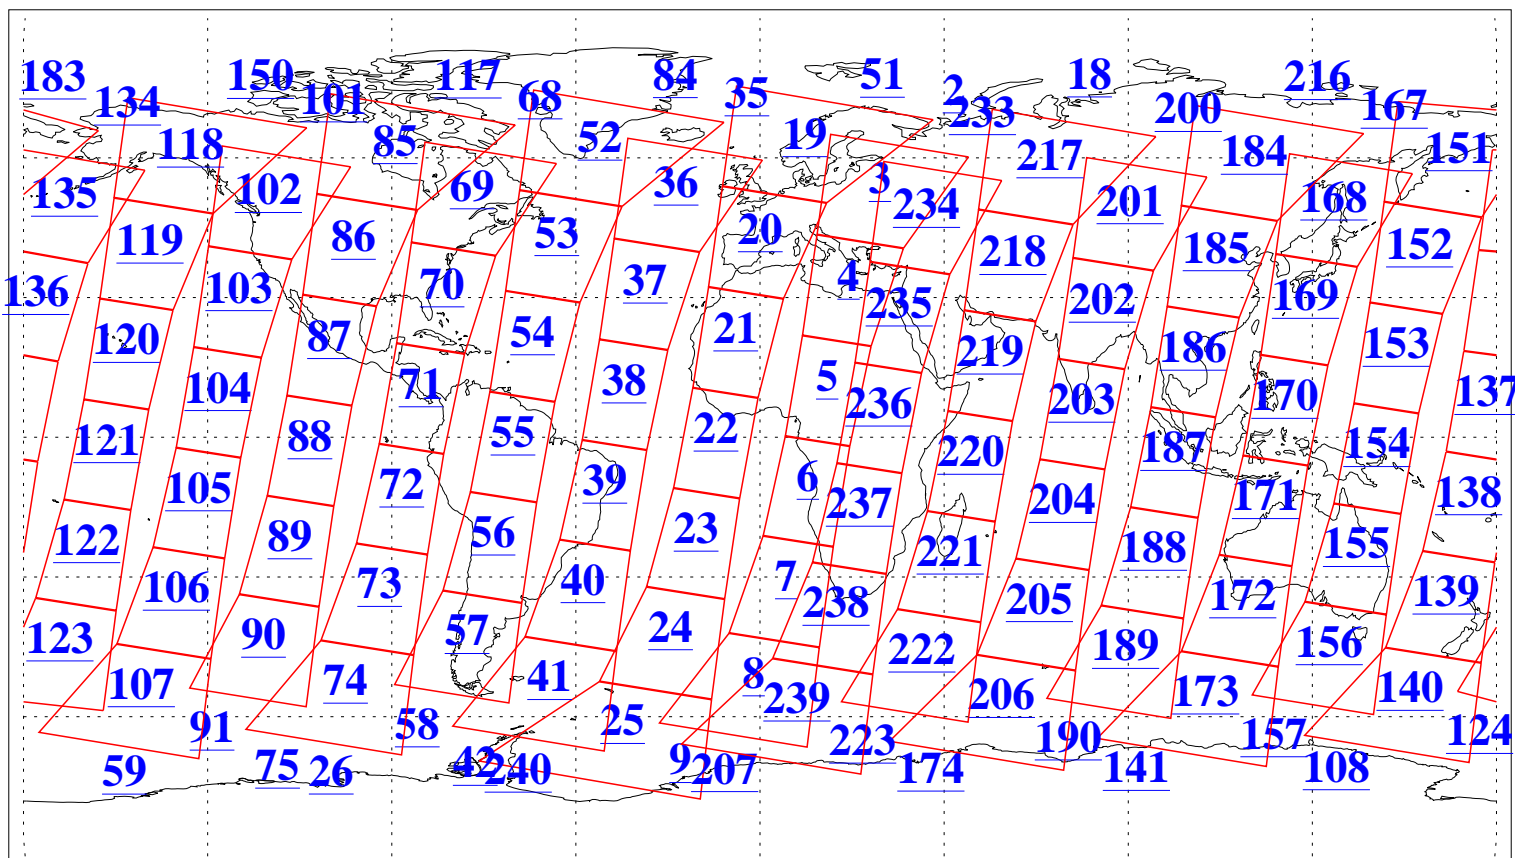

L1B Availability  
AMSU Granules: 240  
HSB Granules: 0  
AIRS Granules: 240

16 Jan 2006  
DoY 16  
Aqua Day 1353  
Granules: 1 to 120

Granules: 121 to 240

Legend: AMSU Available, HSB Available, AIRS Available

L1B Availability  
AMSU Granules: 240  
HSB Granules: 0  
AIRS Granules: 240

16 Jan 2006  
DoY 16  
Aqua Day 1353  
Ascending Granules

Descending Granules

Legend: AMSU Available, HSB Available, AIRS Available