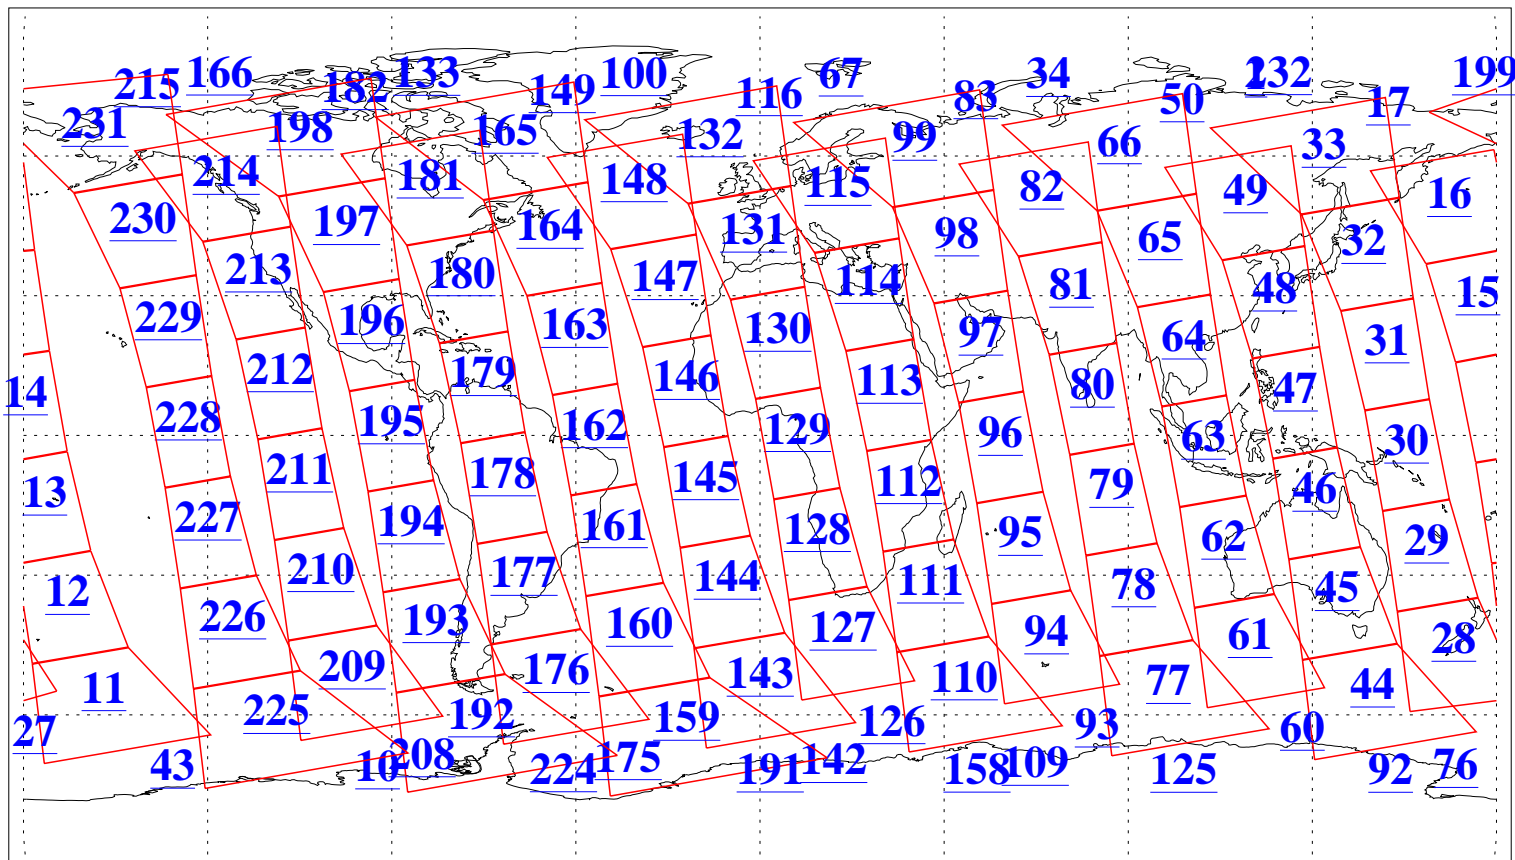

L1B Availability  
AMSU Granules: 240  
HSB Granules: 0  
AIRS Granules: 240

16 Jan 2006  
DoY 16  
Aqua Day 1353  
Granules: 1 to 120

Granules: 121 to 240

Legend: AMSU Available, HSB Available, AIRS Available

L1B Availability  
AMSU Granules: 240  
HSB Granules: 0  
AIRS Granules: 240

16 Jan 2006  
DoY 16  
Aqua Day 1353  
Ascending Granules

Descending Granules

Legend: AMSU Available, HSB Available, AIRS Available

### Northern Hemisphere Granules