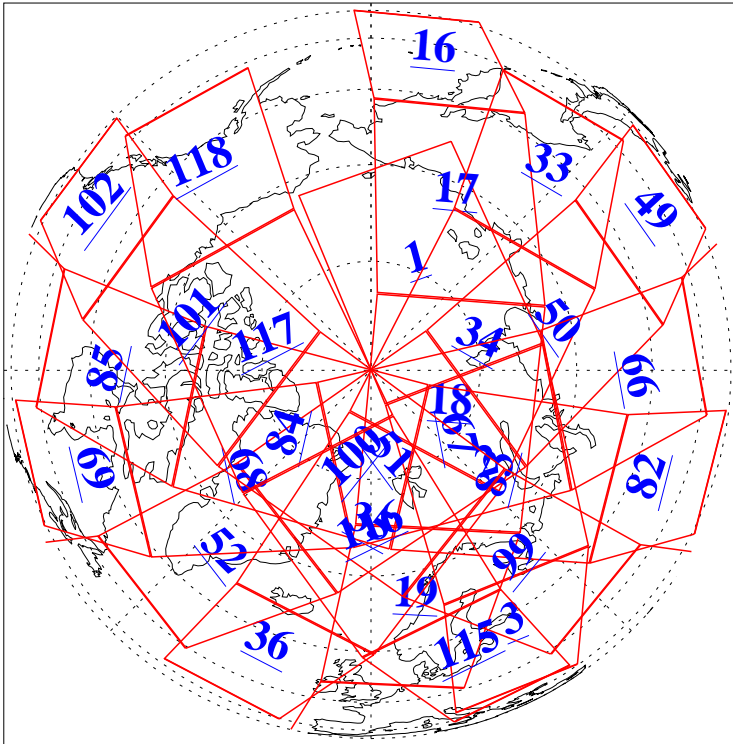

L1B Availability  
AMSU Granules: 240  
HSB Granules: 0  
AIRS Granules: 240

16 Jan 2006  
DoY 16  
Aqua Day 1353  
Granules: 1 to 120

Granules: 121 to 240

Legend: AMSU Available, HSB Available, AIRS Available

L1B Availability  
AMSU Granules: 240  
HSB Granules: 0  
AIRS Granules: 240

16 Jan 2006  
DoY 16  
Aqua Day 1353  
Ascending Granules

Descending Granules

Legend: AMSU Available, HSB Available, AIRS Available

L1B Availability  
AMSU Granules: 240  
HSB Granules: 0  
AIRS Granules: 240

16 Jan 2006  
DoY 16  
Aqua Day 1353

### Northern Hemisphere Granules