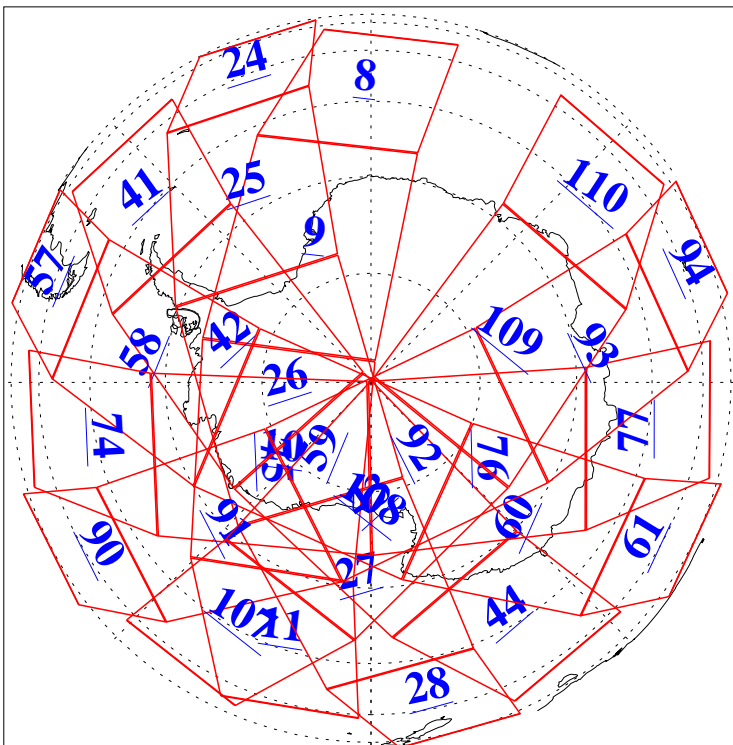

Legend: AMSU Available, HSB Available, AIRS Available