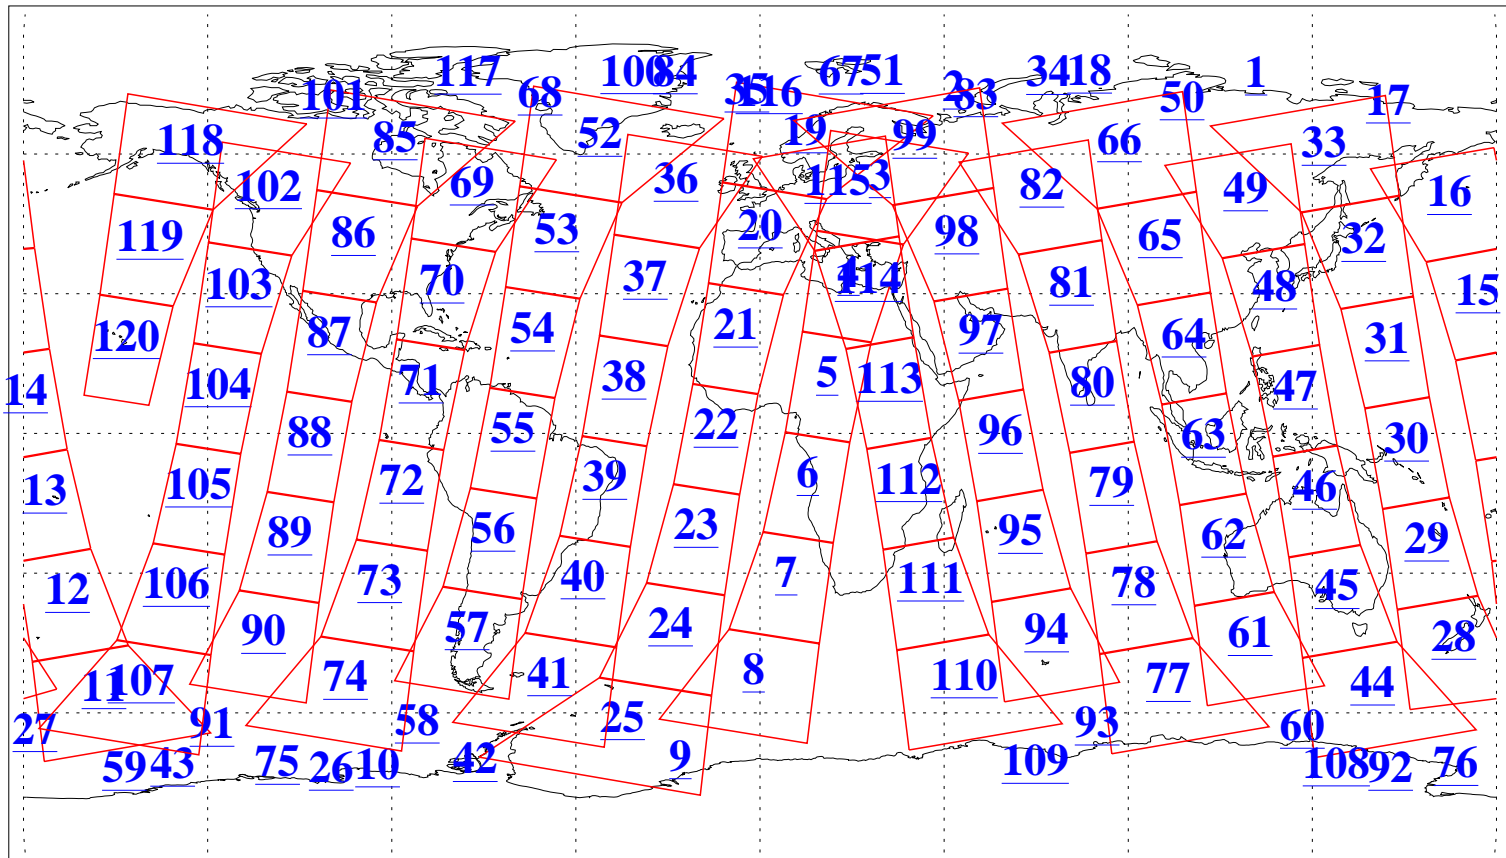

L1B Availability  
AMSU Granules: 240  
HSB Granules: 0  
AIRS Granules: 240

16 Jan 2006  
DoY 16  
Aqua Day 1353  
Granules: 1 to 120

Granules: 121 to 240

Legend: AMSU Available, HSB Available, AIRS Available

L1B Availability  
AMSU Granules: 240  
HSB Granules: 0  
AIRS Granules: 240

16 Jan 2006  
DoY 16  
Aqua Day 1353  
Ascending Granules

Descending Granules

Legend: AMSU Available, HSB Available, AIRS Available