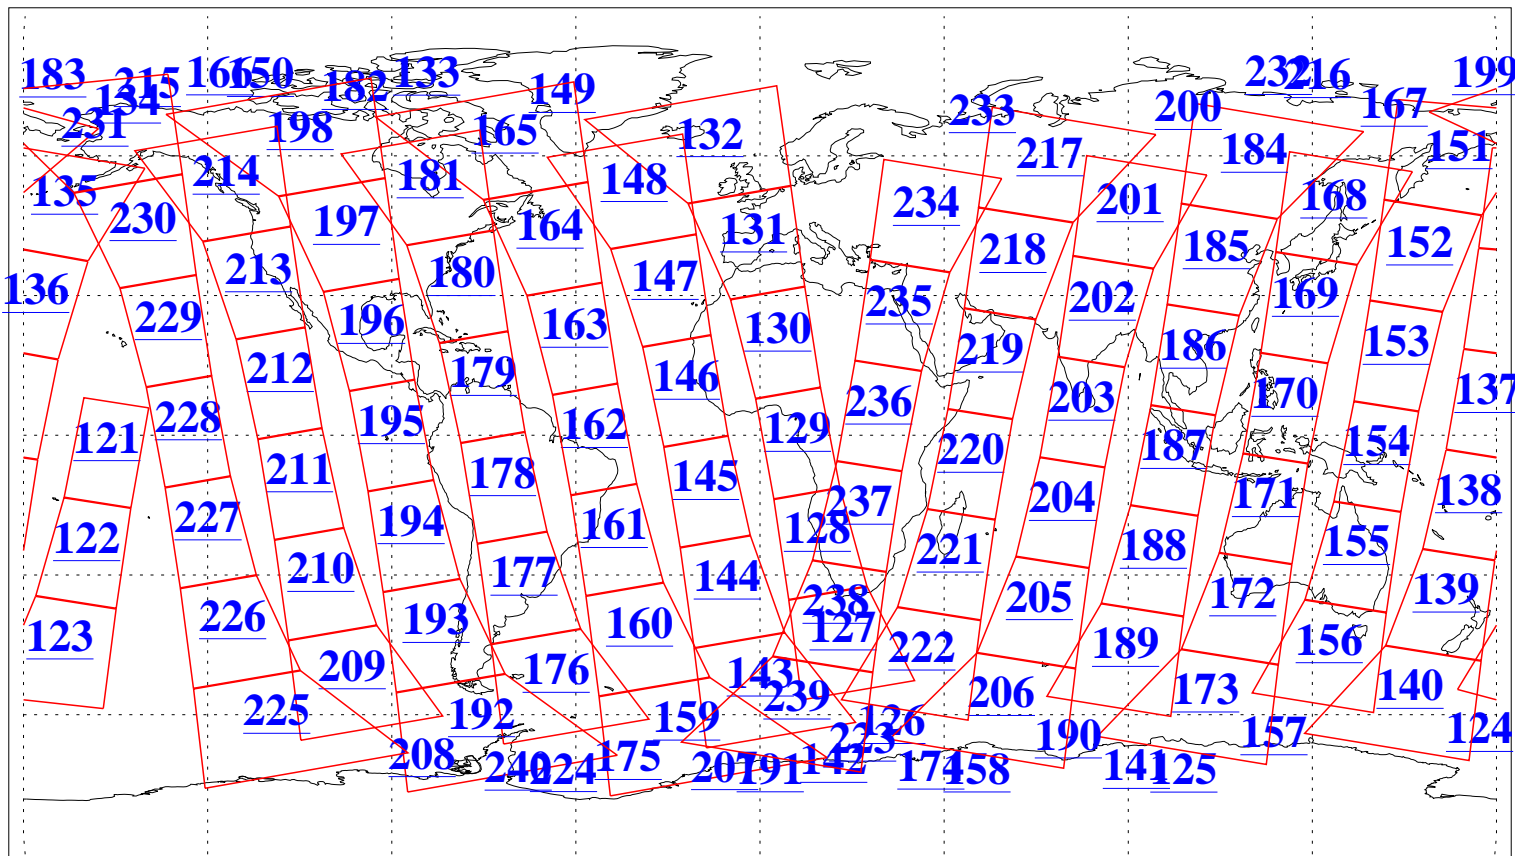

L1B Availability  
AMSU Granules: 240  
HSB Granules: 0  
AIRS Granules: 240

16 Jan 2006  
DoY 16  
Aqua Day 1353  
Granules: 1 to 120

Granules: 121 to 240

Legend: AMSU Available, HSB Available, AIRS Available

L1B Availability  
AMSU Granules: 240  
HSB Granules: 0  
AIRS Granules: 240

16 Jan 2006  
DoY 16  
Aqua Day 1353  
Ascending Granules

Descending Granules

Legend: AMSU Available, HSB Available, AIRS Available