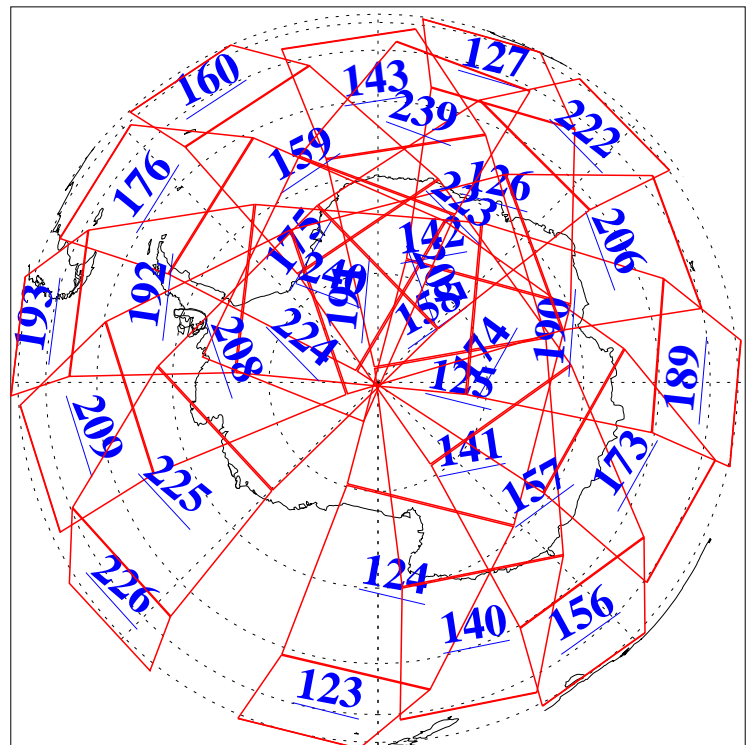

Legend: AMSU Available, HSB Available, AIRS Available