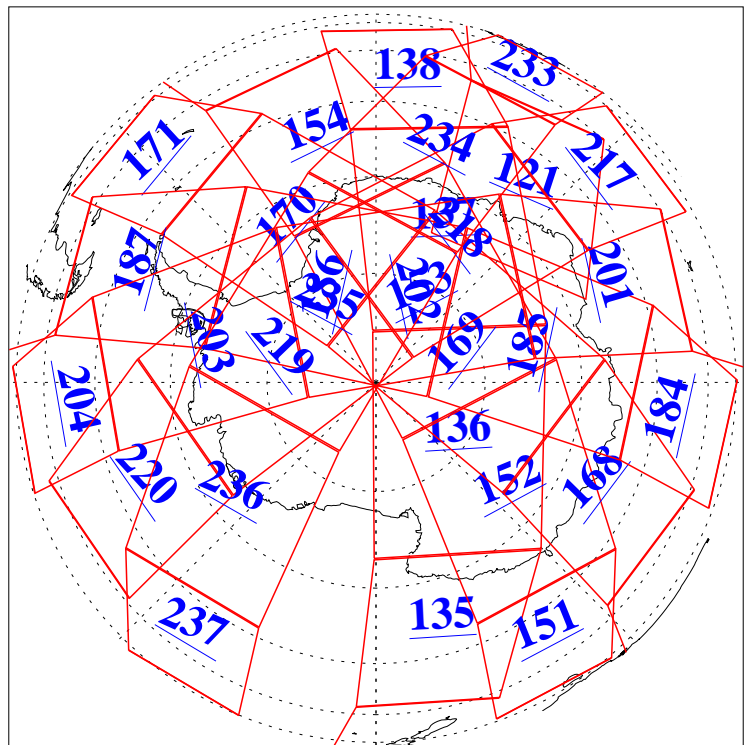

L1B Availability
AMSU Granules: 240
HSB Granules: 0
AIRS Granules: 240

13 Jan 2006
DoY 13
Aqua Day 1350
Granules: 1 to 120

Granules: 121 to 240

Legend: AMSU Available, HSB Available, AIRS Available

L1B Availability
AMSU Granules: 240
HSB Granules: 0
AIRS Granules: 240

13 Jan 2006
DoY 13
Aqua Day 1350
Ascending Granules

Descending Granules

Legend: AMSU Available, HSB Available, AIRS Available

L1B Availability
 AMSU Granules: 240
 HSB Granules: 0
 AIRS Granules: 240

13 Jan 2006
 DoY 13
 Aqua Day 1350

Northern Hemisphere Granules

Southern Hemisphere Granules

Legend: AMSU Available, HSB Available, AIRS Available