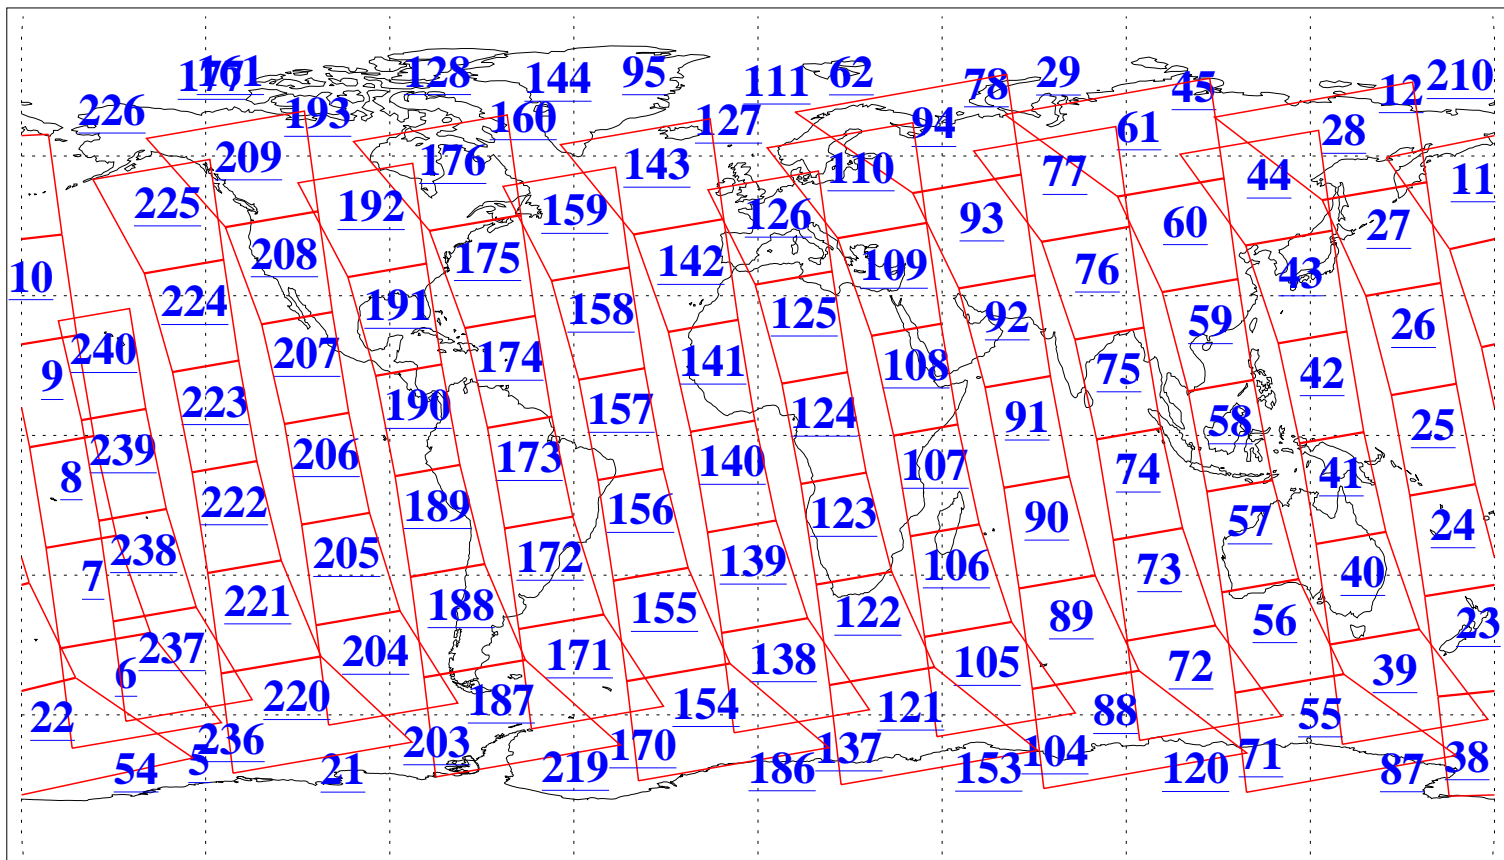

L1B Availability
AMSU Granules: 240
HSB Granules: 0
AIRS Granules: 240

13 Jan 2006
DoY 13
Aqua Day 1350
Granules: 1 to 120

Granules: 121 to 240

Legend: AMSU Available, HSB Available, AIRS Available

L1B Availability
AMSU Granules: 240
HSB Granules: 0
AIRS Granules: 240

13 Jan 2006
DoY 13
Aqua Day 1350
Ascending Granules

Descending Granules

Legend: AMSU Available, HSB Available, AIRS Available

L1B Availability
 AMSU Granules: 240
 HSB Granules: 0
 AIRS Granules: 240

13 Jan 2006
 DoY 13
 Aqua Day 1350

Northern Hemisphere Granules

Southern Hemisphere Granules

Legend: AMSU Available, HSB Available, AIRS Available