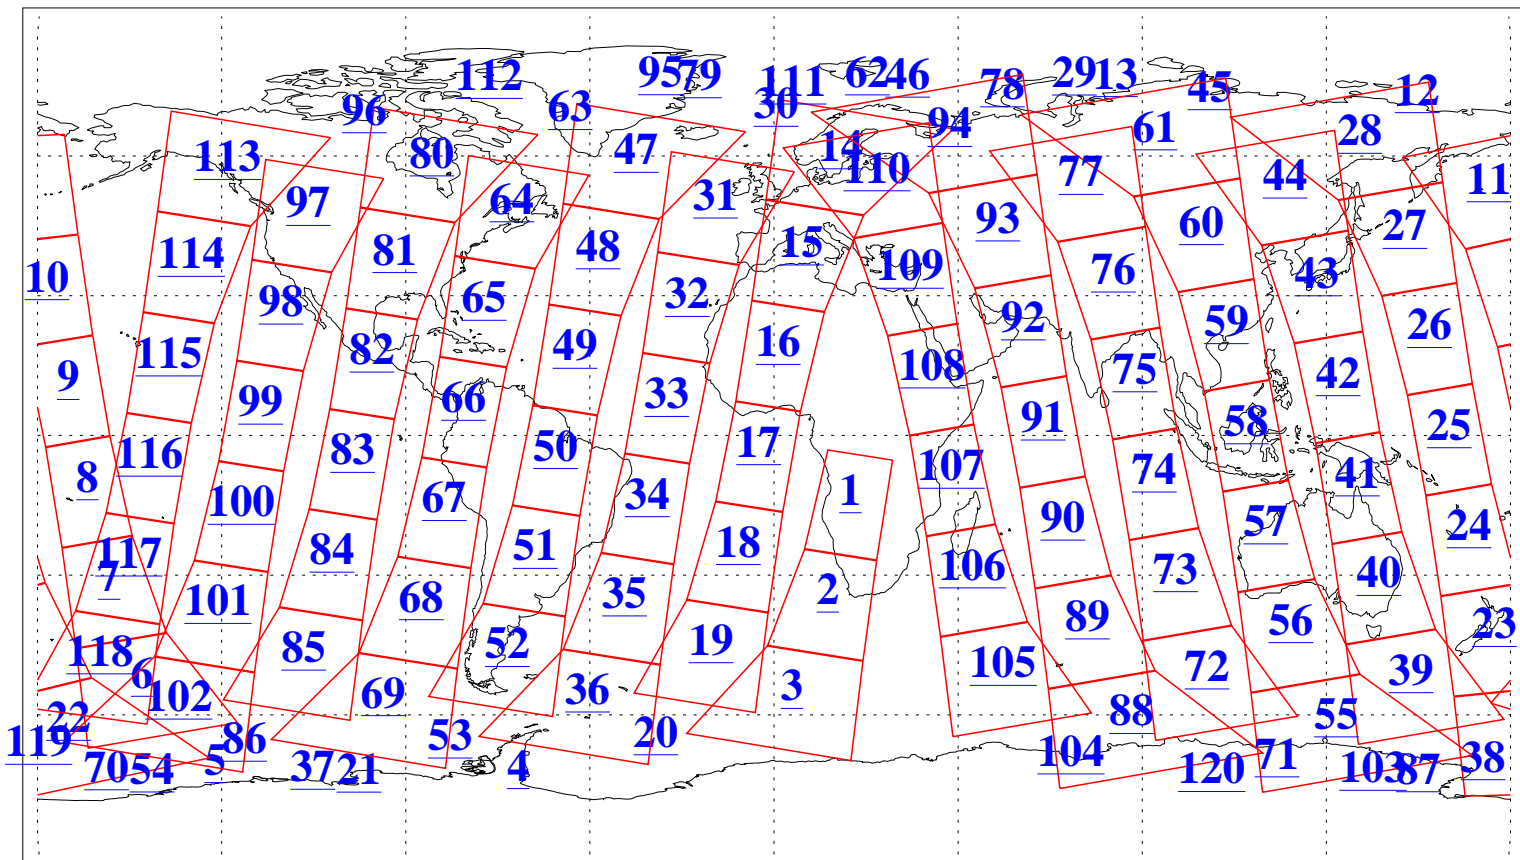

L1B Availability
AMSU Granules: 240
HSB Granules: 0
AIRS Granules: 240

13 Jan 2006
DoY 13
Aqua Day 1350
Granules: 1 to 120

Granules: 121 to 240

Legend: AMSU Available, HSB Available, AIRS Available

L1B Availability
AMSU Granules: 240
HSB Granules: 0
AIRS Granules: 240

13 Jan 2006
DoY 13
Aqua Day 1350
Ascending Granules

Descending Granules

Legend: AMSU Available, HSB Available, AIRS Available

L1B Availability
 AMSU Granules: 240
 HSB Granules: 0
 AIRS Granules: 240

13 Jan 2006
 DoY 13
 Aqua Day 1350

Northern Hemisphere Granules

Southern Hemisphere Granules

Legend: AMSU Available, HSB Available, AIRS Available