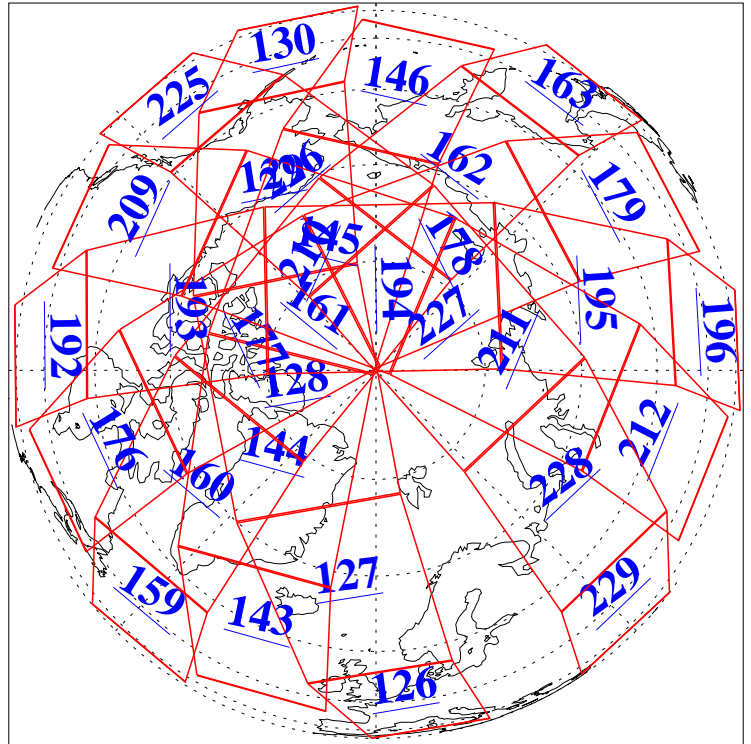

13 Jan 2006
DoY 13
Aqua Day 1350
Ascending Granules

Descending Granules

Legend: AMSU Available, HSB Available, AIRS Available

L1B Availability
 AMSU Granules: 240
 HSB Granules: 0
 AIRS Granules: 240

13 Jan 2006
 DoY 13
 Aqua Day 1350

Northern Hemisphere Granules

Southern Hemisphere Granules

Legend: AMSU Available, HSB Available, AIRS Available