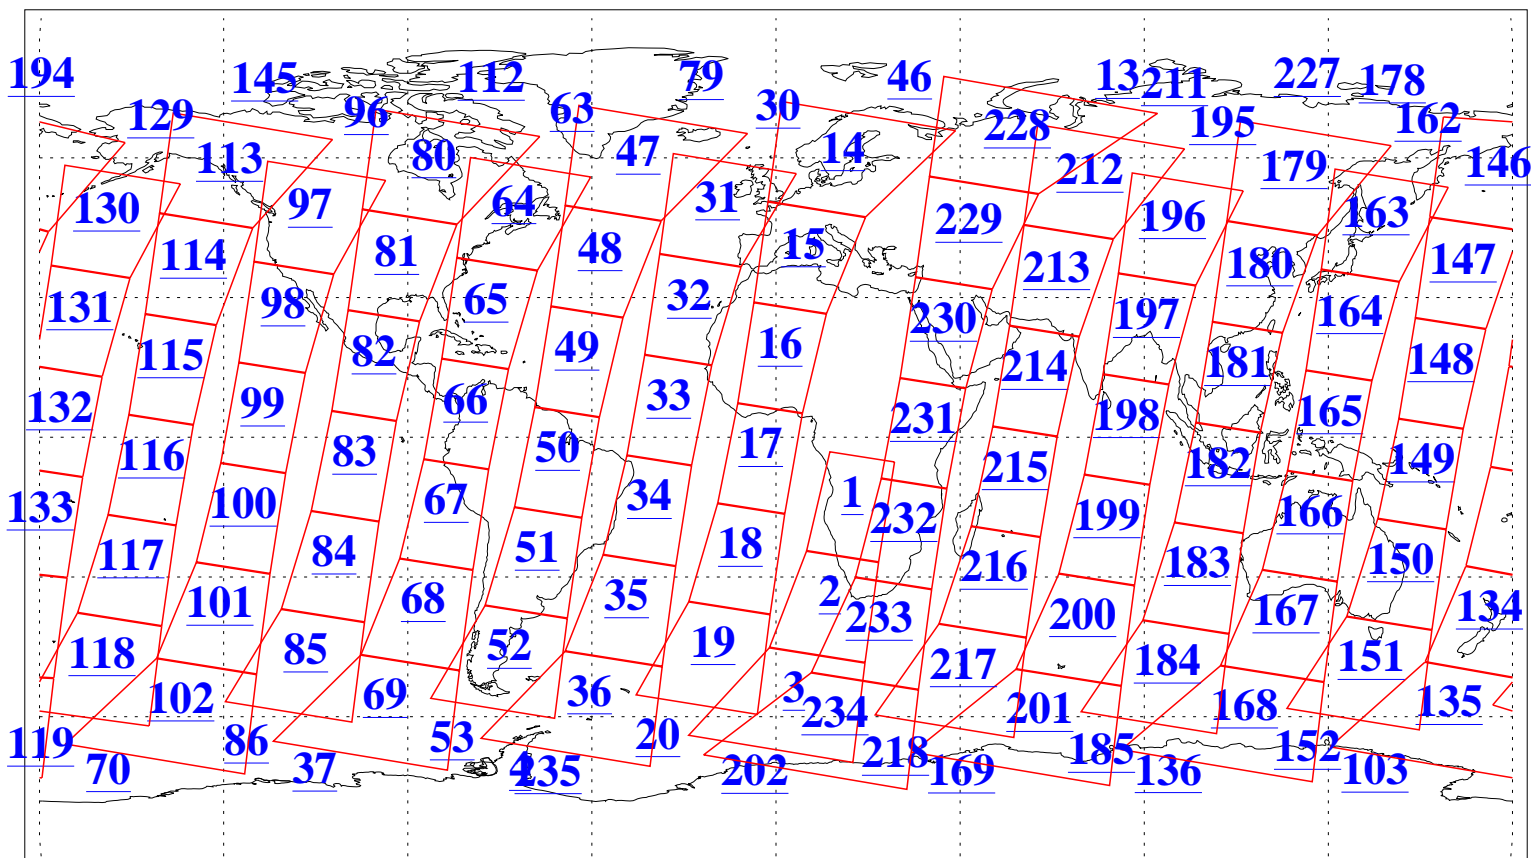

L1B Availability
AMSU Granules: 240
HSB Granules: 0
AIRS Granules: 240

13 Jan 2006
DoY 13
Aqua Day 1350
Granules: 1 to 120

Granules: 121 to 240

Legend: AMSU Available, HSB Available, AIRS Available

L1B Availability
AMSU Granules: 240
HSB Granules: 0
AIRS Granules: 240

13 Jan 2006
DoY 13
Aqua Day 1350
Ascending Granules

Descending Granules

Legend: AMSU Available, HSB Available, AIRS Available

L1B Availability
 AMSU Granules: 240
 HSB Granules: 0
 AIRS Granules: 240

13 Jan 2006
 DoY 13
 Aqua Day 1350

Northern Hemisphere Granules

Southern Hemisphere Granules

Legend: AMSU Available, HSB Available, AIRS Available