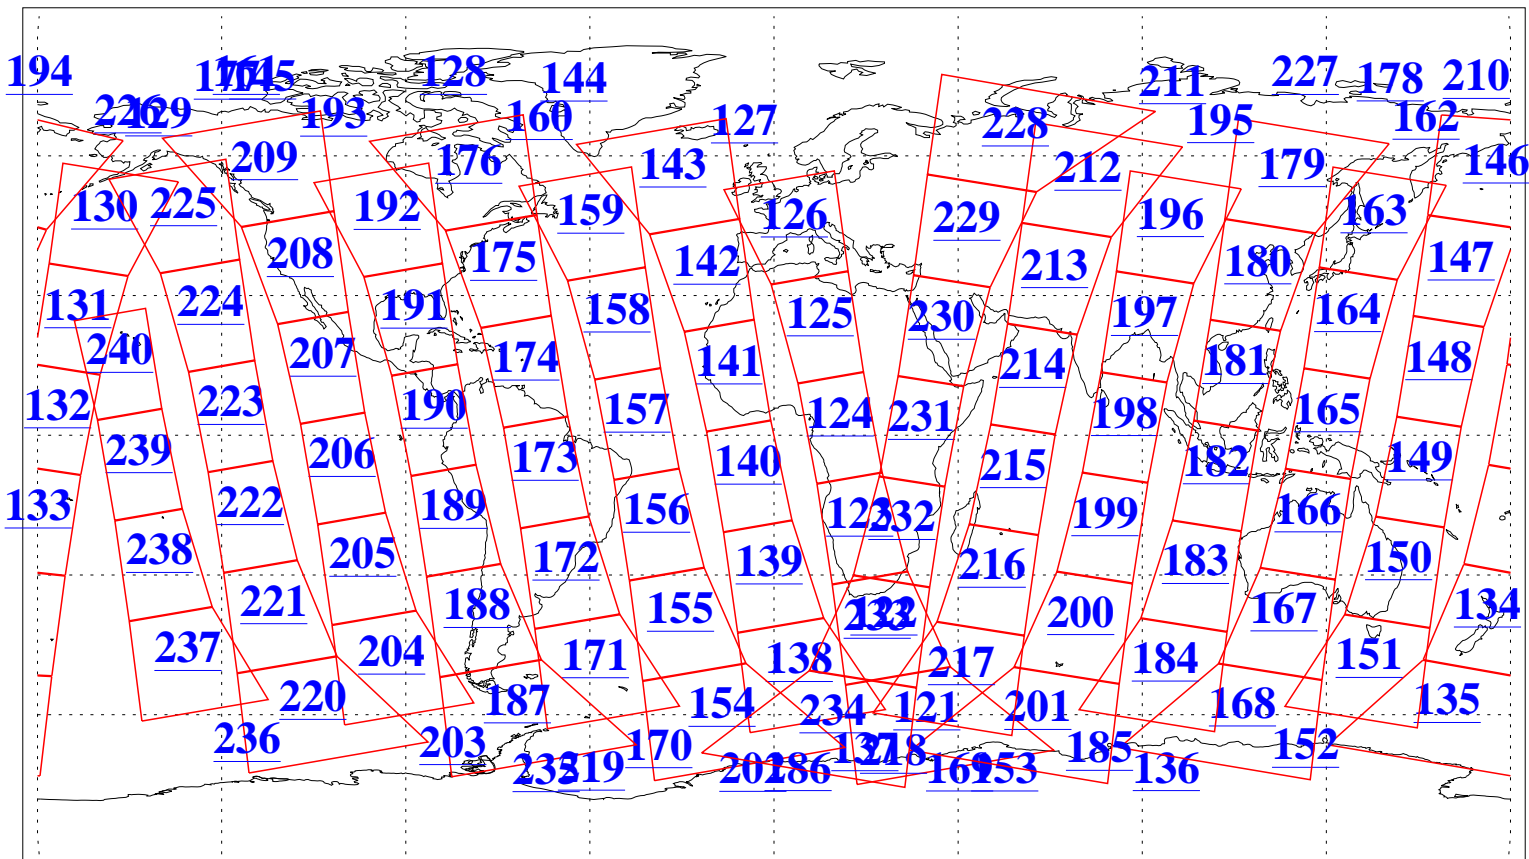

L1B Availability
AMSU Granules: 240
HSB Granules: 0
AIRS Granules: 240

13 Jan 2006
DoY 13
Aqua Day 1350
Granules: 1 to 120

Granules: 121 to 240

Legend: AMSU Available, HSB Available, AIRS Available

L1B Availability
AMSU Granules: 240
HSB Granules: 0
AIRS Granules: 240

13 Jan 2006
DoY 13
Aqua Day 1350
Ascending Granules

Descending Granules

Legend: AMSU Available, HSB Available, AIRS Available

L1B Availability
 AMSU Granules: 240
 HSB Granules: 0
 AIRS Granules: 240

13 Jan 2006
 DoY 13
 Aqua Day 1350

Northern Hemisphere Granules

Southern Hemisphere Granules

Legend: AMSU Available, HSB Available, AIRS Available