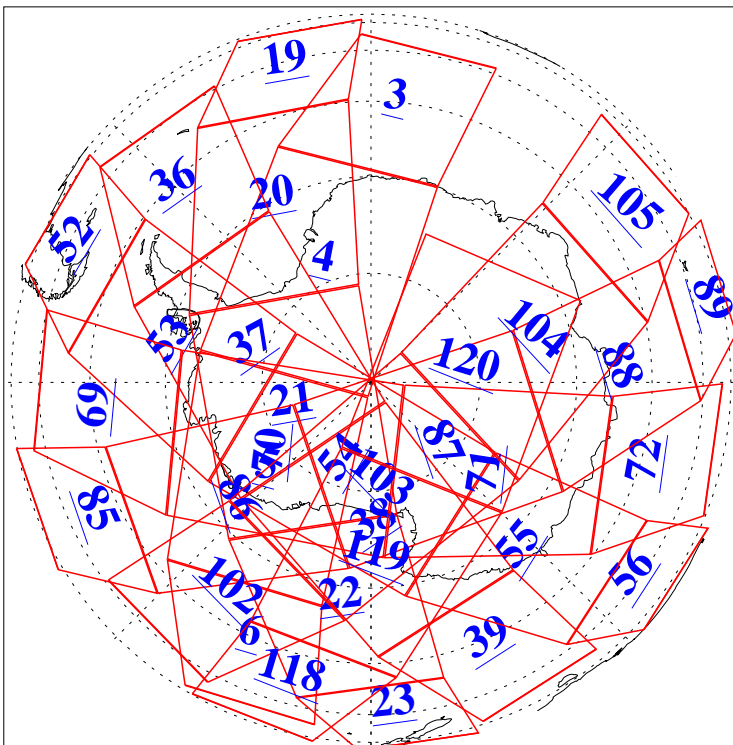

L1B Availability
AMSU Granules: 240
HSB Granules: 0
AIRS Granules: 240

13 Jan 2006
DoY 13
Aqua Day 1350
Granules: 1 to 120

Granules: 121 to 240

Legend: AMSU Available, HSB Available, AIRS Available

L1B Availability
AMSU Granules: 240
HSB Granules: 0
AIRS Granules: 240

13 Jan 2006
DoY 13
Aqua Day 1350
Ascending Granules

Descending Granules

Legend: AMSU Available, HSB Available, AIRS Available

L1B Availability
 AMSU Granules: 240
 HSB Granules: 0
 AIRS Granules: 240

13 Jan 2006
 DoY 13
 Aqua Day 1350

Northern Hemisphere Granules

Southern Hemisphere Granules

Legend: AMSU Available, HSB Available, AIRS Available