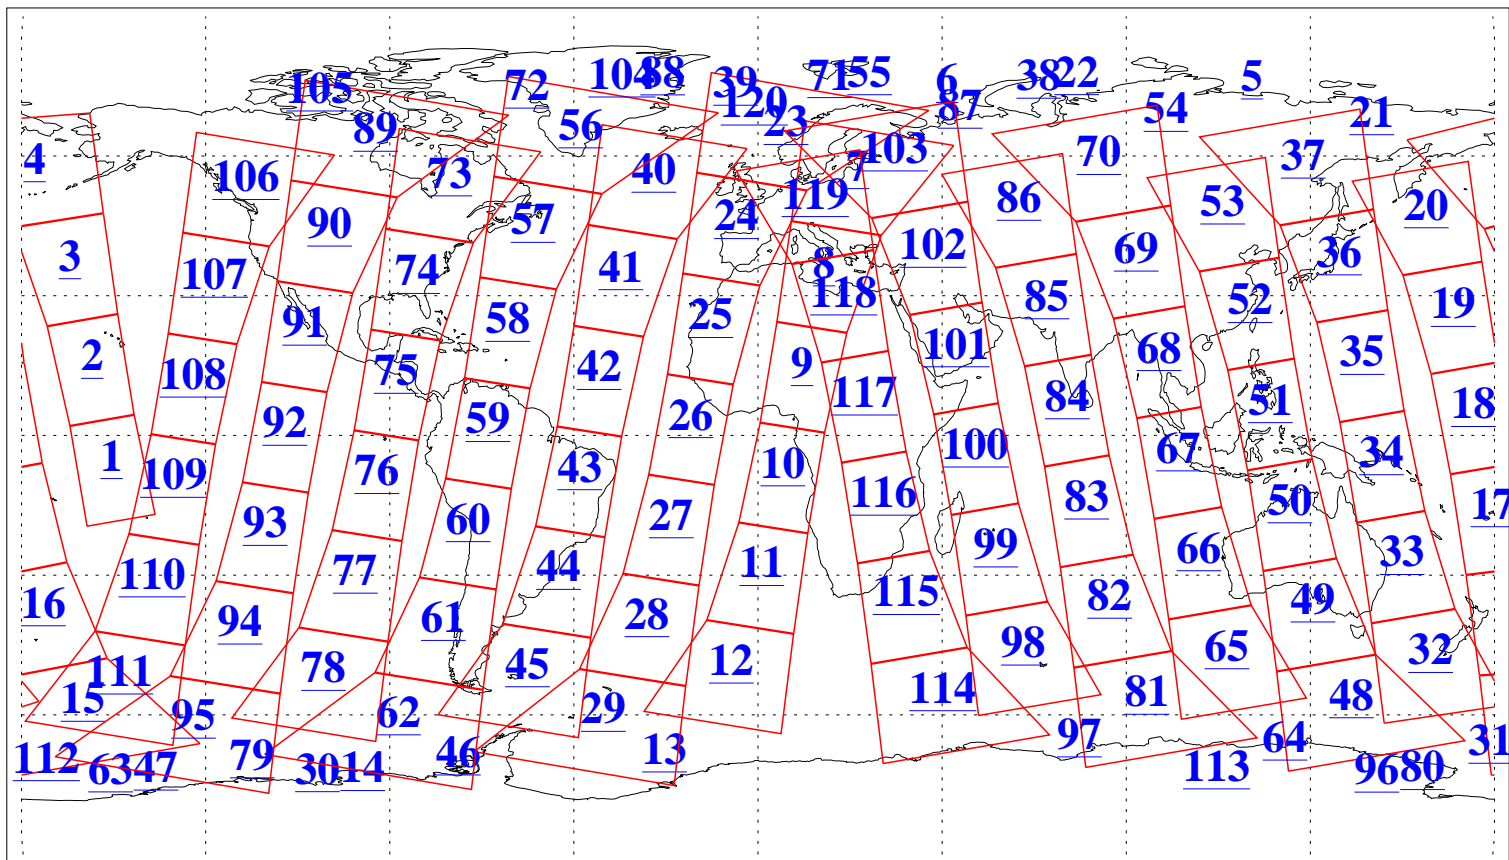

L1B Availability
AMSU Granules: 240
HSB Granules: 0
AIRS Granules: 240

12 Jan 2006
DoY 12
Aqua Day 1349
Granules: 1 to 120

Granules: 121 to 240

Legend: AMSU Available, HSB Available, AIRS Available

L1B Availability
AMSU Granules: 240
HSB Granules: 0
AIRS Granules: 240

12 Jan 2006
DoY 12
Aqua Day 1349
Ascending Granules

Descending Granules

Legend: AMSU Available, HSB Available, AIRS Available

L1B Availability
 AMSU Granules: 240
 HSB Granules: 0
 AIRS Granules: 240

12 Jan 2006
 DoY 12
 Aqua Day 1349

Northern Hemisphere Granules

Southern Hemisphere Granules

Legend: AMSU Available, HSB Available, AIRS Available