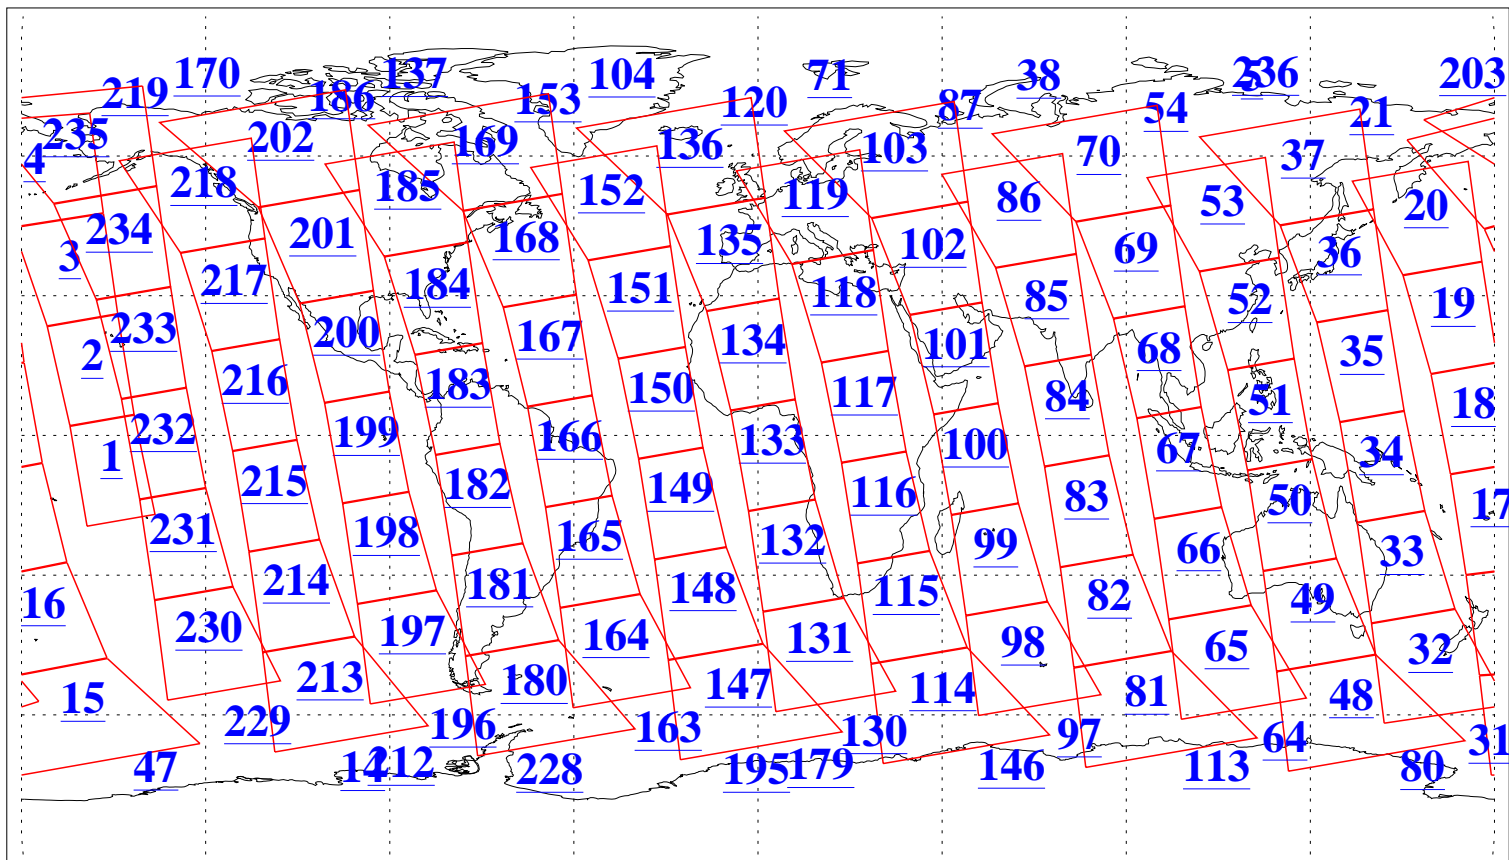

L1B Availability
AMSU Granules: 240
HSB Granules: 0
AIRS Granules: 240

12 Jan 2006
DoY 12
Aqua Day 1349
Granules: 1 to 120

Granules: 121 to 240

Legend: AMSU Available, HSB Available, AIRS Available

L1B Availability
AMSU Granules: 240
HSB Granules: 0
AIRS Granules: 240

12 Jan 2006
DoY 12
Aqua Day 1349
Ascending Granules

Descending Granules

Legend: AMSU Available, HSB Available, AIRS Available

L1B Availability
 AMSU Granules: 240
 HSB Granules: 0
 AIRS Granules: 240

12 Jan 2006
 DoY 12
 Aqua Day 1349

Northern Hemisphere Granules

Southern Hemisphere Granules

Legend: AMSU Available, HSB Available, AIRS Available