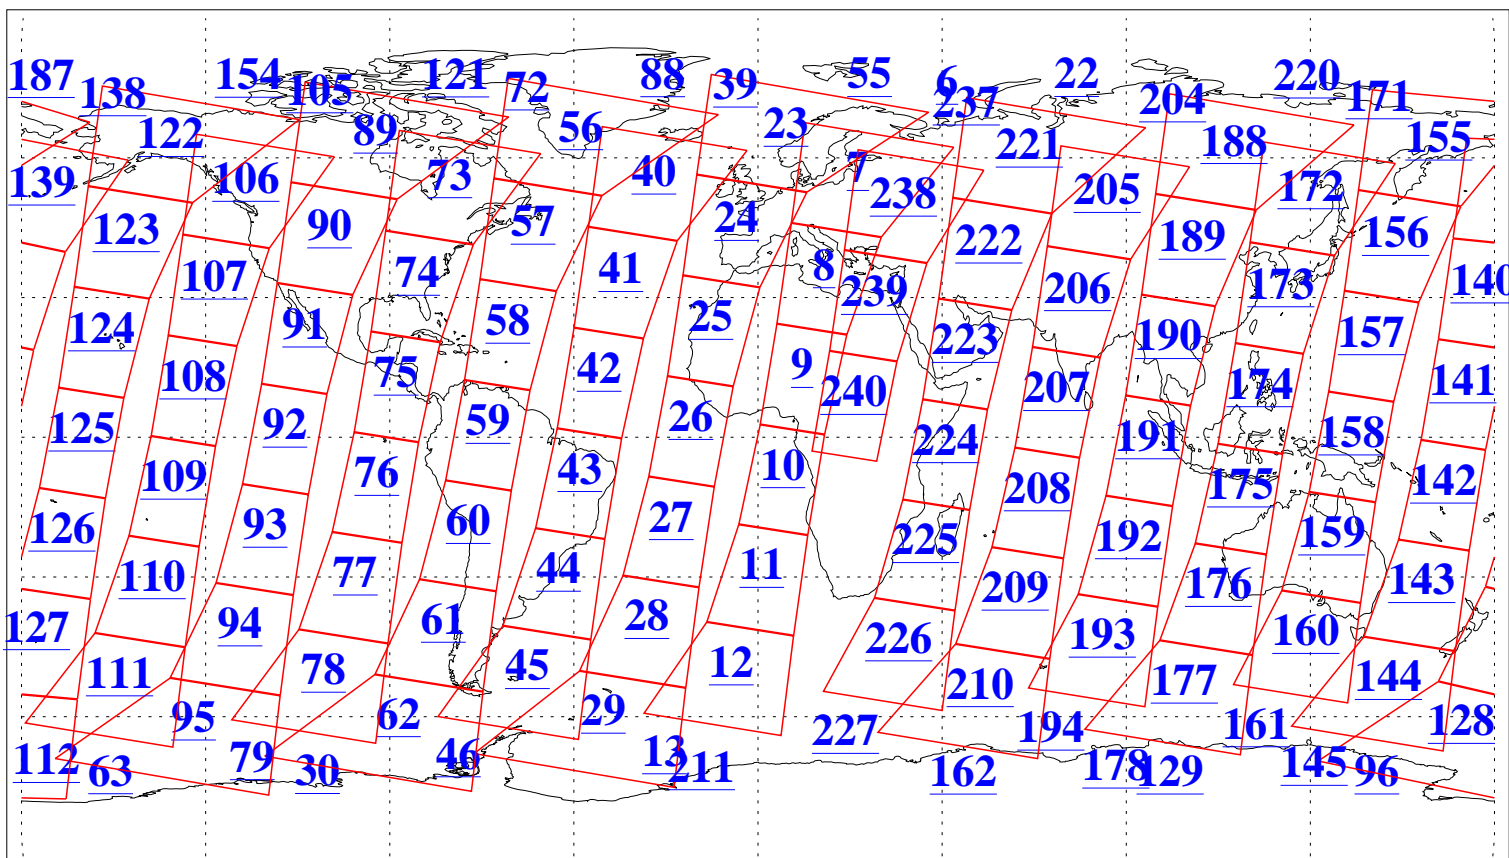

L1B Availability
AMSU Granules: 240
HSB Granules: 0
AIRS Granules: 240

12 Jan 2006
DoY 12
Aqua Day 1349
Granules: 1 to 120

Granules: 121 to 240

Legend: AMSU Available, HSB Available, AIRS Available

L1B Availability
AMSU Granules: 240
HSB Granules: 0
AIRS Granules: 240

12 Jan 2006
DoY 12
Aqua Day 1349
Ascending Granules

Descending Granules

Legend: AMSU Available, HSB Available, AIRS Available

L1B Availability
 AMSU Granules: 240
 HSB Granules: 0
 AIRS Granules: 240

12 Jan 2006
 DoY 12
 Aqua Day 1349

Northern Hemisphere Granules

Southern Hemisphere Granules

Legend: AMSU Available, HSB Available, AIRS Available