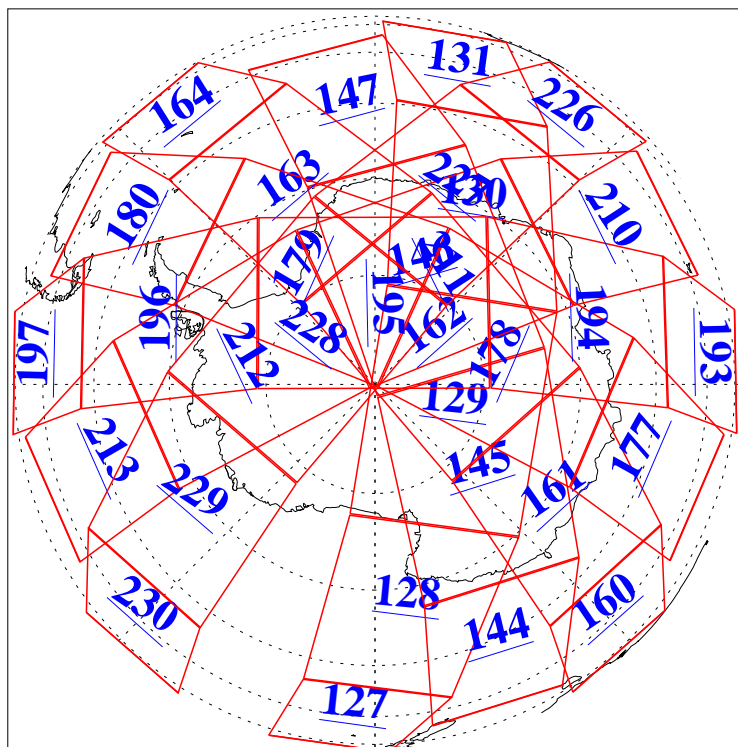

L1B Availability
AMSU Granules: 240
HSB Granules: 0
AIRS Granules: 240

12 Jan 2006
DoY 12
Aqua Day 1349
Granules: 1 to 120

Granules: 121 to 240

Legend: AMSU Available, HSB Available, AIRS Available

L1B Availability
AMSU Granules: 240
HSB Granules: 0
AIRS Granules: 240

12 Jan 2006
DoY 12
Aqua Day 1349
Ascending Granules

Descending Granules

Legend: AMSU Available, HSB Available, AIRS Available

L1B Availability
 AMSU Granules: 240
 HSB Granules: 0
 AIRS Granules: 240

12 Jan 2006
 DoY 12
 Aqua Day 1349

Northern Hemisphere Granules

Southern Hemisphere Granules

Legend: AMSU Available, HSB Available, AIRS Available