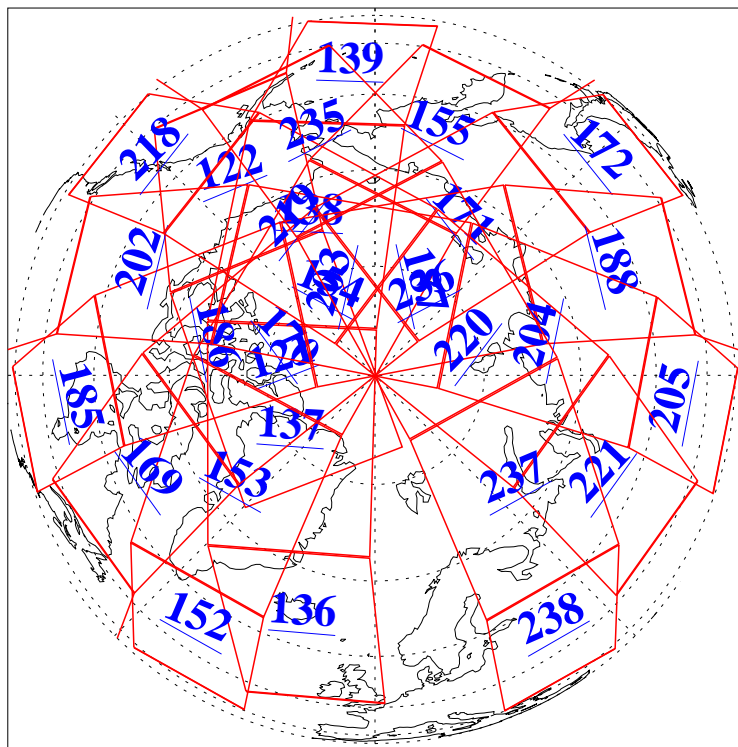

L1B Availability
AMSU Granules: 240
HSB Granules: 0
AIRS Granules: 240

12 Jan 2006
DoY 12
Aqua Day 1349
Granules: 1 to 120

Granules: 121 to 240

Legend: AMSU Available, HSB Available, AIRS Available

L1B Availability
AMSU Granules: 240
HSB Granules: 0
AIRS Granules: 240

12 Jan 2006
DoY 12
Aqua Day 1349
Ascending Granules

Descending Granules

Legend: AMSU Available, HSB Available, AIRS Available

L1B Availability
 AMSU Granules: 240
 HSB Granules: 0
 AIRS Granules: 240

12 Jan 2006
 DoY 12
 Aqua Day 1349

Northern Hemisphere Granules

Southern Hemisphere Granules

Legend: AMSU Available, HSB Available, AIRS Available