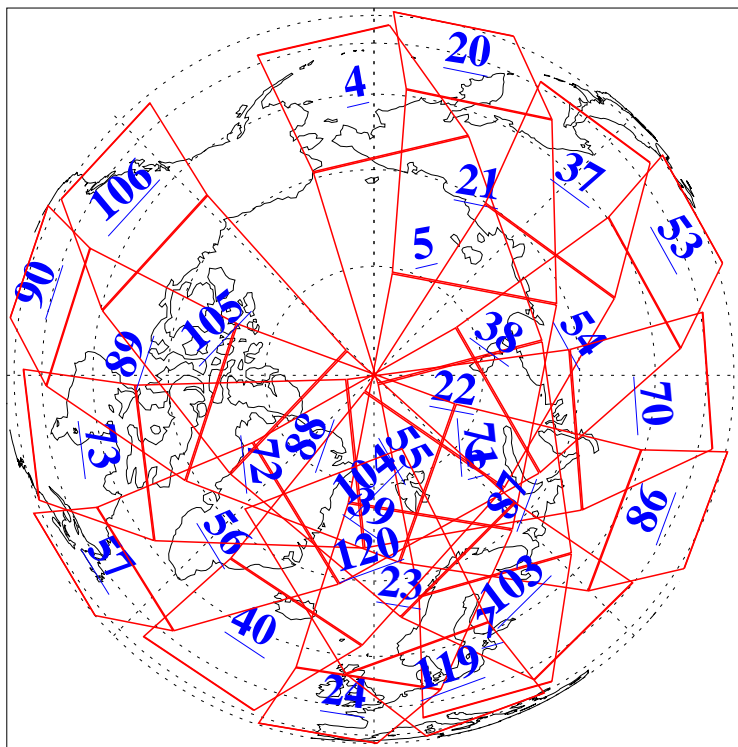

L1B Availability
AMSU Granules: 240
HSB Granules: 0
AIRS Granules: 240

12 Jan 2006
DoY 12
Aqua Day 1349
Granules: 1 to 120

Granules: 121 to 240

Legend: AMSU Available, HSB Available, AIRS Available

L1B Availability
AMSU Granules: 240
HSB Granules: 0
AIRS Granules: 240

12 Jan 2006
DoY 12
Aqua Day 1349
Ascending Granules

Descending Granules

Legend: AMSU Available, HSB Available, AIRS Available

L1B Availability
 AMSU Granules: 240
 HSB Granules: 0
 AIRS Granules: 240

12 Jan 2006
 DoY 12
 Aqua Day 1349

Northern Hemisphere Granules

Southern Hemisphere Granules

Legend: AMSU Available, HSB Available, AIRS Available