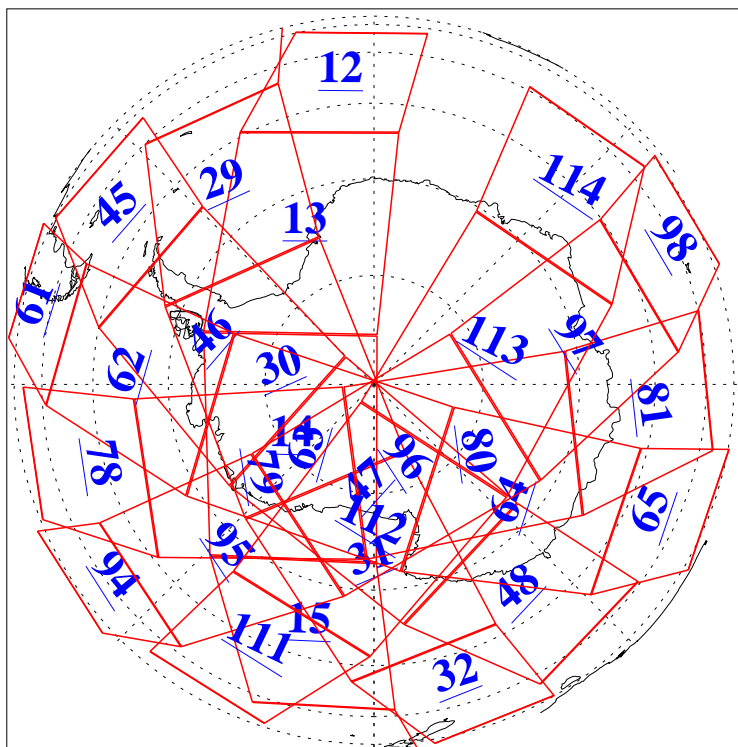

L1B Availability
AMSU Granules: 240
HSB Granules: 0
AIRS Granules: 240

12 Jan 2006
DoY 12
Aqua Day 1349
Granules: 1 to 120

Granules: 121 to 240

Legend: AMSU Available, HSB Available, AIRS Available

L1B Availability
AMSU Granules: 240
HSB Granules: 0
AIRS Granules: 240

12 Jan 2006
DoY 12
Aqua Day 1349
Ascending Granules

Descending Granules

Legend: AMSU Available, HSB Available, AIRS Available

L1B Availability
 AMSU Granules: 240
 HSB Granules: 0
 AIRS Granules: 240

12 Jan 2006
 DoY 12
 Aqua Day 1349

Northern Hemisphere Granules

Southern Hemisphere Granules

Legend: AMSU Available, HSB Available, AIRS Available