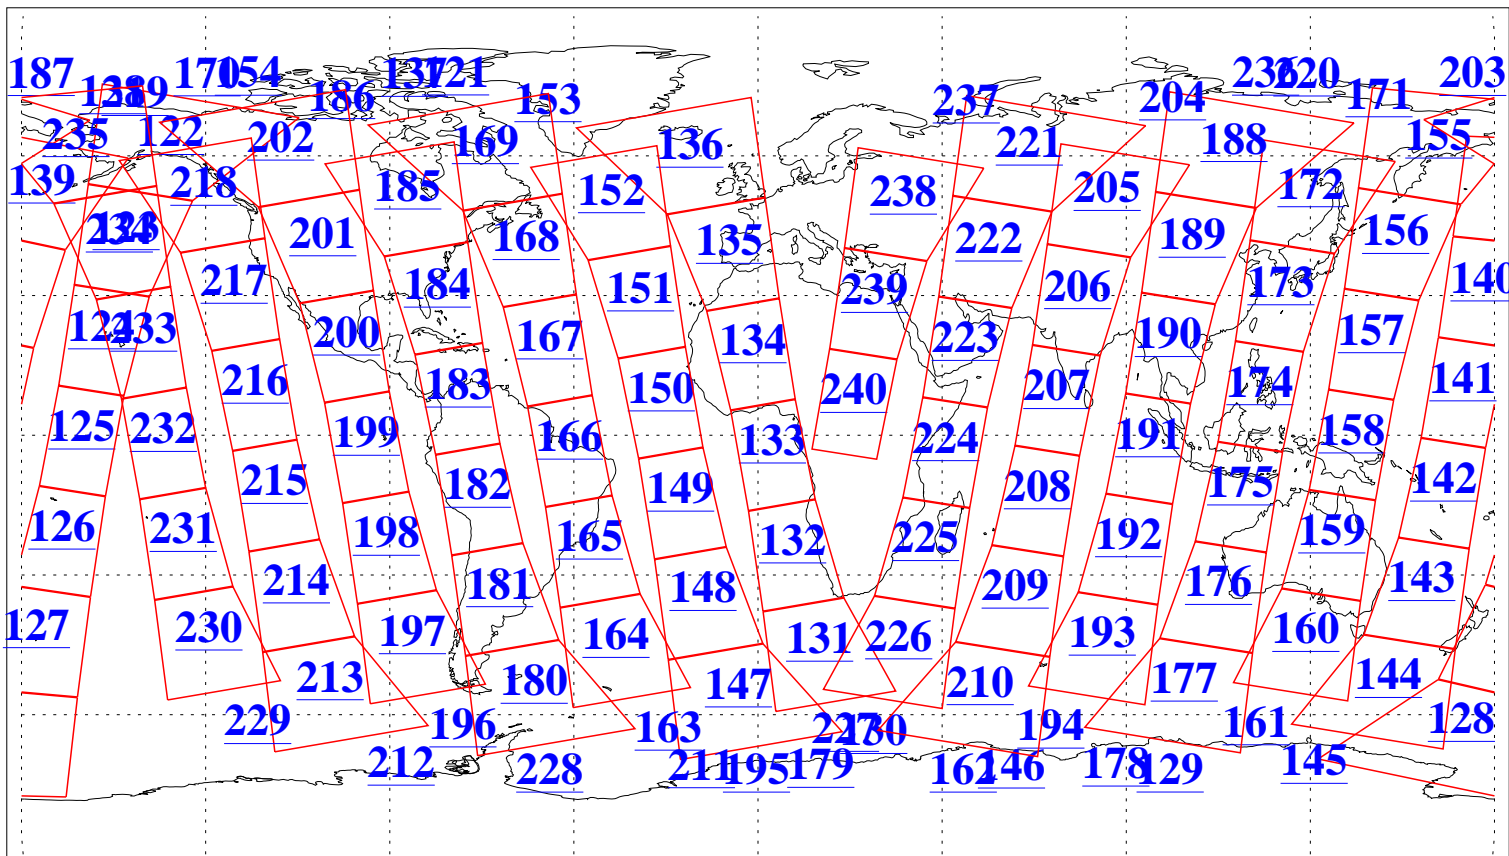

L1B Availability
AMSU Granules: 240
HSB Granules: 0
AIRS Granules: 240

12 Jan 2006
DoY 12
Aqua Day 1349
Granules: 1 to 120

Granules: 121 to 240

Legend: AMSU Available, HSB Available, AIRS Available

L1B Availability
AMSU Granules: 240
HSB Granules: 0
AIRS Granules: 240

12 Jan 2006
DoY 12
Aqua Day 1349
Ascending Granules

Descending Granules

Legend: AMSU Available, HSB Available, AIRS Available

L1B Availability
 AMSU Granules: 240
 HSB Granules: 0
 AIRS Granules: 240

12 Jan 2006
 DoY 12
 Aqua Day 1349