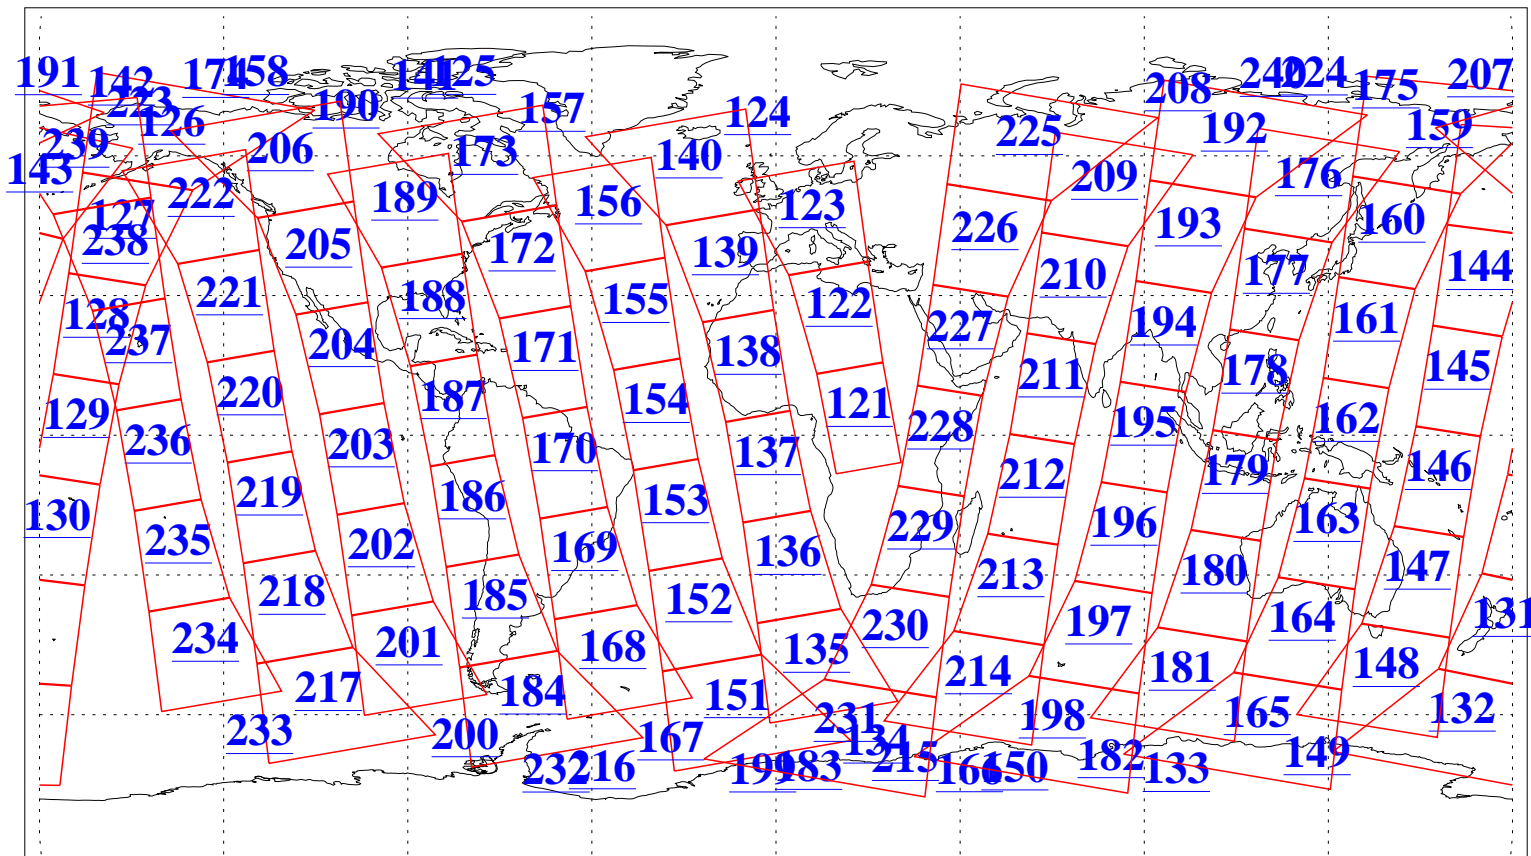

L1B Availability
AMSU Granules: 240
HSB Granules: 0
AIRS Granules: 240

8 Jan 2006
DoY 8
Aqua Day 1345
Granules: 1 to 120

Granules: 121 to 240

Legend: AMSU Available, HSB Available, AIRS Available

L1B Availability
AMSU Granules: 240
HSB Granules: 0
AIRS Granules: 240

8 Jan 2006
DoY 8
Aqua Day 1345
Ascending Granules

Descending Granules

Legend: AMSU Available, HSB Available, AIRS Available

L1B Availability
 AMSU Granules: 240
 HSB Granules: 0
 AIRS Granules: 240

8 Jan 2006
 DoY 8
 Aqua Day 1345

Northern Hemisphere Granules

Southern Hemisphere Granules

Legend: AMSU Available, HSB Available, AIRS Available