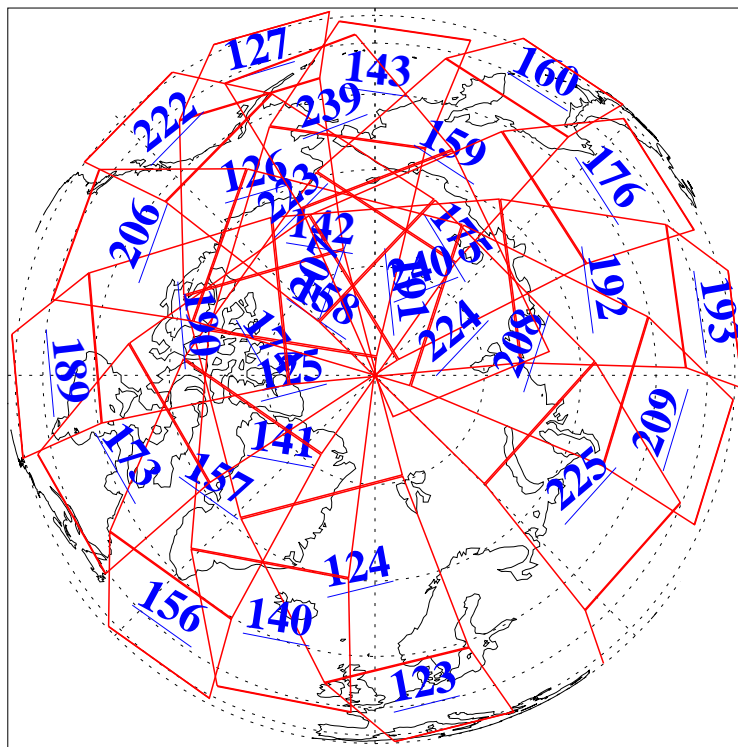

L1B Availability
AMSU Granules: 240
HSB Granules: 0
AIRS Granules: 240

8 Jan 2006
DoY 8
Aqua Day 1345
Granules: 1 to 120

Granules: 121 to 240

Legend: AMSU Available, HSB Available, AIRS Available

L1B Availability
AMSU Granules: 240
HSB Granules: 0
AIRS Granules: 240

8 Jan 2006
DoY 8
Aqua Day 1345
Ascending Granules

Descending Granules

Legend: AMSU Available, HSB Available, AIRS Available

L1B Availability
 AMSU Granules: 240
 HSB Granules: 0
 AIRS Granules: 240

8 Jan 2006
 DoY 8
 Aqua Day 1345

Northern Hemisphere Granules

Southern Hemisphere Granules

Legend: AMSU Available, HSB Available, AIRS Available