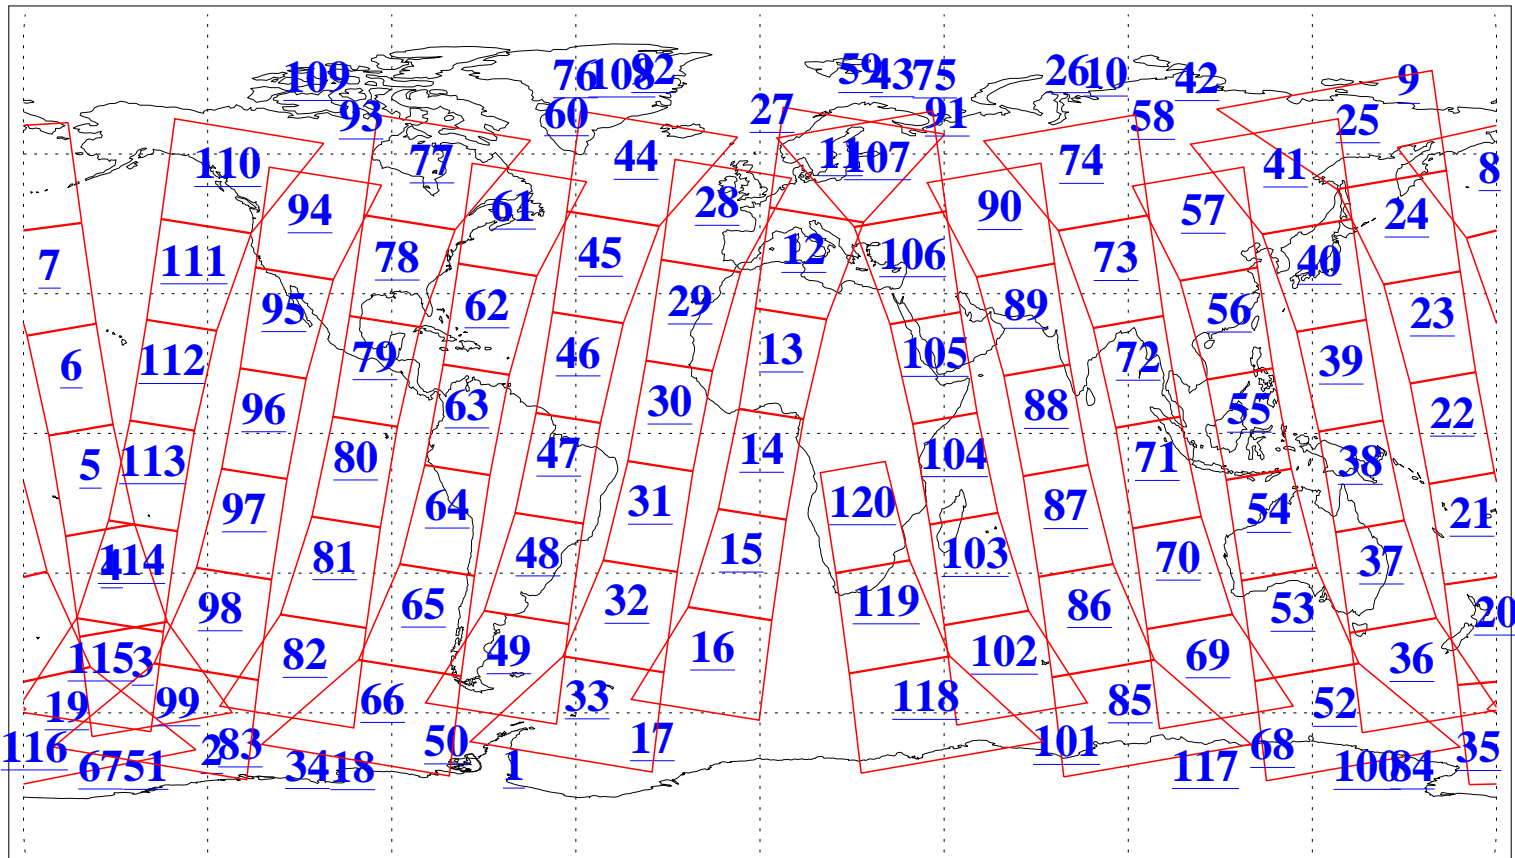

L1B Availability
AMSU Granules: 240
HSB Granules: 0
AIRS Granules: 240

8 Jan 2006
DoY 8
Aqua Day 1345
Granules: 1 to 120

Granules: 121 to 240

Legend: AMSU Available, HSB Available, AIRS Available

L1B Availability
AMSU Granules: 240
HSB Granules: 0
AIRS Granules: 240

8 Jan 2006
DoY 8
Aqua Day 1345
Ascending Granules

Descending Granules

Legend: AMSU Available, HSB Available, AIRS Available

L1B Availability
 AMSU Granules: 240
 HSB Granules: 0
 AIRS Granules: 240

8 Jan 2006
 DoY 8
 Aqua Day 1345

Northern Hemisphere Granules

Southern Hemisphere Granules

Legend: AMSU Available, HSB Available, AIRS Available