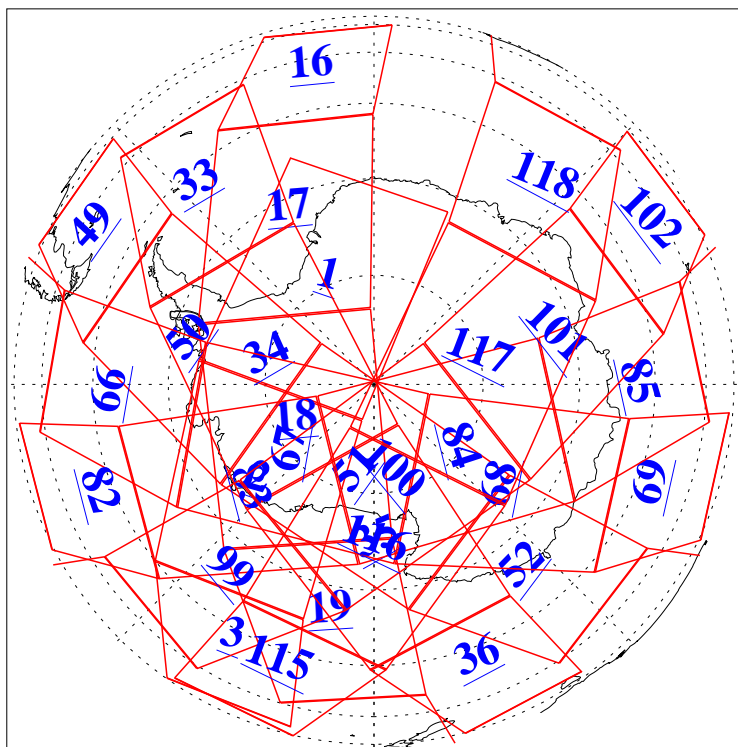

L1B Availability
AMSU Granules: 240
HSB Granules: 0
AIRS Granules: 240

8 Jan 2006
DoY 8
Aqua Day 1345
Granules: 1 to 120

Granules: 121 to 240

Legend: AMSU Available, HSB Available, AIRS Available

L1B Availability
AMSU Granules: 240
HSB Granules: 0
AIRS Granules: 240

8 Jan 2006
DoY 8
Aqua Day 1345
Ascending Granules

Descending Granules

Legend: AMSU Available, HSB Available, AIRS Available

L1B Availability
 AMSU Granules: 240
 HSB Granules: 0
 AIRS Granules: 240

8 Jan 2006
 DoY 8
 Aqua Day 1345

Northern Hemisphere Granules

Southern Hemisphere Granules

Legend: AMSU Available, HSB Available, AIRS Available