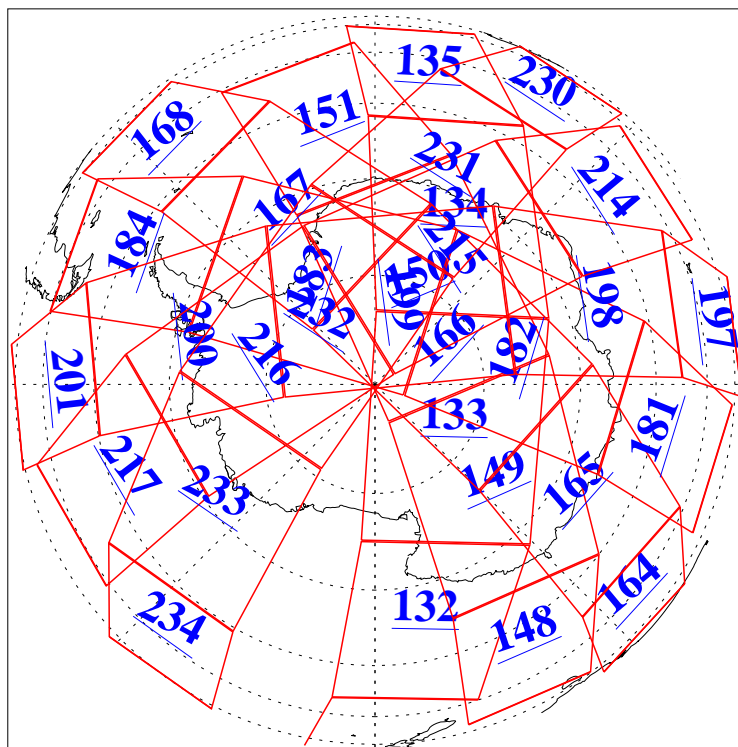

8 Jan 2006
DoY 8
Aqua Day 1345
Ascending Granules

Descending Granules

Legend: AMSU Available, HSB Available, AIRS Available

L1B Availability
 AMSU Granules: 240
 HSB Granules: 0
 AIRS Granules: 240

8 Jan 2006
 DoY 8
 Aqua Day 1345

Northern Hemisphere Granules

Southern Hemisphere Granules

Legend: AMSU Available, HSB Available, AIRS Available