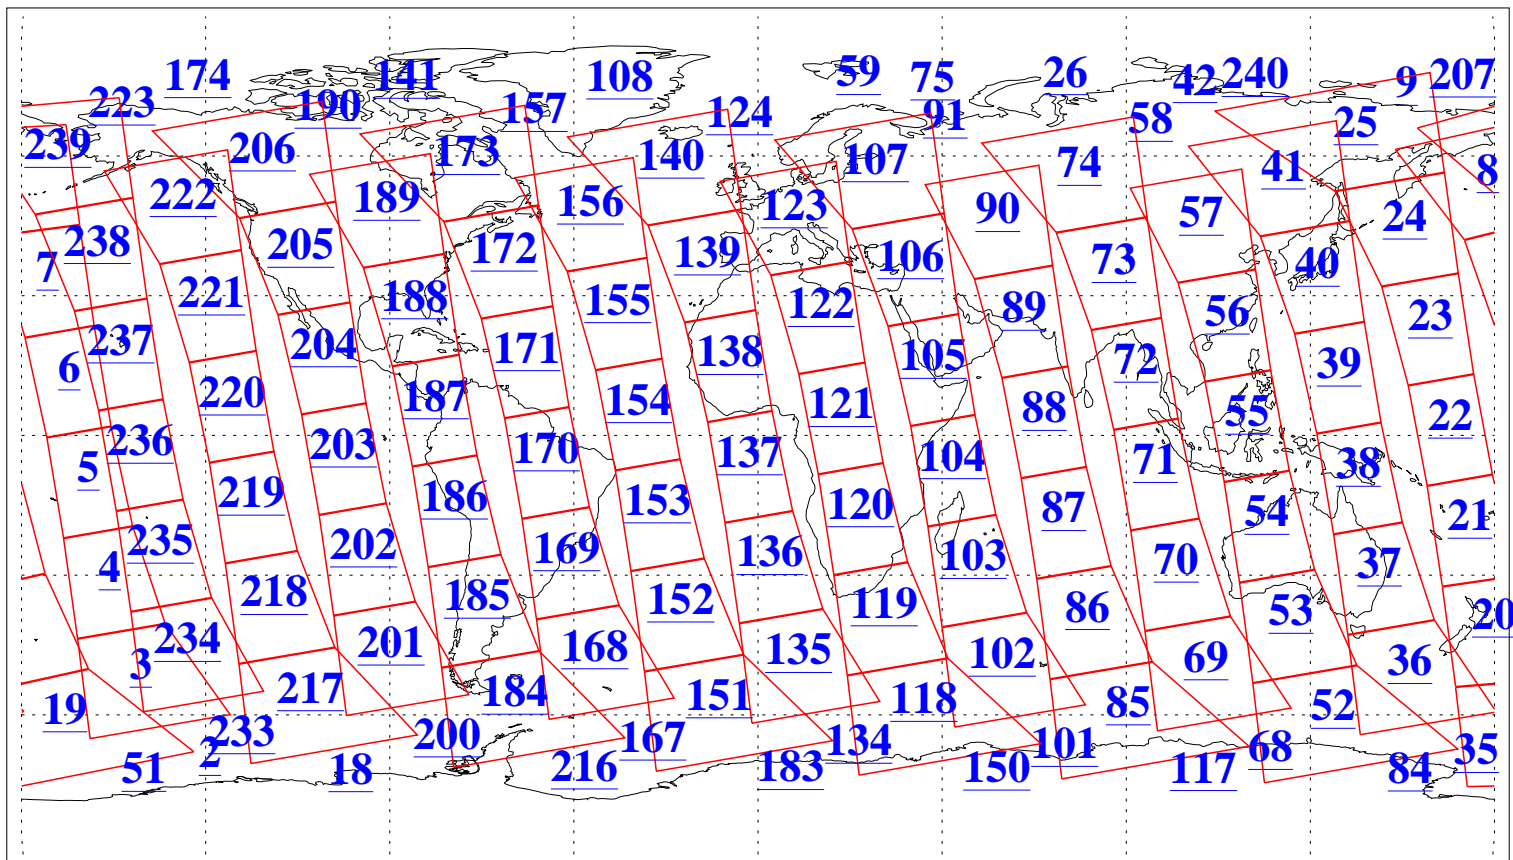

L1B Availability
AMSU Granules: 240
HSB Granules: 0
AIRS Granules: 240

8 Jan 2006
DoY 8
Aqua Day 1345
Granules: 1 to 120

Granules: 121 to 240

Legend: AMSU Available, HSB Available, AIRS Available

L1B Availability
AMSU Granules: 240
HSB Granules: 0
AIRS Granules: 240

8 Jan 2006
DoY 8
Aqua Day 1345
Ascending Granules

Descending Granules

Legend: AMSU Available, HSB Available, AIRS Available

L1B Availability
 AMSU Granules: 240
 HSB Granules: 0
 AIRS Granules: 240

8 Jan 2006
 DoY 8
 Aqua Day 1345

Northern Hemisphere Granules

Southern Hemisphere Granules

Legend: AMSU Available, HSB Available, AIRS Available