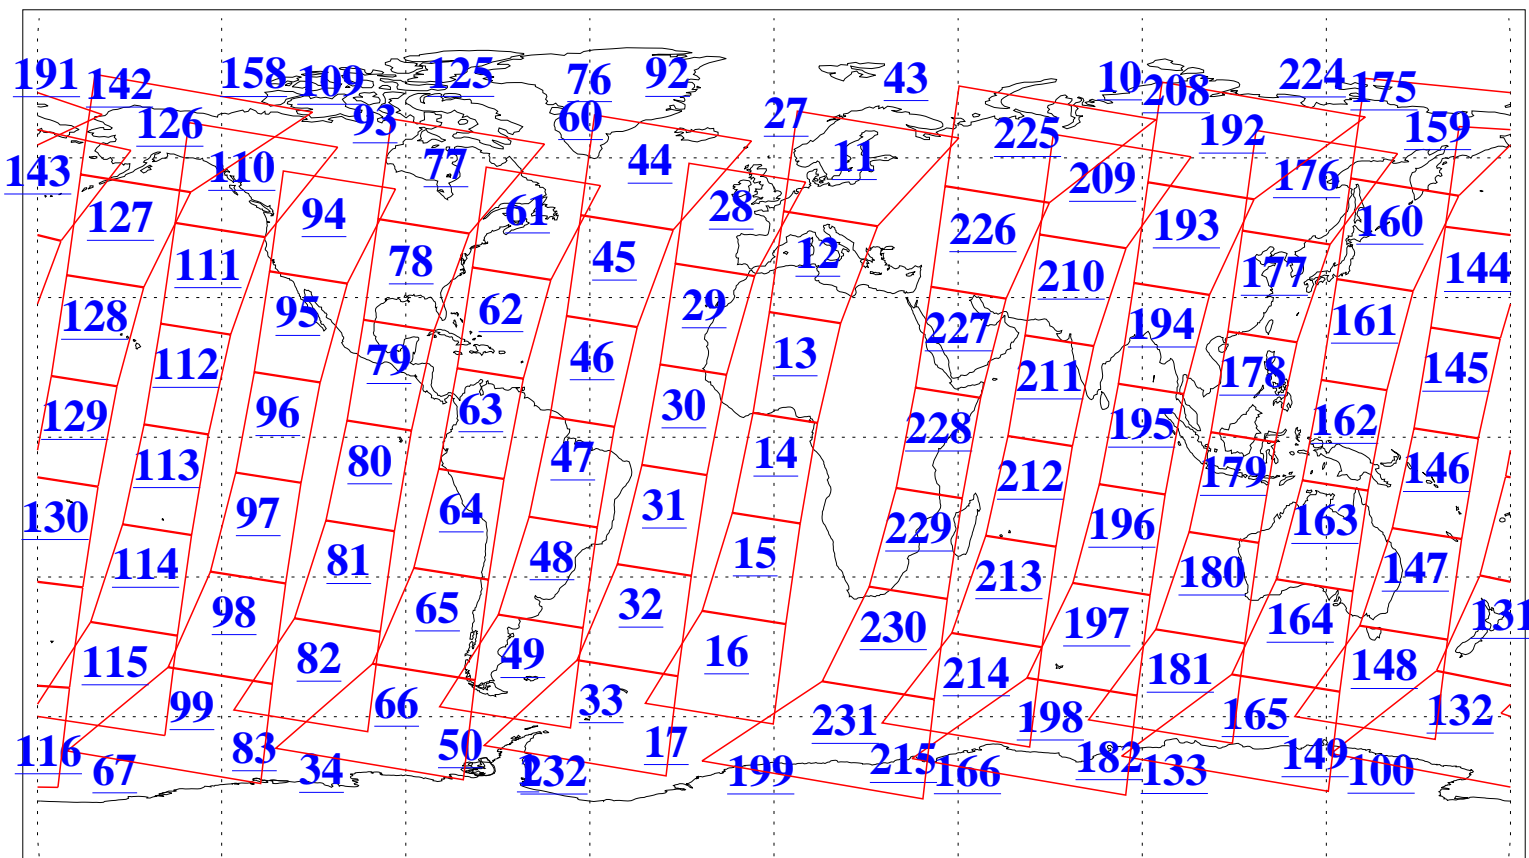

L1B Availability
AMSU Granules: 240
HSB Granules: 0
AIRS Granules: 240

8 Jan 2006
DoY 8
Aqua Day 1345
Granules: 1 to 120

Granules: 121 to 240

Legend: AMSU Available, HSB Available, AIRS Available

L1B Availability
AMSU Granules: 240
HSB Granules: 0
AIRS Granules: 240

8 Jan 2006
DoY 8
Aqua Day 1345
Ascending Granules

Descending Granules

Legend: AMSU Available, HSB Available, AIRS Available

L1B Availability
 AMSU Granules: 240
 HSB Granules: 0
 AIRS Granules: 240

8 Jan 2006
 DoY 8
 Aqua Day 1345

Northern Hemisphere Granules

Southern Hemisphere Granules

Legend: AMSU Available, HSB Available, AIRS Available