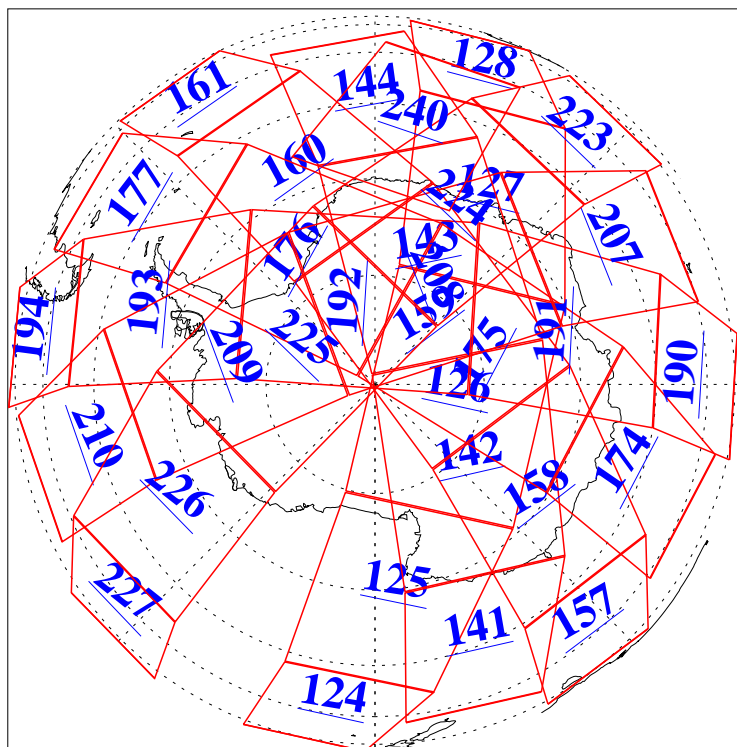

Legend: AMSU Available, HSB Available, AIRS Available