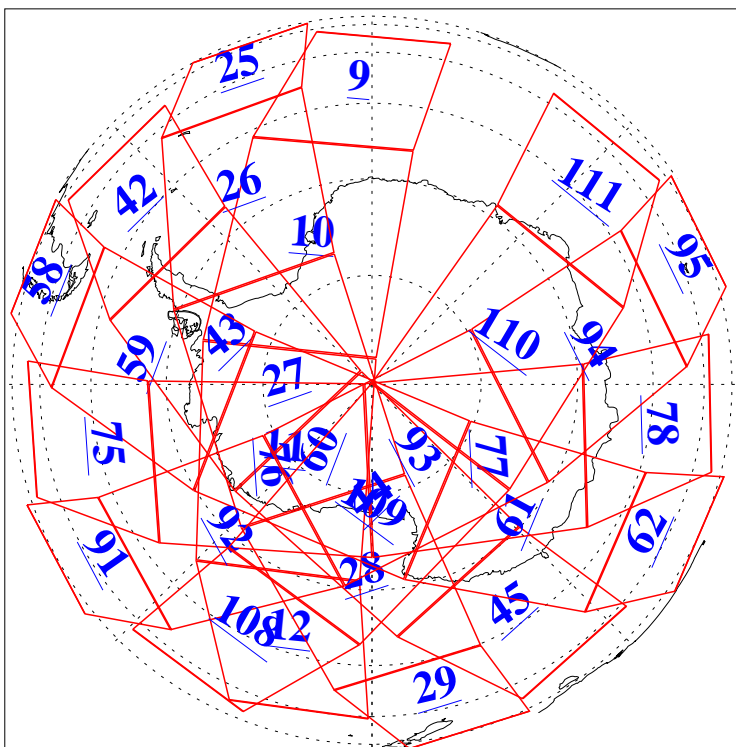

Legend: AMSU Available, HSB Available, AIRS Available