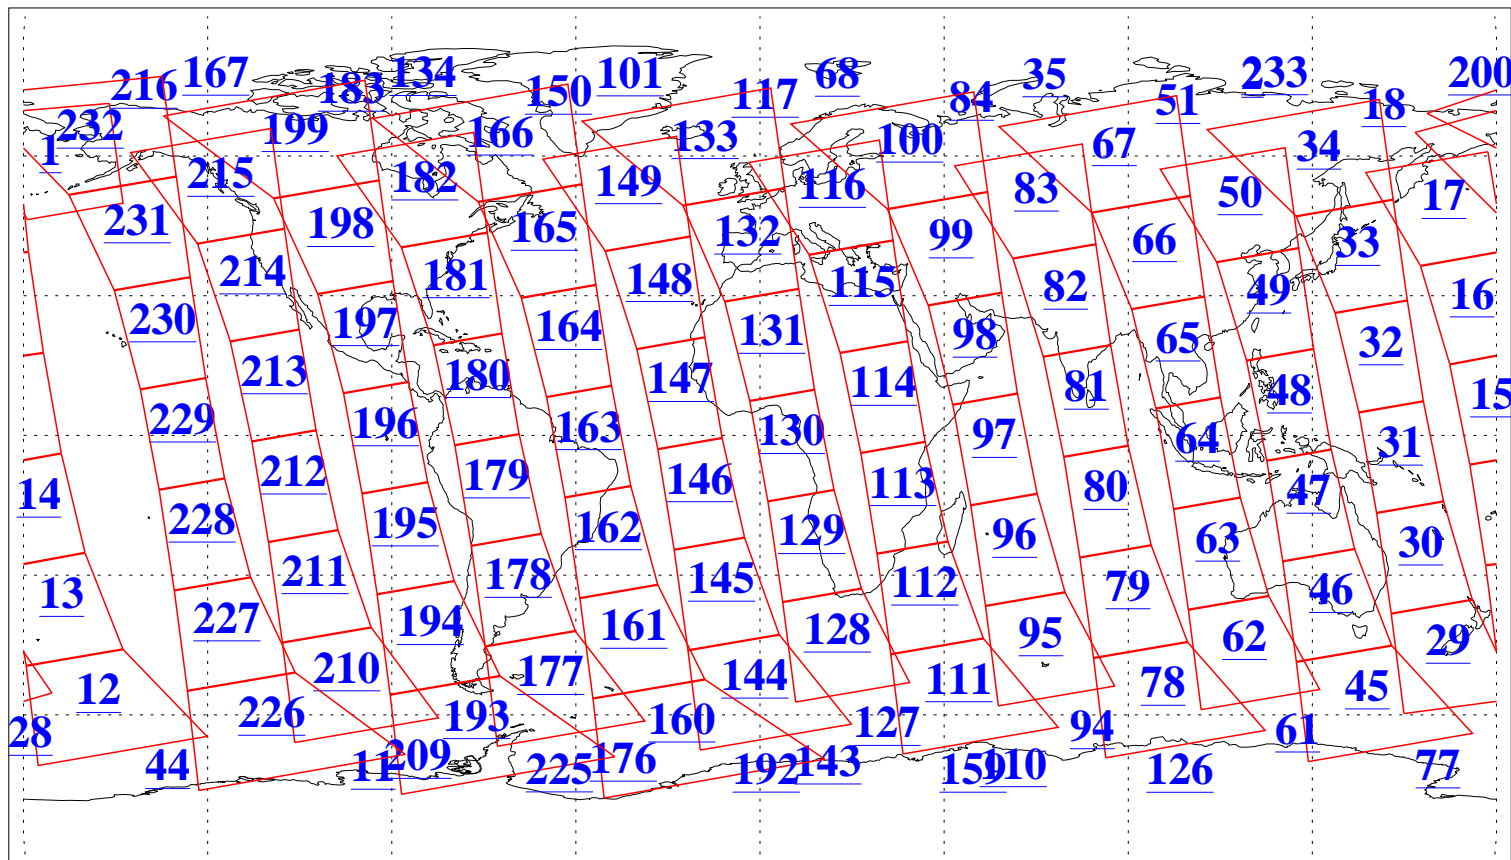

L1B Availability  
AMSU Granules: 240  
HSB Granules: 0  
AIRS Granules: 240

7 Jan 2006  
DoY 7  
Aqua Day 1344  
Granules: 1 to 120

Granules: 121 to 240

Legend: AMSU Available, HSB Available, AIRS Available

L1B Availability  
AMSU Granules: 240  
HSB Granules: 0  
AIRS Granules: 240

7 Jan 2006  
DoY 7  
Aqua Day 1344  
Ascending Granules

Descending Granules

Legend: AMSU Available, HSB Available, AIRS Available