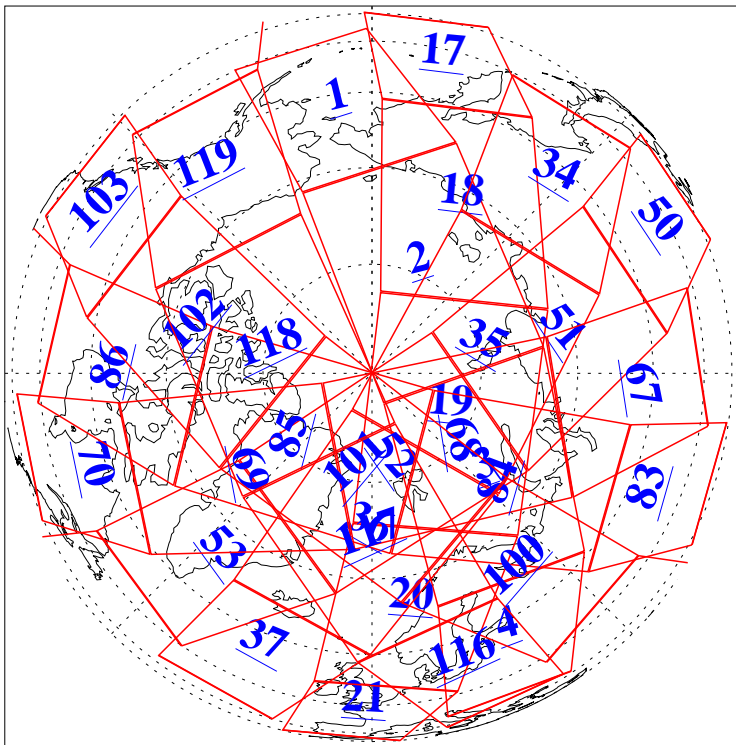

L1B Availability  
AMSU Granules: 240  
HSB Granules: 0  
AIRS Granules: 240

7 Jan 2006  
DoY 7  
Aqua Day 1344  
Granules: 1 to 120

Granules: 121 to 240

Legend: AMSU Available, HSB Available, AIRS Available

L1B Availability  
AMSU Granules: 240  
HSB Granules: 0  
AIRS Granules: 240

7 Jan 2006  
DoY 7  
Aqua Day 1344  
Ascending Granules

Descending Granules

Legend: AMSU Available, HSB Available, AIRS Available

### Northern Hemisphere Granules