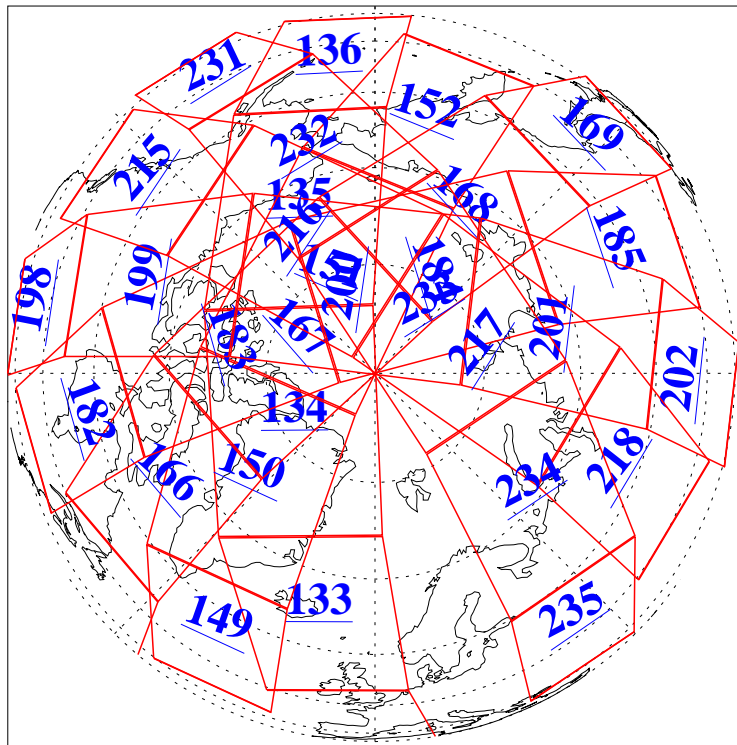

L1B Availability  
AMSU Granules: 240  
HSB Granules: 0  
AIRS Granules: 240

7 Jan 2006  
DoY 7  
Aqua Day 1344  
Granules: 1 to 120

Granules: 121 to 240

Legend: AMSU Available, HSB Available, AIRS Available

L1B Availability  
AMSU Granules: 240  
HSB Granules: 0  
AIRS Granules: 240

7 Jan 2006  
DoY 7  
Aqua Day 1344  
Ascending Granules

Descending Granules

Legend: AMSU Available, HSB Available, AIRS Available

### Northern Hemisphere Granules