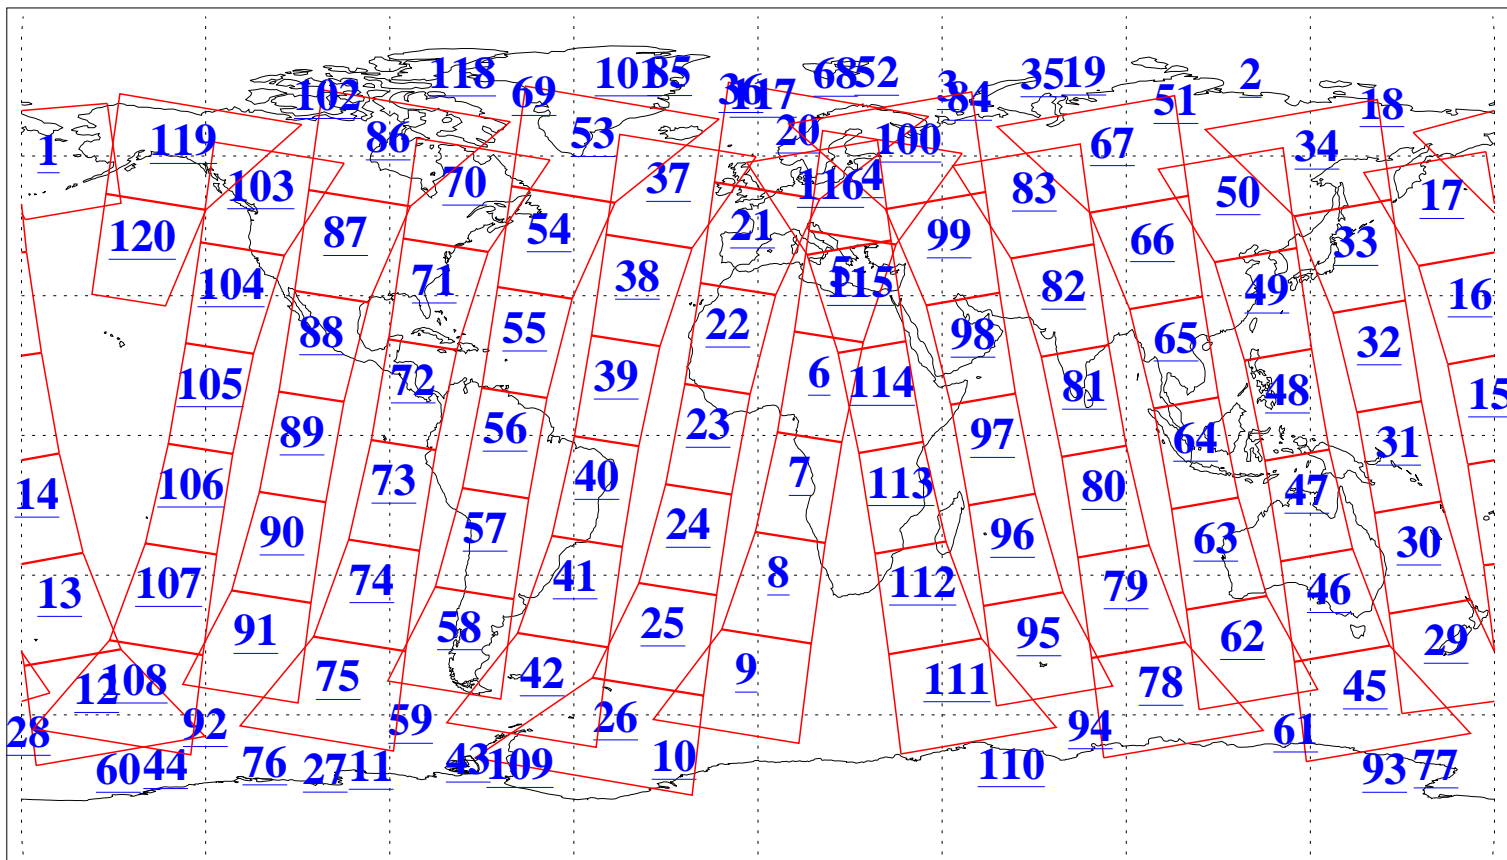

L1B Availability  
AMSU Granules: 240  
HSB Granules: 0  
AIRS Granules: 240

7 Jan 2006  
DoY 7  
Aqua Day 1344  
Granules: 1 to 120

Granules: 121 to 240

Legend: AMSU Available, HSB Available, AIRS Available

L1B Availability  
AMSU Granules: 240  
HSB Granules: 0  
AIRS Granules: 240

7 Jan 2006  
DoY 7  
Aqua Day 1344  
Ascending Granules

Descending Granules

Legend: AMSU Available, HSB Available, AIRS Available

### Northern Hemisphere Granules