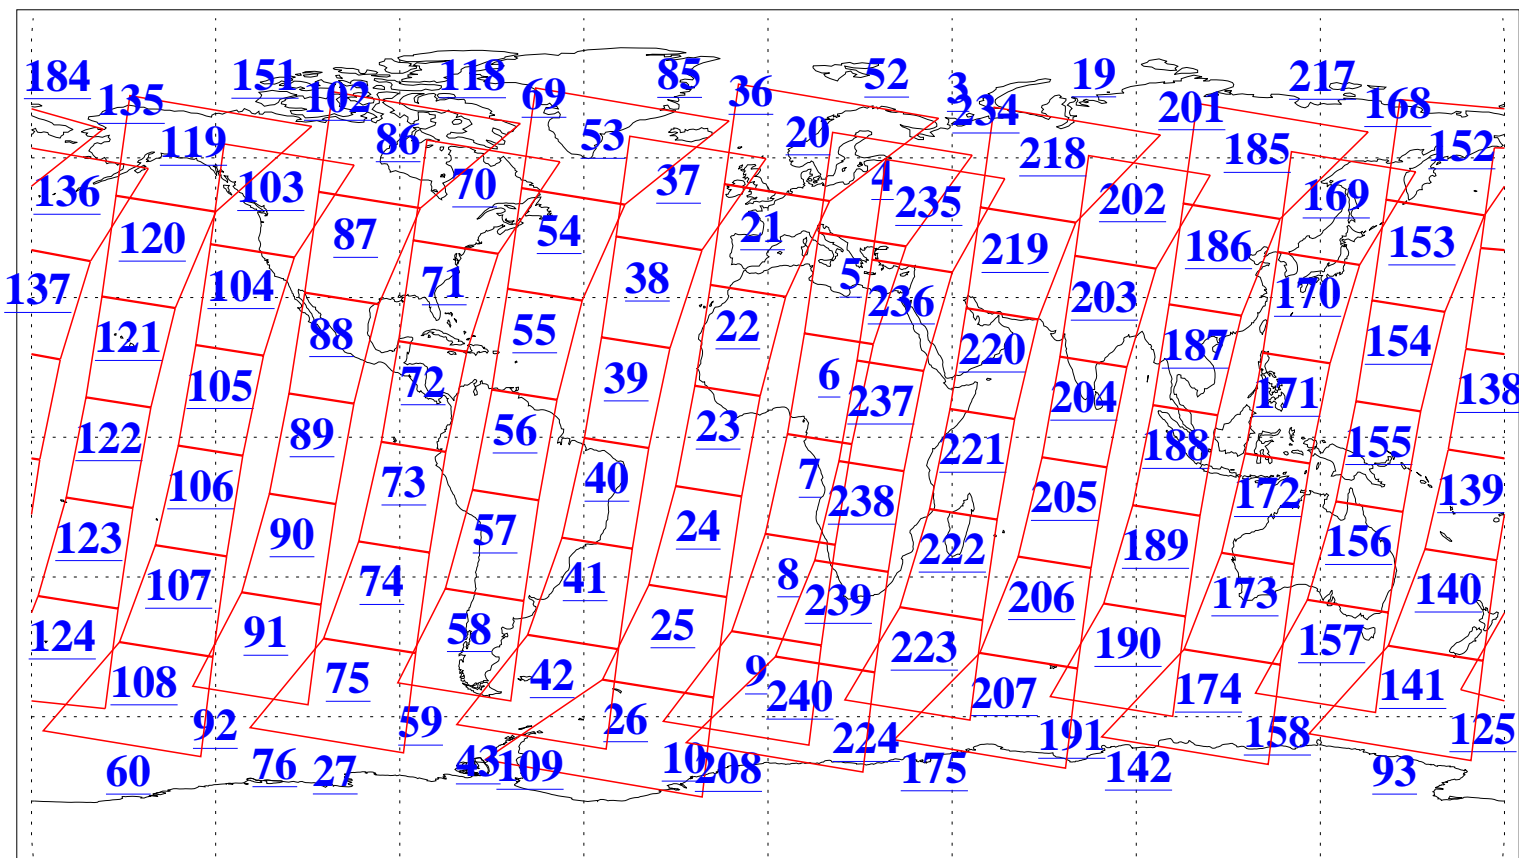

L1B Availability  
AMSU Granules: 240  
HSB Granules: 0  
AIRS Granules: 240

7 Jan 2006  
DoY 7  
Aqua Day 1344  
Granules: 1 to 120

Granules: 121 to 240

Legend: AMSU Available, HSB Available, AIRS Available

L1B Availability  
AMSU Granules: 240  
HSB Granules: 0  
AIRS Granules: 240

7 Jan 2006  
DoY 7  
Aqua Day 1344  
Ascending Granules

Descending Granules

Legend: AMSU Available, HSB Available, AIRS Available