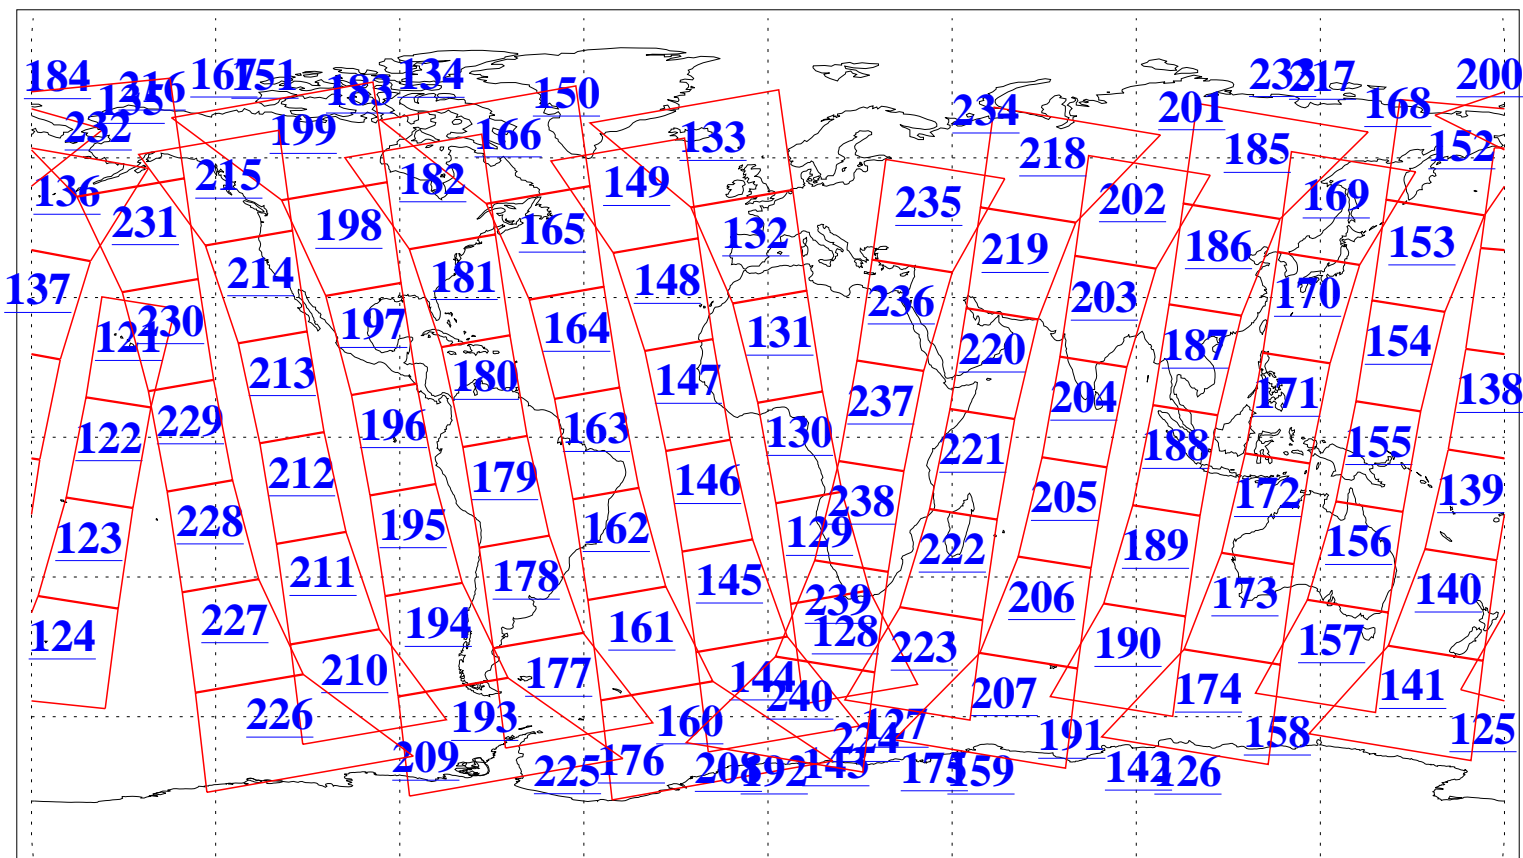

L1B Availability  
AMSU Granules: 240  
HSB Granules: 0  
AIRS Granules: 240

7 Jan 2006  
DoY 7  
Aqua Day 1344  
Granules: 1 to 120

Granules: 121 to 240

Legend: AMSU Available, HSB Available, AIRS Available

L1B Availability  
AMSU Granules: 240  
HSB Granules: 0  
AIRS Granules: 240

7 Jan 2006  
DoY 7  
Aqua Day 1344  
Ascending Granules

Descending Granules

Legend: AMSU Available, HSB Available, AIRS Available