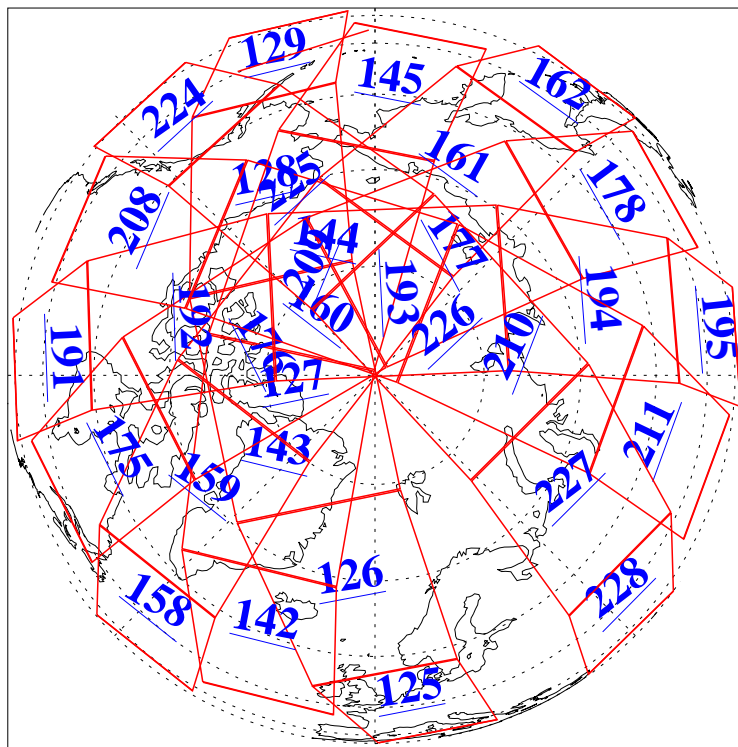

6 Jan 2006
DoY 6
Aqua Day 1343
Ascending Granules

Descending Granules

Legend: AMSU Available, HSB Available, AIRS Available

L1B Availability
AMSU Granules: 240
HSB Granules: 0
AIRS Granules: 240

6 Jan 2006
DoY 6
Aqua Day 1343

Northern Hemisphere Granules

Southern Hemisphere Granules

Legend: AMSU Available, HSB Available, AIRS Available