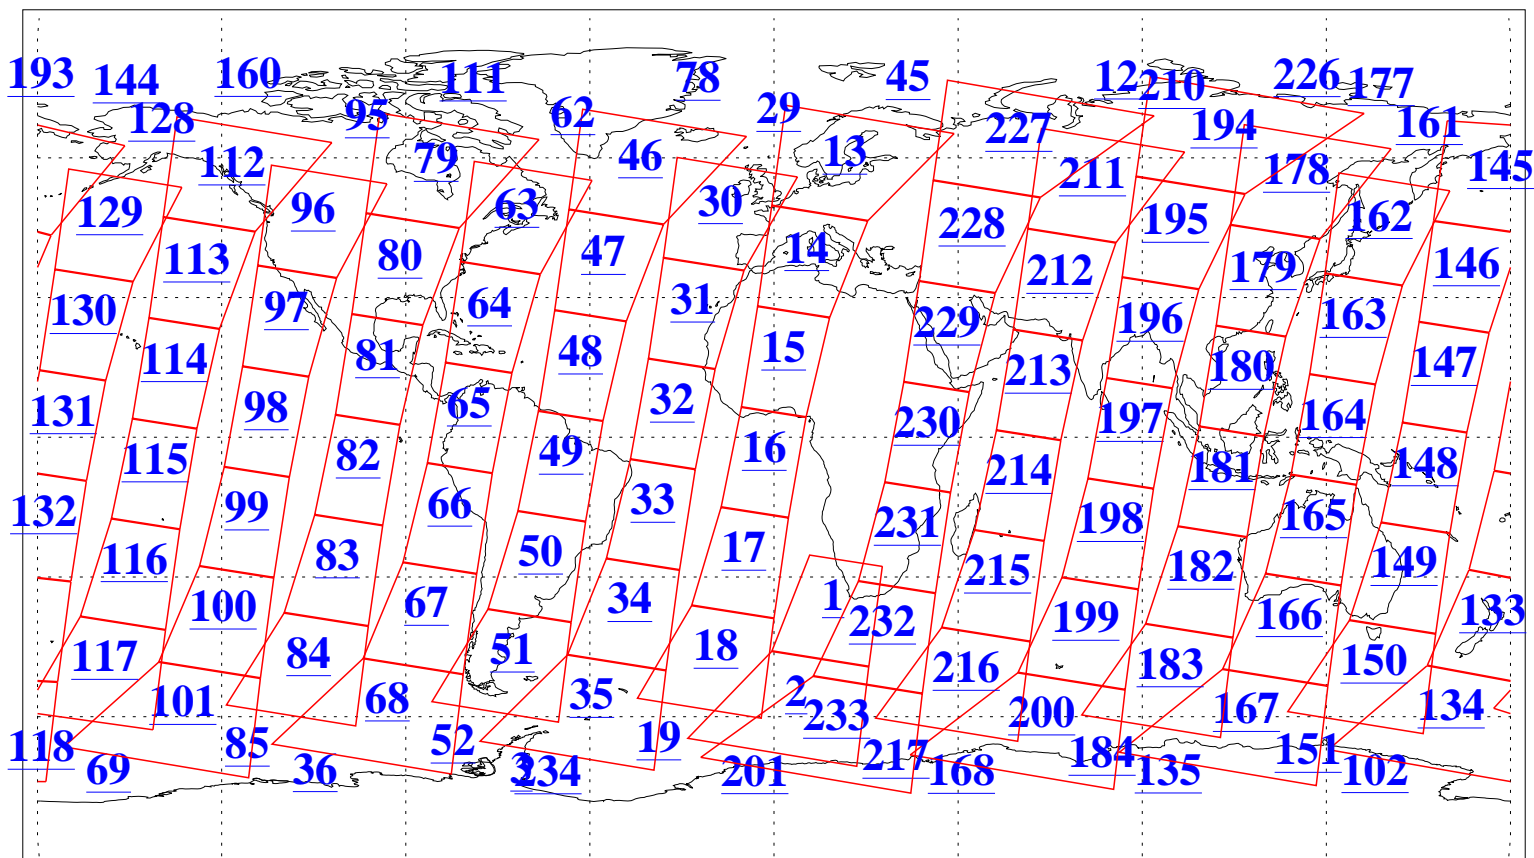

L1B Availability
AMSU Granules: 240
HSB Granules: 0
AIRS Granules: 240

6 Jan 2006
DoY 6
Aqua Day 1343
Granules: 1 to 120

Granules: 121 to 240

Legend: AMSU Available, HSB Available, AIRS Available

L1B Availability
AMSU Granules: 240
HSB Granules: 0
AIRS Granules: 240

6 Jan 2006
DoY 6
Aqua Day 1343
Ascending Granules

Descending Granules

Legend: AMSU Available, HSB Available, AIRS Available

L1B Availability
AMSU Granules: 240
HSB Granules: 0
AIRS Granules: 240

6 Jan 2006
DoY 6
Aqua Day 1343

Northern Hemisphere Granules

Southern Hemisphere Granules

Legend: AMSU Available, HSB Available, AIRS Available