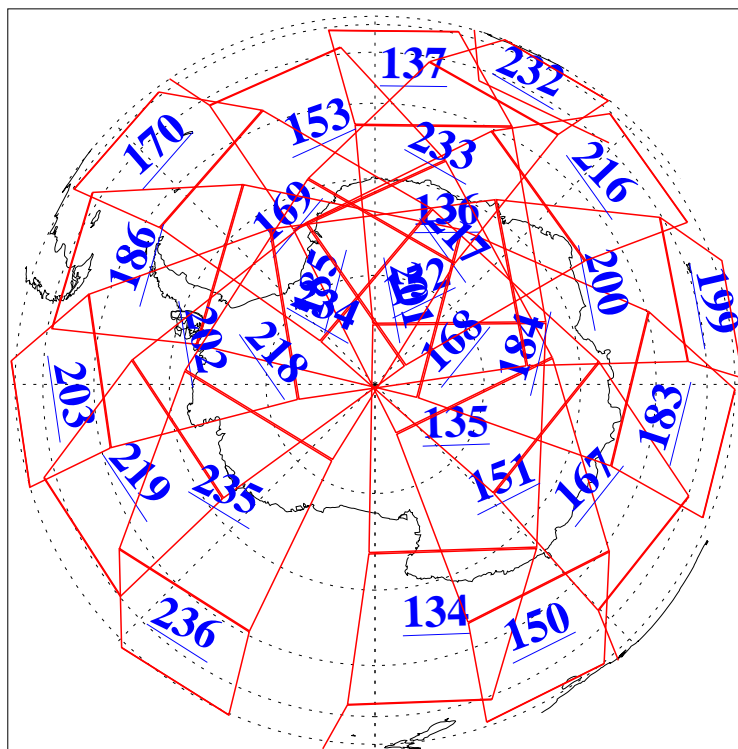

6 Jan 2006
DoY 6
Aqua Day 1343
Ascending Granules

Descending Granules

Legend: AMSU Available, HSB Available, AIRS Available

L1B Availability
AMSU Granules: 240
HSB Granules: 0
AIRS Granules: 240

6 Jan 2006
DoY 6
Aqua Day 1343

Northern Hemisphere Granules

Southern Hemisphere Granules

Legend: AMSU Available, HSB Available, AIRS Available