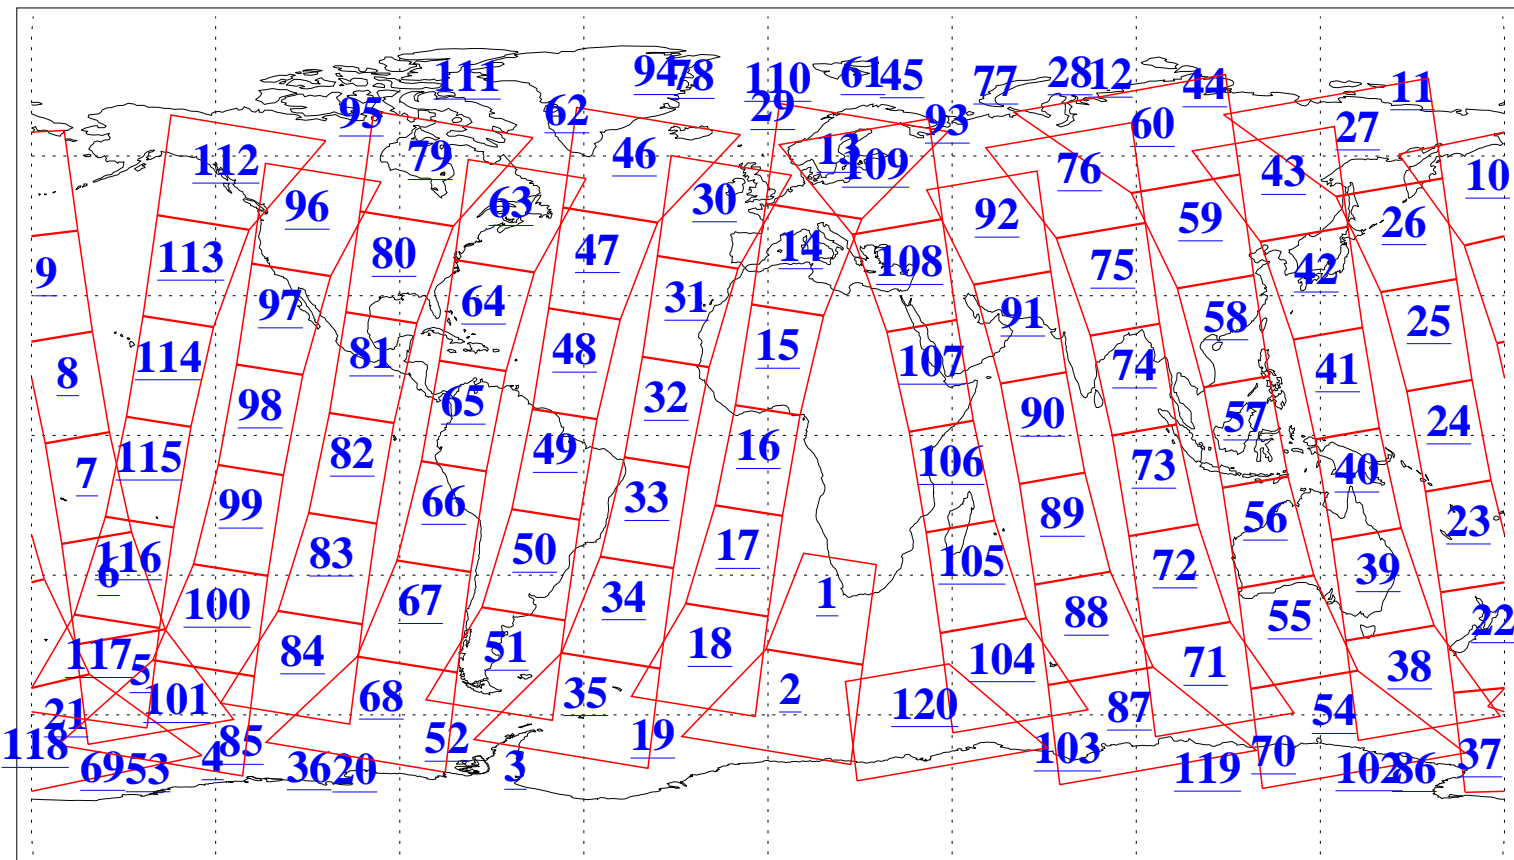

L1B Availability
AMSU Granules: 240
HSB Granules: 0
AIRS Granules: 240

6 Jan 2006
DoY 6
Aqua Day 1343
Granules: 1 to 120

Granules: 121 to 240

Legend: AMSU Available, HSB Available, AIRS Available

L1B Availability
AMSU Granules: 240
HSB Granules: 0
AIRS Granules: 240

6 Jan 2006
DoY 6
Aqua Day 1343
Ascending Granules

Descending Granules

Legend: AMSU Available, HSB Available, AIRS Available

L1B Availability
AMSU Granules: 240
HSB Granules: 0
AIRS Granules: 240

6 Jan 2006
DoY 6
Aqua Day 1343

Northern Hemisphere Granules

Southern Hemisphere Granules

Legend: AMSU Available, HSB Available, AIRS Available