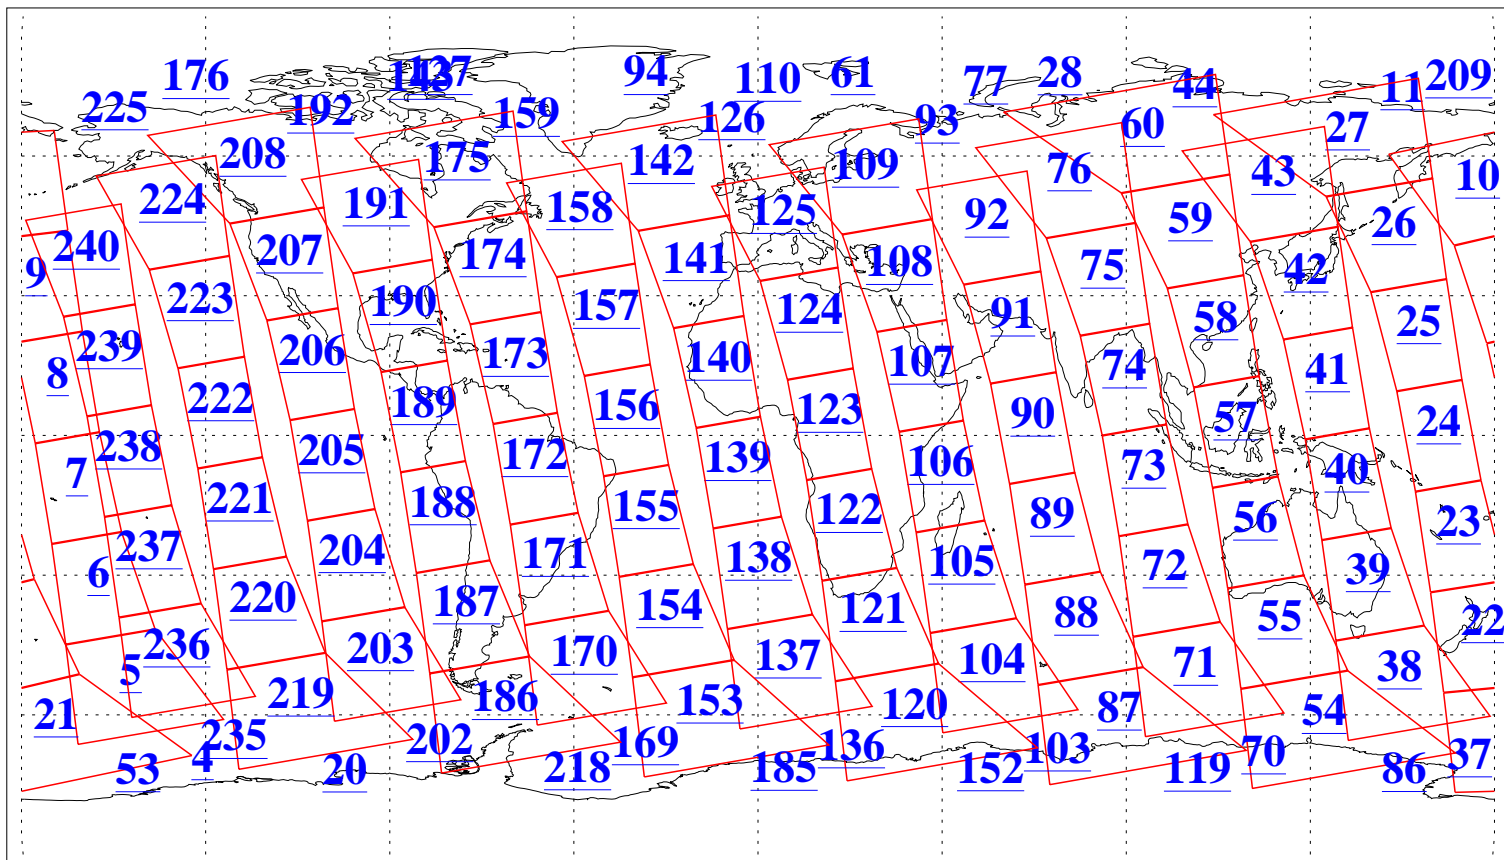

L1B Availability
AMSU Granules: 240
HSB Granules: 0
AIRS Granules: 240

6 Jan 2006
DoY 6
Aqua Day 1343
Granules: 1 to 120

Granules: 121 to 240

Legend: AMSU Available, HSB Available, AIRS Available

L1B Availability
AMSU Granules: 240
HSB Granules: 0
AIRS Granules: 240

6 Jan 2006
DoY 6
Aqua Day 1343
Ascending Granules

Descending Granules

Legend: AMSU Available, HSB Available, AIRS Available

L1B Availability
AMSU Granules: 240
HSB Granules: 0
AIRS Granules: 240

6 Jan 2006
DoY 6
Aqua Day 1343

Northern Hemisphere Granules

Southern Hemisphere Granules

Legend: AMSU Available, HSB Available, AIRS Available