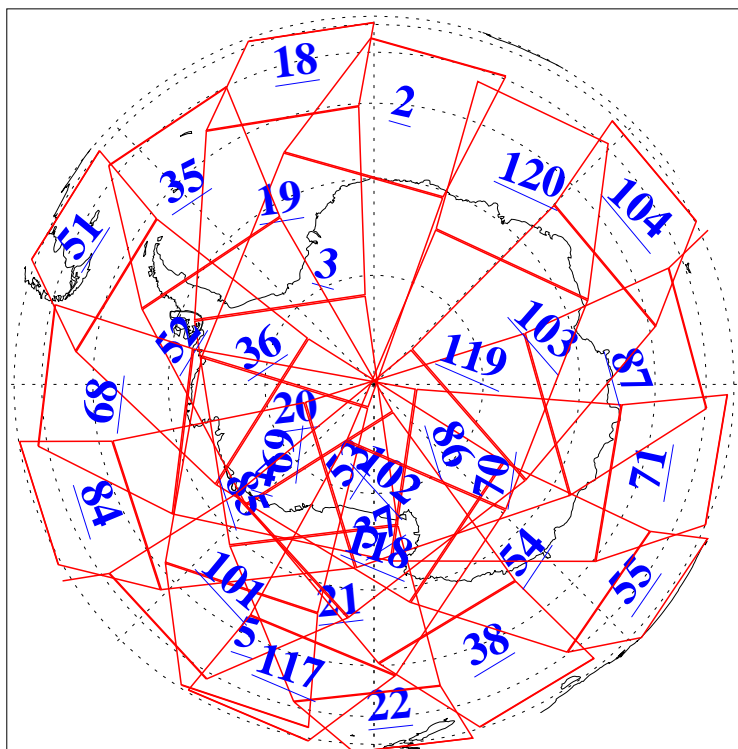

L1B Availability
AMSU Granules: 240
HSB Granules: 0
AIRS Granules: 240

6 Jan 2006
DoY 6
Aqua Day 1343
Granules: 1 to 120

Granules: 121 to 240

Legend: AMSU Available, HSB Available, AIRS Available

L1B Availability
AMSU Granules: 240
HSB Granules: 0
AIRS Granules: 240

6 Jan 2006
DoY 6
Aqua Day 1343
Ascending Granules

Descending Granules

Legend: AMSU Available, HSB Available, AIRS Available

L1B Availability
AMSU Granules: 240
HSB Granules: 0
AIRS Granules: 240

6 Jan 2006
DoY 6
Aqua Day 1343

Northern Hemisphere Granules

Southern Hemisphere Granules

Legend: AMSU Available, HSB Available, AIRS Available