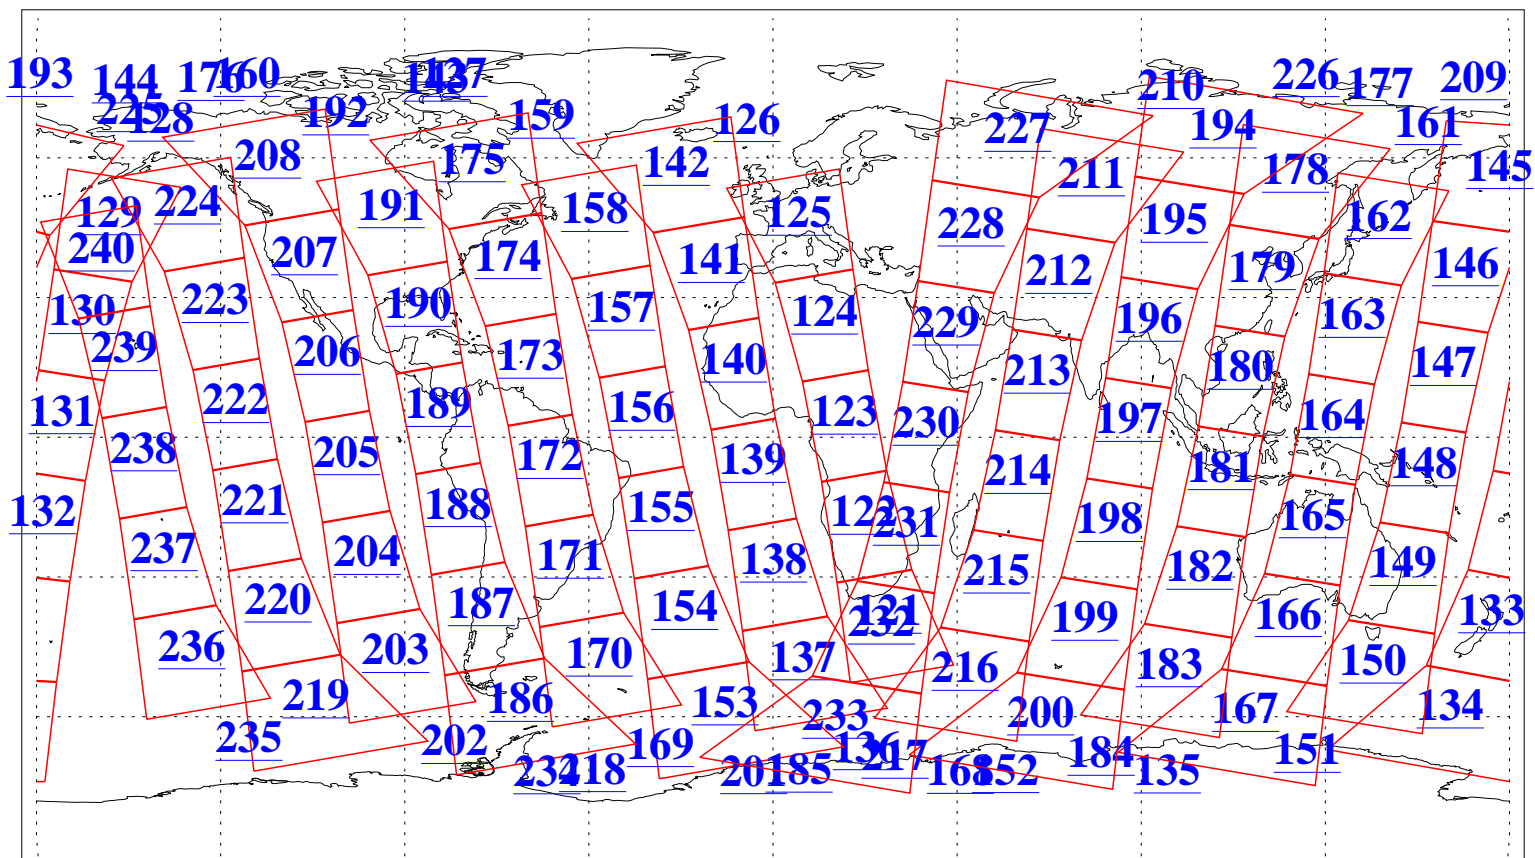

L1B Availability
AMSU Granules: 240
HSB Granules: 0
AIRS Granules: 240

6 Jan 2006
DoY 6
Aqua Day 1343
Granules: 1 to 120

Granules: 121 to 240

Legend: AMSU Available, HSB Available, AIRS Available

L1B Availability
AMSU Granules: 240
HSB Granules: 0
AIRS Granules: 240

6 Jan 2006
DoY 6
Aqua Day 1343
Ascending Granules

Descending Granules

Legend: AMSU Available, HSB Available, AIRS Available

L1B Availability
AMSU Granules: 240
HSB Granules: 0
AIRS Granules: 240

6 Jan 2006
DoY 6
Aqua Day 1343

Northern Hemisphere Granules

Southern Hemisphere Granules

Legend: AMSU Available, HSB Available, AIRS Available