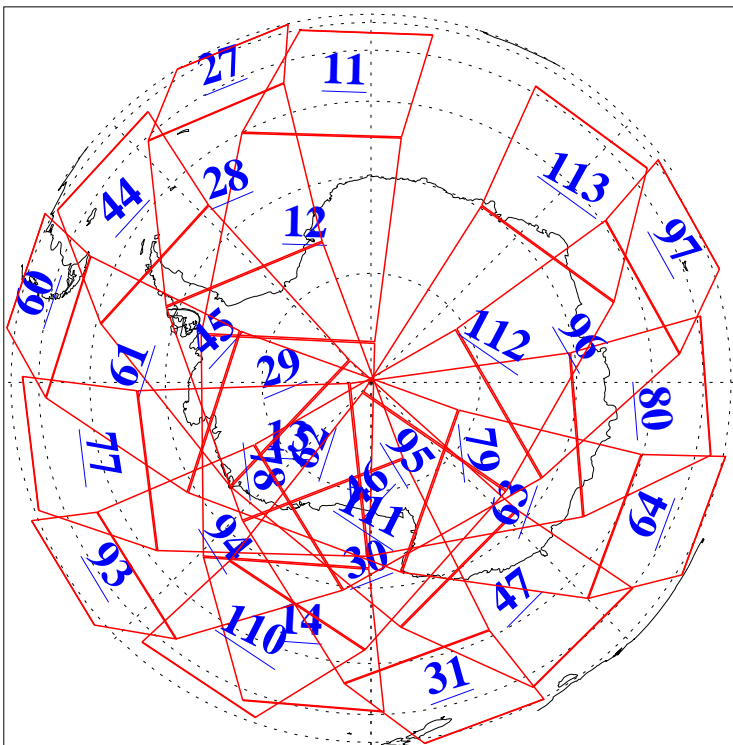

L1B Availability
AMSU Granules: 240
HSB Granules: 0
AIRS Granules: 240

5 Jan 2006
DoY 5
Aqua Day 1342
Granules: 1 to 120

Granules: 121 to 240

Legend: AMSU Available, HSB Available, AIRS Available

L1B Availability
AMSU Granules: 240
HSB Granules: 0
AIRS Granules: 240

5 Jan 2006
DoY 5
Aqua Day 1342
Ascending Granules

Descending Granules

Legend: AMSU Available, HSB Available, AIRS Available

L1B Availability
 AMSU Granules: 240
 HSB Granules: 0
 AIRS Granules: 240

5 Jan 2006
 DoY 5
 Aqua Day 1342

Northern Hemisphere Granules

Southern Hemisphere Granules

Legend: AMSU Available, HSB Available, AIRS Available