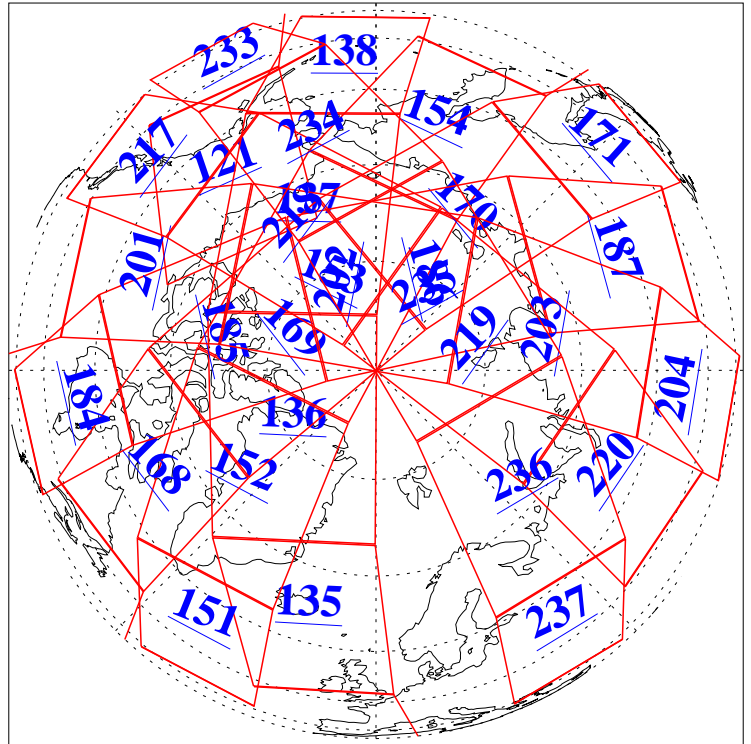

L1B Availability
AMSU Granules: 240
HSB Granules: 0
AIRS Granules: 240

5 Jan 2006
DoY 5
Aqua Day 1342
Granules: 1 to 120

Granules: 121 to 240

Legend: AMSU Available, HSB Available, AIRS Available

L1B Availability
AMSU Granules: 240
HSB Granules: 0
AIRS Granules: 240

5 Jan 2006
DoY 5
Aqua Day 1342
Ascending Granules

Descending Granules

Legend: AMSU Available, HSB Available, AIRS Available

L1B Availability
 AMSU Granules: 240
 HSB Granules: 0
 AIRS Granules: 240

5 Jan 2006
 DoY 5
 Aqua Day 1342

Northern Hemisphere Granules

Southern Hemisphere Granules

Legend: AMSU Available, HSB Available, AIRS Available