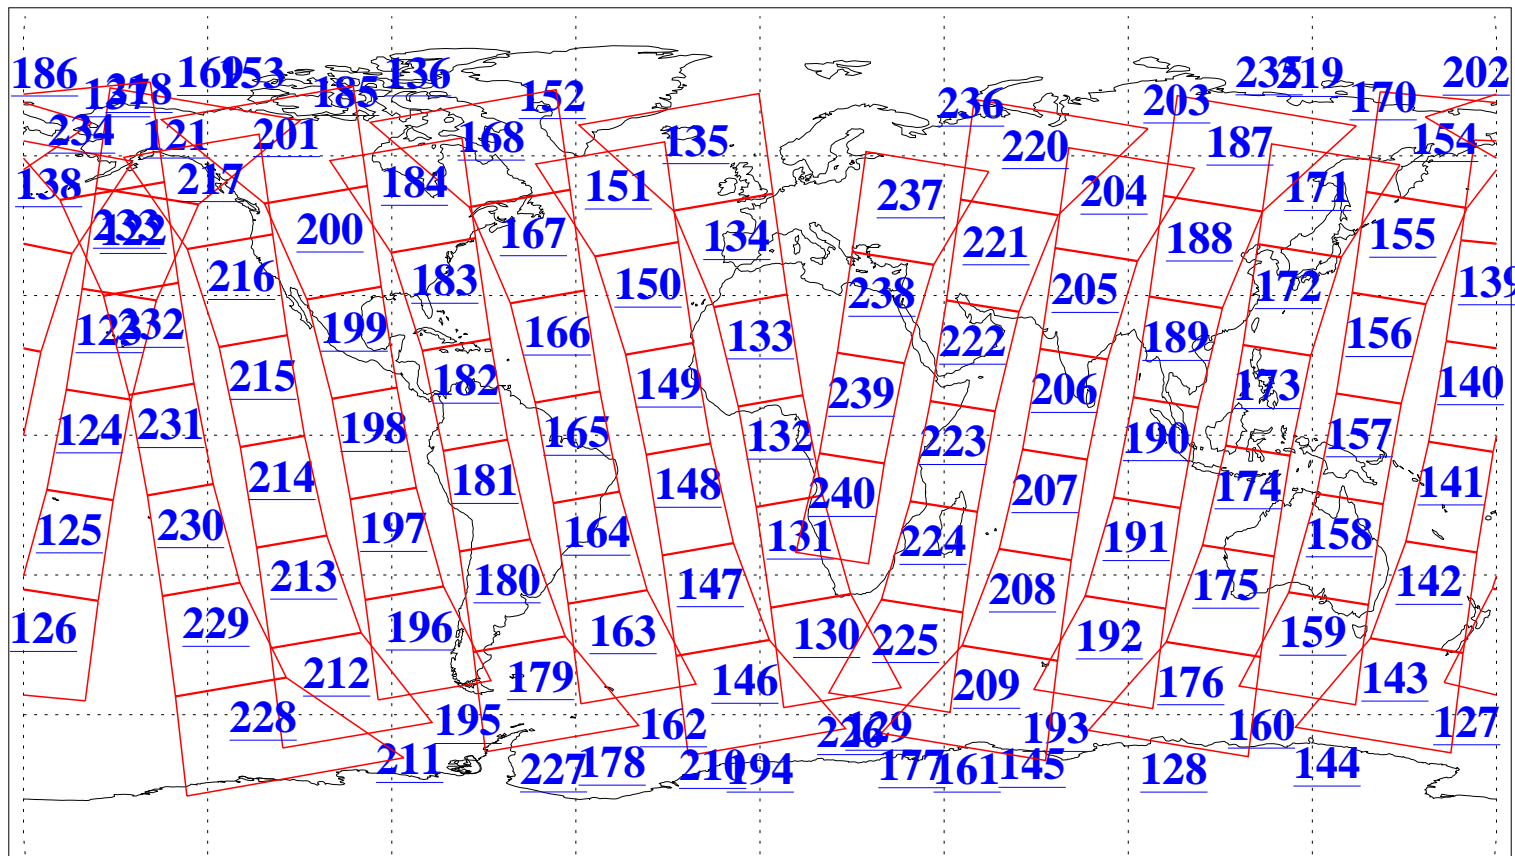

L1B Availability
AMSU Granules: 240
HSB Granules: 0
AIRS Granules: 240

5 Jan 2006
DoY 5
Aqua Day 1342
Granules: 1 to 120

Granules: 121 to 240

Legend: AMSU Available, HSB Available, AIRS Available

L1B Availability
AMSU Granules: 240
HSB Granules: 0
AIRS Granules: 240

5 Jan 2006
DoY 5
Aqua Day 1342
Ascending Granules

Descending Granules

Legend: AMSU Available, HSB Available, AIRS Available

L1B Availability
 AMSU Granules: 240
 HSB Granules: 0
 AIRS Granules: 240

5 Jan 2006
 DoY 5
 Aqua Day 1342