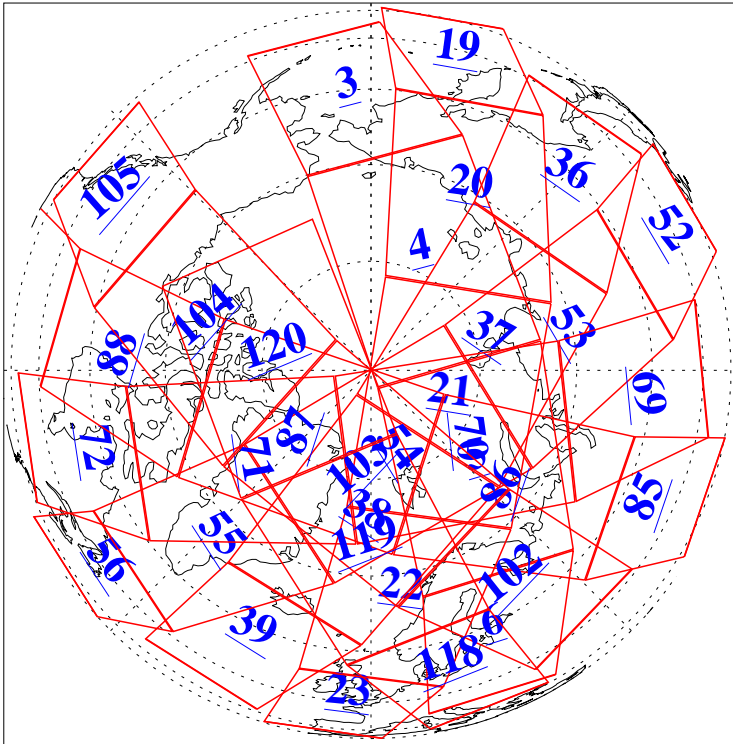

L1B Availability
AMSU Granules: 240
HSB Granules: 0
AIRS Granules: 240

5 Jan 2006
DoY 5
Aqua Day 1342
Granules: 1 to 120

Granules: 121 to 240

Legend: AMSU Available, HSB Available, AIRS Available

L1B Availability
AMSU Granules: 240
HSB Granules: 0
AIRS Granules: 240

5 Jan 2006
DoY 5
Aqua Day 1342
Ascending Granules

Descending Granules

Legend: AMSU Available, HSB Available, AIRS Available

L1B Availability
 AMSU Granules: 240
 HSB Granules: 0
 AIRS Granules: 240

5 Jan 2006
 DoY 5
 Aqua Day 1342

Northern Hemisphere Granules

Southern Hemisphere Granules

Legend: AMSU Available, HSB Available, AIRS Available