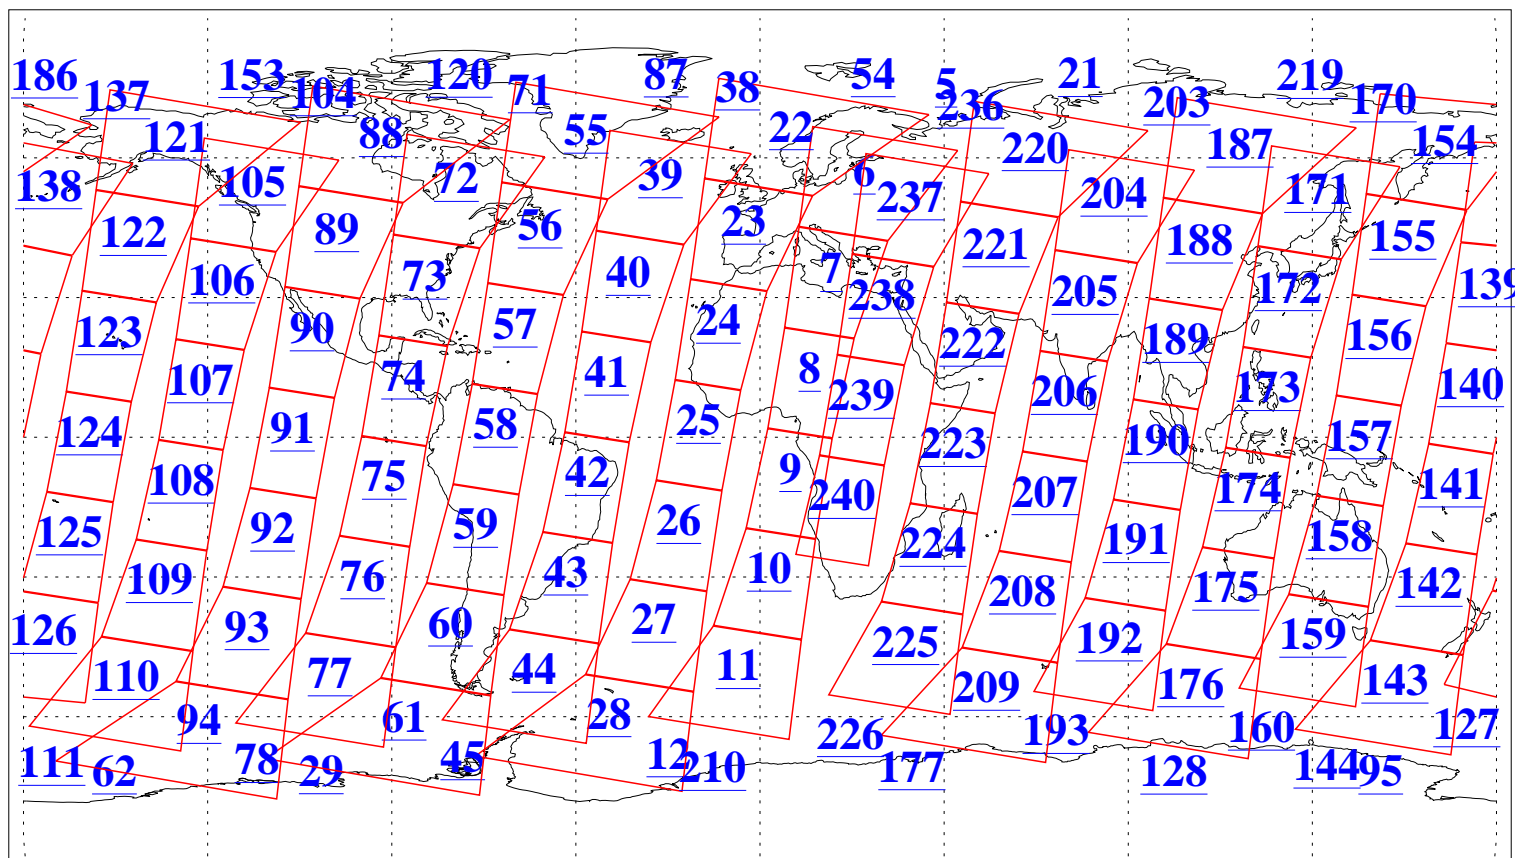

L1B Availability
AMSU Granules: 240
HSB Granules: 0
AIRS Granules: 240

5 Jan 2006
DoY 5
Aqua Day 1342
Granules: 1 to 120

Granules: 121 to 240

Legend: AMSU Available, HSB Available, AIRS Available

L1B Availability
AMSU Granules: 240
HSB Granules: 0
AIRS Granules: 240

5 Jan 2006
DoY 5
Aqua Day 1342
Ascending Granules

Descending Granules

Legend: AMSU Available, HSB Available, AIRS Available

L1B Availability
 AMSU Granules: 240
 HSB Granules: 0
 AIRS Granules: 240

5 Jan 2006
 DoY 5
 Aqua Day 1342

Northern Hemisphere Granules

Southern Hemisphere Granules

Legend: AMSU Available, HSB Available, AIRS Available