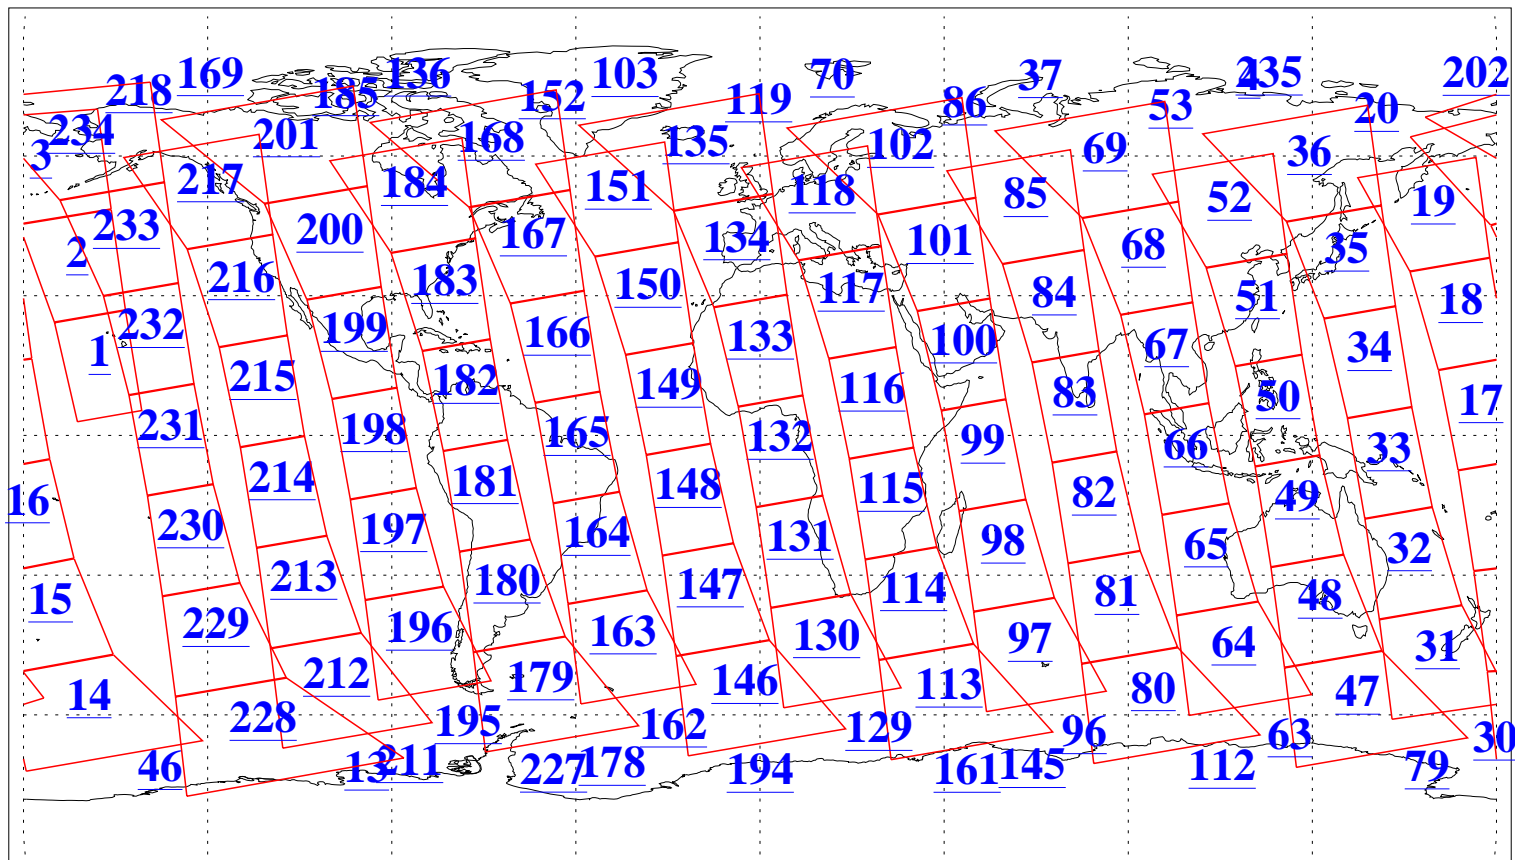

L1B Availability
AMSU Granules: 240
HSB Granules: 0
AIRS Granules: 240

5 Jan 2006
DoY 5
Aqua Day 1342
Granules: 1 to 120

Granules: 121 to 240

Legend: AMSU Available, HSB Available, AIRS Available

L1B Availability
AMSU Granules: 240
HSB Granules: 0
AIRS Granules: 240

5 Jan 2006
DoY 5
Aqua Day 1342
Ascending Granules

Descending Granules

Legend: AMSU Available, HSB Available, AIRS Available

L1B Availability
 AMSU Granules: 240
 HSB Granules: 0
 AIRS Granules: 240

5 Jan 2006
 DoY 5
 Aqua Day 1342

Northern Hemisphere Granules

Southern Hemisphere Granules

Legend: AMSU Available, HSB Available, AIRS Available