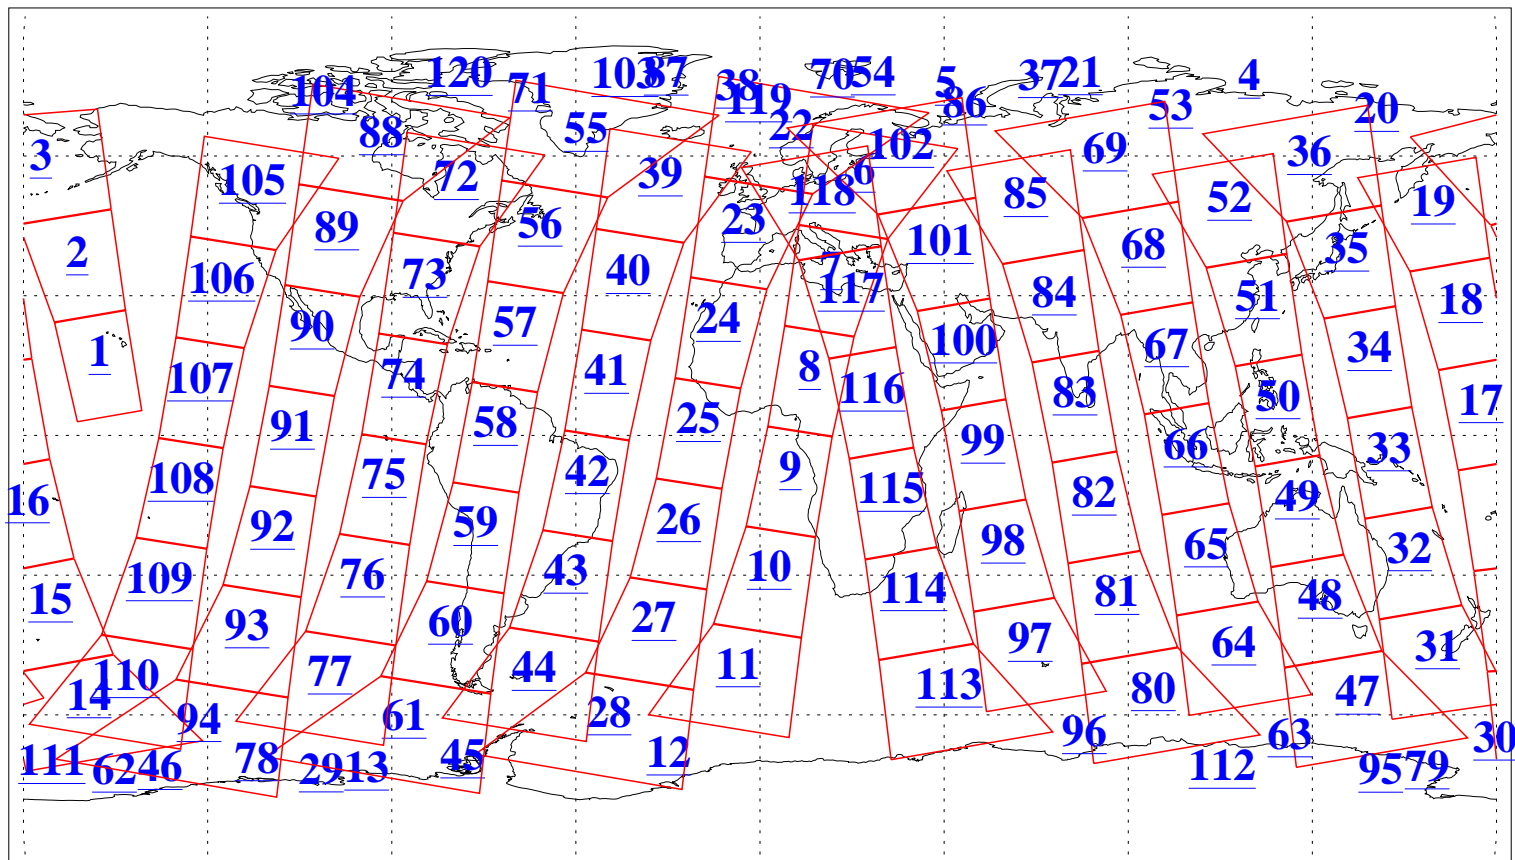

L1B Availability
AMSU Granules: 240
HSB Granules: 0
AIRS Granules: 240

5 Jan 2006
DoY 5
Aqua Day 1342
Granules: 1 to 120

Granules: 121 to 240

Legend: AMSU Available, HSB Available, AIRS Available

L1B Availability
AMSU Granules: 240
HSB Granules: 0
AIRS Granules: 240

5 Jan 2006
DoY 5
Aqua Day 1342
Ascending Granules

Descending Granules

Legend: AMSU Available, HSB Available, AIRS Available

L1B Availability
 AMSU Granules: 240
 HSB Granules: 0
 AIRS Granules: 240

5 Jan 2006
 DoY 5
 Aqua Day 1342

Northern Hemisphere Granules

Southern Hemisphere Granules

Legend: AMSU Available, HSB Available, AIRS Available