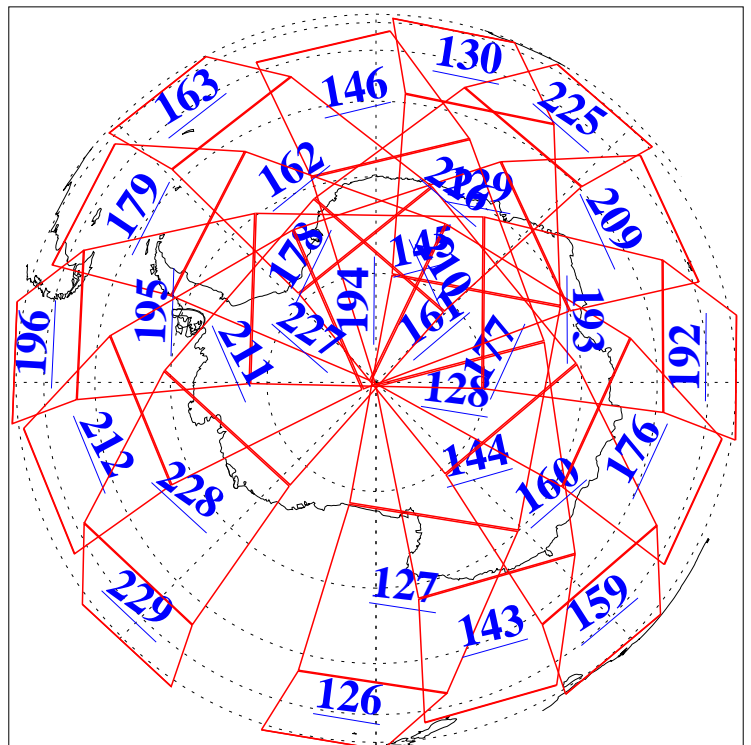

L1B Availability
AMSU Granules: 240
HSB Granules: 0
AIRS Granules: 240

5 Jan 2006
DoY 5
Aqua Day 1342
Granules: 1 to 120

Granules: 121 to 240

Legend: AMSU Available, HSB Available, AIRS Available

L1B Availability
AMSU Granules: 240
HSB Granules: 0
AIRS Granules: 240

5 Jan 2006
DoY 5
Aqua Day 1342
Ascending Granules

Descending Granules

Legend: AMSU Available, HSB Available, AIRS Available

L1B Availability
 AMSU Granules: 240
 HSB Granules: 0
 AIRS Granules: 240

5 Jan 2006
 DoY 5
 Aqua Day 1342

Northern Hemisphere Granules

Southern Hemisphere Granules

Legend: AMSU Available, HSB Available, AIRS Available