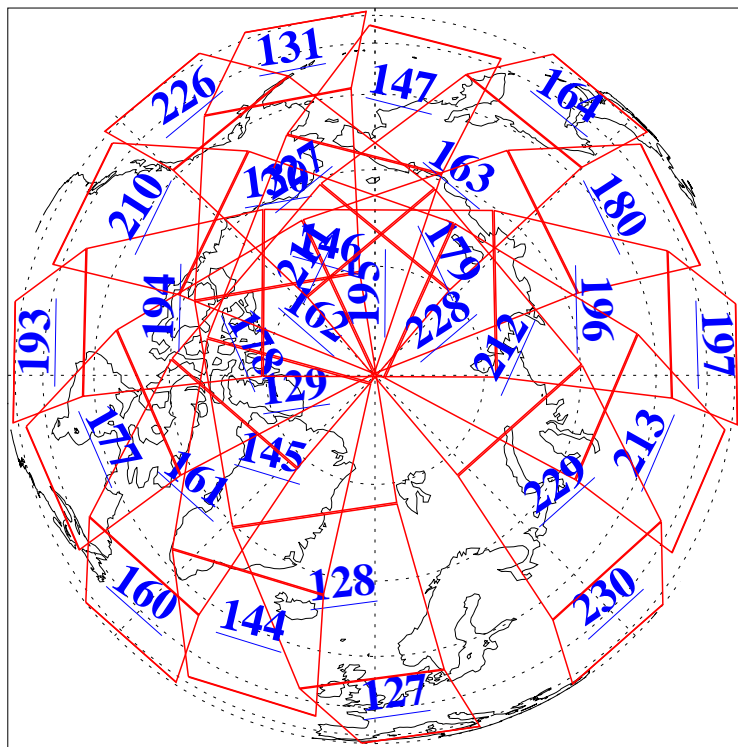

4 Jan 2006
DoY 4
Aqua Day 1341
Ascending Granules

Descending Granules

Legend: AMSU Available, HSB Available, AIRS Available

L1B Availability
 AMSU Granules: 240
 HSB Granules: 0
 AIRS Granules: 240

4 Jan 2006
 DoY 4
 Aqua Day 1341

Northern Hemisphere Granules

Southern Hemisphere Granules

Legend: AMSU Available, HSB Available, AIRS Available