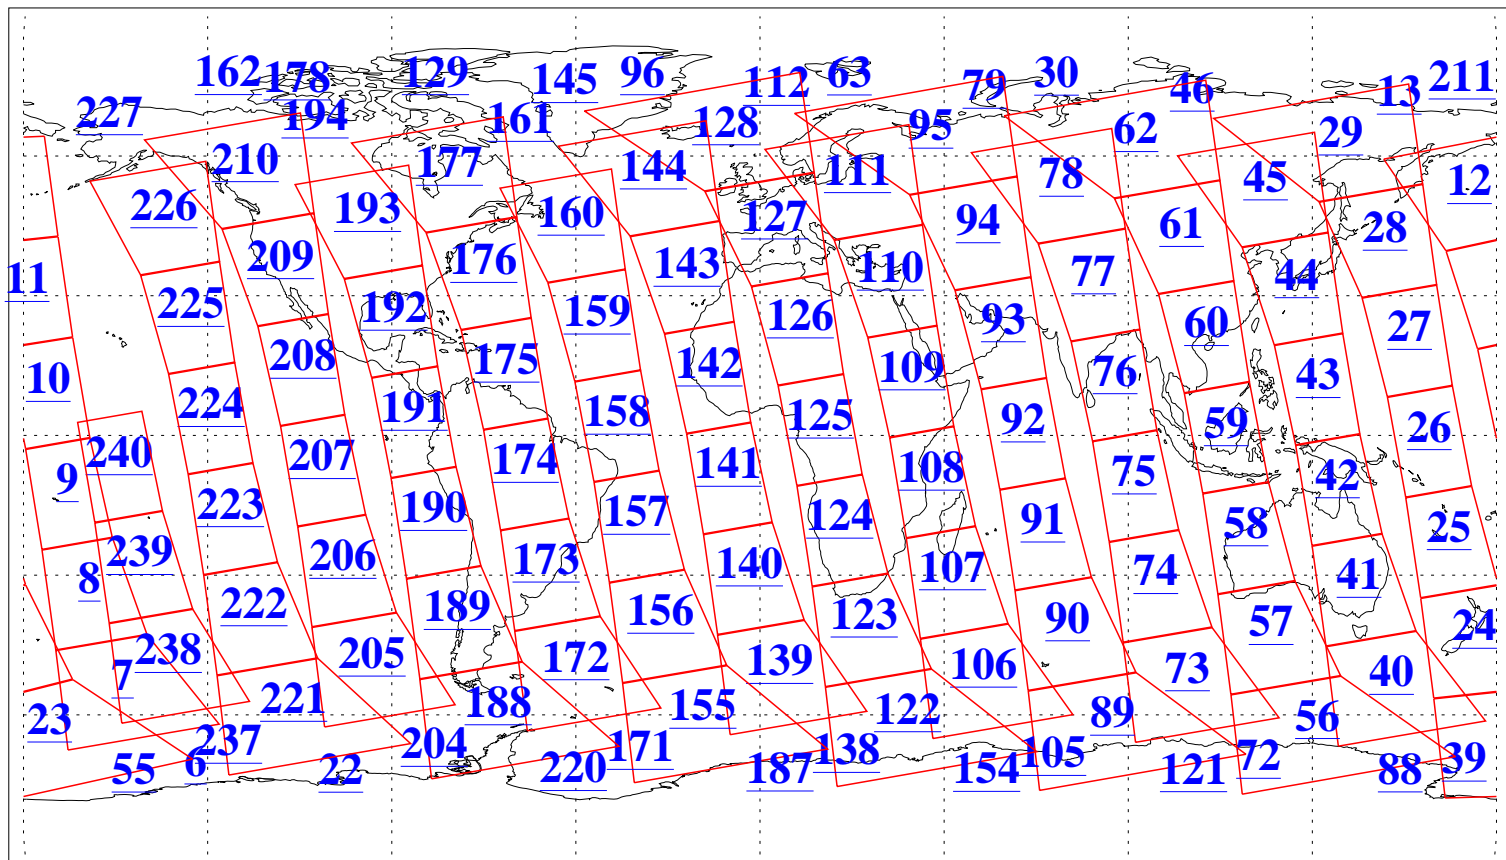

L1B Availability
AMSU Granules: 240
HSB Granules: 0
AIRS Granules: 240

4 Jan 2006
DoY 4
Aqua Day 1341
Granules: 1 to 120

Granules: 121 to 240

Legend: AMSU Available, HSB Available, AIRS Available

L1B Availability
AMSU Granules: 240
HSB Granules: 0
AIRS Granules: 240

4 Jan 2006
DoY 4
Aqua Day 1341
Ascending Granules

Descending Granules

Legend: AMSU Available, HSB Available, AIRS Available

L1B Availability
 AMSU Granules: 240
 HSB Granules: 0
 AIRS Granules: 240

4 Jan 2006
 DoY 4
 Aqua Day 1341

Northern Hemisphere Granules

Southern Hemisphere Granules

Legend: AMSU Available, HSB Available, AIRS Available