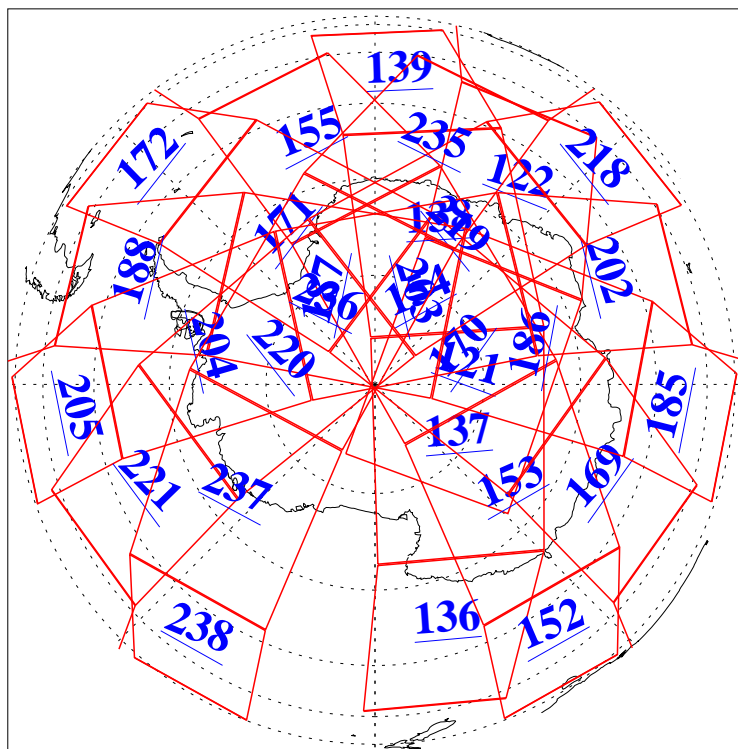

L1B Availability
AMSU Granules: 240
HSB Granules: 0
AIRS Granules: 240

4 Jan 2006
DoY 4
Aqua Day 1341
Granules: 1 to 120

Granules: 121 to 240

Legend: AMSU Available, HSB Available, AIRS Available

L1B Availability
AMSU Granules: 240
HSB Granules: 0
AIRS Granules: 240

4 Jan 2006
DoY 4
Aqua Day 1341
Ascending Granules

Descending Granules

Legend: AMSU Available, HSB Available, AIRS Available

L1B Availability
 AMSU Granules: 240
 HSB Granules: 0
 AIRS Granules: 240

4 Jan 2006
 DoY 4
 Aqua Day 1341

Northern Hemisphere Granules

Southern Hemisphere Granules

Legend: AMSU Available, HSB Available, AIRS Available