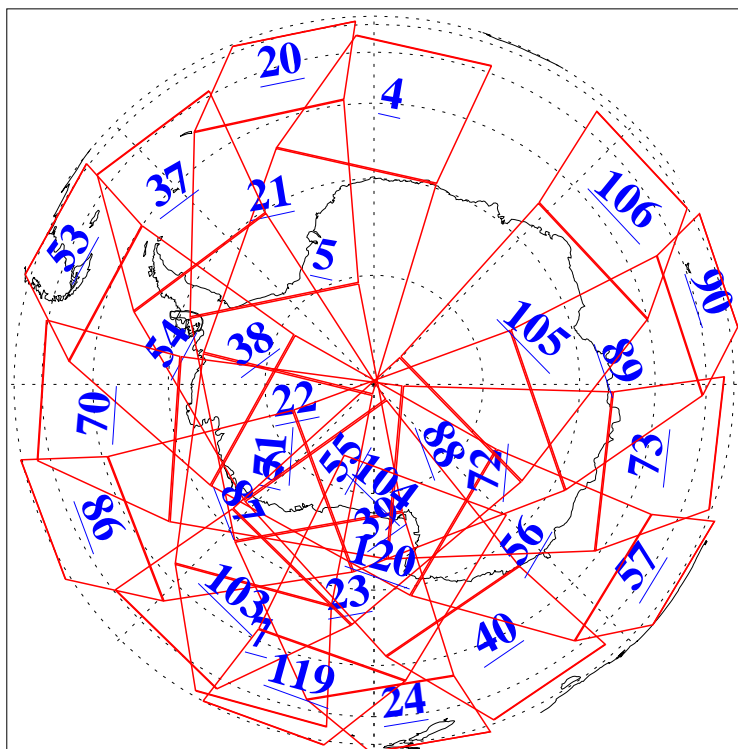

L1B Availability
AMSU Granules: 240
HSB Granules: 0
AIRS Granules: 240

4 Jan 2006
DoY 4
Aqua Day 1341
Granules: 1 to 120

Granules: 121 to 240

Legend: AMSU Available, HSB Available, AIRS Available

L1B Availability
AMSU Granules: 240
HSB Granules: 0
AIRS Granules: 240

4 Jan 2006
DoY 4
Aqua Day 1341
Ascending Granules

Descending Granules

Legend: AMSU Available, HSB Available, AIRS Available

L1B Availability
 AMSU Granules: 240
 HSB Granules: 0
 AIRS Granules: 240

4 Jan 2006
 DoY 4
 Aqua Day 1341

Northern Hemisphere Granules

Southern Hemisphere Granules

Legend: AMSU Available, HSB Available, AIRS Available