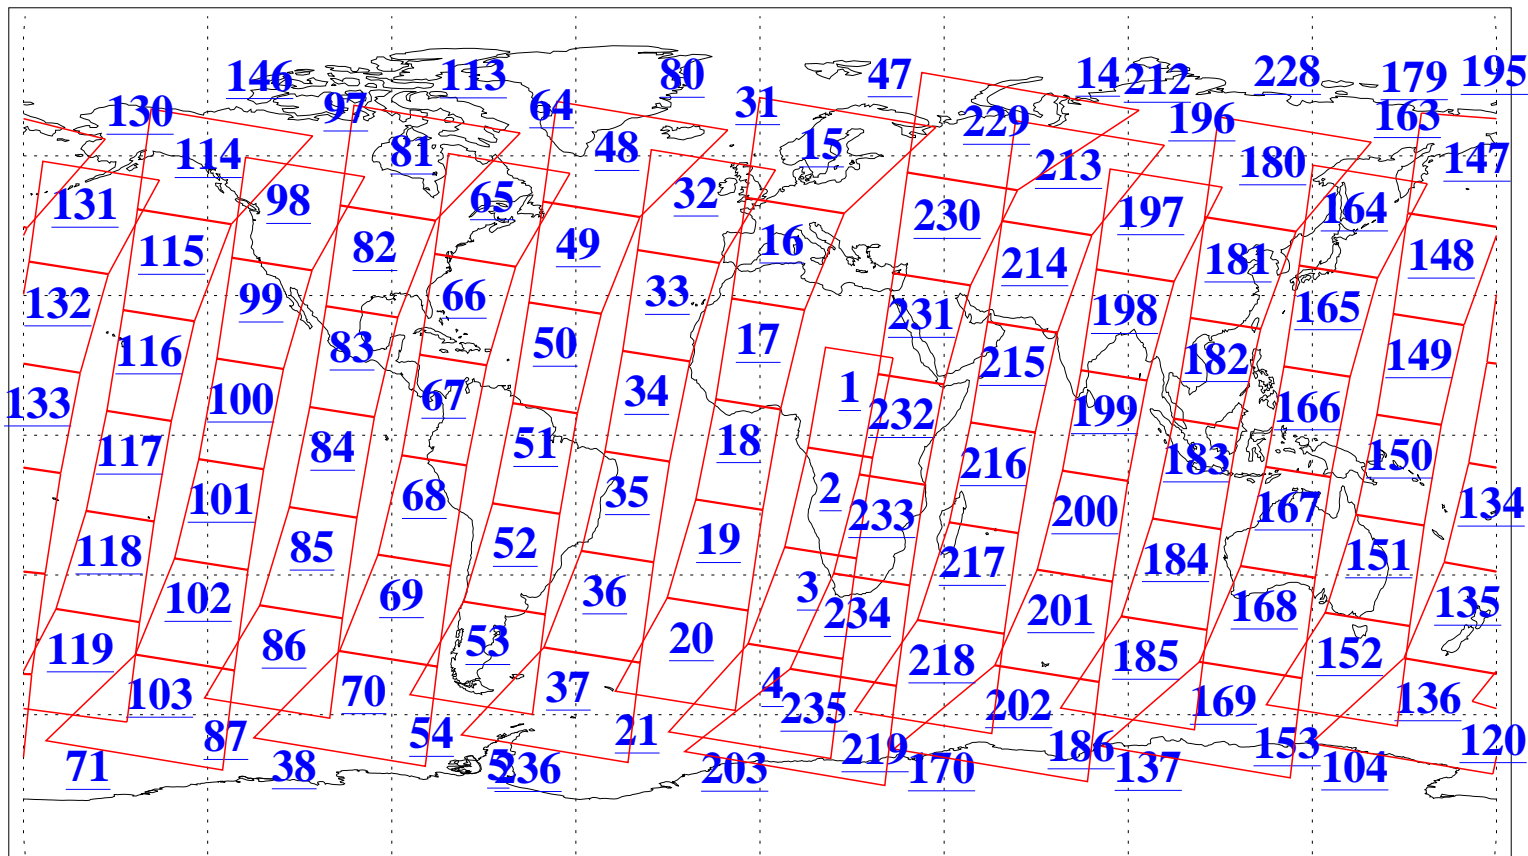

L1B Availability
AMSU Granules: 240
HSB Granules: 0
AIRS Granules: 240

4 Jan 2006
DoY 4
Aqua Day 1341
Granules: 1 to 120

Granules: 121 to 240

Legend: AMSU Available, HSB Available, AIRS Available

L1B Availability
AMSU Granules: 240
HSB Granules: 0
AIRS Granules: 240

4 Jan 2006
DoY 4
Aqua Day 1341
Ascending Granules

Descending Granules

Legend: AMSU Available, HSB Available, AIRS Available

L1B Availability
 AMSU Granules: 240
 HSB Granules: 0
 AIRS Granules: 240

4 Jan 2006
 DoY 4
 Aqua Day 1341

Northern Hemisphere Granules

Southern Hemisphere Granules

Legend: AMSU Available, HSB Available, AIRS Available