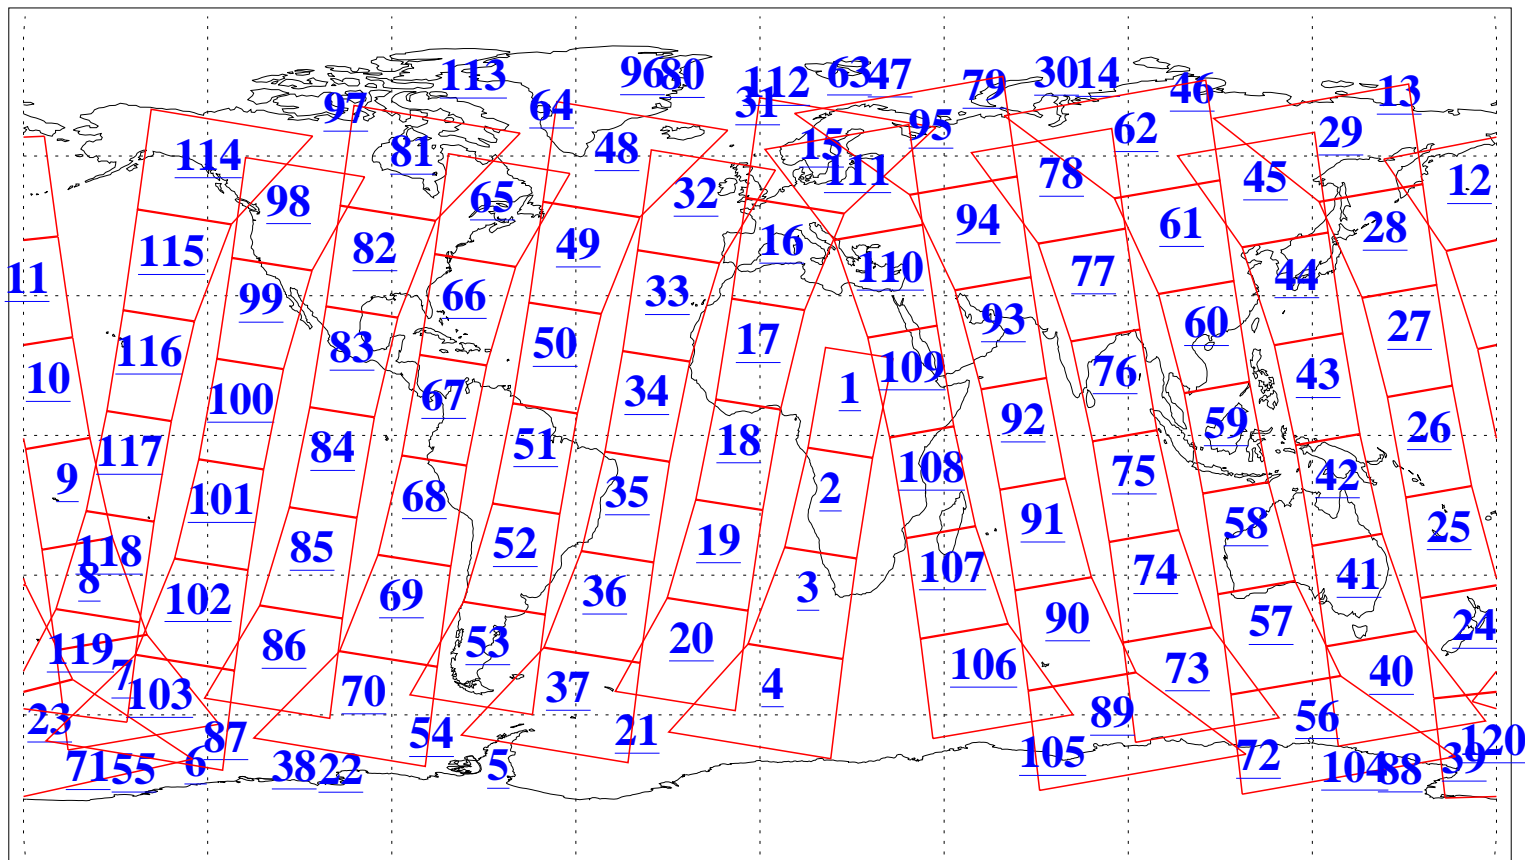

L1B Availability
AMSU Granules: 240
HSB Granules: 0
AIRS Granules: 240

4 Jan 2006
DoY 4
Aqua Day 1341
Granules: 1 to 120

Granules: 121 to 240

Legend: AMSU Available, HSB Available, AIRS Available

L1B Availability
AMSU Granules: 240
HSB Granules: 0
AIRS Granules: 240

4 Jan 2006
DoY 4
Aqua Day 1341
Ascending Granules

Descending Granules

Legend: AMSU Available, HSB Available, AIRS Available

L1B Availability
 AMSU Granules: 240
 HSB Granules: 0
 AIRS Granules: 240

4 Jan 2006
 DoY 4
 Aqua Day 1341

Northern Hemisphere Granules

Southern Hemisphere Granules

Legend: AMSU Available, HSB Available, AIRS Available