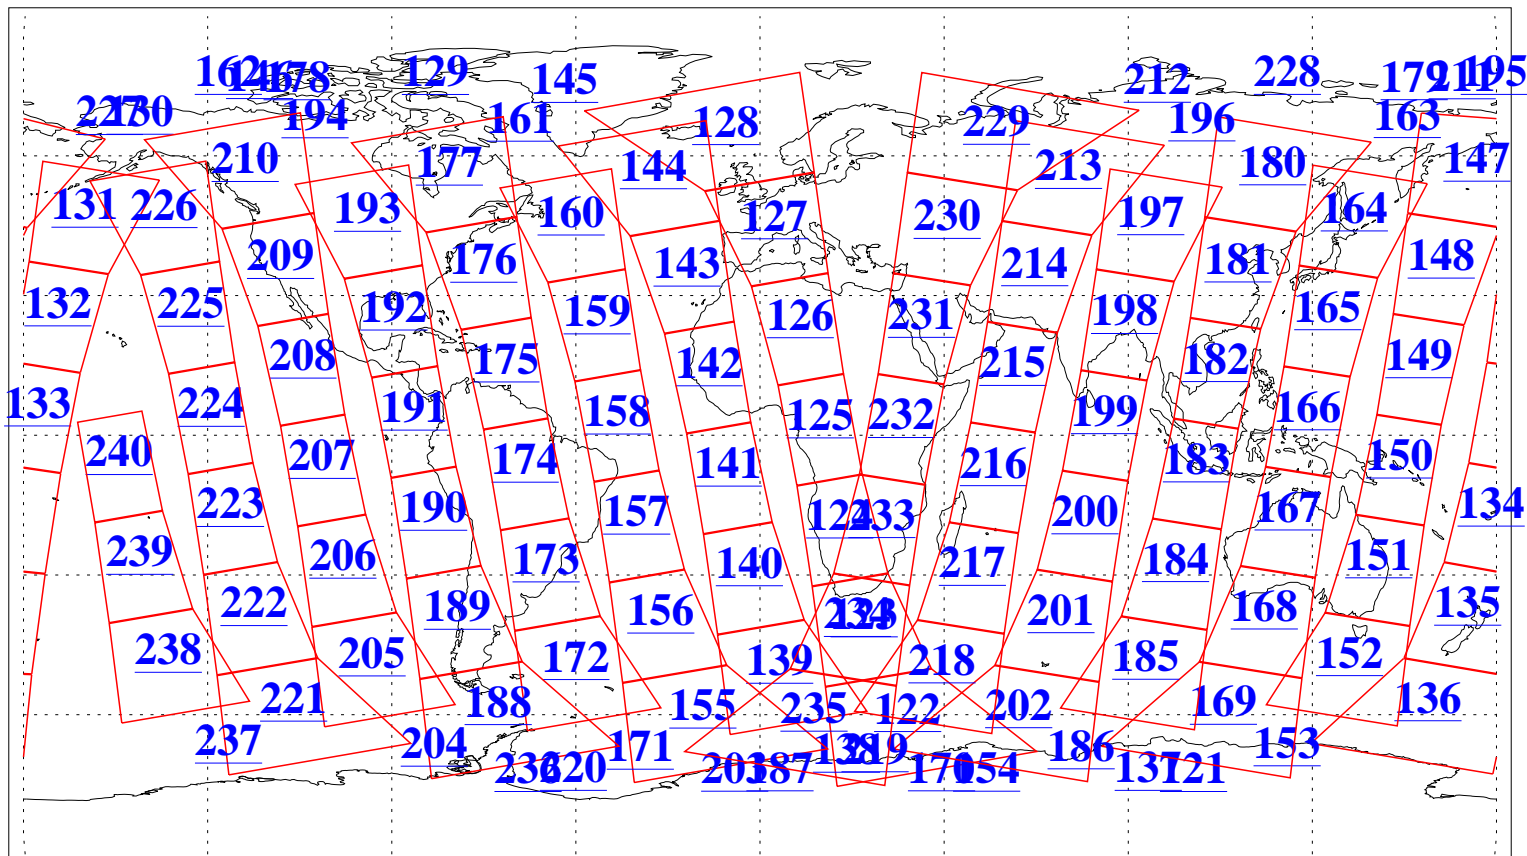

L1B Availability
AMSU Granules: 240
HSB Granules: 0
AIRS Granules: 240

4 Jan 2006
DoY 4
Aqua Day 1341
Granules: 1 to 120

Granules: 121 to 240

Legend: AMSU Available, HSB Available, AIRS Available

L1B Availability
AMSU Granules: 240
HSB Granules: 0
AIRS Granules: 240

4 Jan 2006
DoY 4
Aqua Day 1341
Ascending Granules

Descending Granules

Legend: AMSU Available, HSB Available, AIRS Available

L1B Availability
 AMSU Granules: 240
 HSB Granules: 0
 AIRS Granules: 240

4 Jan 2006
 DoY 4
 Aqua Day 1341

Northern Hemisphere Granules

Southern Hemisphere Granules

Legend: AMSU Available, HSB Available, AIRS Available