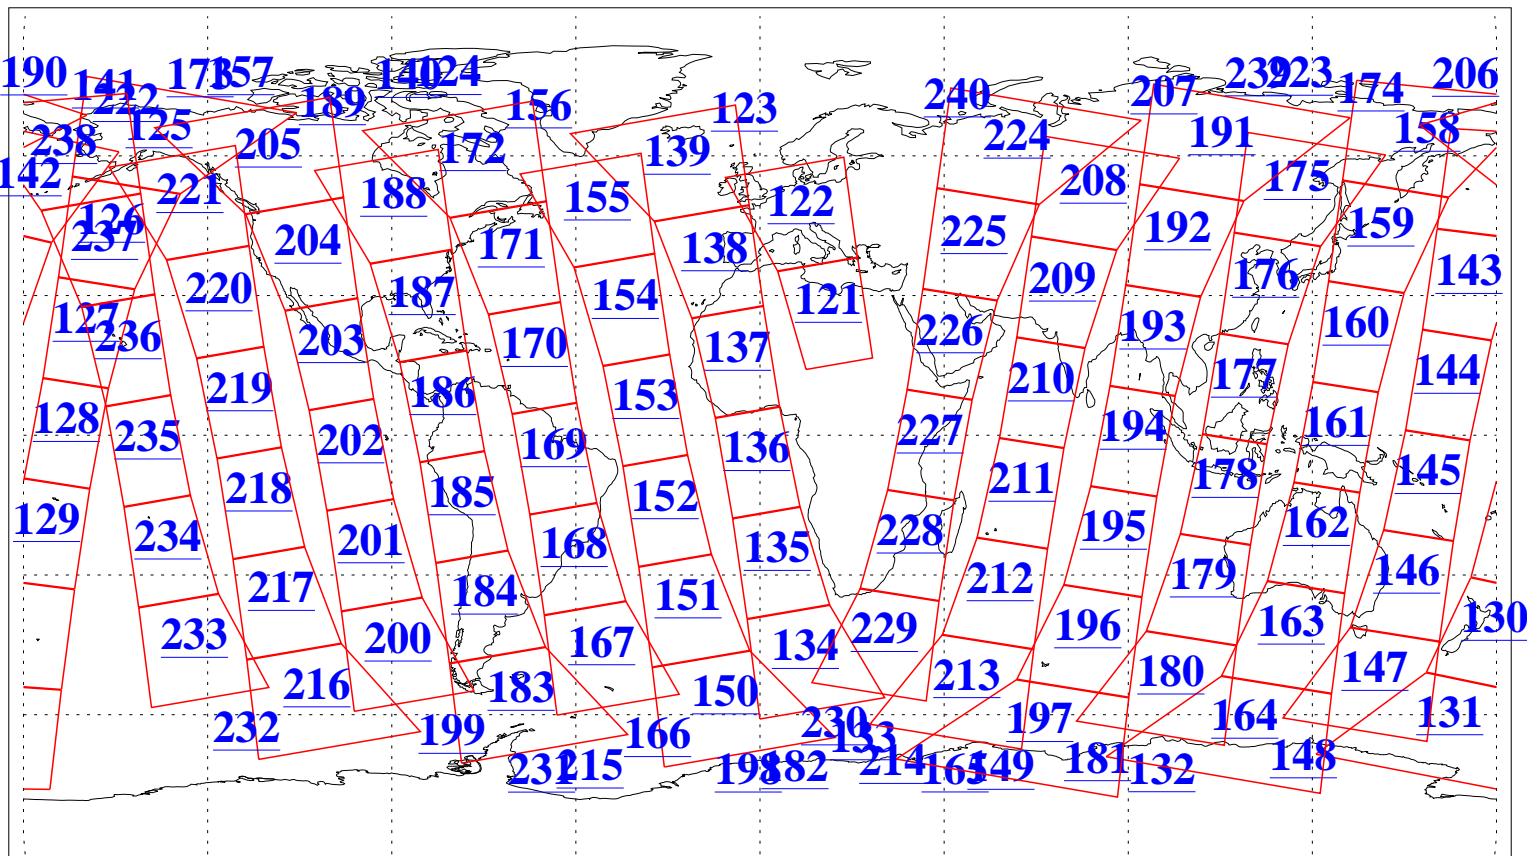

L1B Availability
AMSU Granules: 240
HSB Granules: 0
AIRS Granules: 240

1 Jan 2006
DoY 1
Aqua Day 1338
Granules: 1 to 120

Granules: 121 to 240

Legend: AMSU Available, HSB Available, AIRS Available

L1B Availability
AMSU Granules: 240
HSB Granules: 0
AIRS Granules: 240

1 Jan 2006
DoY 1
Aqua Day 1338
Ascending Granules

Descending Granules

Legend: AMSU Available, HSB Available, AIRS Available

L1B Availability
 AMSU Granules: 240
 HSB Granules: 0
 AIRS Granules: 240

1 Jan 2006
 DoY 1
 Aqua Day 1338

Northern Hemisphere Granules

Southern Hemisphere Granules

Legend: AMSU Available, HSB Available, AIRS Available