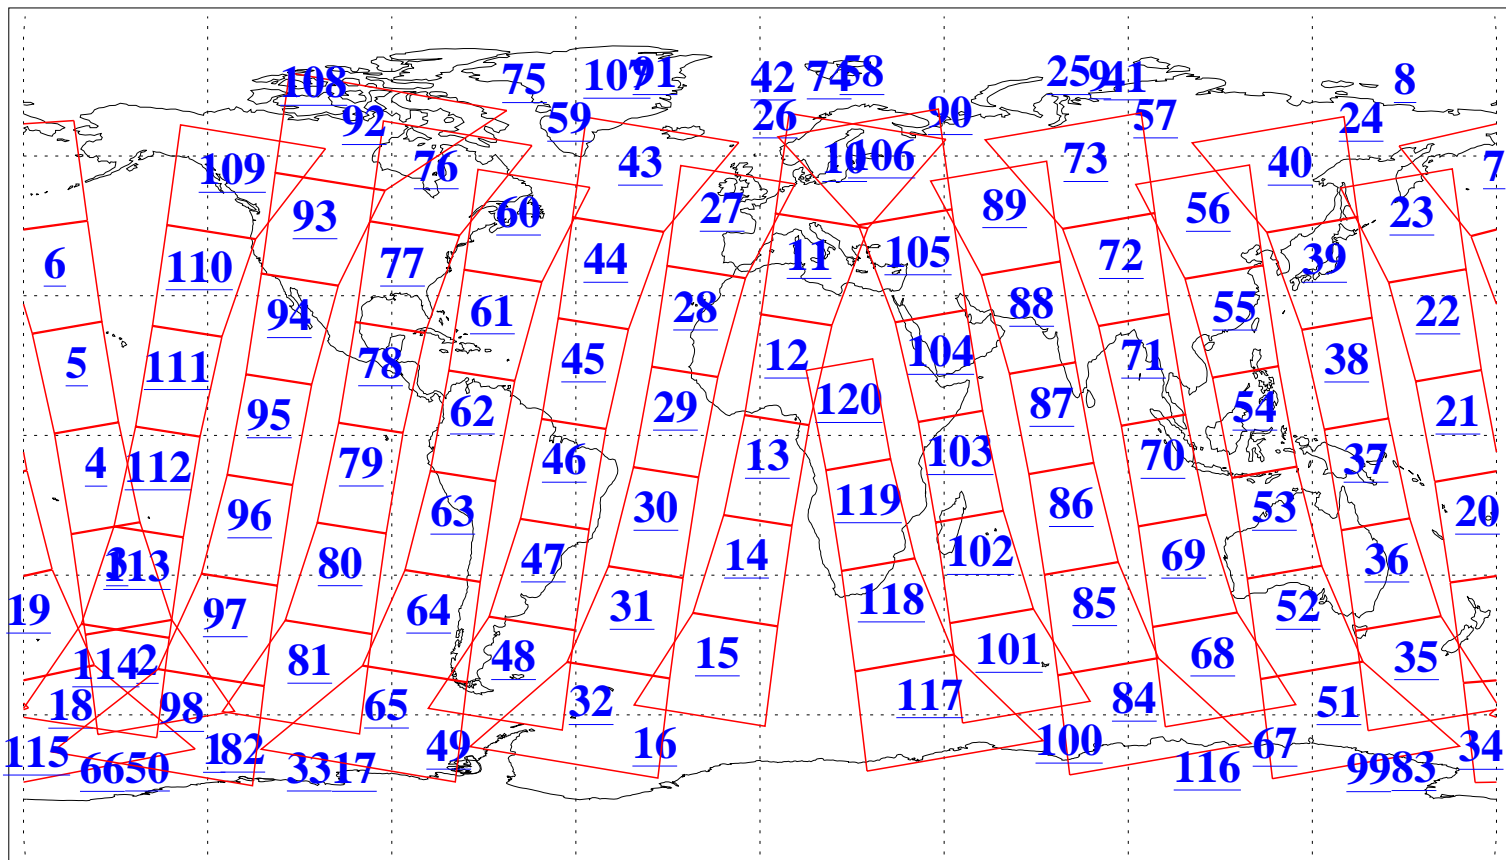

L1B Availability
AMSU Granules: 240
HSB Granules: 0
AIRS Granules: 240

1 Jan 2006
DoY 1
Aqua Day 1338
Granules: 1 to 120

Granules: 121 to 240

Legend: AMSU Available, HSB Available, AIRS Available

L1B Availability
AMSU Granules: 240
HSB Granules: 0
AIRS Granules: 240

1 Jan 2006
DoY 1
Aqua Day 1338
Ascending Granules

Descending Granules

Legend: AMSU Available, HSB Available, AIRS Available

L1B Availability
 AMSU Granules: 240
 HSB Granules: 0
 AIRS Granules: 240

1 Jan 2006
 DoY 1
 Aqua Day 1338

Northern Hemisphere Granules

Southern Hemisphere Granules

Legend: AMSU Available, HSB Available, AIRS Available