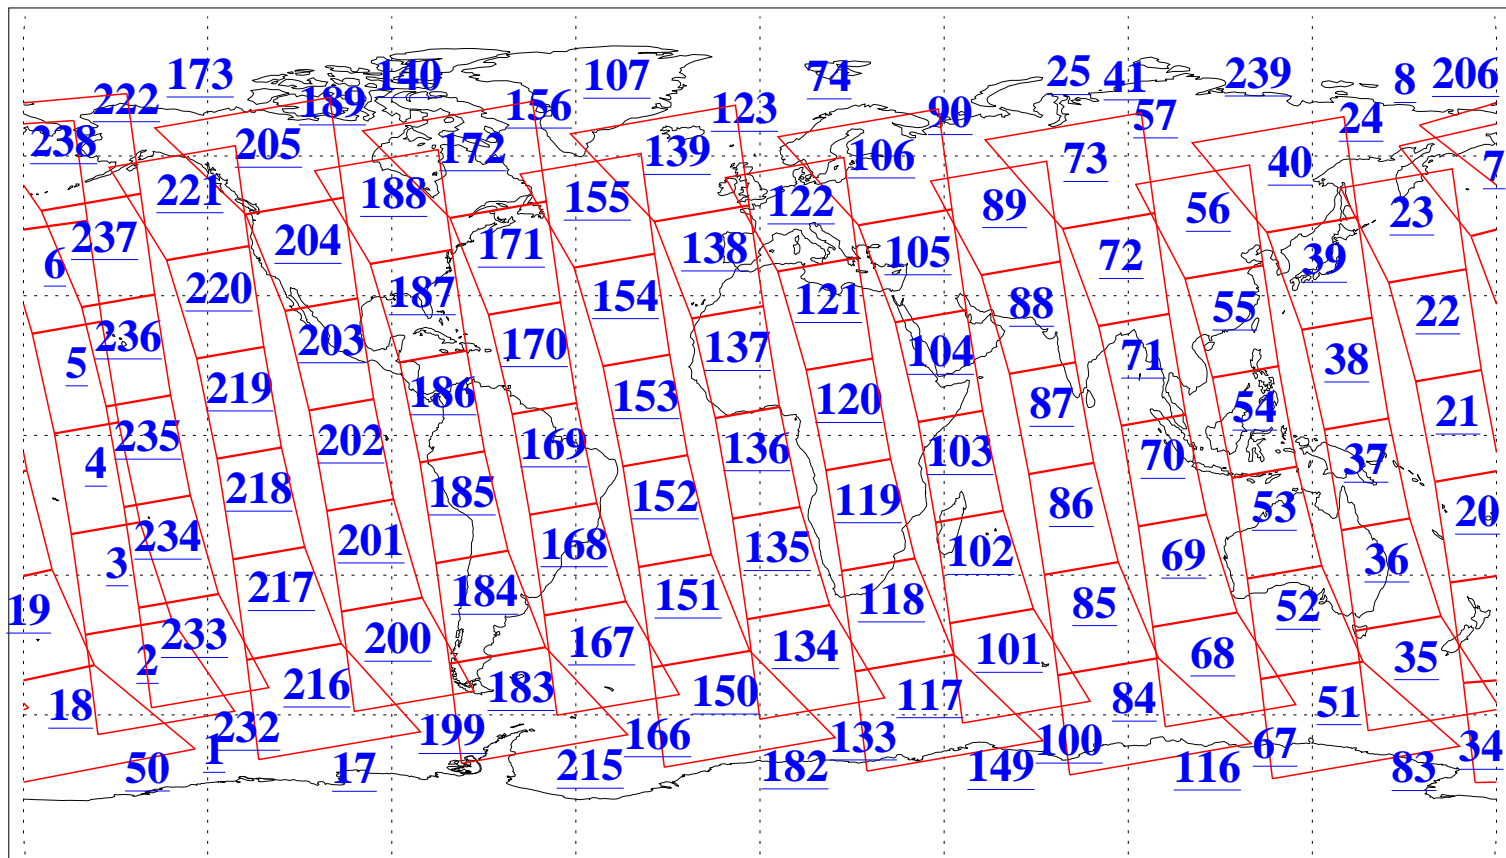

L1B Availability
AMSU Granules: 240
HSB Granules: 0
AIRS Granules: 240

1 Jan 2006
DoY 1
Aqua Day 1338
Granules: 1 to 120

Granules: 121 to 240

Legend: AMSU Available, HSB Available, AIRS Available

L1B Availability
AMSU Granules: 240
HSB Granules: 0
AIRS Granules: 240

1 Jan 2006
DoY 1
Aqua Day 1338
Ascending Granules

Descending Granules

Legend: AMSU Available, HSB Available, AIRS Available

L1B Availability
 AMSU Granules: 240
 HSB Granules: 0
 AIRS Granules: 240

1 Jan 2006
 DoY 1
 Aqua Day 1338

Northern Hemisphere Granules

Southern Hemisphere Granules

Legend: AMSU Available, HSB Available, AIRS Available