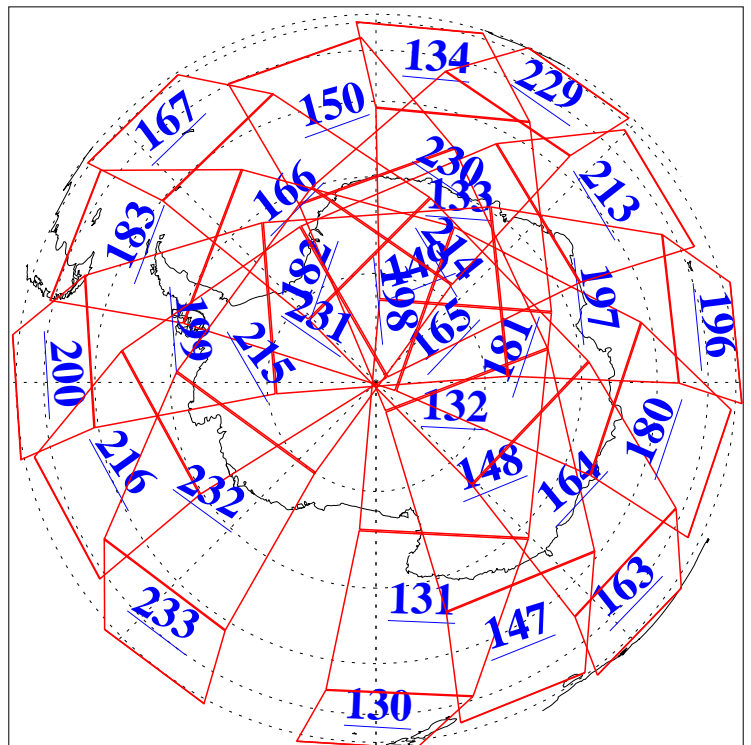

L1B Availability
AMSU Granules: 240
HSB Granules: 0
AIRS Granules: 240

1 Jan 2006
DoY 1
Aqua Day 1338
Granules: 1 to 120

Granules: 121 to 240

Legend: AMSU Available, HSB Available, AIRS Available

L1B Availability
AMSU Granules: 240
HSB Granules: 0
AIRS Granules: 240

1 Jan 2006
DoY 1
Aqua Day 1338
Ascending Granules

Descending Granules

Legend: AMSU Available, HSB Available, AIRS Available

L1B Availability
 AMSU Granules: 240
 HSB Granules: 0
 AIRS Granules: 240

1 Jan 2006
 DoY 1
 Aqua Day 1338

Northern Hemisphere Granules

Southern Hemisphere Granules

Legend: AMSU Available, HSB Available, AIRS Available