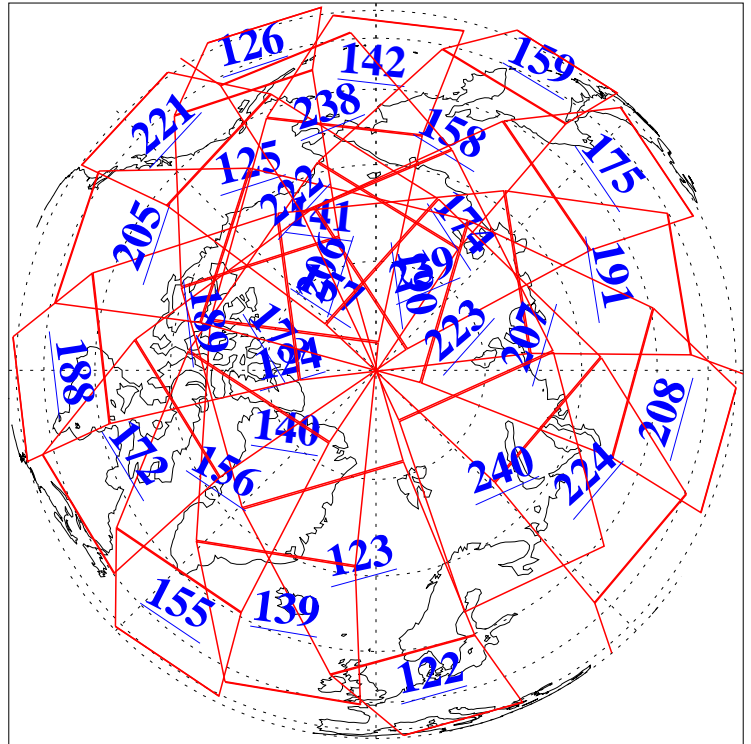

L1B Availability
AMSU Granules: 240
HSB Granules: 0
AIRS Granules: 240

1 Jan 2006
DoY 1
Aqua Day 1338
Granules: 1 to 120

Granules: 121 to 240

Legend: AMSU Available, HSB Available, AIRS Available

L1B Availability
AMSU Granules: 240
HSB Granules: 0
AIRS Granules: 240

1 Jan 2006
DoY 1
Aqua Day 1338
Ascending Granules

Descending Granules

Legend: AMSU Available, HSB Available, AIRS Available

L1B Availability
 AMSU Granules: 240
 HSB Granules: 0
 AIRS Granules: 240

1 Jan 2006
 DoY 1
 Aqua Day 1338

Northern Hemisphere Granules

Southern Hemisphere Granules

Legend: AMSU Available, HSB Available, AIRS Available