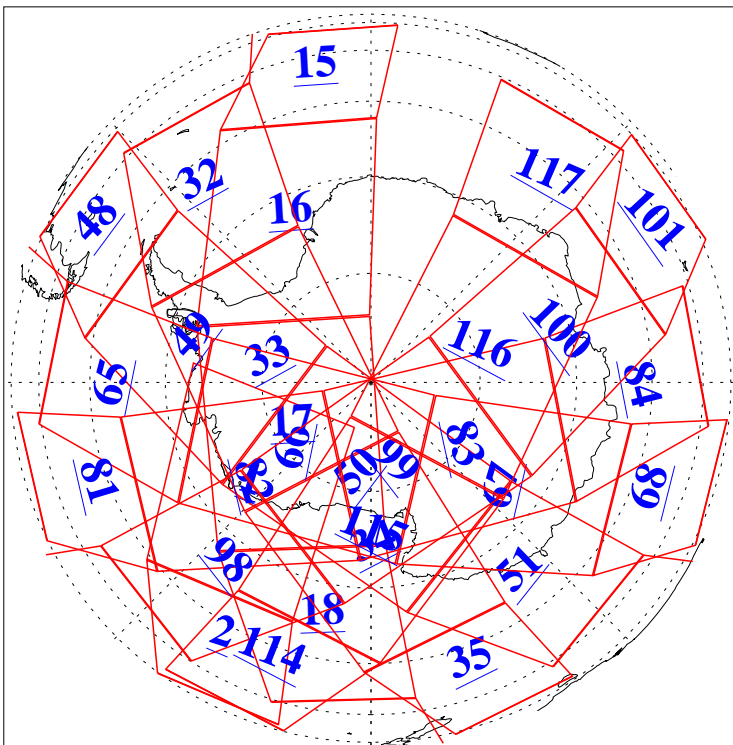

L1B Availability
AMSU Granules: 240
HSB Granules: 0
AIRS Granules: 240

1 Jan 2006
DoY 1
Aqua Day 1338
Granules: 1 to 120

Granules: 121 to 240

Legend: AMSU Available, HSB Available, AIRS Available

L1B Availability
AMSU Granules: 240
HSB Granules: 0
AIRS Granules: 240

1 Jan 2006
DoY 1
Aqua Day 1338
Ascending Granules

Descending Granules

Legend: AMSU Available, HSB Available, AIRS Available

L1B Availability
 AMSU Granules: 240
 HSB Granules: 0
 AIRS Granules: 240

1 Jan 2006
 DoY 1
 Aqua Day 1338

Northern Hemisphere Granules

Southern Hemisphere Granules

Legend: AMSU Available, HSB Available, AIRS Available