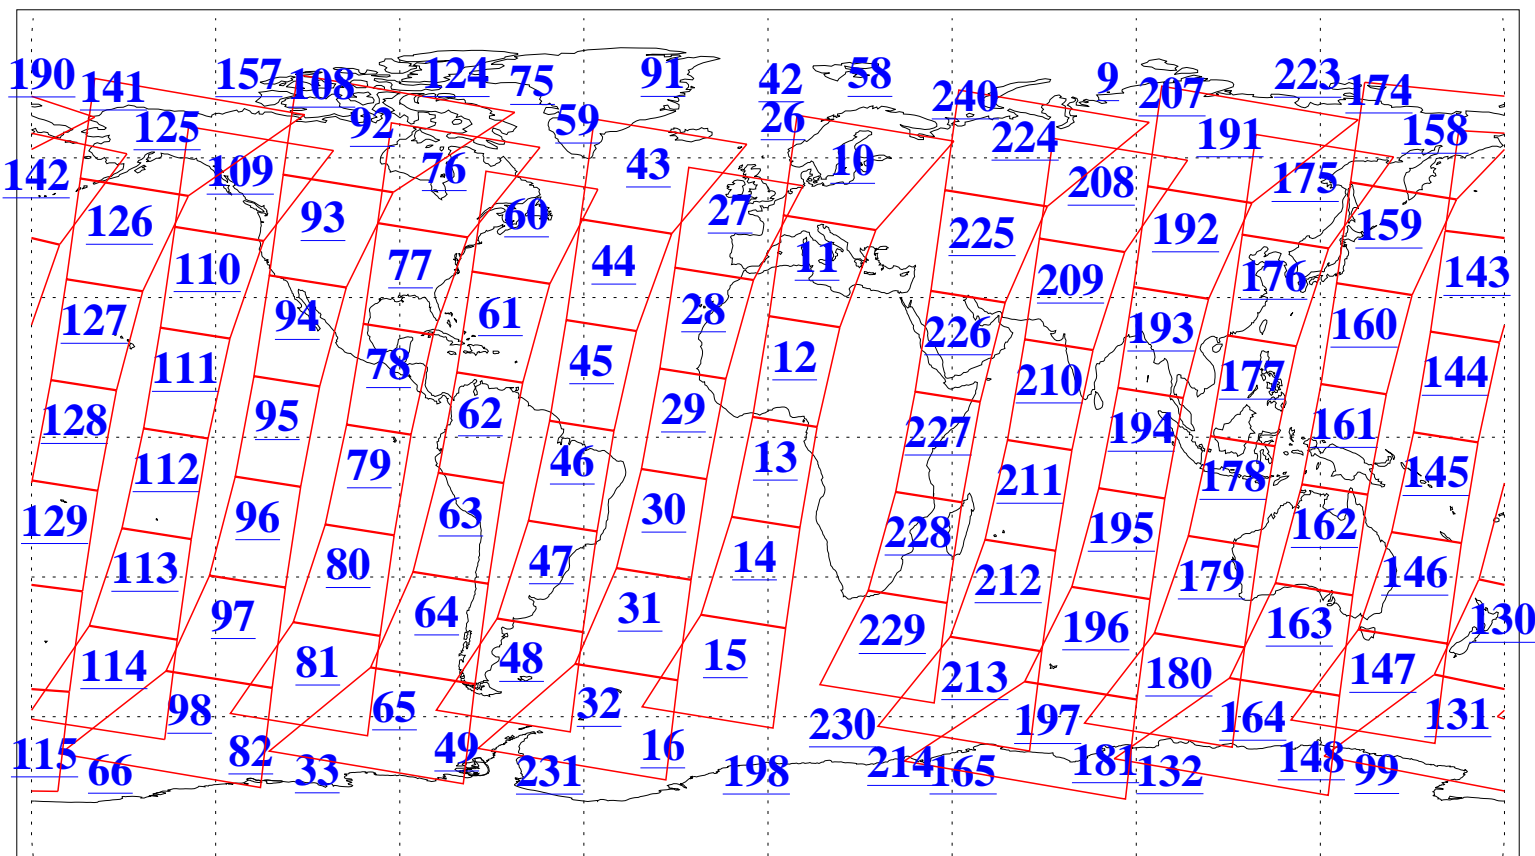

L1B Availability
AMSU Granules: 240
HSB Granules: 0
AIRS Granules: 240

1 Jan 2006
DoY 1
Aqua Day 1338
Granules: 1 to 120

Granules: 121 to 240

Legend: AMSU Available, HSB Available, AIRS Available

L1B Availability
AMSU Granules: 240
HSB Granules: 0
AIRS Granules: 240

1 Jan 2006
DoY 1
Aqua Day 1338
Ascending Granules

Descending Granules

Legend: AMSU Available, HSB Available, AIRS Available

L1B Availability
 AMSU Granules: 240
 HSB Granules: 0
 AIRS Granules: 240

1 Jan 2006
 DoY 1
 Aqua Day 1338

Northern Hemisphere Granules

Southern Hemisphere Granules

Legend: AMSU Available, HSB Available, AIRS Available