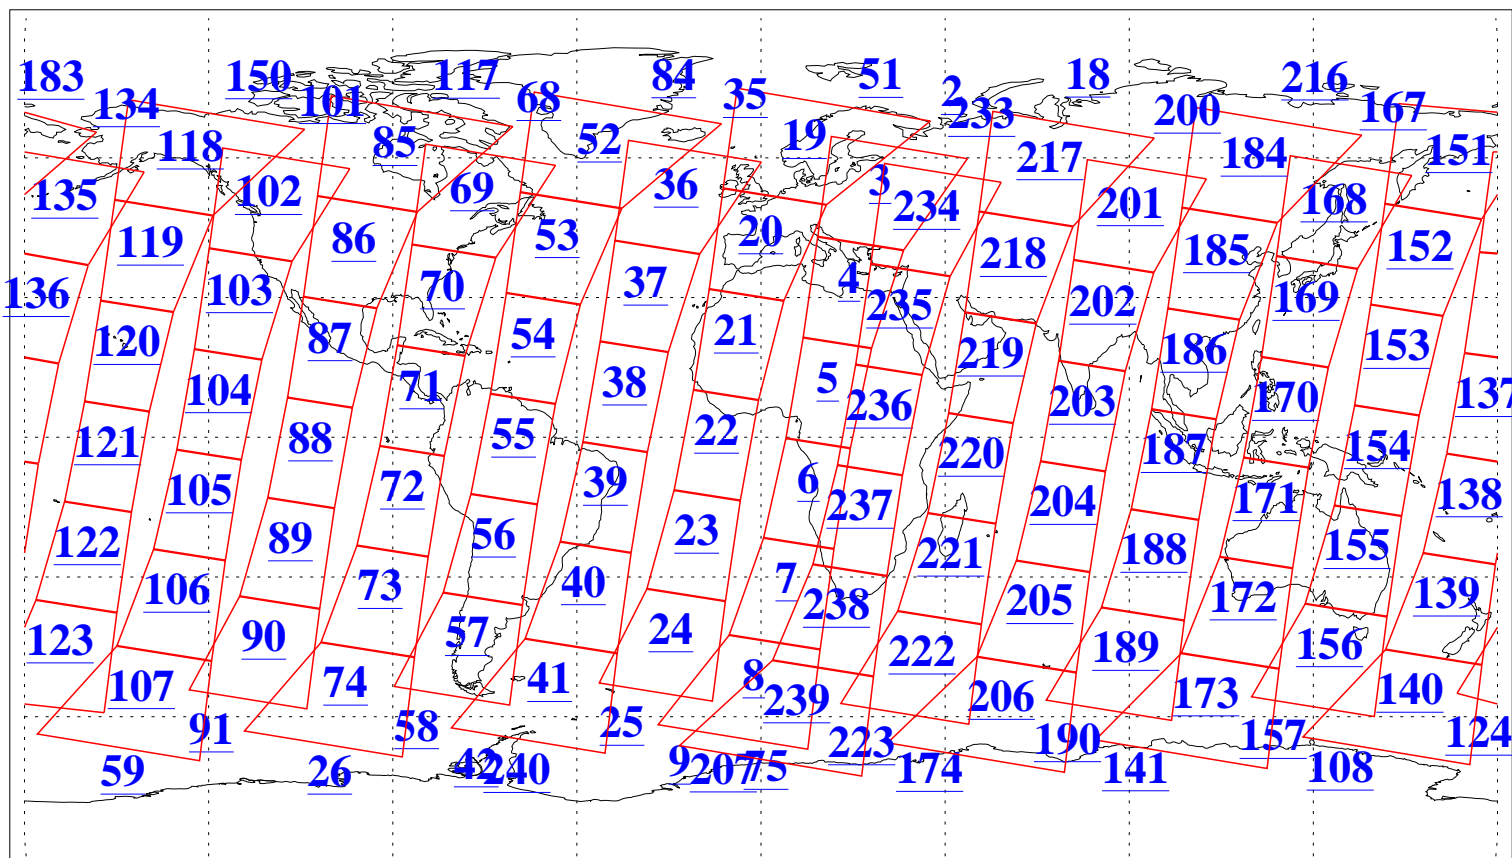

L1B Availability
AMSU Granules: 240
HSB Granules: 0
AIRS Granules: 240

31 Dec 2005
DoY 365
Aqua Day 1337
Ascending Granules

Descending Granules

Legend: AMSU Available, HSB Available, AIRS Available

L1B Availability
 AMSU Granules: 240
 HSB Granules: 0
 AIRS Granules: 240

31 Dec 2005
 DoY 365
 Aqua Day 1337

Northern Hemisphere Granules

Southern Hemisphere Granules

Legend: AMSU Available, HSB Available, AIRS Available