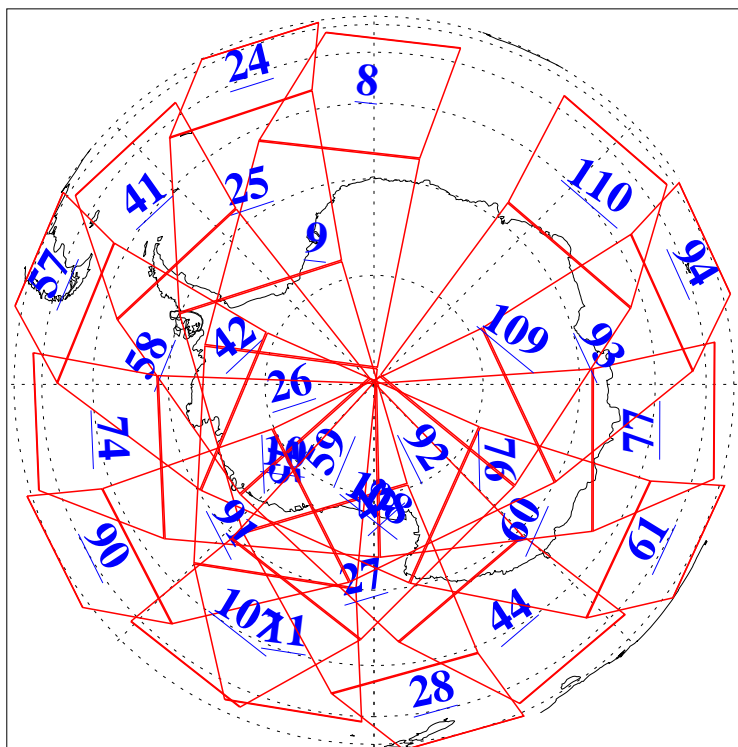

L1B Availability
AMSU Granules: 240
HSB Granules: 0
AIRS Granules: 240

31 Dec 2005
DoY 365
Aqua Day 1337
Ascending Granules

Descending Granules

Legend: AMSU Available, HSB Available, AIRS Available

L1B Availability
 AMSU Granules: 240
 HSB Granules: 0
 AIRS Granules: 240

31 Dec 2005
 DoY 365
 Aqua Day 1337

Northern Hemisphere Granules

Southern Hemisphere Granules

Legend: AMSU Available, HSB Available, AIRS Available