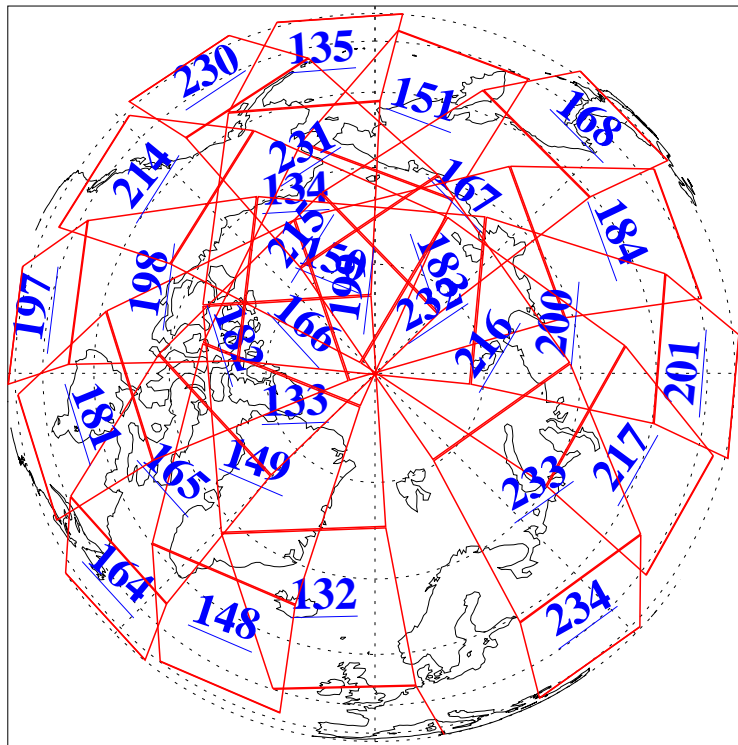

L1B Availability
AMSU Granules: 240
HSB Granules: 0
AIRS Granules: 240

31 Dec 2005
DoY 365
Aqua Day 1337
Ascending Granules

Descending Granules

Legend: AMSU Available, HSB Available, AIRS Available

L1B Availability
 AMSU Granules: 240
 HSB Granules: 0
 AIRS Granules: 240

31 Dec 2005
 DoY 365
 Aqua Day 1337

Northern Hemisphere Granules

Southern Hemisphere Granules

Legend: AMSU Available, HSB Available, AIRS Available