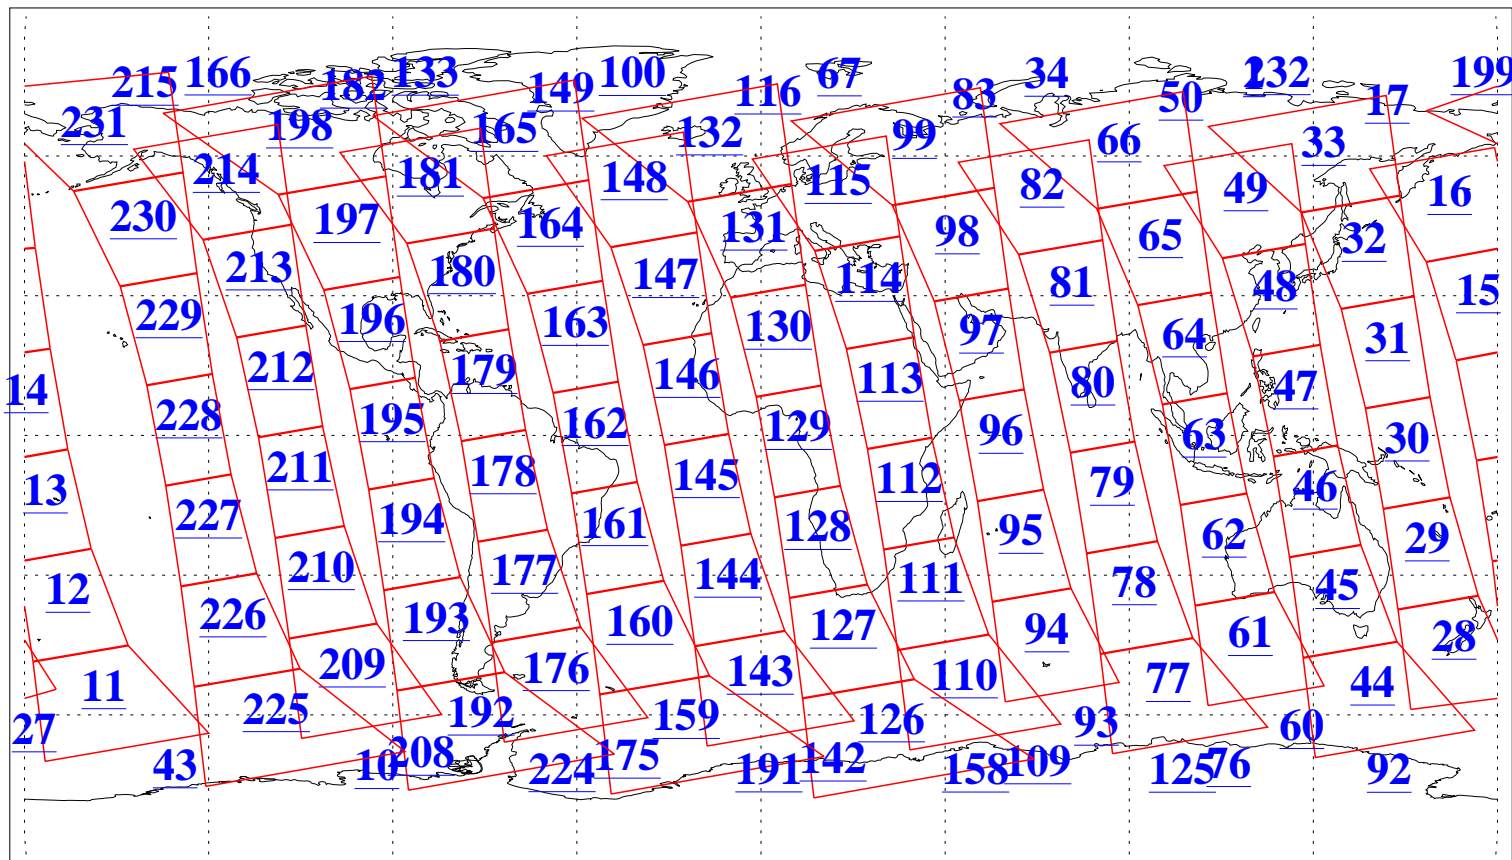

L1B Availability
AMSU Granules: 240
HSB Granules: 0
AIRS Granules: 240

31 Dec 2005
DoY 365
Aqua Day 1337
Ascending Granules

Descending Granules

Legend: AMSU Available, HSB Available, AIRS Available

L1B Availability
 AMSU Granules: 240
 HSB Granules: 0
 AIRS Granules: 240

31 Dec 2005
 DoY 365
 Aqua Day 1337

Northern Hemisphere Granules

Southern Hemisphere Granules

Legend: AMSU Available, HSB Available, AIRS Available