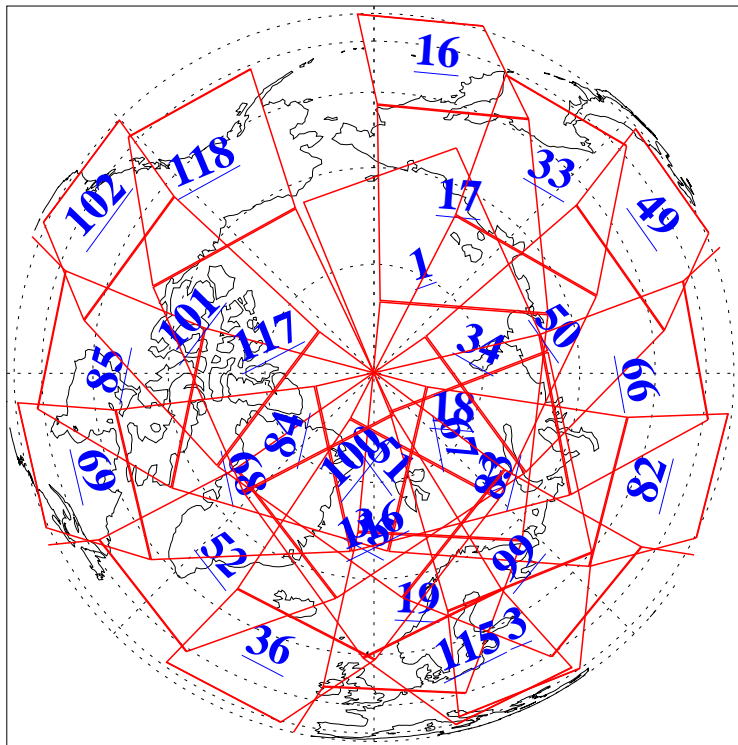

L1B Availability
AMSU Granules: 240
HSB Granules: 0
AIRS Granules: 240

31 Dec 2005
DoY 365
Aqua Day 1337
Ascending Granules

Descending Granules

Legend: AMSU Available, HSB Available, AIRS Available

L1B Availability
 AMSU Granules: 240
 HSB Granules: 0
 AIRS Granules: 240

31 Dec 2005
 DoY 365
 Aqua Day 1337

Northern Hemisphere Granules

Southern Hemisphere Granules

Legend: AMSU Available, HSB Available, AIRS Available