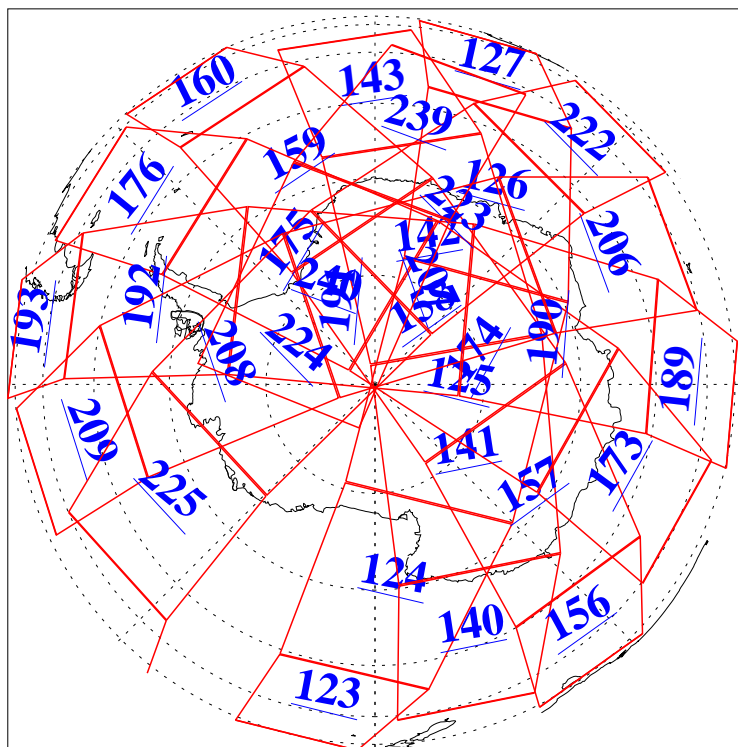

L1B Availability
AMSU Granules: 240
HSB Granules: 0
AIRS Granules: 240

31 Dec 2005
DoY 365
Aqua Day 1337
Ascending Granules

Descending Granules

Legend: AMSU Available, HSB Available, AIRS Available

L1B Availability
 AMSU Granules: 240
 HSB Granules: 0
 AIRS Granules: 240

31 Dec 2005
 DoY 365
 Aqua Day 1337

Northern Hemisphere Granules

Southern Hemisphere Granules

Legend: AMSU Available, HSB Available, AIRS Available