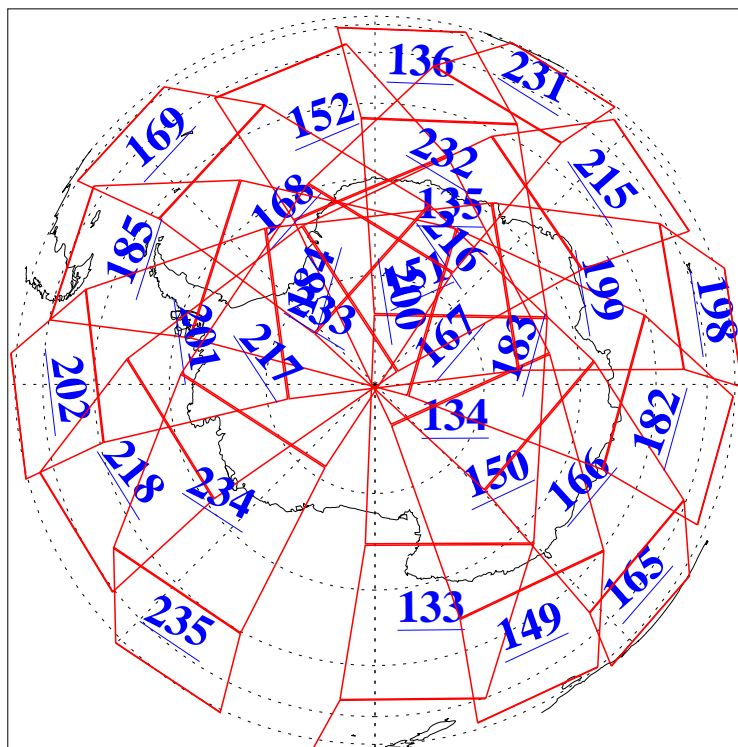

L1B Availability  
AMSU Granules: 240  
HSB Granules: 0  
AIRS Granules: 240

30 Dec 2005  
DoY 364  
Aqua Day 1336  
Granules: 1 to 120

Granules: 121 to 240

Legend: AMSU Available, HSB Available, AIRS Available

L1B Availability  
AMSU Granules: 240  
HSB Granules: 0  
AIRS Granules: 240

30 Dec 2005  
DoY 364  
Aqua Day 1336  
Ascending Granules

Descending Granules

Legend: AMSU Available, HSB Available, AIRS Available

L1B Availability  
 AMSU Granules: 240  
 HSB Granules: 0  
 AIRS Granules: 240

30 Dec 2005  
 DoY 364  
 Aqua Day 1336

Northern Hemisphere Granules

Southern Hemisphere Granules

Legend: AMSU Available, HSB Available, AIRS Available