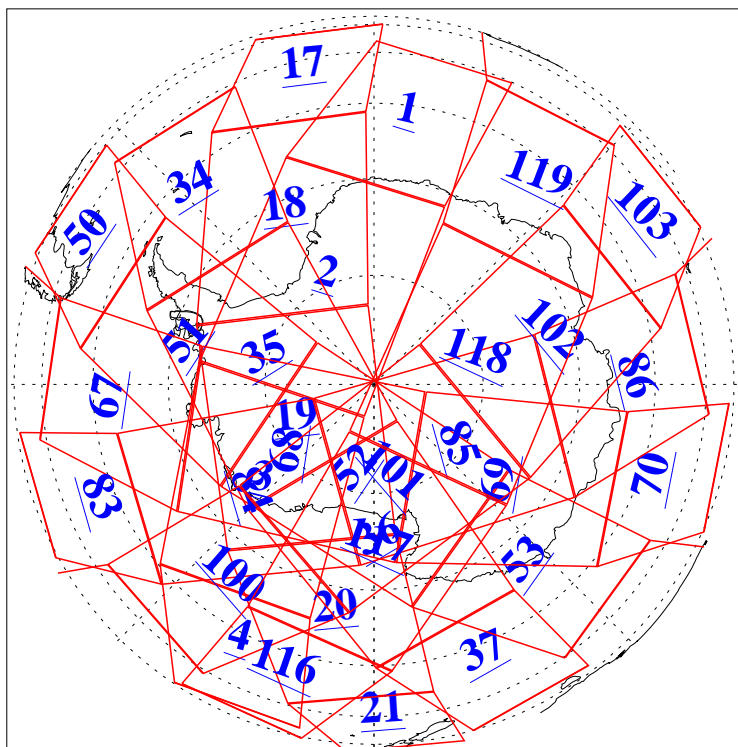

L1B Availability  
AMSU Granules: 240  
HSB Granules: 0  
AIRS Granules: 240

30 Dec 2005  
DoY 364  
Aqua Day 1336  
Granules: 1 to 120

Granules: 121 to 240

Legend: AMSU Available, HSB Available, AIRS Available

L1B Availability  
AMSU Granules: 240  
HSB Granules: 0  
AIRS Granules: 240

30 Dec 2005  
DoY 364  
Aqua Day 1336  
Ascending Granules

Descending Granules

Legend: AMSU Available, HSB Available, AIRS Available

L1B Availability  
 AMSU Granules: 240  
 HSB Granules: 0  
 AIRS Granules: 240

30 Dec 2005  
 DoY 364  
 Aqua Day 1336

Northern Hemisphere Granules

Southern Hemisphere Granules

Legend: AMSU Available, HSB Available, AIRS Available