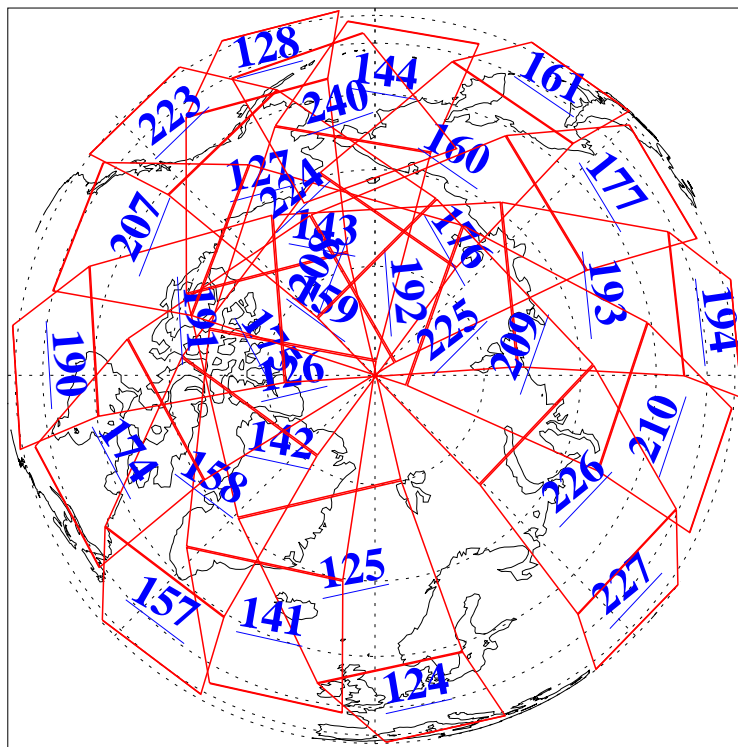

L1B Availability  
AMSU Granules: 240  
HSB Granules: 0  
AIRS Granules: 240

30 Dec 2005  
DoY 364  
Aqua Day 1336  
Granules: 1 to 120

Granules: 121 to 240

Legend: AMSU Available, HSB Available, AIRS Available

L1B Availability  
AMSU Granules: 240  
HSB Granules: 0  
AIRS Granules: 240

30 Dec 2005  
DoY 364  
Aqua Day 1336  
Ascending Granules

Descending Granules

Legend: AMSU Available, HSB Available, AIRS Available

L1B Availability  
 AMSU Granules: 240  
 HSB Granules: 0  
 AIRS Granules: 240

30 Dec 2005  
 DoY 364  
 Aqua Day 1336

Northern Hemisphere Granules

Southern Hemisphere Granules

Legend: AMSU Available, HSB Available, AIRS Available