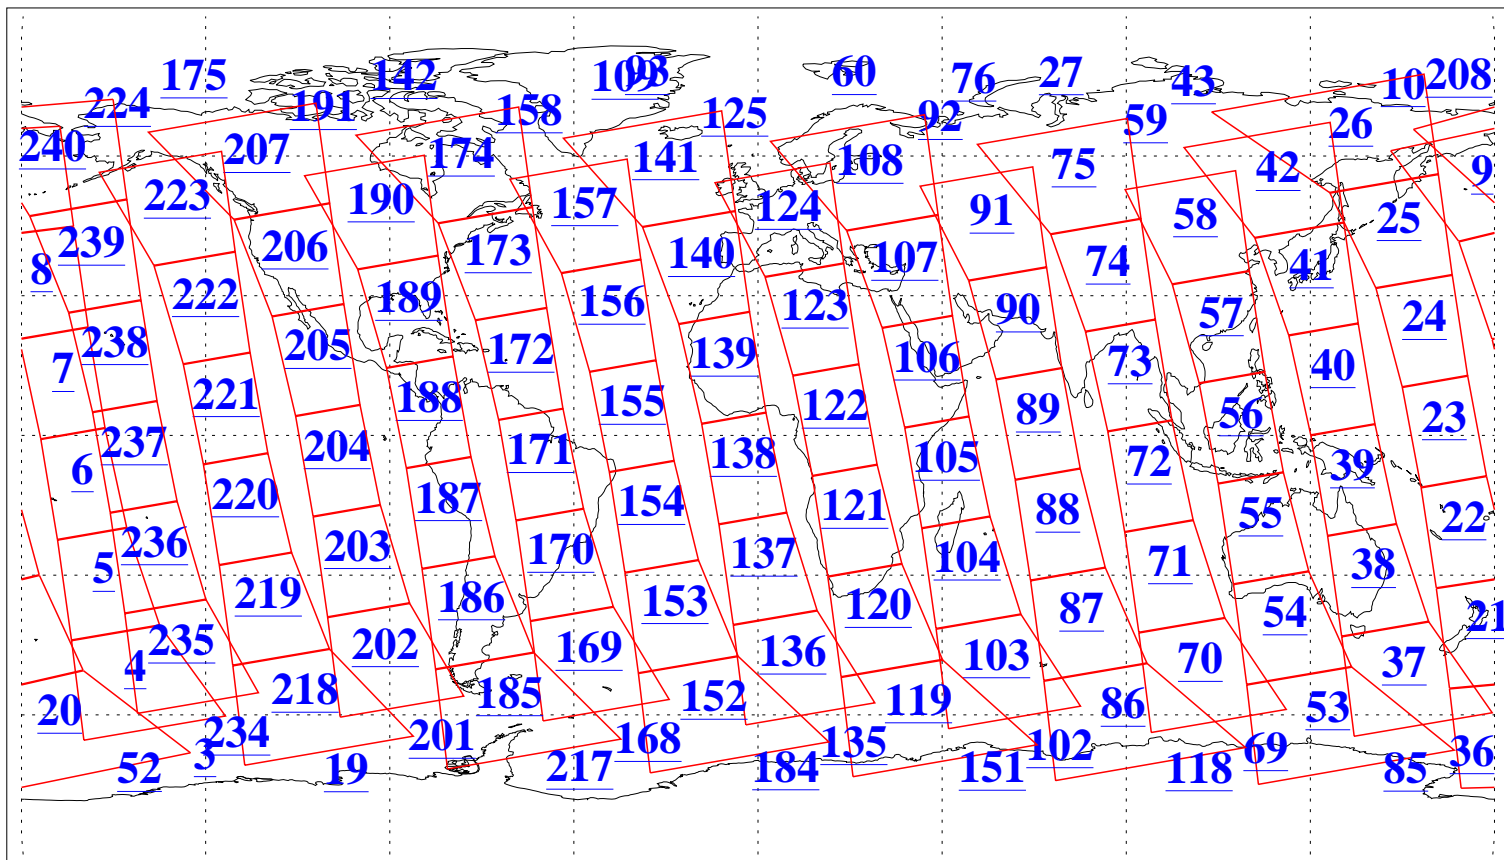

L1B Availability  
AMSU Granules: 240  
HSB Granules: 0  
AIRS Granules: 240

30 Dec 2005  
DoY 364  
Aqua Day 1336  
Granules: 1 to 120

Granules: 121 to 240

Legend: AMSU Available, HSB Available, AIRS Available

L1B Availability  
AMSU Granules: 240  
HSB Granules: 0  
AIRS Granules: 240

30 Dec 2005  
DoY 364  
Aqua Day 1336  
Ascending Granules

Descending Granules

Legend: AMSU Available, HSB Available, AIRS Available

L1B Availability  
 AMSU Granules: 240  
 HSB Granules: 0  
 AIRS Granules: 240

30 Dec 2005  
 DoY 364  
 Aqua Day 1336

Northern Hemisphere Granules

Southern Hemisphere Granules

Legend: AMSU Available, HSB Available, AIRS Available