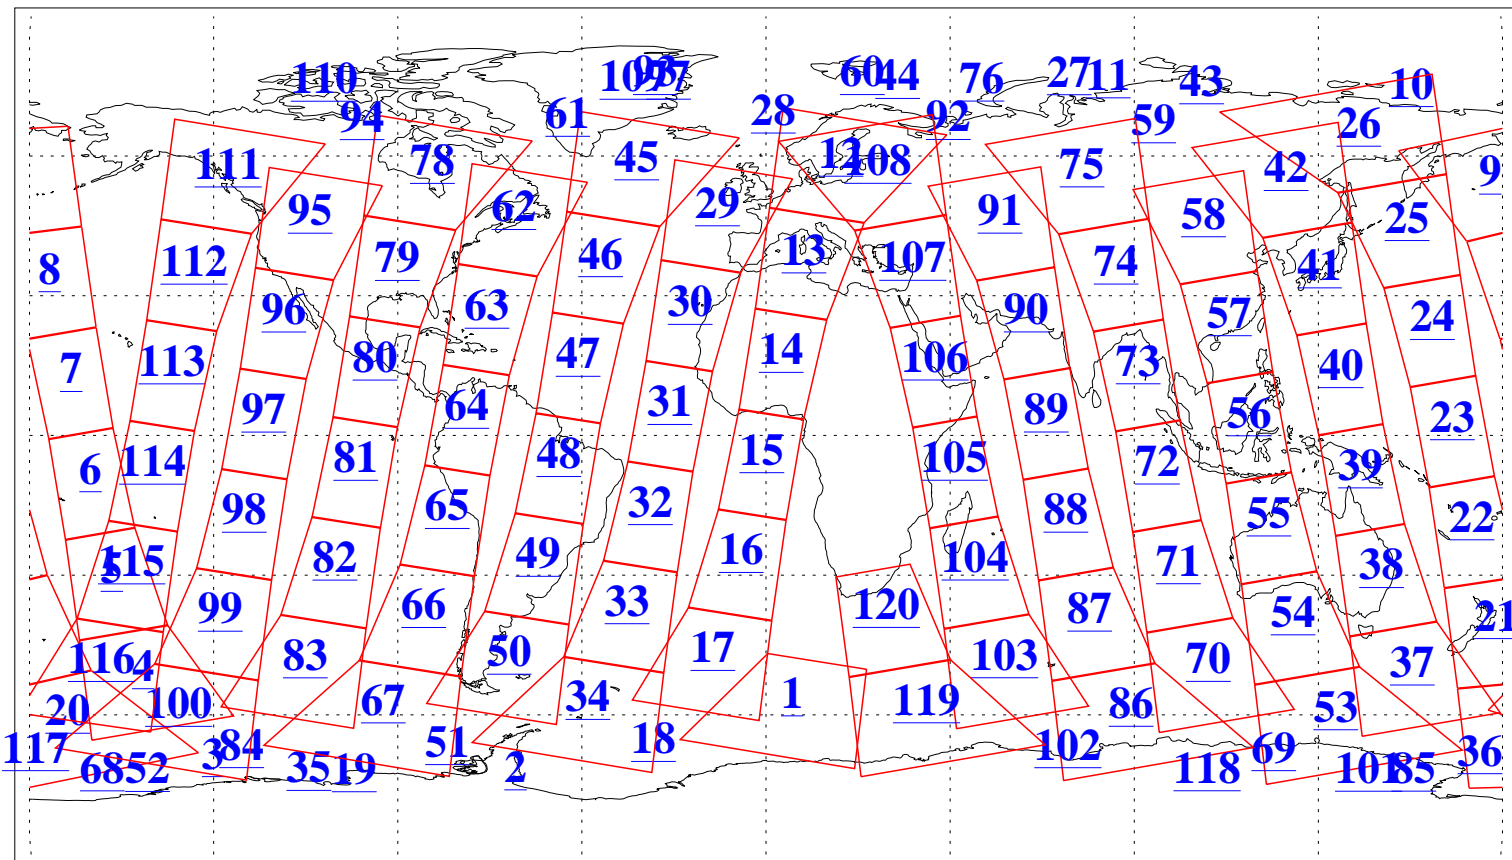

L1B Availability  
AMSU Granules: 240  
HSB Granules: 0  
AIRS Granules: 240

30 Dec 2005  
DoY 364  
Aqua Day 1336  
Granules: 1 to 120

Granules: 121 to 240

Legend: AMSU Available, HSB Available, AIRS Available

L1B Availability  
AMSU Granules: 240  
HSB Granules: 0  
AIRS Granules: 240

30 Dec 2005  
DoY 364  
Aqua Day 1336  
Ascending Granules

Descending Granules

Legend: AMSU Available, HSB Available, AIRS Available

L1B Availability  
 AMSU Granules: 240  
 HSB Granules: 0  
 AIRS Granules: 240

30 Dec 2005  
 DoY 364  
 Aqua Day 1336

Northern Hemisphere Granules

Southern Hemisphere Granules

Legend: AMSU Available, HSB Available, AIRS Available