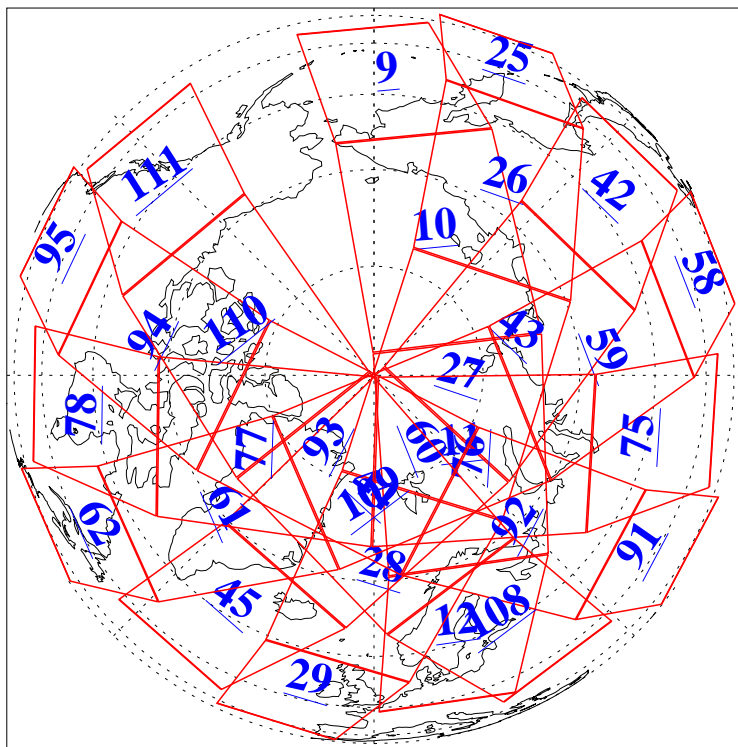

L1B Availability  
AMSU Granules: 240  
HSB Granules: 0  
AIRS Granules: 240

30 Dec 2005  
DoY 364  
Aqua Day 1336  
Granules: 1 to 120

Granules: 121 to 240

Legend: AMSU Available, HSB Available, AIRS Available

L1B Availability  
AMSU Granules: 240  
HSB Granules: 0  
AIRS Granules: 240

30 Dec 2005  
DoY 364  
Aqua Day 1336  
Ascending Granules

Descending Granules

Legend: AMSU Available, HSB Available, AIRS Available

L1B Availability  
 AMSU Granules: 240  
 HSB Granules: 0  
 AIRS Granules: 240

30 Dec 2005  
 DoY 364  
 Aqua Day 1336

Northern Hemisphere Granules

Southern Hemisphere Granules

Legend: AMSU Available, HSB Available, AIRS Available