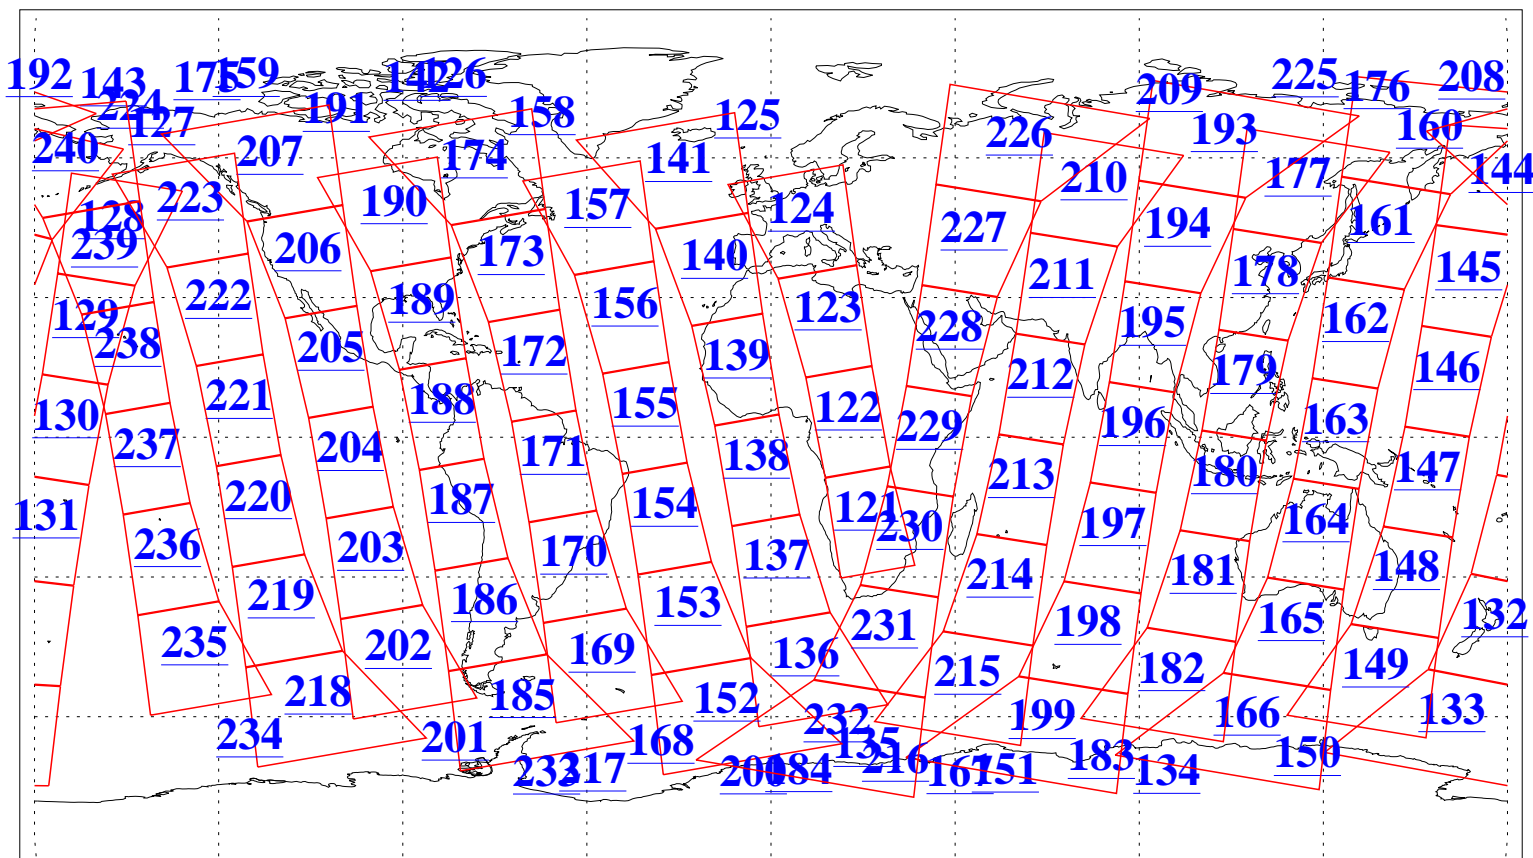

L1B Availability  
AMSU Granules: 240  
HSB Granules: 0  
AIRS Granules: 240

30 Dec 2005  
DoY 364  
Aqua Day 1336  
Granules: 1 to 120

Granules: 121 to 240

Legend: AMSU Available, HSB Available, AIRS Available

L1B Availability  
AMSU Granules: 240  
HSB Granules: 0  
AIRS Granules: 240

30 Dec 2005  
DoY 364  
Aqua Day 1336  
Ascending Granules

Descending Granules

Legend: AMSU Available, HSB Available, AIRS Available

L1B Availability  
 AMSU Granules: 240  
 HSB Granules: 0  
 AIRS Granules: 240

30 Dec 2005  
 DoY 364  
 Aqua Day 1336

Northern Hemisphere Granules

Southern Hemisphere Granules

Legend: AMSU Available, HSB Available, AIRS Available