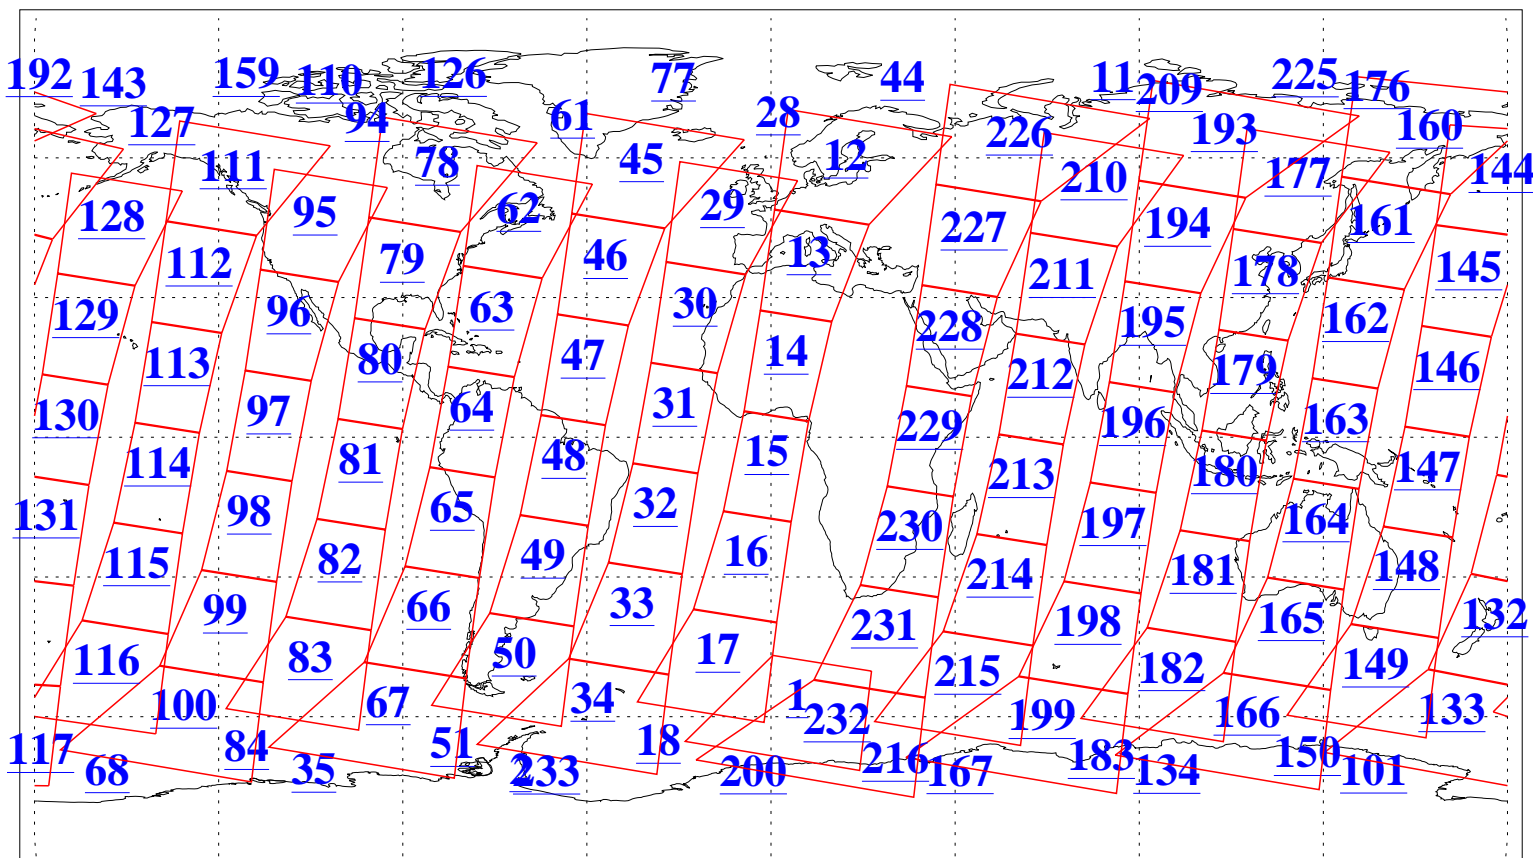

L1B Availability  
AMSU Granules: 240  
HSB Granules: 0  
AIRS Granules: 240

30 Dec 2005  
DoY 364  
Aqua Day 1336  
Granules: 1 to 120

Granules: 121 to 240

Legend: AMSU Available, HSB Available, AIRS Available

L1B Availability  
AMSU Granules: 240  
HSB Granules: 0  
AIRS Granules: 240

30 Dec 2005  
DoY 364  
Aqua Day 1336  
Ascending Granules

Descending Granules

Legend: AMSU Available, HSB Available, AIRS Available

L1B Availability  
 AMSU Granules: 240  
 HSB Granules: 0  
 AIRS Granules: 240

30 Dec 2005  
 DoY 364  
 Aqua Day 1336

Northern Hemisphere Granules

Southern Hemisphere Granules

Legend: AMSU Available, HSB Available, AIRS Available