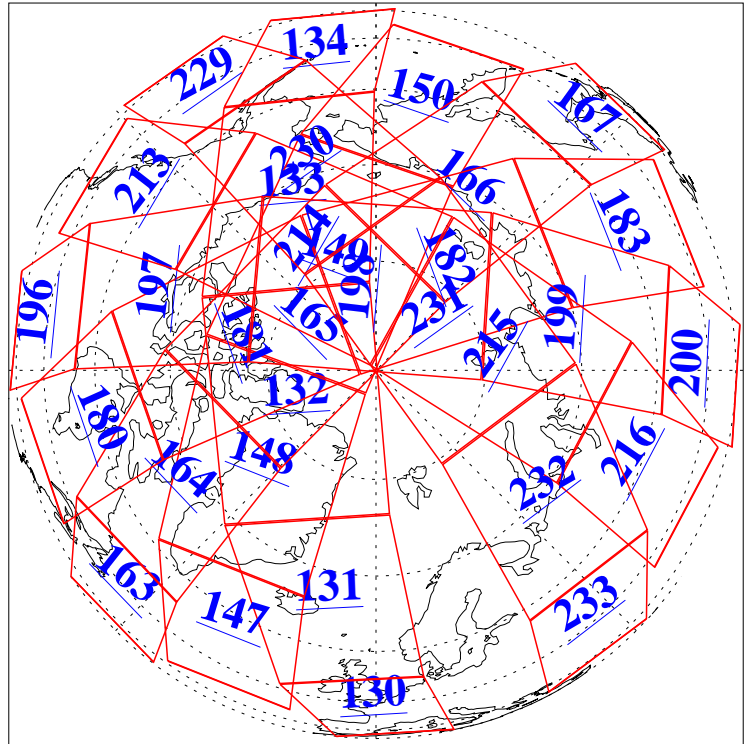

L1B Availability  
AMSU Granules: 240  
HSB Granules: 0  
AIRS Granules: 240

24 Dec 2005  
DoY 358  
Aqua Day 1330  
Ascending Granules

Descending Granules

Legend: AMSU Available, HSB Available, AIRS Available

L1B Availability  
 AMSU Granules: 240  
 HSB Granules: 0  
 AIRS Granules: 240

24 Dec 2005  
 DoY 358  
 Aqua Day 1330

Northern Hemisphere Granules

Southern Hemisphere Granules

Legend: AMSU Available, HSB Available, AIRS Available