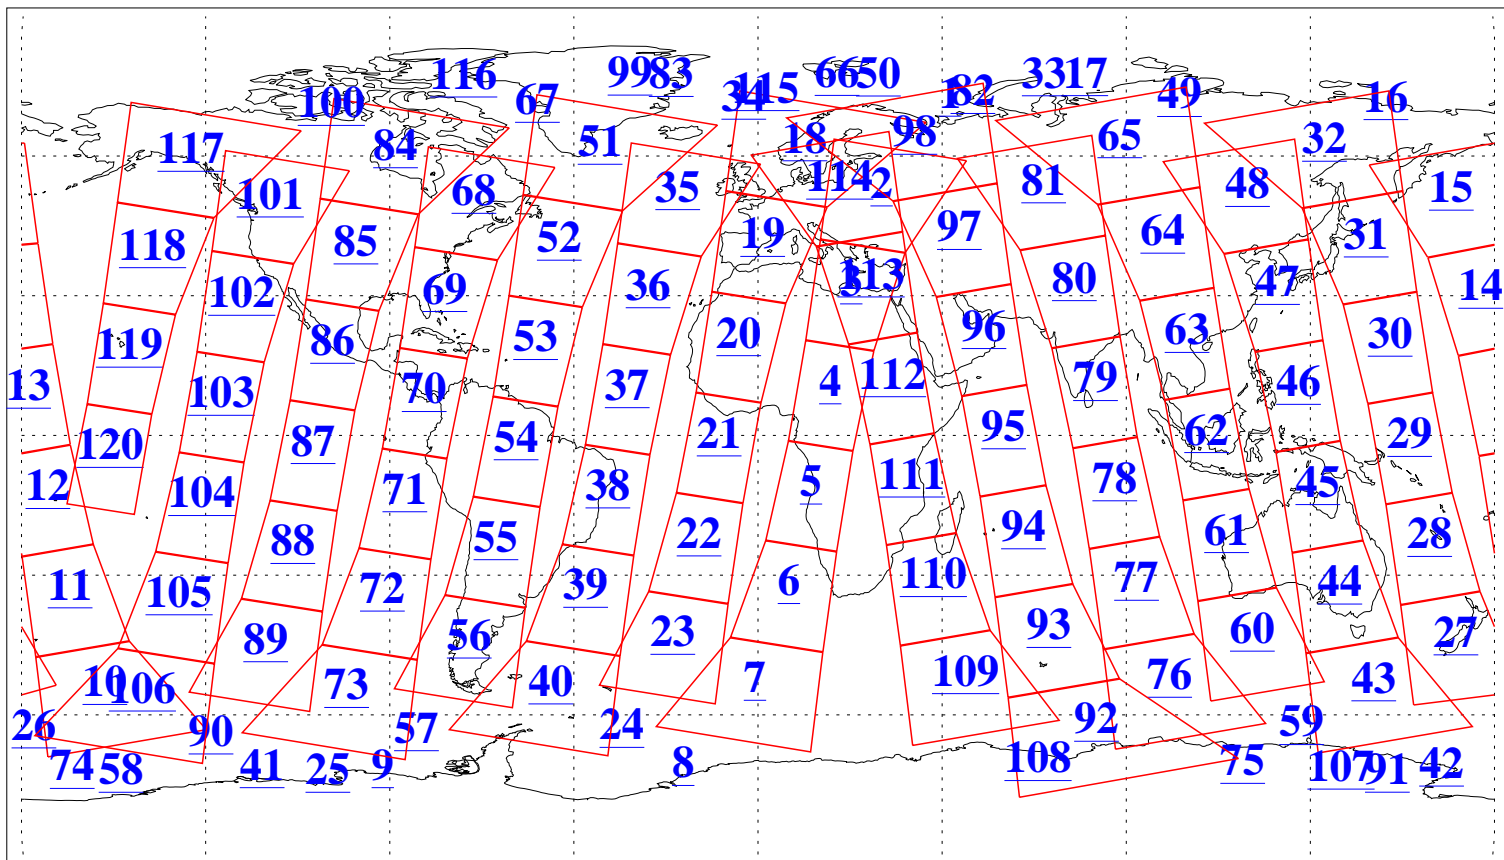

L1B Availability  
AMSU Granules: 240  
HSB Granules: 0  
AIRS Granules: 240

24 Dec 2005  
DoY 358  
Aqua Day 1330  
Granules: 1 to 120

Granules: 121 to 240

Legend: AMSU Available, HSB Available, AIRS Available

L1B Availability  
AMSU Granules: 240  
HSB Granules: 0  
AIRS Granules: 240

24 Dec 2005  
DoY 358  
Aqua Day 1330  
Ascending Granules

Descending Granules

Legend: AMSU Available, HSB Available, AIRS Available

L1B Availability  
 AMSU Granules: 240  
 HSB Granules: 0  
 AIRS Granules: 240

24 Dec 2005  
 DoY 358  
 Aqua Day 1330

Northern Hemisphere Granules

Southern Hemisphere Granules

Legend: AMSU Available, HSB Available, AIRS Available