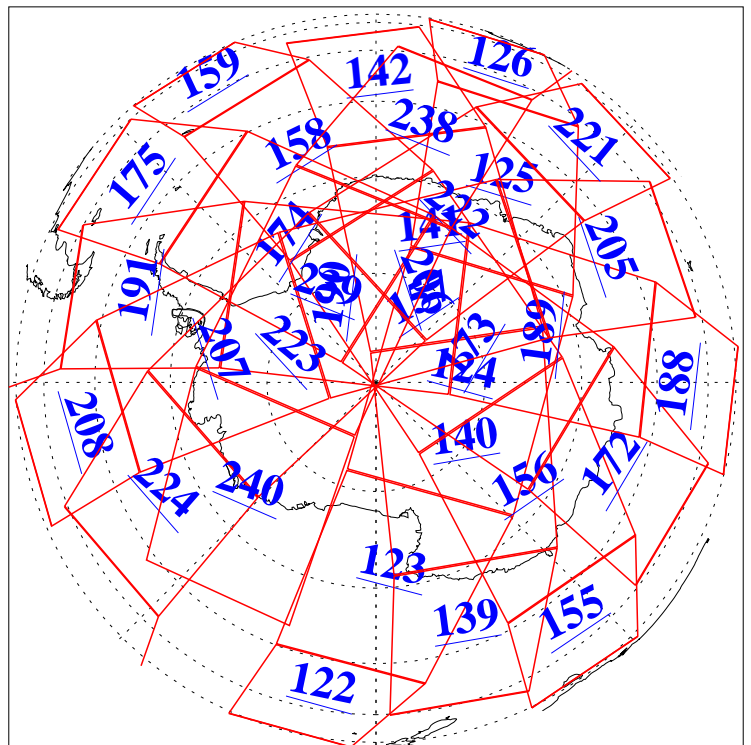

L1B Availability  
AMSU Granules: 240  
HSB Granules: 0  
AIRS Granules: 240

24 Dec 2005  
DoY 358  
Aqua Day 1330  
Granules: 1 to 120

Granules: 121 to 240

Legend: AMSU Available, HSB Available, AIRS Available

L1B Availability  
AMSU Granules: 240  
HSB Granules: 0  
AIRS Granules: 240

24 Dec 2005  
DoY 358  
Aqua Day 1330  
Ascending Granules

Descending Granules

Legend: AMSU Available, HSB Available, AIRS Available

L1B Availability  
 AMSU Granules: 240  
 HSB Granules: 0  
 AIRS Granules: 240

24 Dec 2005  
 DoY 358  
 Aqua Day 1330

Northern Hemisphere Granules

Southern Hemisphere Granules

Legend: AMSU Available, HSB Available, AIRS Available