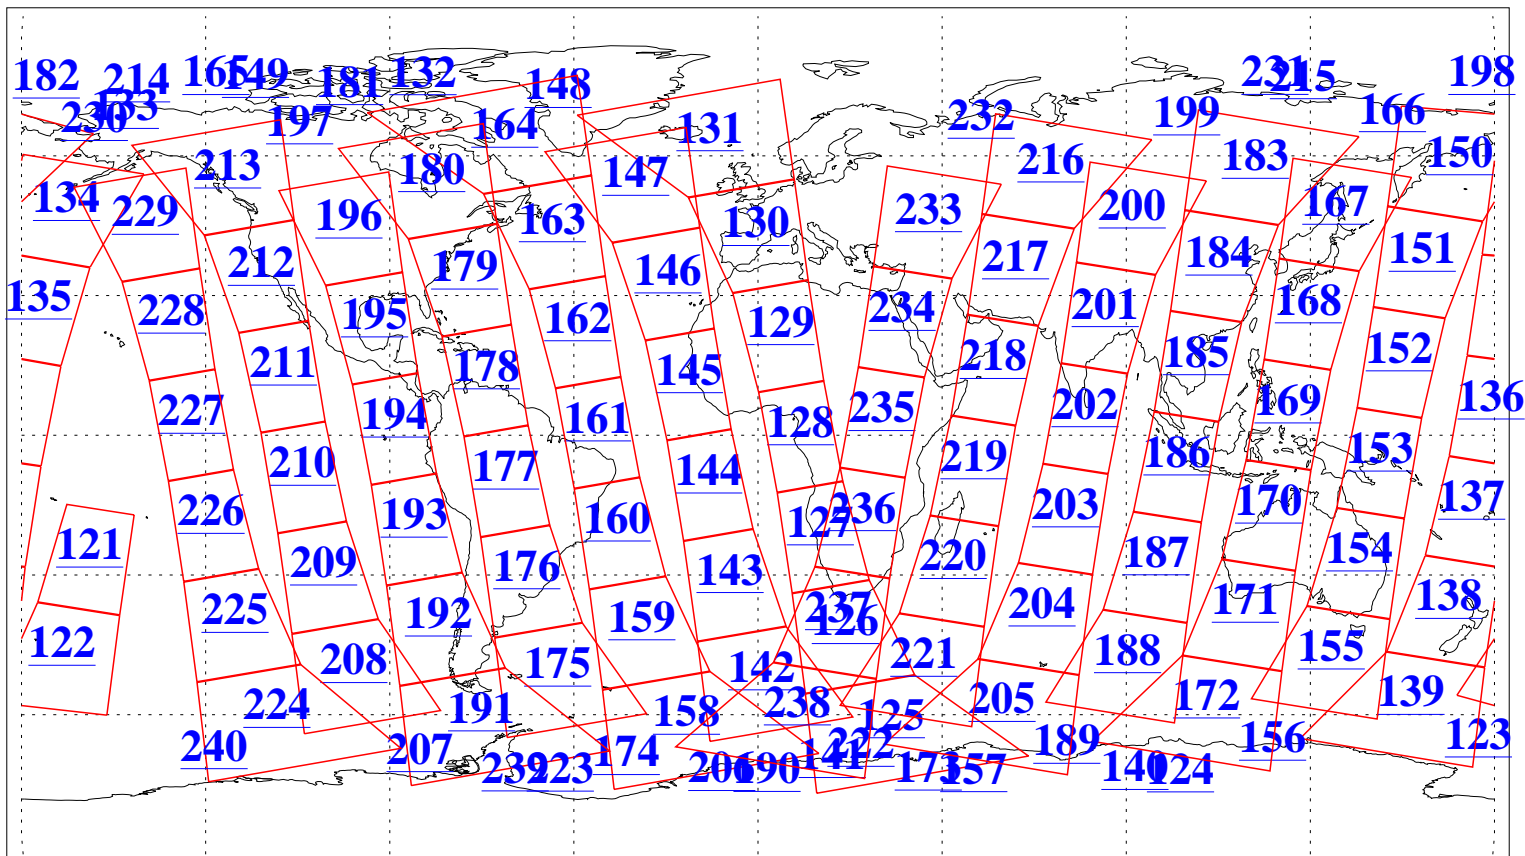

L1B Availability  
AMSU Granules: 240  
HSB Granules: 0  
AIRS Granules: 240

24 Dec 2005  
DoY 358  
Aqua Day 1330  
Granules: 1 to 120

Granules: 121 to 240

Legend: AMSU Available, HSB Available, AIRS Available

L1B Availability  
AMSU Granules: 240  
HSB Granules: 0  
AIRS Granules: 240

24 Dec 2005  
DoY 358  
Aqua Day 1330  
Ascending Granules

Descending Granules

Legend: AMSU Available, HSB Available, AIRS Available

L1B Availability  
 AMSU Granules: 240  
 HSB Granules: 0  
 AIRS Granules: 240

24 Dec 2005  
 DoY 358  
 Aqua Day 1330

Northern Hemisphere Granules

Southern Hemisphere Granules

Legend: AMSU Available, HSB Available, AIRS Available