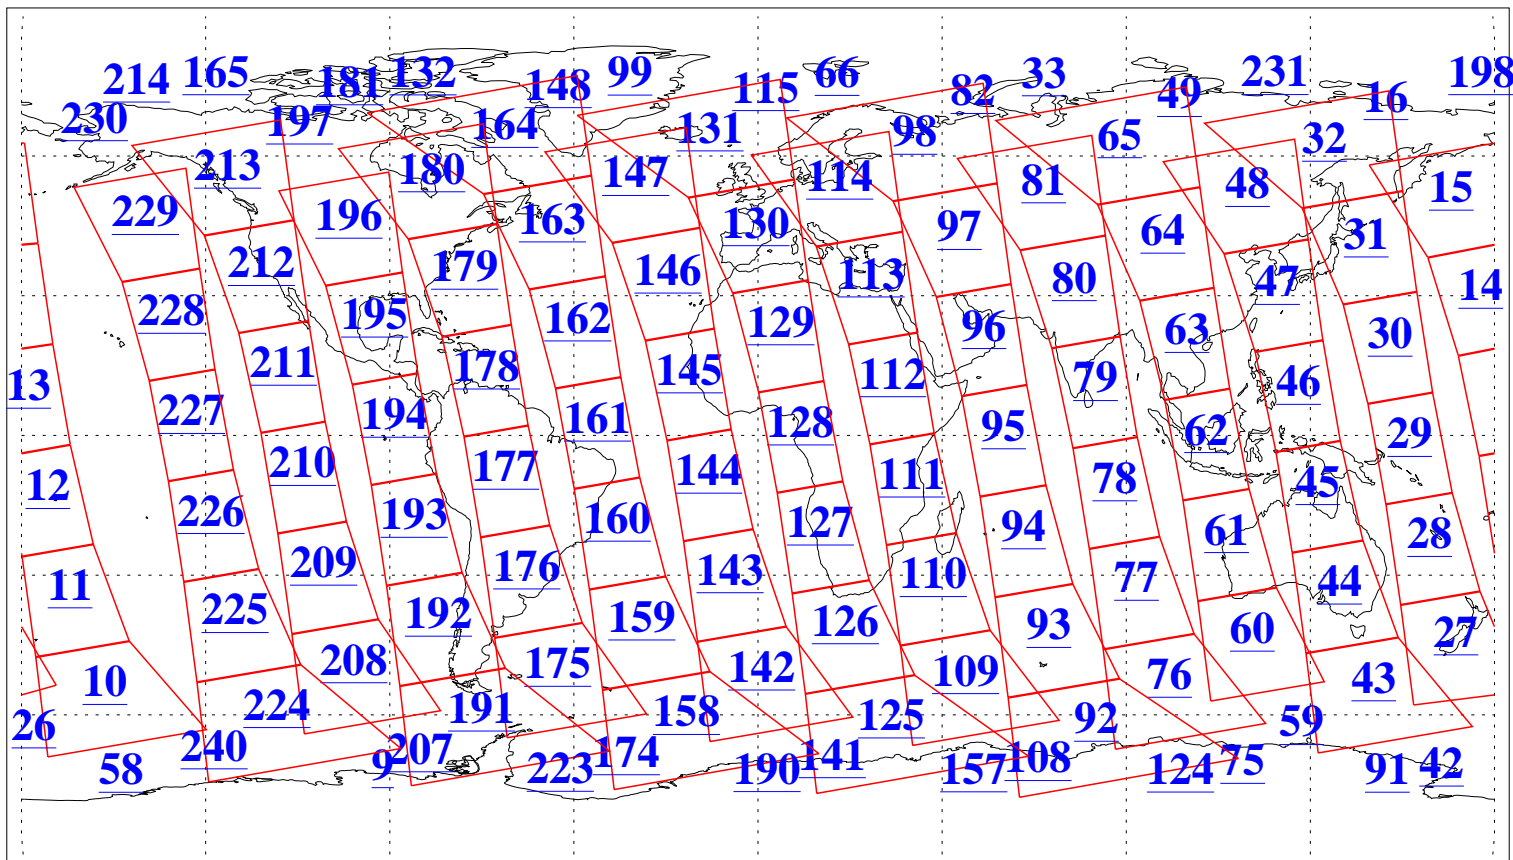

L1B Availability  
AMSU Granules: 240  
HSB Granules: 0  
AIRS Granules: 240

24 Dec 2005  
DoY 358  
Aqua Day 1330  
Granules: 1 to 120

Granules: 121 to 240

Legend: AMSU Available, HSB Available, AIRS Available

L1B Availability  
AMSU Granules: 240  
HSB Granules: 0  
AIRS Granules: 240

24 Dec 2005  
DoY 358  
Aqua Day 1330  
Ascending Granules

Descending Granules

Legend: AMSU Available, HSB Available, AIRS Available

L1B Availability  
 AMSU Granules: 240  
 HSB Granules: 0  
 AIRS Granules: 240

24 Dec 2005  
 DoY 358  
 Aqua Day 1330

Northern Hemisphere Granules

Southern Hemisphere Granules

Legend: AMSU Available, HSB Available, AIRS Available