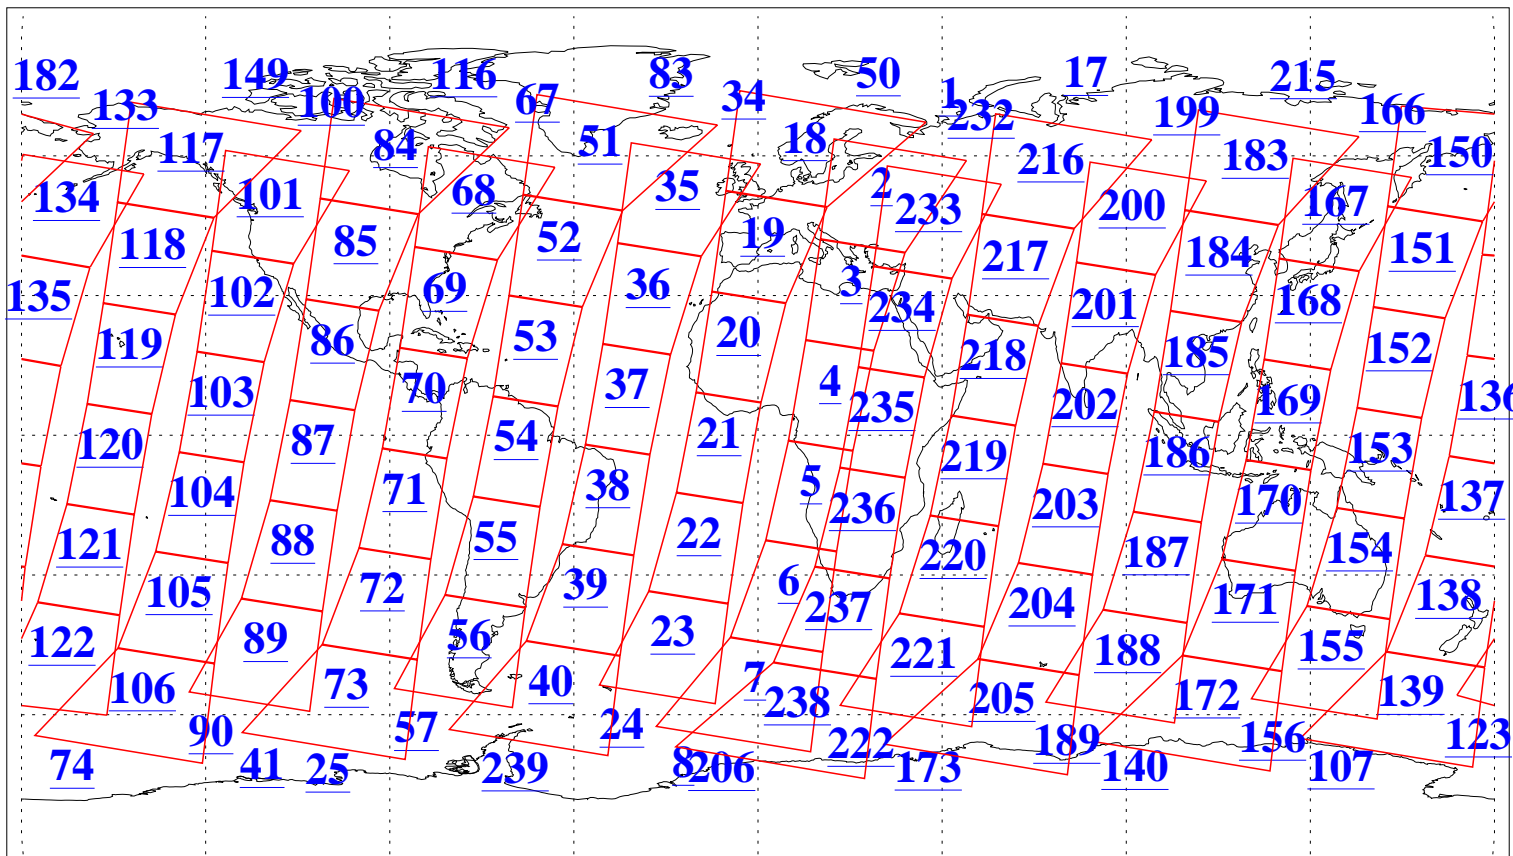

L1B Availability  
AMSU Granules: 240  
HSB Granules: 0  
AIRS Granules: 240

24 Dec 2005  
DoY 358  
Aqua Day 1330  
Granules: 1 to 120

Granules: 121 to 240

Legend: AMSU Available, HSB Available, AIRS Available

L1B Availability  
AMSU Granules: 240  
HSB Granules: 0  
AIRS Granules: 240

24 Dec 2005  
DoY 358  
Aqua Day 1330  
Ascending Granules

Descending Granules

Legend: AMSU Available, HSB Available, AIRS Available

L1B Availability  
 AMSU Granules: 240  
 HSB Granules: 0  
 AIRS Granules: 240

24 Dec 2005  
 DoY 358  
 Aqua Day 1330

Northern Hemisphere Granules

Southern Hemisphere Granules

Legend: AMSU Available, HSB Available, AIRS Available