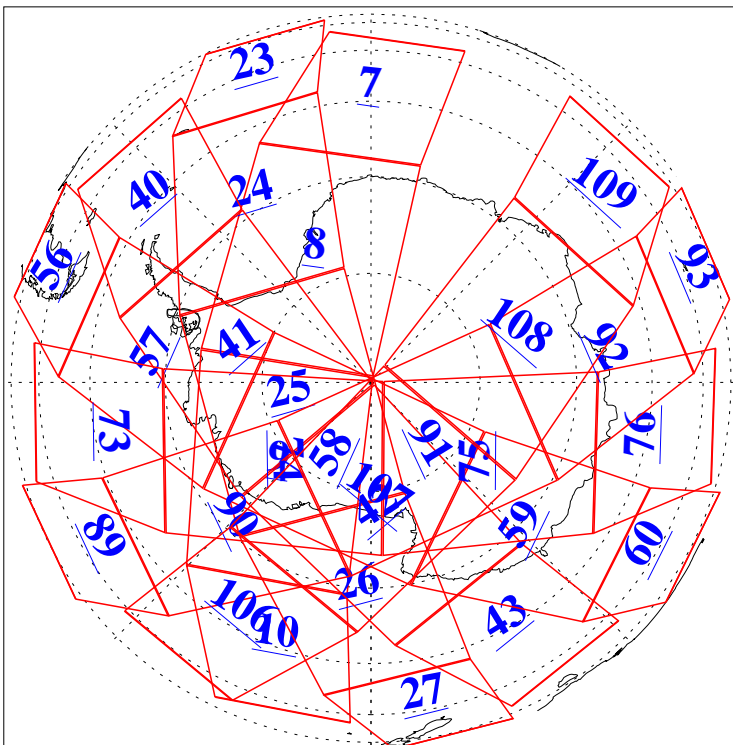

L1B Availability  
AMSU Granules: 240  
HSB Granules: 0  
AIRS Granules: 240

24 Dec 2005  
DoY 358  
Aqua Day 1330  
Granules: 1 to 120

Granules: 121 to 240

Legend: AMSU Available, HSB Available, AIRS Available

L1B Availability  
AMSU Granules: 240  
HSB Granules: 0  
AIRS Granules: 240

24 Dec 2005  
DoY 358  
Aqua Day 1330  
Ascending Granules

Descending Granules

Legend: AMSU Available, HSB Available, AIRS Available

L1B Availability  
 AMSU Granules: 240  
 HSB Granules: 0  
 AIRS Granules: 240

24 Dec 2005  
 DoY 358  
 Aqua Day 1330

Northern Hemisphere Granules

Southern Hemisphere Granules

Legend: AMSU Available, HSB Available, AIRS Available