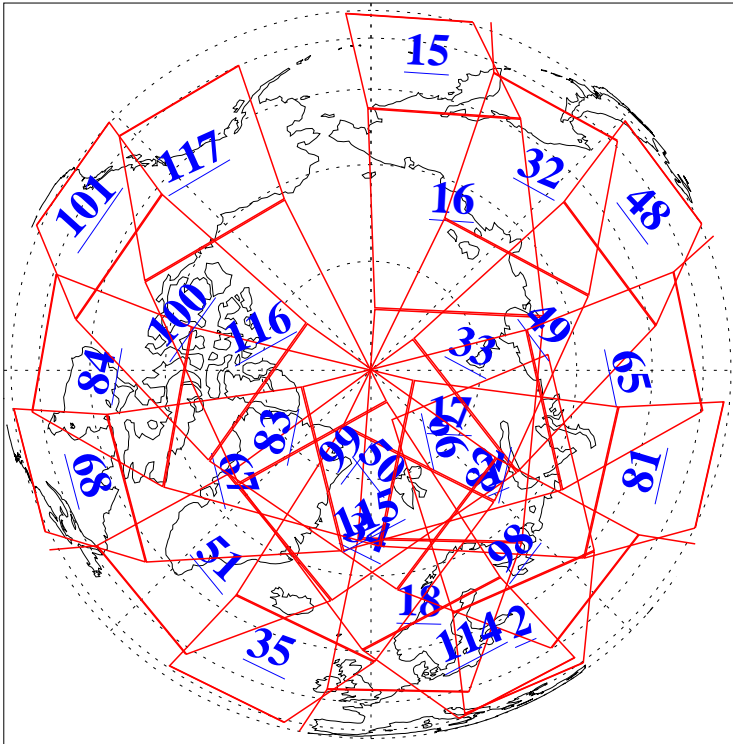

L1B Availability  
AMSU Granules: 240  
HSB Granules: 0  
AIRS Granules: 240

24 Dec 2005  
DoY 358  
Aqua Day 1330  
Granules: 1 to 120

Granules: 121 to 240

Legend: AMSU Available, HSB Available, AIRS Available

L1B Availability  
AMSU Granules: 240  
HSB Granules: 0  
AIRS Granules: 240

24 Dec 2005  
DoY 358  
Aqua Day 1330  
Ascending Granules

Descending Granules

Legend: AMSU Available, HSB Available, AIRS Available

L1B Availability  
 AMSU Granules: 240  
 HSB Granules: 0  
 AIRS Granules: 240

24 Dec 2005  
 DoY 358  
 Aqua Day 1330

Northern Hemisphere Granules

Southern Hemisphere Granules

Legend: AMSU Available, HSB Available, AIRS Available