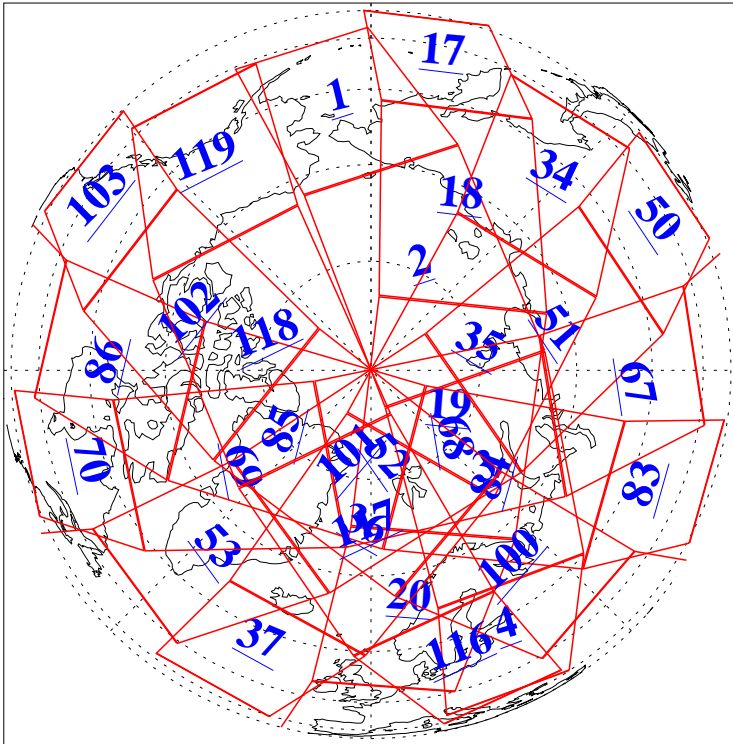

L1B Availability
AMSU Granules: 240
HSB Granules: 0
AIRS Granules: 240

22 Dec 2005
DoY 356
Aqua Day 1328
Granules: 1 to 120

Granules: 121 to 240

Legend: AMSU Available, HSB Available, AIRS Available

L1B Availability
AMSU Granules: 240
HSB Granules: 0
AIRS Granules: 240

22 Dec 2005
DoY 356
Aqua Day 1328

Ascending Granules

Descending Granules

Legend: AMSU Available, HSB Available, AIRS Available

L1B Availability
 AMSU Granules: 240
 HSB Granules: 0
 AIRS Granules: 240

22 Dec 2005
 DoY 356
 Aqua Day 1328

Northern Hemisphere Granules

Southern Hemisphere Granules

Legend: AMSU Available, ~~HSB Available~~, **AIRS Available**