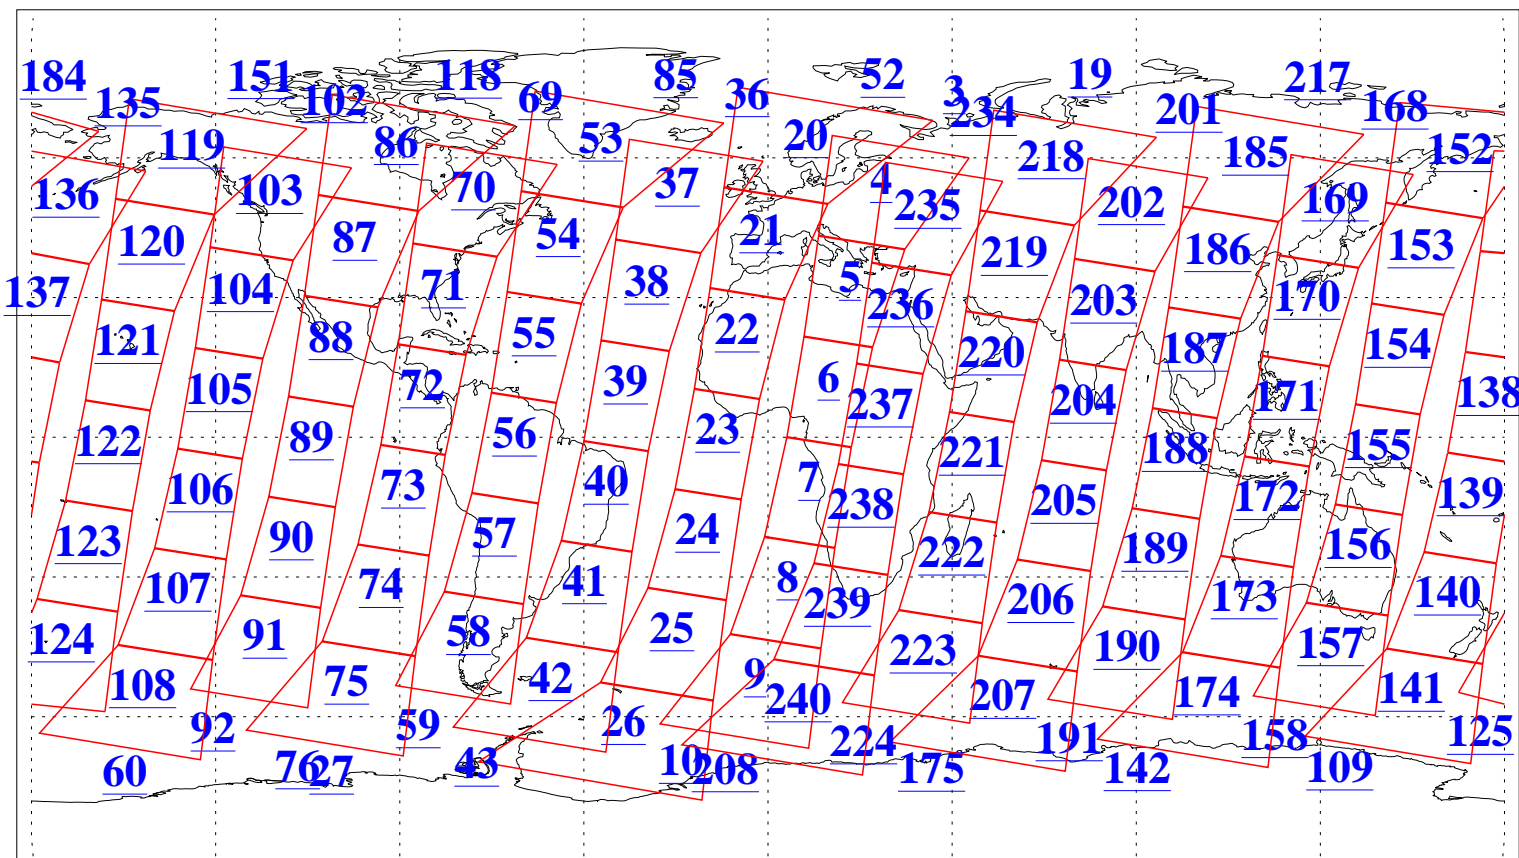

L1B Availability
AMSU Granules: 240
HSB Granules: 0
AIRS Granules: 240

22 Dec 2005
DoY 356
Aqua Day 1328
Granules: 1 to 120

Granules: 121 to 240

Legend: AMSU Available, HSB Available, AIRS Available

L1B Availability
AMSU Granules: 240
HSB Granules: 0
AIRS Granules: 240

22 Dec 2005
DoY 356
Aqua Day 1328

Ascending Granules

Descending Granules

Legend: AMSU Available, HSB Available, AIRS Available

L1B Availability
 AMSU Granules: 240
 HSB Granules: 0
 AIRS Granules: 240

22 Dec 2005
 DoY 356
 Aqua Day 1328

Northern Hemisphere Granules

Southern Hemisphere Granules

Legend: AMSU Available, ~~HSB Available~~, **AIRS Available**