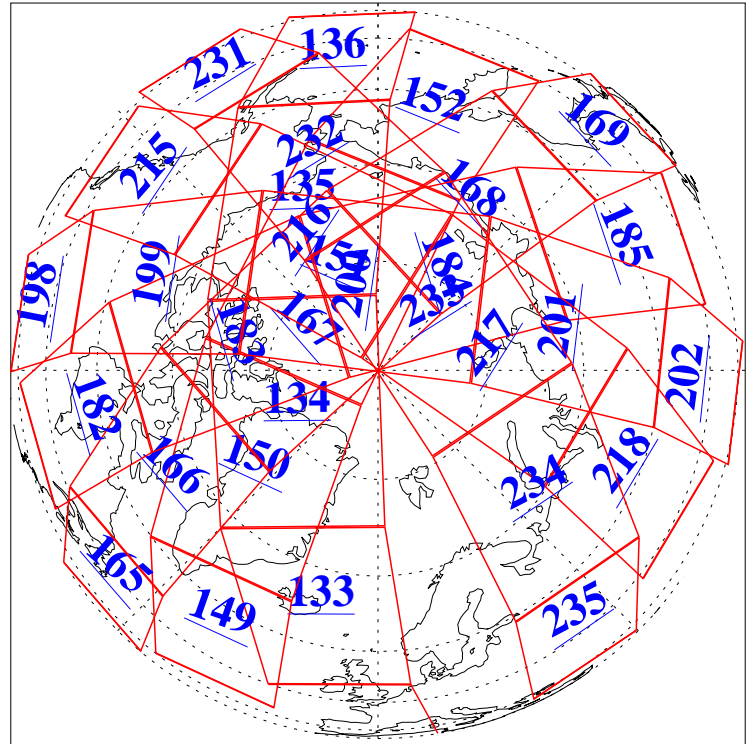

L1B Availability
AMSU Granules: 240
HSB Granules: 0
AIRS Granules: 240

22 Dec 2005
DoY 356
Aqua Day 1328
Granules: 1 to 120

Granules: 121 to 240

Legend: AMSU Available, HSB Available, AIRS Available

L1B Availability
AMSU Granules: 240
HSB Granules: 0
AIRS Granules: 240

22 Dec 2005
DoY 356
Aqua Day 1328

Ascending Granules

Descending Granules

Legend: AMSU Available, HSB Available, AIRS Available

L1B Availability
 AMSU Granules: 240
 HSB Granules: 0
 AIRS Granules: 240

22 Dec 2005
 DoY 356
 Aqua Day 1328

Northern Hemisphere Granules

Southern Hemisphere Granules

Legend: AMSU Available, ~~HSB Available~~, **AIRS Available**