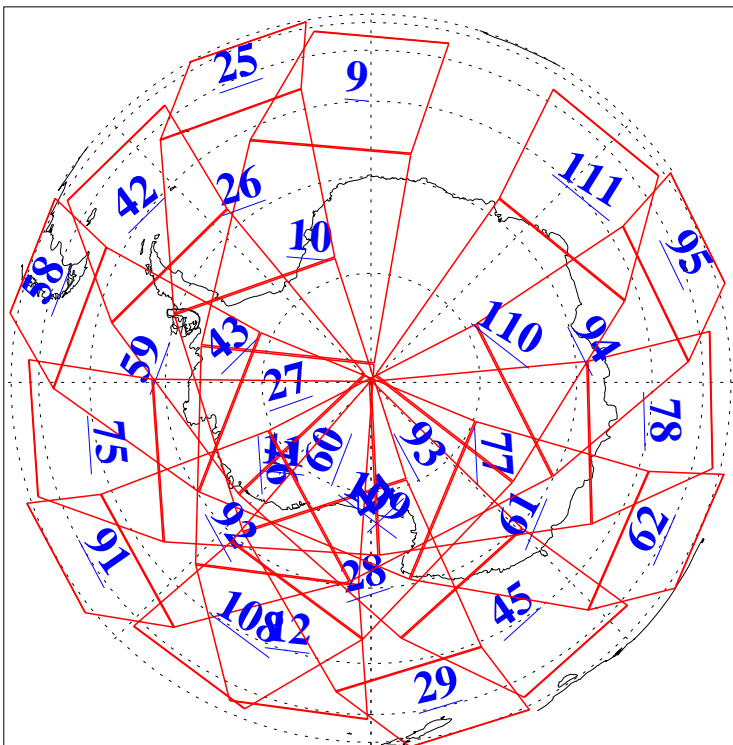

L1B Availability
AMSU Granules: 240
HSB Granules: 0
AIRS Granules: 240

22 Dec 2005
DoY 356
Aqua Day 1328
Granules: 1 to 120

Granules: 121 to 240

Legend: AMSU Available, HSB Available, AIRS Available

L1B Availability
AMSU Granules: 240
HSB Granules: 0
AIRS Granules: 240

22 Dec 2005
DoY 356
Aqua Day 1328

Ascending Granules

Descending Granules

Legend: AMSU Available, HSB Available, AIRS Available

L1B Availability
 AMSU Granules: 240
 HSB Granules: 0
 AIRS Granules: 240

22 Dec 2005
 DoY 356
 Aqua Day 1328

Northern Hemisphere Granules

Southern Hemisphere Granules

Legend: AMSU Available, ~~HSB Available~~, **AIRS Available**