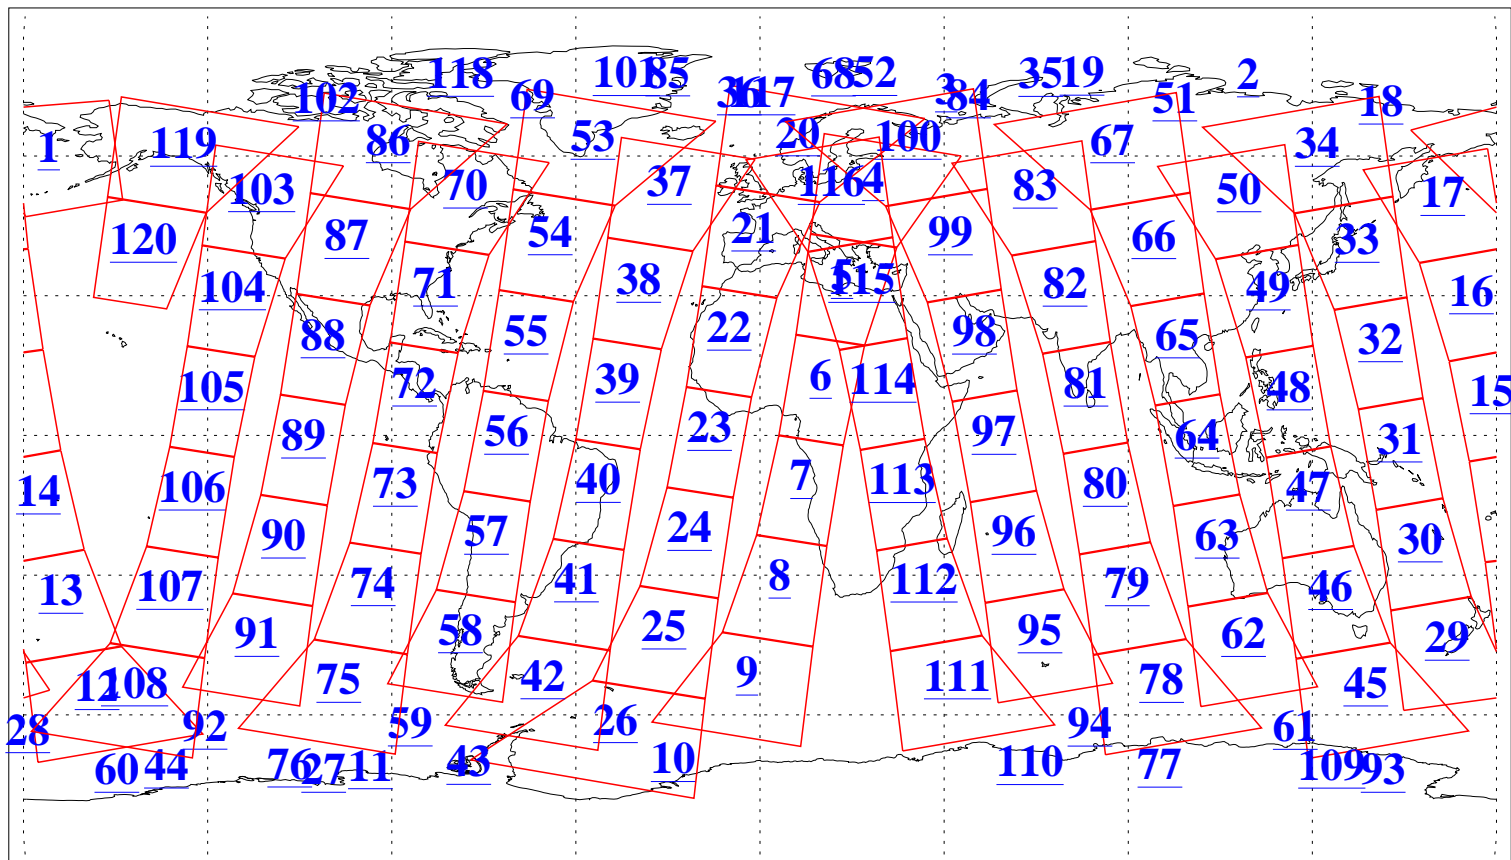

L1B Availability
AMSU Granules: 240
HSB Granules: 0
AIRS Granules: 240

22 Dec 2005
DoY 356
Aqua Day 1328
Granules: 1 to 120

Granules: 121 to 240

Legend: AMSU Available, HSB Available, AIRS Available

L1B Availability
AMSU Granules: 240
HSB Granules: 0
AIRS Granules: 240

22 Dec 2005
DoY 356
Aqua Day 1328

Ascending Granules

Descending Granules

Legend: AMSU Available, HSB Available, AIRS Available

L1B Availability
 AMSU Granules: 240
 HSB Granules: 0
 AIRS Granules: 240

22 Dec 2005
 DoY 356
 Aqua Day 1328

Northern Hemisphere Granules

Southern Hemisphere Granules

Legend: AMSU Available, ~~HSB Available~~, **AIRS Available**