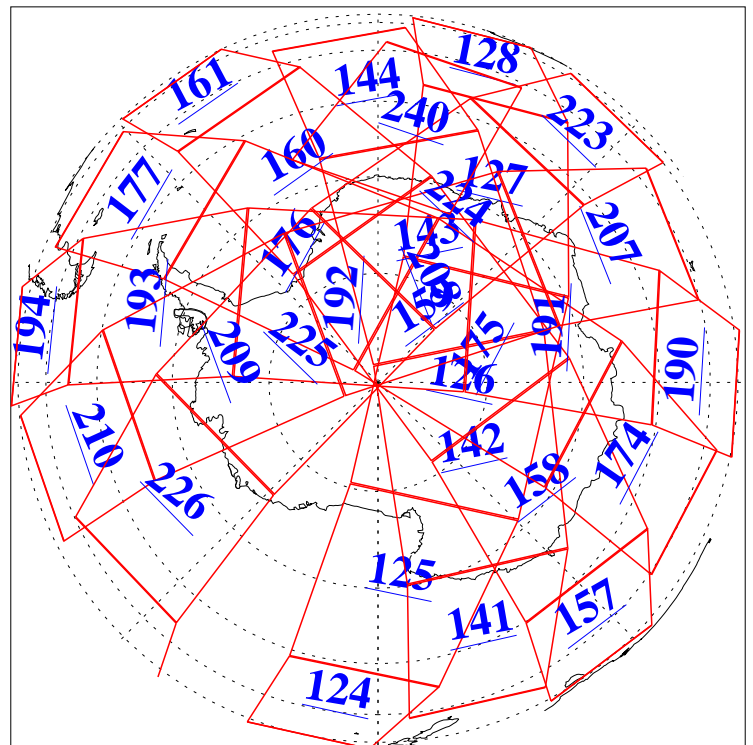

L1B Availability
AMSU Granules: 240
HSB Granules: 0
AIRS Granules: 240

22 Dec 2005
DoY 356
Aqua Day 1328
Granules: 1 to 120

Granules: 121 to 240

Legend: AMSU Available, HSB Available, AIRS Available

L1B Availability
AMSU Granules: 240
HSB Granules: 0
AIRS Granules: 240

22 Dec 2005
DoY 356
Aqua Day 1328

Ascending Granules

Descending Granules

Legend: AMSU Available, HSB Available, AIRS Available

L1B Availability
 AMSU Granules: 240
 HSB Granules: 0
 AIRS Granules: 240

22 Dec 2005
 DoY 356
 Aqua Day 1328

Northern Hemisphere Granules

Southern Hemisphere Granules

Legend: AMSU Available, ~~HSB Available~~, **AIRS Available**