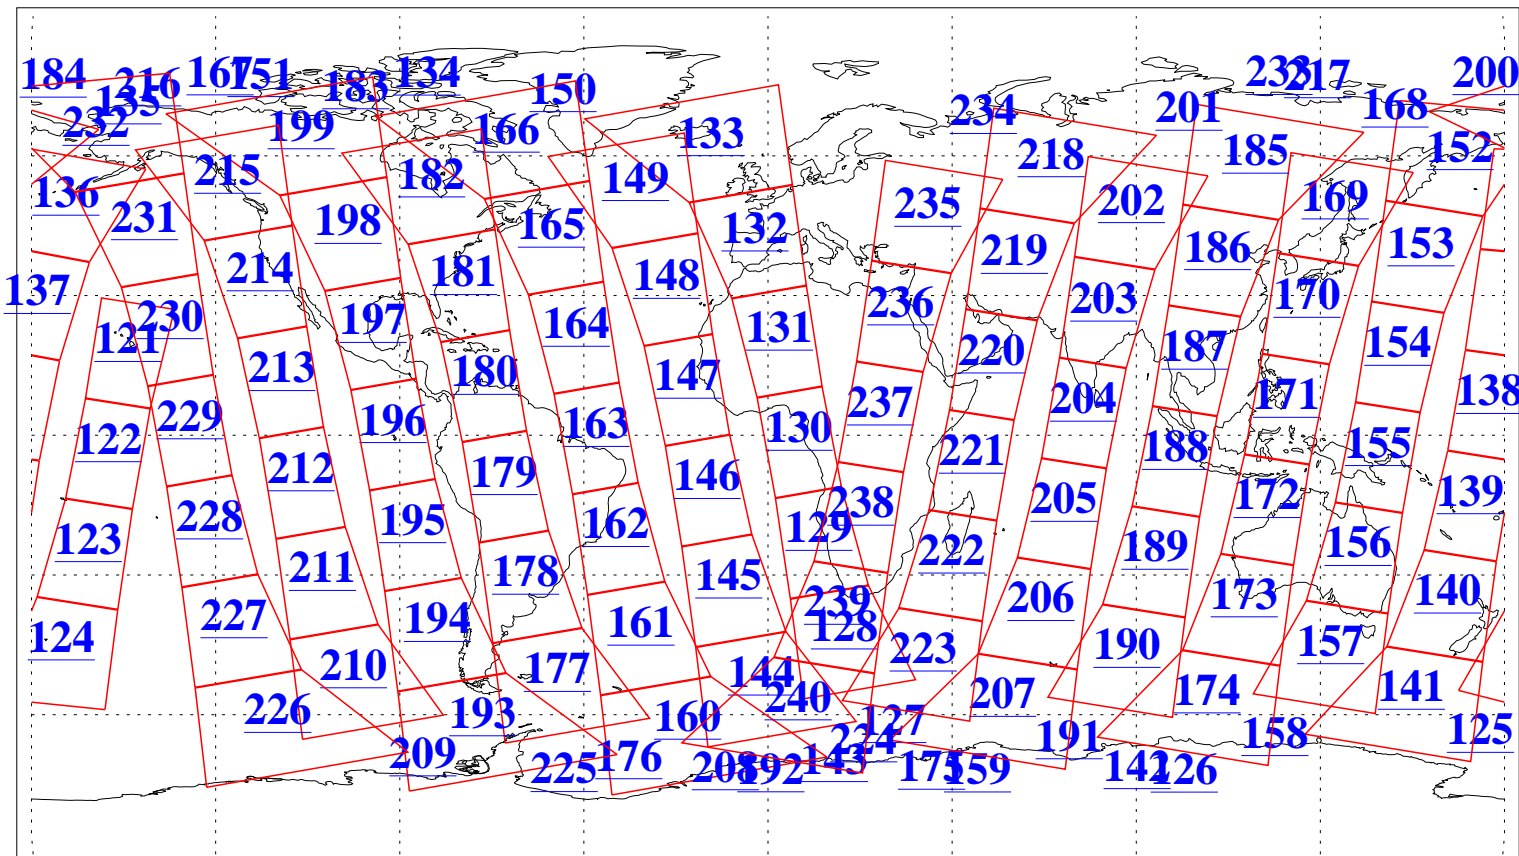

L1B Availability
AMSU Granules: 240
HSB Granules: 0
AIRS Granules: 240

22 Dec 2005
DoY 356
Aqua Day 1328
Granules: 1 to 120

Granules: 121 to 240

Legend: AMSU Available, HSB Available, AIRS Available

L1B Availability
AMSU Granules: 240
HSB Granules: 0
AIRS Granules: 240

22 Dec 2005
DoY 356
Aqua Day 1328

Ascending Granules

Descending Granules

Legend: AMSU Available, HSB Available, AIRS Available

L1B Availability
 AMSU Granules: 240
 HSB Granules: 0
 AIRS Granules: 240

22 Dec 2005
 DoY 356
 Aqua Day 1328

Northern Hemisphere Granules

Southern Hemisphere Granules

Legend: AMSU Available, ~~HSB Available~~, **AIRS Available**