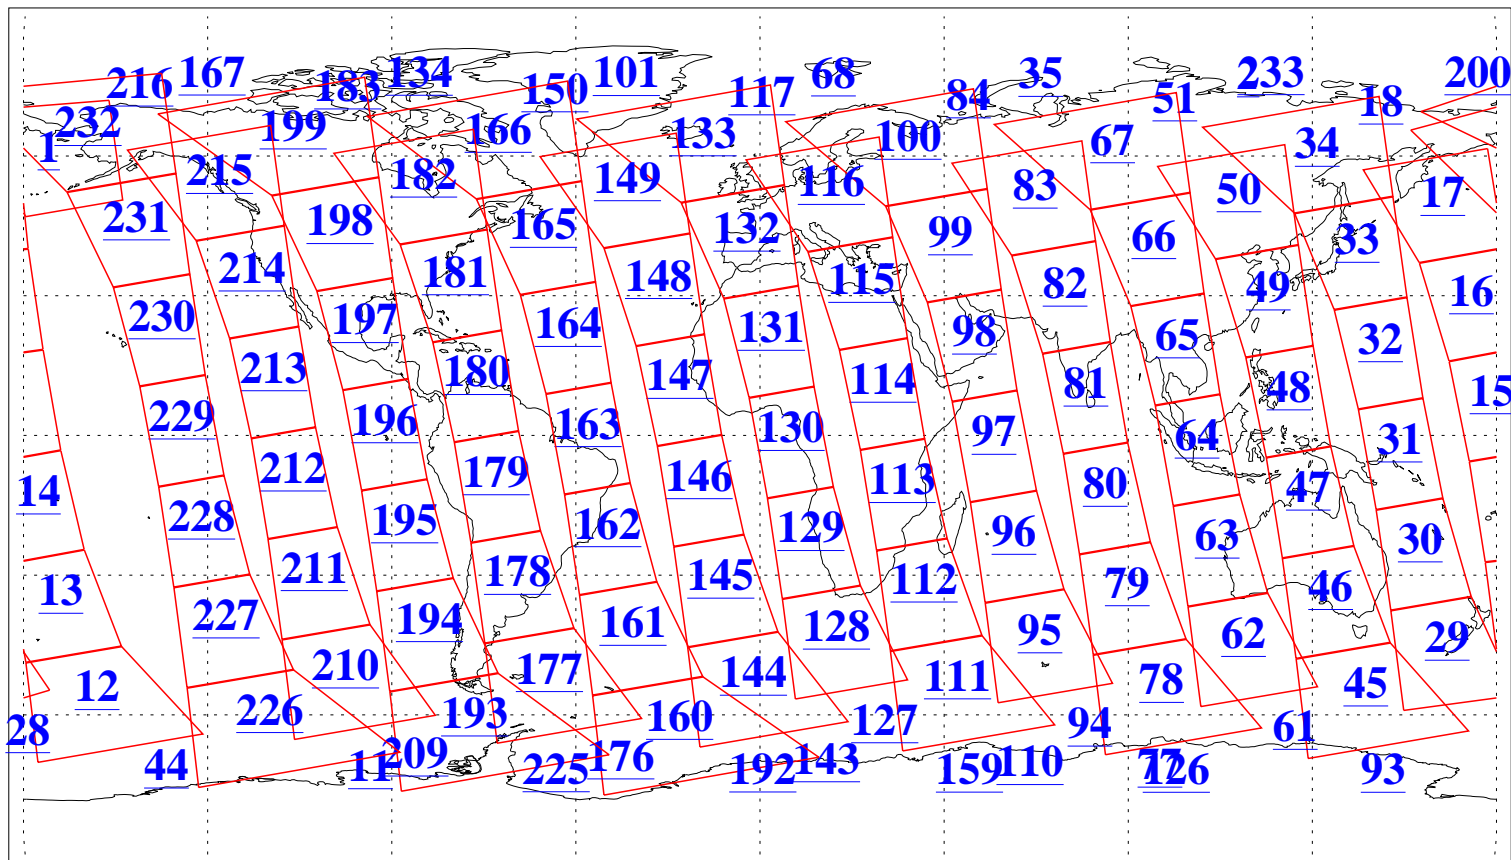

L1B Availability
AMSU Granules: 240
HSB Granules: 0
AIRS Granules: 240

22 Dec 2005
DoY 356
Aqua Day 1328
Granules: 1 to 120

Granules: 121 to 240

Legend: AMSU Available, HSB Available, AIRS Available

L1B Availability
AMSU Granules: 240
HSB Granules: 0
AIRS Granules: 240

22 Dec 2005
DoY 356
Aqua Day 1328

Ascending Granules

Descending Granules

Legend: AMSU Available, HSB Available, AIRS Available

L1B Availability
 AMSU Granules: 240
 HSB Granules: 0
 AIRS Granules: 240

22 Dec 2005
 DoY 356
 Aqua Day 1328

Northern Hemisphere Granules

Southern Hemisphere Granules

Legend: AMSU Available, ~~HSB Available~~, **AIRS Available**