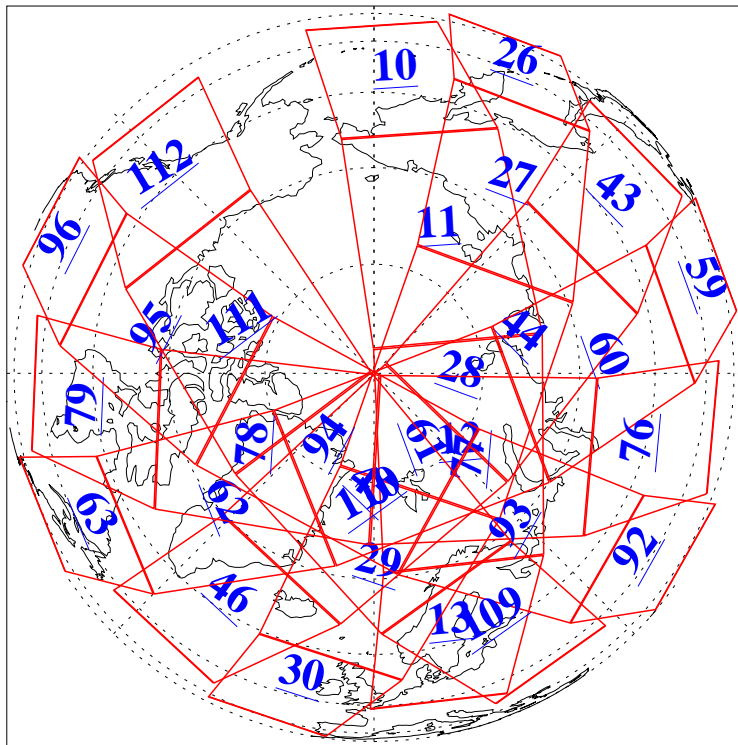

L1B Availability
AMSU Granules: 240
HSB Granules: 0
AIRS Granules: 240

21 Dec 2005
DoY 355
Aqua Day 1327
Ascending Granules

Descending Granules

Legend: AMSU Available, HSB Available, AIRS Available

L1B Availability
AMSU Granules: 240
HSB Granules: 0
AIRS Granules: 240

21 Dec 2005
DoY 355
Aqua Day 1327

Northern Hemisphere Granules

Southern Hemisphere Granules

Legend: AMSU Available, HSB Available, AIRS Available