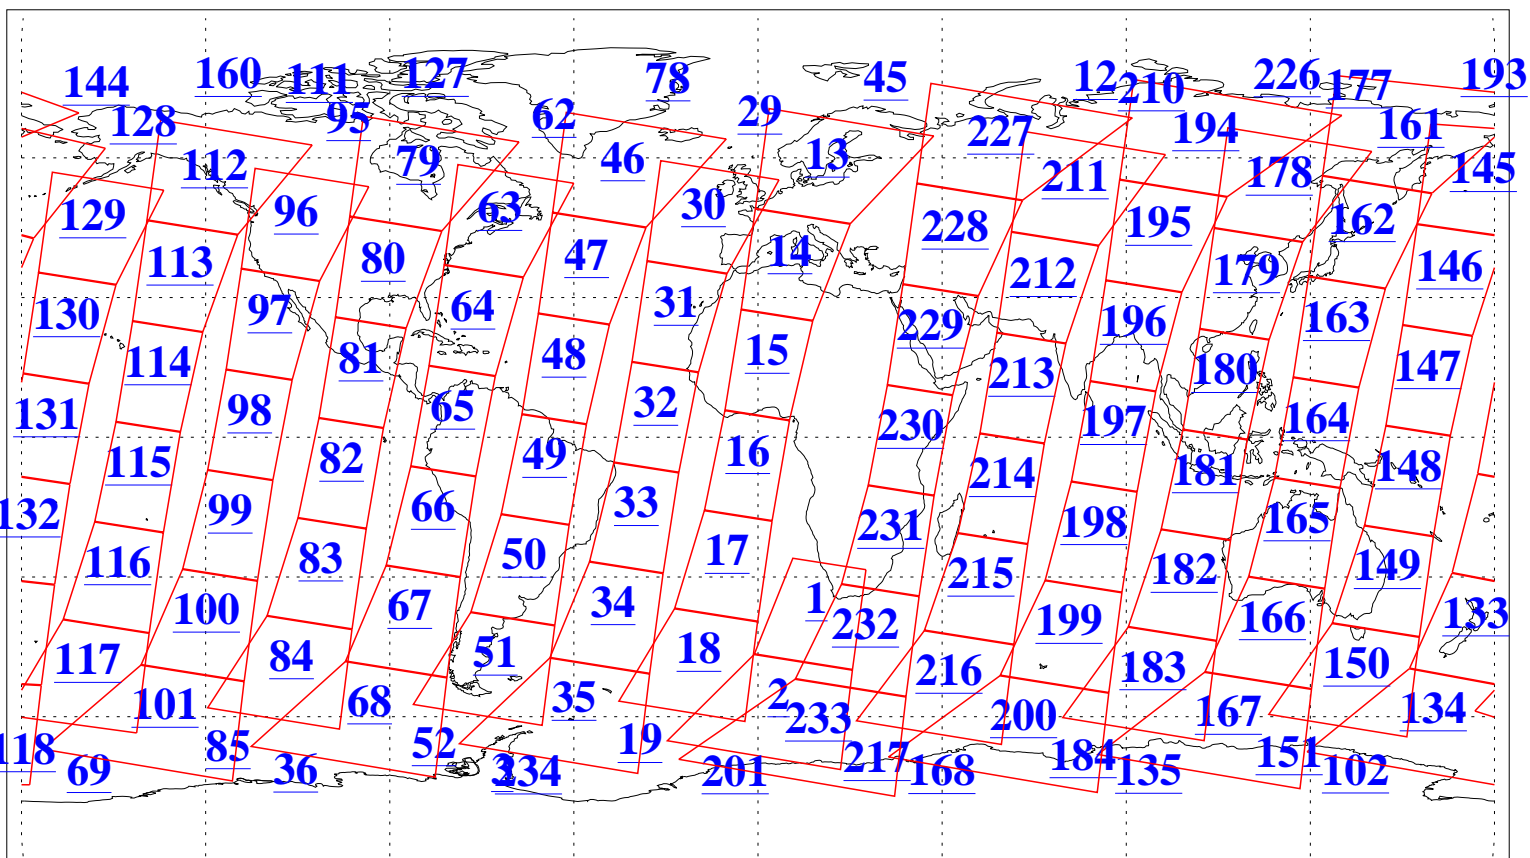

L1B Availability
AMSU Granules: 240
HSB Granules: 0
AIRS Granules: 240

21 Dec 2005
DoY 355
Aqua Day 1327
Ascending Granules

Descending Granules

Legend: AMSU Available, HSB Available, AIRS Available

L1B Availability
AMSU Granules: 240
HSB Granules: 0
AIRS Granules: 240

21 Dec 2005
DoY 355
Aqua Day 1327

Northern Hemisphere Granules

Southern Hemisphere Granules

Legend: AMSU Available, HSB Available, AIRS Available