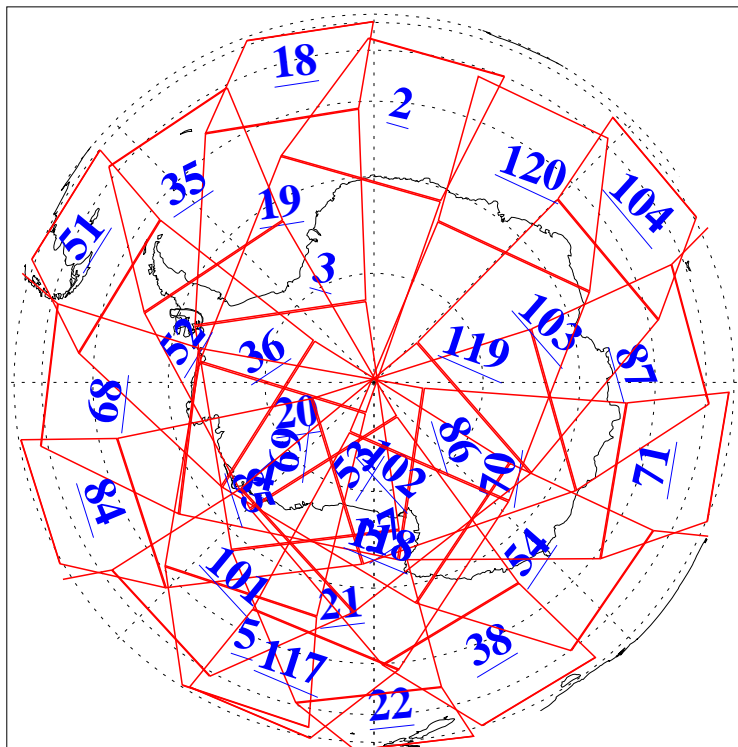

L1B Availability
AMSU Granules: 240
HSB Granules: 0
AIRS Granules: 240

21 Dec 2005
DoY 355
Aqua Day 1327
Ascending Granules

Descending Granules

Legend: AMSU Available, HSB Available, AIRS Available

L1B Availability
AMSU Granules: 240
HSB Granules: 0
AIRS Granules: 240

21 Dec 2005
DoY 355
Aqua Day 1327

Northern Hemisphere Granules

Southern Hemisphere Granules

Legend: AMSU Available, HSB Available, AIRS Available