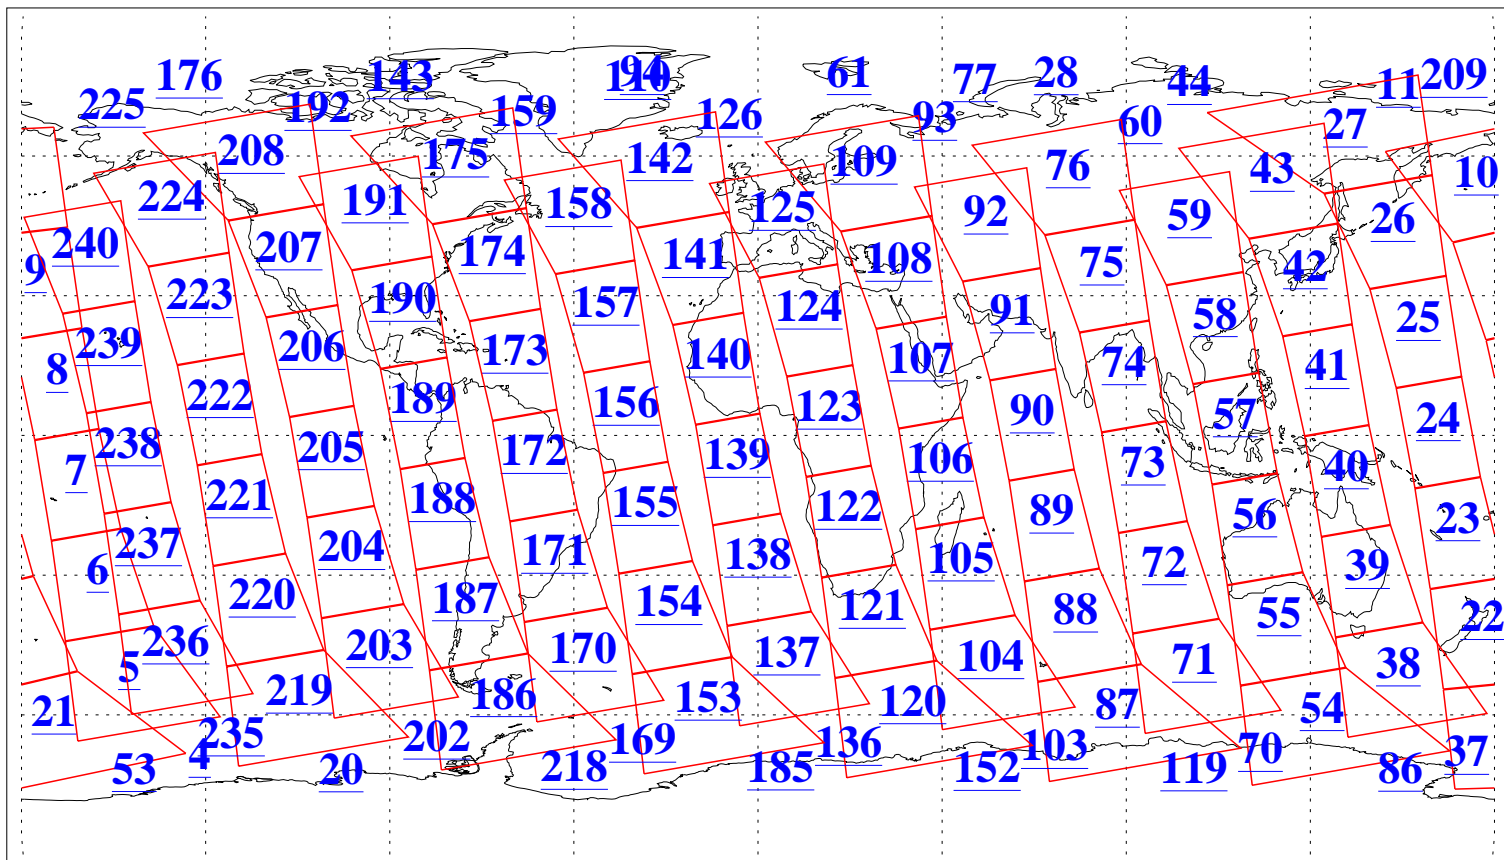

L1B Availability
AMSU Granules: 240
HSB Granules: 0
AIRS Granules: 240

21 Dec 2005
DoY 355
Aqua Day 1327
Ascending Granules

Descending Granules

Legend: AMSU Available, HSB Available, AIRS Available

L1B Availability
AMSU Granules: 240
HSB Granules: 0
AIRS Granules: 240

21 Dec 2005
DoY 355
Aqua Day 1327

Northern Hemisphere Granules

Southern Hemisphere Granules

Legend: AMSU Available, HSB Available, AIRS Available