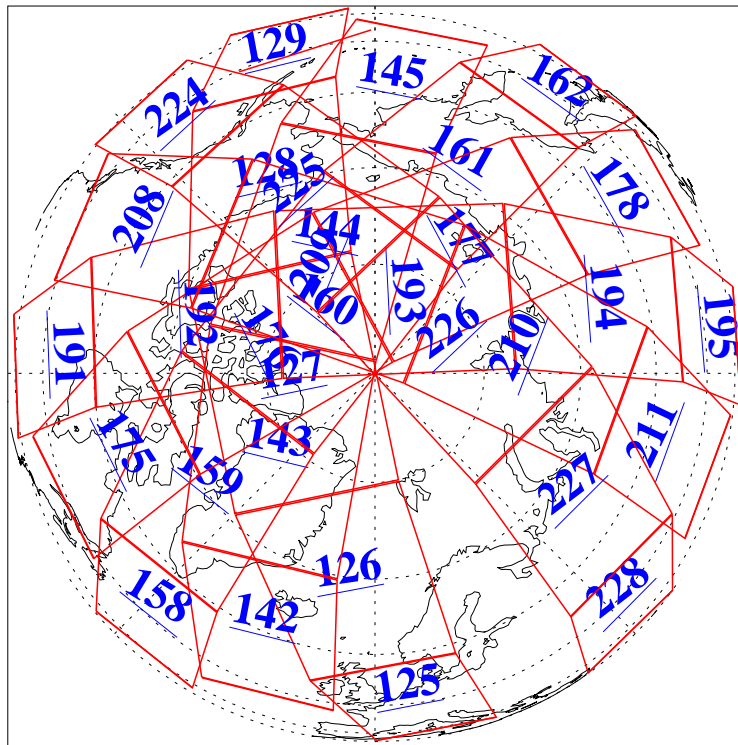

L1B Availability
AMSU Granules: 240
HSB Granules: 0
AIRS Granules: 240

21 Dec 2005
DoY 355
Aqua Day 1327
Ascending Granules

Descending Granules

Legend: AMSU Available, HSB Available, AIRS Available

L1B Availability
AMSU Granules: 240
HSB Granules: 0
AIRS Granules: 240

21 Dec 2005
DoY 355
Aqua Day 1327

Northern Hemisphere Granules

Southern Hemisphere Granules

Legend: AMSU Available, HSB Available, AIRS Available