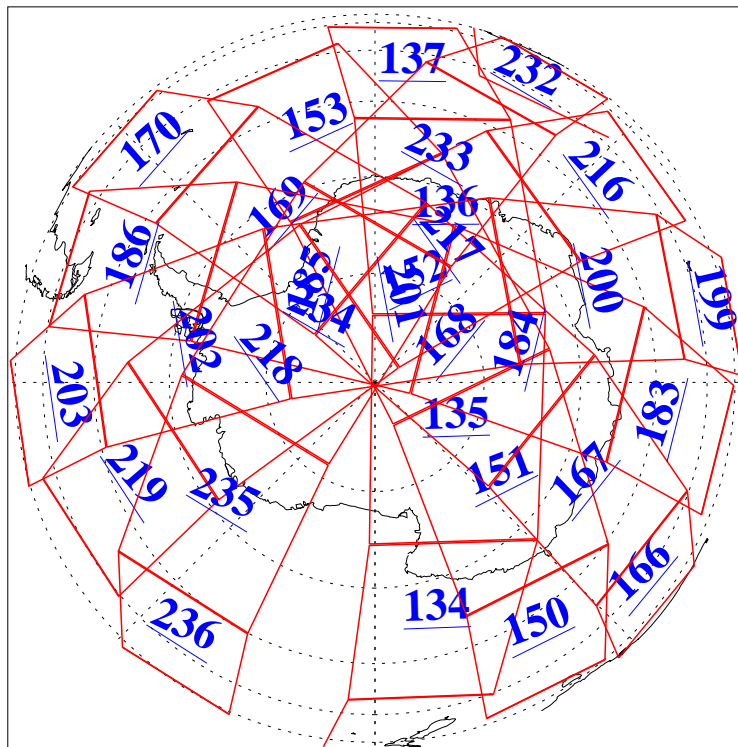

L1B Availability
AMSU Granules: 240
HSB Granules: 0
AIRS Granules: 240

21 Dec 2005
DoY 355
Aqua Day 1327
Ascending Granules

Descending Granules

Legend: AMSU Available, HSB Available, AIRS Available

L1B Availability
AMSU Granules: 240
HSB Granules: 0
AIRS Granules: 240

21 Dec 2005
DoY 355
Aqua Day 1327

Northern Hemisphere Granules

Southern Hemisphere Granules

Legend: AMSU Available, HSB Available, AIRS Available