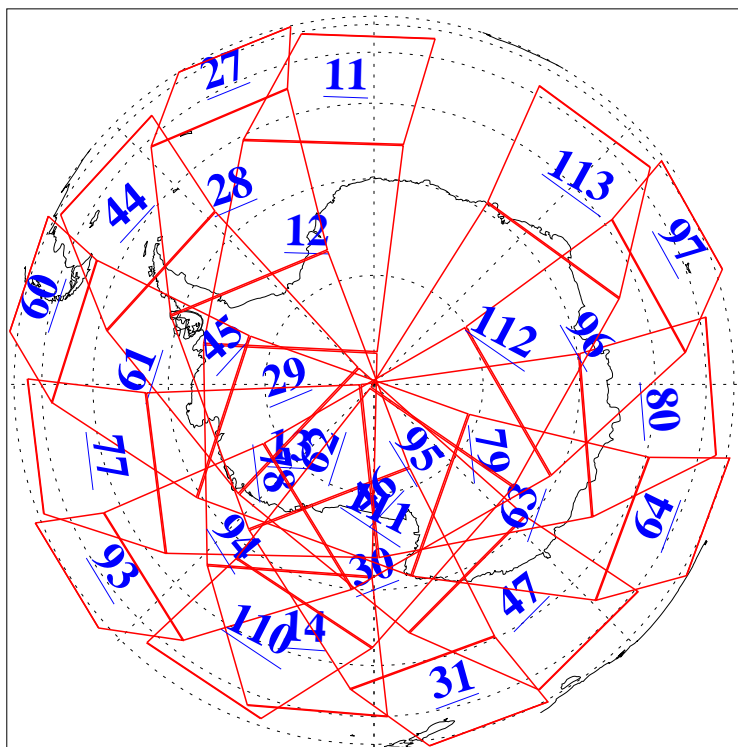

Legend: AMSU Available, HSB Available, AIRS Available