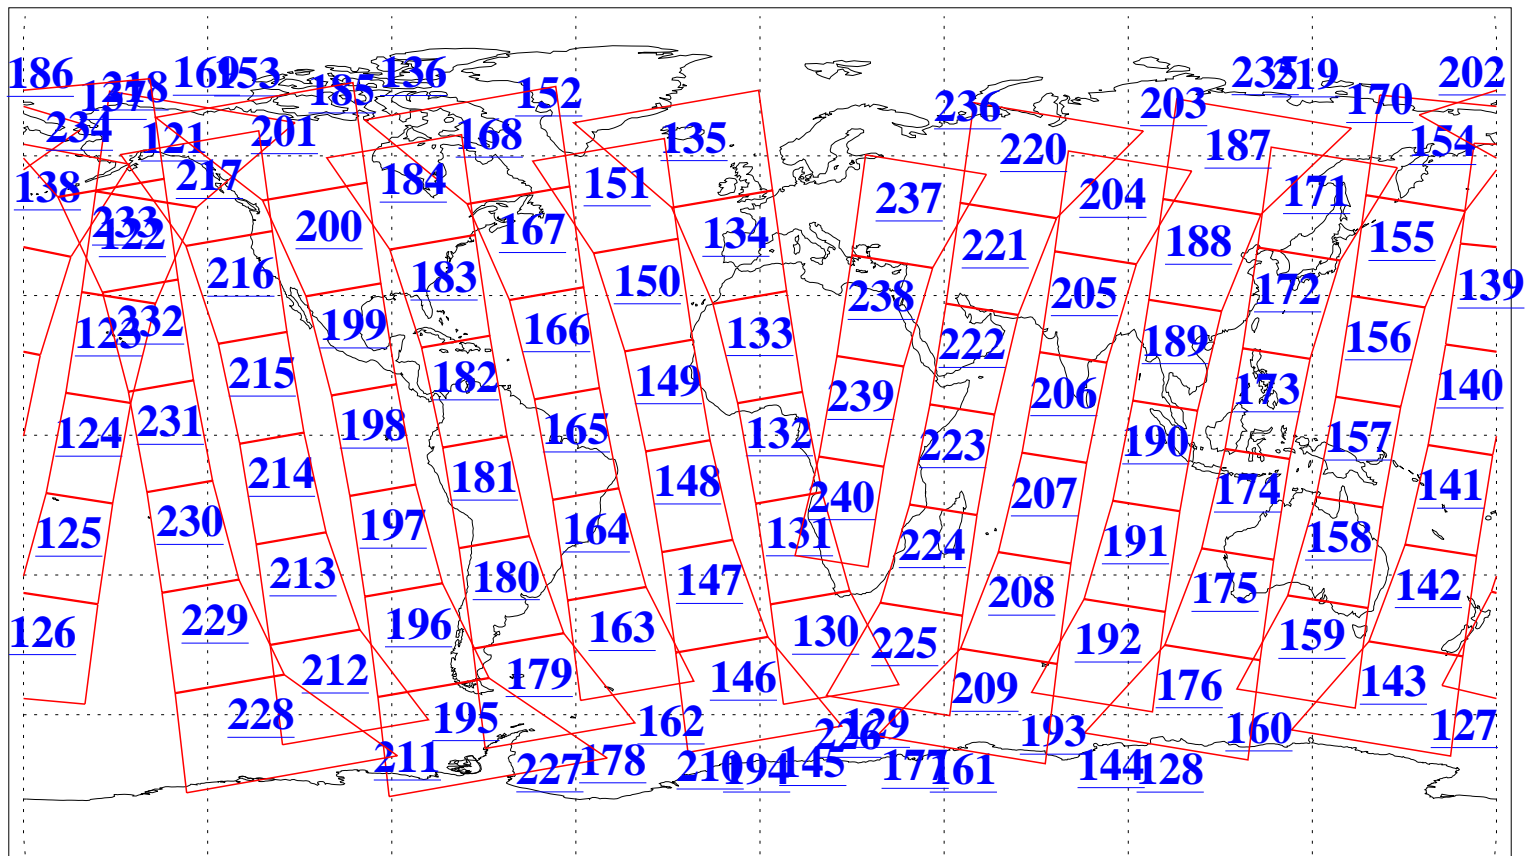

L1B Availability  
AMSU Granules: 240  
HSB Granules: 0  
AIRS Granules: 240

20 Dec 2005  
DoY 354  
Aqua Day 1326  
Granules: 1 to 120

Granules: 121 to 240

Legend: AMSU Available, HSB Available, AIRS Available

L1B Availability  
AMSU Granules: 240  
HSB Granules: 0  
AIRS Granules: 240

20 Dec 2005  
DoY 354  
Aqua Day 1326

Ascending Granules

Descending Granules

Legend: AMSU Available, HSB Available, AIRS Available