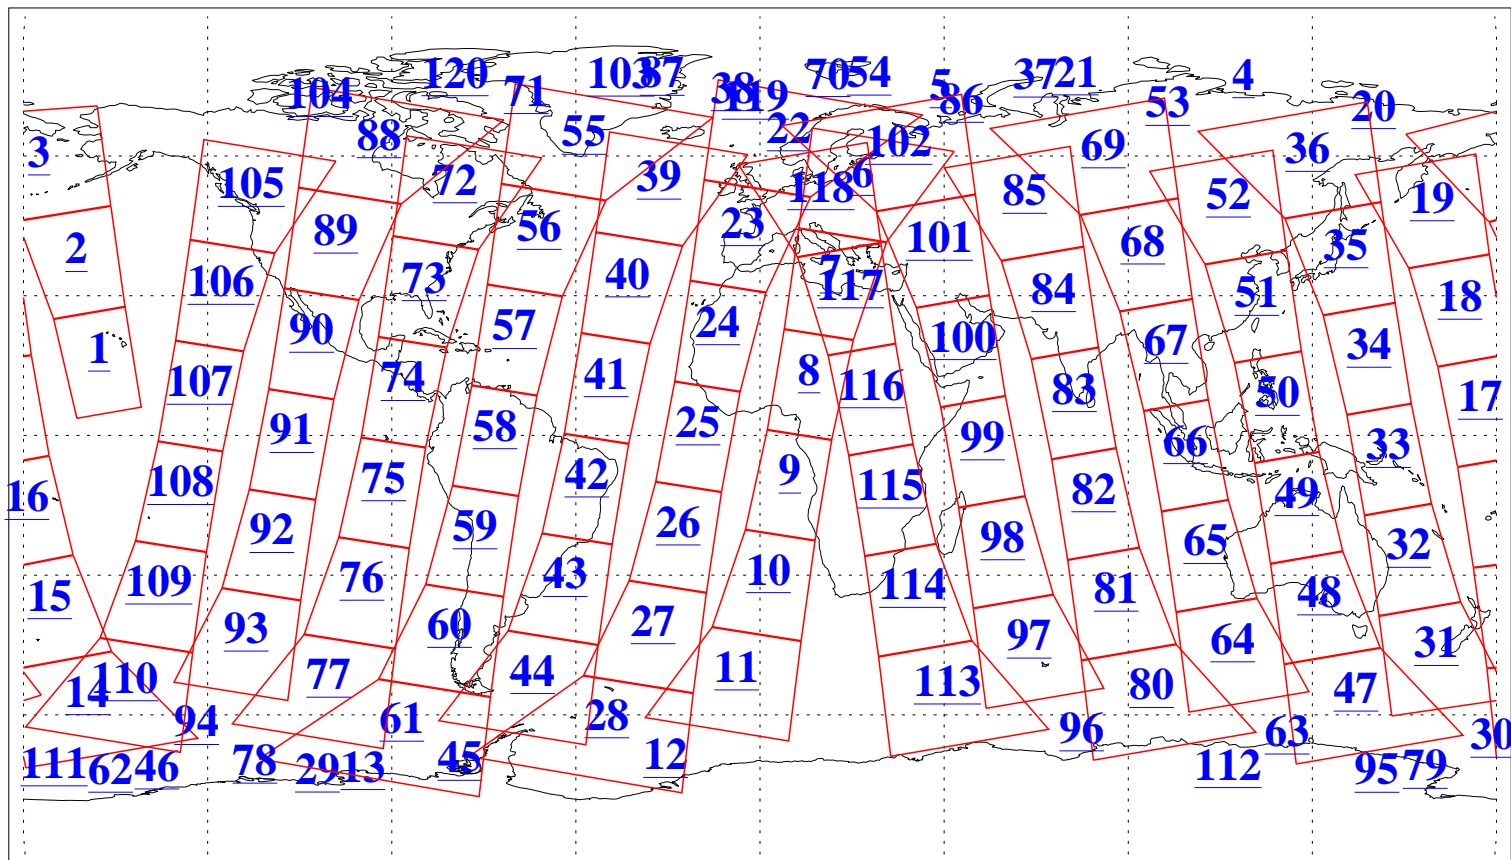

L1B Availability  
AMSU Granules: 240  
HSB Granules: 0  
AIRS Granules: 240

20 Dec 2005  
DoY 354  
Aqua Day 1326  
Granules: 1 to 120

Granules: 121 to 240

Legend: AMSU Available, HSB Available, AIRS Available

L1B Availability  
AMSU Granules: 240  
HSB Granules: 0  
AIRS Granules: 240

20 Dec 2005  
DoY 354  
Aqua Day 1326

Ascending Granules

Descending Granules

Legend: AMSU Available, HSB Available, AIRS Available

### Northern Hemisphere Granules