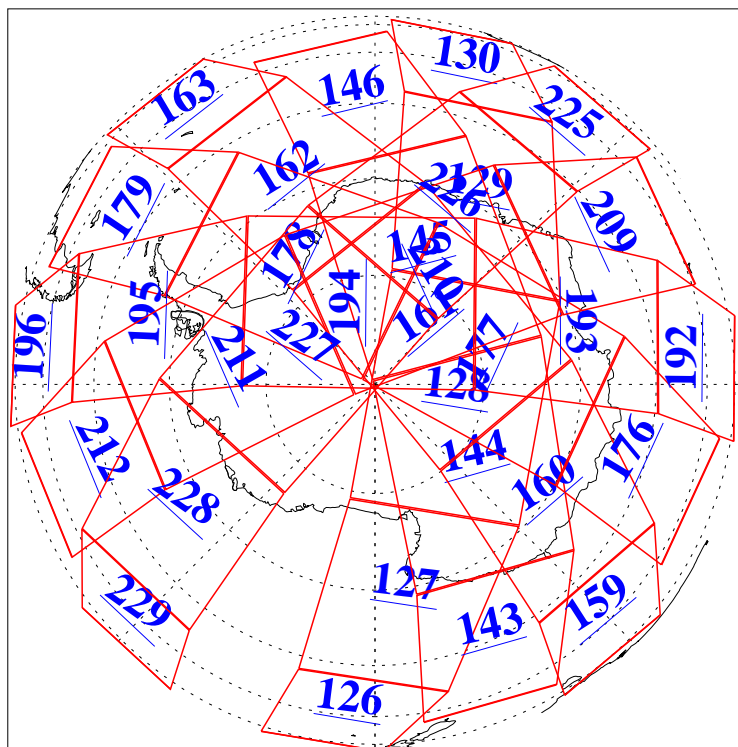

Legend: AMSU Available, HSB Available, AIRS Available