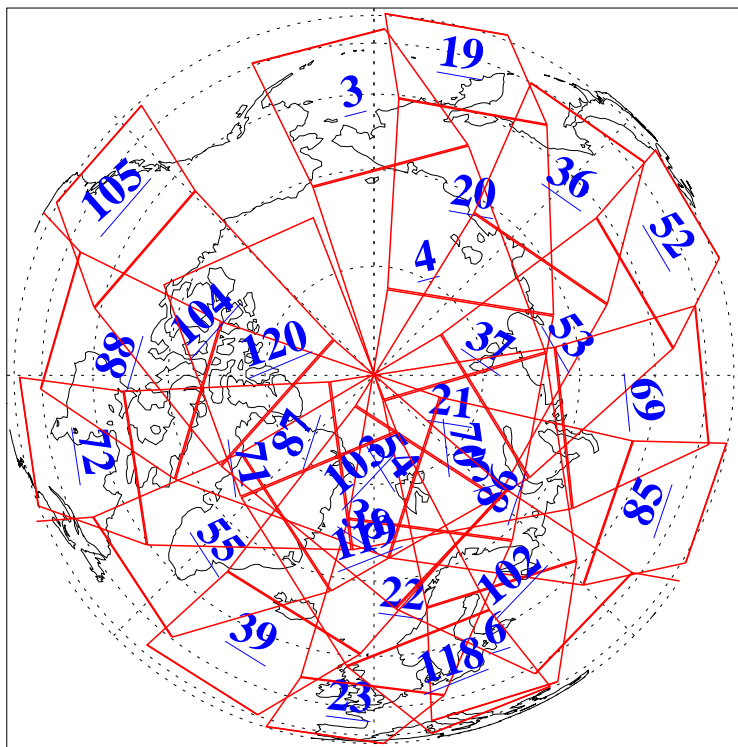

L1B Availability  
AMSU Granules: 240  
HSB Granules: 0  
AIRS Granules: 240

20 Dec 2005  
DoY 354  
Aqua Day 1326  
Granules: 1 to 120

Granules: 121 to 240

Legend: AMSU Available, HSB Available, AIRS Available

L1B Availability  
AMSU Granules: 240  
HSB Granules: 0  
AIRS Granules: 240

20 Dec 2005  
DoY 354  
Aqua Day 1326

Ascending Granules

Descending Granules

Legend: AMSU Available, HSB Available, AIRS Available

L1B Availability  
AMSU Granules: 240  
HSB Granules: 0  
AIRS Granules: 240

20 Dec 2005  
DoY 354  
Aqua Day 1326

### Northern Hemisphere Granules