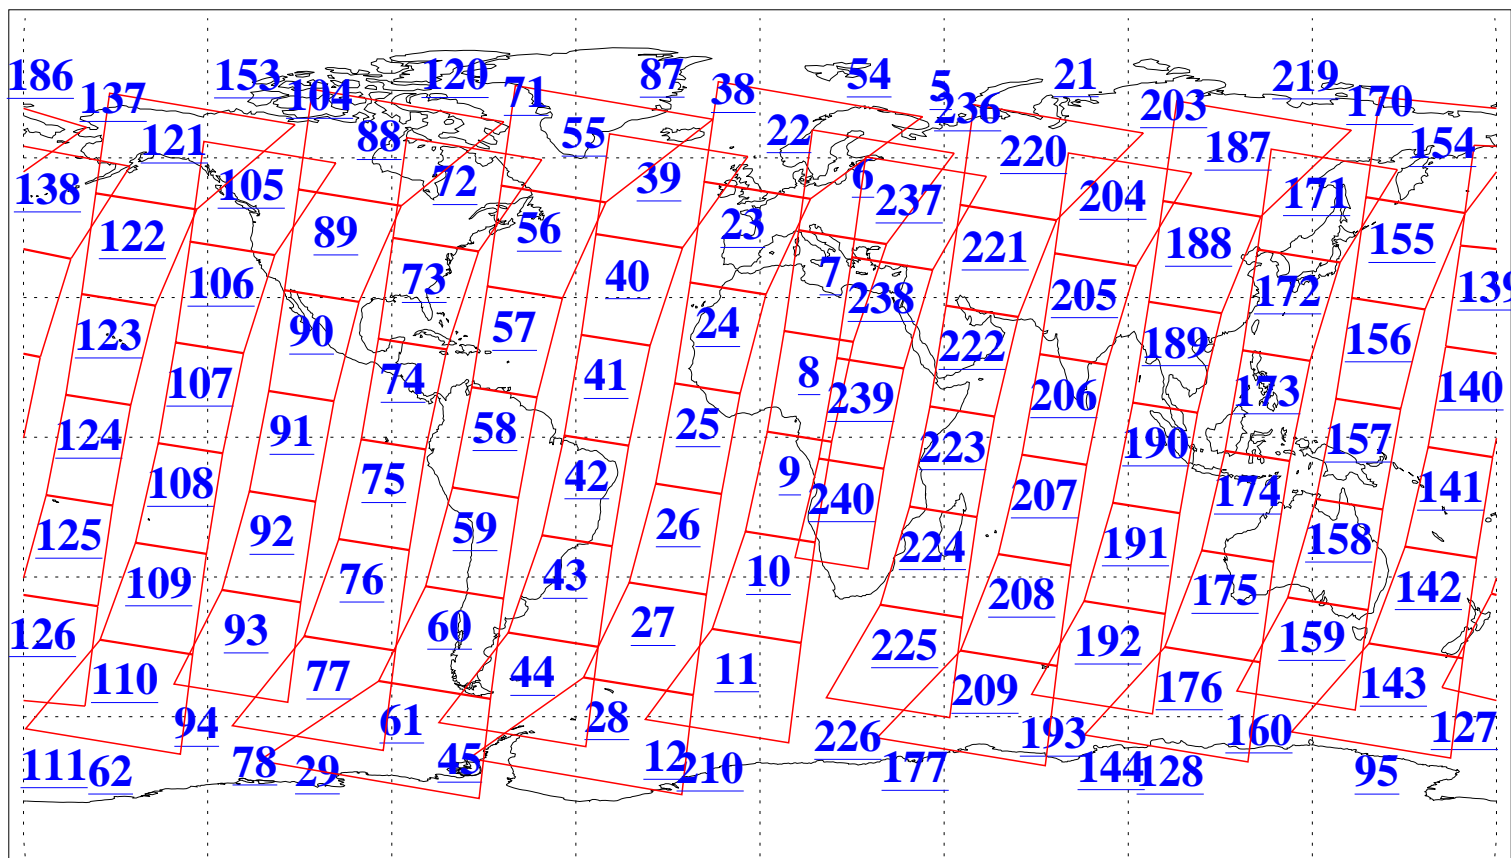

L1B Availability  
AMSU Granules: 240  
HSB Granules: 0  
AIRS Granules: 240

20 Dec 2005  
DoY 354  
Aqua Day 1326  
Granules: 1 to 120

Granules: 121 to 240

Legend: AMSU Available, HSB Available, AIRS Available

L1B Availability  
AMSU Granules: 240  
HSB Granules: 0  
AIRS Granules: 240

20 Dec 2005  
DoY 354  
Aqua Day 1326

Ascending Granules

Descending Granules

Legend: AMSU Available, HSB Available, AIRS Available