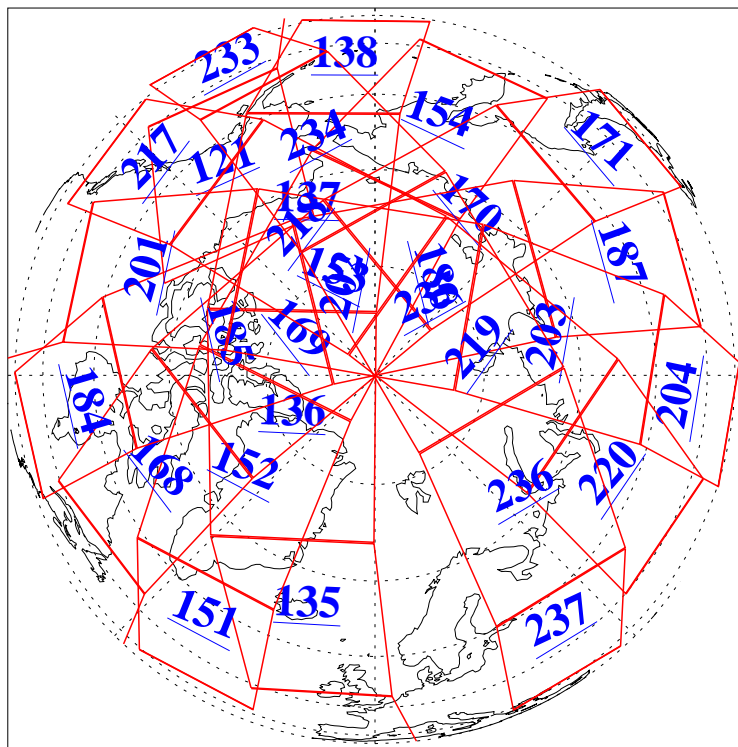

L1B Availability  
AMSU Granules: 240  
HSB Granules: 0  
AIRS Granules: 240

20 Dec 2005  
DoY 354  
Aqua Day 1326  
Granules: 1 to 120

Granules: 121 to 240

Legend: AMSU Available, HSB Available, AIRS Available

L1B Availability  
AMSU Granules: 240  
HSB Granules: 0  
AIRS Granules: 240

20 Dec 2005  
DoY 354  
Aqua Day 1326

Ascending Granules

Descending Granules

Legend: AMSU Available, HSB Available, AIRS Available

### Northern Hemisphere Granules