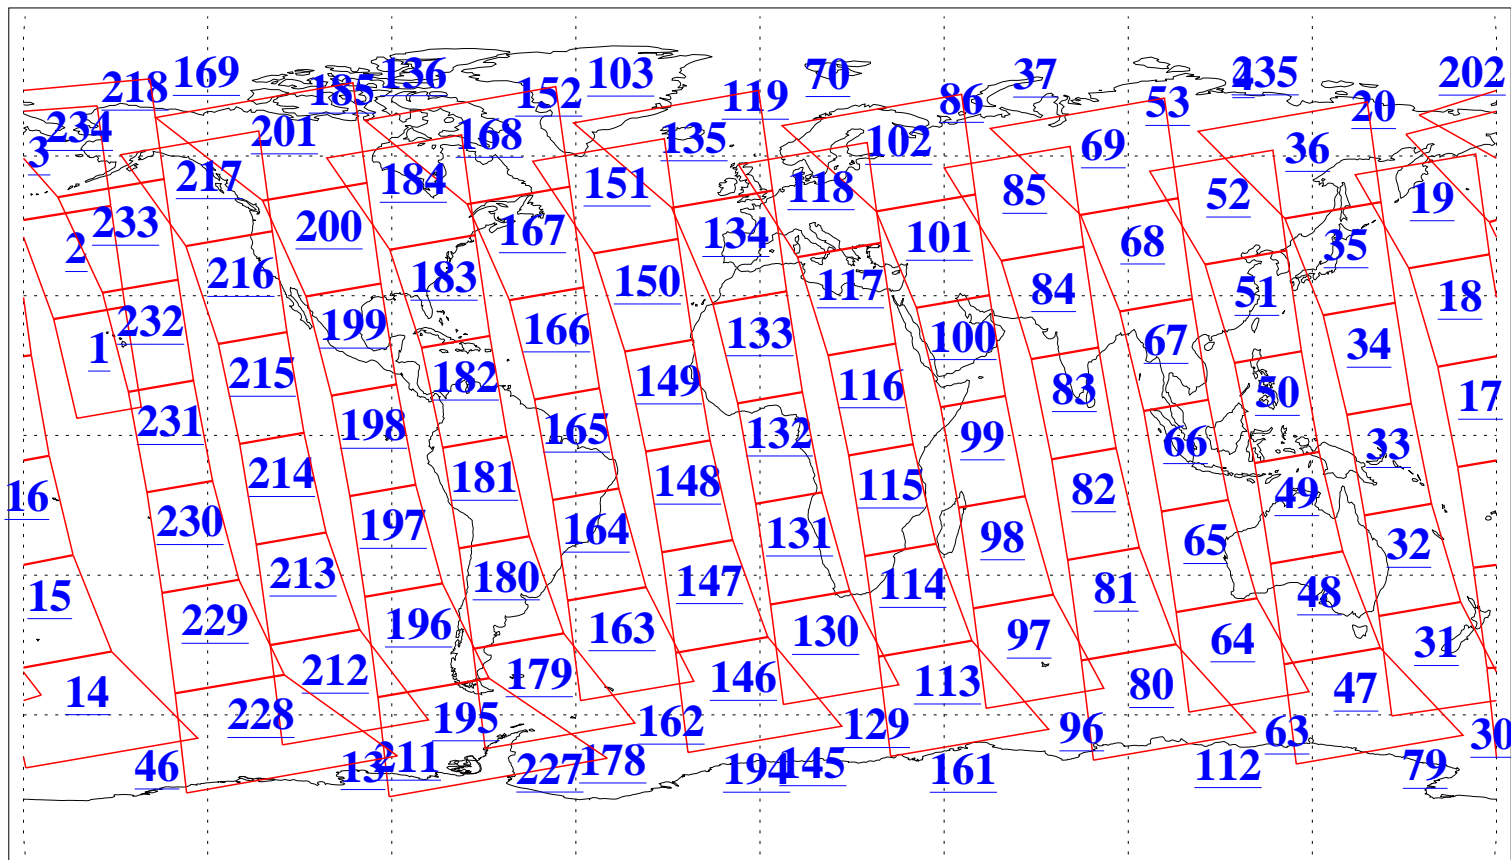

L1B Availability  
AMSU Granules: 240  
HSB Granules: 0  
AIRS Granules: 240

20 Dec 2005  
DoY 354  
Aqua Day 1326  
Granules: 1 to 120

Granules: 121 to 240

Legend: AMSU Available, HSB Available, AIRS Available

L1B Availability  
AMSU Granules: 240  
HSB Granules: 0  
AIRS Granules: 240

20 Dec 2005  
DoY 354  
Aqua Day 1326

Ascending Granules

Descending Granules

Legend: AMSU Available, HSB Available, AIRS Available

### Northern Hemisphere Granules