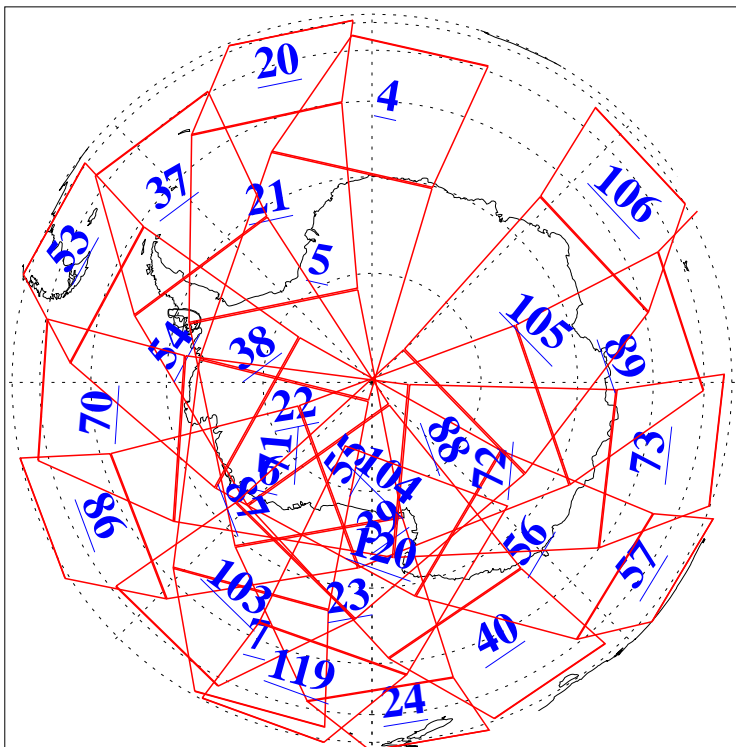

L1B Availability
AMSU Granules: 240
HSB Granules: 0
AIRS Granules: 240

19 Dec 2005
DoY 353
Aqua Day 1325
Granules: 1 to 120

Granules: 121 to 240

Legend: AMSU Available, HSB Available, AIRS Available

L1B Availability
AMSU Granules: 240
HSB Granules: 0
AIRS Granules: 240

19 Dec 2005
DoY 353
Aqua Day 1325
Ascending Granules

Descending Granules

Legend: AMSU Available, HSB Available, AIRS Available

L1B Availability
 AMSU Granules: 240
 HSB Granules: 0
 AIRS Granules: 240

19 Dec 2005
 DoY 353
 Aqua Day 1325

Northern Hemisphere Granules

Southern Hemisphere Granules

Legend: AMSU Available, HSB Available, AIRS Available