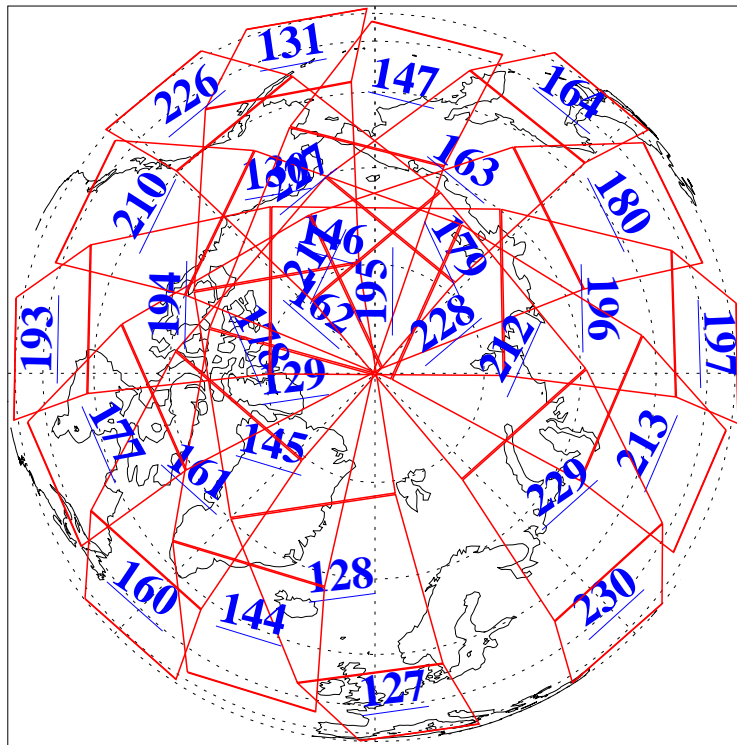

19 Dec 2005
DoY 353
Aqua Day 1325
Ascending Granules

Descending Granules

Legend: AMSU Available, HSB Available, AIRS Available

L1B Availability
 AMSU Granules: 240
 HSB Granules: 0
 AIRS Granules: 240

19 Dec 2005
 DoY 353
 Aqua Day 1325

Northern Hemisphere Granules

Southern Hemisphere Granules

Legend: AMSU Available, HSB Available, AIRS Available