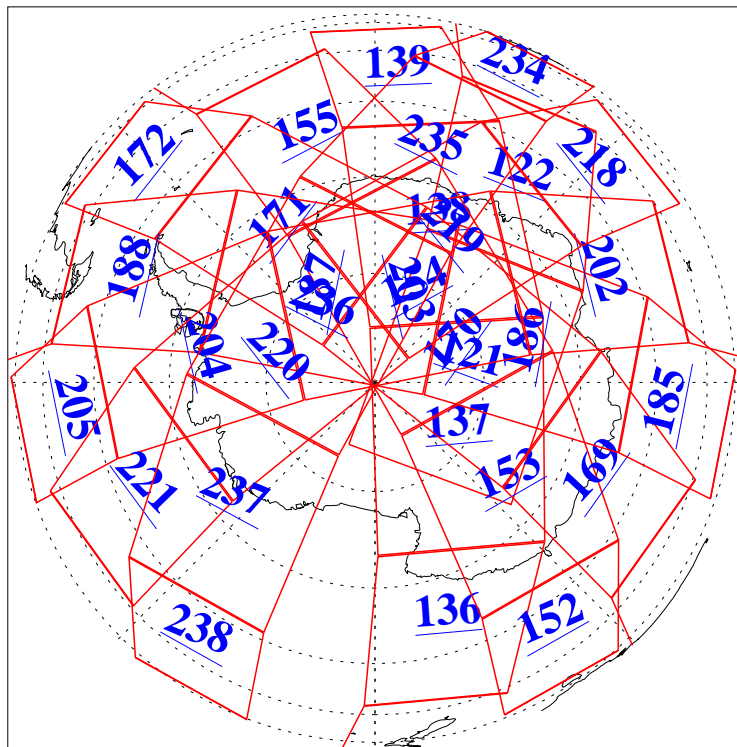

L1B Availability
AMSU Granules: 240
HSB Granules: 0
AIRS Granules: 240

19 Dec 2005
DoY 353
Aqua Day 1325
Granules: 1 to 120

Granules: 121 to 240

Legend: AMSU Available, HSB Available, AIRS Available

L1B Availability
AMSU Granules: 240
HSB Granules: 0
AIRS Granules: 240

19 Dec 2005
DoY 353
Aqua Day 1325
Ascending Granules

Descending Granules

Legend: AMSU Available, HSB Available, AIRS Available

L1B Availability
 AMSU Granules: 240
 HSB Granules: 0
 AIRS Granules: 240

19 Dec 2005
 DoY 353
 Aqua Day 1325

Northern Hemisphere Granules

Southern Hemisphere Granules

Legend: AMSU Available, HSB Available, AIRS Available