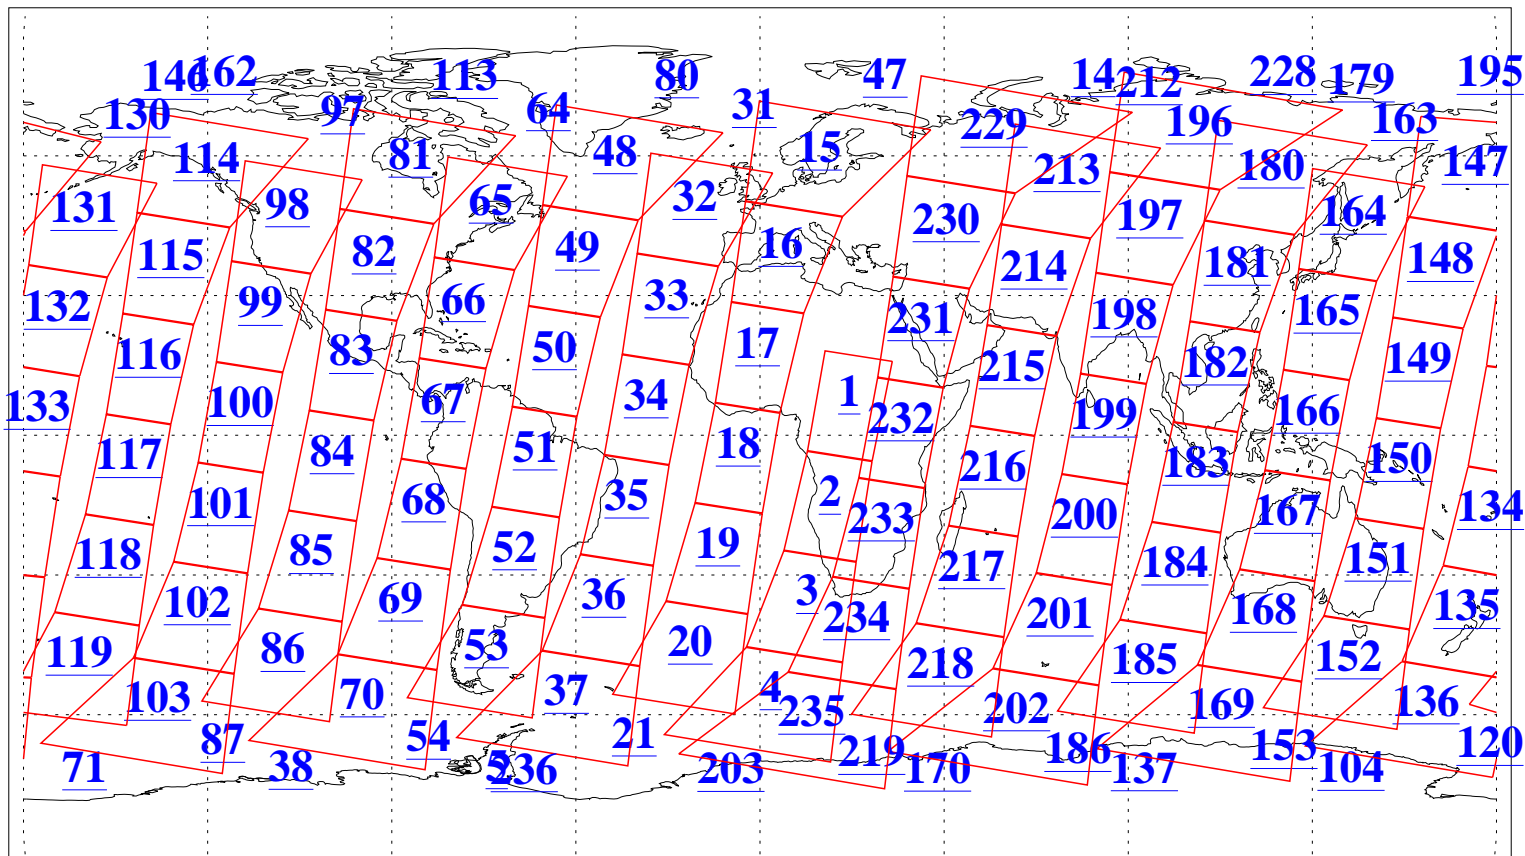

L1B Availability
AMSU Granules: 240
HSB Granules: 0
AIRS Granules: 240

19 Dec 2005
DoY 353
Aqua Day 1325
Granules: 1 to 120

Granules: 121 to 240

Legend: AMSU Available, HSB Available, AIRS Available

L1B Availability
AMSU Granules: 240
HSB Granules: 0
AIRS Granules: 240

19 Dec 2005
DoY 353
Aqua Day 1325
Ascending Granules

Descending Granules

Legend: AMSU Available, HSB Available, AIRS Available

L1B Availability
 AMSU Granules: 240
 HSB Granules: 0
 AIRS Granules: 240

19 Dec 2005
 DoY 353
 Aqua Day 1325

Northern Hemisphere Granules

Southern Hemisphere Granules

Legend: AMSU Available, HSB Available, AIRS Available