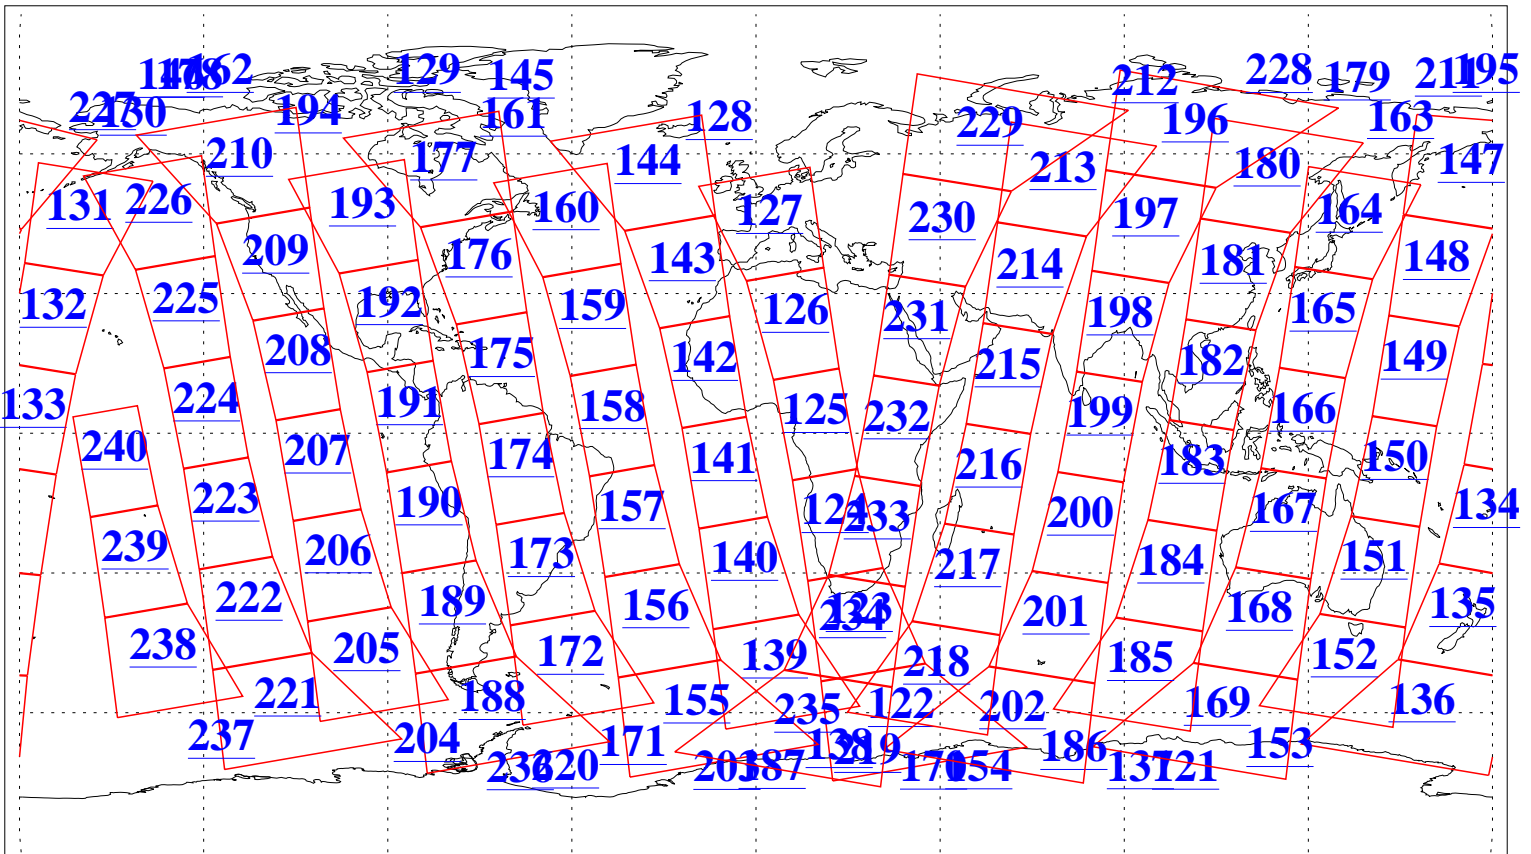

L1B Availability
AMSU Granules: 240
HSB Granules: 0
AIRS Granules: 240

19 Dec 2005
DoY 353
Aqua Day 1325
Granules: 1 to 120

Granules: 121 to 240

Legend: AMSU Available, HSB Available, AIRS Available

L1B Availability
AMSU Granules: 240
HSB Granules: 0
AIRS Granules: 240

19 Dec 2005
DoY 353
Aqua Day 1325
Ascending Granules

Descending Granules

Legend: AMSU Available, HSB Available, AIRS Available

L1B Availability
 AMSU Granules: 240
 HSB Granules: 0
 AIRS Granules: 240

19 Dec 2005
 DoY 353
 Aqua Day 1325

Northern Hemisphere Granules

Southern Hemisphere Granules

Legend: AMSU Available, HSB Available, AIRS Available