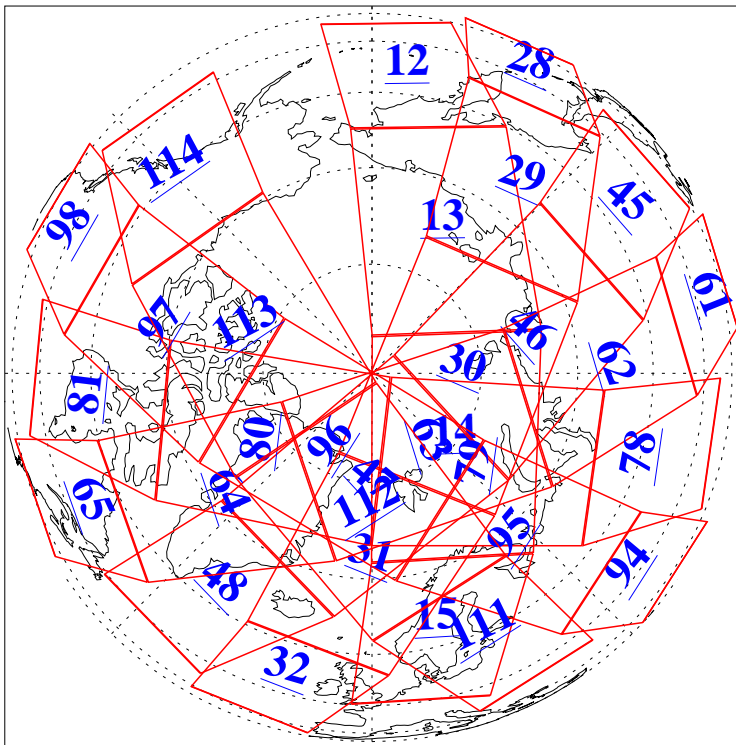

L1B Availability
AMSU Granules: 240
HSB Granules: 0
AIRS Granules: 240

19 Dec 2005
DoY 353
Aqua Day 1325
Granules: 1 to 120

Granules: 121 to 240

Legend: AMSU Available, HSB Available, AIRS Available

L1B Availability
AMSU Granules: 240
HSB Granules: 0
AIRS Granules: 240

19 Dec 2005
DoY 353
Aqua Day 1325
Ascending Granules

Descending Granules

Legend: AMSU Available, HSB Available, AIRS Available

L1B Availability
 AMSU Granules: 240
 HSB Granules: 0
 AIRS Granules: 240

19 Dec 2005
 DoY 353
 Aqua Day 1325

Northern Hemisphere Granules

Southern Hemisphere Granules

Legend: AMSU Available, HSB Available, AIRS Available