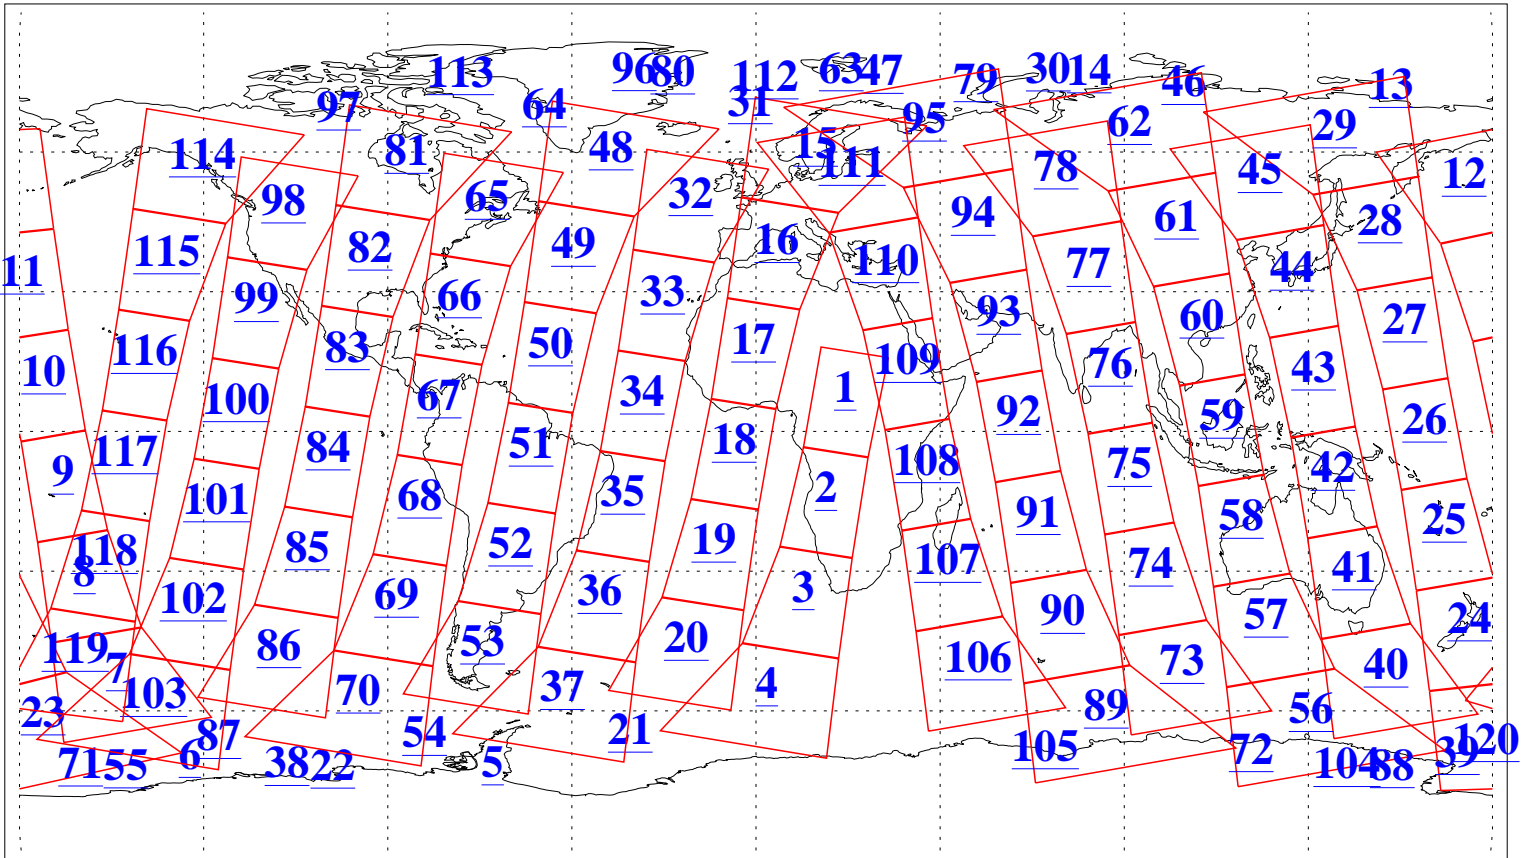

L1B Availability
AMSU Granules: 240
HSB Granules: 0
AIRS Granules: 240

19 Dec 2005
DoY 353
Aqua Day 1325
Granules: 1 to 120

Granules: 121 to 240

Legend: AMSU Available, HSB Available, AIRS Available

L1B Availability
AMSU Granules: 240
HSB Granules: 0
AIRS Granules: 240

19 Dec 2005
DoY 353
Aqua Day 1325
Ascending Granules

Descending Granules

Legend: AMSU Available, HSB Available, AIRS Available

L1B Availability
 AMSU Granules: 240
 HSB Granules: 0
 AIRS Granules: 240

19 Dec 2005
 DoY 353
 Aqua Day 1325

Northern Hemisphere Granules

Southern Hemisphere Granules

Legend: AMSU Available, HSB Available, AIRS Available