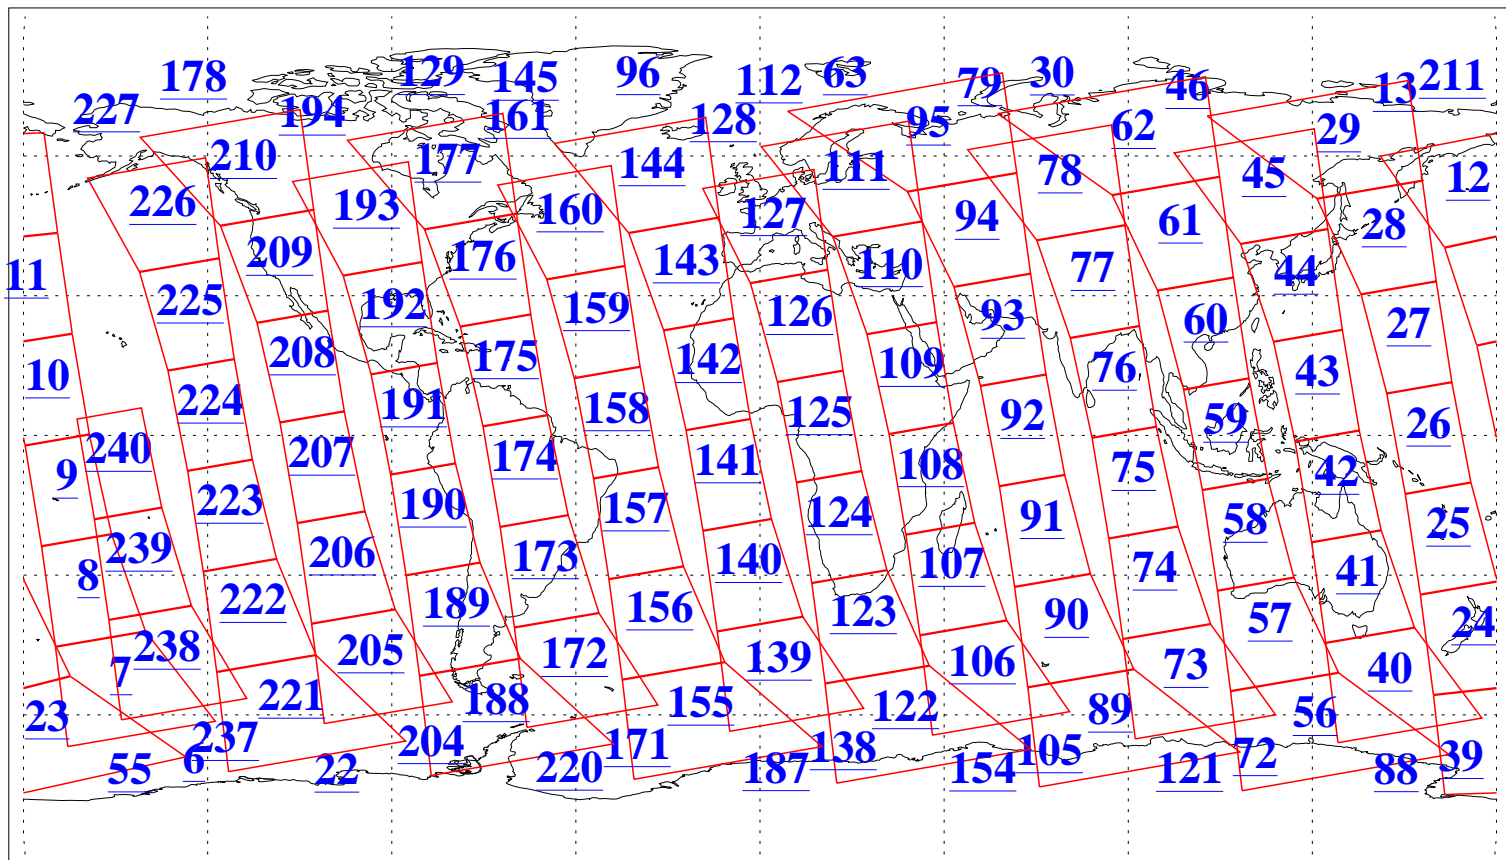

L1B Availability
AMSU Granules: 240
HSB Granules: 0
AIRS Granules: 240

19 Dec 2005
DoY 353
Aqua Day 1325
Granules: 1 to 120

Granules: 121 to 240

Legend: AMSU Available, HSB Available, AIRS Available

L1B Availability
AMSU Granules: 240
HSB Granules: 0
AIRS Granules: 240

19 Dec 2005
DoY 353
Aqua Day 1325
Ascending Granules

Descending Granules

Legend: AMSU Available, HSB Available, AIRS Available

L1B Availability
 AMSU Granules: 240
 HSB Granules: 0
 AIRS Granules: 240

19 Dec 2005
 DoY 353
 Aqua Day 1325

Northern Hemisphere Granules

Southern Hemisphere Granules

Legend: AMSU Available, HSB Available, AIRS Available