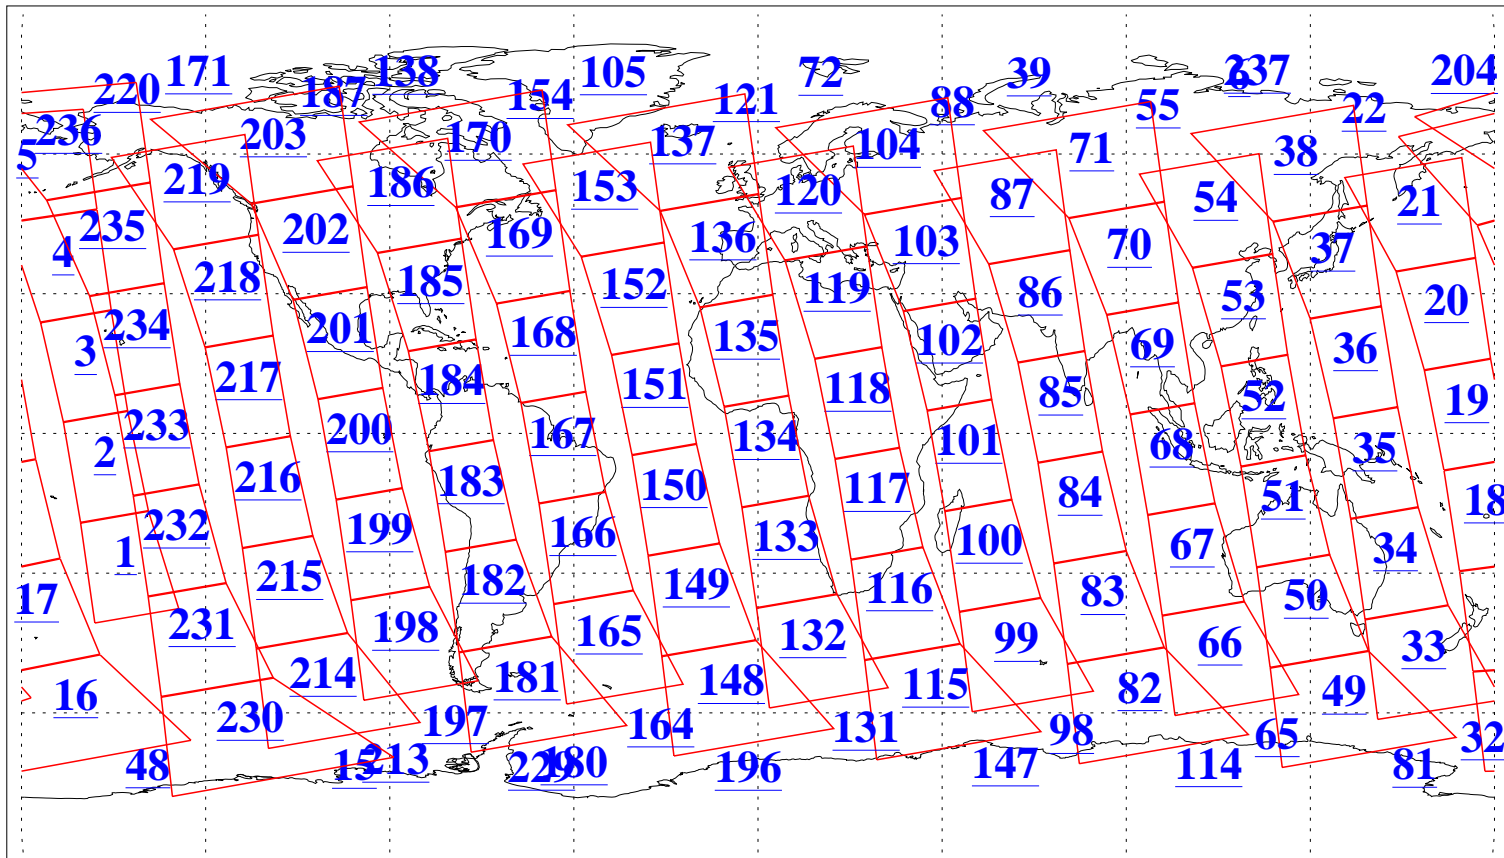

L1B Availability
AMSU Granules: 240
HSB Granules: 0
AIRS Granules: 240

18 Dec 2005
DoY 352
Aqua Day 1324
Granules: 1 to 120

Granules: 121 to 240

Legend: AMSU Available, HSB Available, AIRS Available

L1B Availability
AMSU Granules: 240
HSB Granules: 0
AIRS Granules: 240

18 Dec 2005
DoY 352
Aqua Day 1324

Ascending Granules

Descending Granules

Legend: AMSU Available, HSB Available, AIRS Available

L1B Availability
 AMSU Granules: 240
 HSB Granules: 0
 AIRS Granules: 240

18 Dec 2005
 DoY 352
 Aqua Day 1324

Northern Hemisphere Granules

Southern Hemisphere Granules

Legend: AMSU Available, HSB Available, AIRS Available