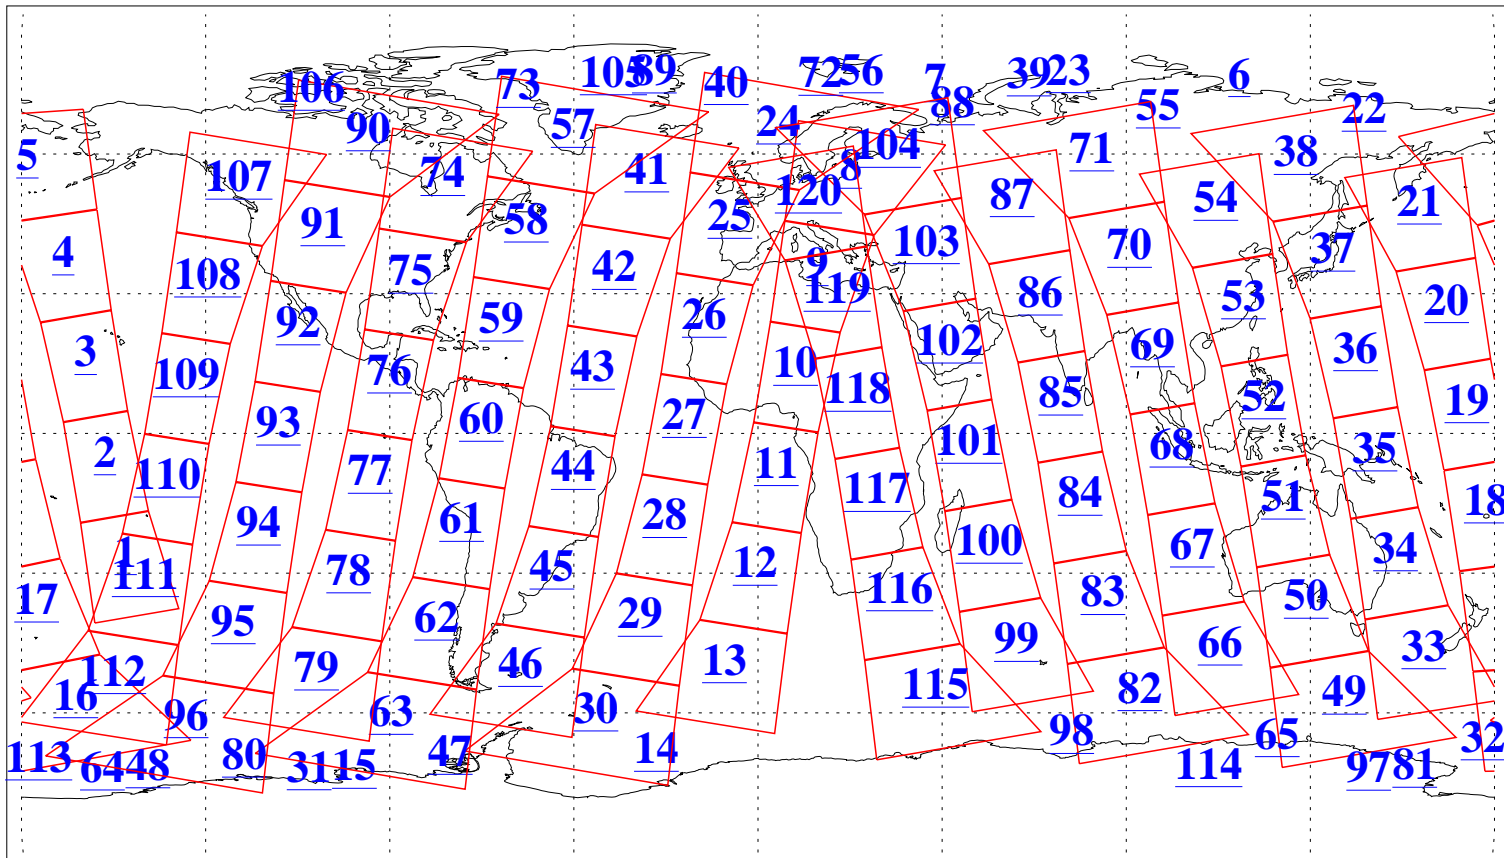

L1B Availability
AMSU Granules: 240
HSB Granules: 0
AIRS Granules: 240

18 Dec 2005
DoY 352
Aqua Day 1324
Granules: 1 to 120

Granules: 121 to 240

Legend: AMSU Available, HSB Available, AIRS Available

L1B Availability
AMSU Granules: 240
HSB Granules: 0
AIRS Granules: 240

18 Dec 2005
DoY 352
Aqua Day 1324

Ascending Granules

Descending Granules

Legend: AMSU Available, HSB Available, AIRS Available

L1B Availability
 AMSU Granules: 240
 HSB Granules: 0
 AIRS Granules: 240

18 Dec 2005
 DoY 352
 Aqua Day 1324

Northern Hemisphere Granules

Southern Hemisphere Granules

Legend: AMSU Available, HSB Available, AIRS Available