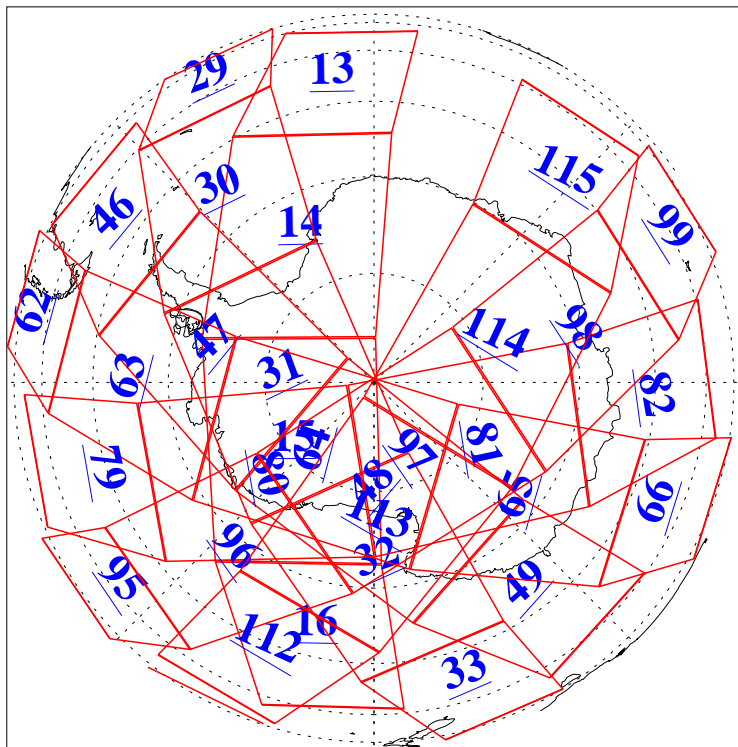

L1B Availability
AMSU Granules: 240
HSB Granules: 0
AIRS Granules: 240

18 Dec 2005
DoY 352
Aqua Day 1324
Granules: 1 to 120

Granules: 121 to 240

Legend: AMSU Available, HSB Available, AIRS Available

L1B Availability
AMSU Granules: 240
HSB Granules: 0
AIRS Granules: 240

18 Dec 2005
DoY 352
Aqua Day 1324

Ascending Granules

Descending Granules

Legend: AMSU Available, HSB Available, AIRS Available

L1B Availability
 AMSU Granules: 240
 HSB Granules: 0
 AIRS Granules: 240

18 Dec 2005
 DoY 352
 Aqua Day 1324

Northern Hemisphere Granules

Southern Hemisphere Granules

Legend: AMSU Available, HSB Available, AIRS Available