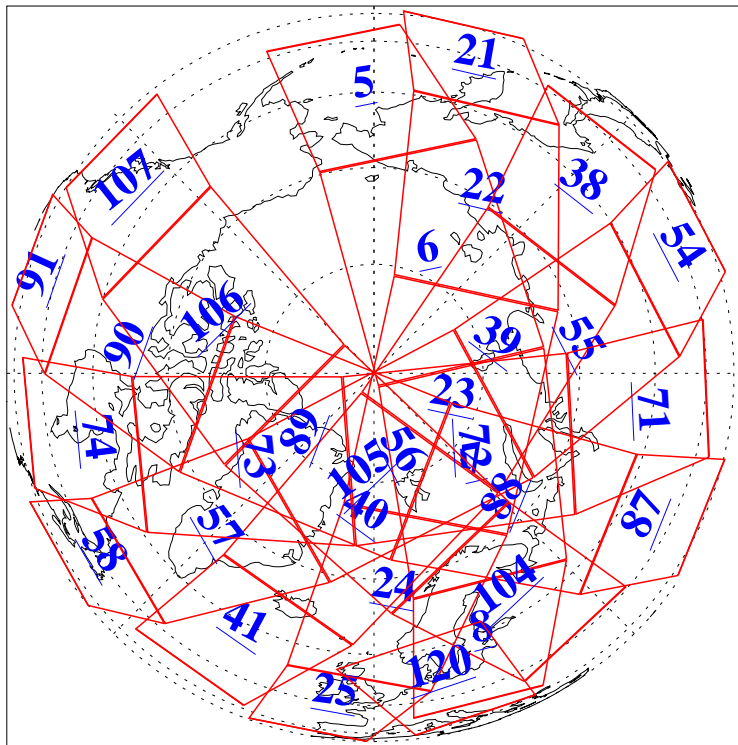

L1B Availability
AMSU Granules: 240
HSB Granules: 0
AIRS Granules: 240

18 Dec 2005
DoY 352
Aqua Day 1324
Granules: 1 to 120

Granules: 121 to 240

Legend: AMSU Available, HSB Available, AIRS Available

L1B Availability
AMSU Granules: 240
HSB Granules: 0
AIRS Granules: 240

18 Dec 2005
DoY 352
Aqua Day 1324

Ascending Granules

Descending Granules

Legend: AMSU Available, HSB Available, AIRS Available

L1B Availability
 AMSU Granules: 240
 HSB Granules: 0
 AIRS Granules: 240

18 Dec 2005
 DoY 352
 Aqua Day 1324

Northern Hemisphere Granules

Southern Hemisphere Granules

Legend: AMSU Available, HSB Available, AIRS Available