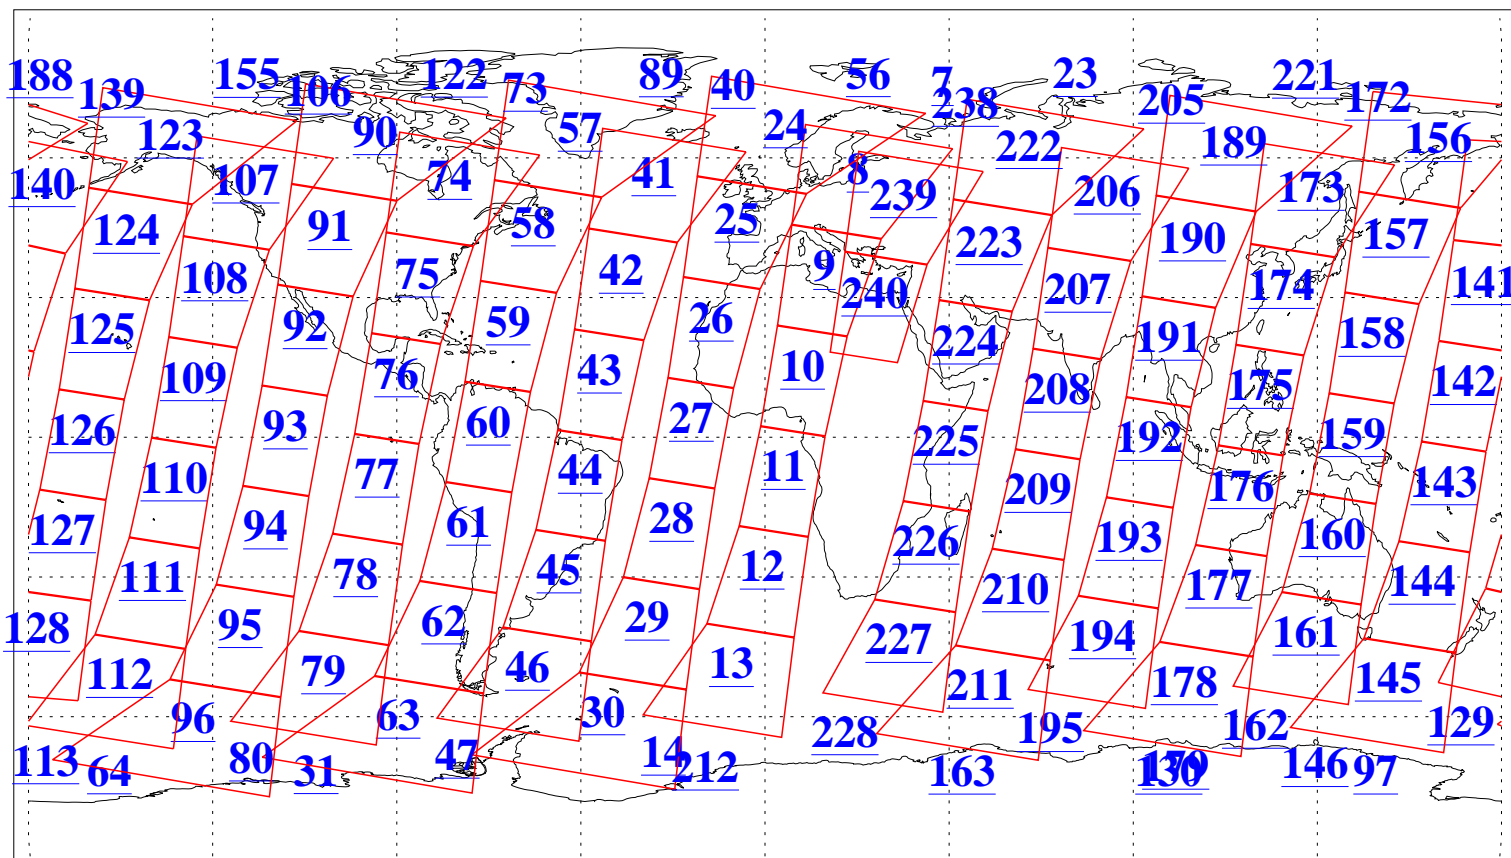

L1B Availability
AMSU Granules: 240
HSB Granules: 0
AIRS Granules: 240

18 Dec 2005
DoY 352
Aqua Day 1324
Granules: 1 to 120

Granules: 121 to 240

Legend: AMSU Available, HSB Available, AIRS Available

L1B Availability
AMSU Granules: 240
HSB Granules: 0
AIRS Granules: 240

18 Dec 2005
DoY 352
Aqua Day 1324

Ascending Granules

Descending Granules

Legend: AMSU Available, HSB Available, AIRS Available

L1B Availability
 AMSU Granules: 240
 HSB Granules: 0
 AIRS Granules: 240

18 Dec 2005
 DoY 352
 Aqua Day 1324

Northern Hemisphere Granules

Southern Hemisphere Granules

Legend: AMSU Available, HSB Available, AIRS Available