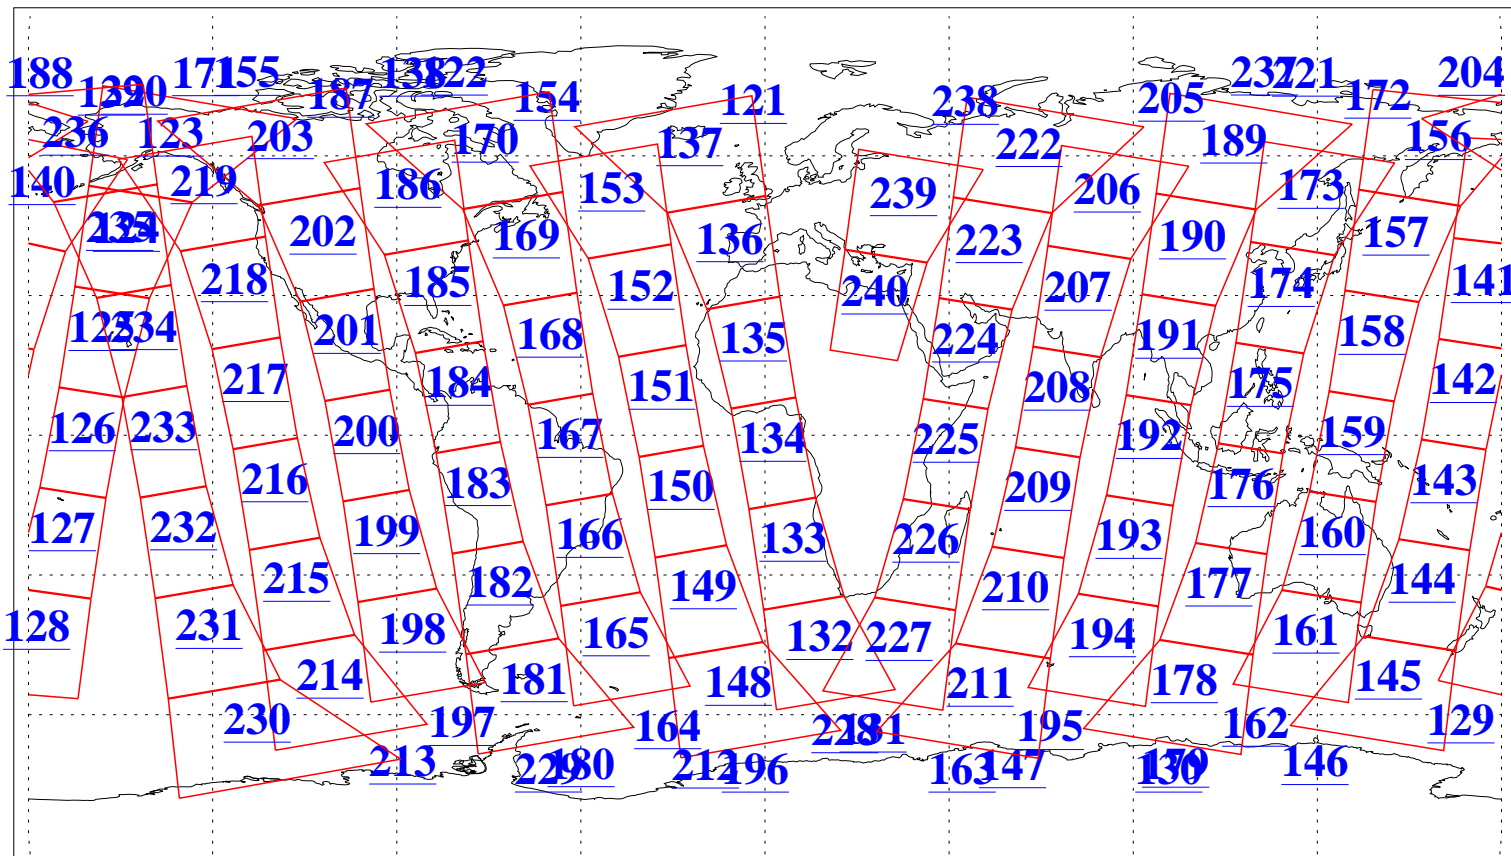

L1B Availability
AMSU Granules: 240
HSB Granules: 0
AIRS Granules: 240

18 Dec 2005
DoY 352
Aqua Day 1324
Granules: 1 to 120

Granules: 121 to 240

Legend: AMSU Available, HSB Available, AIRS Available

L1B Availability
AMSU Granules: 240
HSB Granules: 0
AIRS Granules: 240

18 Dec 2005
DoY 352
Aqua Day 1324

Ascending Granules

Descending Granules

Legend: AMSU Available, HSB Available, AIRS Available

L1B Availability
 AMSU Granules: 240
 HSB Granules: 0
 AIRS Granules: 240

18 Dec 2005
 DoY 352
 Aqua Day 1324