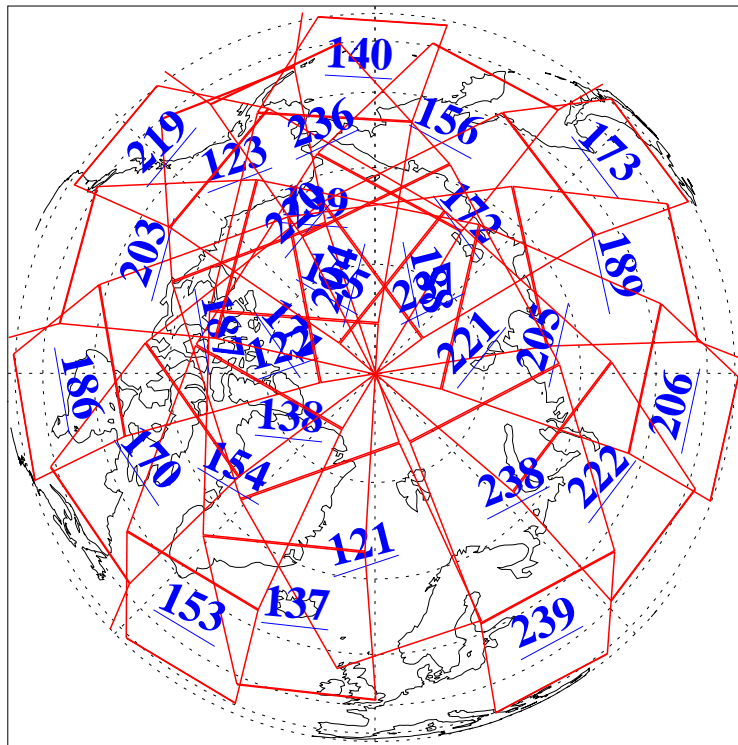

L1B Availability
AMSU Granules: 240
HSB Granules: 0
AIRS Granules: 240

18 Dec 2005
DoY 352
Aqua Day 1324
Granules: 1 to 120

Granules: 121 to 240

Legend: AMSU Available, HSB Available, AIRS Available

L1B Availability
AMSU Granules: 240
HSB Granules: 0
AIRS Granules: 240

18 Dec 2005
DoY 352
Aqua Day 1324

Ascending Granules

Descending Granules

Legend: AMSU Available, HSB Available, AIRS Available

L1B Availability
 AMSU Granules: 240
 HSB Granules: 0
 AIRS Granules: 240

18 Dec 2005
 DoY 352
 Aqua Day 1324

Northern Hemisphere Granules

Southern Hemisphere Granules

Legend: AMSU Available, HSB Available, AIRS Available