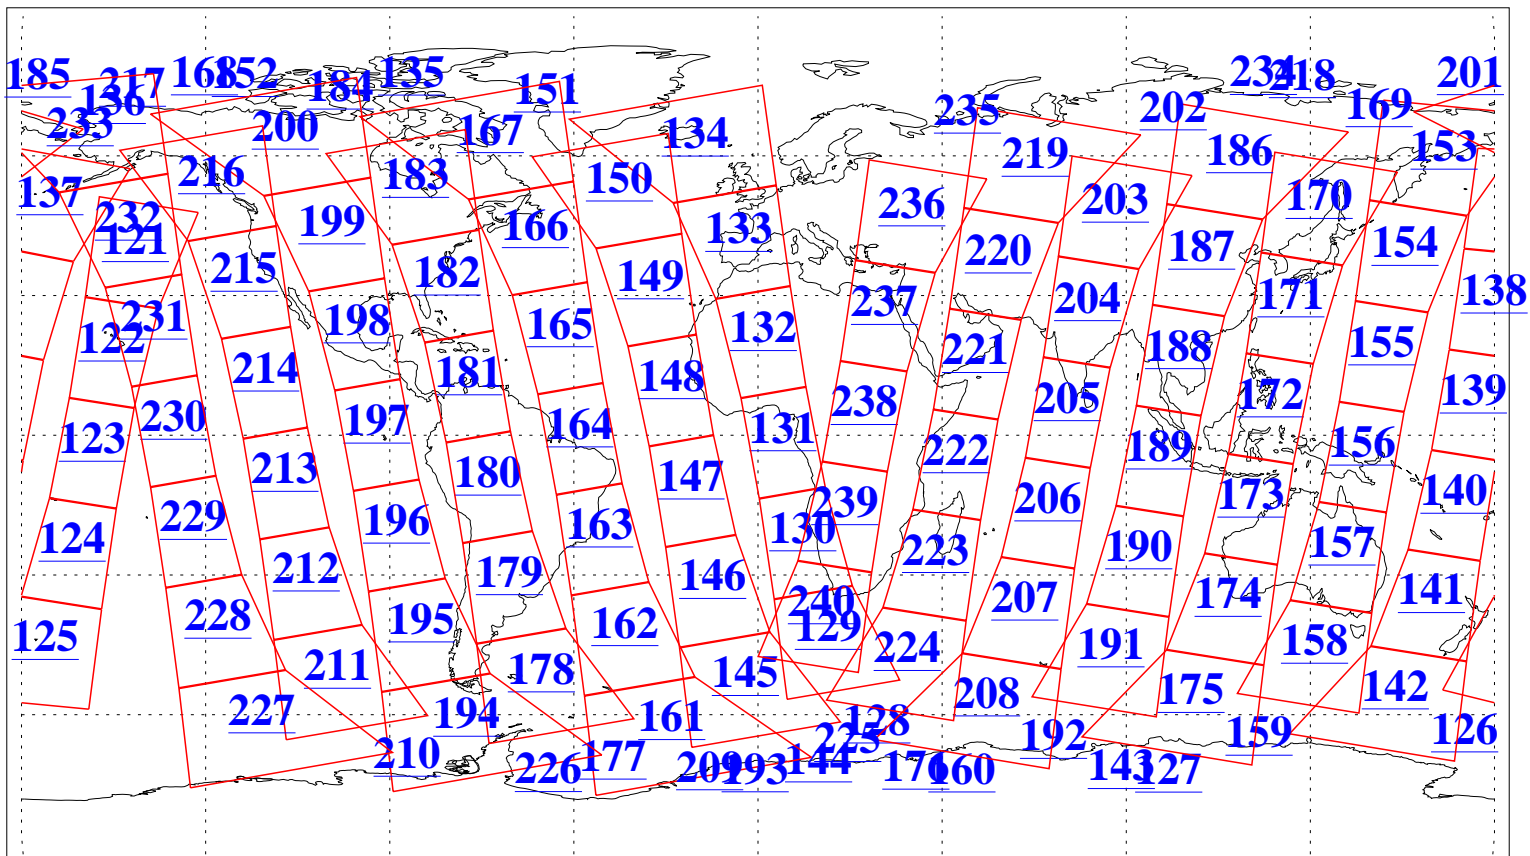

L1B Availability
AMSU Granules: 240
HSB Granules: 0
AIRS Granules: 240

13 Dec 2005
DoY 347
Aqua Day 1319
Granules: 1 to 120

Granules: 121 to 240

Legend: AMSU Available, HSB Available, AIRS Available

L1B Availability
AMSU Granules: 240
HSB Granules: 0
AIRS Granules: 240

13 Dec 2005
DoY 347
Aqua Day 1319

Ascending Granules

Descending Granules

Legend: AMSU Available, HSB Available, AIRS Available

L1B Availability
AMSU Granules: 240
HSB Granules: 0
AIRS Granules: 240

13 Dec 2005
DoY 347
Aqua Day 1319

Northern Hemisphere Granules

Southern Hemisphere Granules

Legend: AMSU Available, HSB Available, **AIRS Available**