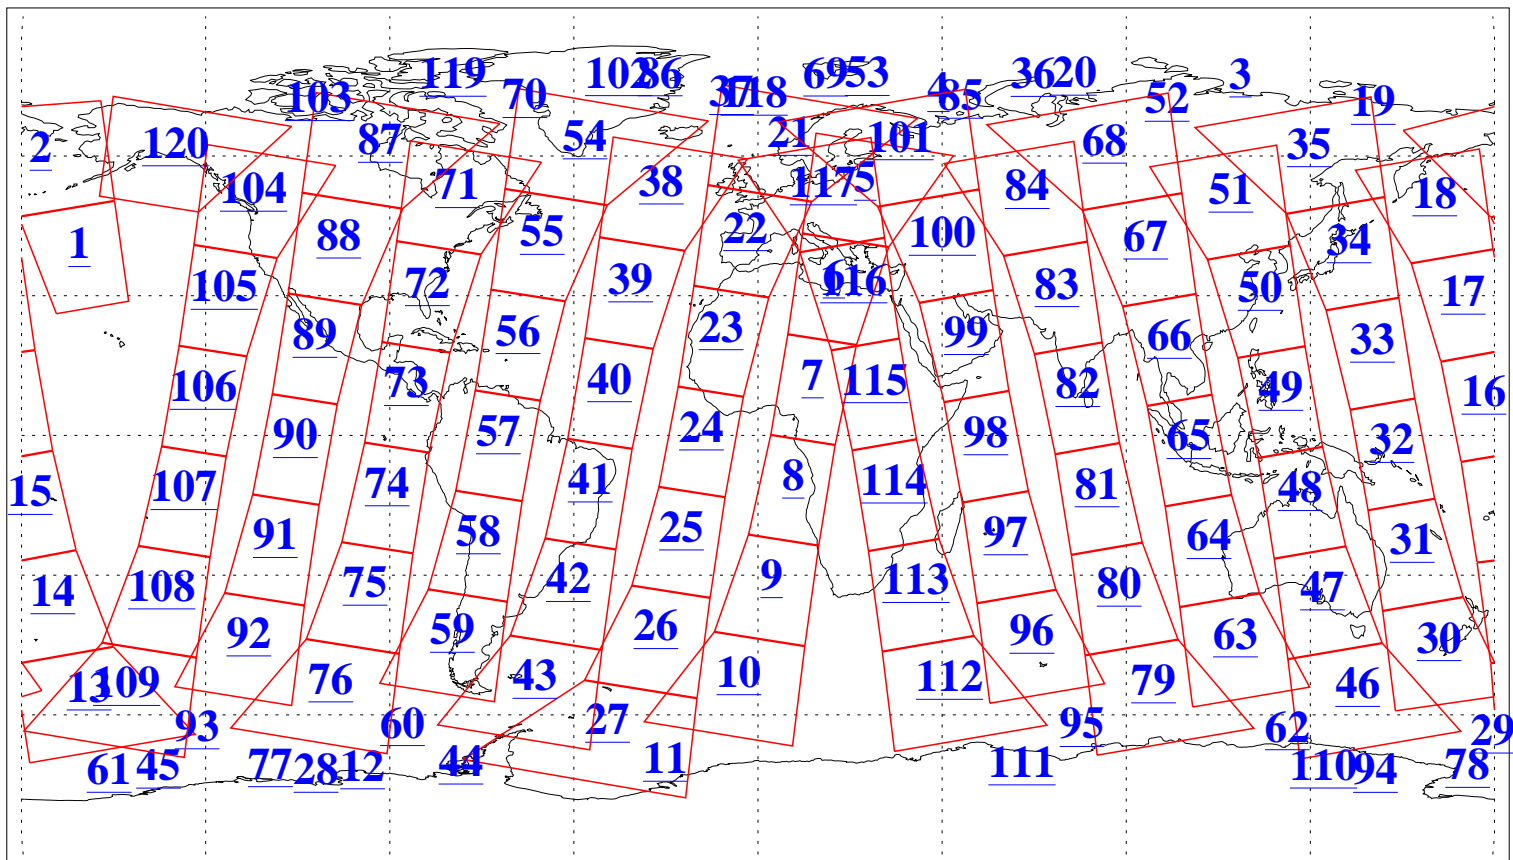

L1B Availability
AMSU Granules: 240
HSB Granules: 0
AIRS Granules: 240

13 Dec 2005
DoY 347
Aqua Day 1319
Granules: 1 to 120

Granules: 121 to 240

Legend: AMSU Available, HSB Available, AIRS Available

L1B Availability
AMSU Granules: 240
HSB Granules: 0
AIRS Granules: 240

13 Dec 2005
DoY 347
Aqua Day 1319

Ascending Granules

Descending Granules

Legend: AMSU Available, HSB Available, AIRS Available

L1B Availability
AMSU Granules: 240
HSB Granules: 0
AIRS Granules: 240

13 Dec 2005
DoY 347
Aqua Day 1319

Northern Hemisphere Granules

Southern Hemisphere Granules

Legend: AMSU Available, HSB Available, **AIRS Available**