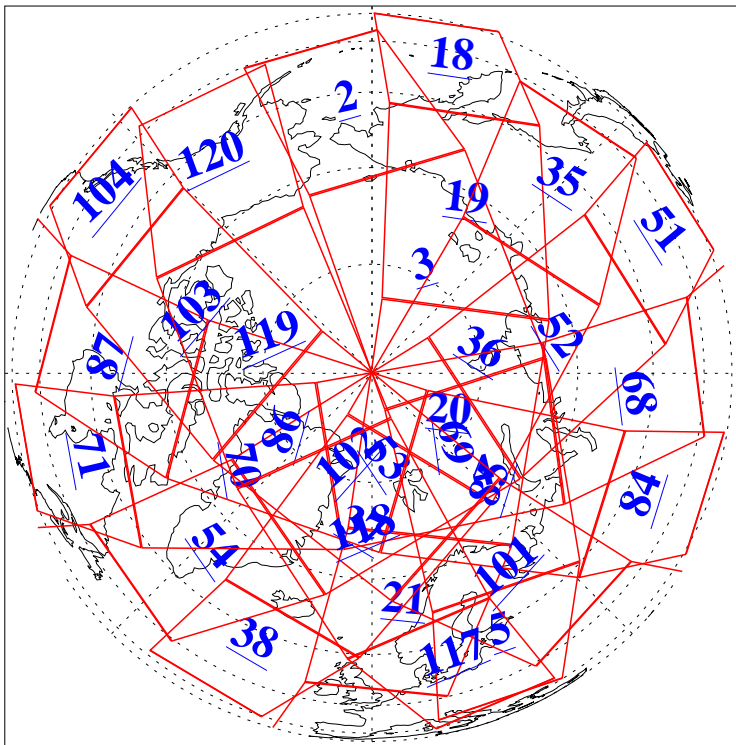

L1B Availability
AMSU Granules: 240
HSB Granules: 0
AIRS Granules: 240

13 Dec 2005
DoY 347
Aqua Day 1319
Granules: 1 to 120

Granules: 121 to 240

Legend: AMSU Available, HSB Available, AIRS Available

L1B Availability
AMSU Granules: 240
HSB Granules: 0
AIRS Granules: 240

13 Dec 2005
DoY 347
Aqua Day 1319

Ascending Granules

Descending Granules

Legend: AMSU Available, HSB Available, AIRS Available

L1B Availability
AMSU Granules: 240
HSB Granules: 0
AIRS Granules: 240

13 Dec 2005
DoY 347
Aqua Day 1319

Northern Hemisphere Granules

Southern Hemisphere Granules

Legend: AMSU Available, HSB Available, **AIRS Available**