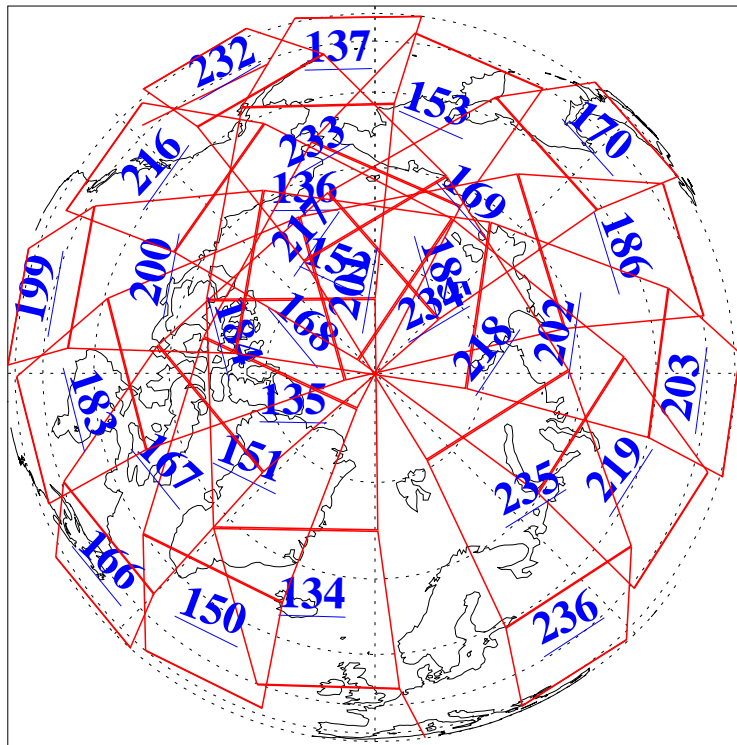

L1B Availability
AMSU Granules: 240
HSB Granules: 0
AIRS Granules: 240

13 Dec 2005
DoY 347
Aqua Day 1319
Granules: 1 to 120

Granules: 121 to 240

Legend: AMSU Available, HSB Available, AIRS Available

L1B Availability
AMSU Granules: 240
HSB Granules: 0
AIRS Granules: 240

13 Dec 2005
DoY 347
Aqua Day 1319

Ascending Granules

Descending Granules

Legend: AMSU Available, HSB Available, AIRS Available

L1B Availability
AMSU Granules: 240
HSB Granules: 0
AIRS Granules: 240

13 Dec 2005
DoY 347
Aqua Day 1319

Northern Hemisphere Granules

Southern Hemisphere Granules

Legend: AMSU Available, HSB Available, **AIRS Available**