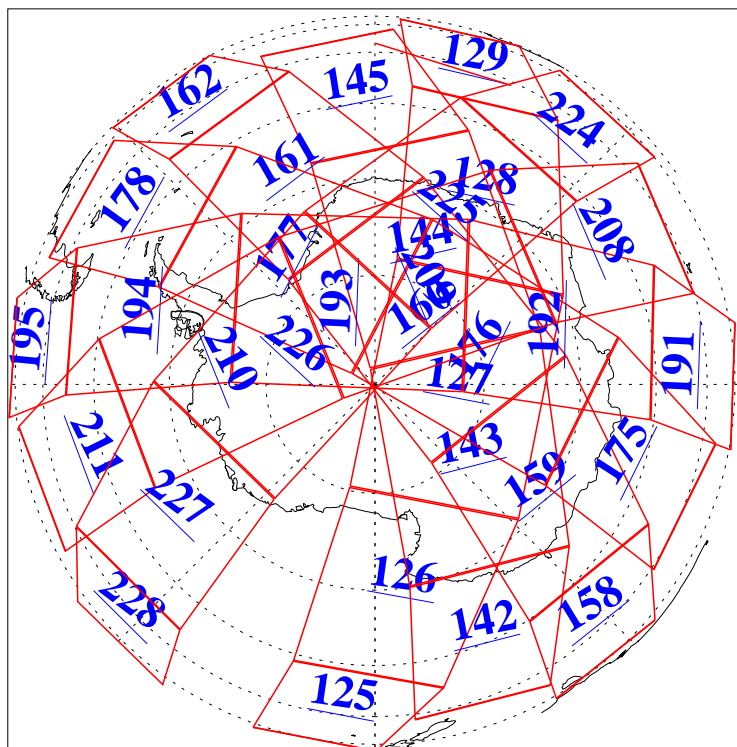

L1B Availability
AMSU Granules: 240
HSB Granules: 0
AIRS Granules: 240

13 Dec 2005
DoY 347
Aqua Day 1319
Granules: 1 to 120

Granules: 121 to 240

Legend: AMSU Available, HSB Available, AIRS Available

L1B Availability
AMSU Granules: 240
HSB Granules: 0
AIRS Granules: 240

13 Dec 2005
DoY 347
Aqua Day 1319

Ascending Granules

Descending Granules

Legend: AMSU Available, HSB Available, AIRS Available

L1B Availability
AMSU Granules: 240
HSB Granules: 0
AIRS Granules: 240

13 Dec 2005
DoY 347
Aqua Day 1319

Northern Hemisphere Granules

Southern Hemisphere Granules

Legend: AMSU Available, HSB Available, **AIRS Available**