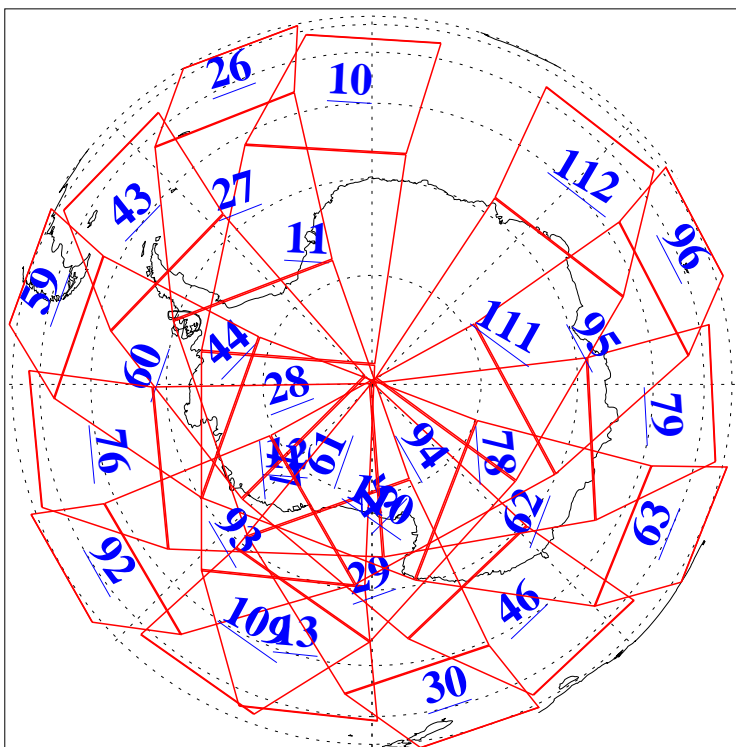

L1B Availability
AMSU Granules: 240
HSB Granules: 0
AIRS Granules: 240

13 Dec 2005
DoY 347
Aqua Day 1319
Granules: 1 to 120

Granules: 121 to 240

Legend: AMSU Available, HSB Available, AIRS Available

L1B Availability
AMSU Granules: 240
HSB Granules: 0
AIRS Granules: 240

13 Dec 2005
DoY 347
Aqua Day 1319

Ascending Granules

Descending Granules

Legend: AMSU Available, HSB Available, AIRS Available

L1B Availability
AMSU Granules: 240
HSB Granules: 0
AIRS Granules: 240

13 Dec 2005
DoY 347
Aqua Day 1319

Northern Hemisphere Granules

Southern Hemisphere Granules

Legend: AMSU Available, HSB Available, **AIRS Available**