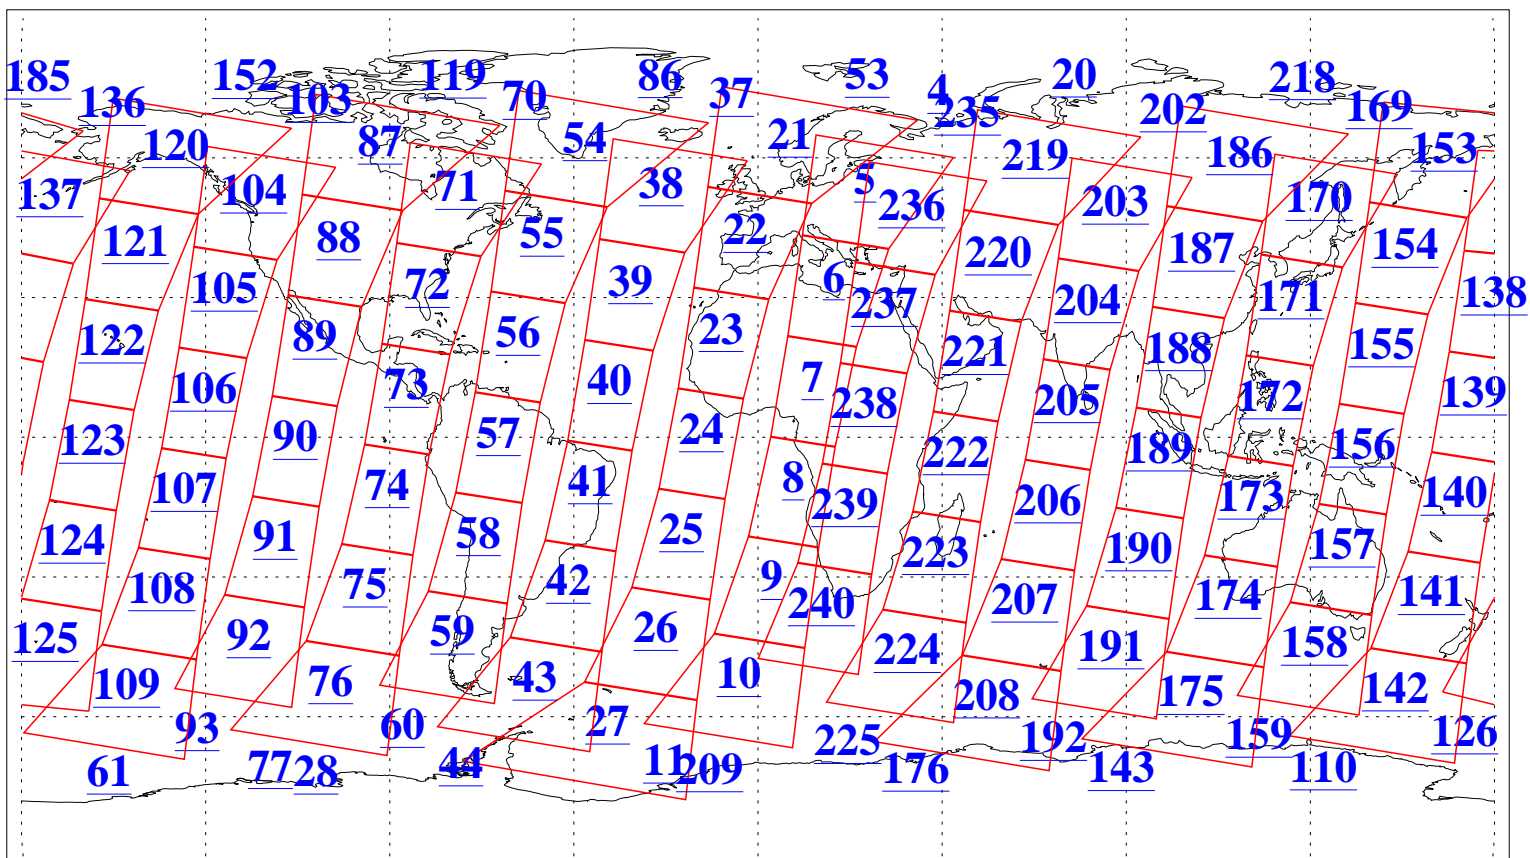

L1B Availability
AMSU Granules: 240
HSB Granules: 0
AIRS Granules: 240

13 Dec 2005
DoY 347
Aqua Day 1319
Granules: 1 to 120

Granules: 121 to 240

Legend: AMSU Available, HSB Available, AIRS Available

L1B Availability
AMSU Granules: 240
HSB Granules: 0
AIRS Granules: 240

13 Dec 2005
DoY 347
Aqua Day 1319

Ascending Granules

Descending Granules

Legend: AMSU Available, HSB Available, AIRS Available

L1B Availability
AMSU Granules: 240
HSB Granules: 0
AIRS Granules: 240

13 Dec 2005
DoY 347
Aqua Day 1319

Northern Hemisphere Granules

Southern Hemisphere Granules

Legend: AMSU Available, HSB Available, **AIRS Available**