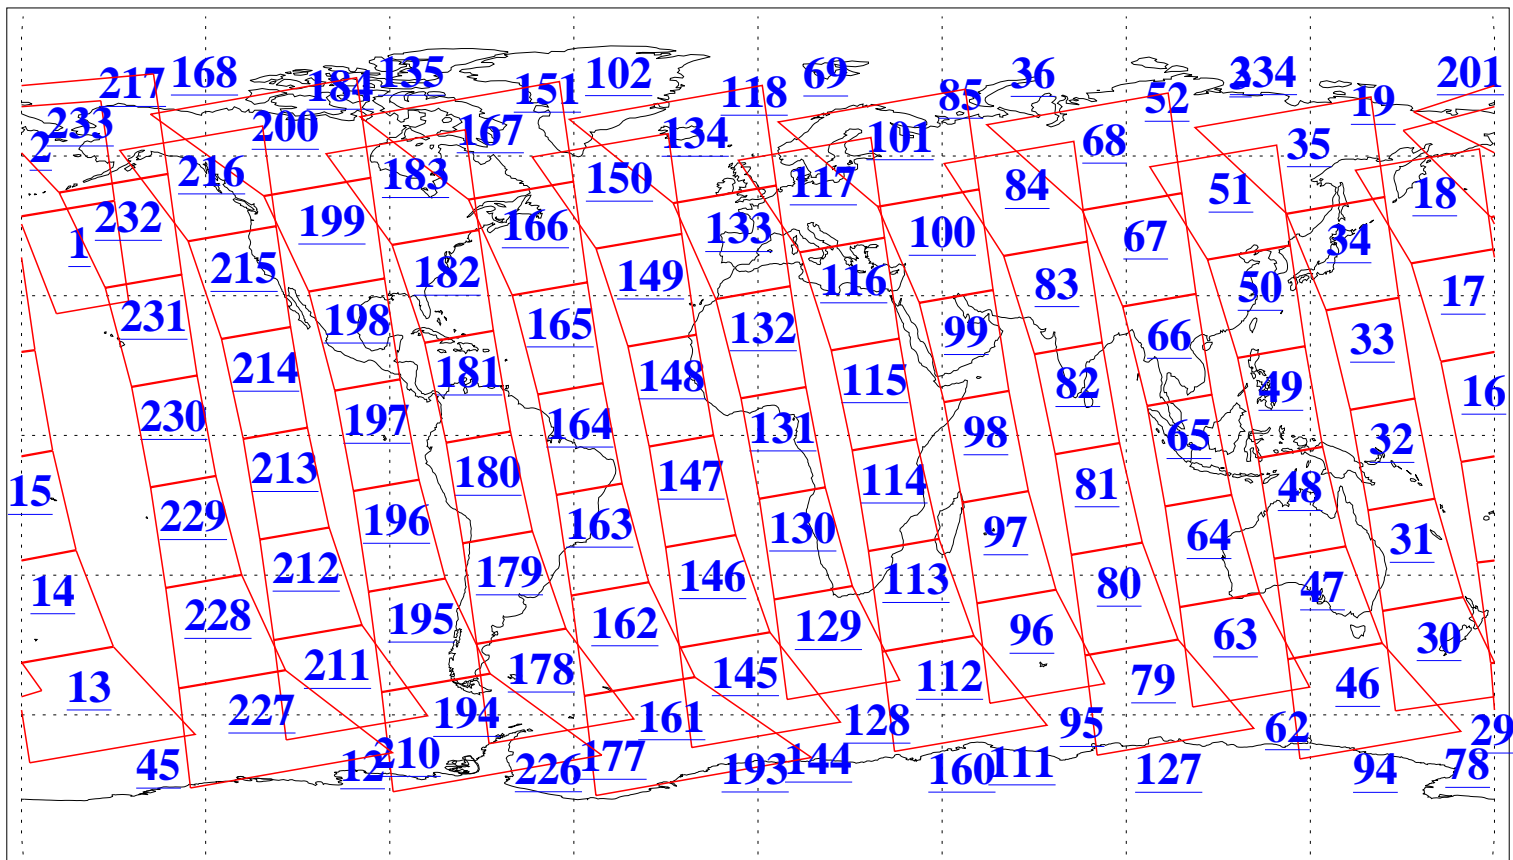

L1B Availability
AMSU Granules: 240
HSB Granules: 0
AIRS Granules: 240

13 Dec 2005
DoY 347
Aqua Day 1319
Granules: 1 to 120

Granules: 121 to 240

Legend: AMSU Available, HSB Available, AIRS Available

L1B Availability
AMSU Granules: 240
HSB Granules: 0
AIRS Granules: 240

13 Dec 2005
DoY 347
Aqua Day 1319

Ascending Granules

Descending Granules

Legend: AMSU Available, HSB Available, AIRS Available

L1B Availability
AMSU Granules: 240
HSB Granules: 0
AIRS Granules: 240

13 Dec 2005
DoY 347
Aqua Day 1319

Northern Hemisphere Granules

Southern Hemisphere Granules

Legend: AMSU Available, HSB Available, **AIRS Available**