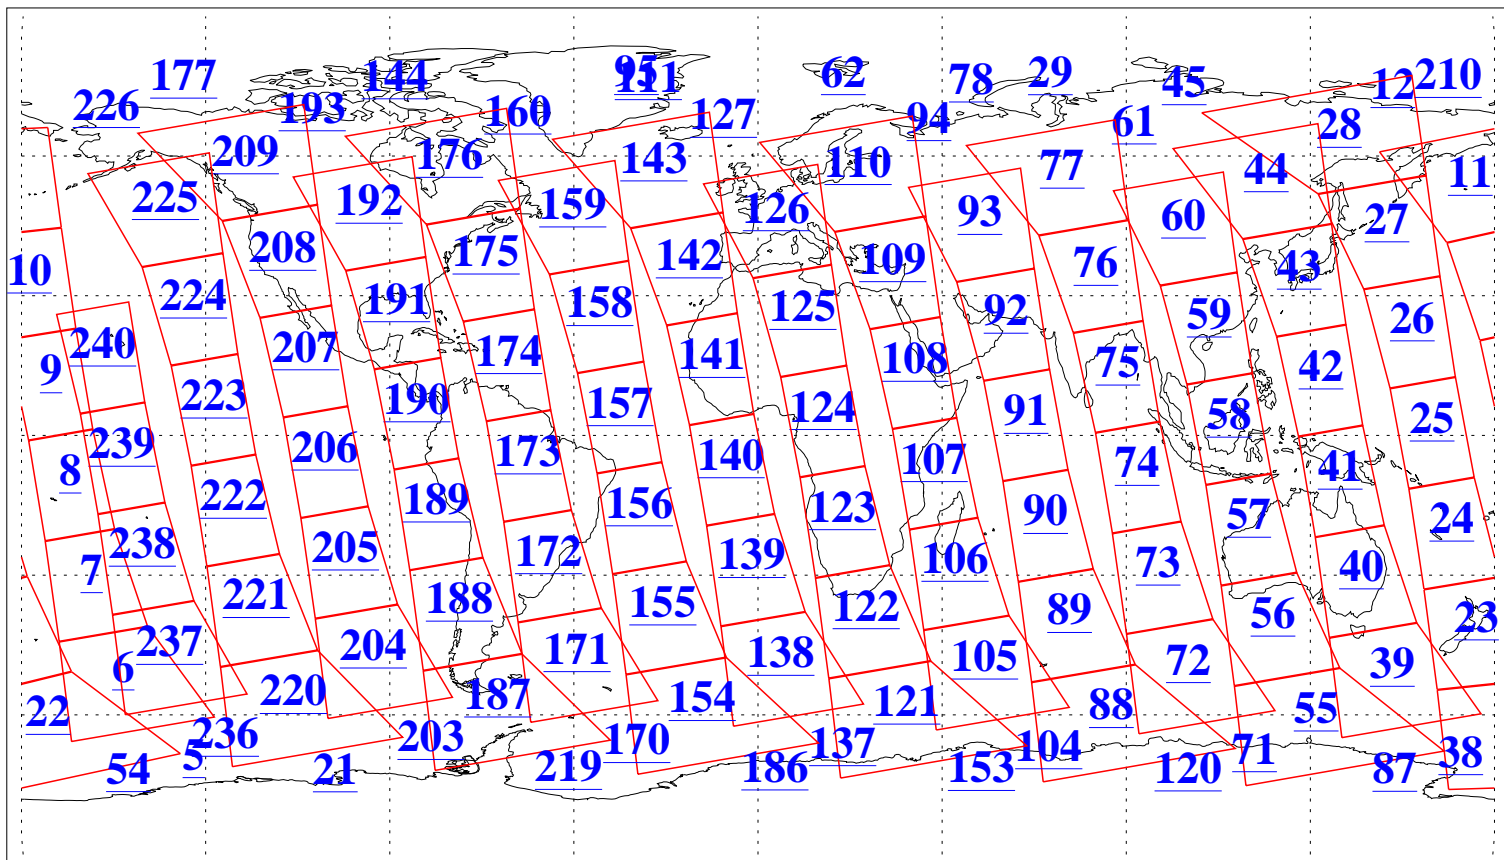

L1B Availability
AMSU Granules: 240
HSB Granules: 0
AIRS Granules: 240

12 Dec 2005
DoY 346
Aqua Day 1318
Granules: 1 to 120

Granules: 121 to 240

Legend: AMSU Available, HSB Available, AIRS Available

L1B Availability
AMSU Granules: 240
HSB Granules: 0
AIRS Granules: 240

12 Dec 2005
DoY 346
Aqua Day 1318
Ascending Granules

Descending Granules

Legend: AMSU Available, HSB Available, AIRS Available

L1B Availability
AMSU Granules: 240
HSB Granules: 0
AIRS Granules: 240

12 Dec 2005
DoY 346
Aqua Day 1318

Northern Hemisphere Granules

Southern Hemisphere Granules

Legend: AMSU Available, HSB Available, AIRS Available