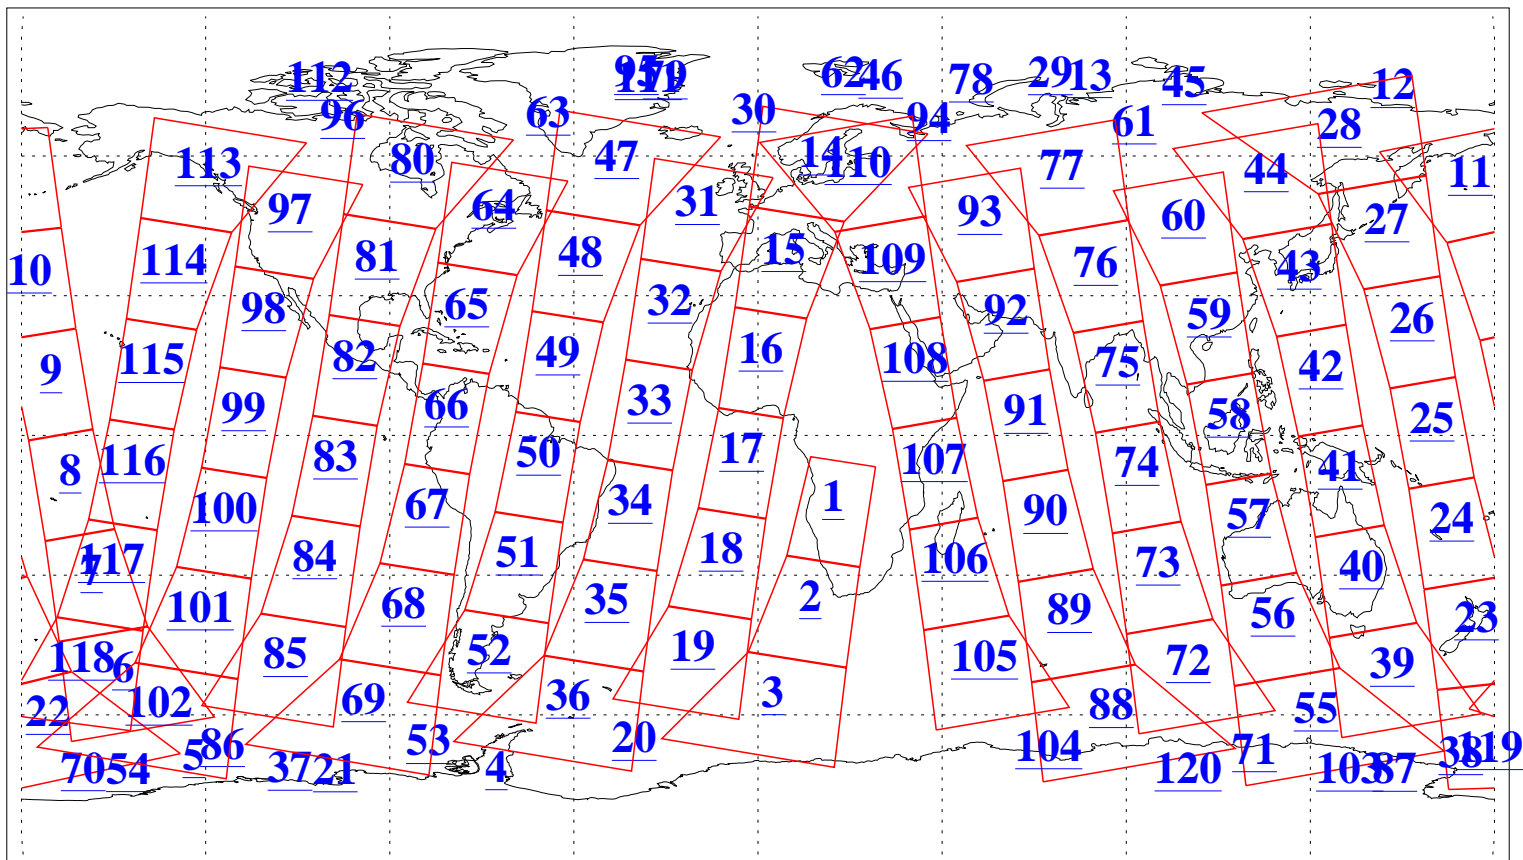

L1B Availability
AMSU Granules: 240
HSB Granules: 0
AIRS Granules: 240

12 Dec 2005
DoY 346
Aqua Day 1318
Granules: 1 to 120

Granules: 121 to 240

Legend: AMSU Available, HSB Available, AIRS Available

L1B Availability
AMSU Granules: 240
HSB Granules: 0
AIRS Granules: 240

12 Dec 2005
DoY 346
Aqua Day 1318
Ascending Granules

Descending Granules

Legend: AMSU Available, HSB Available, AIRS Available

L1B Availability
AMSU Granules: 240
HSB Granules: 0
AIRS Granules: 240

12 Dec 2005
DoY 346
Aqua Day 1318

Northern Hemisphere Granules

Southern Hemisphere Granules

Legend: AMSU Available, HSB Available, AIRS Available