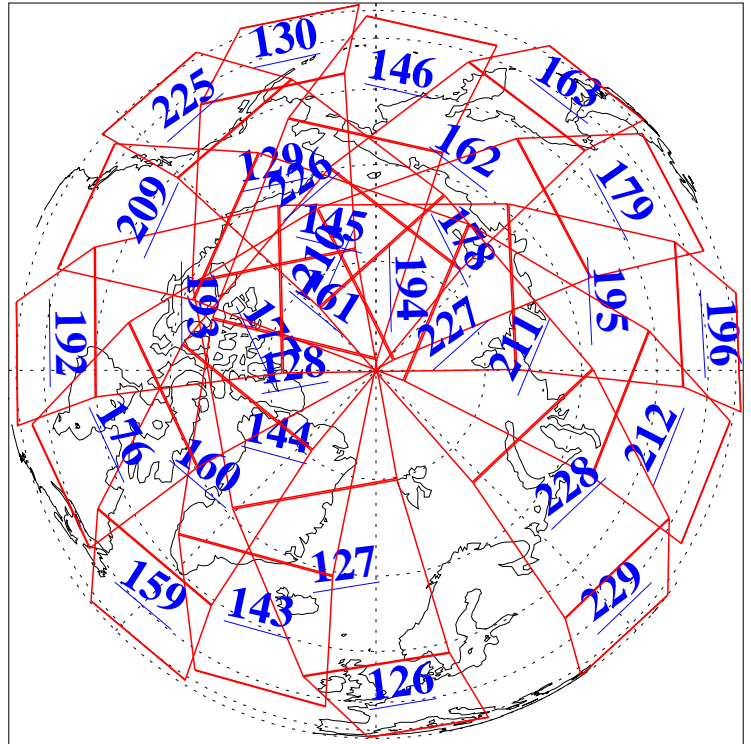

12 Dec 2005
DoY 346
Aqua Day 1318
Ascending Granules

Descending Granules

Legend: AMSU Available, HSB Available, AIRS Available

L1B Availability
AMSU Granules: 240
HSB Granules: 0
AIRS Granules: 240

12 Dec 2005
DoY 346
Aqua Day 1318

Northern Hemisphere Granules

Southern Hemisphere Granules

Legend: AMSU Available, HSB Available, AIRS Available