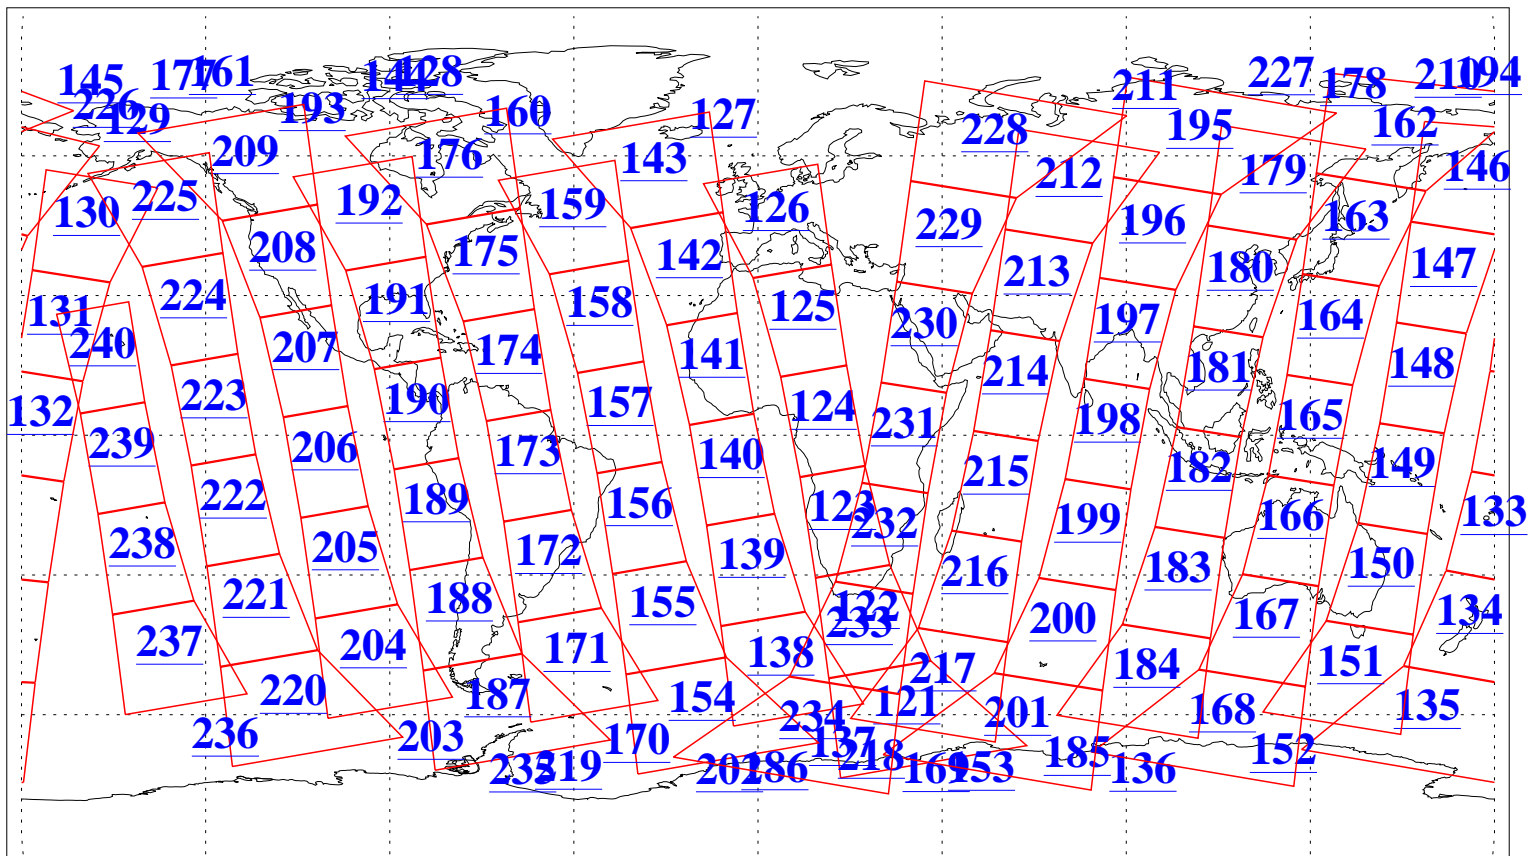

L1B Availability
AMSU Granules: 240
HSB Granules: 0
AIRS Granules: 240

12 Dec 2005
DoY 346
Aqua Day 1318
Granules: 1 to 120

Granules: 121 to 240

Legend: AMSU Available, HSB Available, AIRS Available

L1B Availability
AMSU Granules: 240
HSB Granules: 0
AIRS Granules: 240

12 Dec 2005
DoY 346
Aqua Day 1318
Ascending Granules

Descending Granules

Legend: AMSU Available, HSB Available, AIRS Available

L1B Availability
AMSU Granules: 240
HSB Granules: 0
AIRS Granules: 240

12 Dec 2005
DoY 346
Aqua Day 1318

Northern Hemisphere Granules

Southern Hemisphere Granules

Legend: AMSU Available, HSB Available, AIRS Available