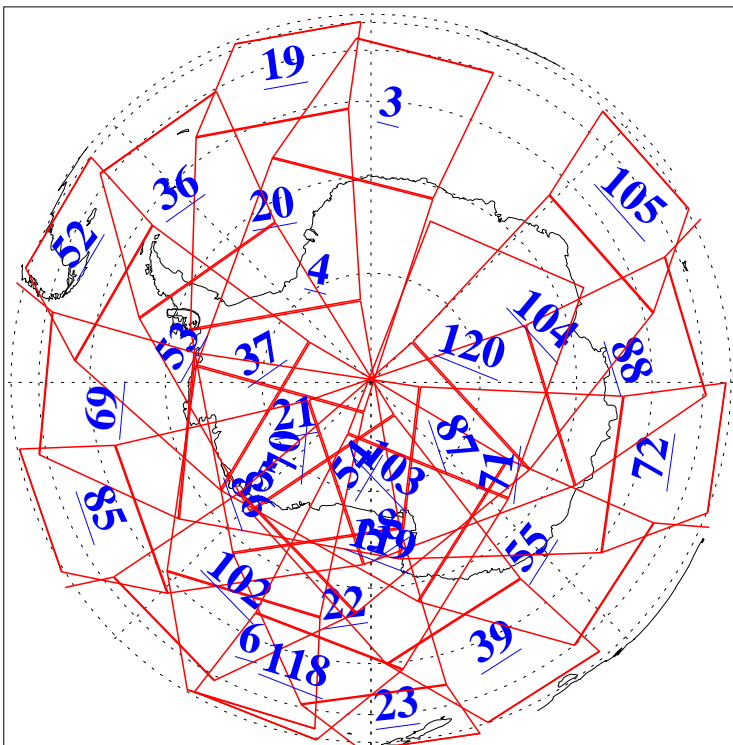

L1B Availability
AMSU Granules: 240
HSB Granules: 0
AIRS Granules: 240

12 Dec 2005
DoY 346
Aqua Day 1318
Granules: 1 to 120

Granules: 121 to 240

Legend: AMSU Available, HSB Available, AIRS Available

L1B Availability
AMSU Granules: 240
HSB Granules: 0
AIRS Granules: 240

12 Dec 2005
DoY 346
Aqua Day 1318
Ascending Granules

Descending Granules

Legend: AMSU Available, HSB Available, AIRS Available

L1B Availability
AMSU Granules: 240
HSB Granules: 0
AIRS Granules: 240

12 Dec 2005
DoY 346
Aqua Day 1318

Northern Hemisphere Granules

Southern Hemisphere Granules

Legend: AMSU Available, HSB Available, AIRS Available