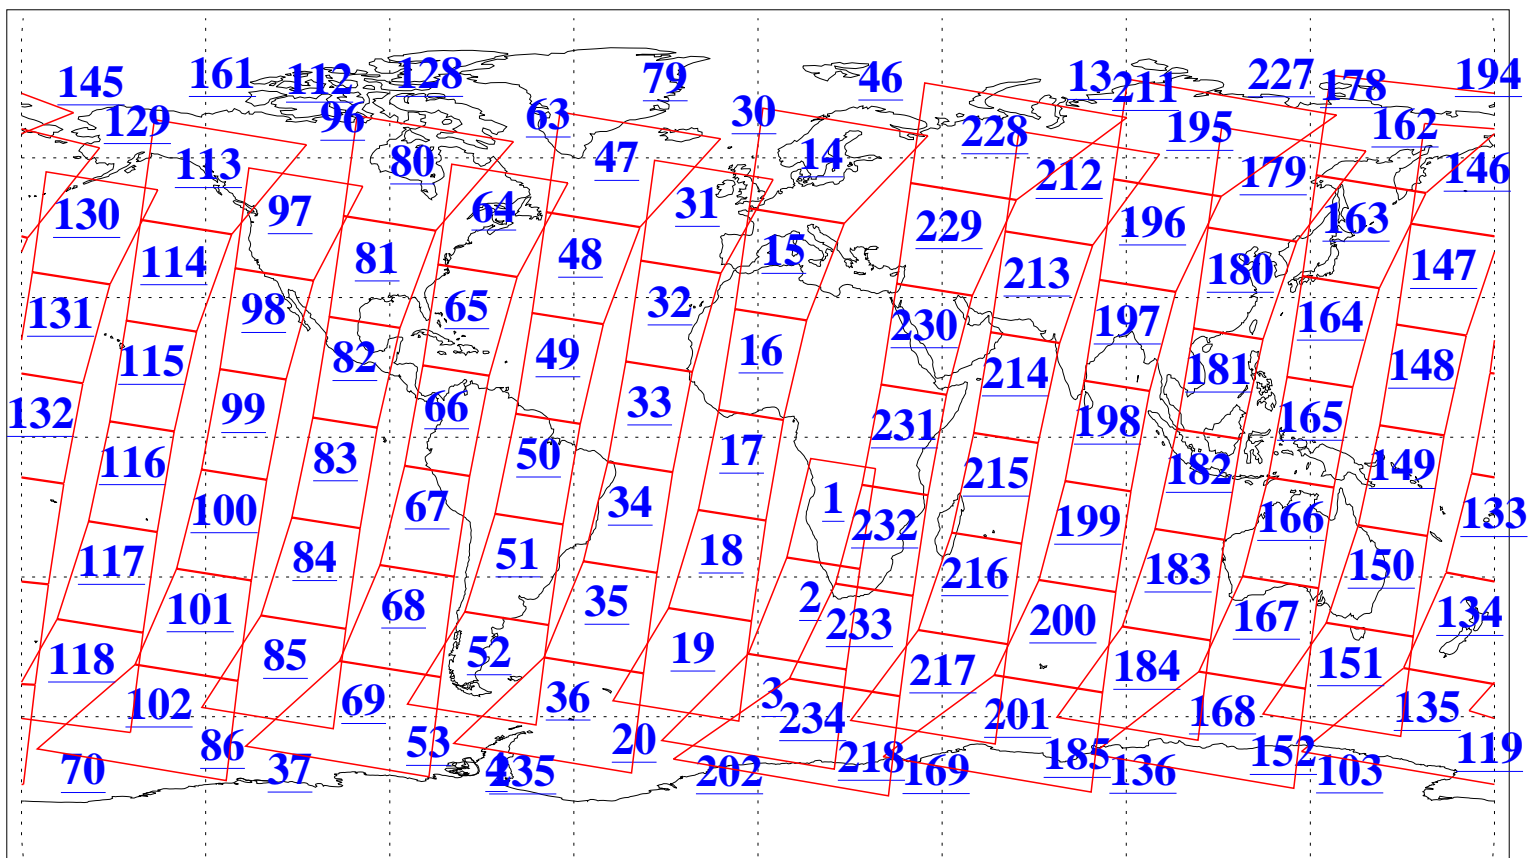

L1B Availability
AMSU Granules: 240
HSB Granules: 0
AIRS Granules: 240

12 Dec 2005
DoY 346
Aqua Day 1318
Granules: 1 to 120

Granules: 121 to 240

Legend: AMSU Available, HSB Available, AIRS Available

L1B Availability
AMSU Granules: 240
HSB Granules: 0
AIRS Granules: 240

12 Dec 2005
DoY 346
Aqua Day 1318
Ascending Granules

Descending Granules

Legend: AMSU Available, HSB Available, AIRS Available

L1B Availability
AMSU Granules: 240
HSB Granules: 0
AIRS Granules: 240

12 Dec 2005
DoY 346
Aqua Day 1318

Northern Hemisphere Granules

Southern Hemisphere Granules

Legend: AMSU Available, HSB Available, AIRS Available