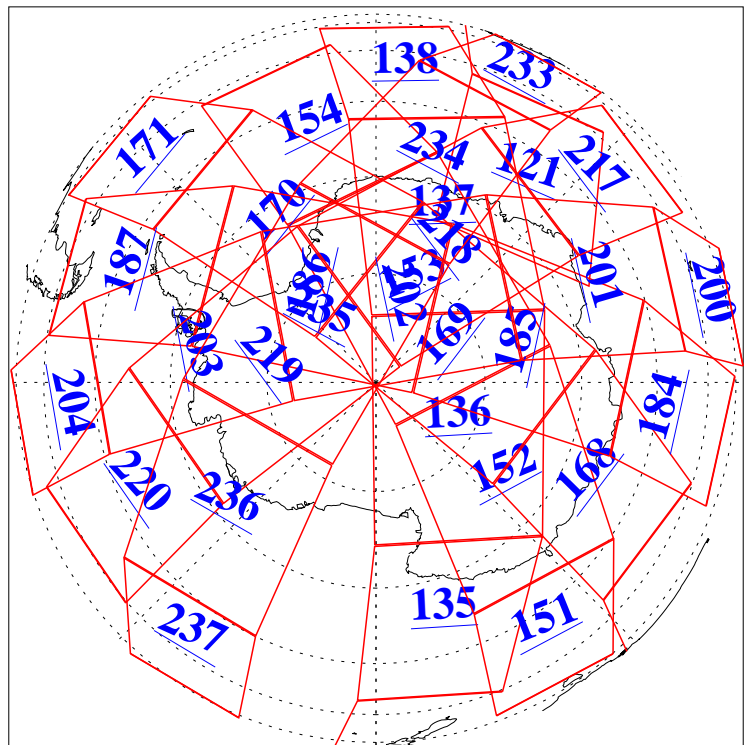

L1B Availability
AMSU Granules: 240
HSB Granules: 0
AIRS Granules: 240

12 Dec 2005
DoY 346
Aqua Day 1318
Granules: 1 to 120

Granules: 121 to 240

Legend: AMSU Available, HSB Available, AIRS Available

L1B Availability
AMSU Granules: 240
HSB Granules: 0
AIRS Granules: 240

12 Dec 2005
DoY 346
Aqua Day 1318
Ascending Granules

Descending Granules

Legend: AMSU Available, HSB Available, AIRS Available

L1B Availability
AMSU Granules: 240
HSB Granules: 0
AIRS Granules: 240

12 Dec 2005
DoY 346
Aqua Day 1318

Northern Hemisphere Granules

Southern Hemisphere Granules

Legend: AMSU Available, HSB Available, AIRS Available