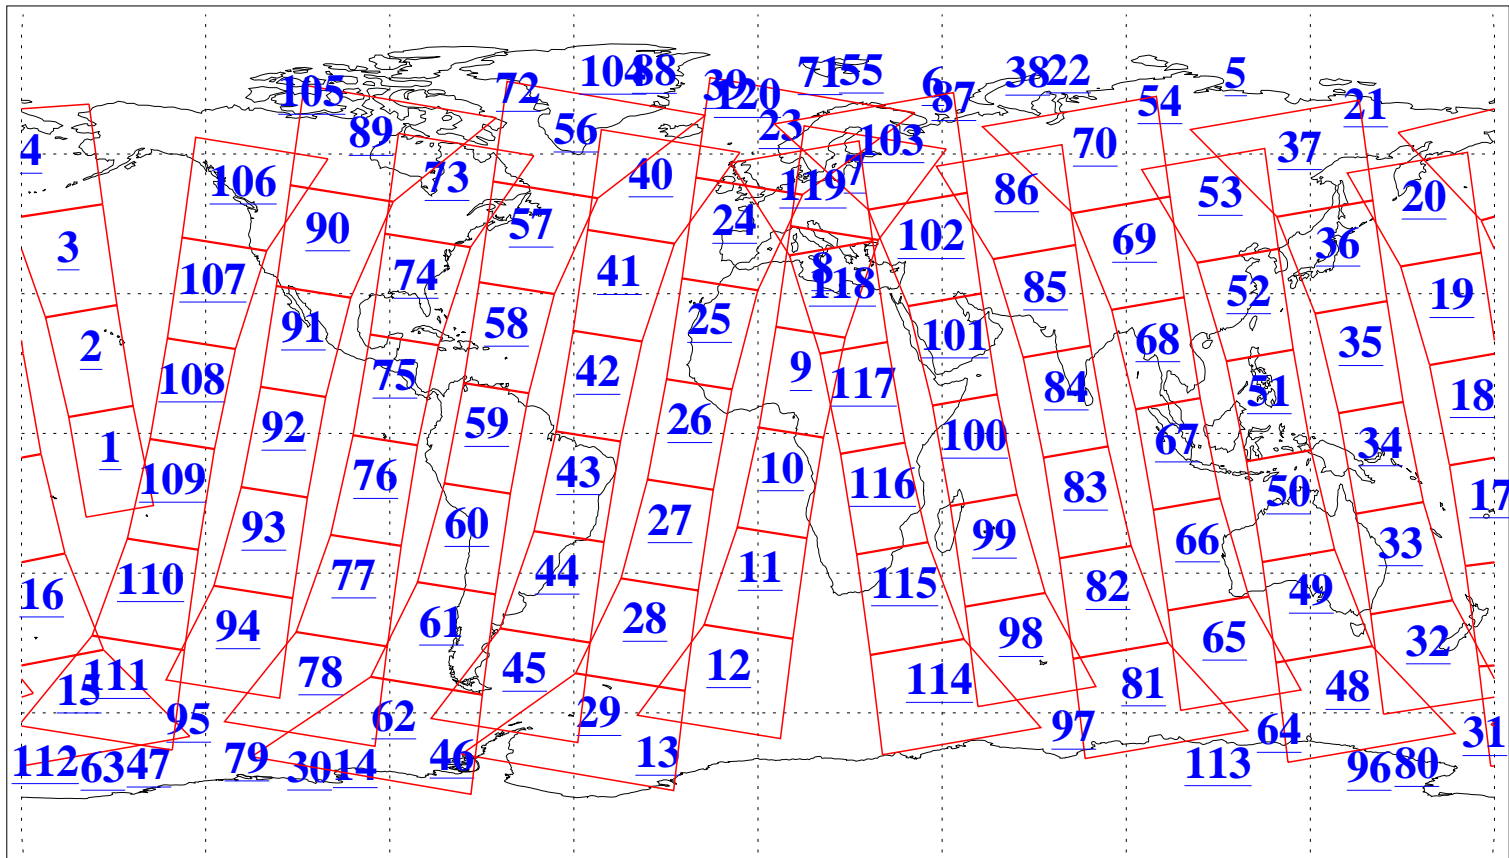

L1B Availability  
AMSU Granules: 240  
HSB Granules: 0  
AIRS Granules: 240

11 Dec 2005  
DoY 345  
Aqua Day 1317  
Granules: 1 to 120

Granules: 121 to 240

Legend: AMSU Available, HSB Available, AIRS Available

L1B Availability  
AMSU Granules: 240  
HSB Granules: 0  
AIRS Granules: 240

11 Dec 2005  
DoY 345  
Aqua Day 1317  
Ascending Granules

Descending Granules

Legend: AMSU Available, HSB Available, AIRS Available

L1B Availability  
AMSU Granules: 240  
HSB Granules: 0  
AIRS Granules: 240

11 Dec 2005  
DoY 345  
Aqua Day 1317

### Northern Hemisphere Granules