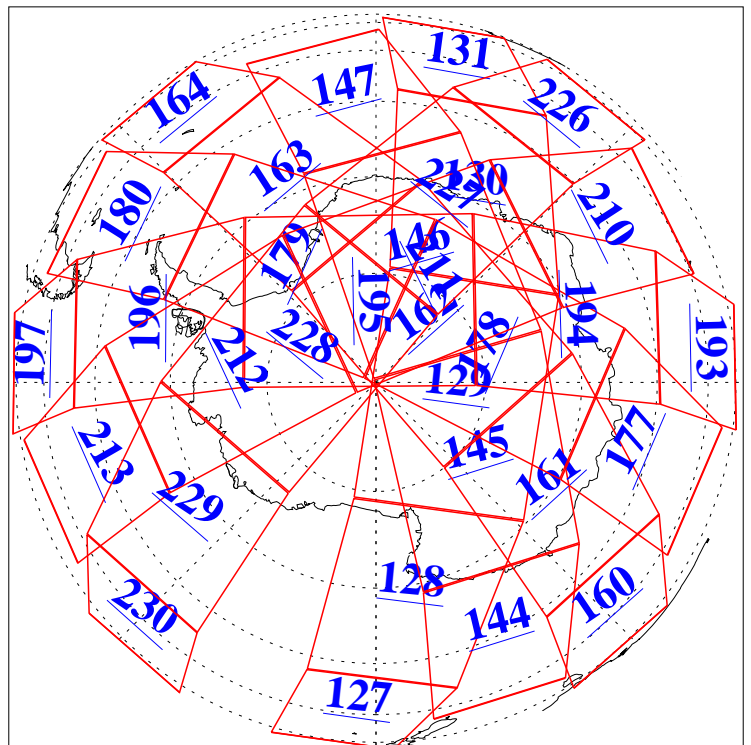

Legend: AMSU Available, HSB Available, AIRS Available