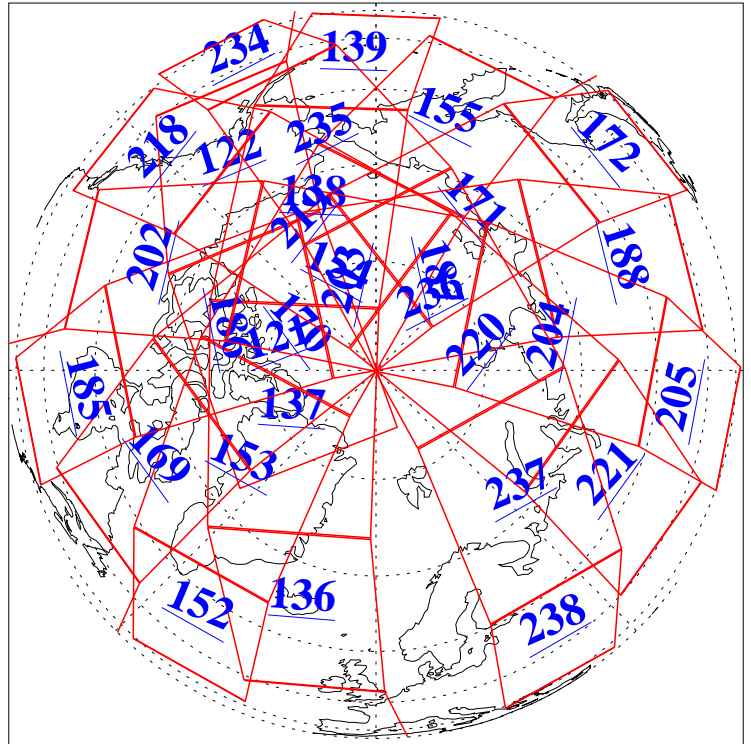

L1B Availability  
AMSU Granules: 240  
HSB Granules: 0  
AIRS Granules: 240

11 Dec 2005  
DoY 345  
Aqua Day 1317  
Granules: 1 to 120

Granules: 121 to 240

Legend: AMSU Available, HSB Available, AIRS Available

L1B Availability  
AMSU Granules: 240  
HSB Granules: 0  
AIRS Granules: 240

11 Dec 2005  
DoY 345  
Aqua Day 1317  
Ascending Granules

Descending Granules

Legend: AMSU Available, HSB Available, AIRS Available

### Northern Hemisphere Granules