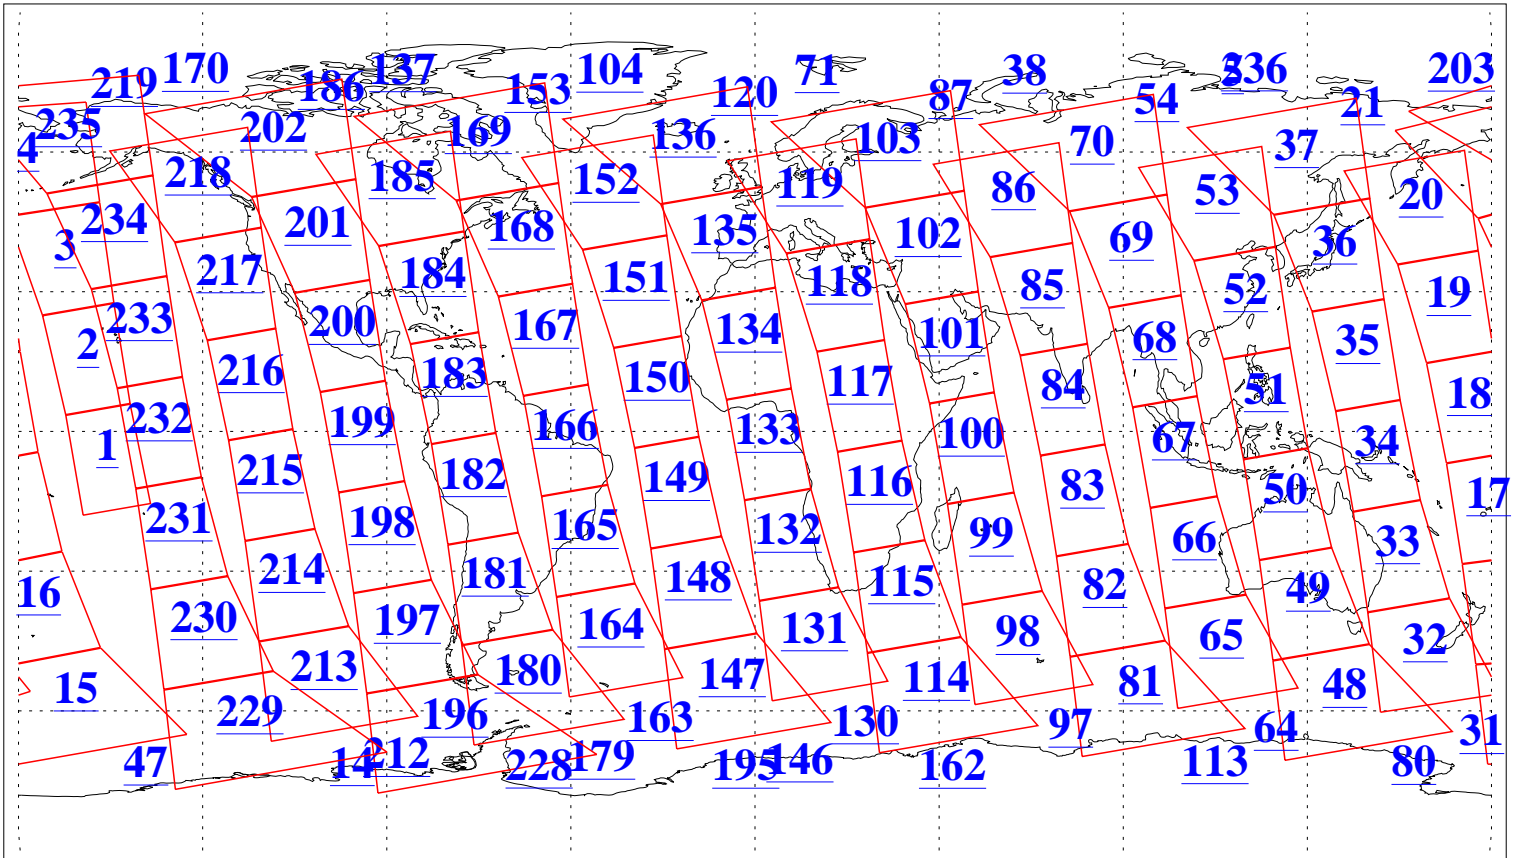

L1B Availability  
AMSU Granules: 240  
HSB Granules: 0  
AIRS Granules: 240

11 Dec 2005  
DoY 345  
Aqua Day 1317  
Granules: 1 to 120

Granules: 121 to 240

Legend: AMSU Available, HSB Available, AIRS Available

L1B Availability  
AMSU Granules: 240  
HSB Granules: 0  
AIRS Granules: 240

11 Dec 2005  
DoY 345  
Aqua Day 1317  
Ascending Granules

Descending Granules

Legend: AMSU Available, HSB Available, AIRS Available

### Northern Hemisphere Granules