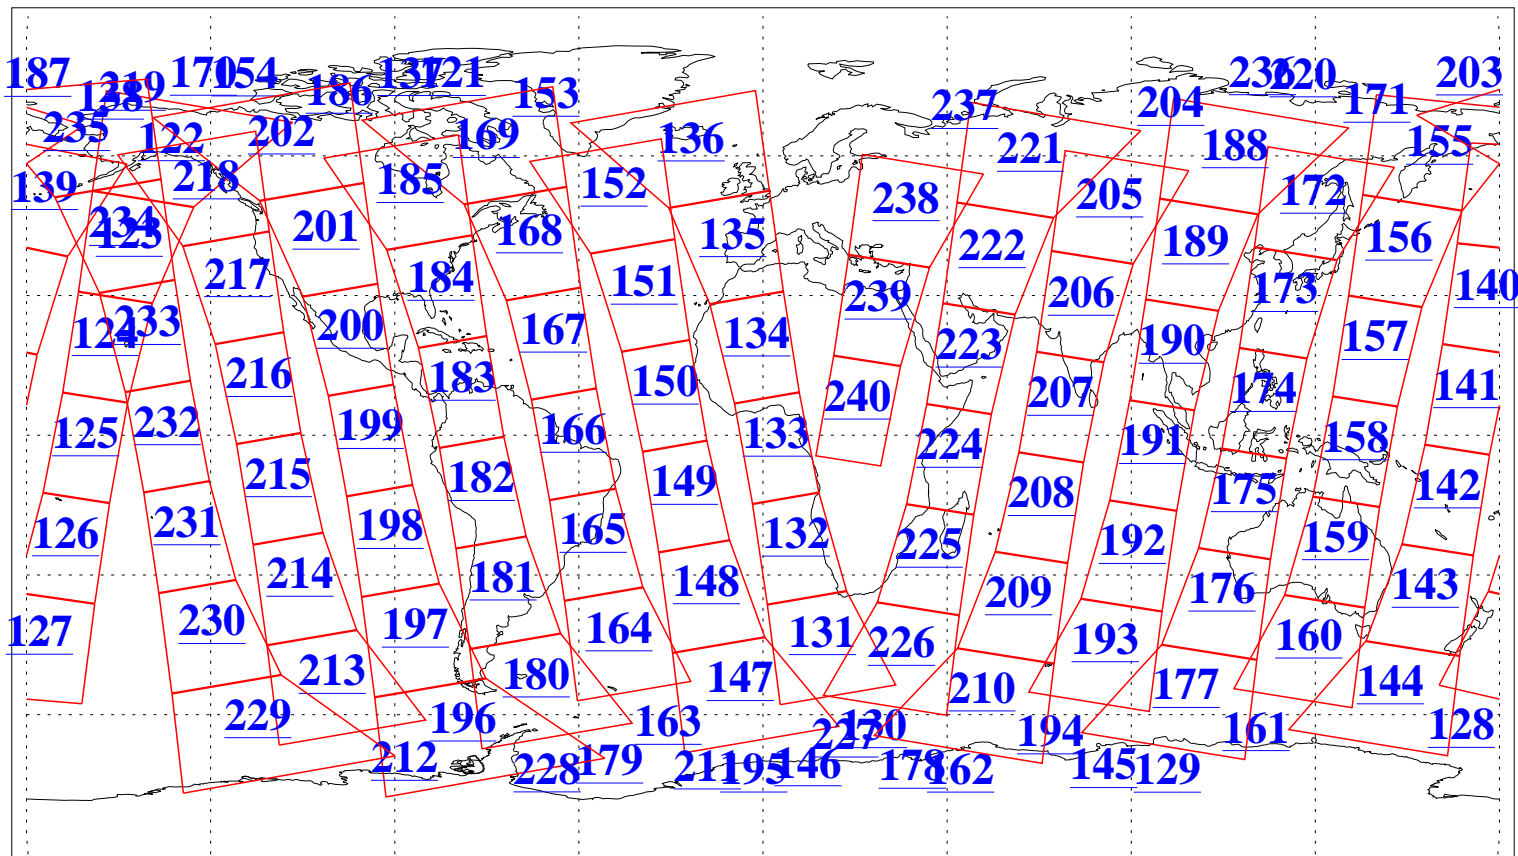

L1B Availability  
AMSU Granules: 240  
HSB Granules: 0  
AIRS Granules: 240

11 Dec 2005  
DoY 345  
Aqua Day 1317  
Granules: 1 to 120

Granules: 121 to 240

Legend: AMSU Available, HSB Available, AIRS Available

L1B Availability  
AMSU Granules: 240  
HSB Granules: 0  
AIRS Granules: 240

11 Dec 2005  
DoY 345  
Aqua Day 1317  
Ascending Granules

Descending Granules

Legend: AMSU Available, HSB Available, AIRS Available