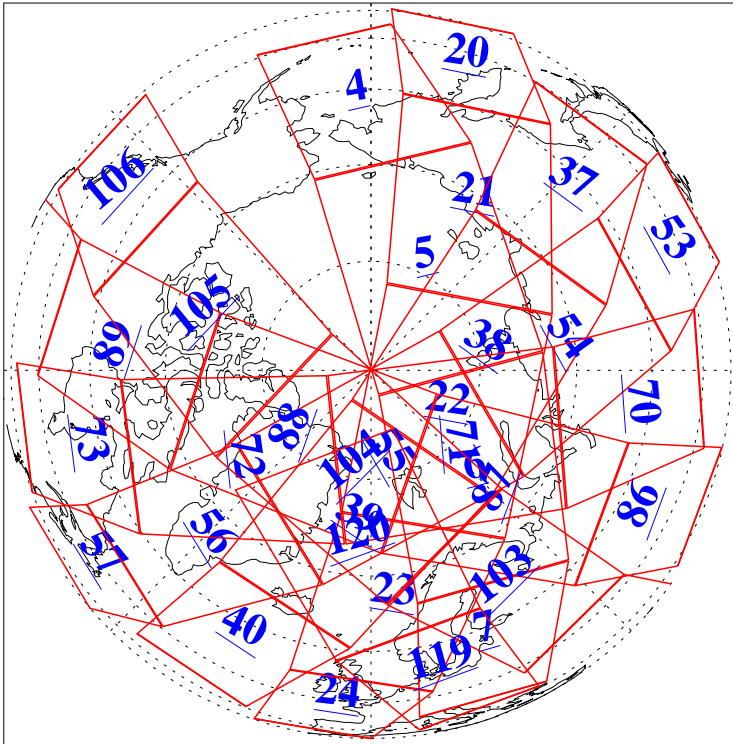

L1B Availability  
AMSU Granules: 240  
HSB Granules: 0  
AIRS Granules: 240

11 Dec 2005  
DoY 345  
Aqua Day 1317  
Granules: 1 to 120

Granules: 121 to 240

Legend: AMSU Available, HSB Available, AIRS Available

L1B Availability  
AMSU Granules: 240  
HSB Granules: 0  
AIRS Granules: 240

11 Dec 2005  
DoY 345  
Aqua Day 1317  
Ascending Granules

Descending Granules

Legend: AMSU Available, HSB Available, AIRS Available

### Northern Hemisphere Granules