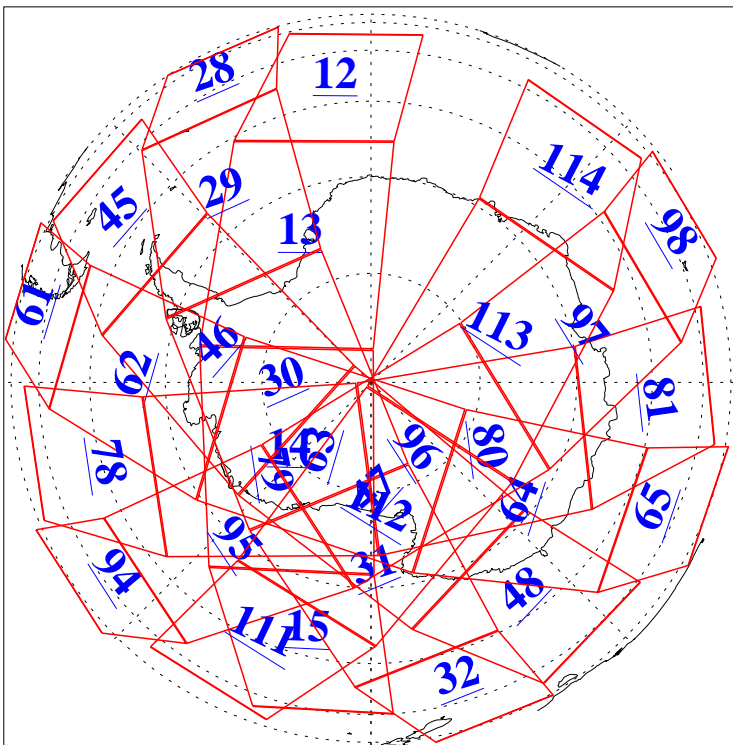

Legend: AMSU Available, HSB Available, AIRS Available