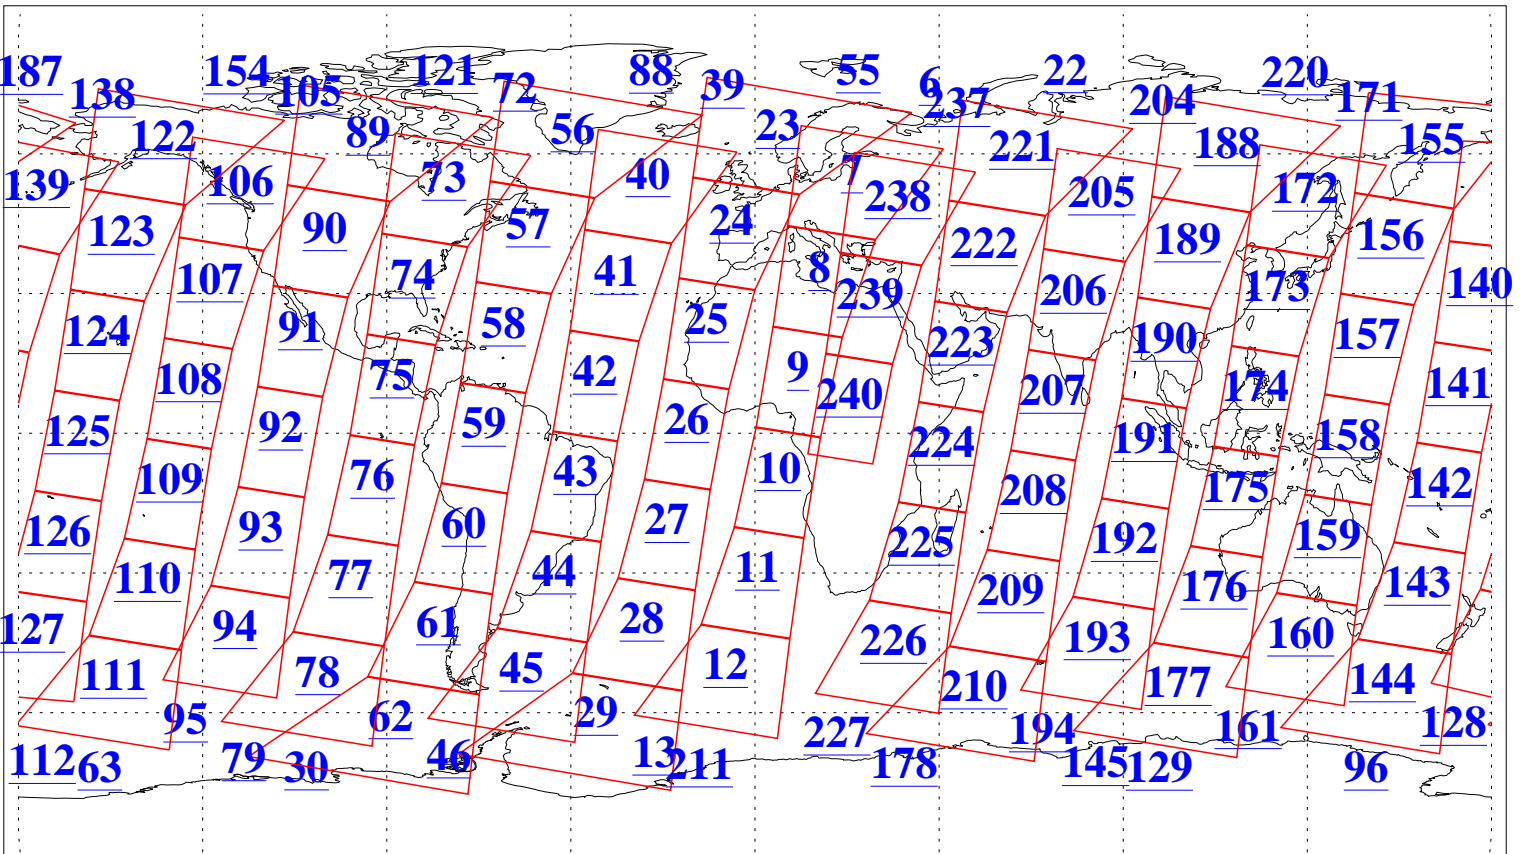

L1B Availability  
AMSU Granules: 240  
HSB Granules: 0  
AIRS Granules: 240

11 Dec 2005  
DoY 345  
Aqua Day 1317  
Granules: 1 to 120

Granules: 121 to 240

Legend: AMSU Available, HSB Available, AIRS Available

L1B Availability  
AMSU Granules: 240  
HSB Granules: 0  
AIRS Granules: 240

11 Dec 2005  
DoY 345  
Aqua Day 1317  
Ascending Granules

Descending Granules

Legend: AMSU Available, HSB Available, AIRS Available