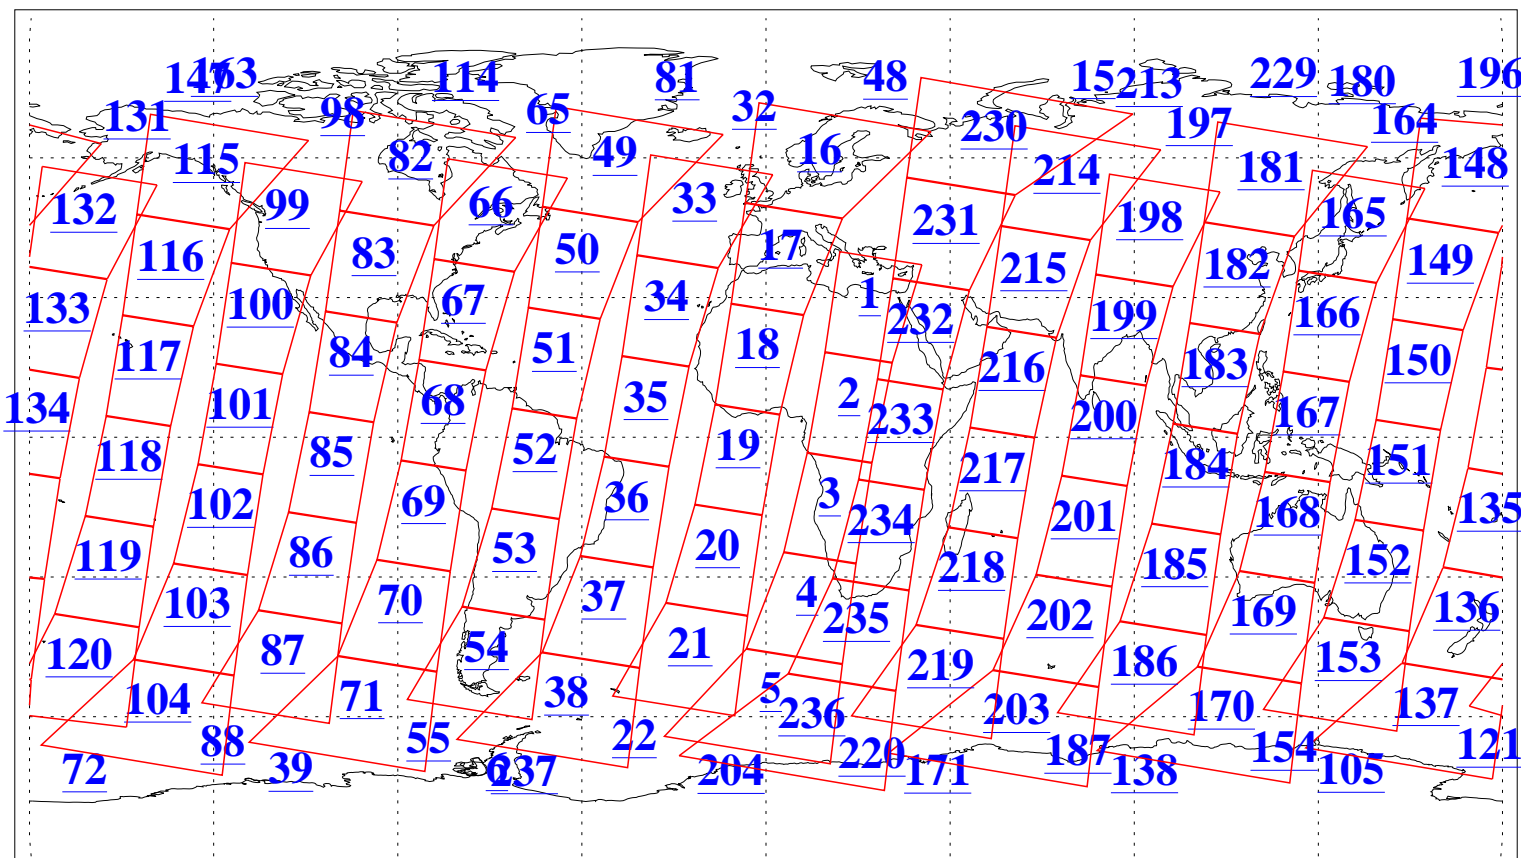

Legend: AMSU Available, HSB Available, AIRS Available