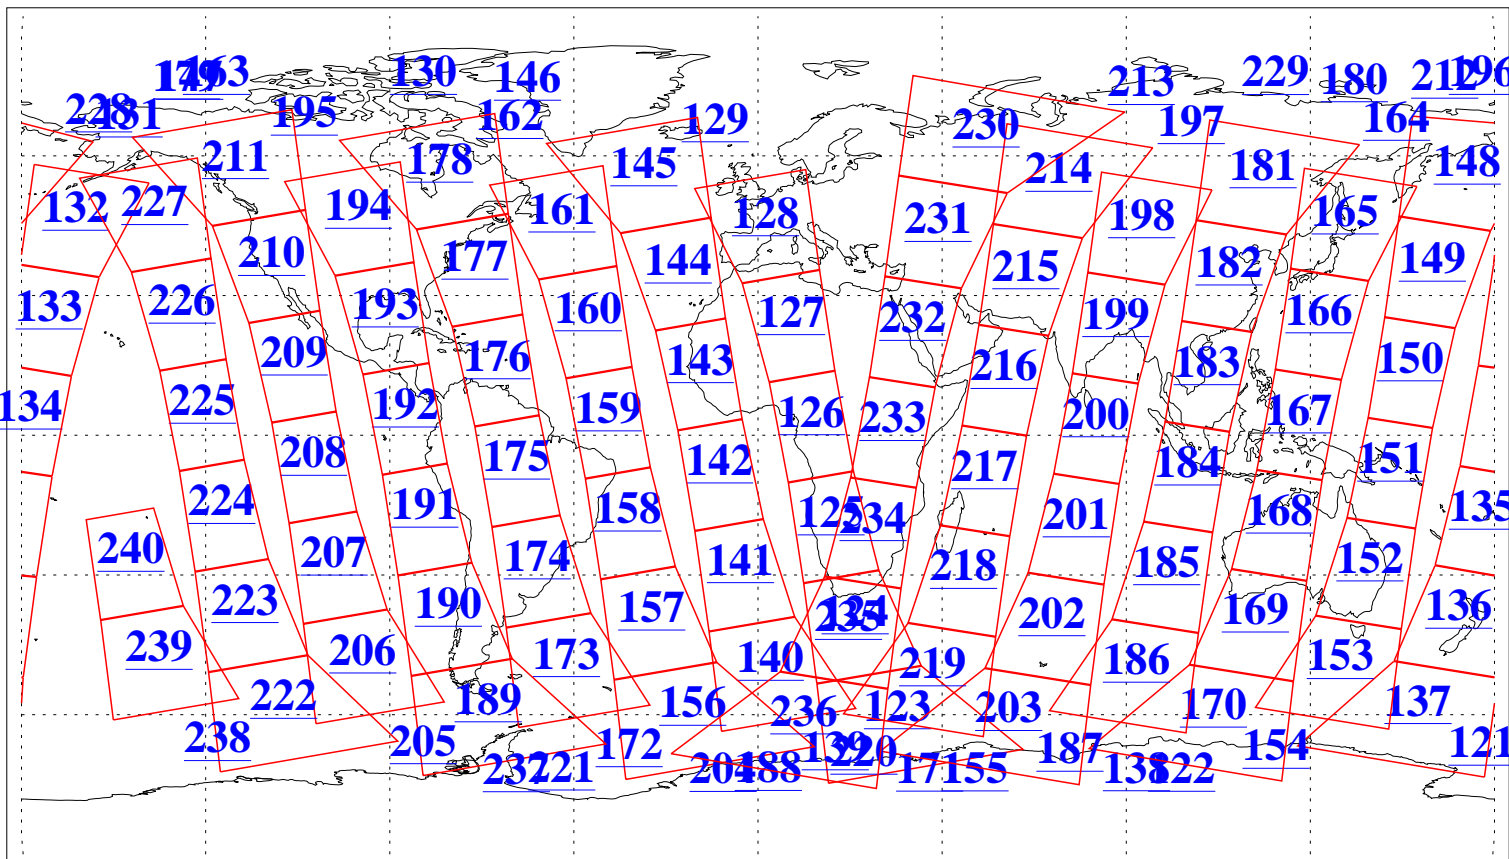

L1B Availability
AMSU Granules: 240
HSB Granules: 0
AIRS Granules: 240

10 Dec 2005
DoY 344
Aqua Day 1316
Granules: 1 to 120

Granules: 121 to 240

Legend: AMSU Available, HSB Available, AIRS Available

L1B Availability
AMSU Granules: 240
HSB Granules: 0
AIRS Granules: 240