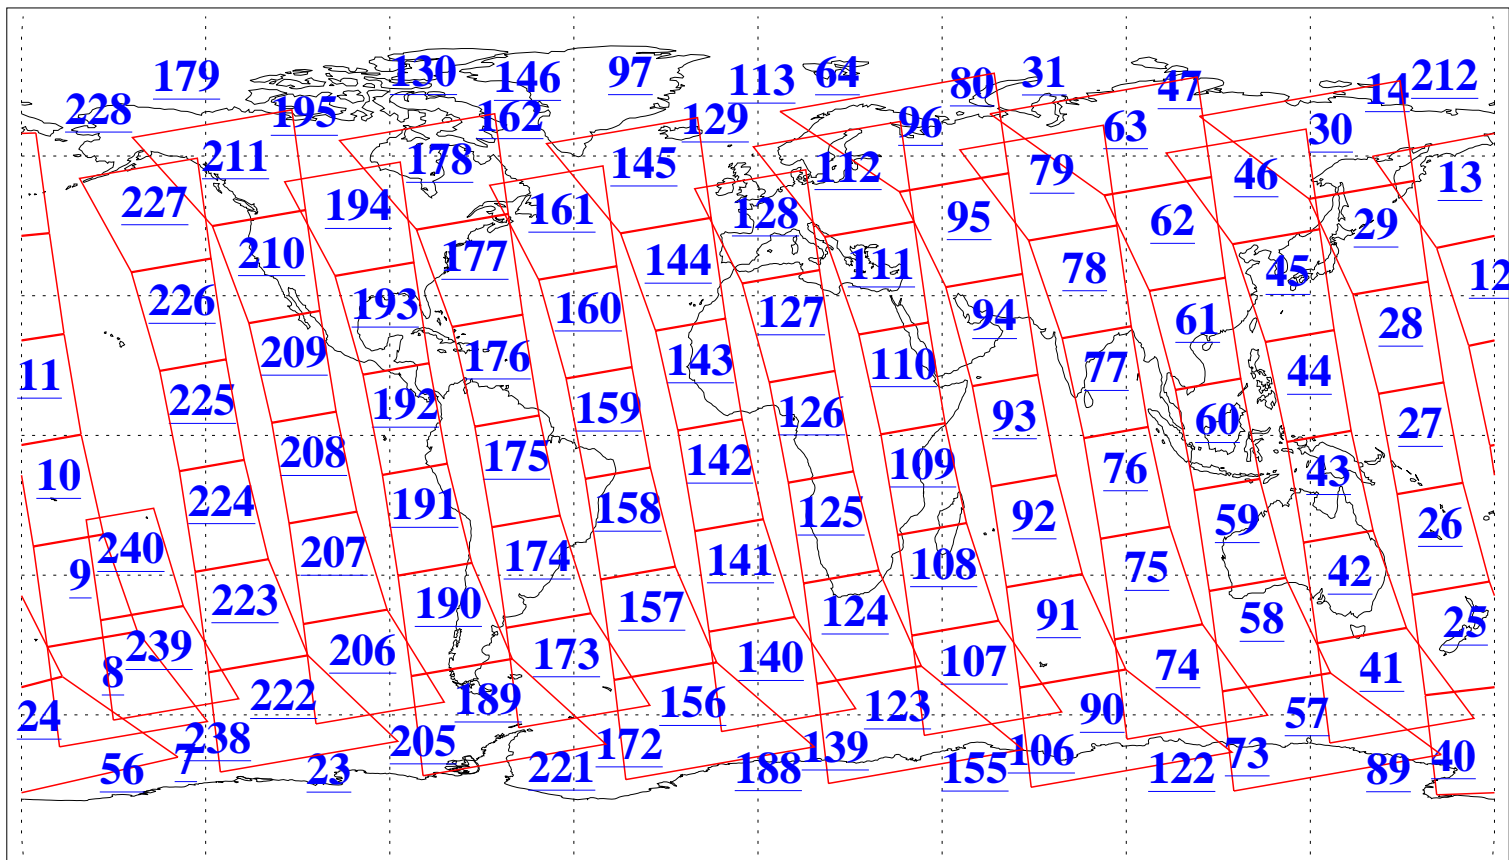

L1B Availability
AMSU Granules: 240
HSB Granules: 0
AIRS Granules: 240

10 Dec 2005
DoY 344
Aqua Day 1316
Granules: 1 to 120

Granules: 121 to 240

Legend: AMSU Available, HSB Available, AIRS Available

L1B Availability
AMSU Granules: 240
HSB Granules: 0
AIRS Granules: 240

10 Dec 2005
DoY 344
Aqua Day 1316
Ascending Granules

Descending Granules

Legend: AMSU Available, HSB Available, AIRS Available