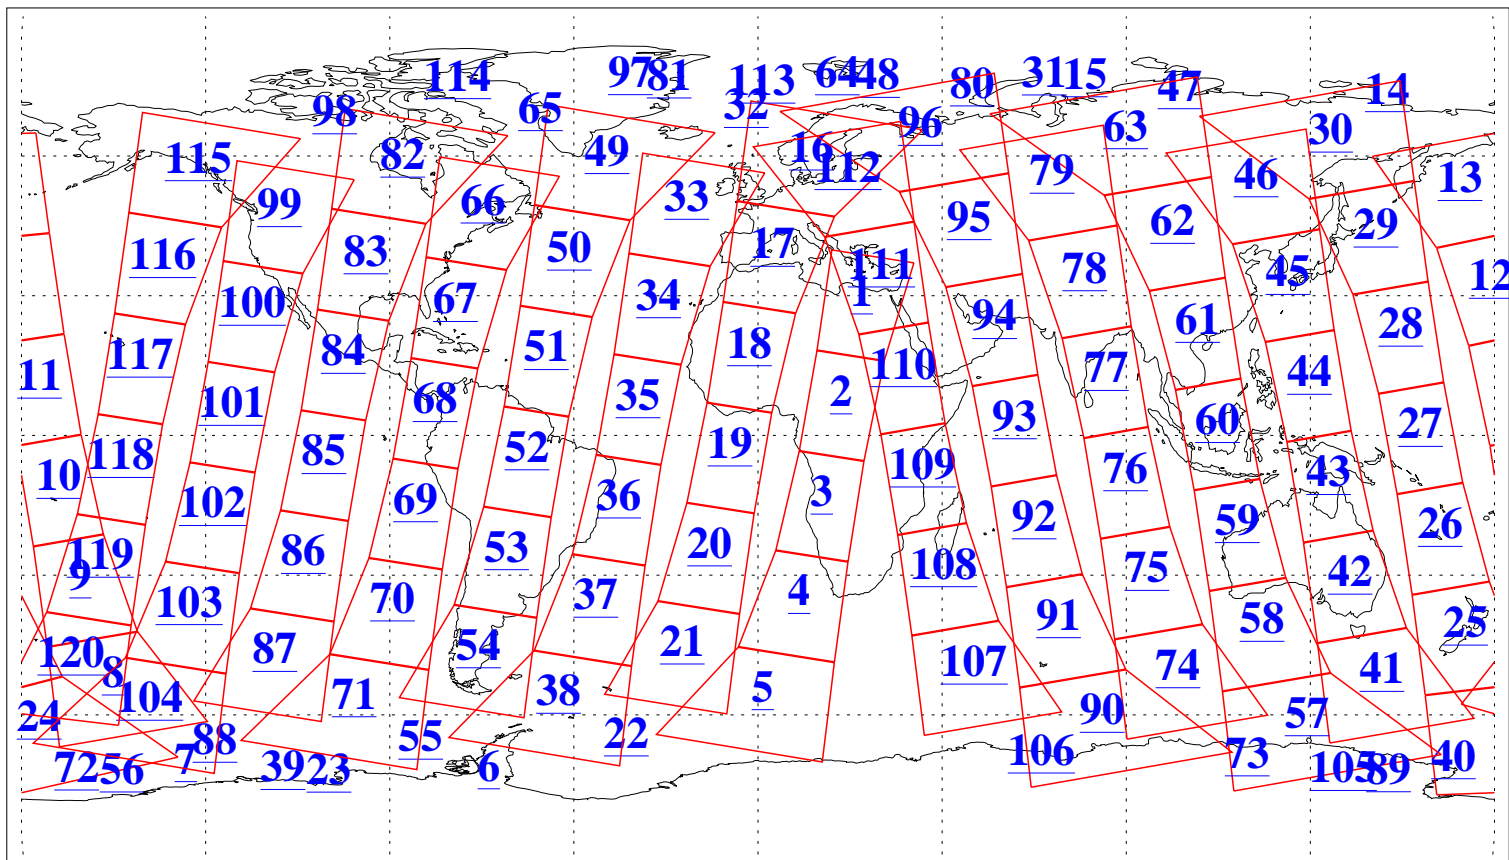

L1B Availability
AMSU Granules: 240
HSB Granules: 0
AIRS Granules: 240

10 Dec 2005
DoY 344
Aqua Day 1316
Granules: 1 to 120

Granules: 121 to 240

Legend: AMSU Available, HSB Available, AIRS Available

L1B Availability
AMSU Granules: 240
HSB Granules: 0
AIRS Granules: 240

10 Dec 2005
DoY 344
Aqua Day 1316
Ascending Granules

Descending Granules

Legend: AMSU Available, HSB Available, AIRS Available