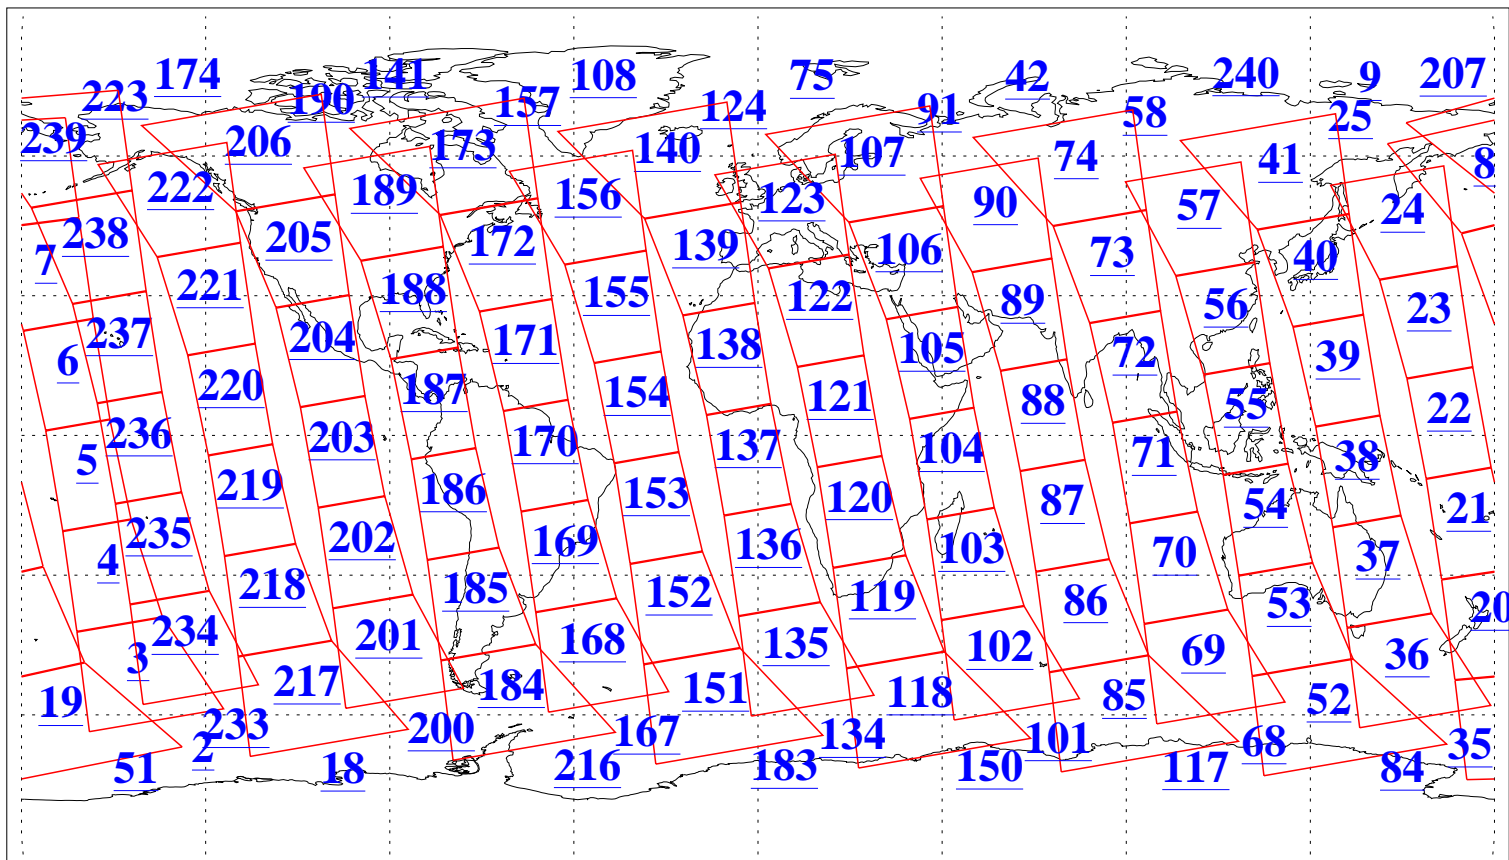

L1B Availability
AMSU Granules: 240
HSB Granules: 0
AIRS Granules: 240

7 Dec 2005
DoY 341
Aqua Day 1313
Granules: 1 to 120

Granules: 121 to 240

Legend: AMSU Available, HSB Available, AIRS Available

L1B Availability
AMSU Granules: 240
HSB Granules: 0
AIRS Granules: 240

7 Dec 2005
DoY 341
Aqua Day 1313
Ascending Granules

Descending Granules

Legend: AMSU Available, HSB Available, AIRS Available

L1B Availability
 AMSU Granules: 240
 HSB Granules: 0
 AIRS Granules: 240

7 Dec 2005
 DoY 341
 Aqua Day 1313

Northern Hemisphere Granules

Southern Hemisphere Granules

Legend: AMSU Available, HSB Available, AIRS Available