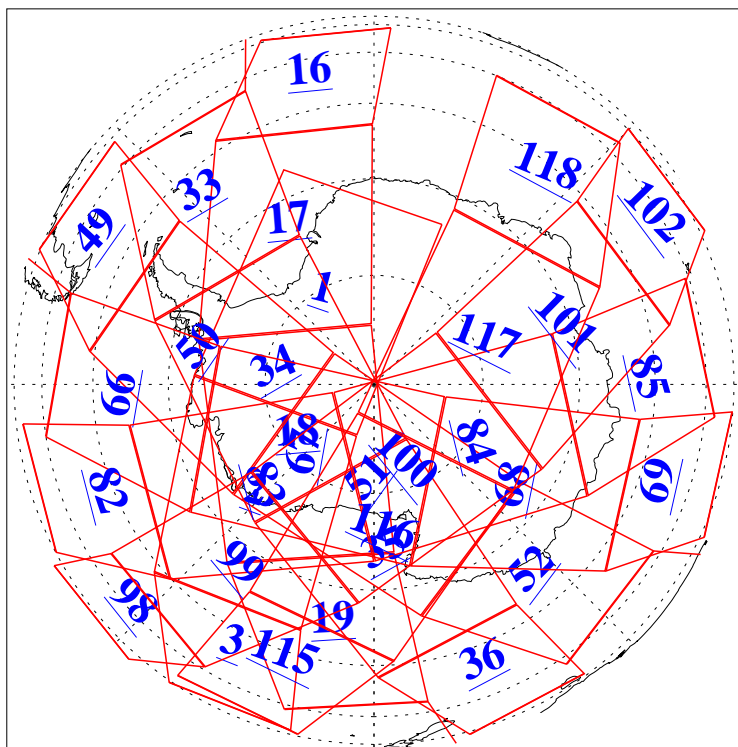

L1B Availability
AMSU Granules: 240
HSB Granules: 0
AIRS Granules: 240

7 Dec 2005
DoY 341
Aqua Day 1313
Granules: 1 to 120

Granules: 121 to 240

Legend: AMSU Available, HSB Available, AIRS Available

L1B Availability
AMSU Granules: 240
HSB Granules: 0
AIRS Granules: 240

7 Dec 2005
DoY 341
Aqua Day 1313
Ascending Granules

Descending Granules

Legend: AMSU Available, HSB Available, AIRS Available

L1B Availability
 AMSU Granules: 240
 HSB Granules: 0
 AIRS Granules: 240

7 Dec 2005
 DoY 341
 Aqua Day 1313

Northern Hemisphere Granules

Southern Hemisphere Granules

Legend: AMSU Available, HSB Available, AIRS Available