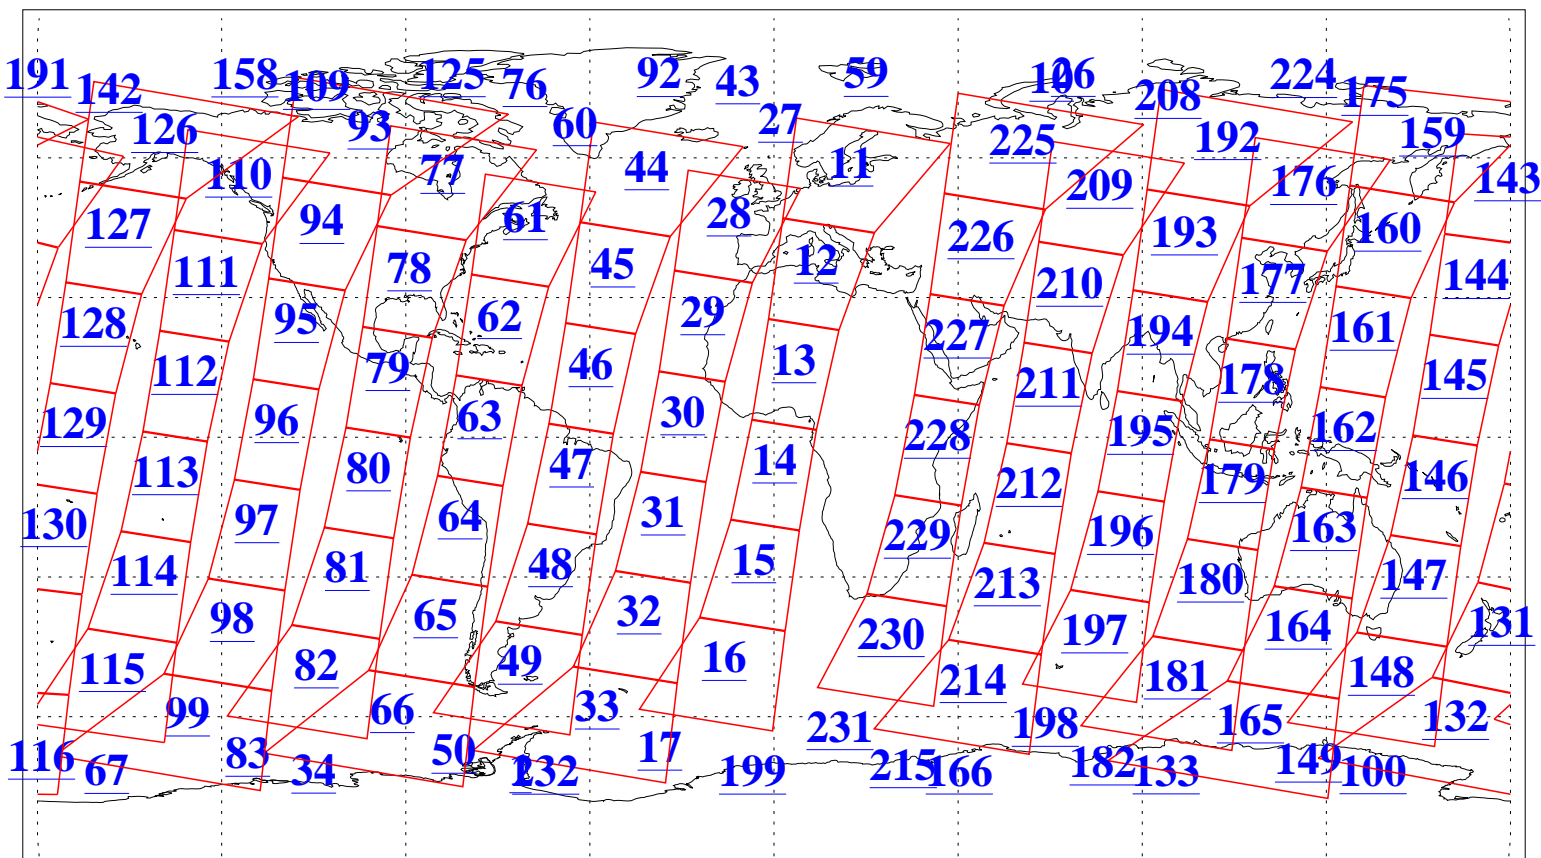

L1B Availability
AMSU Granules: 240
HSB Granules: 0
AIRS Granules: 240

7 Dec 2005
DoY 341
Aqua Day 1313
Granules: 1 to 120

Granules: 121 to 240

Legend: AMSU Available, HSB Available, AIRS Available

L1B Availability
AMSU Granules: 240
HSB Granules: 0
AIRS Granules: 240

7 Dec 2005
DoY 341
Aqua Day 1313
Ascending Granules

Descending Granules

Legend: AMSU Available, HSB Available, AIRS Available

L1B Availability
 AMSU Granules: 240
 HSB Granules: 0
 AIRS Granules: 240

7 Dec 2005
 DoY 341
 Aqua Day 1313

Northern Hemisphere Granules

Southern Hemisphere Granules

Legend: AMSU Available, HSB Available, AIRS Available