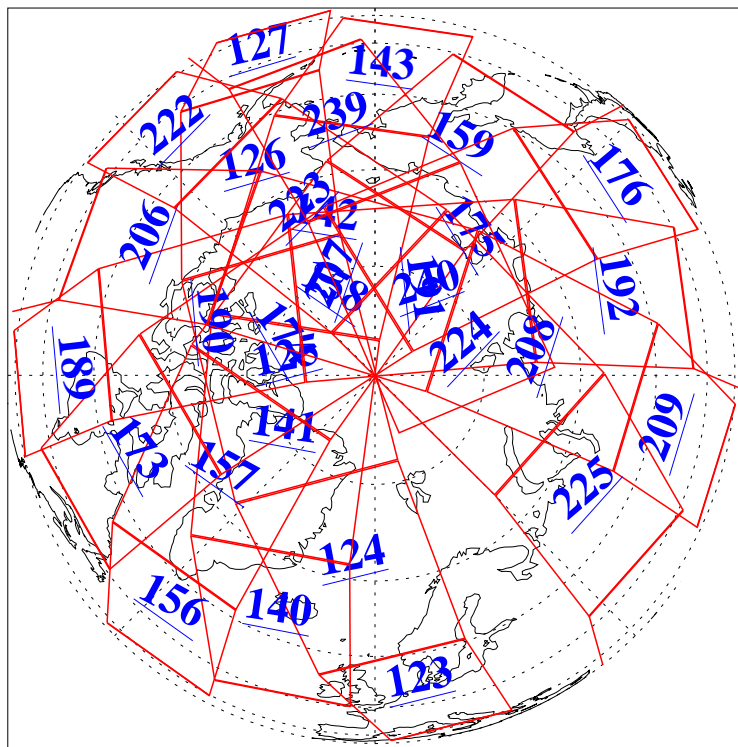

L1B Availability
AMSU Granules: 240
HSB Granules: 0
AIRS Granules: 240

7 Dec 2005
DoY 341
Aqua Day 1313
Granules: 1 to 120

Granules: 121 to 240

Legend: AMSU Available, HSB Available, AIRS Available

L1B Availability
AMSU Granules: 240
HSB Granules: 0
AIRS Granules: 240

7 Dec 2005
DoY 341
Aqua Day 1313
Ascending Granules

Descending Granules

Legend: AMSU Available, HSB Available, AIRS Available

L1B Availability
 AMSU Granules: 240
 HSB Granules: 0
 AIRS Granules: 240

7 Dec 2005
 DoY 341
 Aqua Day 1313

Northern Hemisphere Granules

Southern Hemisphere Granules

Legend: AMSU Available, HSB Available, AIRS Available