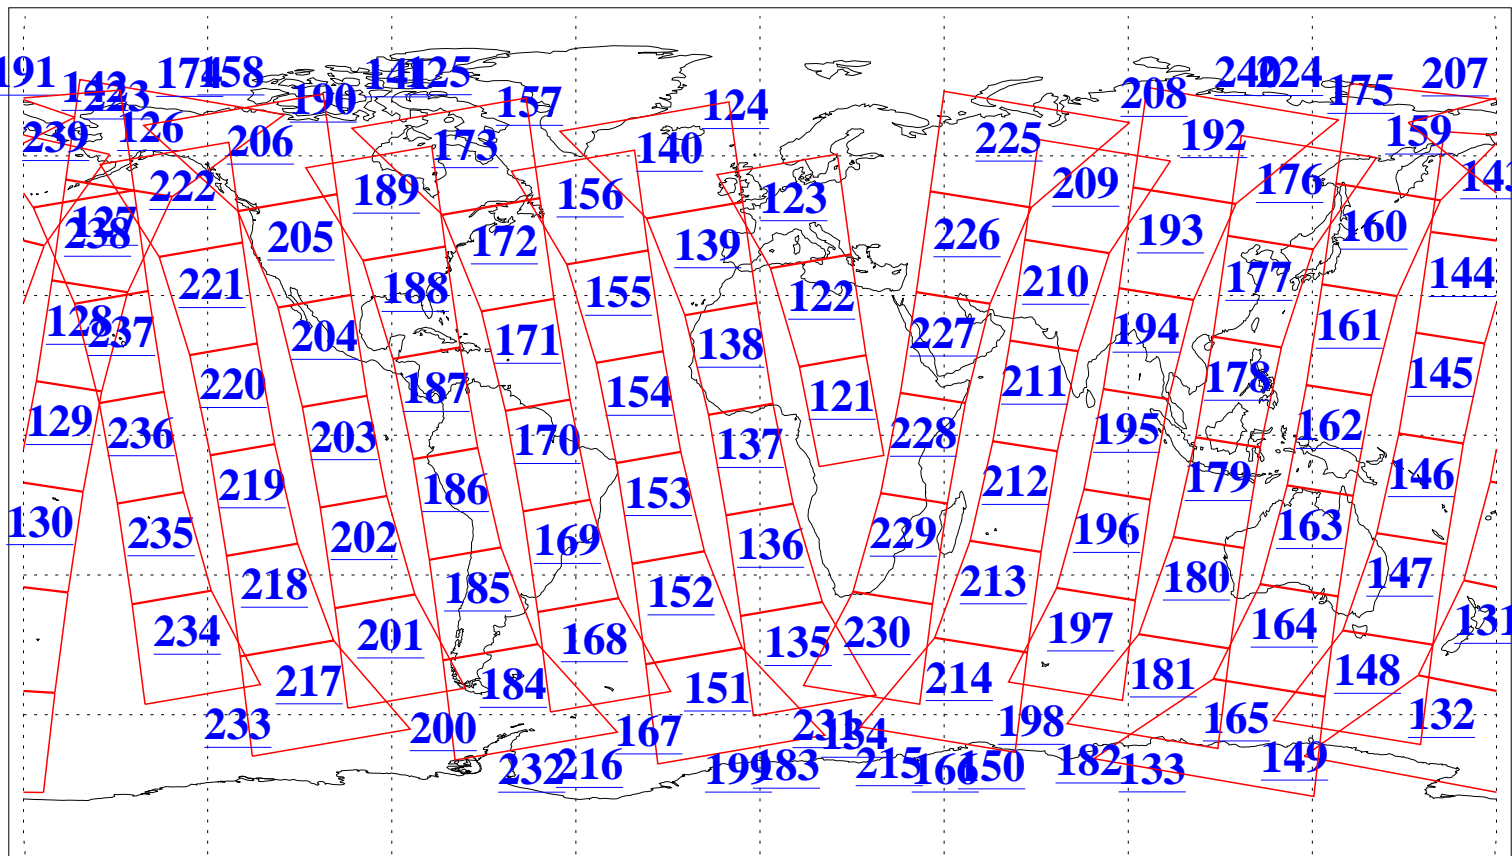

L1B Availability
AMSU Granules: 240
HSB Granules: 0
AIRS Granules: 240

7 Dec 2005
DoY 341
Aqua Day 1313
Granules: 1 to 120

Granules: 121 to 240

Legend: AMSU Available, HSB Available, AIRS Available

L1B Availability
AMSU Granules: 240
HSB Granules: 0
AIRS Granules: 240

7 Dec 2005
DoY 341
Aqua Day 1313
Ascending Granules

Descending Granules

Legend: AMSU Available, HSB Available, AIRS Available

L1B Availability
 AMSU Granules: 240
 HSB Granules: 0
 AIRS Granules: 240

7 Dec 2005
 DoY 341
 Aqua Day 1313

Northern Hemisphere Granules

Southern Hemisphere Granules

Legend: AMSU Available, HSB Available, AIRS Available