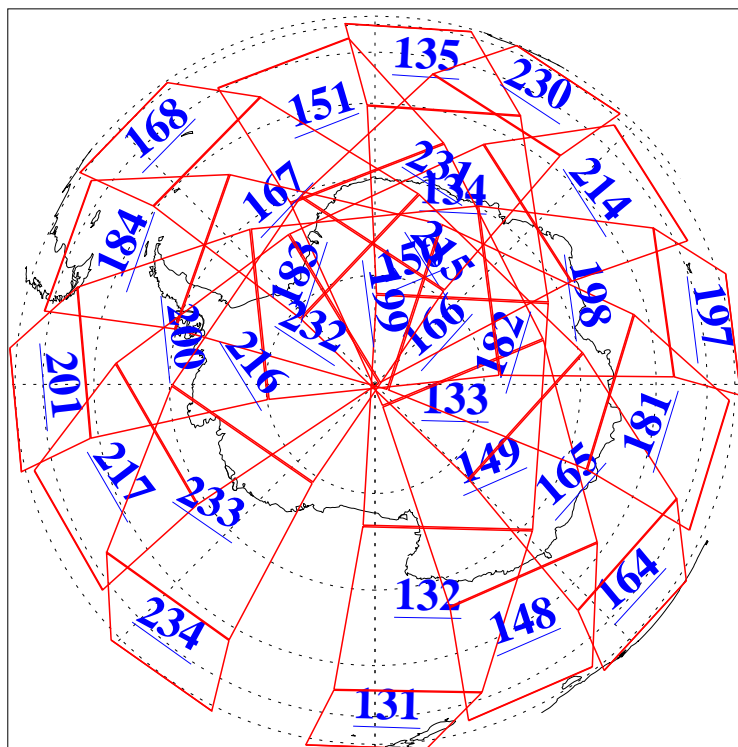

L1B Availability
AMSU Granules: 240
HSB Granules: 0
AIRS Granules: 240

7 Dec 2005
DoY 341
Aqua Day 1313
Granules: 1 to 120

Granules: 121 to 240

Legend: AMSU Available, HSB Available, AIRS Available

L1B Availability
AMSU Granules: 240
HSB Granules: 0
AIRS Granules: 240

7 Dec 2005
DoY 341
Aqua Day 1313
Ascending Granules

Descending Granules

Legend: AMSU Available, HSB Available, AIRS Available

L1B Availability
 AMSU Granules: 240
 HSB Granules: 0
 AIRS Granules: 240

7 Dec 2005
 DoY 341
 Aqua Day 1313

Northern Hemisphere Granules

Southern Hemisphere Granules

Legend: AMSU Available, HSB Available, AIRS Available