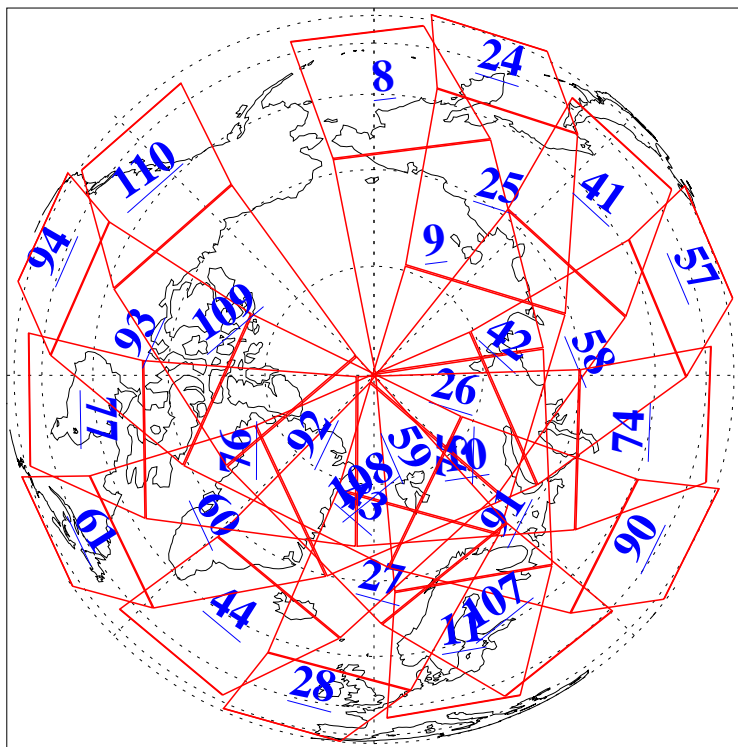

L1B Availability
AMSU Granules: 240
HSB Granules: 0
AIRS Granules: 240

7 Dec 2005
DoY 341
Aqua Day 1313
Granules: 1 to 120

Granules: 121 to 240

Legend: AMSU Available, HSB Available, AIRS Available

L1B Availability
AMSU Granules: 240
HSB Granules: 0
AIRS Granules: 240

7 Dec 2005
DoY 341
Aqua Day 1313
Ascending Granules

Descending Granules

Legend: AMSU Available, HSB Available, AIRS Available

L1B Availability
 AMSU Granules: 240
 HSB Granules: 0
 AIRS Granules: 240

7 Dec 2005
 DoY 341
 Aqua Day 1313

Northern Hemisphere Granules

Southern Hemisphere Granules

Legend: AMSU Available, HSB Available, AIRS Available