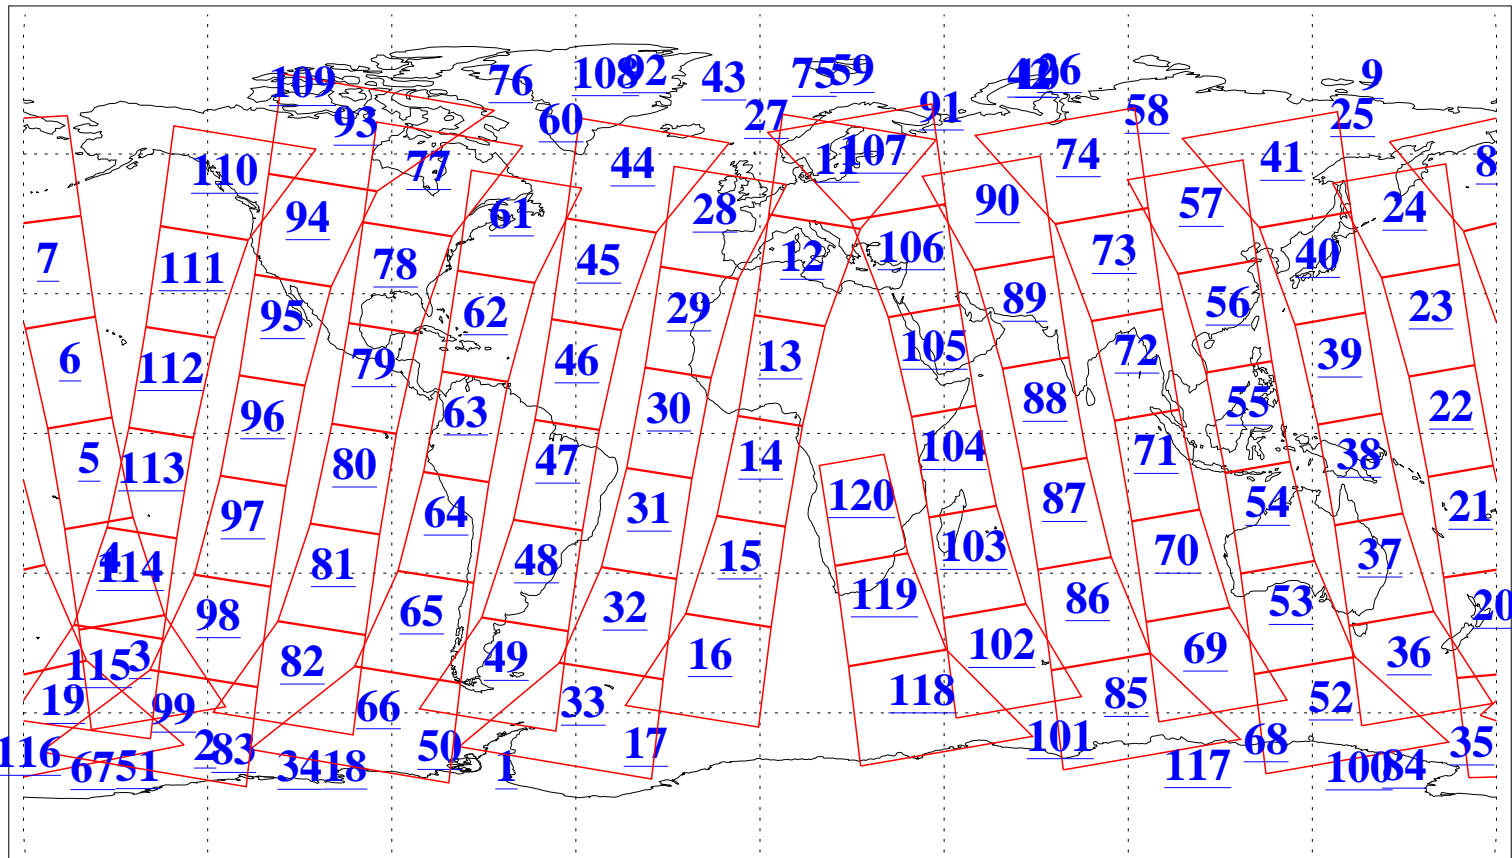

L1B Availability
AMSU Granules: 240
HSB Granules: 0
AIRS Granules: 240

7 Dec 2005
DoY 341
Aqua Day 1313
Granules: 1 to 120

Granules: 121 to 240

Legend: AMSU Available, HSB Available, AIRS Available

L1B Availability
AMSU Granules: 240
HSB Granules: 0
AIRS Granules: 240

7 Dec 2005
DoY 341
Aqua Day 1313
Ascending Granules

Descending Granules

Legend: AMSU Available, HSB Available, AIRS Available

L1B Availability
 AMSU Granules: 240
 HSB Granules: 0
 AIRS Granules: 240

7 Dec 2005
 DoY 341
 Aqua Day 1313

Northern Hemisphere Granules

Southern Hemisphere Granules

Legend: AMSU Available, HSB Available, AIRS Available