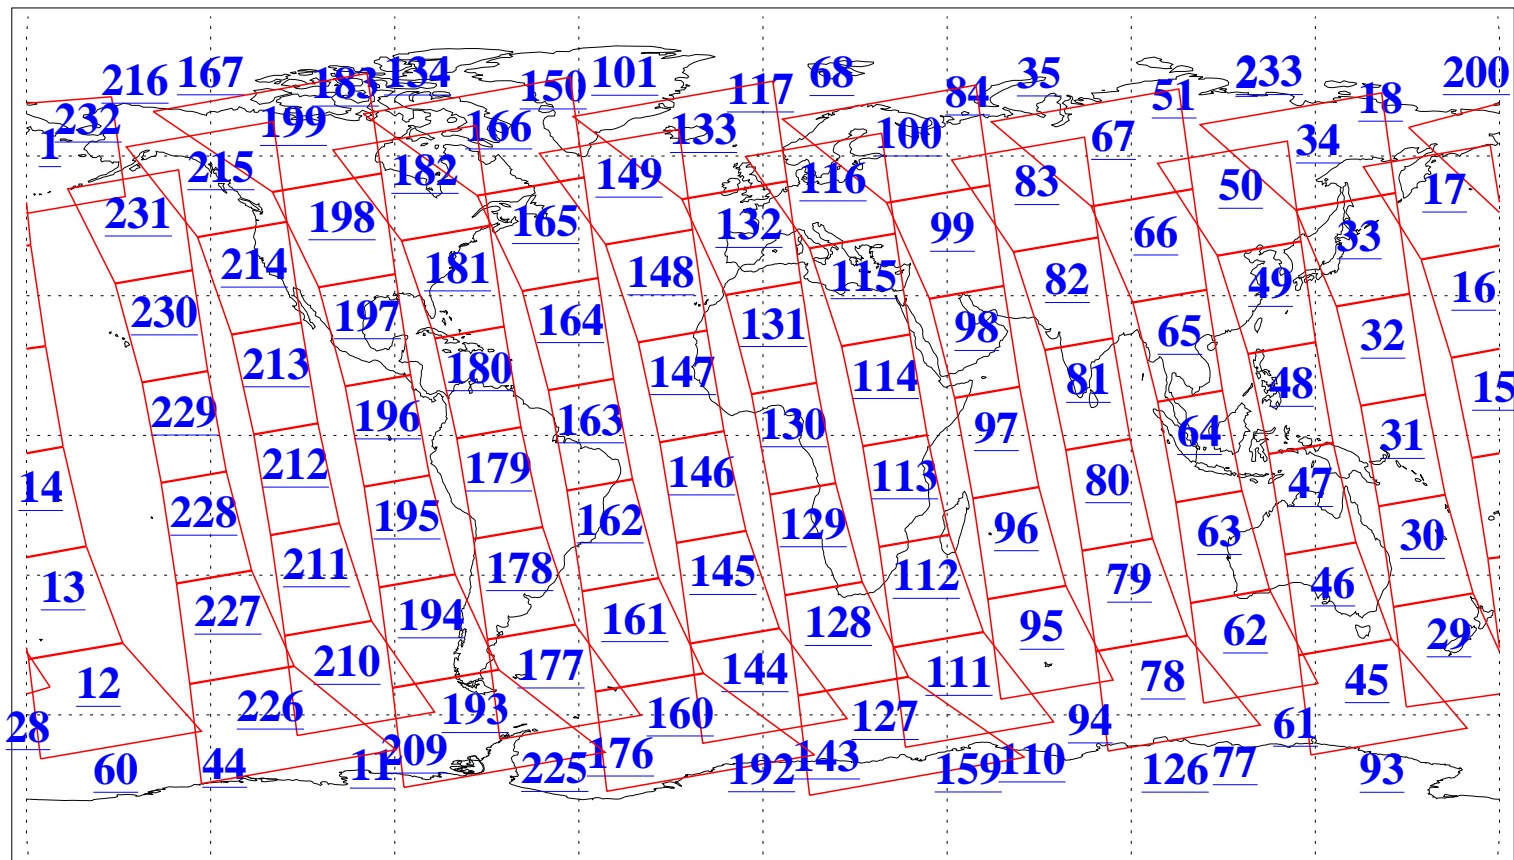

L1B Availability
AMSU Granules: 240
HSB Granules: 0
AIRS Granules: 240

6 Dec 2005
DoY 340
Aqua Day 1312
Granules: 1 to 120

Granules: 121 to 240

Legend: AMSU Available, HSB Available, AIRS Available

L1B Availability
AMSU Granules: 240
HSB Granules: 0
AIRS Granules: 240

6 Dec 2005
DoY 340
Aqua Day 1312
Ascending Granules

Descending Granules

Legend: AMSU Available, HSB Available, AIRS Available

L1B Availability
 AMSU Granules: 240
 HSB Granules: 0
 AIRS Granules: 240

6 Dec 2005
 DoY 340
 Aqua Day 1312

Northern Hemisphere Granules

Southern Hemisphere Granules

Legend: AMSU Available, HSB Available, AIRS Available