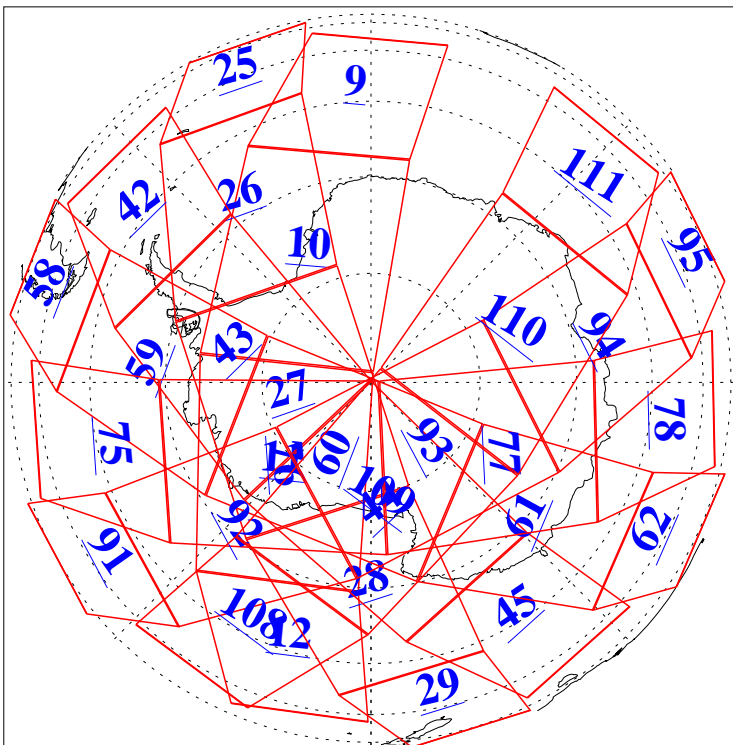

L1B Availability
AMSU Granules: 240
HSB Granules: 0
AIRS Granules: 240

6 Dec 2005
DoY 340
Aqua Day 1312
Granules: 1 to 120

Granules: 121 to 240

Legend: AMSU Available, HSB Available, AIRS Available

L1B Availability
AMSU Granules: 240
HSB Granules: 0
AIRS Granules: 240

6 Dec 2005
DoY 340
Aqua Day 1312
Ascending Granules

Descending Granules

Legend: AMSU Available, HSB Available, AIRS Available

L1B Availability
 AMSU Granules: 240
 HSB Granules: 0
 AIRS Granules: 240

6 Dec 2005
 DoY 340
 Aqua Day 1312

Northern Hemisphere Granules

Southern Hemisphere Granules

Legend: AMSU Available, HSB Available, AIRS Available