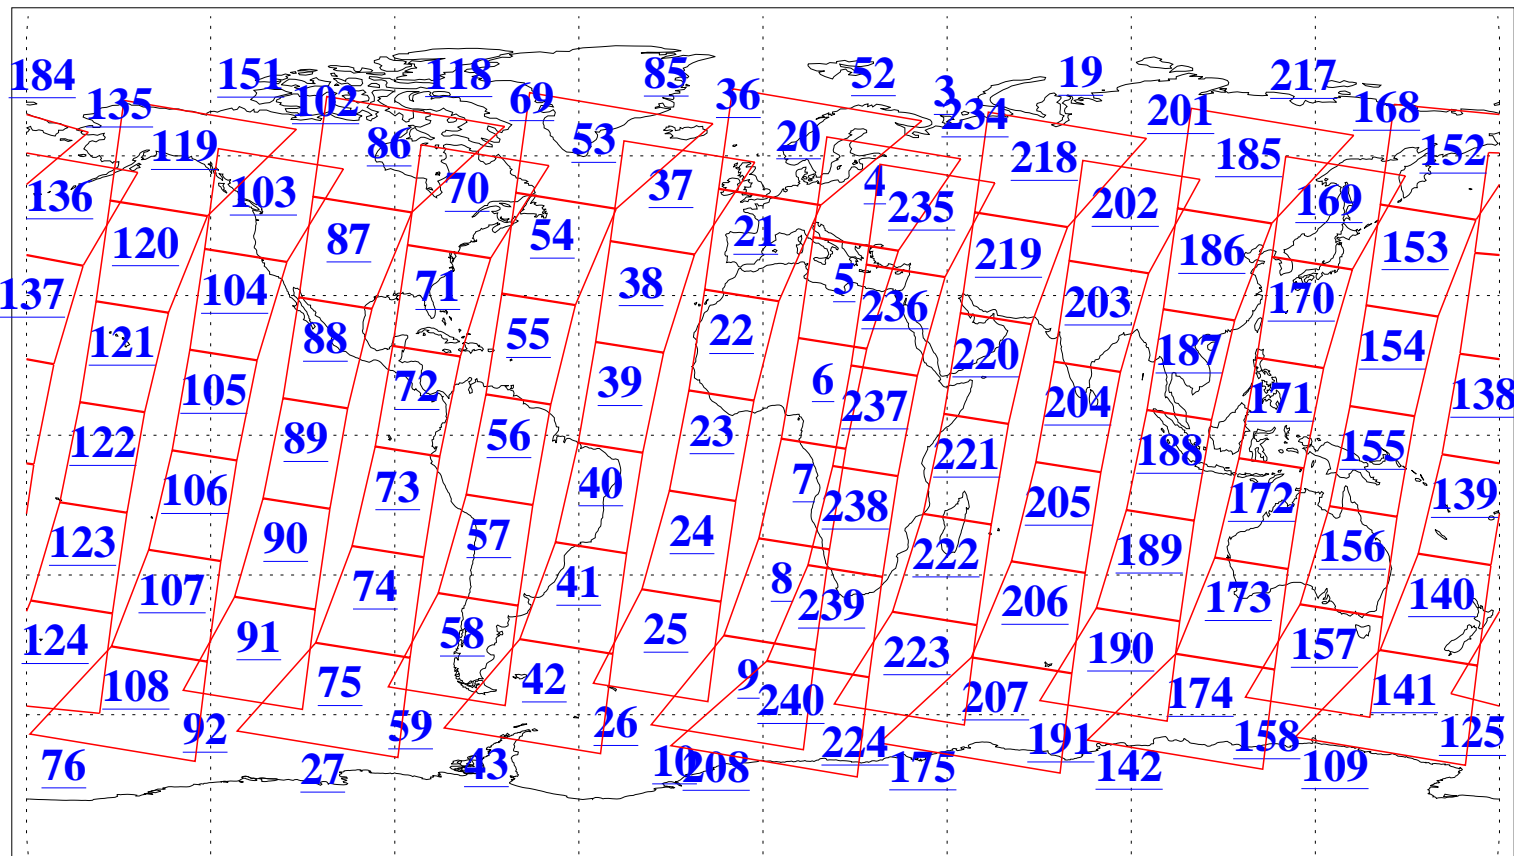

L1B Availability
AMSU Granules: 240
HSB Granules: 0
AIRS Granules: 240

6 Dec 2005
DoY 340
Aqua Day 1312
Granules: 1 to 120

Granules: 121 to 240

Legend: AMSU Available, HSB Available, AIRS Available

L1B Availability
AMSU Granules: 240
HSB Granules: 0
AIRS Granules: 240

6 Dec 2005
DoY 340
Aqua Day 1312
Ascending Granules

Descending Granules

Legend: AMSU Available, HSB Available, AIRS Available

L1B Availability
 AMSU Granules: 240
 HSB Granules: 0
 AIRS Granules: 240

6 Dec 2005
 DoY 340
 Aqua Day 1312

Northern Hemisphere Granules

Southern Hemisphere Granules

Legend: AMSU Available, HSB Available, AIRS Available