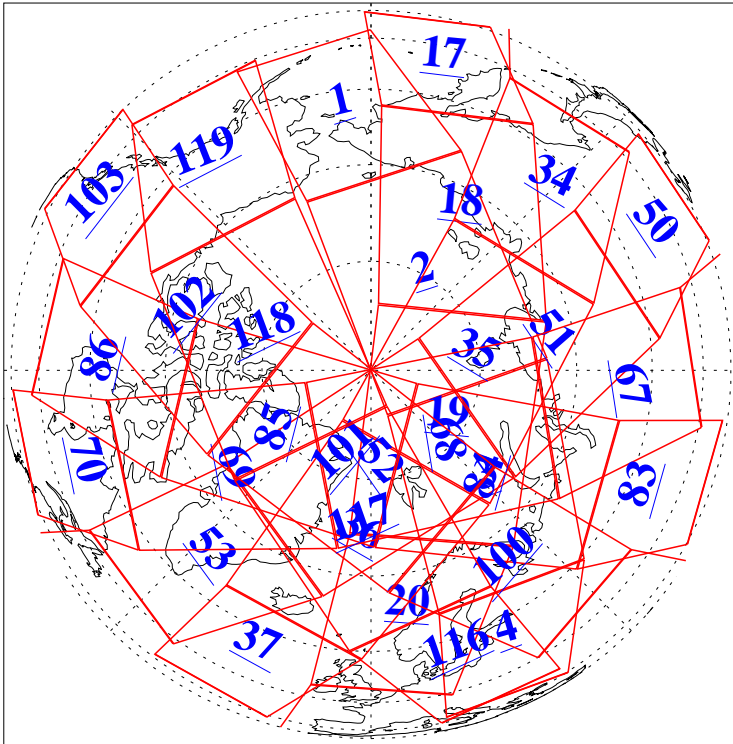

L1B Availability
AMSU Granules: 240
HSB Granules: 0
AIRS Granules: 240

6 Dec 2005
DoY 340
Aqua Day 1312
Granules: 1 to 120

Granules: 121 to 240

Legend: AMSU Available, HSB Available, AIRS Available

L1B Availability
AMSU Granules: 240
HSB Granules: 0
AIRS Granules: 240

6 Dec 2005
DoY 340
Aqua Day 1312
Ascending Granules

Descending Granules

Legend: AMSU Available, HSB Available, AIRS Available

L1B Availability
 AMSU Granules: 240
 HSB Granules: 0
 AIRS Granules: 240

6 Dec 2005
 DoY 340
 Aqua Day 1312

Northern Hemisphere Granules

Southern Hemisphere Granules

Legend: AMSU Available, HSB Available, AIRS Available