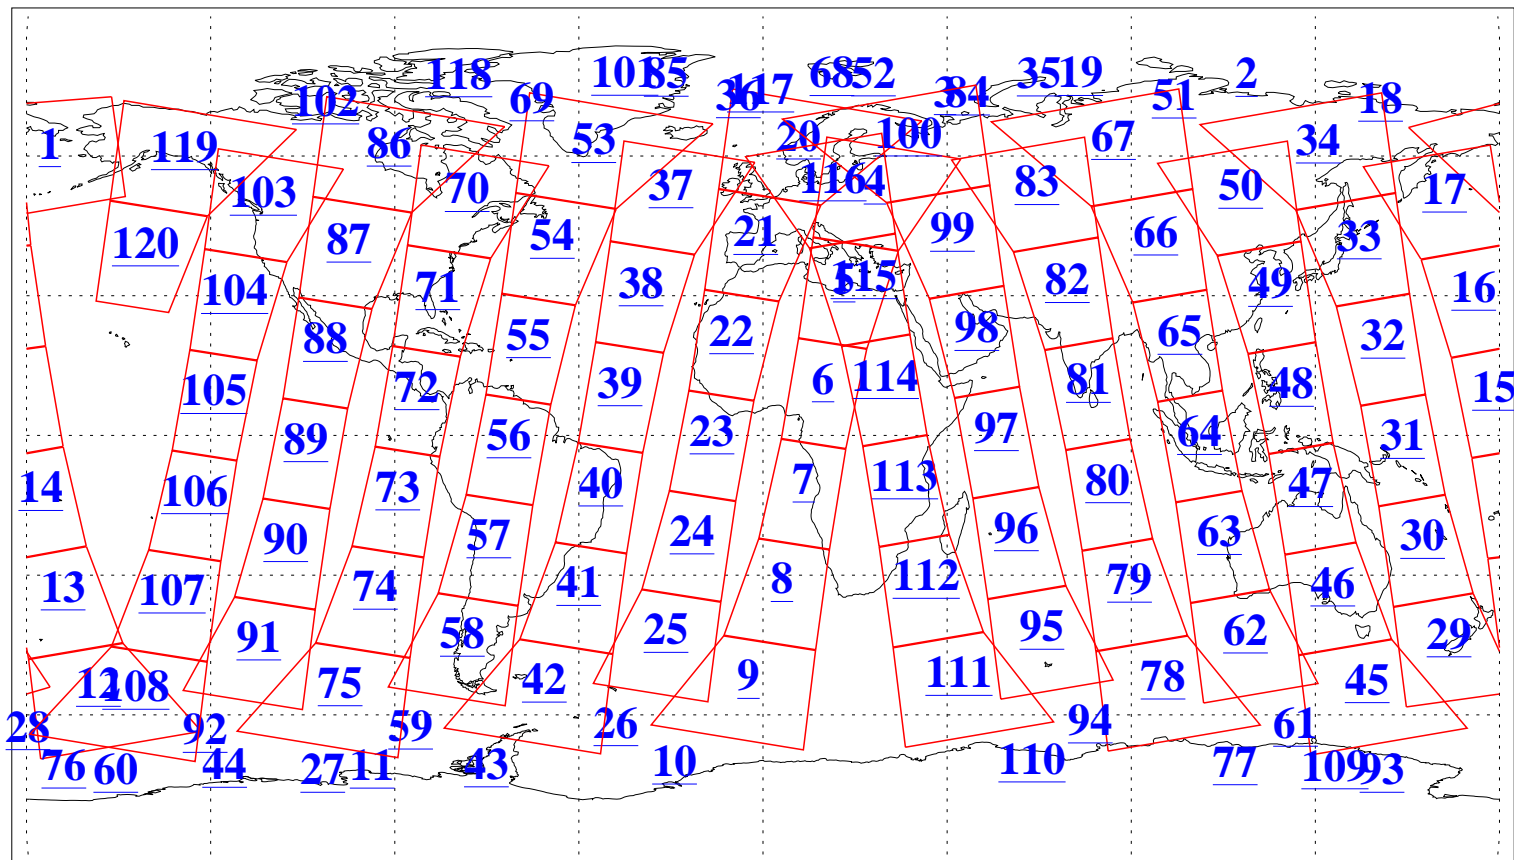

L1B Availability
AMSU Granules: 240
HSB Granules: 0
AIRS Granules: 240

6 Dec 2005
DoY 340
Aqua Day 1312
Granules: 1 to 120

Granules: 121 to 240

Legend: AMSU Available, HSB Available, AIRS Available

L1B Availability
AMSU Granules: 240
HSB Granules: 0
AIRS Granules: 240

6 Dec 2005
DoY 340
Aqua Day 1312
Ascending Granules

Descending Granules

Legend: AMSU Available, HSB Available, AIRS Available

L1B Availability
 AMSU Granules: 240
 HSB Granules: 0
 AIRS Granules: 240

6 Dec 2005
 DoY 340
 Aqua Day 1312

Northern Hemisphere Granules

Southern Hemisphere Granules

Legend: AMSU Available, HSB Available, AIRS Available