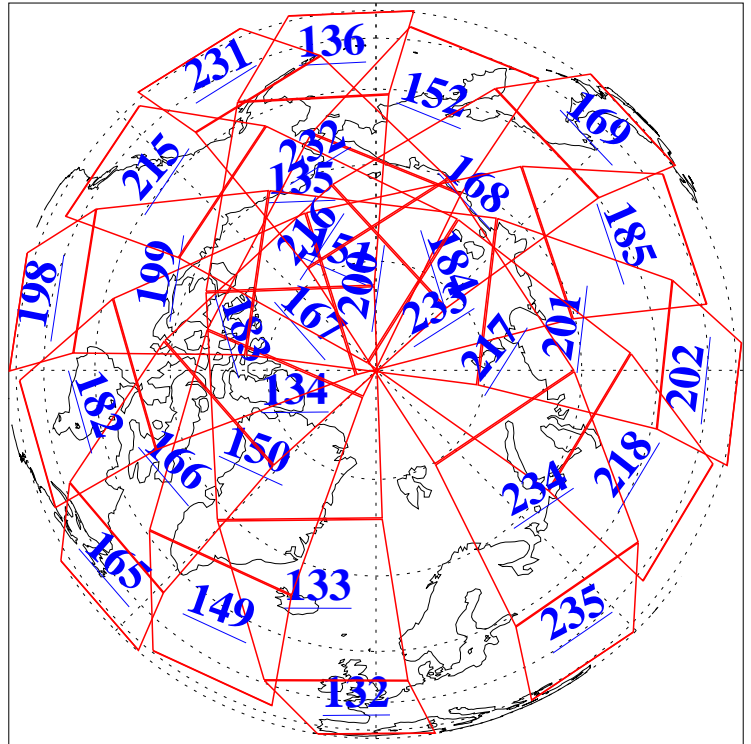

L1B Availability
AMSU Granules: 240
HSB Granules: 0
AIRS Granules: 240

6 Dec 2005
DoY 340
Aqua Day 1312
Granules: 1 to 120

Granules: 121 to 240

Legend: AMSU Available, HSB Available, AIRS Available

L1B Availability
AMSU Granules: 240
HSB Granules: 0
AIRS Granules: 240

6 Dec 2005
DoY 340
Aqua Day 1312
Ascending Granules

Descending Granules

Legend: AMSU Available, HSB Available, AIRS Available

L1B Availability
 AMSU Granules: 240
 HSB Granules: 0
 AIRS Granules: 240

6 Dec 2005
 DoY 340
 Aqua Day 1312

Northern Hemisphere Granules

Southern Hemisphere Granules

Legend: AMSU Available, HSB Available, AIRS Available