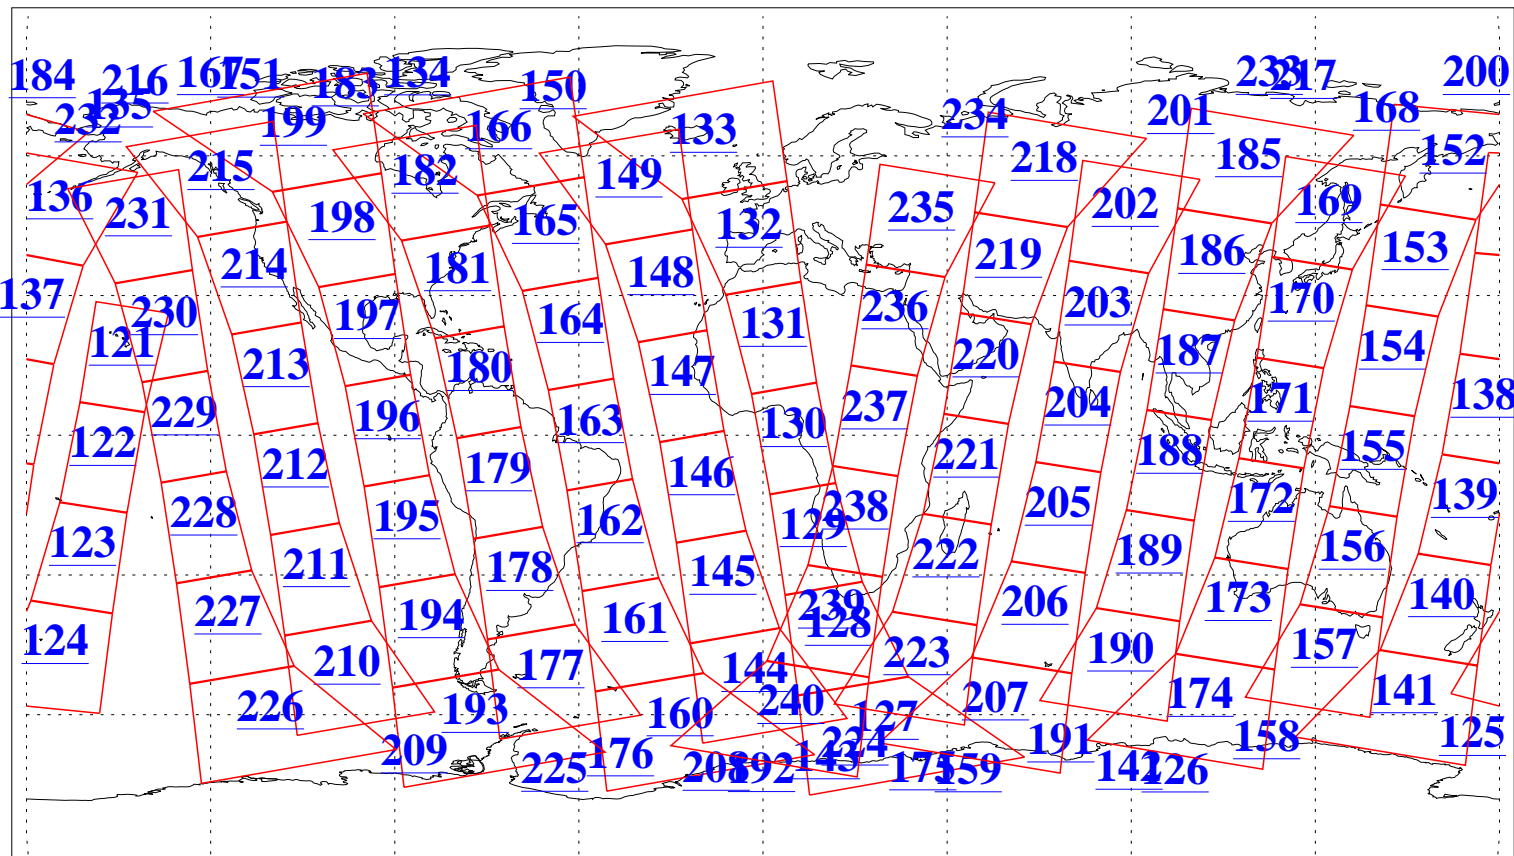

L1B Availability
AMSU Granules: 240
HSB Granules: 0
AIRS Granules: 240

6 Dec 2005
DoY 340
Aqua Day 1312
Granules: 1 to 120

Granules: 121 to 240

Legend: AMSU Available, HSB Available, AIRS Available

L1B Availability
AMSU Granules: 240
HSB Granules: 0
AIRS Granules: 240

6 Dec 2005
DoY 340
Aqua Day 1312
Ascending Granules

Descending Granules

Legend: AMSU Available, HSB Available, AIRS Available

L1B Availability
 AMSU Granules: 240
 HSB Granules: 0
 AIRS Granules: 240

6 Dec 2005
 DoY 340
 Aqua Day 1312