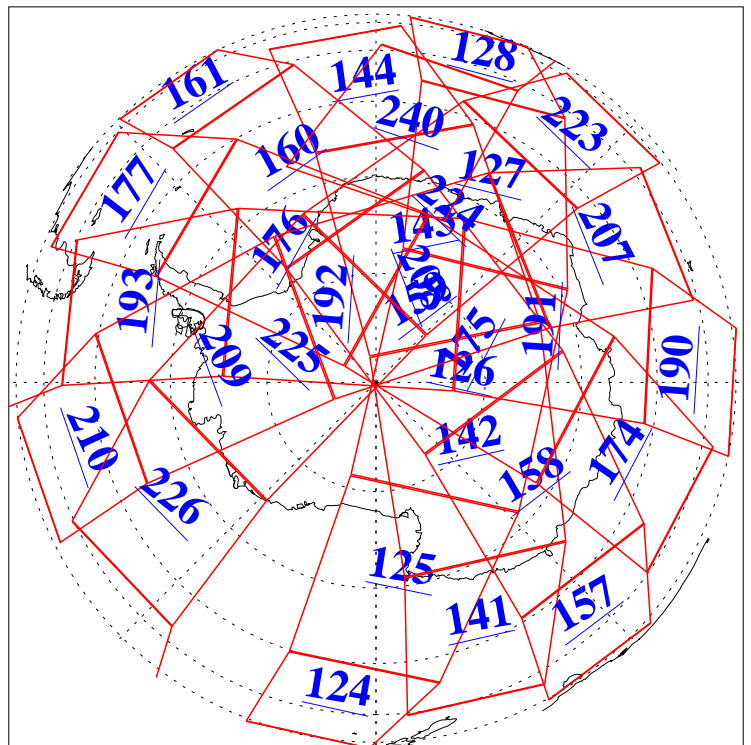

L1B Availability
AMSU Granules: 240
HSB Granules: 0
AIRS Granules: 240

6 Dec 2005
DoY 340
Aqua Day 1312
Granules: 1 to 120

Granules: 121 to 240

Legend: AMSU Available, HSB Available, AIRS Available

L1B Availability
AMSU Granules: 240
HSB Granules: 0
AIRS Granules: 240

6 Dec 2005
DoY 340
Aqua Day 1312
Ascending Granules

Descending Granules

Legend: AMSU Available, HSB Available, AIRS Available

L1B Availability
 AMSU Granules: 240
 HSB Granules: 0
 AIRS Granules: 240

6 Dec 2005
 DoY 340
 Aqua Day 1312

Northern Hemisphere Granules

Southern Hemisphere Granules

Legend: AMSU Available, HSB Available, AIRS Available