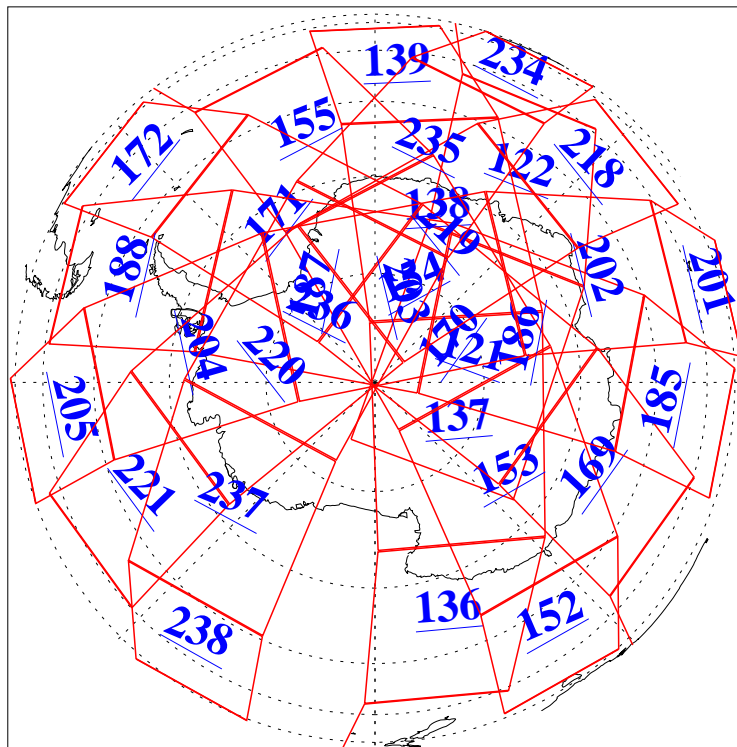

L1B Availability
AMSU Granules: 240
HSB Granules: 0
AIRS Granules: 240

3 Dec 2005
DoY 337
Aqua Day 1309
Ascending Granules

Descending Granules

Legend: AMSU Available, HSB Available, AIRS Available

L1B Availability
AMSU Granules: 240
HSB Granules: 0
AIRS Granules: 240

3 Dec 2005
DoY 337
Aqua Day 1309

Northern Hemisphere Granules

Southern Hemisphere Granules

Legend: AMSU Available, HSB Available, AIRS Available