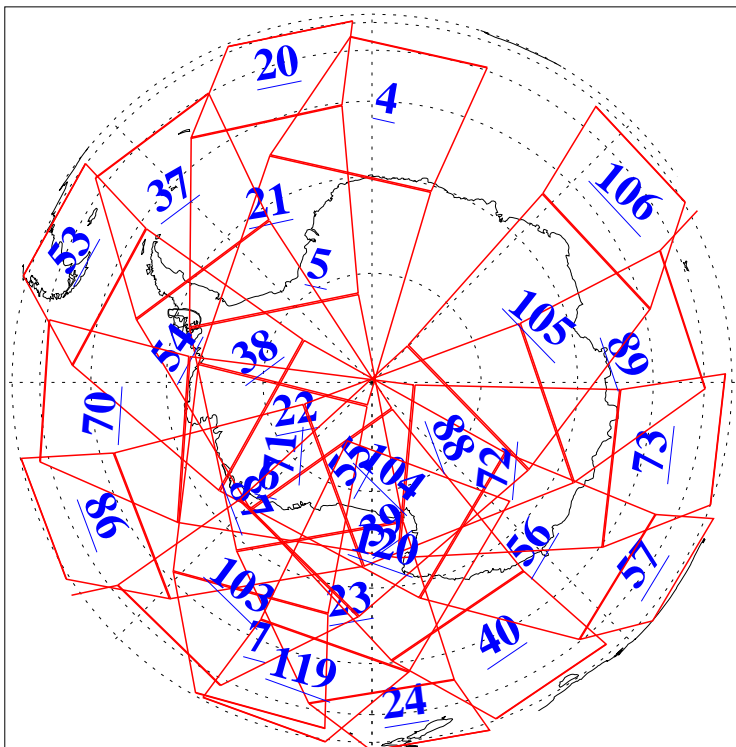

L1B Availability
AMSU Granules: 240
HSB Granules: 0
AIRS Granules: 240

3 Dec 2005
DoY 337
Aqua Day 1309
Ascending Granules

Descending Granules

Legend: AMSU Available, HSB Available, AIRS Available

L1B Availability
AMSU Granules: 240
HSB Granules: 0
AIRS Granules: 240

3 Dec 2005
DoY 337
Aqua Day 1309

Northern Hemisphere Granules

Southern Hemisphere Granules

Legend: AMSU Available, HSB Available, AIRS Available