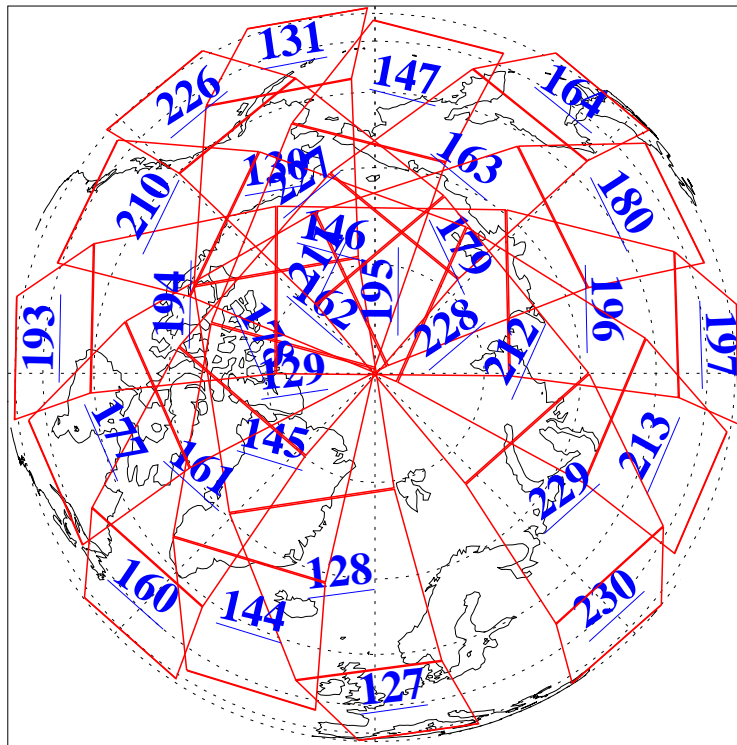

L1B Availability
AMSU Granules: 240
HSB Granules: 0
AIRS Granules: 240

3 Dec 2005
DoY 337
Aqua Day 1309
Ascending Granules

Descending Granules

Legend: AMSU Available, HSB Available, AIRS Available

L1B Availability
AMSU Granules: 240
HSB Granules: 0
AIRS Granules: 240

3 Dec 2005
DoY 337
Aqua Day 1309

Northern Hemisphere Granules

Southern Hemisphere Granules

Legend: AMSU Available, HSB Available, AIRS Available