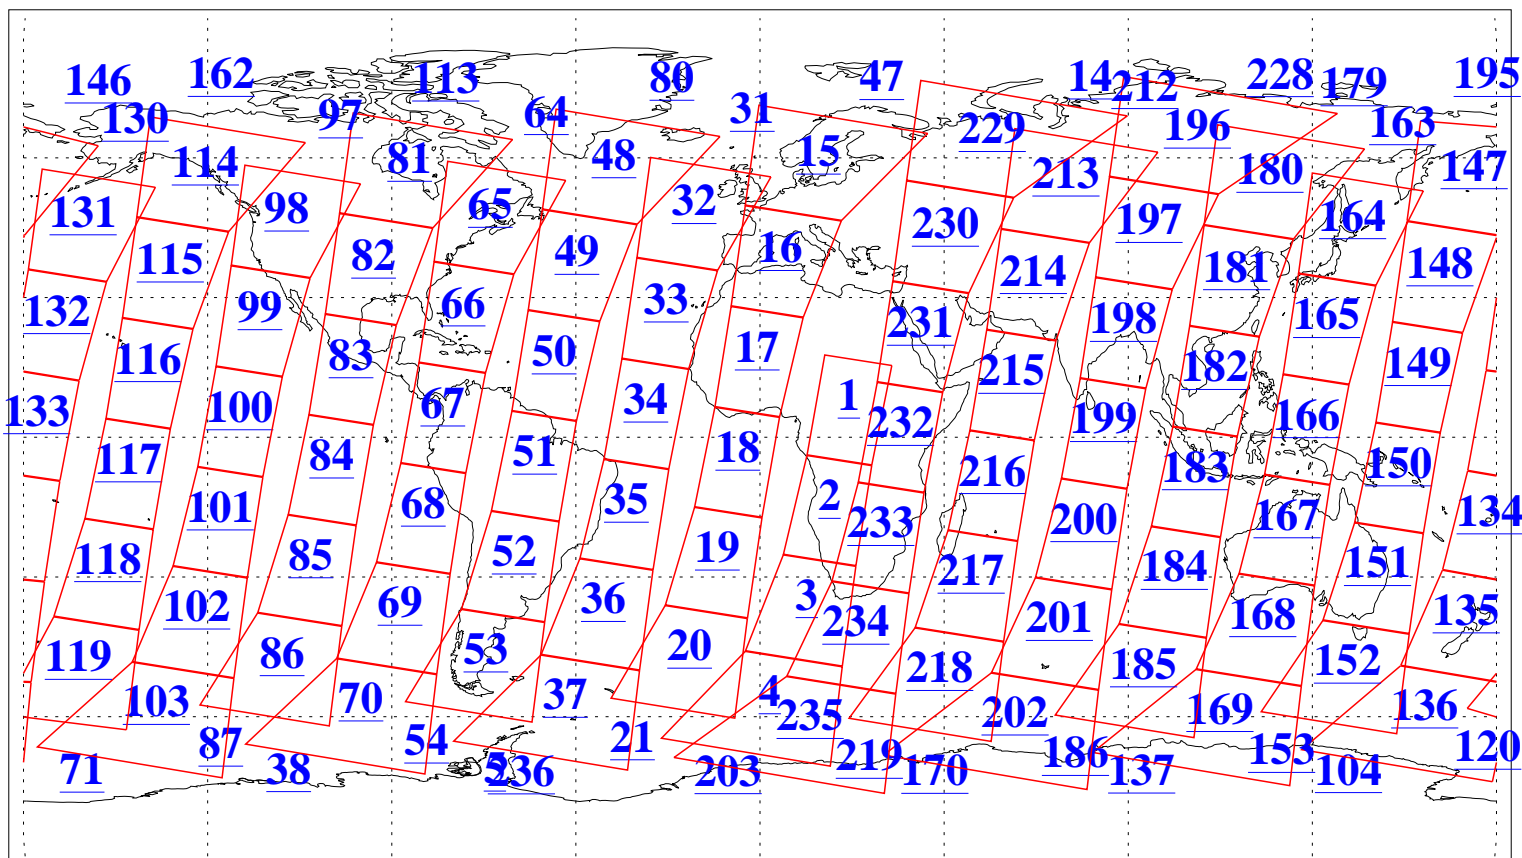

L1B Availability
AMSU Granules: 240
HSB Granules: 0
AIRS Granules: 240

3 Dec 2005
DoY 337
Aqua Day 1309
Ascending Granules

Descending Granules

Legend: AMSU Available, HSB Available, AIRS Available

L1B Availability
AMSU Granules: 240
HSB Granules: 0
AIRS Granules: 240

3 Dec 2005
DoY 337
Aqua Day 1309

Northern Hemisphere Granules

Southern Hemisphere Granules

Legend: AMSU Available, HSB Available, AIRS Available