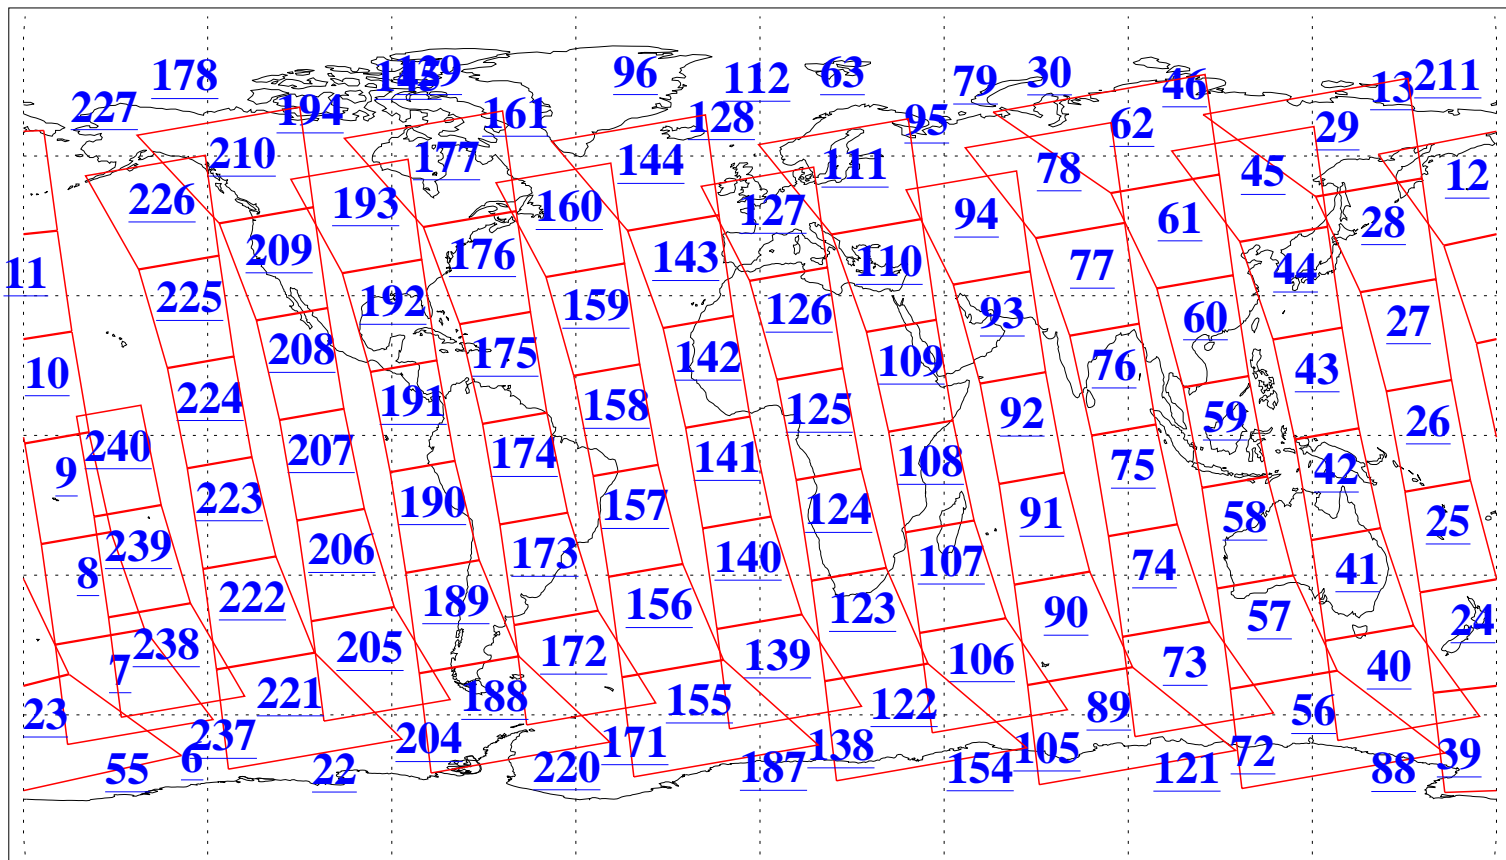

L1B Availability
AMSU Granules: 240
HSB Granules: 0
AIRS Granules: 240

3 Dec 2005
DoY 337
Aqua Day 1309
Ascending Granules

Descending Granules

Legend: AMSU Available, HSB Available, AIRS Available

L1B Availability
AMSU Granules: 240
HSB Granules: 0
AIRS Granules: 240

3 Dec 2005
DoY 337
Aqua Day 1309

Northern Hemisphere Granules

Southern Hemisphere Granules

Legend: AMSU Available, HSB Available, AIRS Available