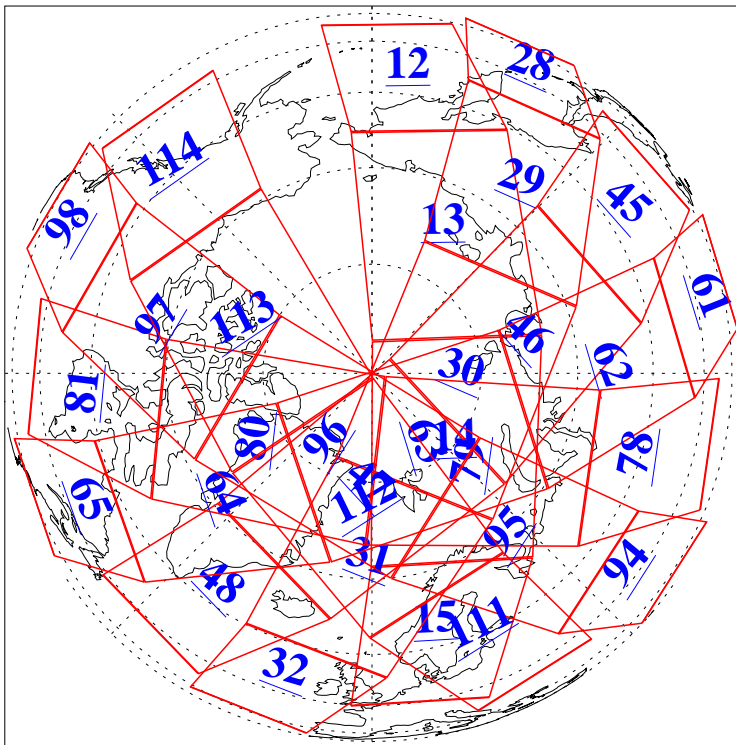

L1B Availability
AMSU Granules: 240
HSB Granules: 0
AIRS Granules: 240

3 Dec 2005
DoY 337
Aqua Day 1309
Ascending Granules

Descending Granules

Legend: AMSU Available, HSB Available, AIRS Available

L1B Availability
AMSU Granules: 240
HSB Granules: 0
AIRS Granules: 240

3 Dec 2005
DoY 337
Aqua Day 1309

Northern Hemisphere Granules

Southern Hemisphere Granules

Legend: AMSU Available, HSB Available, AIRS Available