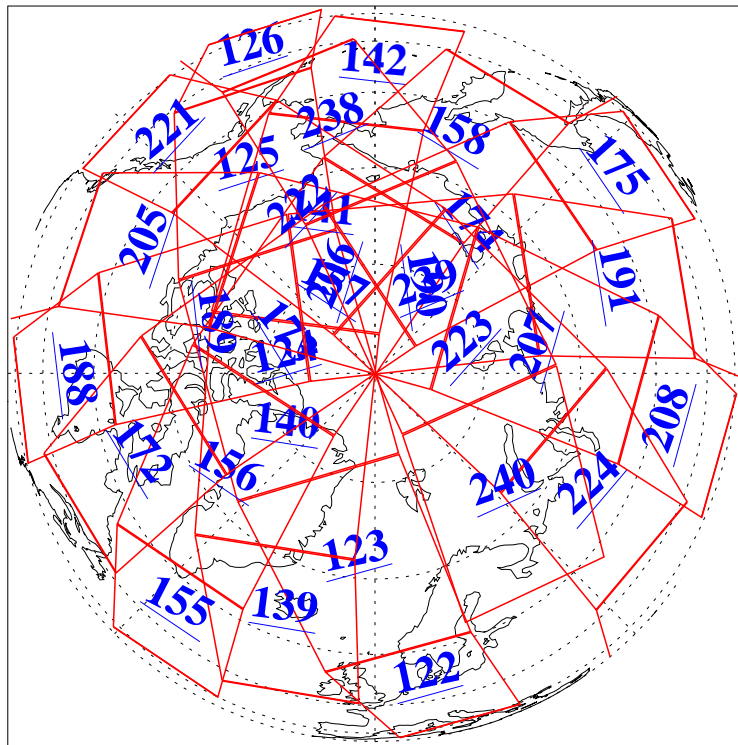

L1B Availability
AMSU Granules: 240
HSB Granules: 0
AIRS Granules: 240

30 Nov 2005
DoY 334
Aqua Day 1306
Granules: 1 to 120

Granules: 121 to 240

Legend: AMSU Available, HSB Available, AIRS Available

L1B Availability
AMSU Granules: 240
HSB Granules: 0
AIRS Granules: 240

30 Nov 2005
DoY 334
Aqua Day 1306

Ascending Granules

Descending Granules

Legend: AMSU Available, HSB Available, AIRS Available

L1B Availability
 AMSU Granules: 240
 HSB Granules: 0
 AIRS Granules: 240

30 Nov 2005
 DoY 334
 Aqua Day 1306

Northern Hemisphere Granules

Southern Hemisphere Granules

Legend: AMSU Available, HSB Available, AIRS Available