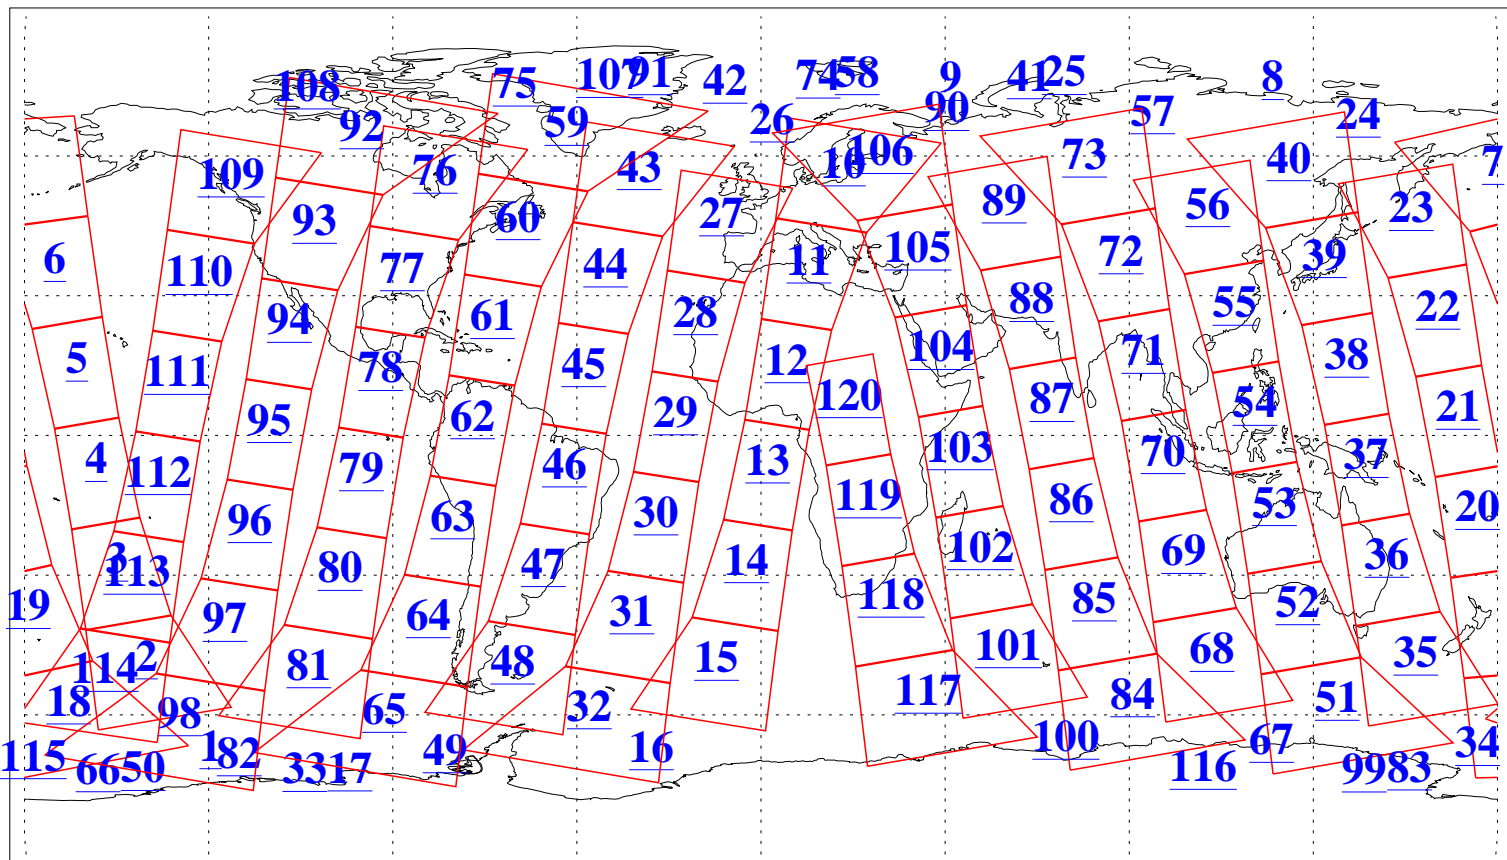

L1B Availability
AMSU Granules: 240
HSB Granules: 0
AIRS Granules: 240

30 Nov 2005
DoY 334
Aqua Day 1306
Granules: 1 to 120

Granules: 121 to 240

Legend: AMSU Available, HSB Available, AIRS Available

L1B Availability
AMSU Granules: 240
HSB Granules: 0
AIRS Granules: 240

30 Nov 2005
DoY 334
Aqua Day 1306

Ascending Granules

Descending Granules

Legend: AMSU Available, HSB Available, AIRS Available

L1B Availability
 AMSU Granules: 240
 HSB Granules: 0
 AIRS Granules: 240

30 Nov 2005
 DoY 334
 Aqua Day 1306

Northern Hemisphere Granules

Southern Hemisphere Granules

Legend: AMSU Available, HSB Available, AIRS Available