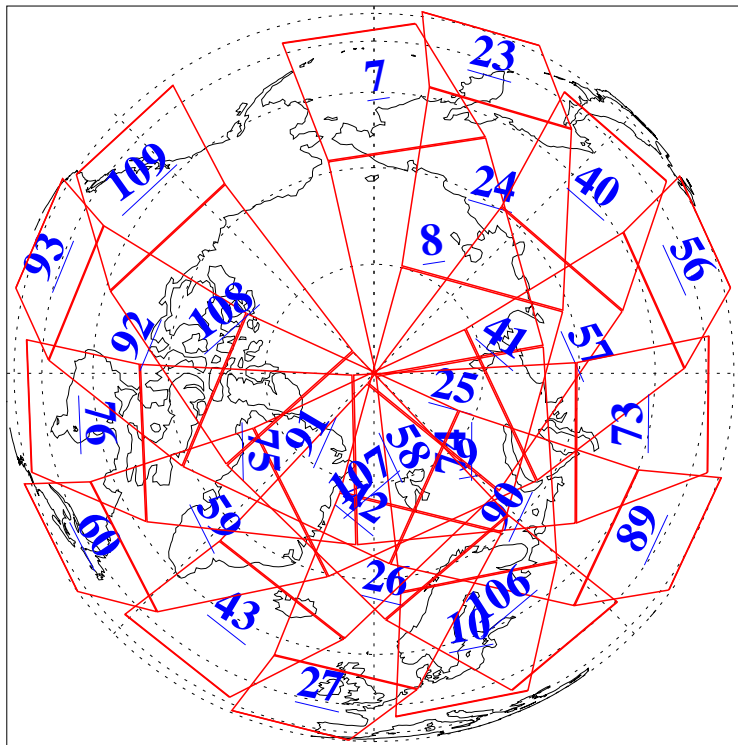

L1B Availability
AMSU Granules: 240
HSB Granules: 0
AIRS Granules: 240

30 Nov 2005
DoY 334
Aqua Day 1306
Granules: 1 to 120

Granules: 121 to 240

Legend: AMSU Available, HSB Available, AIRS Available

L1B Availability
AMSU Granules: 240
HSB Granules: 0
AIRS Granules: 240

30 Nov 2005
DoY 334
Aqua Day 1306

Ascending Granules

Descending Granules

Legend: AMSU Available, HSB Available, AIRS Available

L1B Availability
 AMSU Granules: 240
 HSB Granules: 0
 AIRS Granules: 240

30 Nov 2005
 DoY 334
 Aqua Day 1306

Northern Hemisphere Granules

Southern Hemisphere Granules

Legend: AMSU Available, HSB Available, AIRS Available