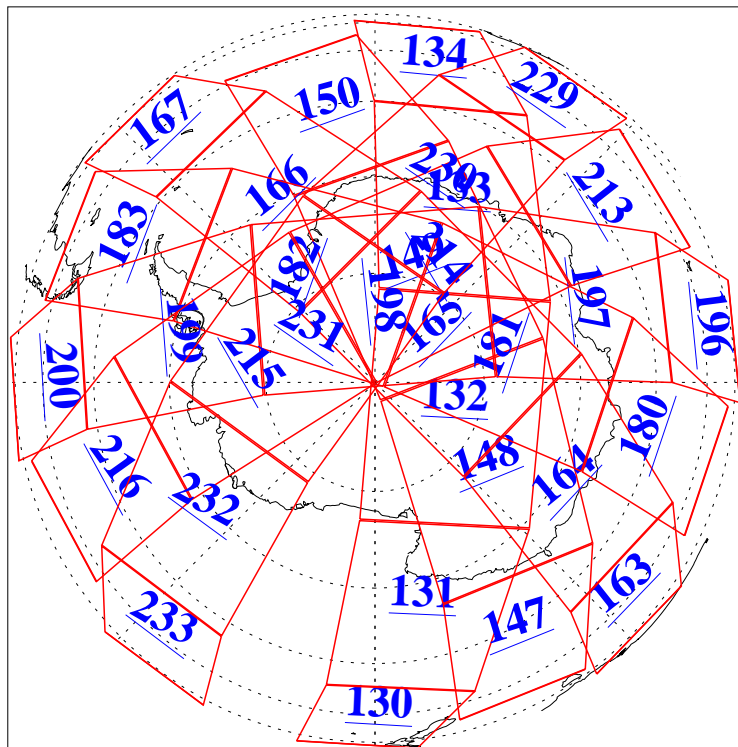

L1B Availability
AMSU Granules: 240
HSB Granules: 0
AIRS Granules: 240

30 Nov 2005
DoY 334
Aqua Day 1306
Granules: 1 to 120

Granules: 121 to 240

Legend: AMSU Available, HSB Available, AIRS Available

L1B Availability
AMSU Granules: 240
HSB Granules: 0
AIRS Granules: 240

30 Nov 2005
DoY 334
Aqua Day 1306

Ascending Granules

Descending Granules

Legend: AMSU Available, HSB Available, AIRS Available

L1B Availability
 AMSU Granules: 240
 HSB Granules: 0
 AIRS Granules: 240

30 Nov 2005
 DoY 334
 Aqua Day 1306

Northern Hemisphere Granules

Southern Hemisphere Granules

Legend: AMSU Available, HSB Available, AIRS Available