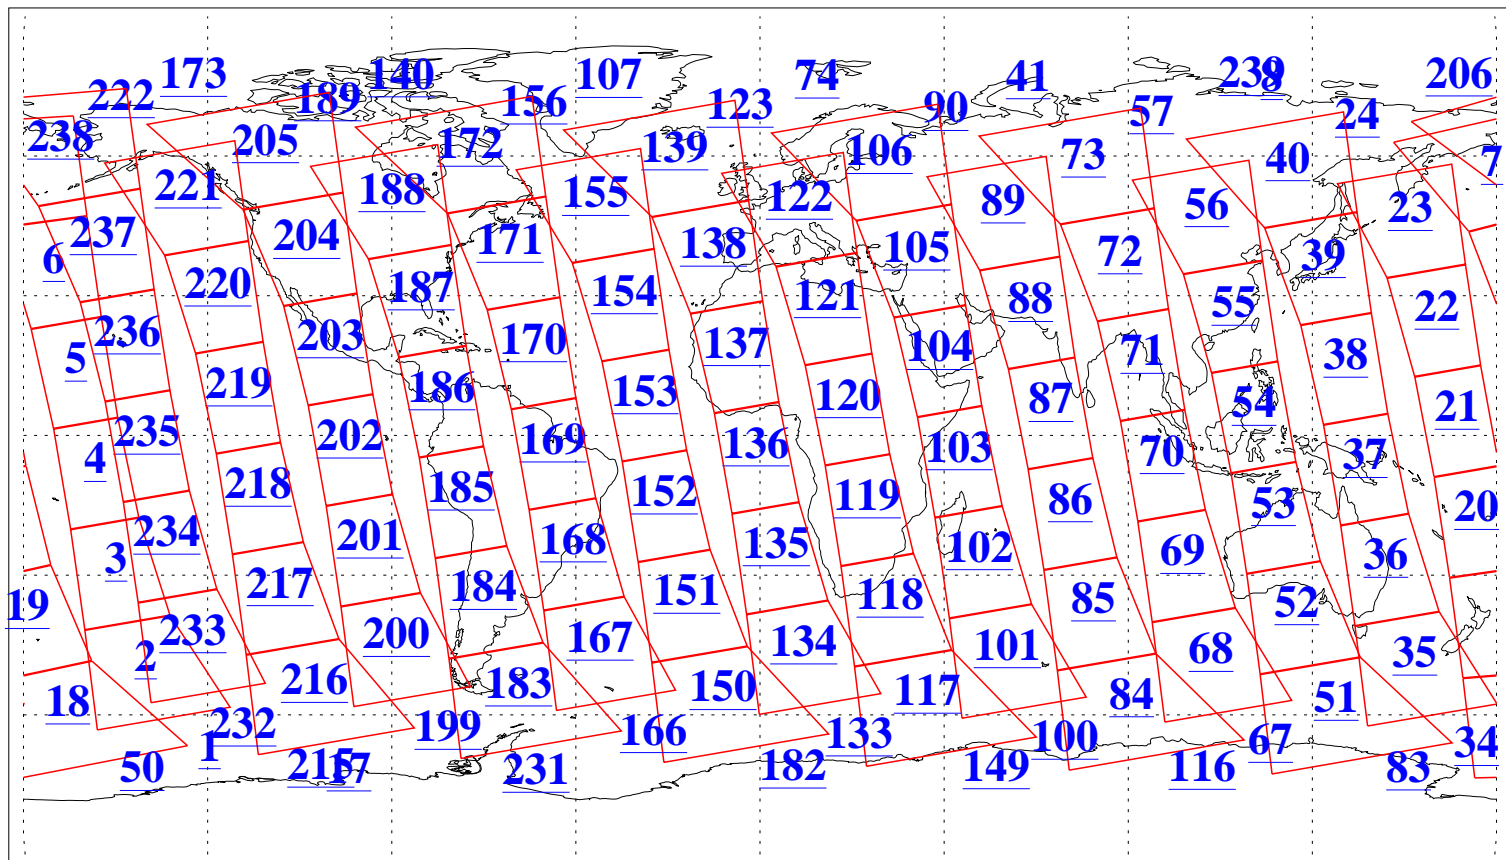

L1B Availability
AMSU Granules: 240
HSB Granules: 0
AIRS Granules: 240

30 Nov 2005
DoY 334
Aqua Day 1306
Granules: 1 to 120

Granules: 121 to 240

Legend: AMSU Available, HSB Available, AIRS Available

L1B Availability
AMSU Granules: 240
HSB Granules: 0
AIRS Granules: 240

30 Nov 2005
DoY 334
Aqua Day 1306

Ascending Granules

Descending Granules

Legend: AMSU Available, HSB Available, AIRS Available

L1B Availability
 AMSU Granules: 240
 HSB Granules: 0
 AIRS Granules: 240

30 Nov 2005
 DoY 334
 Aqua Day 1306

Northern Hemisphere Granules

Southern Hemisphere Granules

Legend: AMSU Available, HSB Available, AIRS Available