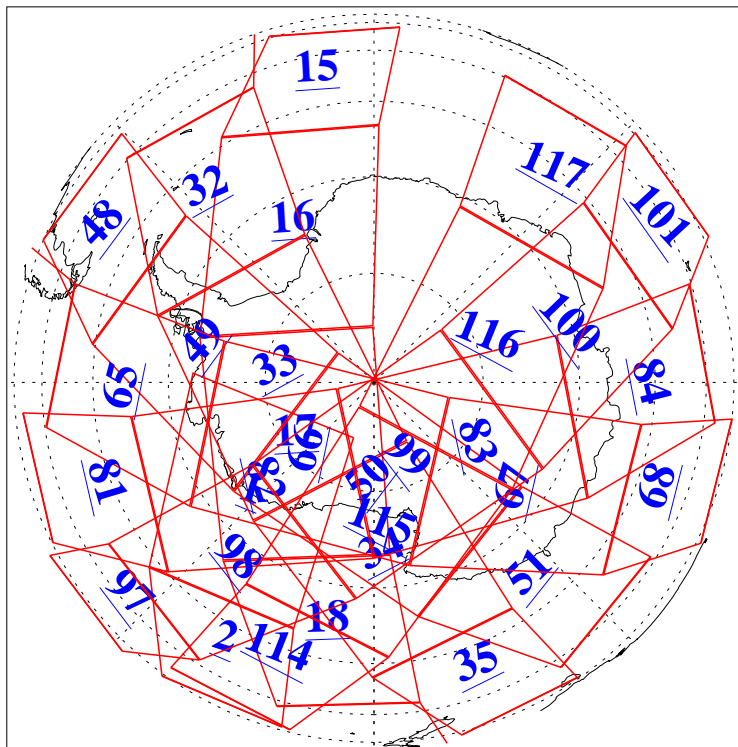

L1B Availability
AMSU Granules: 240
HSB Granules: 0
AIRS Granules: 240

30 Nov 2005
DoY 334
Aqua Day 1306
Granules: 1 to 120

Granules: 121 to 240

Legend: AMSU Available, HSB Available, AIRS Available

L1B Availability
AMSU Granules: 240
HSB Granules: 0
AIRS Granules: 240

30 Nov 2005
DoY 334
Aqua Day 1306

Ascending Granules

Descending Granules

Legend: AMSU Available, HSB Available, AIRS Available

L1B Availability
 AMSU Granules: 240
 HSB Granules: 0
 AIRS Granules: 240

30 Nov 2005
 DoY 334
 Aqua Day 1306

Northern Hemisphere Granules

Southern Hemisphere Granules

Legend: AMSU Available, HSB Available, AIRS Available