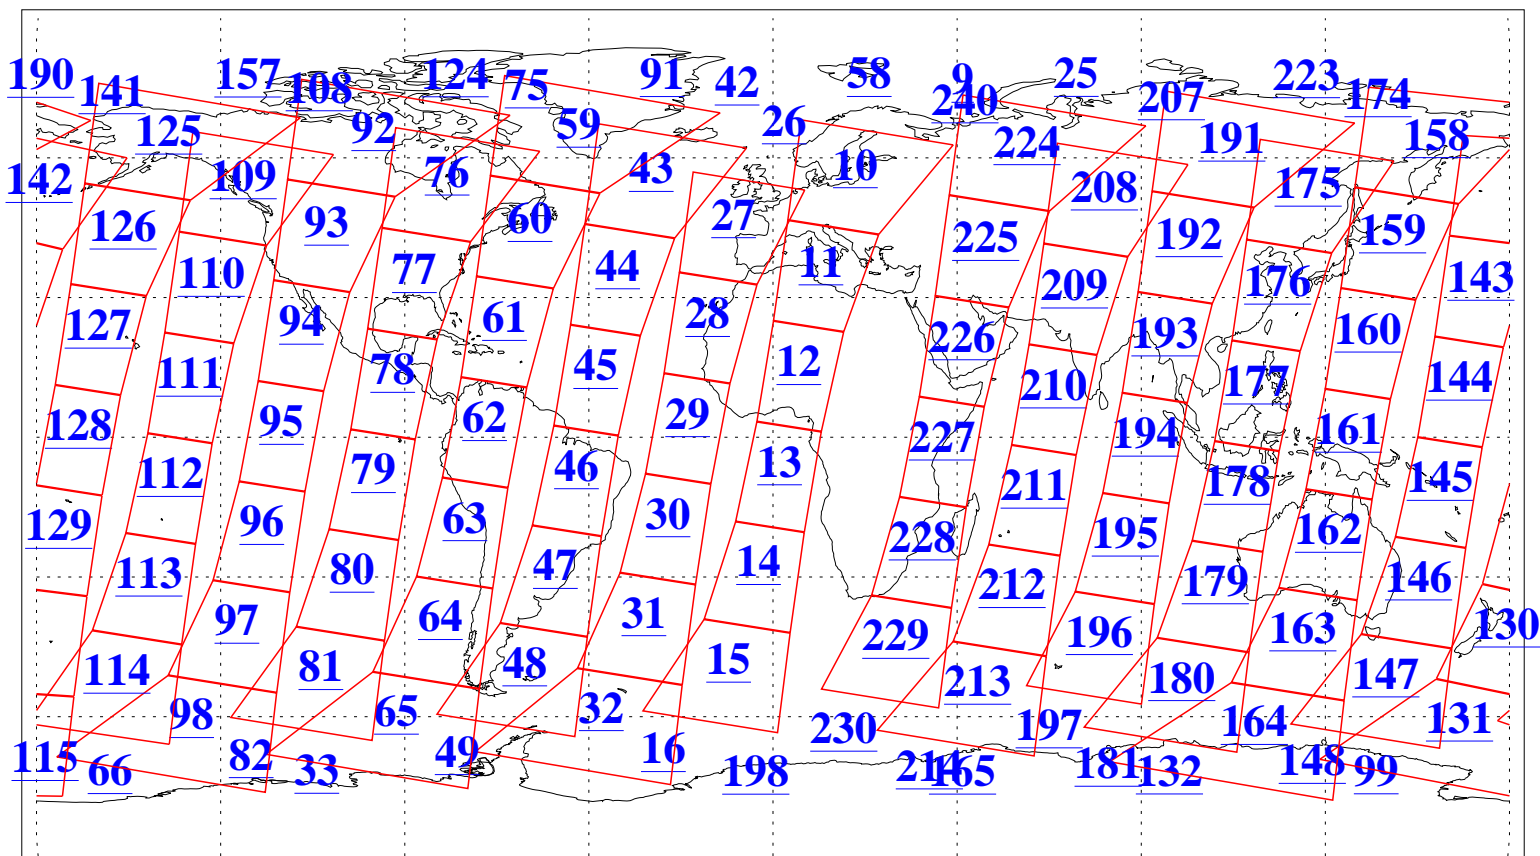

L1B Availability
AMSU Granules: 240
HSB Granules: 0
AIRS Granules: 240

30 Nov 2005
DoY 334
Aqua Day 1306
Granules: 1 to 120

Granules: 121 to 240

Legend: AMSU Available, HSB Available, AIRS Available

L1B Availability
AMSU Granules: 240
HSB Granules: 0
AIRS Granules: 240

30 Nov 2005
DoY 334
Aqua Day 1306

Ascending Granules

Descending Granules

Legend: AMSU Available, HSB Available, AIRS Available

L1B Availability
 AMSU Granules: 240
 HSB Granules: 0
 AIRS Granules: 240

30 Nov 2005
 DoY 334
 Aqua Day 1306

Northern Hemisphere Granules

Southern Hemisphere Granules

Legend: AMSU Available, HSB Available, AIRS Available