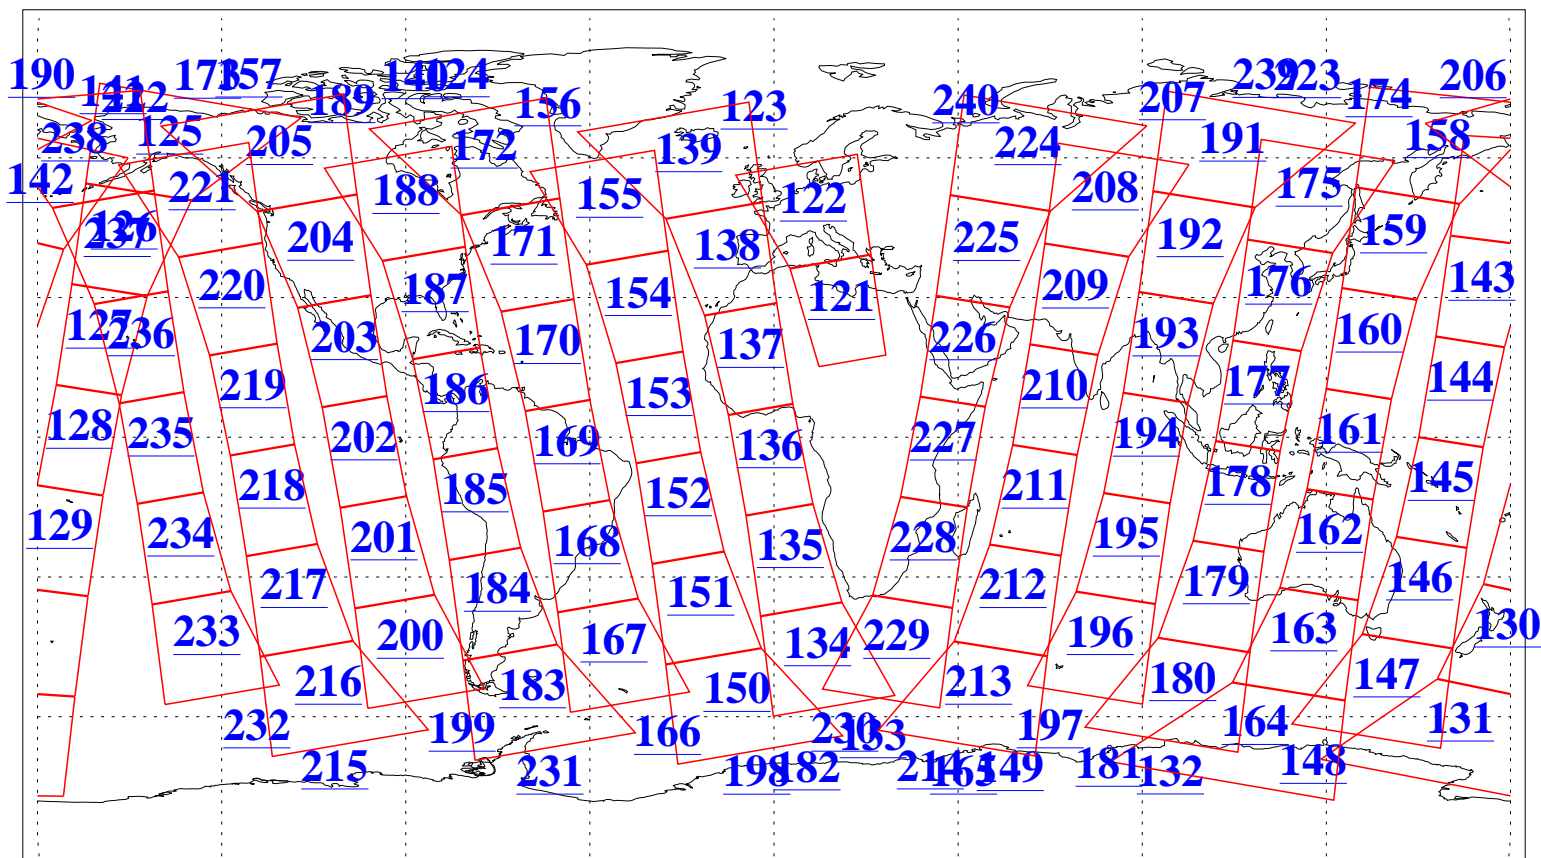

L1B Availability
AMSU Granules: 240
HSB Granules: 0
AIRS Granules: 240

30 Nov 2005
DoY 334
Aqua Day 1306
Granules: 1 to 120

Granules: 121 to 240

Legend: AMSU Available, HSB Available, AIRS Available

L1B Availability
AMSU Granules: 240
HSB Granules: 0
AIRS Granules: 240

30 Nov 2005
DoY 334
Aqua Day 1306

Ascending Granules

Descending Granules

Legend: AMSU Available, HSB Available, AIRS Available

L1B Availability
 AMSU Granules: 240
 HSB Granules: 0
 AIRS Granules: 240

30 Nov 2005
 DoY 334
 Aqua Day 1306

Northern Hemisphere Granules

Southern Hemisphere Granules

Legend: AMSU Available, HSB Available, AIRS Available