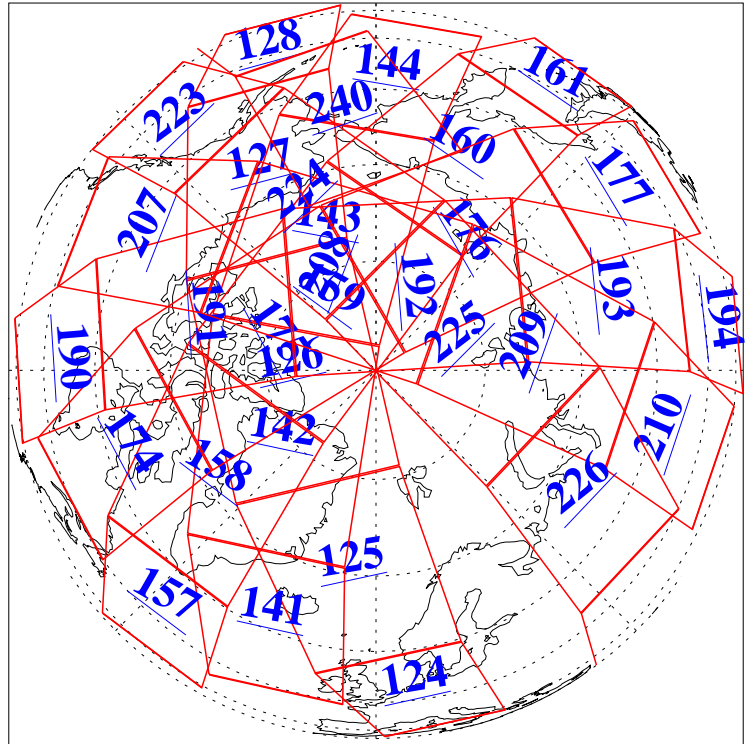

L1B Availability
AMSU Granules: 240
HSB Granules: 0
AIRS Granules: 240

28 Nov 2005
DoY 332
Aqua Day 1304
Granules: 1 to 120

Granules: 121 to 240

Legend: AMSU Available, HSB Available, AIRS Available

L1B Availability
 AMSU Granules: 240
 HSB Granules: 0
 AIRS Granules: 240

28 Nov 2005
 DoY 332
 Aqua Day 1304
 Ascending Granules

Descending Granules

Legend: AMSU Available, HSB Available, AIRS Available

L1B Availability
 AMSU Granules: 240
 HSB Granules: 0
 AIRS Granules: 240

28 Nov 2005
 DoY 332
 Aqua Day 1304

Northern Hemisphere Granules

Southern Hemisphere Granules

Legend: AMSU Available, HSB Available, AIRS Available