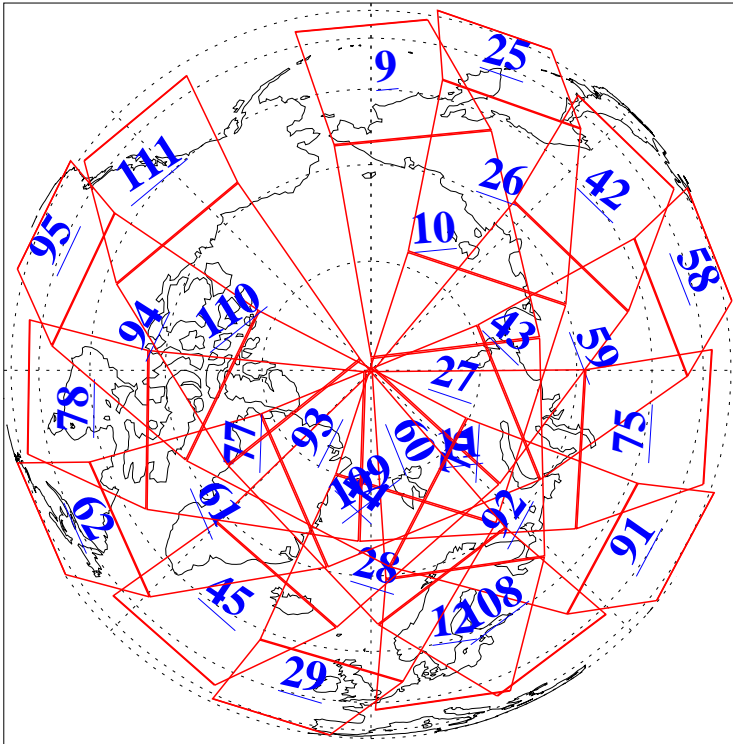

L1B Availability
AMSU Granules: 240
HSB Granules: 0
AIRS Granules: 240

28 Nov 2005
DoY 332
Aqua Day 1304
Granules: 1 to 120

Granules: 121 to 240

Legend: AMSU Available, HSB Available, AIRS Available

L1B Availability
 AMSU Granules: 240
 HSB Granules: 0
 AIRS Granules: 240

28 Nov 2005
 DoY 332
 Aqua Day 1304
 Ascending Granules

Descending Granules

Legend: AMSU Available, HSB Available, AIRS Available

L1B Availability
 AMSU Granules: 240
 HSB Granules: 0
 AIRS Granules: 240

28 Nov 2005
 DoY 332
 Aqua Day 1304

Northern Hemisphere Granules

Southern Hemisphere Granules

Legend: AMSU Available, HSB Available, AIRS Available