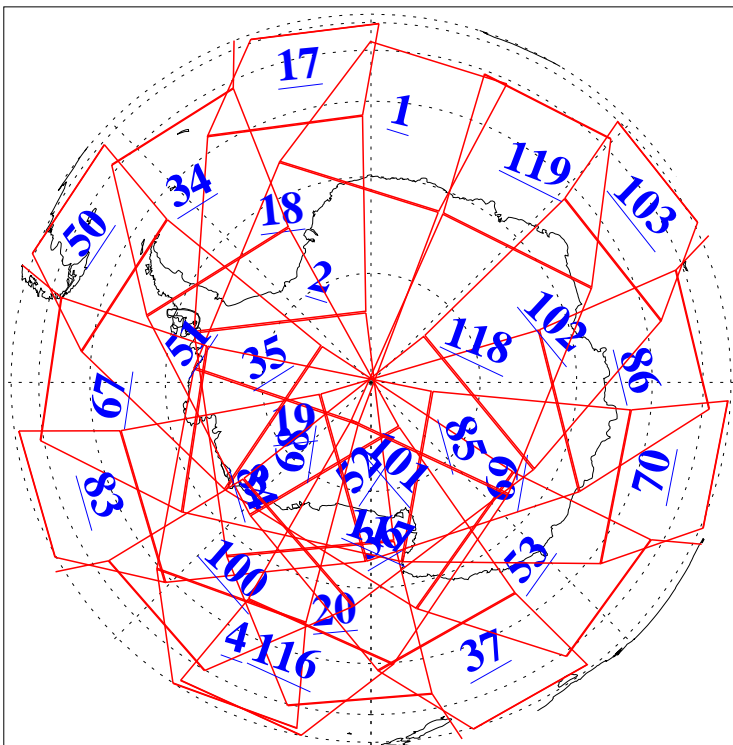

L1B Availability
AMSU Granules: 240
HSB Granules: 0
AIRS Granules: 240

28 Nov 2005
DoY 332
Aqua Day 1304
Granules: 1 to 120

Granules: 121 to 240

Legend: AMSU Available, HSB Available, AIRS Available

L1B Availability
 AMSU Granules: 240
 HSB Granules: 0
 AIRS Granules: 240

28 Nov 2005
 DoY 332
 Aqua Day 1304
 Ascending Granules

Descending Granules

Legend: AMSU Available, HSB Available, AIRS Available

L1B Availability
 AMSU Granules: 240
 HSB Granules: 0
 AIRS Granules: 240

28 Nov 2005
 DoY 332
 Aqua Day 1304

Northern Hemisphere Granules

Southern Hemisphere Granules

Legend: AMSU Available, HSB Available, AIRS Available