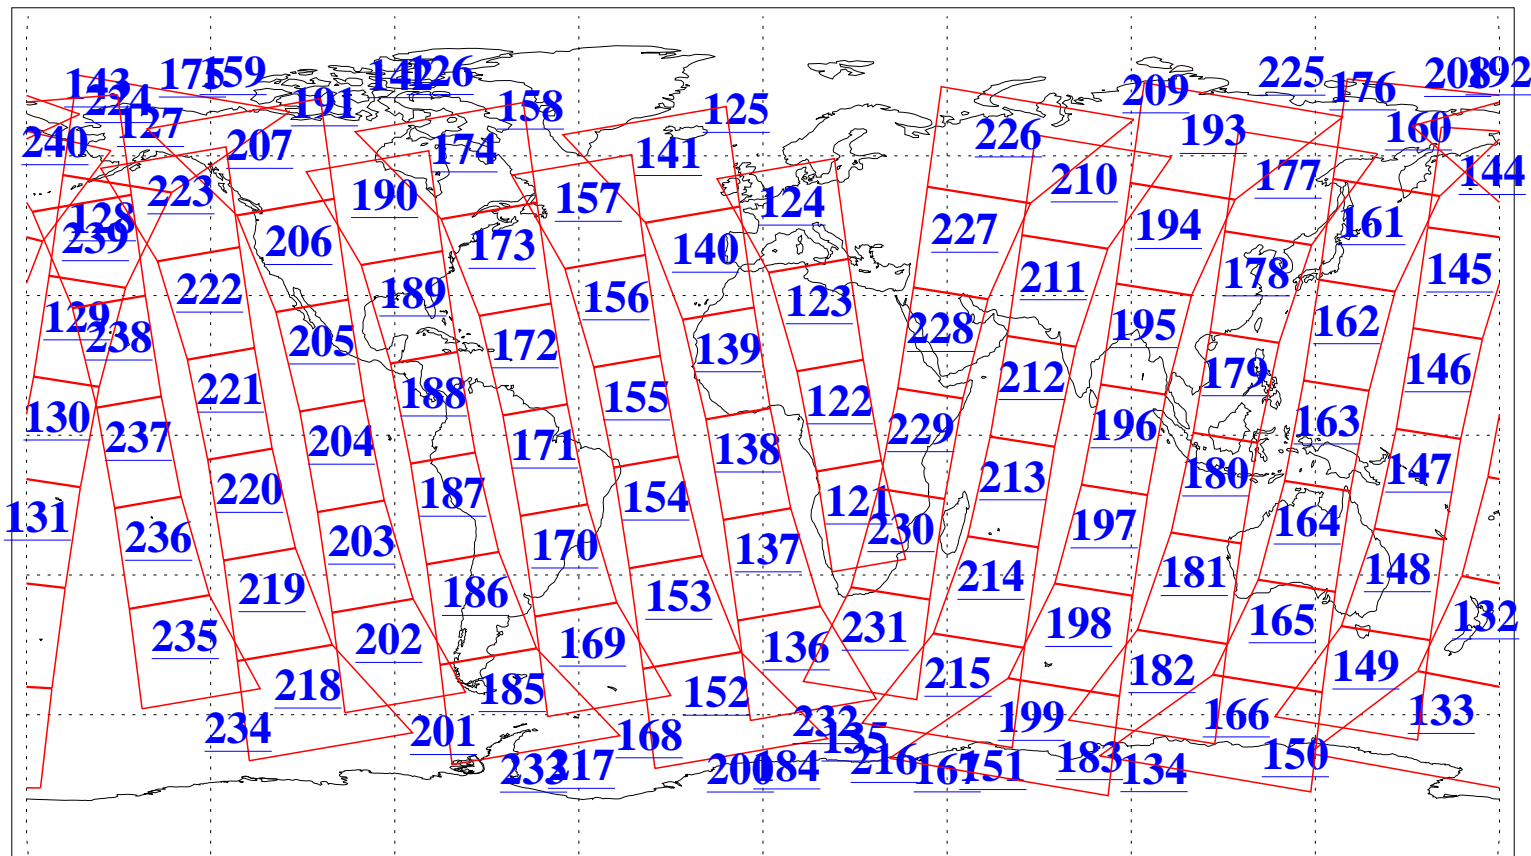

L1B Availability
AMSU Granules: 240
HSB Granules: 0
AIRS Granules: 240

28 Nov 2005
DoY 332
Aqua Day 1304
Granules: 1 to 120

Granules: 121 to 240

Legend: AMSU Available, HSB Available, AIRS Available

L1B Availability
 AMSU Granules: 240
 HSB Granules: 0
 AIRS Granules: 240

28 Nov 2005
 DoY 332
 Aqua Day 1304
 Ascending Granules

Descending Granules

Legend: AMSU Available, HSB Available, AIRS Available

L1B Availability
 AMSU Granules: 240
 HSB Granules: 0
 AIRS Granules: 240

28 Nov 2005
 DoY 332
 Aqua Day 1304

Northern Hemisphere Granules

Southern Hemisphere Granules

Legend: AMSU Available, HSB Available, AIRS Available