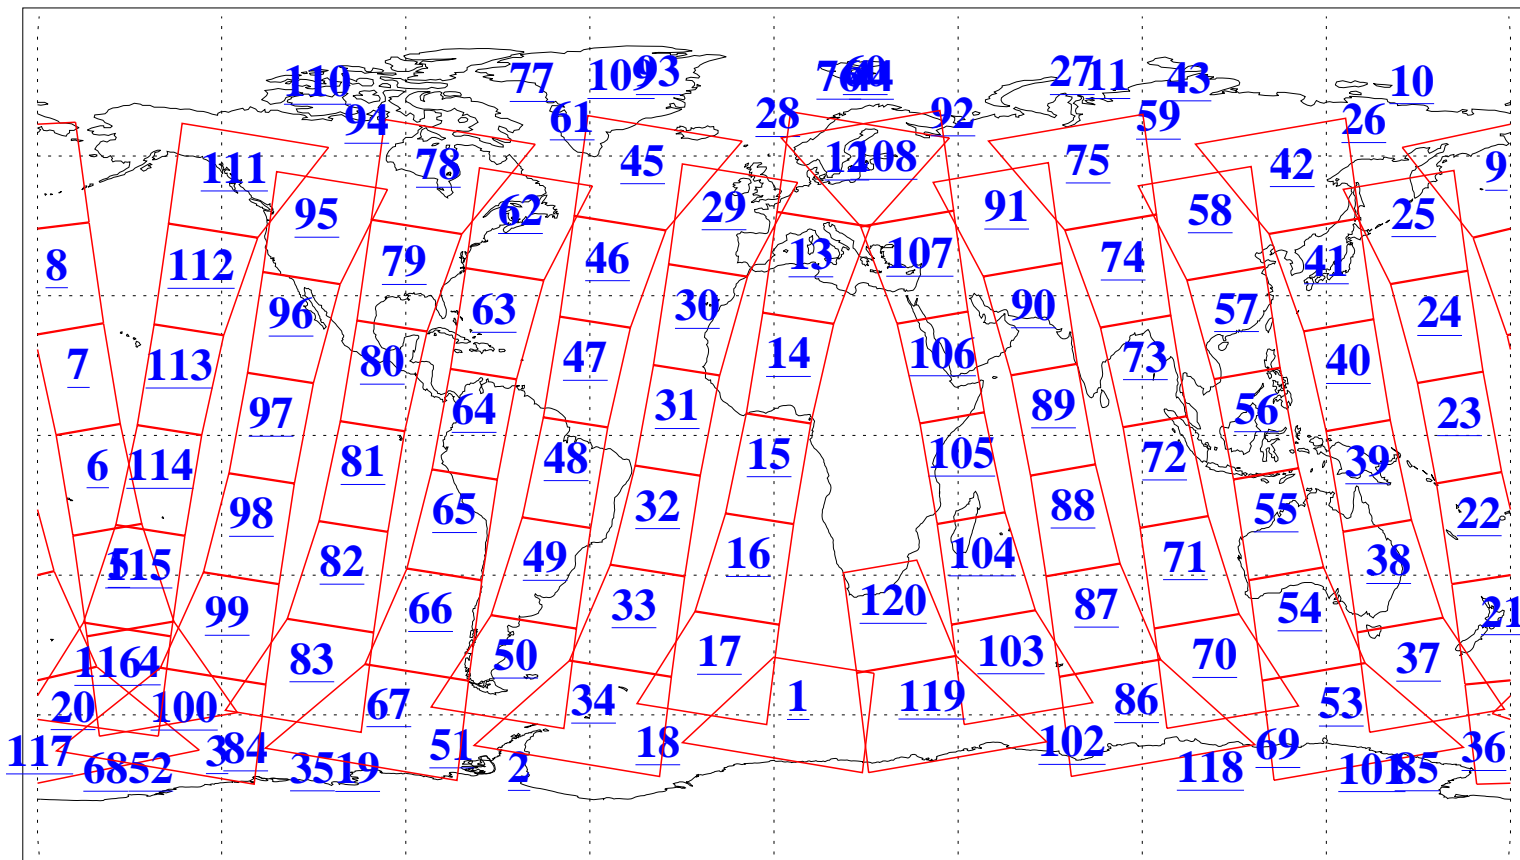

L1B Availability
AMSU Granules: 240
HSB Granules: 0
AIRS Granules: 240

28 Nov 2005
DoY 332
Aqua Day 1304
Granules: 1 to 120

Granules: 121 to 240

Legend: AMSU Available, HSB Available, AIRS Available

L1B Availability
 AMSU Granules: 240
 HSB Granules: 0
 AIRS Granules: 240

28 Nov 2005
 DoY 332
 Aqua Day 1304
 Ascending Granules

Descending Granules

Legend: AMSU Available, HSB Available, AIRS Available

L1B Availability
 AMSU Granules: 240
 HSB Granules: 0
 AIRS Granules: 240

28 Nov 2005
 DoY 332
 Aqua Day 1304

Northern Hemisphere Granules

Southern Hemisphere Granules

Legend: AMSU Available, HSB Available, AIRS Available