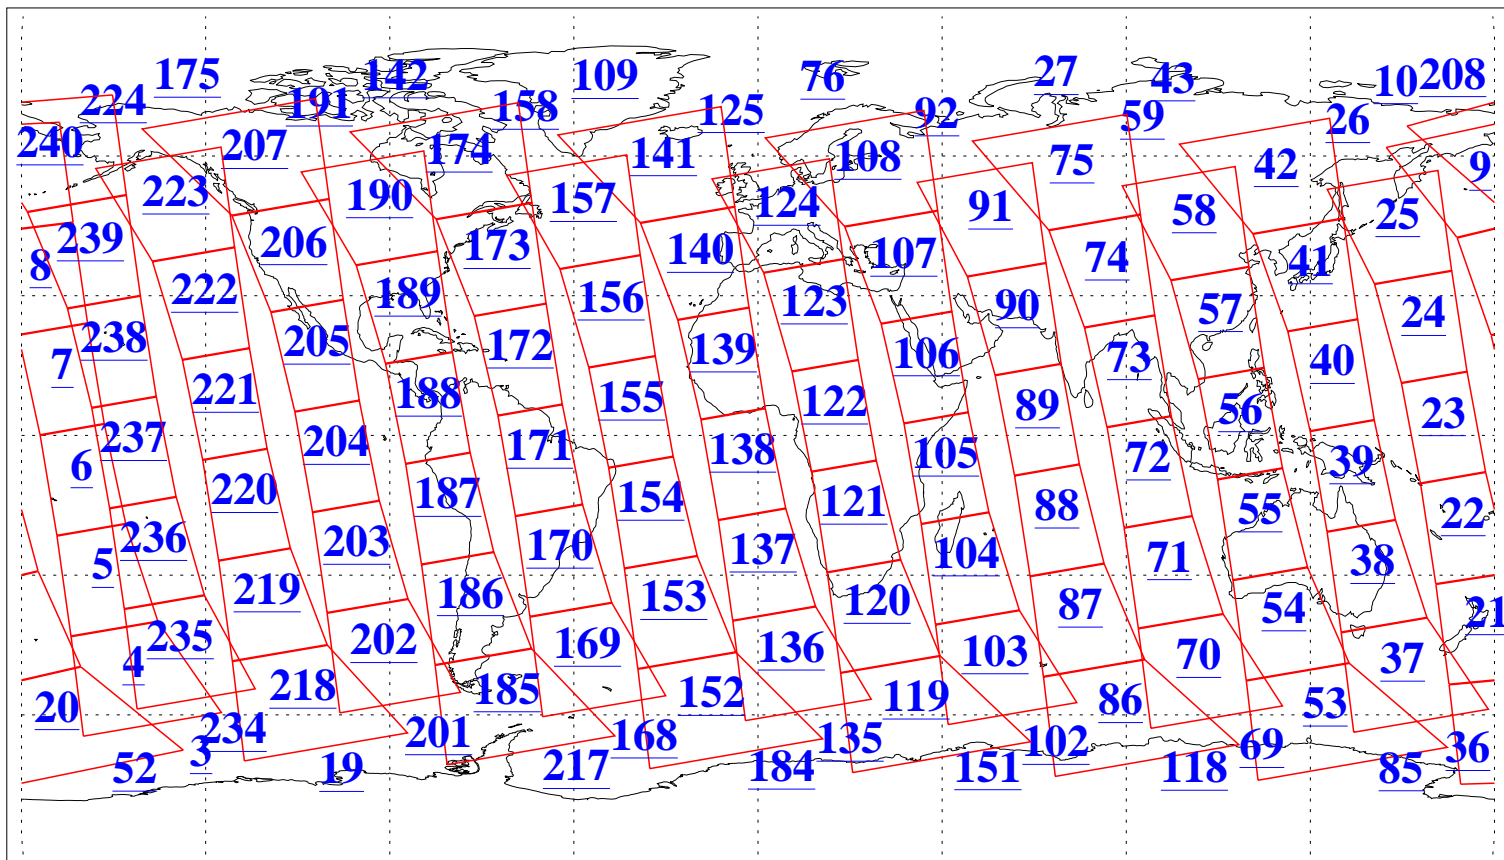

L1B Availability
AMSU Granules: 240
HSB Granules: 0
AIRS Granules: 240

28 Nov 2005
DoY 332
Aqua Day 1304
Granules: 1 to 120

Granules: 121 to 240

Legend: AMSU Available, HSB Available, AIRS Available

L1B Availability
 AMSU Granules: 240
 HSB Granules: 0
 AIRS Granules: 240

28 Nov 2005
 DoY 332
 Aqua Day 1304
 Ascending Granules

Descending Granules

Legend: AMSU Available, HSB Available, AIRS Available

L1B Availability
 AMSU Granules: 240
 HSB Granules: 0
 AIRS Granules: 240

28 Nov 2005
 DoY 332
 Aqua Day 1304

Northern Hemisphere Granules

Southern Hemisphere Granules

Legend: AMSU Available, HSB Available, AIRS Available