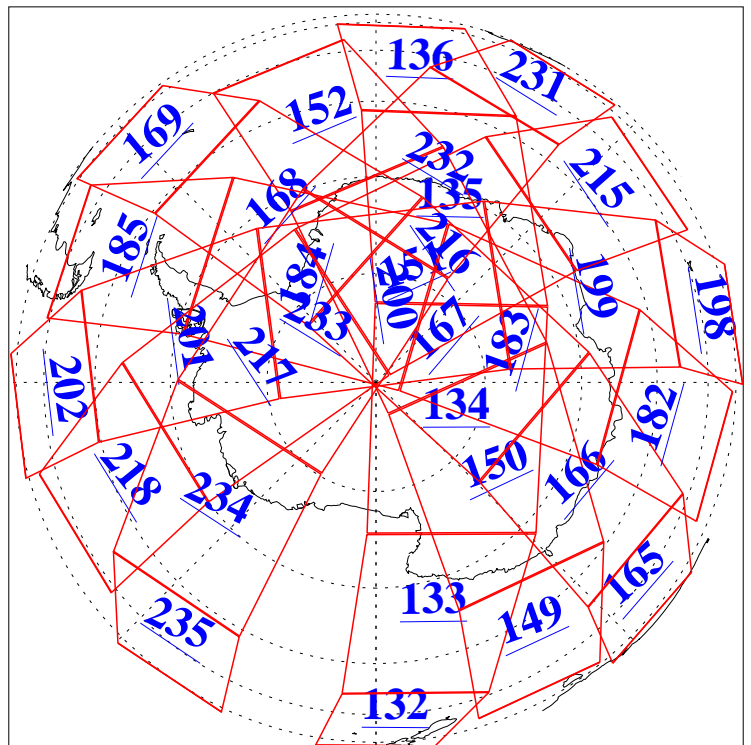

Legend: AMSU Available, HSB Available, AIRS Available