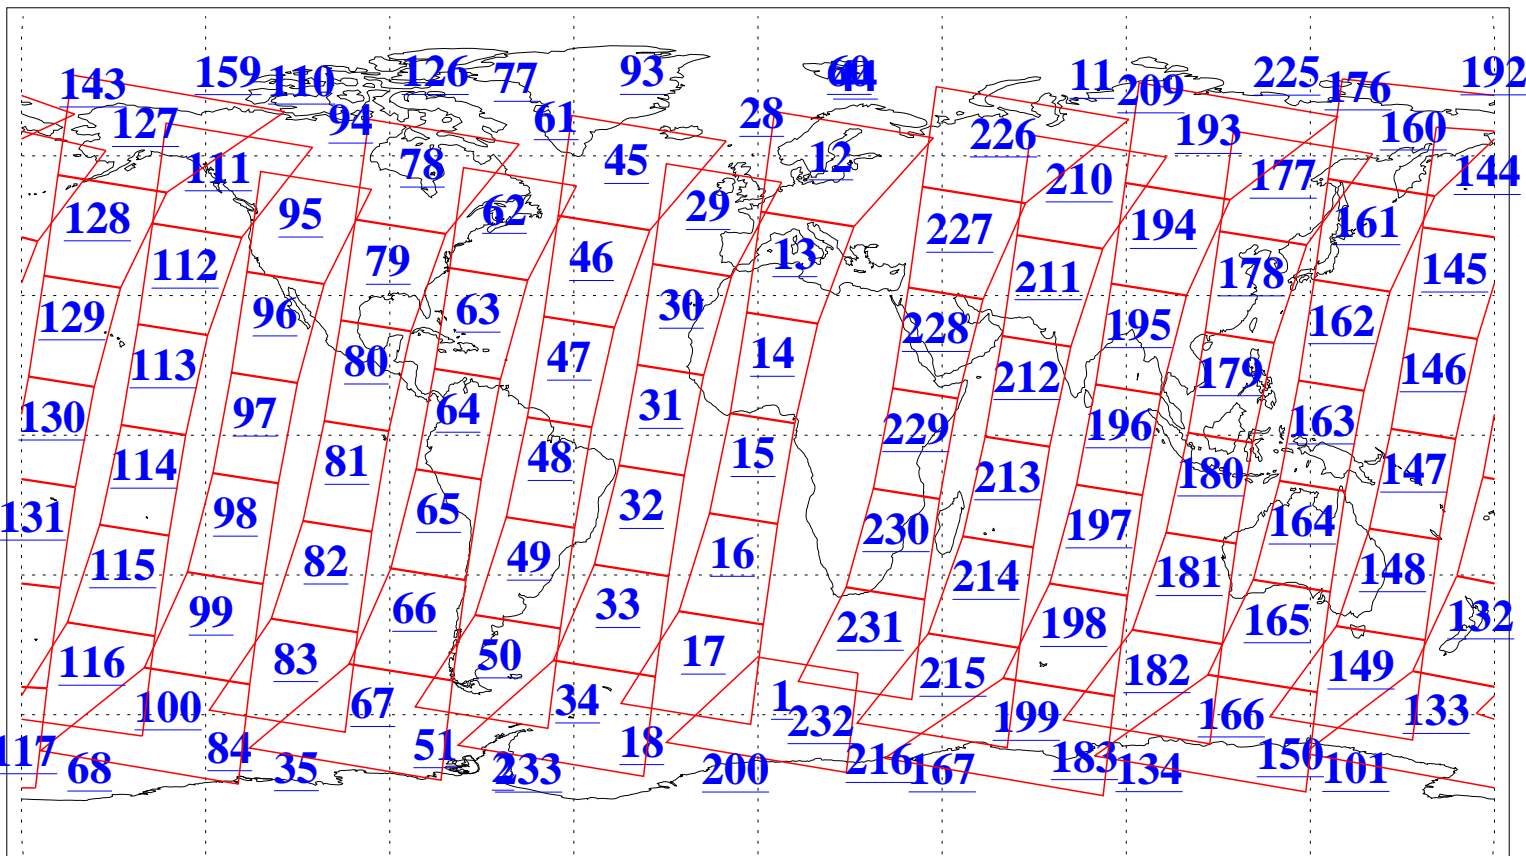

L1B Availability
AMSU Granules: 240
HSB Granules: 0
AIRS Granules: 240

28 Nov 2005
DoY 332
Aqua Day 1304
Granules: 1 to 120

Granules: 121 to 240

Legend: AMSU Available, HSB Available, AIRS Available

L1B Availability
 AMSU Granules: 240
 HSB Granules: 0
 AIRS Granules: 240

28 Nov 2005
 DoY 332
 Aqua Day 1304
 Ascending Granules

Descending Granules

Legend: AMSU Available, HSB Available, AIRS Available

L1B Availability
 AMSU Granules: 240
 HSB Granules: 0
 AIRS Granules: 240

28 Nov 2005
 DoY 332
 Aqua Day 1304

Northern Hemisphere Granules

Southern Hemisphere Granules

Legend: AMSU Available, HSB Available, AIRS Available