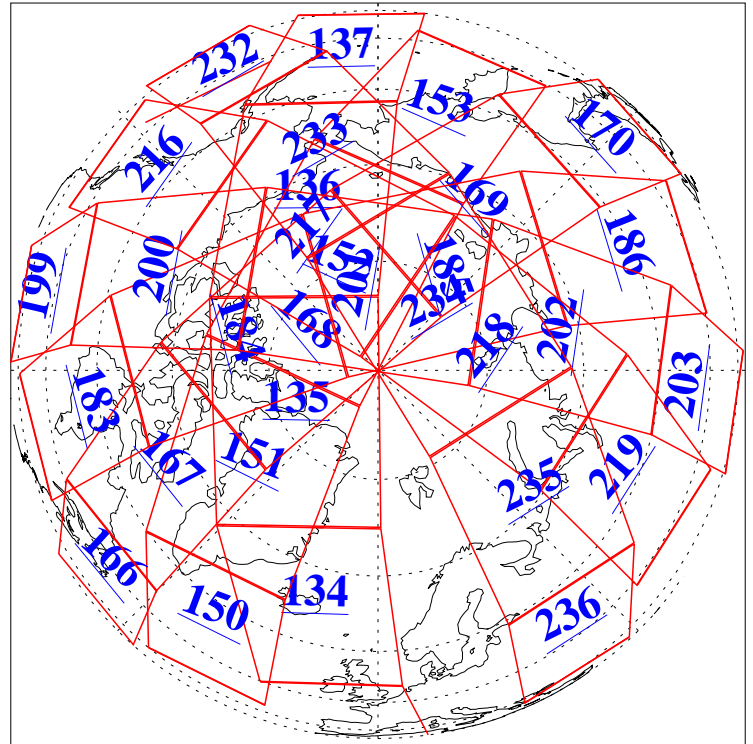

L1B Availability
AMSU Granules: 240
HSB Granules: 0
AIRS Granules: 240

27 Nov 2005
DoY 331
Aqua Day 1303
Granules: 1 to 120

Granules: 121 to 240

Legend: AMSU Available, HSB Available, AIRS Available

L1B Availability
AMSU Granules: 240
HSB Granules: 0
AIRS Granules: 240

27 Nov 2005
DoY 331
Aqua Day 1303
Ascending Granules

Descending Granules

Legend: AMSU Available, HSB Available, AIRS Available

L1B Availability
 AMSU Granules: 240
 HSB Granules: 0
 AIRS Granules: 240

27 Nov 2005
 DoY 331
 Aqua Day 1303

Northern Hemisphere Granules

Southern Hemisphere Granules

Legend: AMSU Available, HSB Available, AIRS Available