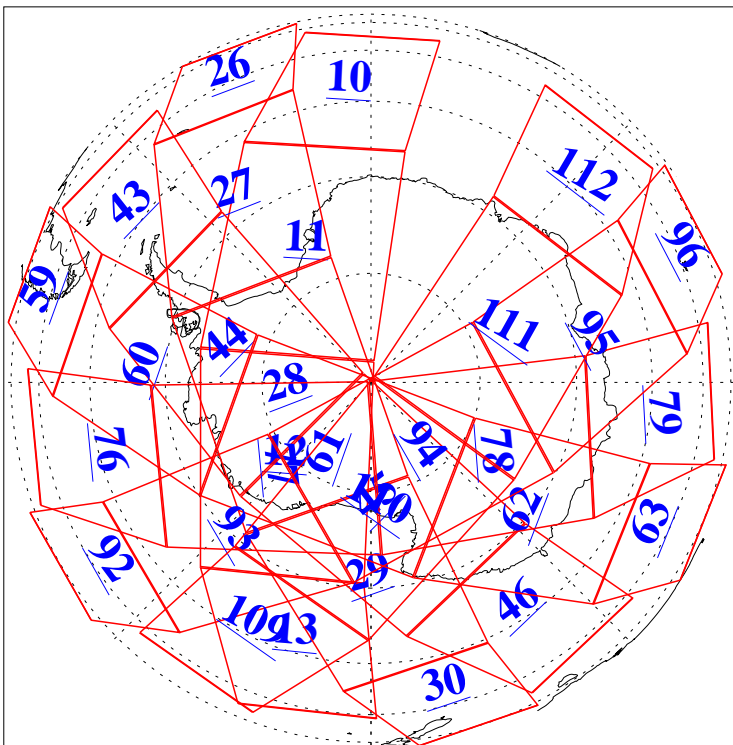

L1B Availability
AMSU Granules: 240
HSB Granules: 0
AIRS Granules: 240

27 Nov 2005
DoY 331
Aqua Day 1303
Granules: 1 to 120

Granules: 121 to 240

Legend: AMSU Available, HSB Available, AIRS Available

L1B Availability
AMSU Granules: 240
HSB Granules: 0
AIRS Granules: 240

27 Nov 2005
DoY 331
Aqua Day 1303
Ascending Granules

Descending Granules

Legend: AMSU Available, HSB Available, AIRS Available

L1B Availability
 AMSU Granules: 240
 HSB Granules: 0
 AIRS Granules: 240

27 Nov 2005
 DoY 331
 Aqua Day 1303

Northern Hemisphere Granules

Southern Hemisphere Granules

Legend: AMSU Available, HSB Available, AIRS Available