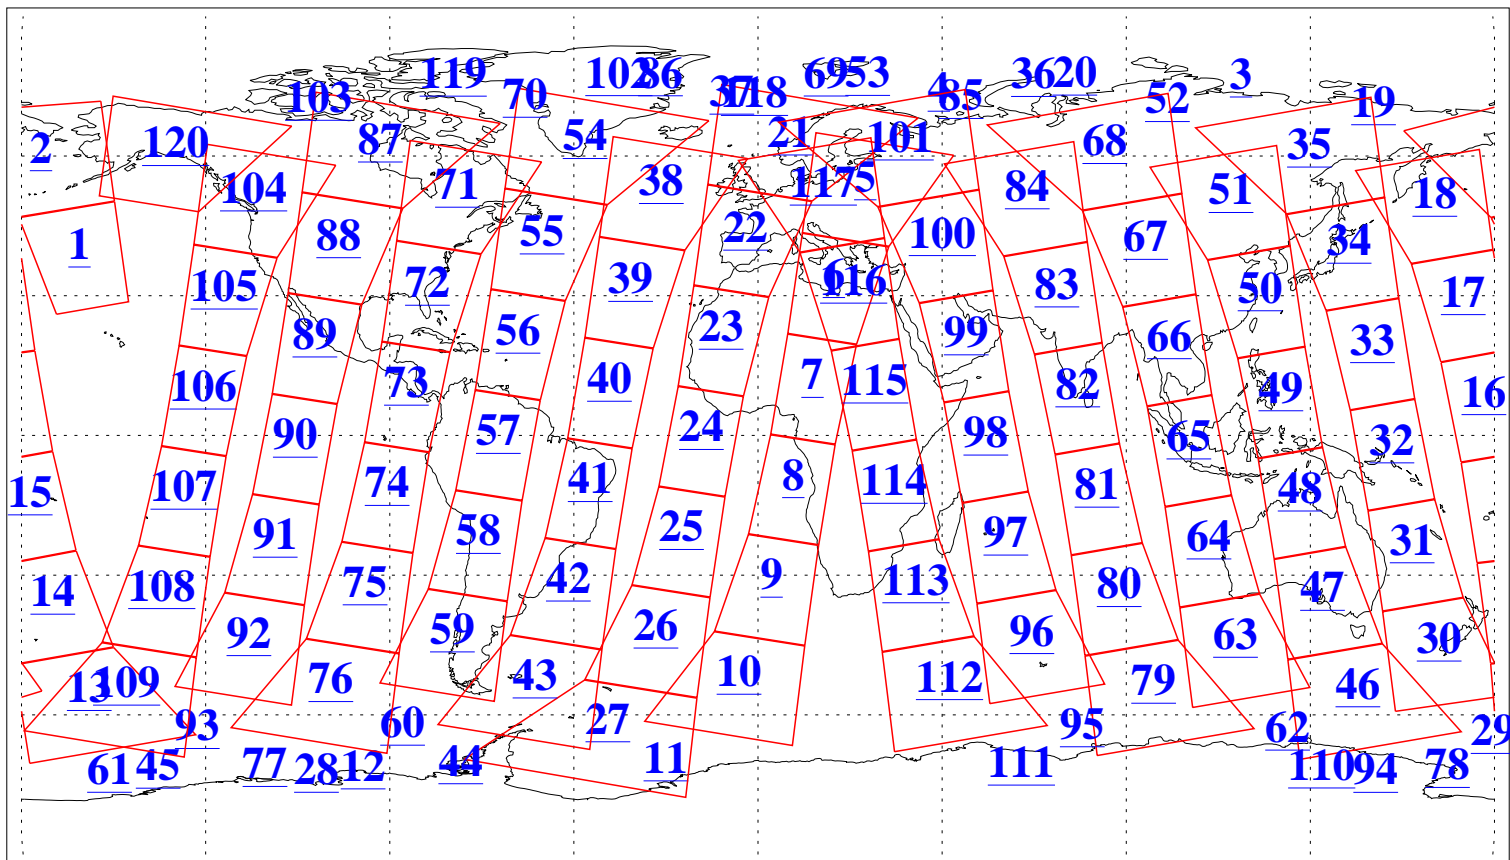

L1B Availability
AMSU Granules: 240
HSB Granules: 0
AIRS Granules: 240

27 Nov 2005
DoY 331
Aqua Day 1303
Granules: 1 to 120

Granules: 121 to 240

Legend: AMSU Available, HSB Available, AIRS Available

L1B Availability
AMSU Granules: 240
HSB Granules: 0
AIRS Granules: 240

27 Nov 2005
DoY 331
Aqua Day 1303
Ascending Granules

Descending Granules

Legend: AMSU Available, HSB Available, AIRS Available

L1B Availability
 AMSU Granules: 240
 HSB Granules: 0
 AIRS Granules: 240

27 Nov 2005
 DoY 331
 Aqua Day 1303

Northern Hemisphere Granules

Southern Hemisphere Granules

Legend: AMSU Available, HSB Available, AIRS Available