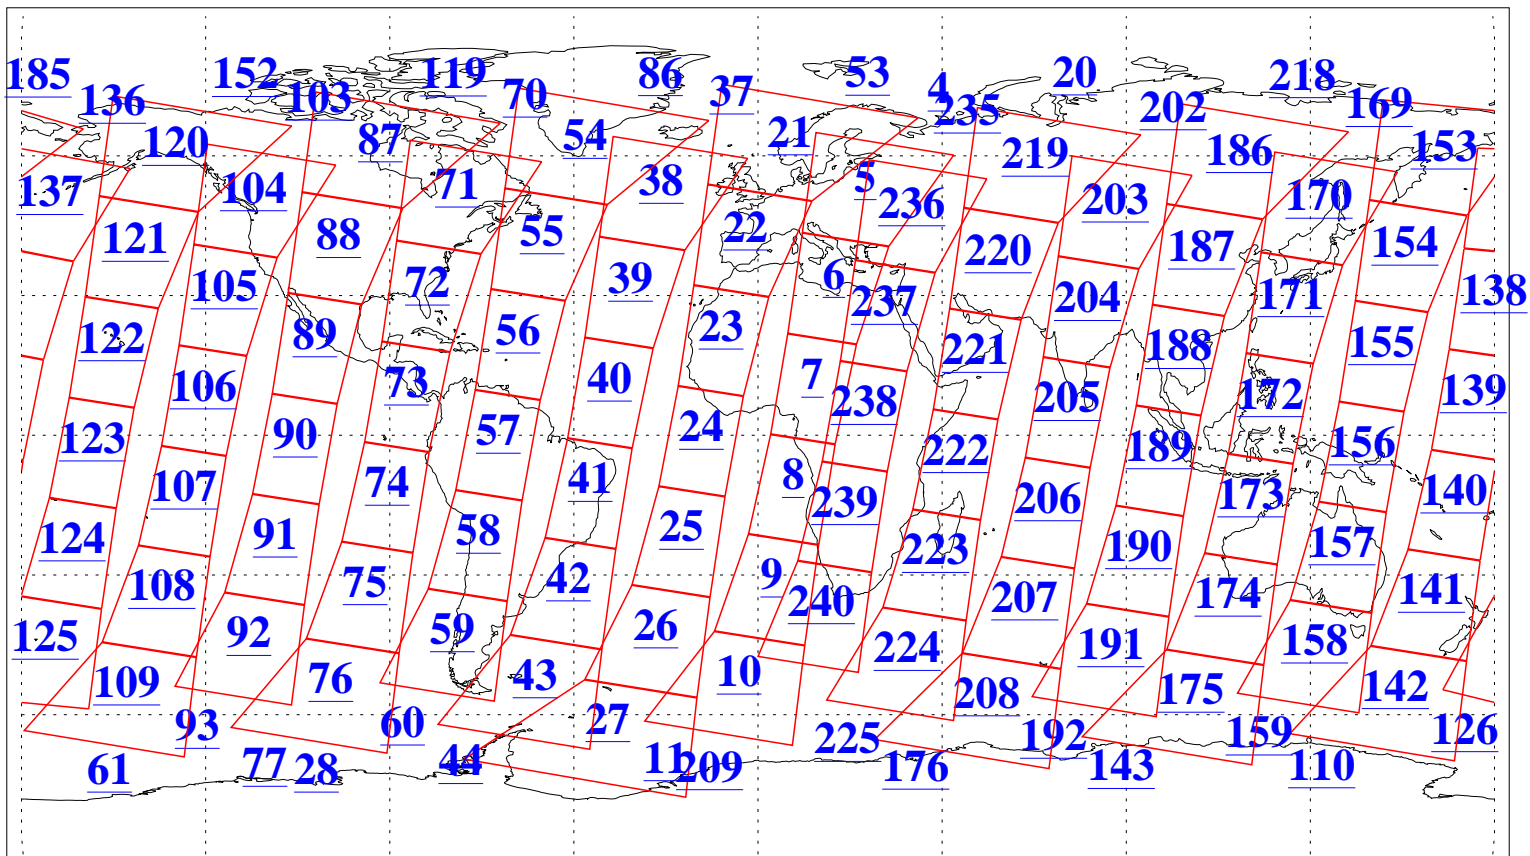

L1B Availability
AMSU Granules: 240
HSB Granules: 0
AIRS Granules: 240

27 Nov 2005
DoY 331
Aqua Day 1303
Granules: 1 to 120

Granules: 121 to 240

Legend: AMSU Available, HSB Available, AIRS Available

L1B Availability
AMSU Granules: 240
HSB Granules: 0
AIRS Granules: 240

27 Nov 2005
DoY 331
Aqua Day 1303
Ascending Granules

Descending Granules

Legend: AMSU Available, HSB Available, AIRS Available

L1B Availability
 AMSU Granules: 240
 HSB Granules: 0
 AIRS Granules: 240

27 Nov 2005
 DoY 331
 Aqua Day 1303

Northern Hemisphere Granules

Southern Hemisphere Granules

Legend: AMSU Available, HSB Available, AIRS Available