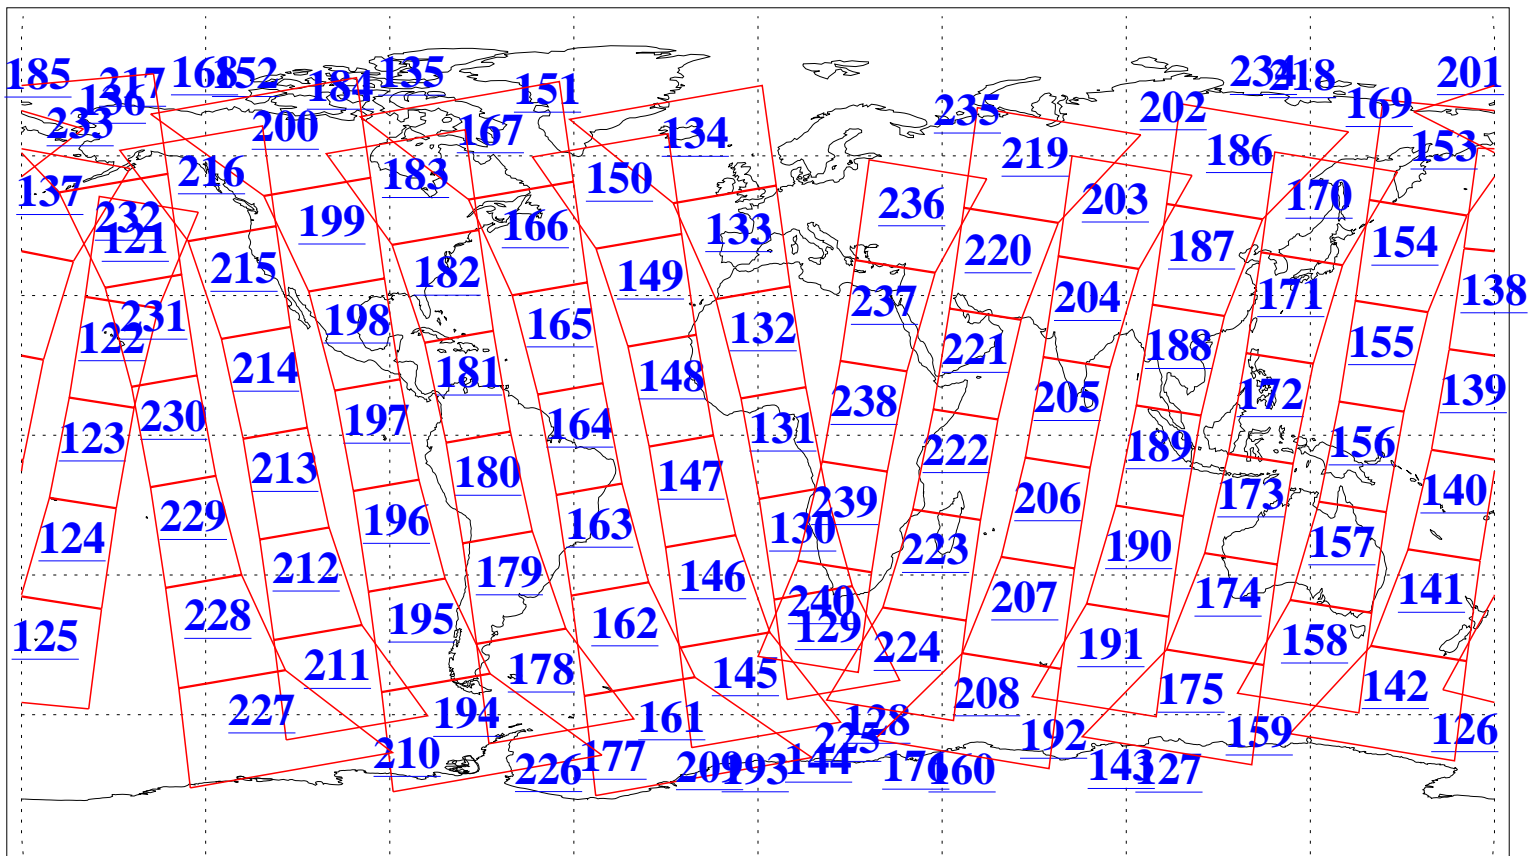

L1B Availability
AMSU Granules: 240
HSB Granules: 0
AIRS Granules: 240

27 Nov 2005
DoY 331
Aqua Day 1303
Granules: 1 to 120

Granules: 121 to 240

Legend: AMSU Available, HSB Available, AIRS Available

L1B Availability
AMSU Granules: 240
HSB Granules: 0
AIRS Granules: 240

27 Nov 2005
DoY 331
Aqua Day 1303
Ascending Granules

Descending Granules

Legend: AMSU Available, HSB Available, AIRS Available

L1B Availability
 AMSU Granules: 240
 HSB Granules: 0
 AIRS Granules: 240

27 Nov 2005
 DoY 331
 Aqua Day 1303