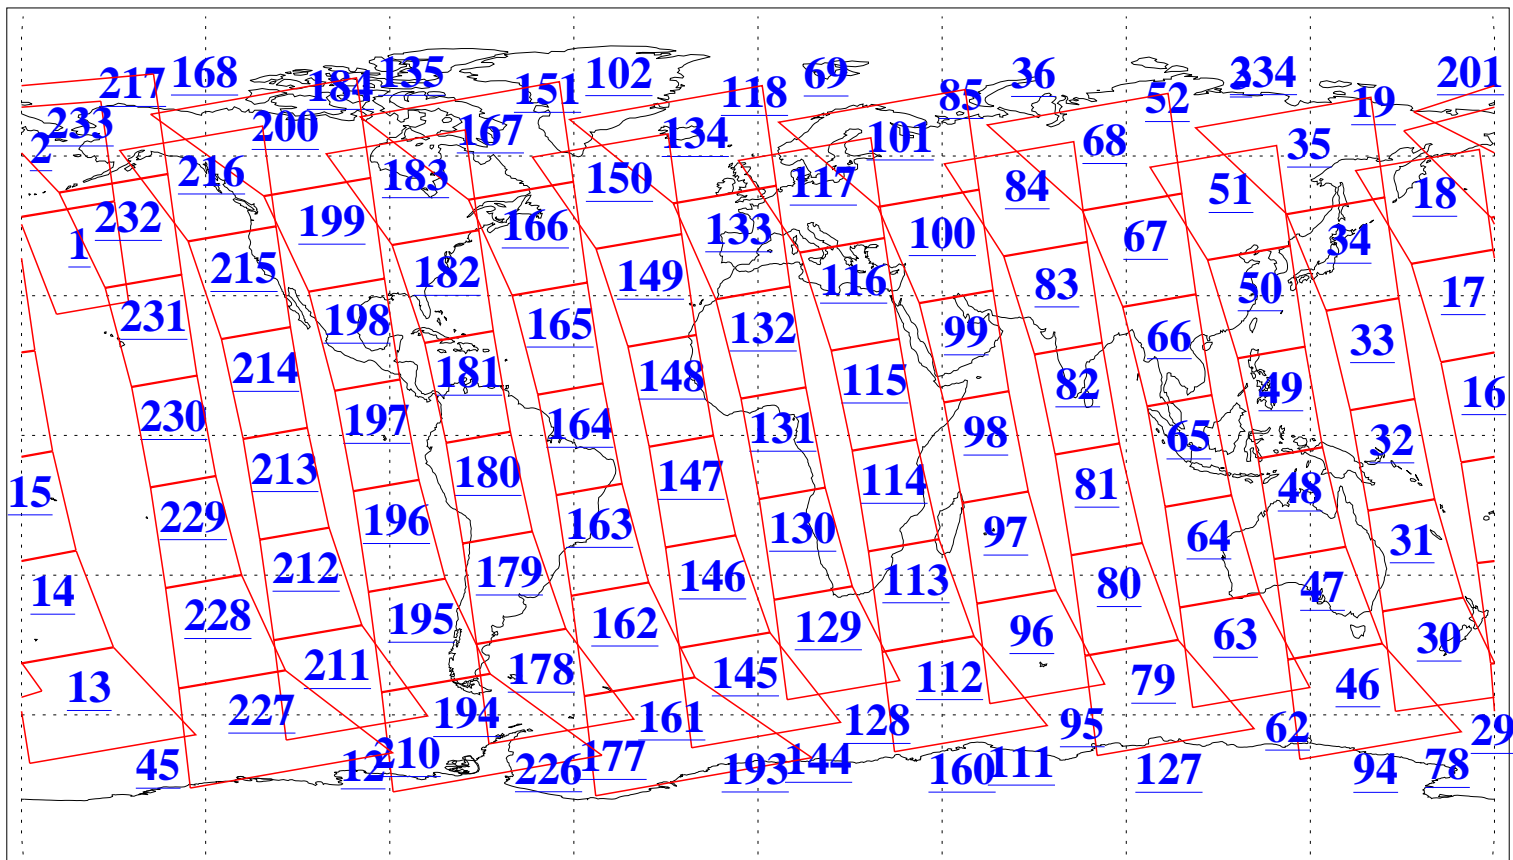

L1B Availability
AMSU Granules: 240
HSB Granules: 0
AIRS Granules: 240

27 Nov 2005
DoY 331
Aqua Day 1303
Granules: 1 to 120

Granules: 121 to 240

Legend: AMSU Available, HSB Available, AIRS Available

L1B Availability
AMSU Granules: 240
HSB Granules: 0
AIRS Granules: 240

27 Nov 2005
DoY 331
Aqua Day 1303
Ascending Granules

Descending Granules

Legend: AMSU Available, HSB Available, AIRS Available

L1B Availability
 AMSU Granules: 240
 HSB Granules: 0
 AIRS Granules: 240

27 Nov 2005
 DoY 331
 Aqua Day 1303

Northern Hemisphere Granules

Southern Hemisphere Granules

Legend: AMSU Available, HSB Available, AIRS Available