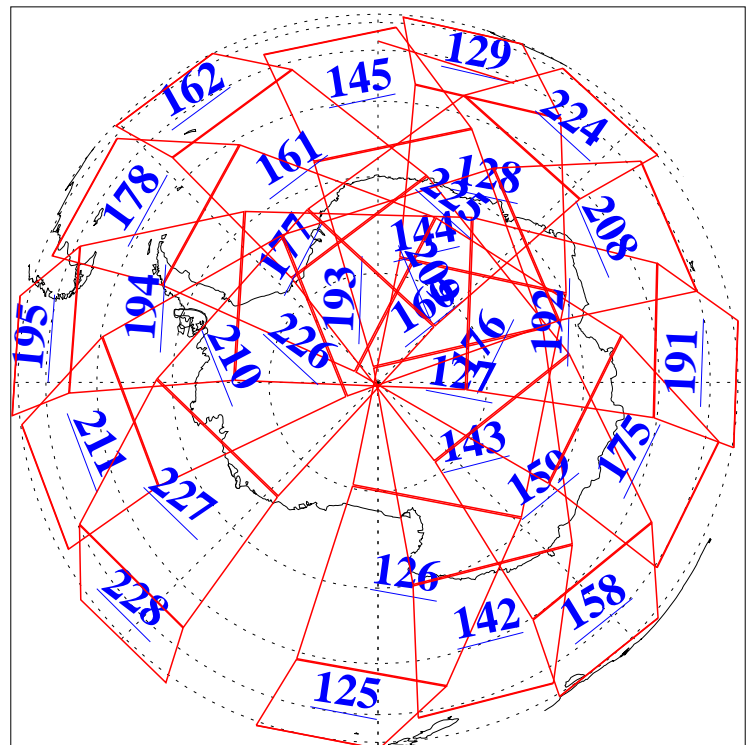

L1B Availability
AMSU Granules: 240
HSB Granules: 0
AIRS Granules: 240

27 Nov 2005
DoY 331
Aqua Day 1303
Granules: 1 to 120

Granules: 121 to 240

Legend: AMSU Available, HSB Available, AIRS Available

L1B Availability
AMSU Granules: 240
HSB Granules: 0
AIRS Granules: 240

27 Nov 2005
DoY 331
Aqua Day 1303
Ascending Granules

Descending Granules

Legend: AMSU Available, HSB Available, AIRS Available

L1B Availability
 AMSU Granules: 240
 HSB Granules: 0
 AIRS Granules: 240

27 Nov 2005
 DoY 331
 Aqua Day 1303

Northern Hemisphere Granules

Southern Hemisphere Granules

Legend: AMSU Available, HSB Available, AIRS Available