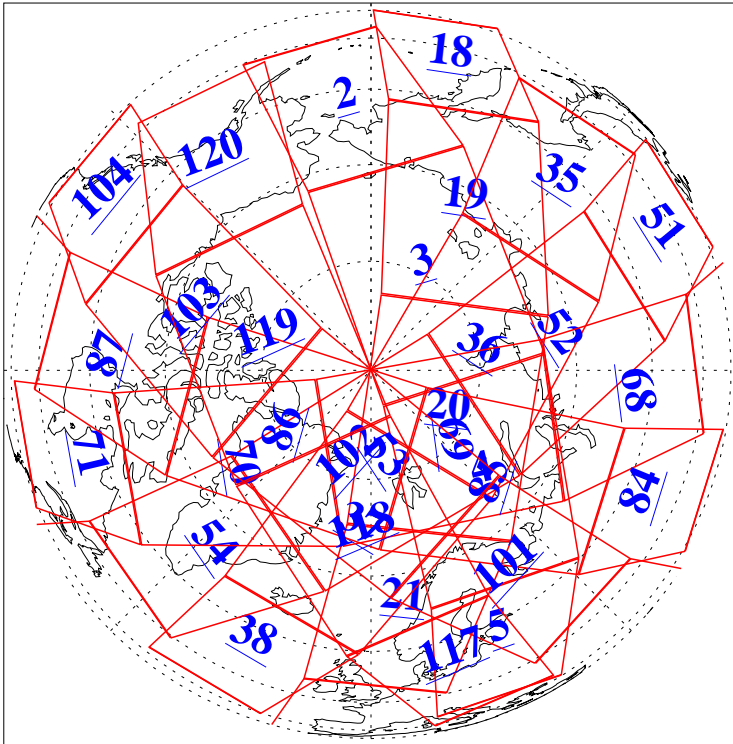

L1B Availability
AMSU Granules: 240
HSB Granules: 0
AIRS Granules: 240

27 Nov 2005
DoY 331
Aqua Day 1303
Granules: 1 to 120

Granules: 121 to 240

Legend: AMSU Available, HSB Available, AIRS Available

L1B Availability
AMSU Granules: 240
HSB Granules: 0
AIRS Granules: 240

27 Nov 2005
DoY 331
Aqua Day 1303
Ascending Granules

Descending Granules

Legend: AMSU Available, HSB Available, AIRS Available

L1B Availability
 AMSU Granules: 240
 HSB Granules: 0
 AIRS Granules: 240

27 Nov 2005
 DoY 331
 Aqua Day 1303

Northern Hemisphere Granules

Southern Hemisphere Granules

Legend: AMSU Available, HSB Available, AIRS Available