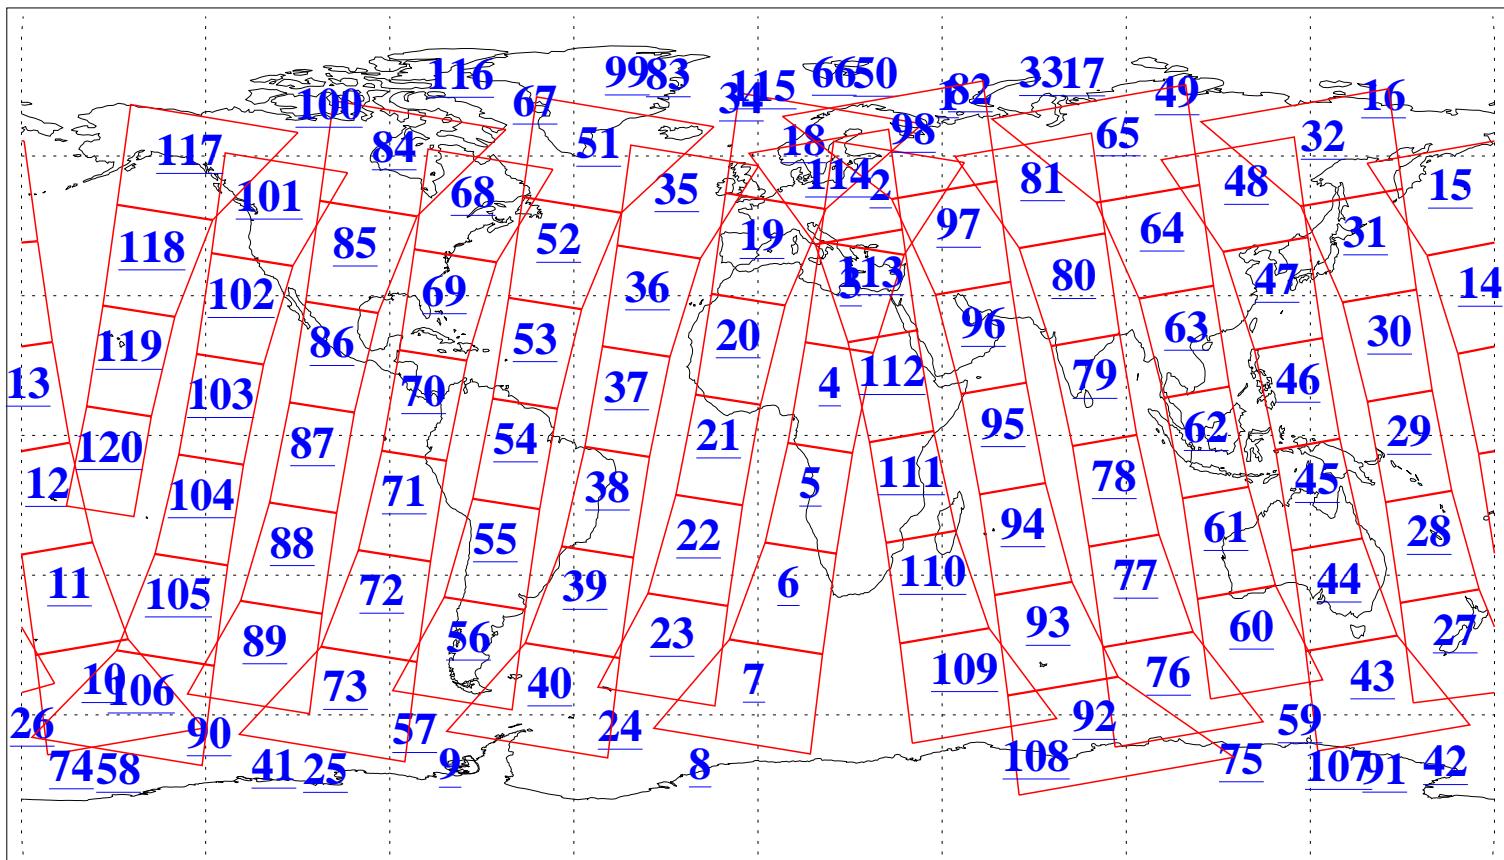

L1B Availability
AMSU Granules: 240
HSB Granules: 0
AIRS Granules: 240

22 Nov 2005
DoY 326
Aqua Day 1298
Granules: 1 to 120

Granules: 121 to 240

Legend: AMSU Available, HSB Available, AIRS Available

L1B Availability
AMSU Granules: 240
HSB Granules: 0
AIRS Granules: 240

22 Nov 2005
DoY 326
Aqua Day 1298

Ascending Granules

Descending Granules

Legend: AMSU Available, HSB Available, AIRS Available

L1B Availability
 AMSU Granules: 240
 HSB Granules: 0
 AIRS Granules: 240

22 Nov 2005
 DoY 326
 Aqua Day 1298

Northern Hemisphere Granules

Southern Hemisphere Granules

Legend: AMSU Available, HSB Available, AIRS Available