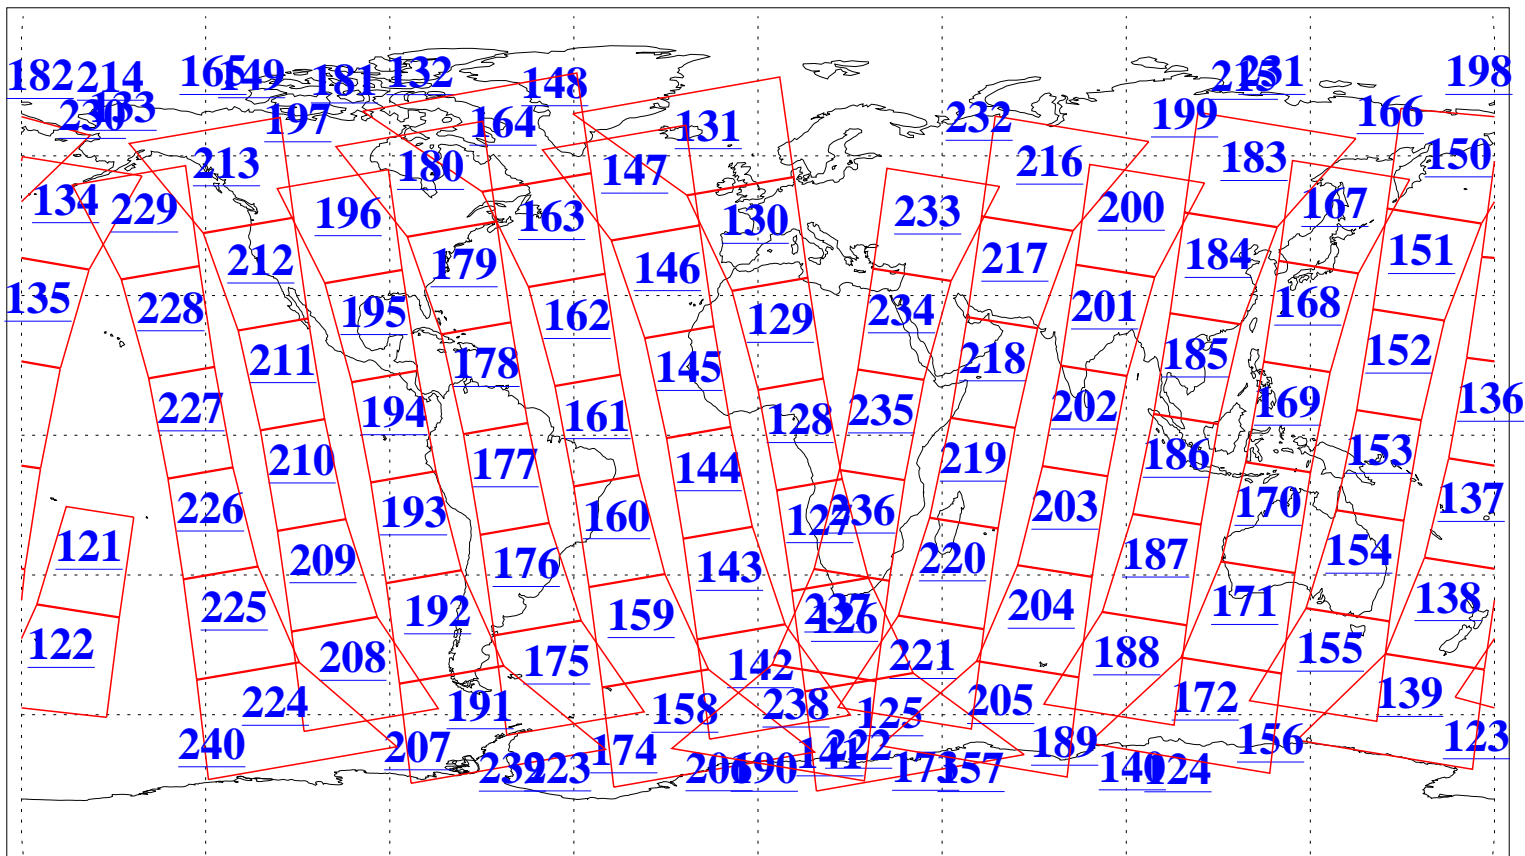

L1B Availability
AMSU Granules: 240
HSB Granules: 0
AIRS Granules: 240

22 Nov 2005
DoY 326
Aqua Day 1298
Granules: 1 to 120

Granules: 121 to 240

Legend: AMSU Available, HSB Available, AIRS Available

L1B Availability
AMSU Granules: 240
HSB Granules: 0
AIRS Granules: 240

22 Nov 2005
DoY 326
Aqua Day 1298

Ascending Granules

Descending Granules

Legend: AMSU Available, HSB Available, AIRS Available

L1B Availability
 AMSU Granules: 240
 HSB Granules: 0
 AIRS Granules: 240

22 Nov 2005
 DoY 326
 Aqua Day 1298