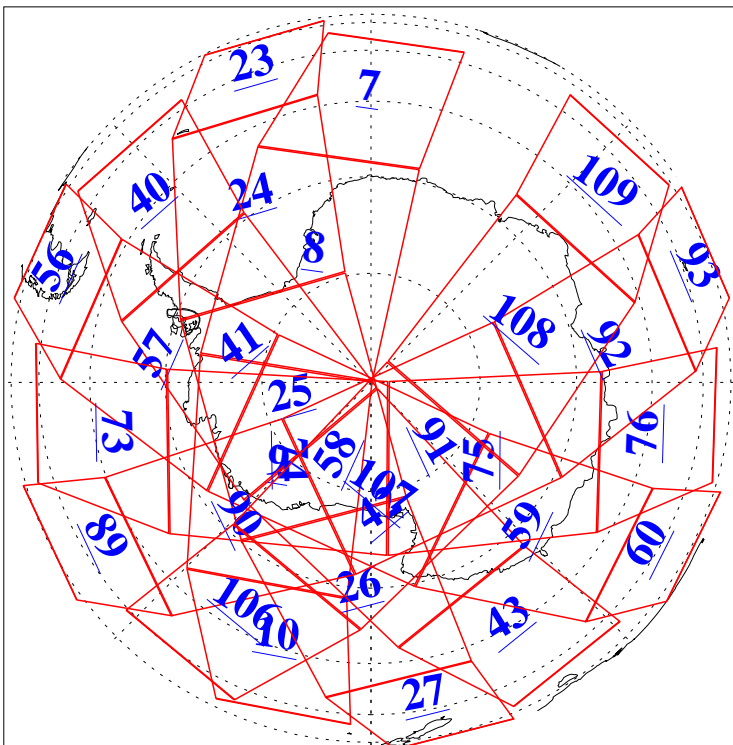

L1B Availability
AMSU Granules: 240
HSB Granules: 0
AIRS Granules: 240

22 Nov 2005
DoY 326
Aqua Day 1298
Granules: 1 to 120

Granules: 121 to 240

Legend: AMSU Available, HSB Available, AIRS Available

L1B Availability
AMSU Granules: 240
HSB Granules: 0
AIRS Granules: 240

22 Nov 2005
DoY 326
Aqua Day 1298

Ascending Granules

Descending Granules

Legend: AMSU Available, HSB Available, AIRS Available

L1B Availability
 AMSU Granules: 240
 HSB Granules: 0
 AIRS Granules: 240

22 Nov 2005
 DoY 326
 Aqua Day 1298

Northern Hemisphere Granules

Southern Hemisphere Granules

Legend: AMSU Available, HSB Available, AIRS Available