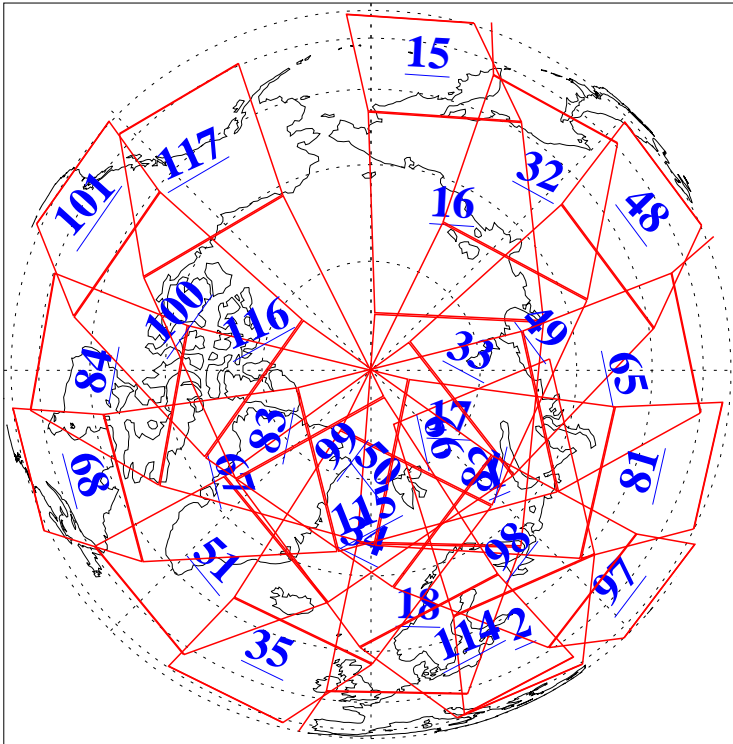

L1B Availability
AMSU Granules: 240
HSB Granules: 0
AIRS Granules: 240

22 Nov 2005
DoY 326
Aqua Day 1298
Granules: 1 to 120

Granules: 121 to 240

Legend: AMSU Available, HSB Available, AIRS Available

L1B Availability
AMSU Granules: 240
HSB Granules: 0
AIRS Granules: 240

22 Nov 2005
DoY 326
Aqua Day 1298

Ascending Granules

Descending Granules

Legend: AMSU Available, HSB Available, AIRS Available

L1B Availability
 AMSU Granules: 240
 HSB Granules: 0
 AIRS Granules: 240

22 Nov 2005
 DoY 326
 Aqua Day 1298

Northern Hemisphere Granules

Southern Hemisphere Granules

Legend: AMSU Available, HSB Available, AIRS Available