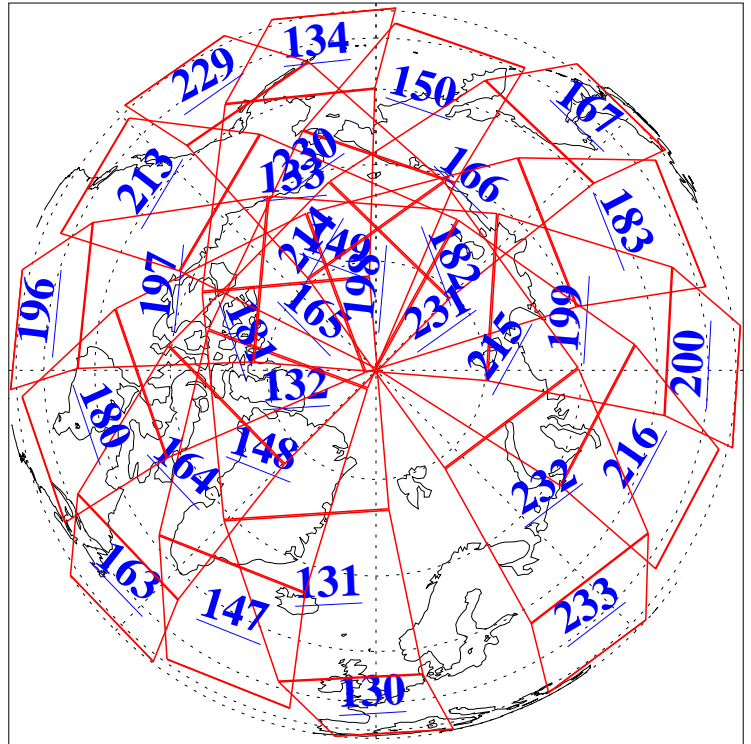

L1B Availability
AMSU Granules: 240
HSB Granules: 0
AIRS Granules: 240

22 Nov 2005
DoY 326
Aqua Day 1298
Granules: 1 to 120

Granules: 121 to 240

Legend: AMSU Available, HSB Available, AIRS Available

L1B Availability
AMSU Granules: 240
HSB Granules: 0
AIRS Granules: 240

22 Nov 2005
DoY 326
Aqua Day 1298

Ascending Granules

Descending Granules

Legend: AMSU Available, HSB Available, AIRS Available

L1B Availability
 AMSU Granules: 240
 HSB Granules: 0
 AIRS Granules: 240

22 Nov 2005
 DoY 326
 Aqua Day 1298

Northern Hemisphere Granules

Southern Hemisphere Granules

Legend: AMSU Available, HSB Available, AIRS Available