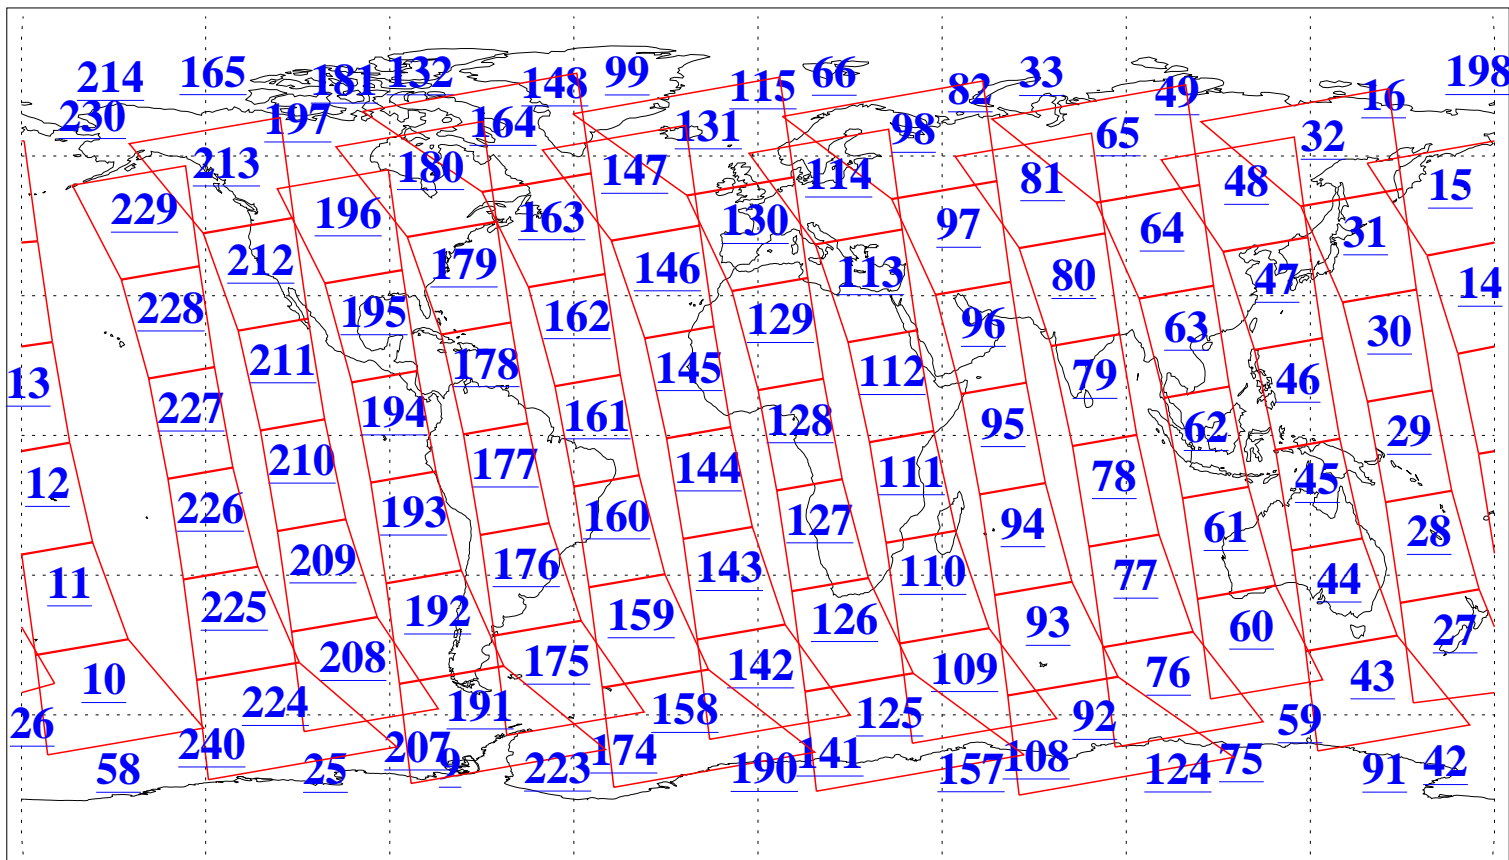

L1B Availability
AMSU Granules: 240
HSB Granules: 0
AIRS Granules: 240

22 Nov 2005
DoY 326
Aqua Day 1298
Granules: 1 to 120

Granules: 121 to 240

Legend: AMSU Available, HSB Available, AIRS Available

L1B Availability
AMSU Granules: 240
HSB Granules: 0
AIRS Granules: 240

22 Nov 2005
DoY 326
Aqua Day 1298

Ascending Granules

Descending Granules

Legend: AMSU Available, HSB Available, AIRS Available

L1B Availability
 AMSU Granules: 240
 HSB Granules: 0
 AIRS Granules: 240

22 Nov 2005
 DoY 326
 Aqua Day 1298

Northern Hemisphere Granules

Southern Hemisphere Granules

Legend: AMSU Available, HSB Available, AIRS Available