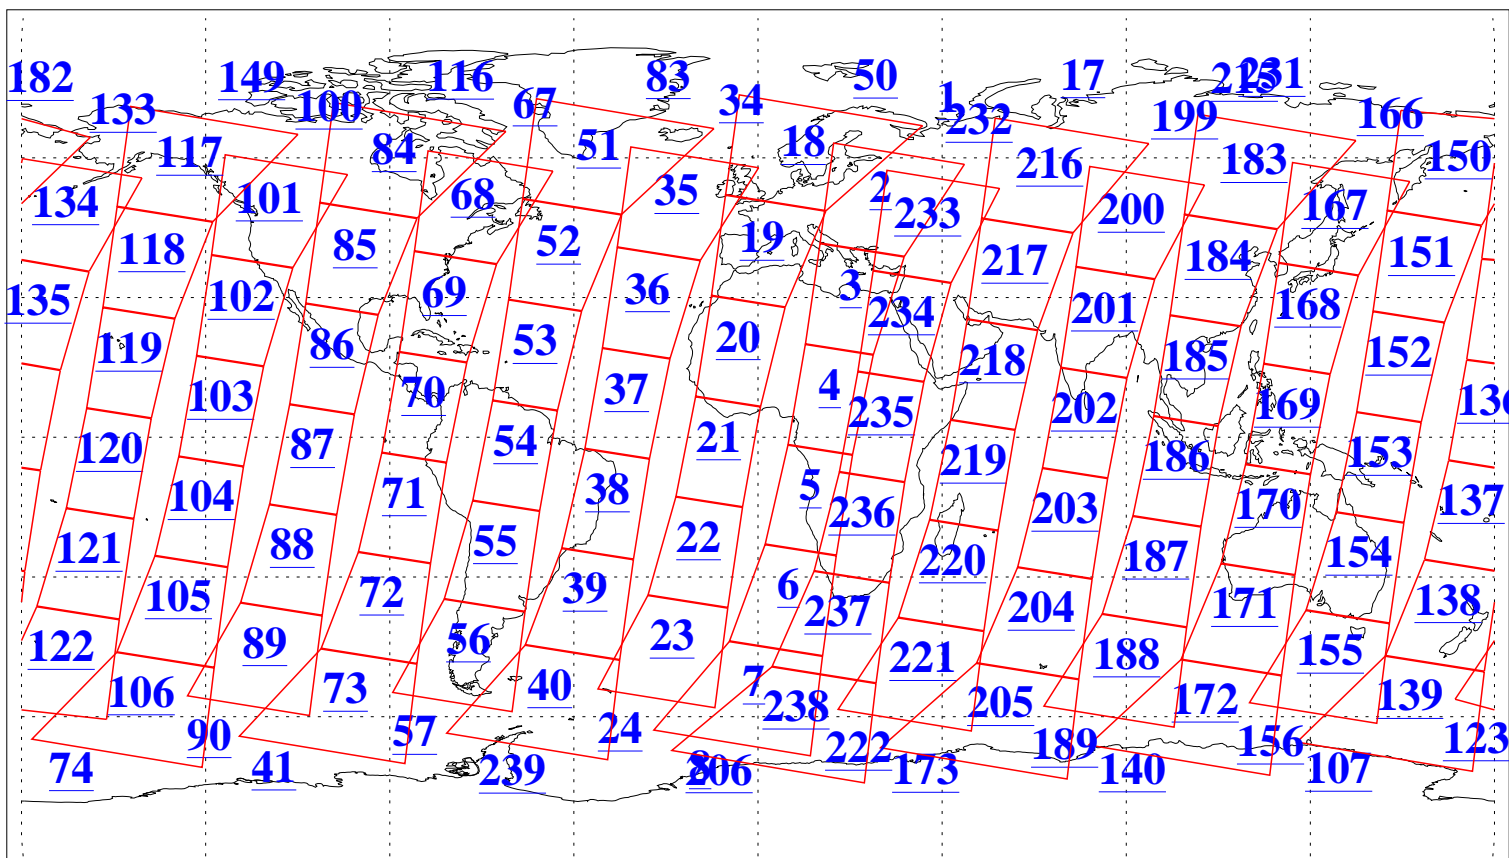

L1B Availability
AMSU Granules: 240
HSB Granules: 0
AIRS Granules: 240

22 Nov 2005
DoY 326
Aqua Day 1298
Granules: 1 to 120

Granules: 121 to 240

Legend: AMSU Available, HSB Available, AIRS Available

L1B Availability
AMSU Granules: 240
HSB Granules: 0
AIRS Granules: 240

22 Nov 2005
DoY 326
Aqua Day 1298

Ascending Granules

Descending Granules

Legend: AMSU Available, HSB Available, AIRS Available

L1B Availability
 AMSU Granules: 240
 HSB Granules: 0
 AIRS Granules: 240

22 Nov 2005
 DoY 326
 Aqua Day 1298

Northern Hemisphere Granules

Southern Hemisphere Granules

Legend: AMSU Available, HSB Available, AIRS Available