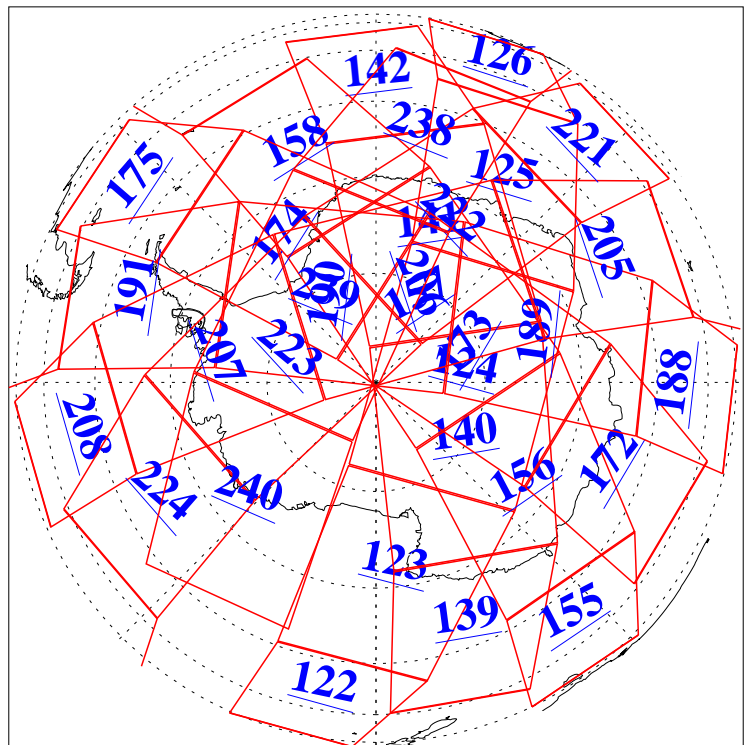

L1B Availability
AMSU Granules: 240
HSB Granules: 0
AIRS Granules: 240

22 Nov 2005
DoY 326
Aqua Day 1298
Granules: 1 to 120

Granules: 121 to 240

Legend: AMSU Available, HSB Available, AIRS Available

L1B Availability
AMSU Granules: 240
HSB Granules: 0
AIRS Granules: 240

22 Nov 2005
DoY 326
Aqua Day 1298

Ascending Granules

Descending Granules

Legend: AMSU Available, HSB Available, AIRS Available

L1B Availability
 AMSU Granules: 240
 HSB Granules: 0
 AIRS Granules: 240

22 Nov 2005
 DoY 326
 Aqua Day 1298

Northern Hemisphere Granules

Southern Hemisphere Granules

Legend: AMSU Available, HSB Available, AIRS Available