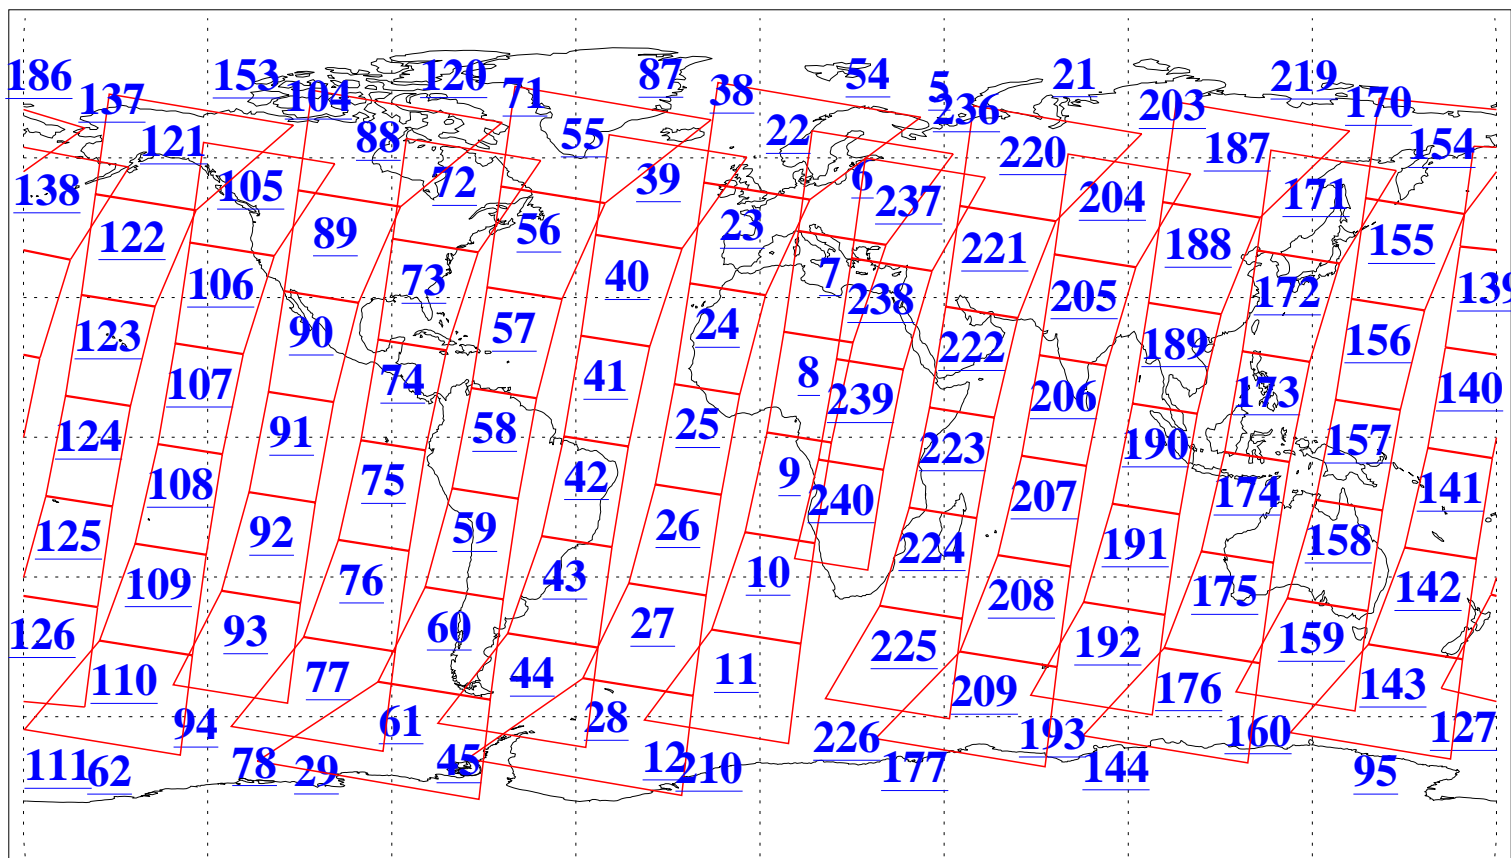

L1B Availability  
AMSU Granules: 240  
HSB Granules: 0  
AIRS Granules: 240

18 Nov 2005  
DoY 322  
Aqua Day 1294  
Granules: 1 to 120

Granules: 121 to 240

Legend: AMSU Available, HSB Available, AIRS Available

L1B Availability  
AMSU Granules: 240  
HSB Granules: 0  
AIRS Granules: 240

18 Nov 2005  
DoY 322  
Aqua Day 1294  
Ascending Granules

Descending Granules

Legend: AMSU Available, HSB Available, AIRS Available