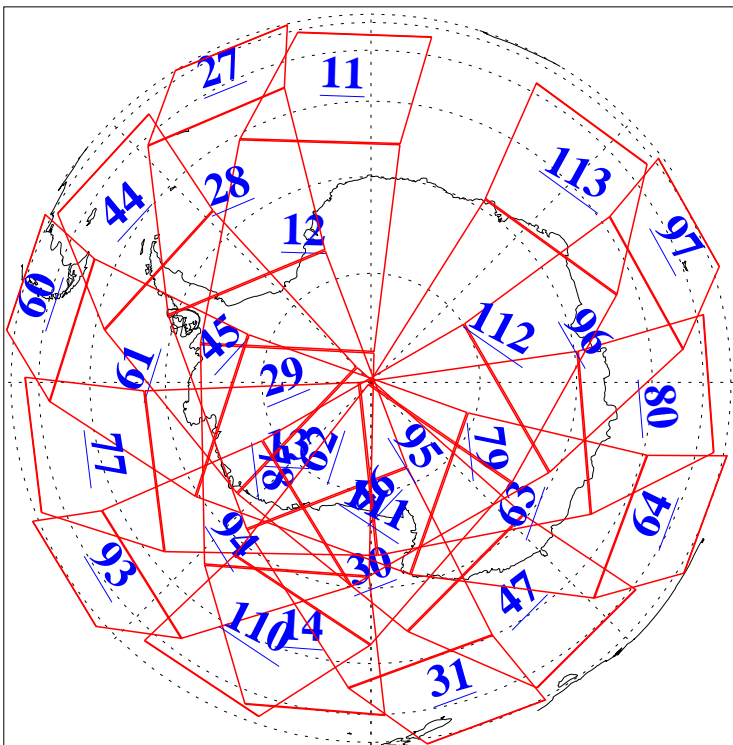

Legend: AMSU Available, HSB Available, AIRS Available