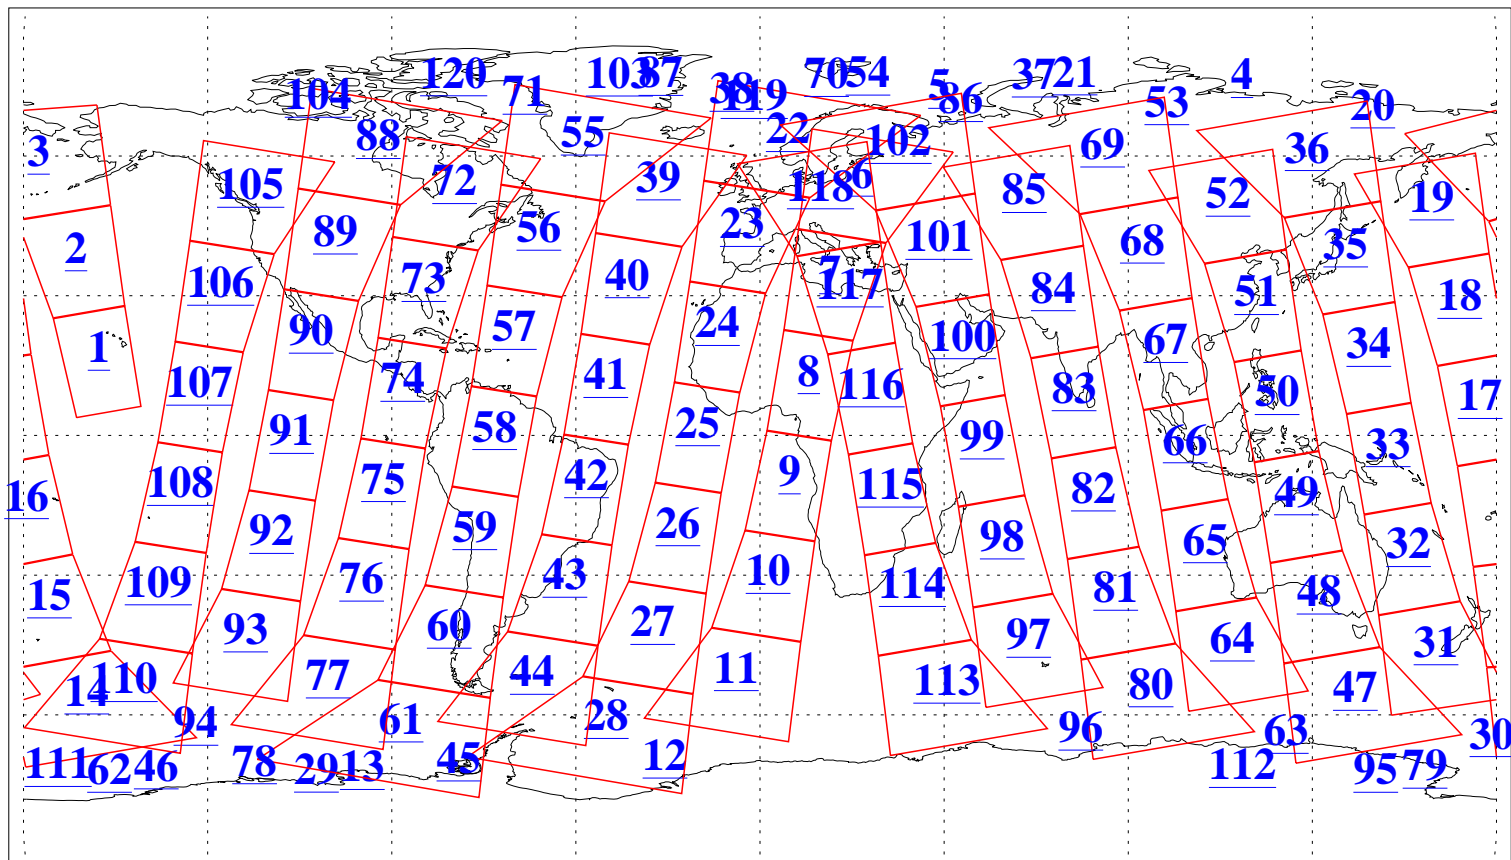

L1B Availability  
AMSU Granules: 240  
HSB Granules: 0  
AIRS Granules: 240

18 Nov 2005  
DoY 322  
Aqua Day 1294  
Granules: 1 to 120

Granules: 121 to 240

Legend: AMSU Available, HSB Available, AIRS Available

L1B Availability  
AMSU Granules: 240  
HSB Granules: 0  
AIRS Granules: 240

18 Nov 2005  
DoY 322  
Aqua Day 1294  
Ascending Granules

Descending Granules

Legend: AMSU Available, HSB Available, AIRS Available

L1B Availability  
AMSU Granules: 240  
HSB Granules: 0  
AIRS Granules: 240

18 Nov 2005  
DoY 322  
Aqua Day 1294

### Northern Hemisphere Granules