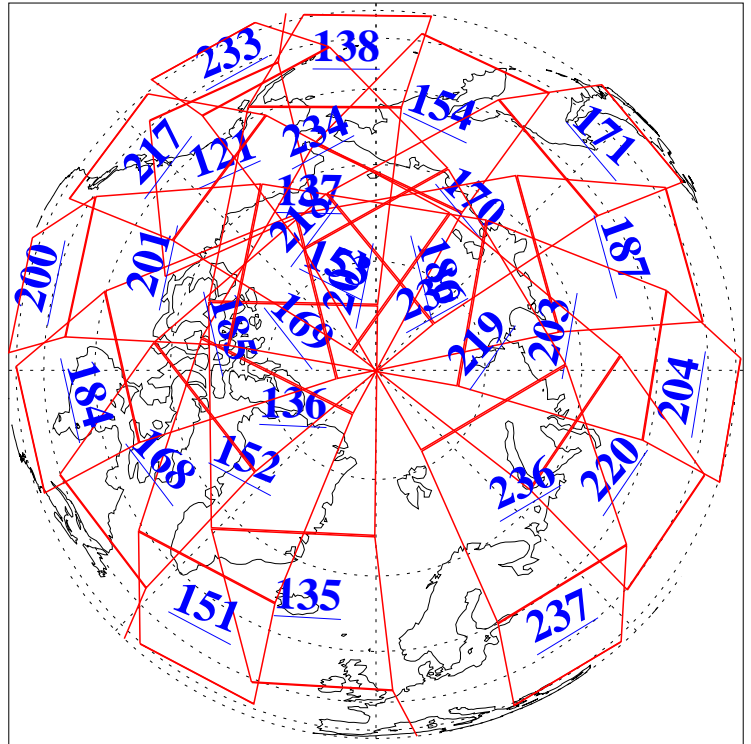

L1B Availability  
AMSU Granules: 240  
HSB Granules: 0  
AIRS Granules: 240

18 Nov 2005  
DoY 322  
Aqua Day 1294  
Granules: 1 to 120

Granules: 121 to 240

Legend: AMSU Available, HSB Available, AIRS Available

L1B Availability  
AMSU Granules: 240  
HSB Granules: 0  
AIRS Granules: 240

18 Nov 2005  
DoY 322  
Aqua Day 1294  
Ascending Granules

Descending Granules

Legend: AMSU Available, HSB Available, AIRS Available

### Northern Hemisphere Granules