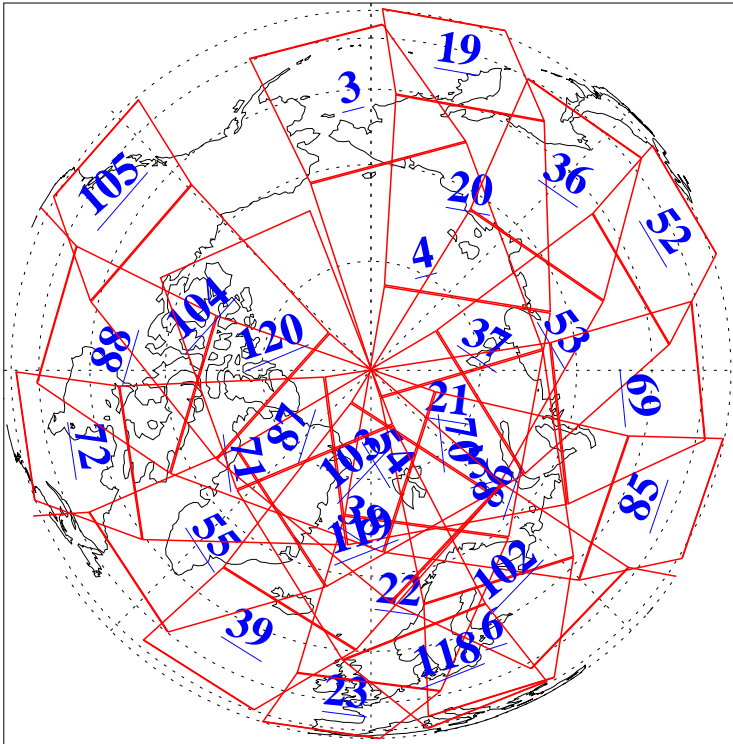

L1B Availability  
AMSU Granules: 240  
HSB Granules: 0  
AIRS Granules: 240

18 Nov 2005  
DoY 322  
Aqua Day 1294  
Granules: 1 to 120

Granules: 121 to 240

Legend: AMSU Available, HSB Available, AIRS Available

L1B Availability  
AMSU Granules: 240  
HSB Granules: 0  
AIRS Granules: 240

18 Nov 2005  
DoY 322  
Aqua Day 1294  
Ascending Granules

Descending Granules

Legend: AMSU Available, HSB Available, AIRS Available

L1B Availability  
AMSU Granules: 240  
HSB Granules: 0  
AIRS Granules: 240

18 Nov 2005  
DoY 322  
Aqua Day 1294

### Northern Hemisphere Granules