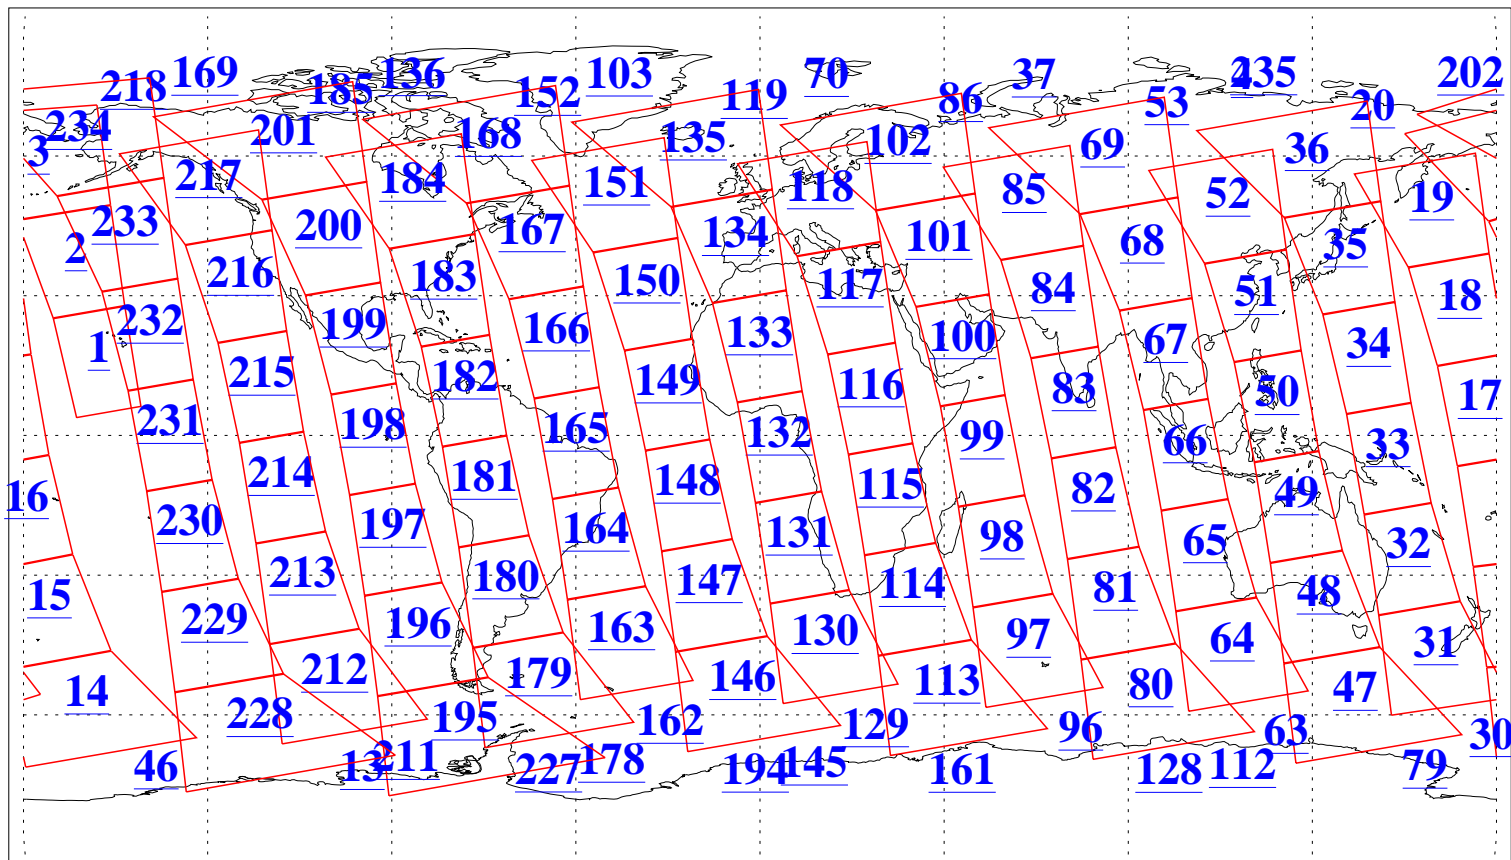

L1B Availability  
AMSU Granules: 240  
HSB Granules: 0  
AIRS Granules: 240

18 Nov 2005  
DoY 322  
Aqua Day 1294  
Granules: 1 to 120

Granules: 121 to 240

Legend: AMSU Available, HSB Available, AIRS Available

L1B Availability  
AMSU Granules: 240  
HSB Granules: 0  
AIRS Granules: 240

18 Nov 2005  
DoY 322  
Aqua Day 1294  
Ascending Granules

Descending Granules

Legend: AMSU Available, HSB Available, AIRS Available