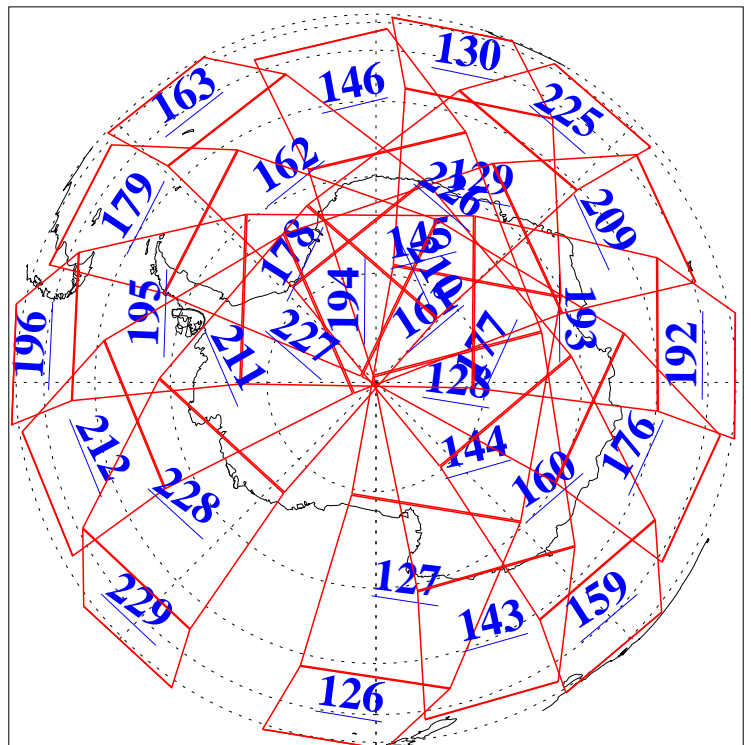

Legend: AMSU Available, HSB Available, AIRS Available