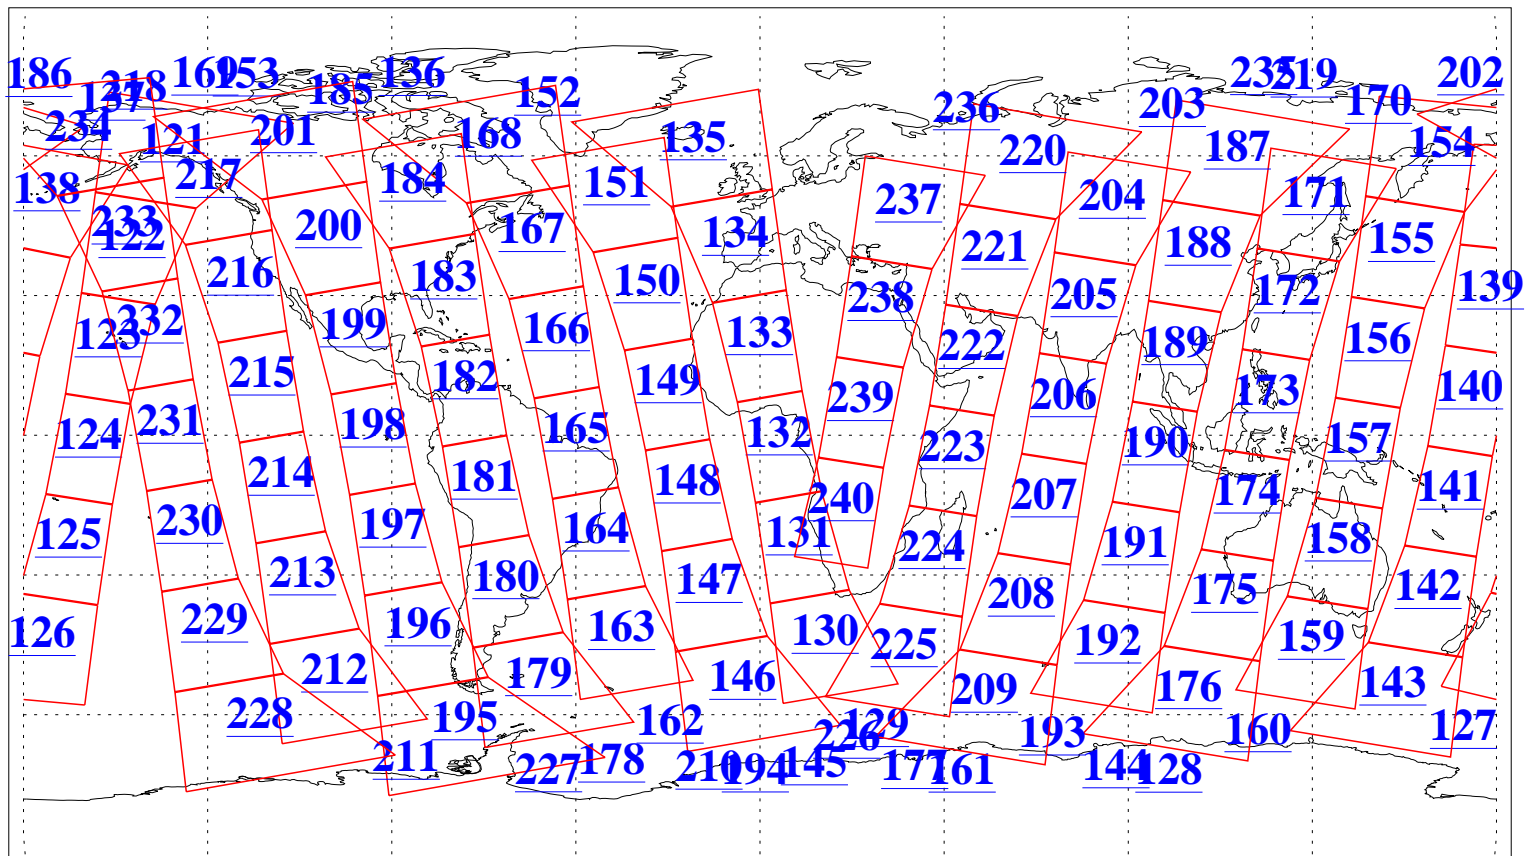

L1B Availability  
AMSU Granules: 240  
HSB Granules: 0  
AIRS Granules: 240

18 Nov 2005  
DoY 322  
Aqua Day 1294  
Granules: 1 to 120

Granules: 121 to 240

Legend: AMSU Available, HSB Available, AIRS Available

L1B Availability  
AMSU Granules: 240  
HSB Granules: 0  
AIRS Granules: 240

18 Nov 2005  
DoY 322  
Aqua Day 1294  
Ascending Granules

Descending Granules

Legend: AMSU Available, HSB Available, AIRS Available