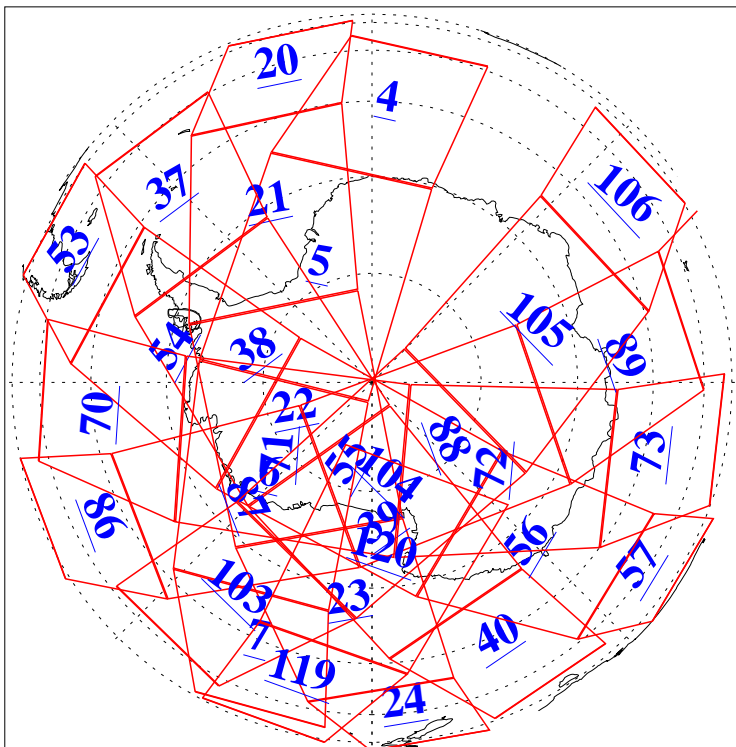

L1B Availability
AMSU Granules: 240
HSB Granules: 0
AIRS Granules: 240

17 Nov 2005
DoY 321
Aqua Day 1293
Ascending Granules

Descending Granules

Legend: AMSU Available, HSB Available, AIRS Available

L1B Availability
 AMSU Granules: 240
 HSB Granules: 0
 AIRS Granules: 240

17 Nov 2005
 DoY 321
 Aqua Day 1293

Northern Hemisphere Granules

Southern Hemisphere Granules

Legend: AMSU Available, HSB Available, AIRS Available