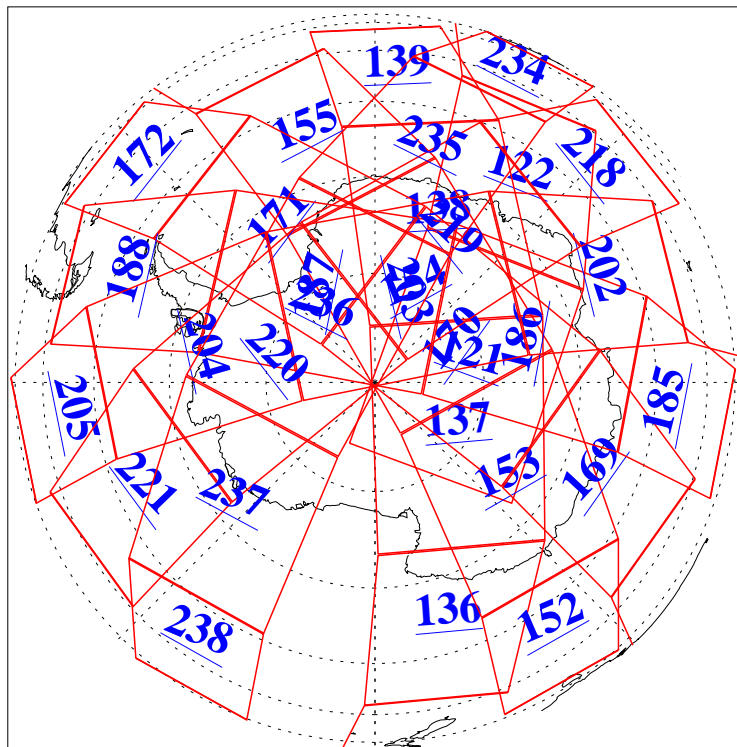

L1B Availability
AMSU Granules: 240
HSB Granules: 0
AIRS Granules: 240

17 Nov 2005
DoY 321
Aqua Day 1293
Ascending Granules

Descending Granules

Legend: AMSU Available, HSB Available, AIRS Available

L1B Availability
 AMSU Granules: 240
 HSB Granules: 0
 AIRS Granules: 240

17 Nov 2005
 DoY 321
 Aqua Day 1293

Northern Hemisphere Granules

Southern Hemisphere Granules

Legend: AMSU Available, HSB Available, AIRS Available