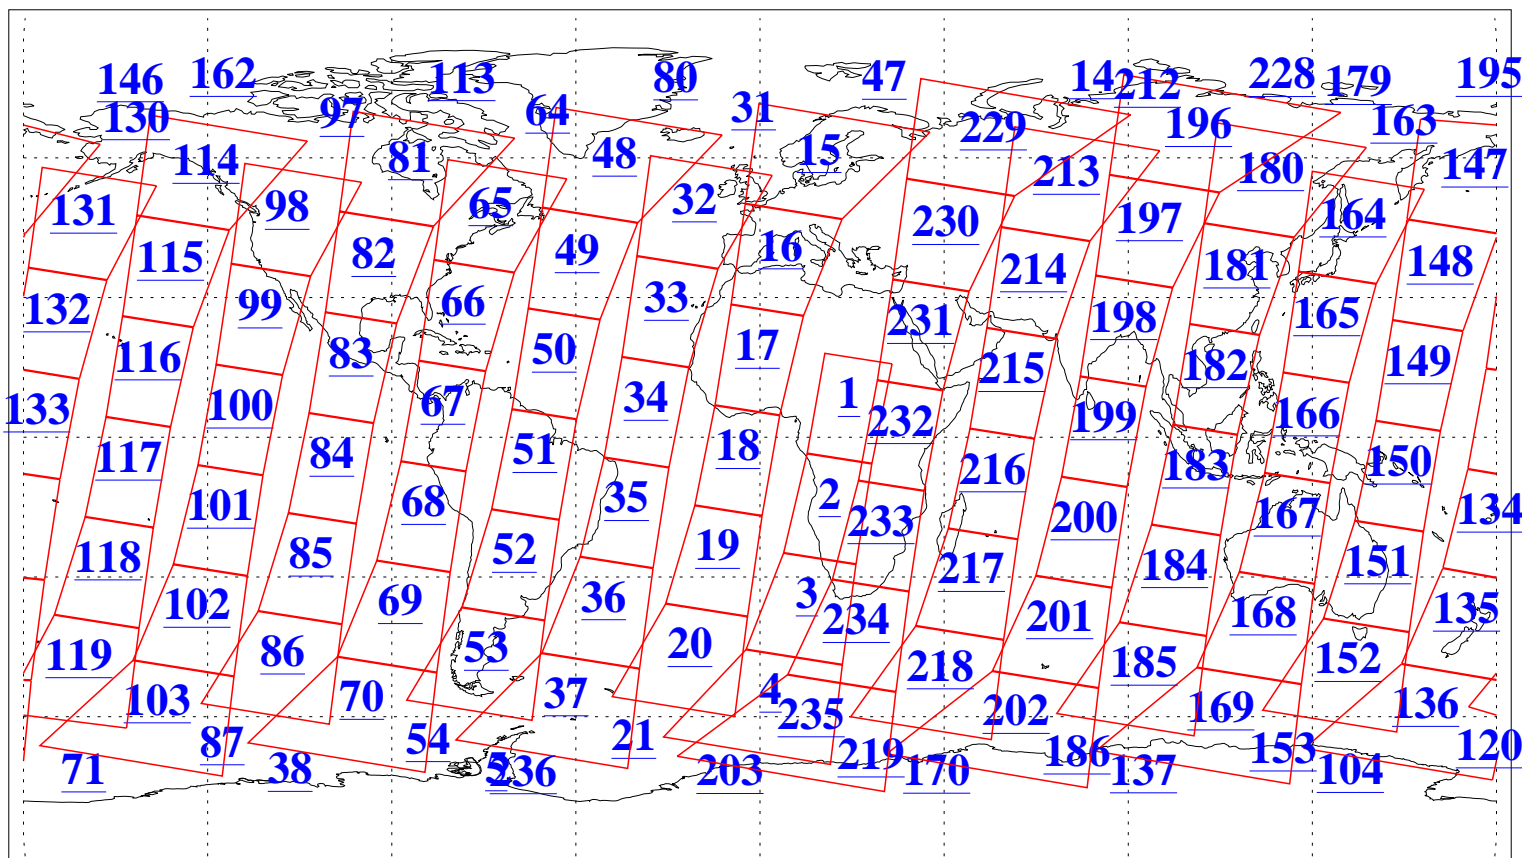

L1B Availability
AMSU Granules: 240
HSB Granules: 0
AIRS Granules: 240

17 Nov 2005
DoY 321
Aqua Day 1293
Ascending Granules

Descending Granules

Legend: AMSU Available, HSB Available, AIRS Available

L1B Availability
 AMSU Granules: 240
 HSB Granules: 0
 AIRS Granules: 240

17 Nov 2005
 DoY 321
 Aqua Day 1293

Northern Hemisphere Granules

Southern Hemisphere Granules

Legend: AMSU Available, HSB Available, AIRS Available