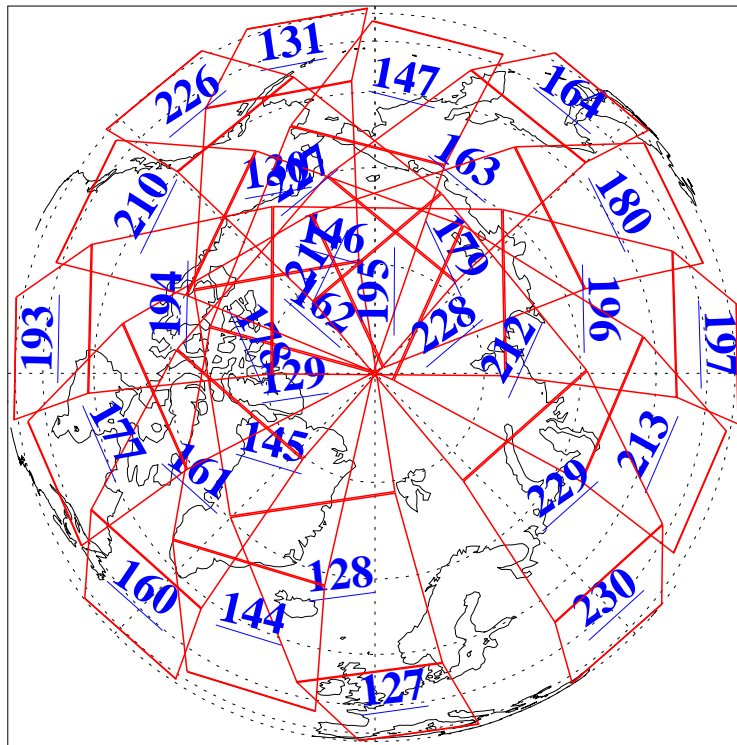

L1B Availability
AMSU Granules: 240
HSB Granules: 0
AIRS Granules: 240

17 Nov 2005
DoY 321
Aqua Day 1293
Ascending Granules

Descending Granules

Legend: AMSU Available, HSB Available, AIRS Available

L1B Availability
 AMSU Granules: 240
 HSB Granules: 0
 AIRS Granules: 240

17 Nov 2005
 DoY 321
 Aqua Day 1293

Northern Hemisphere Granules

Southern Hemisphere Granules

Legend: AMSU Available, HSB Available, AIRS Available