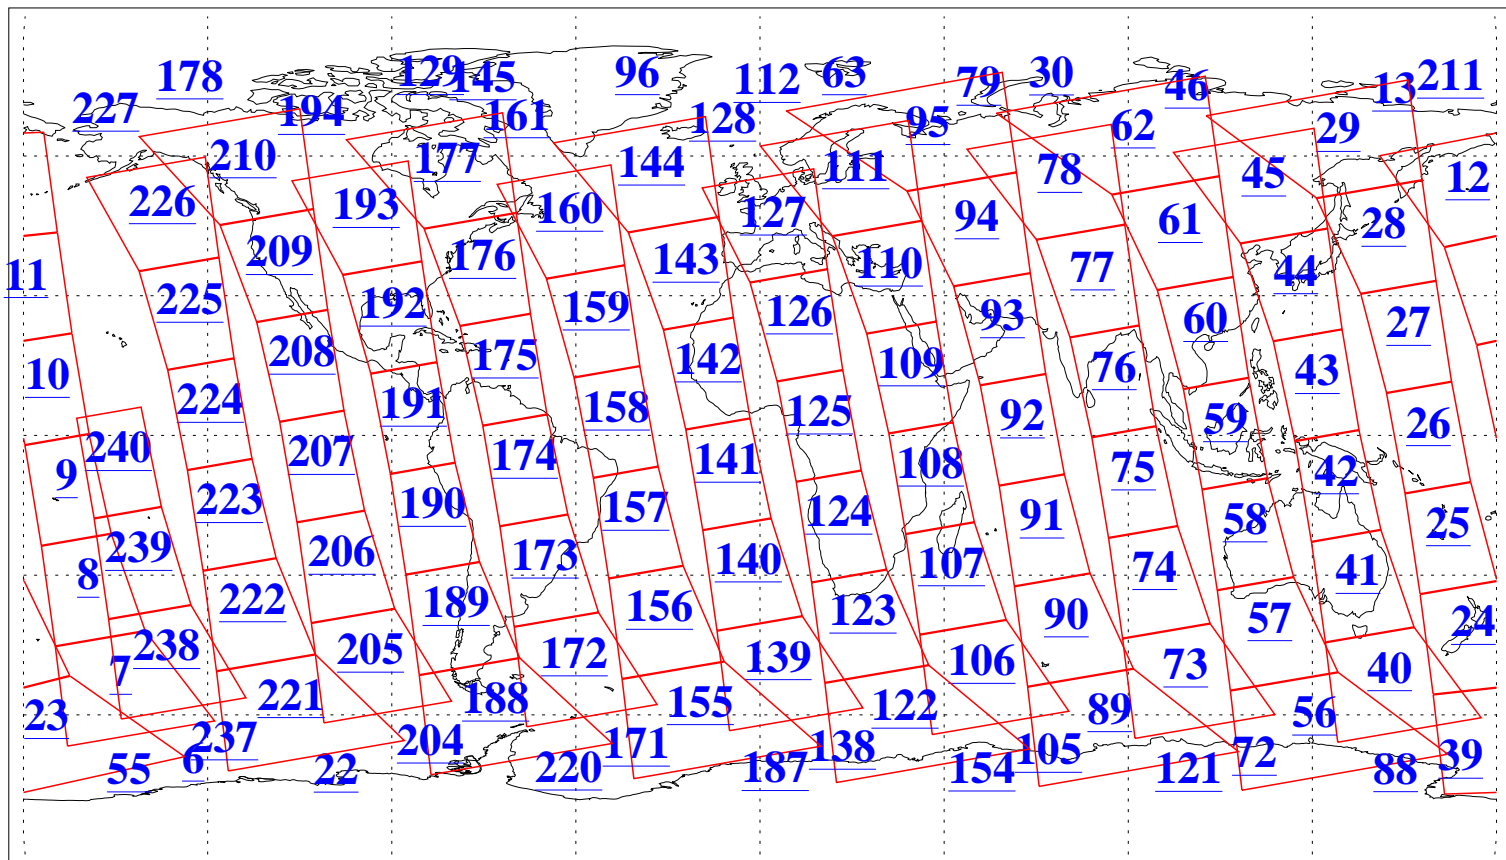

L1B Availability
AMSU Granules: 240
HSB Granules: 0
AIRS Granules: 240

17 Nov 2005
DoY 321
Aqua Day 1293
Ascending Granules

Descending Granules

Legend: AMSU Available, HSB Available, AIRS Available

L1B Availability
 AMSU Granules: 240
 HSB Granules: 0
 AIRS Granules: 240

17 Nov 2005
 DoY 321
 Aqua Day 1293

Northern Hemisphere Granules

Southern Hemisphere Granules

Legend: AMSU Available, HSB Available, AIRS Available