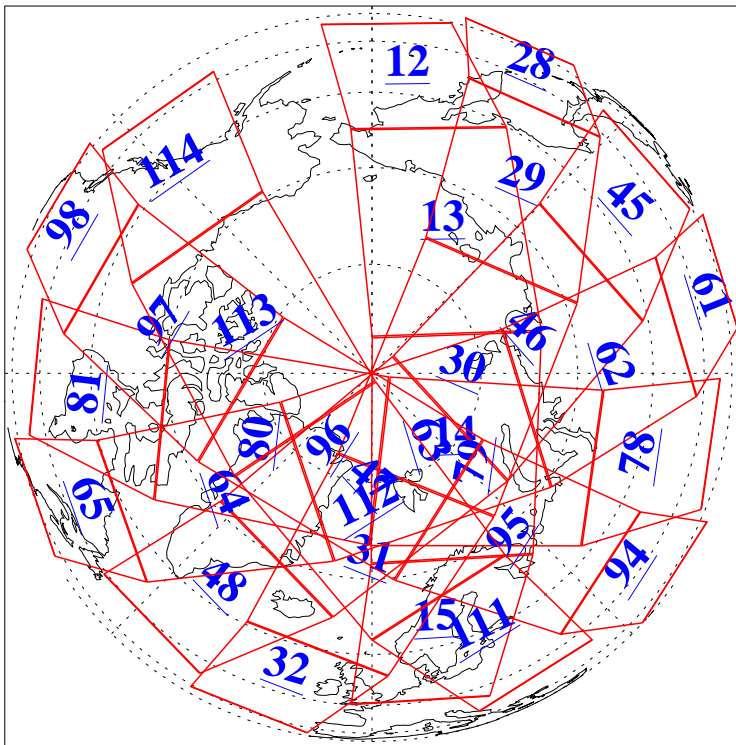

L1B Availability
AMSU Granules: 240
HSB Granules: 0
AIRS Granules: 240

17 Nov 2005
DoY 321
Aqua Day 1293
Ascending Granules

Descending Granules

Legend: AMSU Available, HSB Available, AIRS Available

L1B Availability
 AMSU Granules: 240
 HSB Granules: 0
 AIRS Granules: 240

17 Nov 2005
 DoY 321
 Aqua Day 1293

Northern Hemisphere Granules

Southern Hemisphere Granules

Legend: AMSU Available, HSB Available, AIRS Available