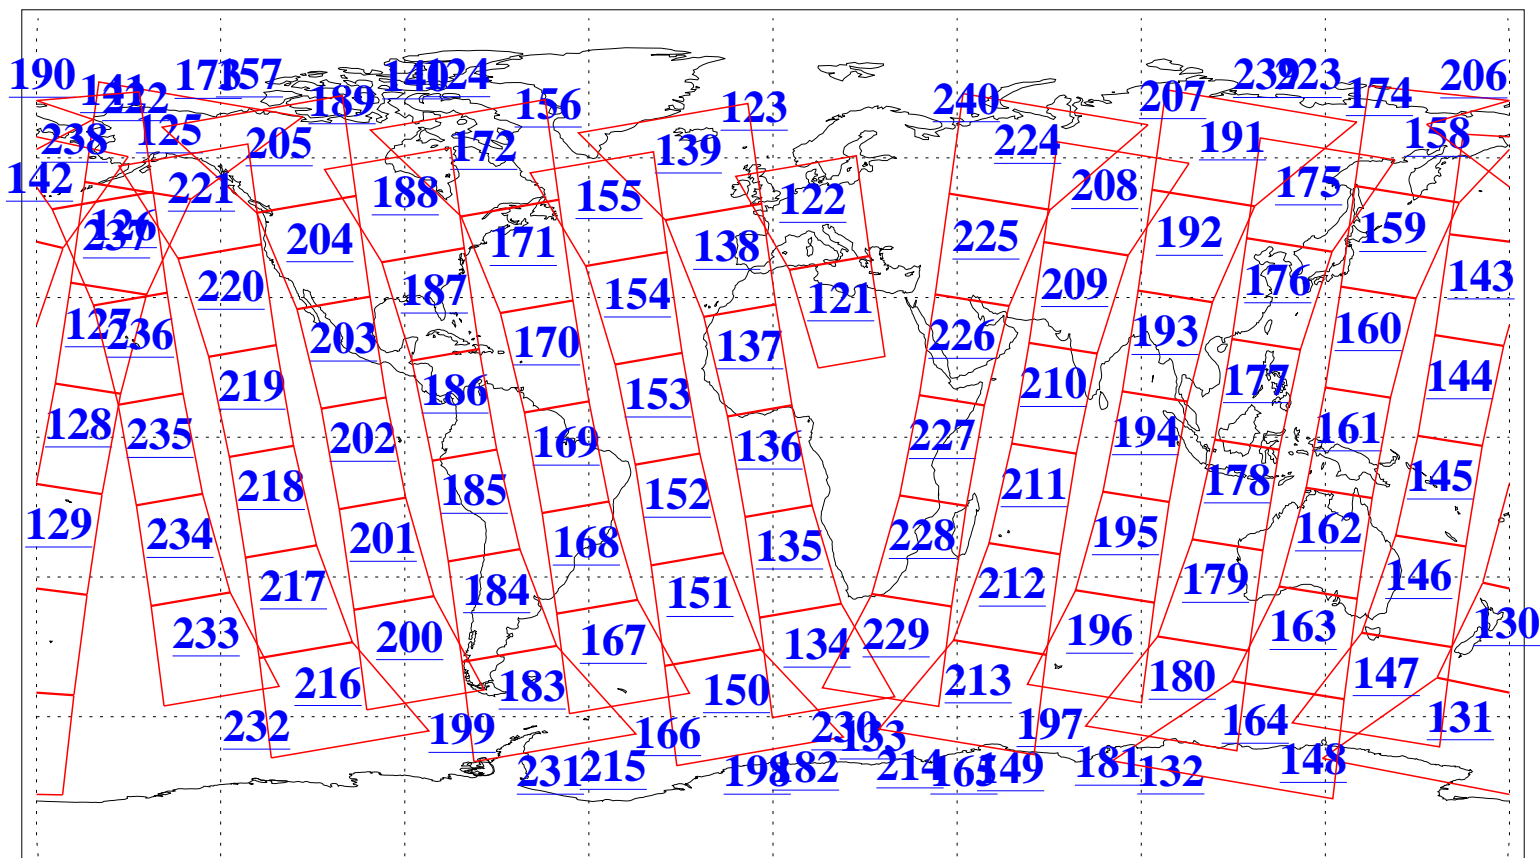

L1B Availability
AMSU Granules: 240
HSB Granules: 0
AIRS Granules: 240

14 Nov 2005
DoY 318
Aqua Day 1290
Granules: 1 to 120

Granules: 121 to 240

Legend: AMSU Available, HSB Available, AIRS Available

L1B Availability
AMSU Granules: 240
HSB Granules: 0
AIRS Granules: 240

14 Nov 2005
DoY 318
Aqua Day 1290

Ascending Granules

Descending Granules

Legend: AMSU Available, HSB Available, AIRS Available

L1B Availability
 AMSU Granules: 240
 HSB Granules: 0
 AIRS Granules: 240

14 Nov 2005
 DoY 318
 Aqua Day 1290

Northern Hemisphere Granules

Southern Hemisphere Granules

Legend: AMSU Available, HSB Available, AIRS Available