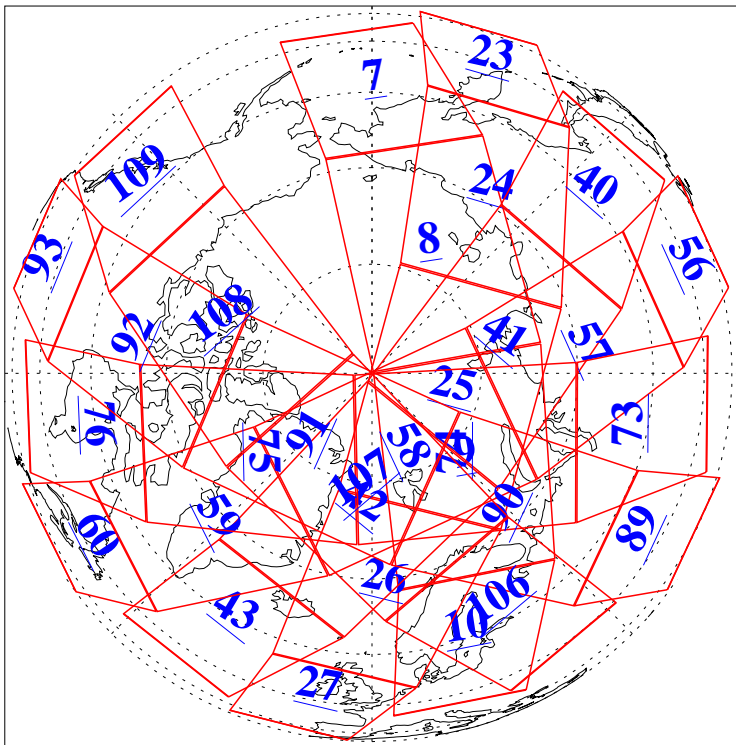

L1B Availability
AMSU Granules: 240
HSB Granules: 0
AIRS Granules: 240

14 Nov 2005
DoY 318
Aqua Day 1290
Granules: 1 to 120

Granules: 121 to 240

Legend: AMSU Available, HSB Available, AIRS Available

L1B Availability
AMSU Granules: 240
HSB Granules: 0
AIRS Granules: 240

14 Nov 2005
DoY 318
Aqua Day 1290

Ascending Granules

Descending Granules

Legend: AMSU Available, HSB Available, AIRS Available

L1B Availability
 AMSU Granules: 240
 HSB Granules: 0
 AIRS Granules: 240

14 Nov 2005
 DoY 318
 Aqua Day 1290

Northern Hemisphere Granules

Southern Hemisphere Granules

Legend: AMSU Available, HSB Available, AIRS Available