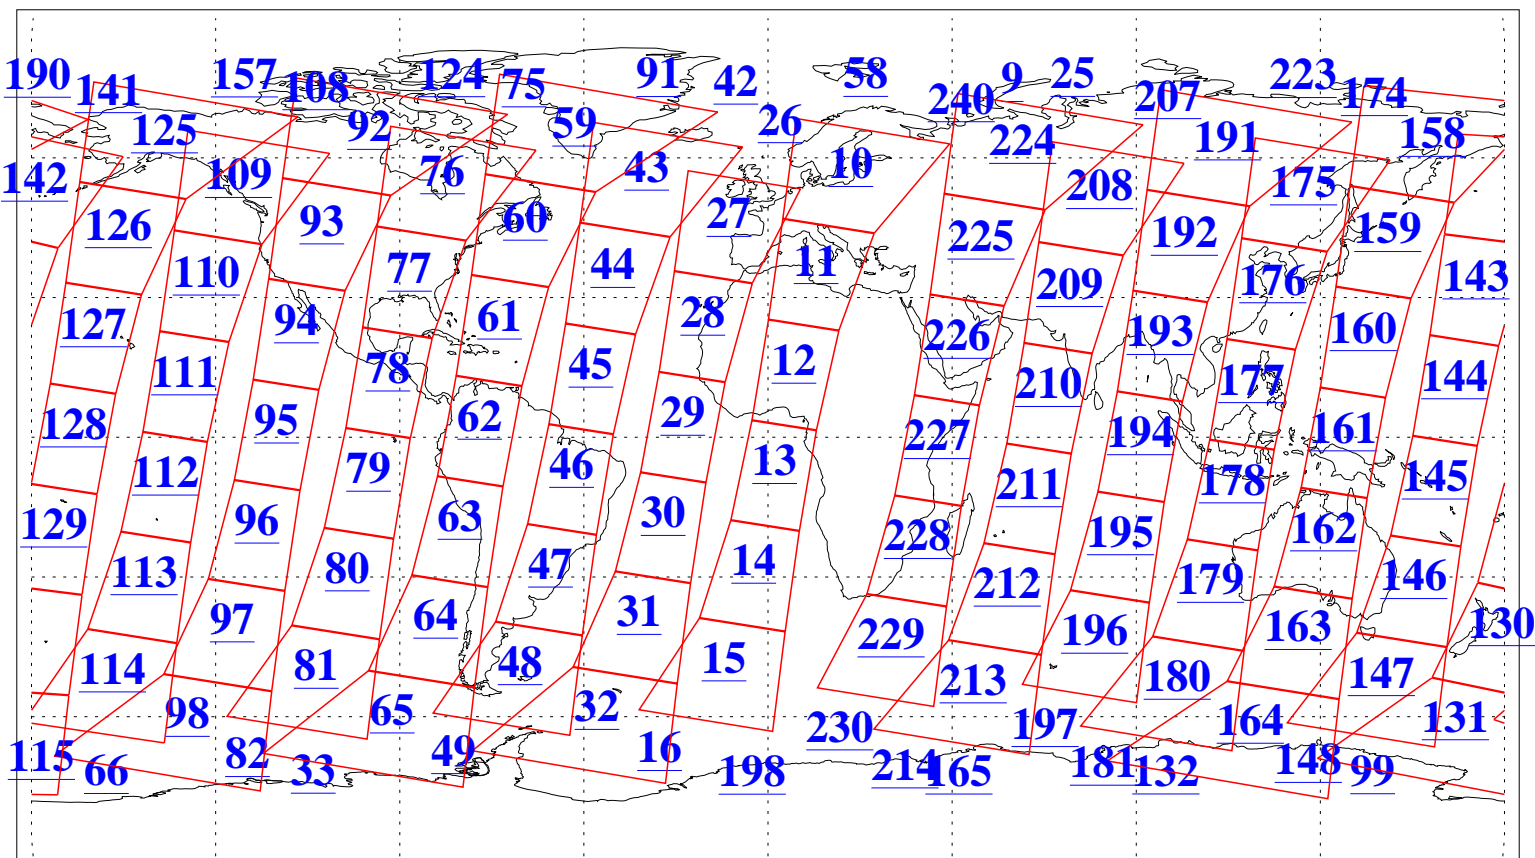

L1B Availability
AMSU Granules: 240
HSB Granules: 0
AIRS Granules: 240

14 Nov 2005
DoY 318
Aqua Day 1290
Granules: 1 to 120

Granules: 121 to 240

Legend: AMSU Available, HSB Available, AIRS Available

L1B Availability
AMSU Granules: 240
HSB Granules: 0
AIRS Granules: 240

14 Nov 2005
DoY 318
Aqua Day 1290

Ascending Granules

Descending Granules

Legend: AMSU Available, HSB Available, AIRS Available

L1B Availability
 AMSU Granules: 240
 HSB Granules: 0
 AIRS Granules: 240

14 Nov 2005
 DoY 318
 Aqua Day 1290

Northern Hemisphere Granules

Southern Hemisphere Granules

Legend: AMSU Available, HSB Available, AIRS Available