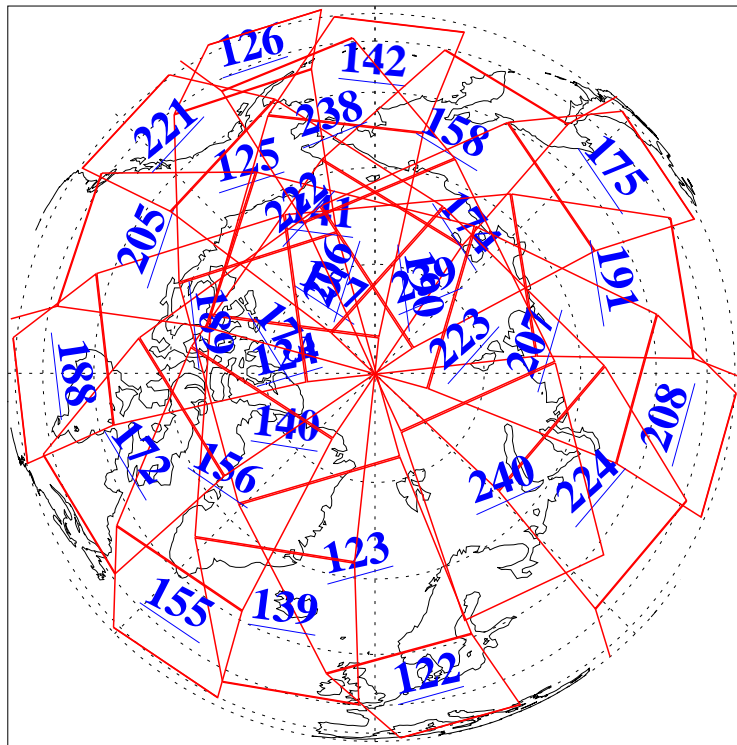

L1B Availability
AMSU Granules: 240
HSB Granules: 0
AIRS Granules: 240

14 Nov 2005
DoY 318
Aqua Day 1290
Granules: 1 to 120

Granules: 121 to 240

Legend: AMSU Available, HSB Available, AIRS Available

L1B Availability
AMSU Granules: 240
HSB Granules: 0
AIRS Granules: 240

14 Nov 2005
DoY 318
Aqua Day 1290

Ascending Granules

Descending Granules

Legend: AMSU Available, HSB Available, AIRS Available

L1B Availability
 AMSU Granules: 240
 HSB Granules: 0
 AIRS Granules: 240

14 Nov 2005
 DoY 318
 Aqua Day 1290

Northern Hemisphere Granules

Southern Hemisphere Granules

Legend: AMSU Available, HSB Available, AIRS Available