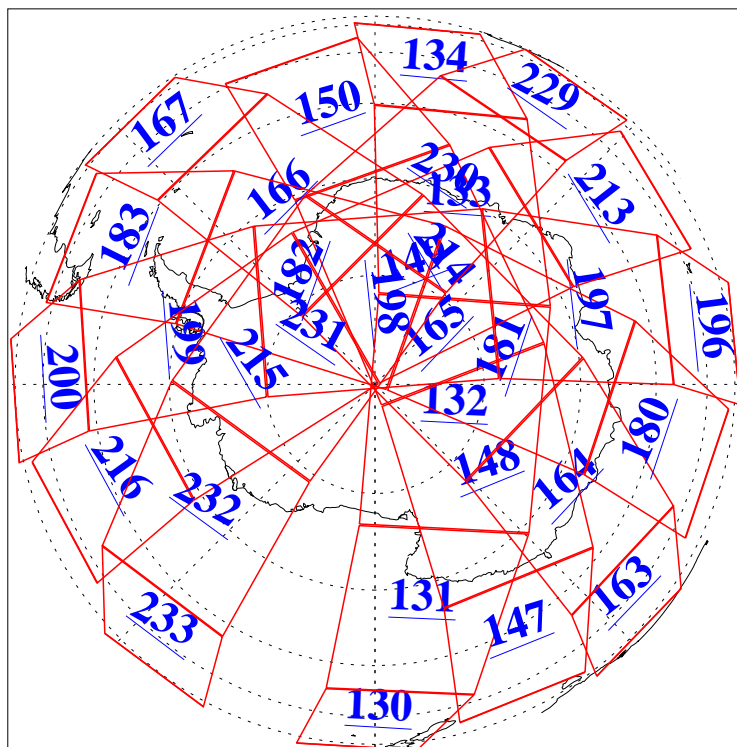

L1B Availability
AMSU Granules: 240
HSB Granules: 0
AIRS Granules: 240

14 Nov 2005
DoY 318
Aqua Day 1290
Granules: 1 to 120

Granules: 121 to 240

Legend: AMSU Available, HSB Available, AIRS Available

L1B Availability
AMSU Granules: 240
HSB Granules: 0
AIRS Granules: 240

14 Nov 2005
DoY 318
Aqua Day 1290

Ascending Granules

Descending Granules

Legend: AMSU Available, HSB Available, AIRS Available

L1B Availability
 AMSU Granules: 240
 HSB Granules: 0
 AIRS Granules: 240

14 Nov 2005
 DoY 318
 Aqua Day 1290

Northern Hemisphere Granules

Southern Hemisphere Granules

Legend: AMSU Available, HSB Available, AIRS Available