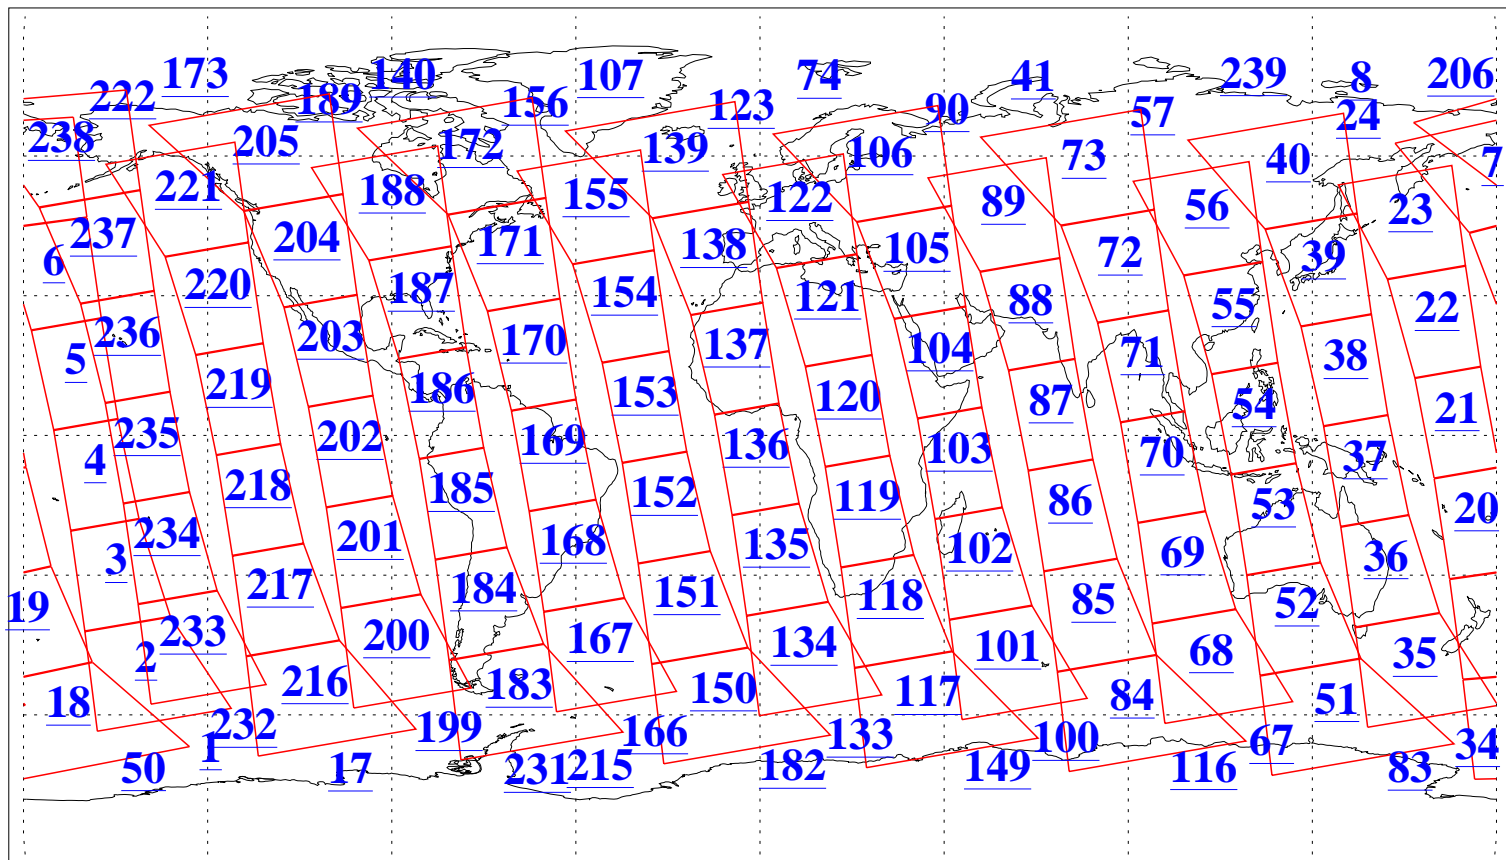

L1B Availability
AMSU Granules: 240
HSB Granules: 0
AIRS Granules: 240

14 Nov 2005
DoY 318
Aqua Day 1290
Granules: 1 to 120

Granules: 121 to 240

Legend: AMSU Available, HSB Available, AIRS Available

L1B Availability
AMSU Granules: 240
HSB Granules: 0
AIRS Granules: 240

14 Nov 2005
DoY 318
Aqua Day 1290

Ascending Granules

Descending Granules

Legend: AMSU Available, HSB Available, AIRS Available

L1B Availability
 AMSU Granules: 240
 HSB Granules: 0
 AIRS Granules: 240

14 Nov 2005
 DoY 318
 Aqua Day 1290

Northern Hemisphere Granules

Southern Hemisphere Granules

Legend: AMSU Available, HSB Available, AIRS Available