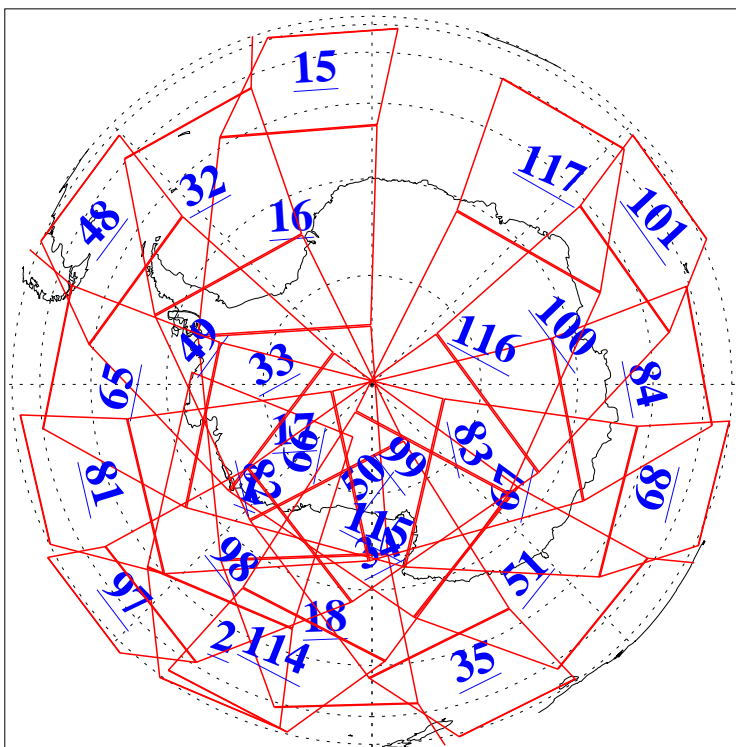

L1B Availability
AMSU Granules: 240
HSB Granules: 0
AIRS Granules: 240

14 Nov 2005
DoY 318
Aqua Day 1290
Granules: 1 to 120

Granules: 121 to 240

Legend: AMSU Available, HSB Available, AIRS Available

L1B Availability
AMSU Granules: 240
HSB Granules: 0
AIRS Granules: 240

14 Nov 2005
DoY 318
Aqua Day 1290

Ascending Granules

Descending Granules

Legend: AMSU Available, HSB Available, AIRS Available

L1B Availability
 AMSU Granules: 240
 HSB Granules: 0
 AIRS Granules: 240

14 Nov 2005
 DoY 318
 Aqua Day 1290

Northern Hemisphere Granules

Southern Hemisphere Granules

Legend: AMSU Available, HSB Available, AIRS Available