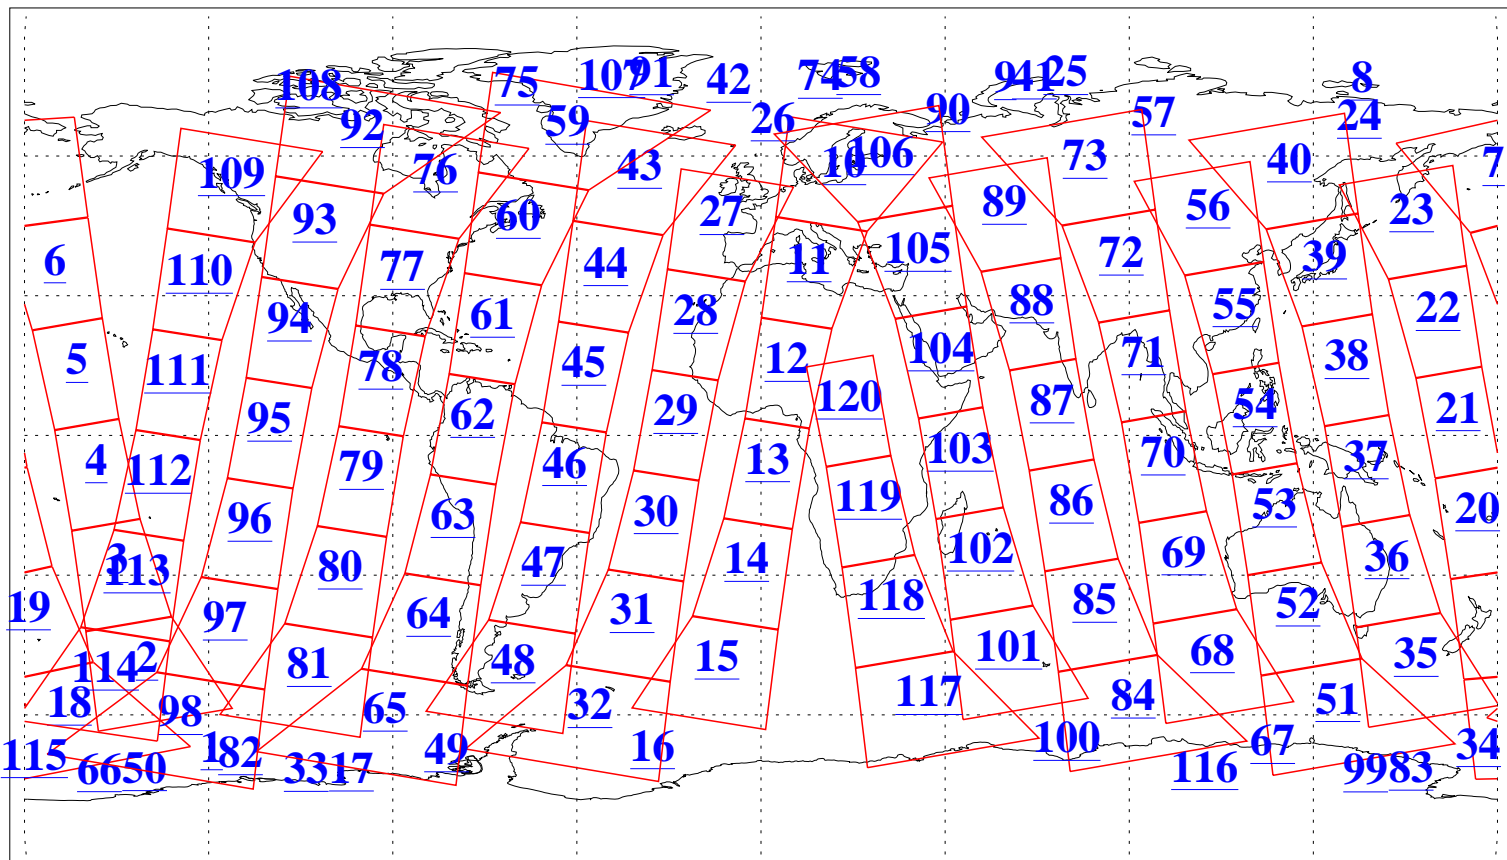

L1B Availability
AMSU Granules: 240
HSB Granules: 0
AIRS Granules: 240

14 Nov 2005
DoY 318
Aqua Day 1290
Granules: 1 to 120

Granules: 121 to 240

Legend: AMSU Available, HSB Available, AIRS Available

L1B Availability
AMSU Granules: 240
HSB Granules: 0
AIRS Granules: 240

14 Nov 2005
DoY 318
Aqua Day 1290

Ascending Granules

Descending Granules

Legend: AMSU Available, HSB Available, AIRS Available

L1B Availability
 AMSU Granules: 240
 HSB Granules: 0
 AIRS Granules: 240

14 Nov 2005
 DoY 318
 Aqua Day 1290

Northern Hemisphere Granules

Southern Hemisphere Granules

Legend: AMSU Available, HSB Available, AIRS Available