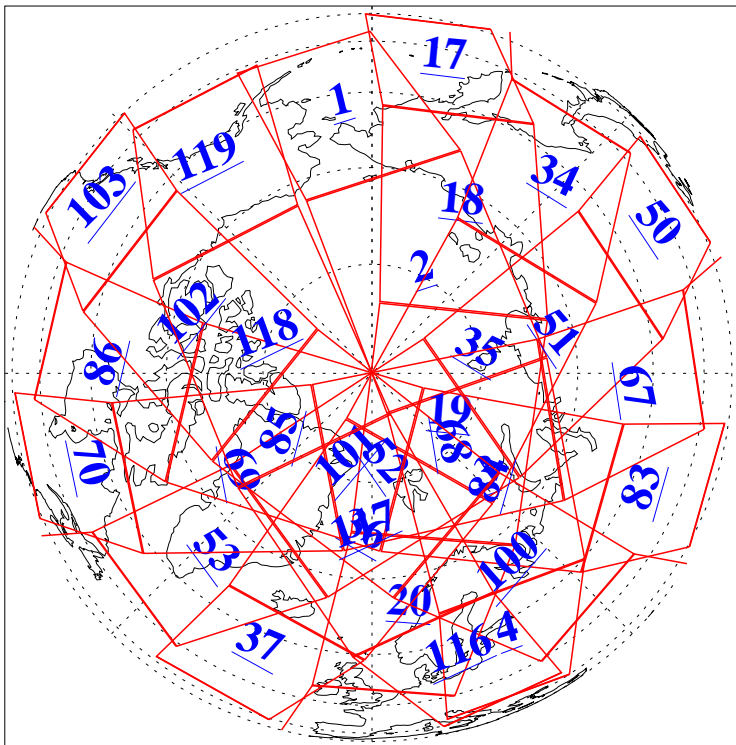

L1B Availability
AMSU Granules: 240
HSB Granules: 0
AIRS Granules: 240

4 Nov 2005
DoY 308
Aqua Day 1280
Granules: 1 to 120

Granules: 121 to 240

Legend: AMSU Available, HSB Available, AIRS Available

L1B Availability
AMSU Granules: 240
HSB Granules: 0
AIRS Granules: 240

4 Nov 2005
DoY 308
Aqua Day 1280

Ascending Granules

Descending Granules

Legend: AMSU Available, HSB Available, AIRS Available

L1B Availability
 AMSU Granules: 240
 HSB Granules: 0
 AIRS Granules: 240

4 Nov 2005
 DoY 308
 Aqua Day 1280

Northern Hemisphere Granules

Southern Hemisphere Granules

Legend: AMSU Available, *HSB Available*, **AIRS Available**