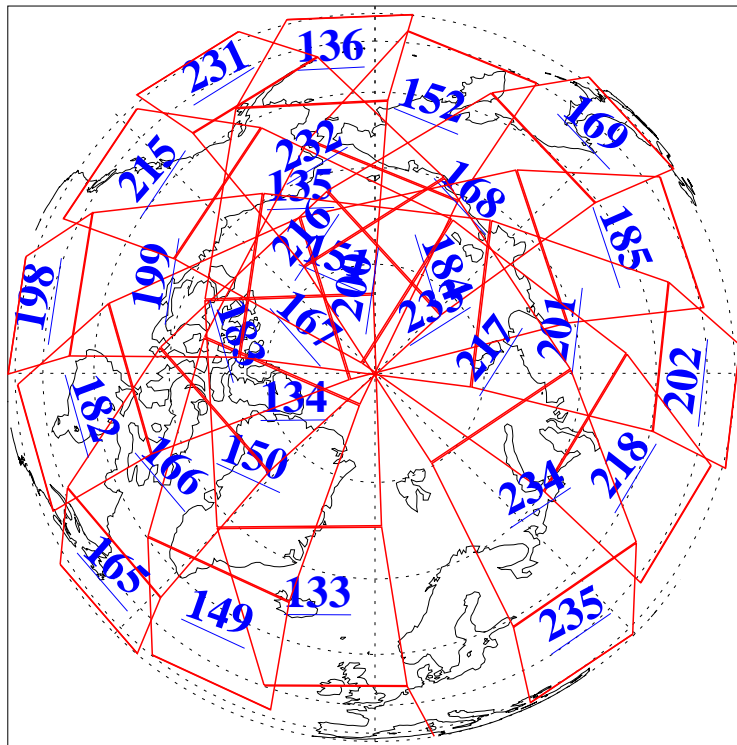

4 Nov 2005
DoY 308
Aqua Day 1280

Ascending Granules

Descending Granules

Legend: AMSU Available, HSB Available, AIRS Available

L1B Availability
 AMSU Granules: 240
 HSB Granules: 0
 AIRS Granules: 240

4 Nov 2005
 DoY 308
 Aqua Day 1280

Northern Hemisphere Granules

Southern Hemisphere Granules

Legend: AMSU Available, *HSB Available*, **AIRS Available**