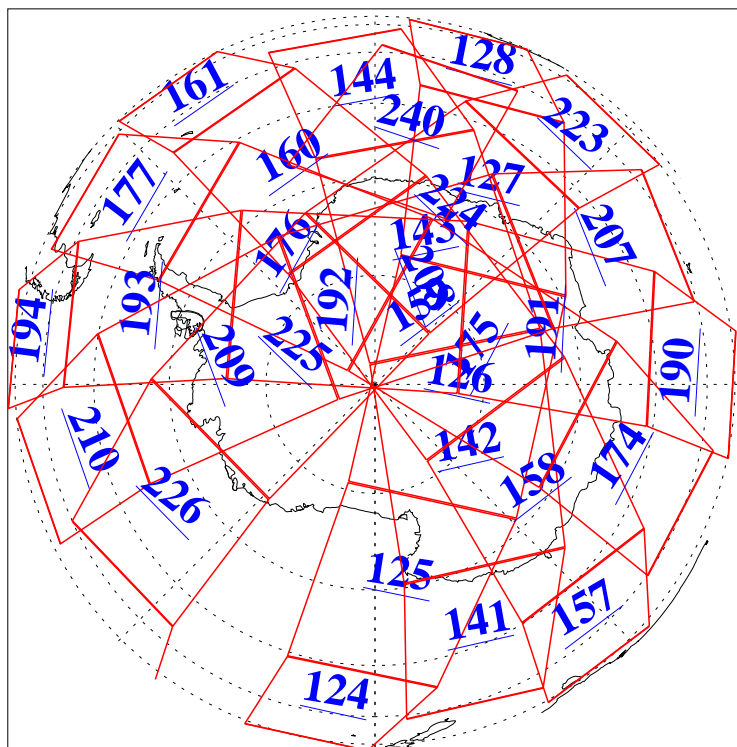

L1B Availability
AMSU Granules: 240
HSB Granules: 0
AIRS Granules: 240

4 Nov 2005
DoY 308
Aqua Day 1280
Granules: 1 to 120

Granules: 121 to 240

Legend: AMSU Available, HSB Available, AIRS Available

L1B Availability
AMSU Granules: 240
HSB Granules: 0
AIRS Granules: 240

4 Nov 2005
DoY 308
Aqua Day 1280

Ascending Granules

Descending Granules

Legend: AMSU Available, HSB Available, AIRS Available

L1B Availability
 AMSU Granules: 240
 HSB Granules: 0
 AIRS Granules: 240

4 Nov 2005
 DoY 308
 Aqua Day 1280

Northern Hemisphere Granules

Southern Hemisphere Granules

Legend: AMSU Available, *HSB Available*, **AIRS Available**