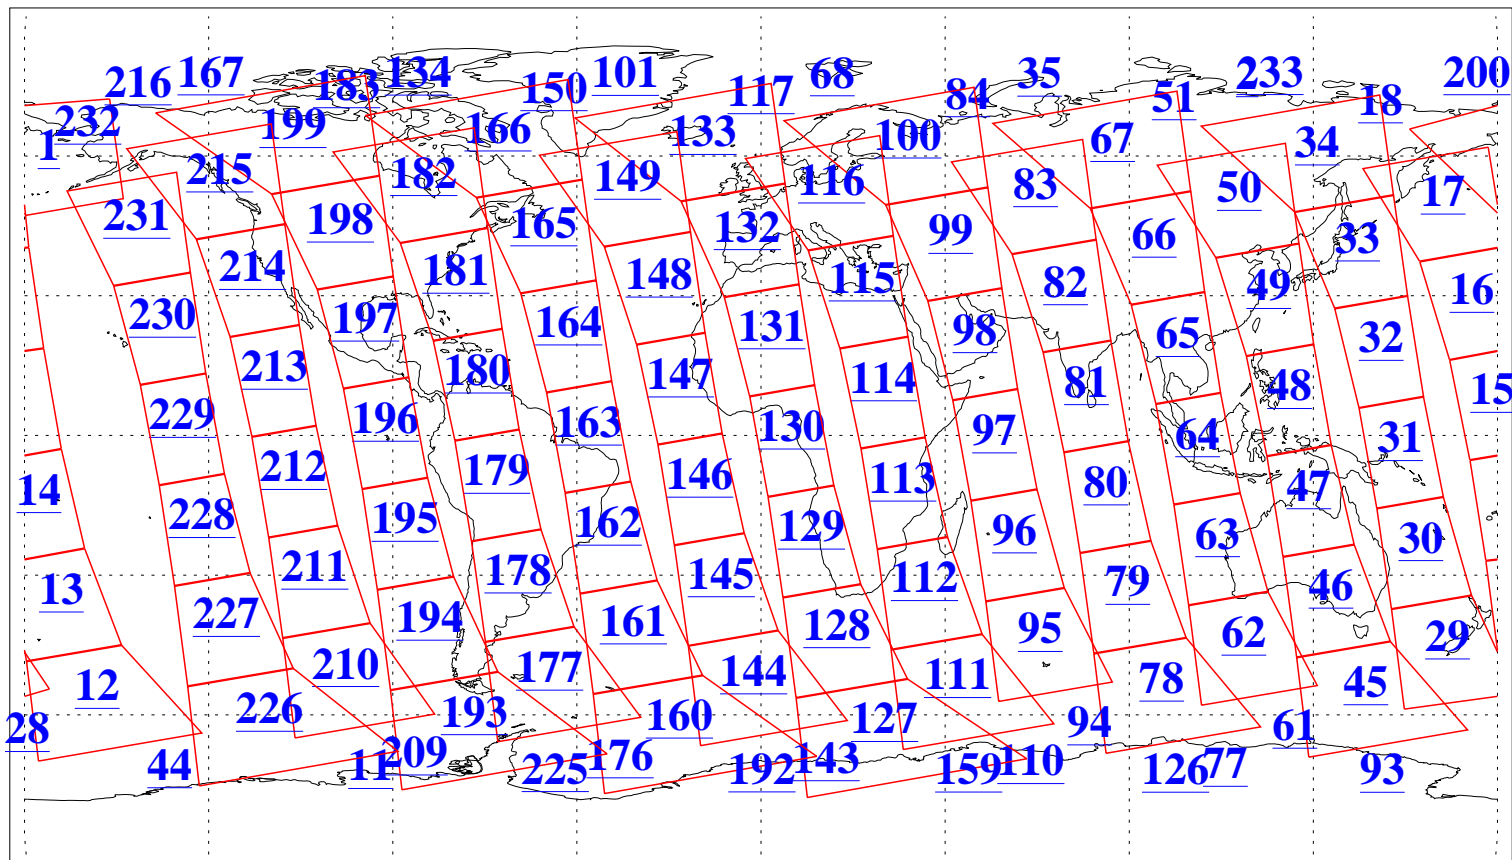

L1B Availability
AMSU Granules: 240
HSB Granules: 0
AIRS Granules: 240

4 Nov 2005
DoY 308
Aqua Day 1280
Granules: 1 to 120

Granules: 121 to 240

Legend: AMSU Available, HSB Available, AIRS Available

L1B Availability
AMSU Granules: 240
HSB Granules: 0
AIRS Granules: 240

4 Nov 2005
DoY 308
Aqua Day 1280

Ascending Granules

Descending Granules

Legend: AMSU Available, HSB Available, AIRS Available

L1B Availability
 AMSU Granules: 240
 HSB Granules: 0
 AIRS Granules: 240

4 Nov 2005
 DoY 308
 Aqua Day 1280

Northern Hemisphere Granules

Southern Hemisphere Granules

Legend: AMSU Available, *HSB Available*, **AIRS Available**