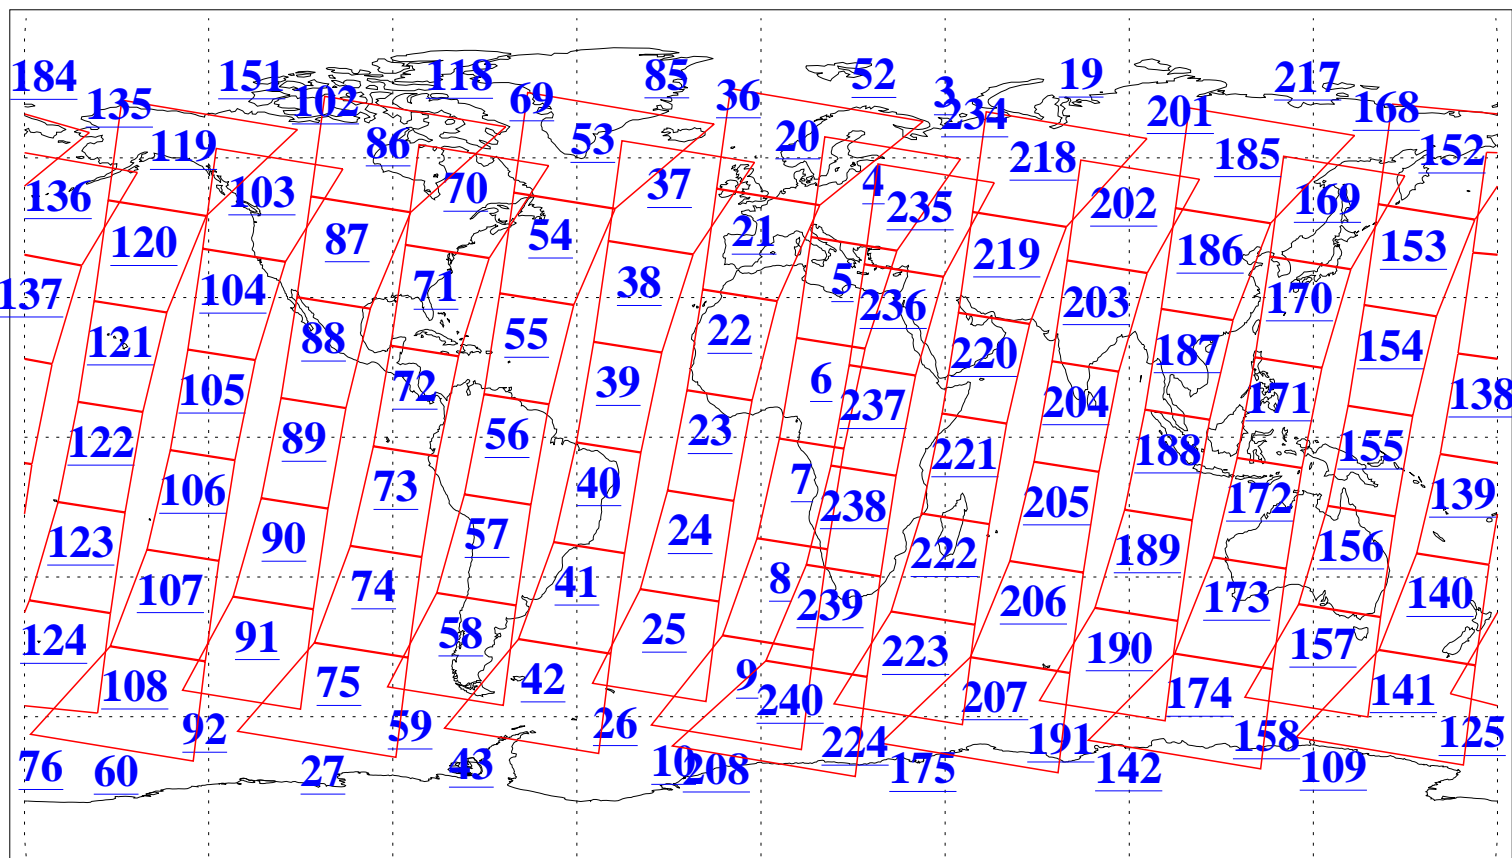

L1B Availability
AMSU Granules: 240
HSB Granules: 0
AIRS Granules: 240

4 Nov 2005
DoY 308
Aqua Day 1280
Granules: 1 to 120

Granules: 121 to 240

Legend: AMSU Available, HSB Available, AIRS Available

L1B Availability
AMSU Granules: 240
HSB Granules: 0
AIRS Granules: 240

4 Nov 2005
DoY 308
Aqua Day 1280

Ascending Granules

Descending Granules

Legend: AMSU Available, HSB Available, AIRS Available

L1B Availability
 AMSU Granules: 240
 HSB Granules: 0
 AIRS Granules: 240

4 Nov 2005
 DoY 308
 Aqua Day 1280

Northern Hemisphere Granules

Southern Hemisphere Granules

Legend: AMSU Available, *HSB Available*, **AIRS Available**