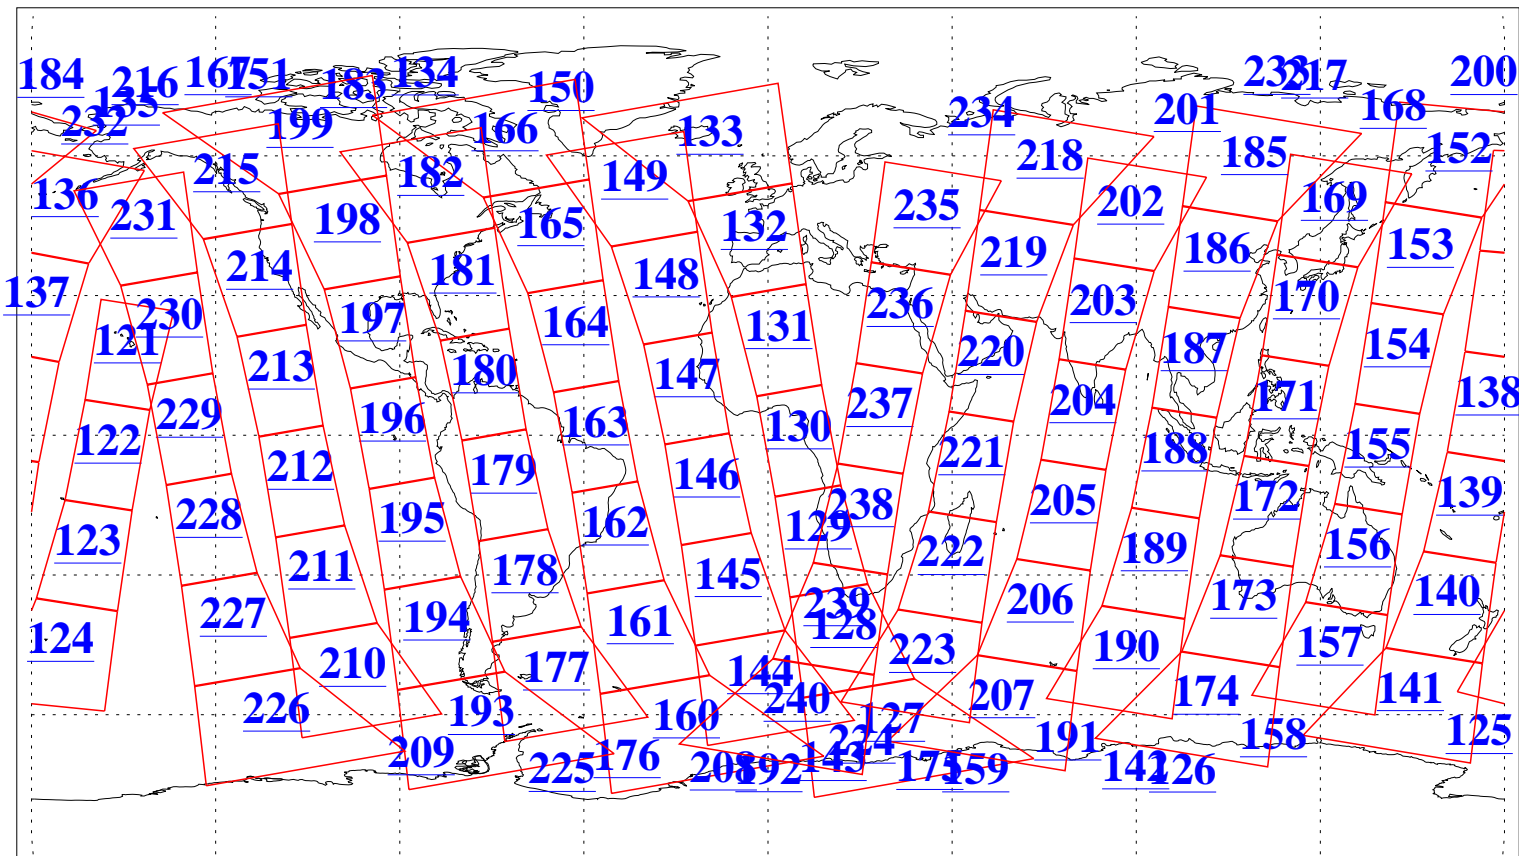

L1B Availability
AMSU Granules: 240
HSB Granules: 0
AIRS Granules: 240

4 Nov 2005
DoY 308
Aqua Day 1280
Granules: 1 to 120

Granules: 121 to 240

Legend: AMSU Available, HSB Available, AIRS Available

L1B Availability
AMSU Granules: 240
HSB Granules: 0
AIRS Granules: 240

4 Nov 2005
DoY 308
Aqua Day 1280

Ascending Granules

Descending Granules

Legend: AMSU Available, HSB Available, AIRS Available

L1B Availability
 AMSU Granules: 240
 HSB Granules: 0
 AIRS Granules: 240

4 Nov 2005
 DoY 308
 Aqua Day 1280

Northern Hemisphere Granules

Southern Hemisphere Granules

Legend: AMSU Available, *HSB Available*, **AIRS Available**