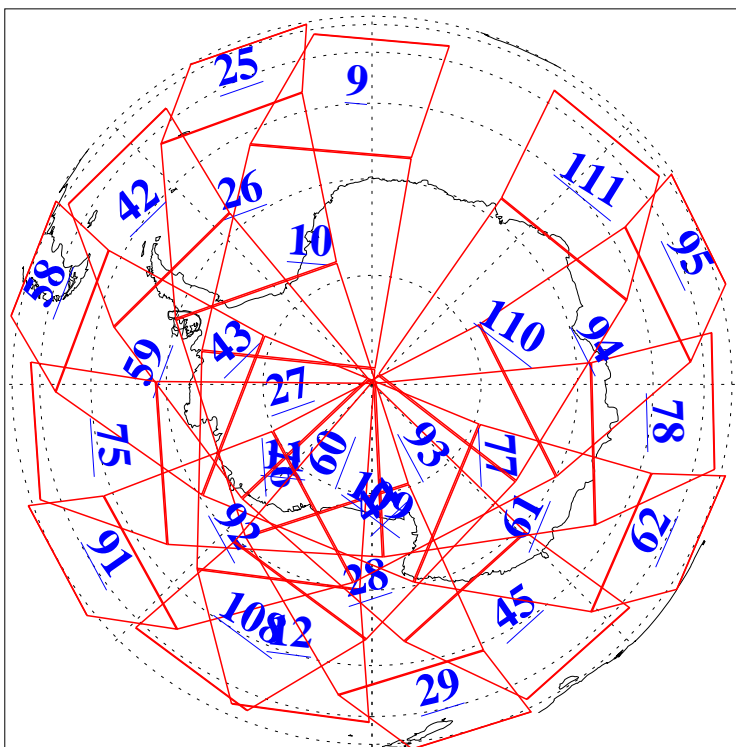

L1B Availability
AMSU Granules: 240
HSB Granules: 0
AIRS Granules: 240

4 Nov 2005
DoY 308
Aqua Day 1280
Granules: 1 to 120

Granules: 121 to 240

Legend: AMSU Available, HSB Available, AIRS Available

L1B Availability
AMSU Granules: 240
HSB Granules: 0
AIRS Granules: 240

4 Nov 2005
DoY 308
Aqua Day 1280

Ascending Granules

Descending Granules

Legend: AMSU Available, HSB Available, AIRS Available

L1B Availability
 AMSU Granules: 240
 HSB Granules: 0
 AIRS Granules: 240

4 Nov 2005
 DoY 308
 Aqua Day 1280

Northern Hemisphere Granules

Southern Hemisphere Granules

Legend: AMSU Available, *HSB Available*, **AIRS Available**