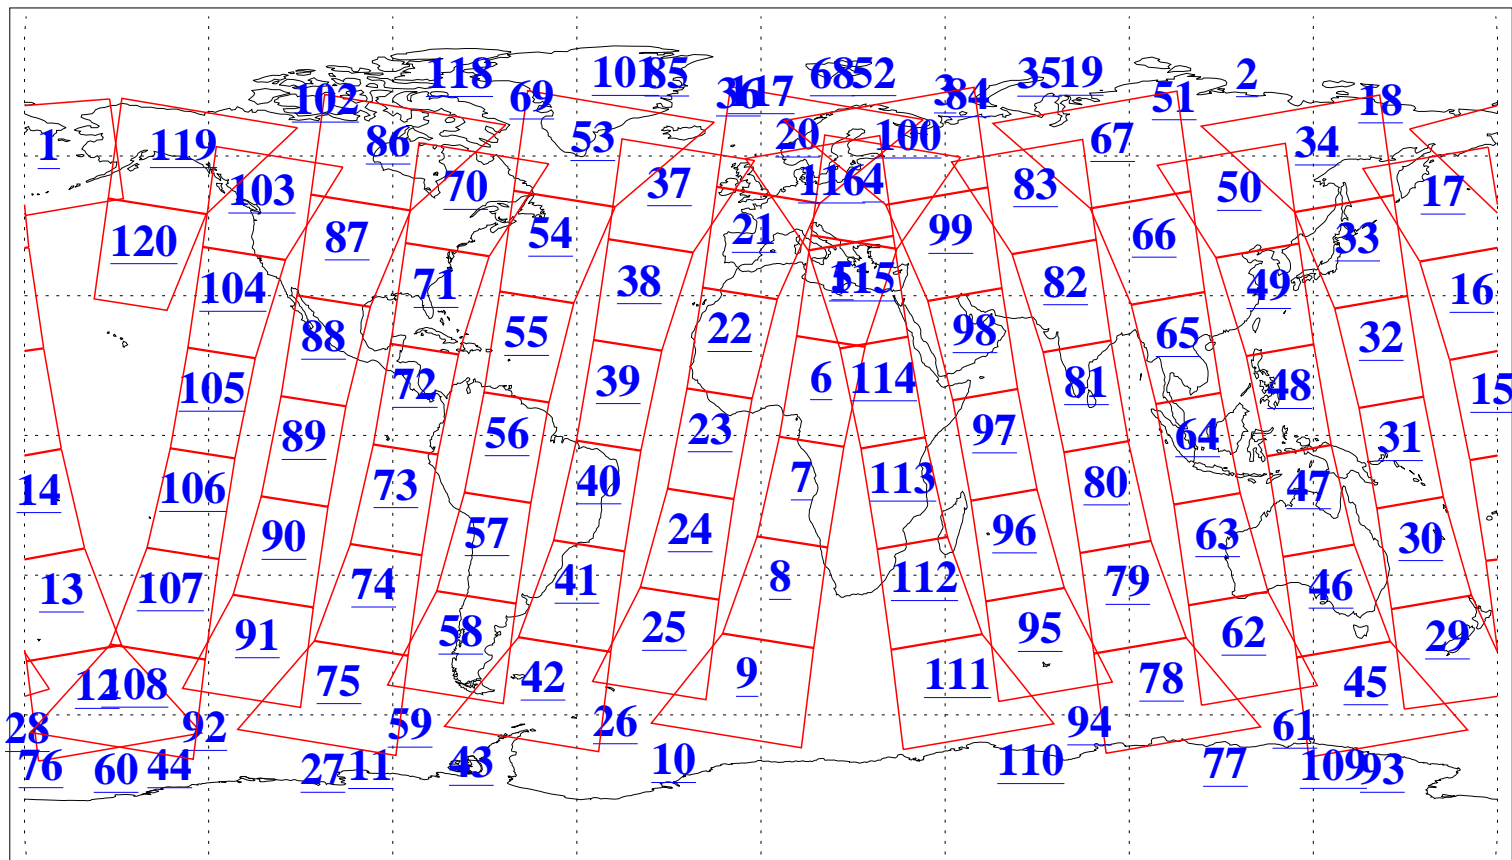

L1B Availability
AMSU Granules: 240
HSB Granules: 0
AIRS Granules: 240

4 Nov 2005
DoY 308
Aqua Day 1280
Granules: 1 to 120

Granules: 121 to 240

Legend: AMSU Available, HSB Available, AIRS Available

L1B Availability
AMSU Granules: 240
HSB Granules: 0
AIRS Granules: 240

4 Nov 2005
DoY 308
Aqua Day 1280

Ascending Granules

Descending Granules

Legend: AMSU Available, HSB Available, AIRS Available

L1B Availability
 AMSU Granules: 240
 HSB Granules: 0
 AIRS Granules: 240

4 Nov 2005
 DoY 308
 Aqua Day 1280

Northern Hemisphere Granules

Southern Hemisphere Granules

Legend: AMSU Available, *HSB Available*, **AIRS Available**