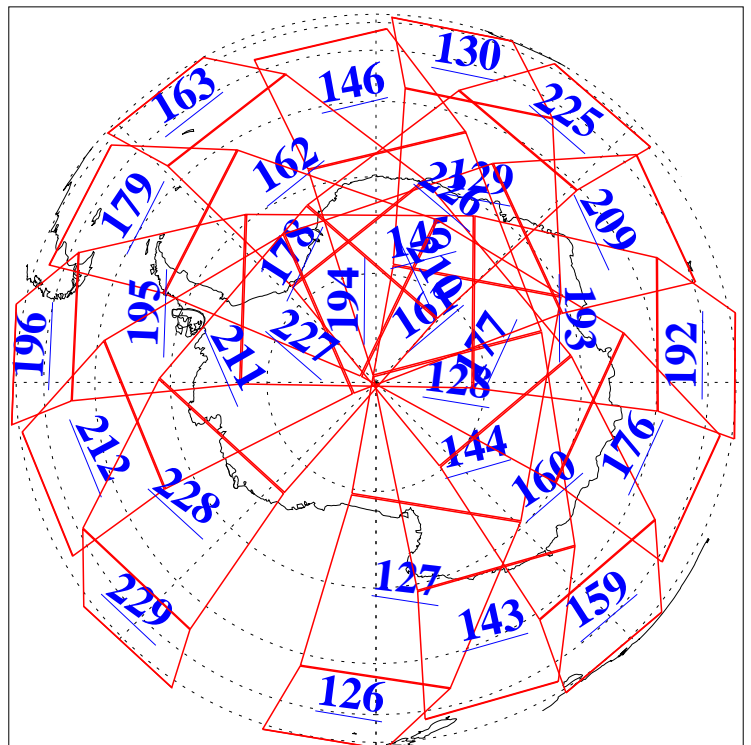

2 Nov 2005
DoY 306
Aqua Day 1278

Ascending Granules

Descending Granules

Legend: AMSU Available, HSB Available, AIRS Available

L1B Availability
 AMSU Granules: 240
 HSB Granules: 0
 AIRS Granules: 240

2 Nov 2005
 DoY 306
 Aqua Day 1278

Northern Hemisphere Granules

Southern Hemisphere Granules

Legend: AMSU Available, HSB Available, AIRS Available