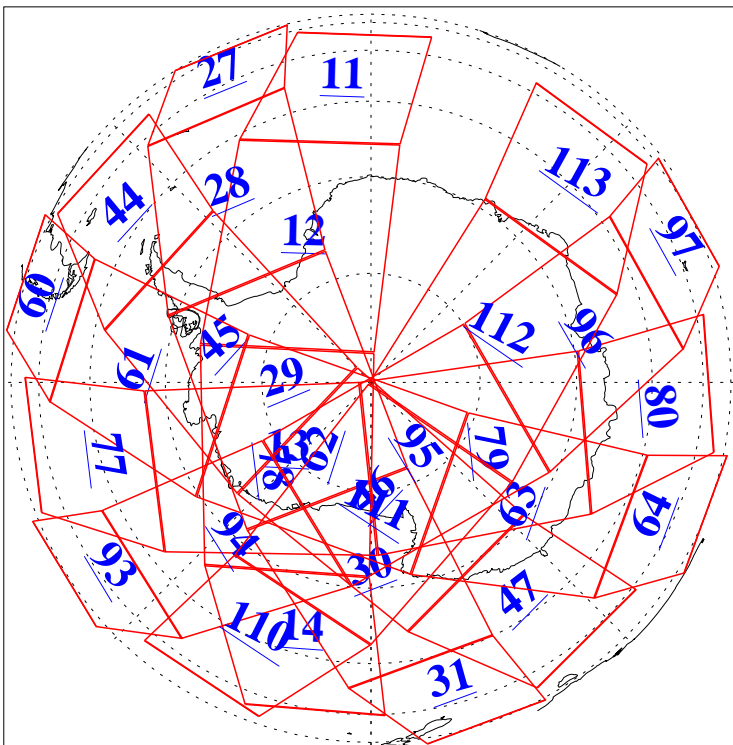

L1B Availability
AMSU Granules: 240
HSB Granules: 0
AIRS Granules: 240

2 Nov 2005
DoY 306
Aqua Day 1278
Granules: 1 to 120

Granules: 121 to 240

Legend: AMSU Available, HSB Available, AIRS Available

L1B Availability
AMSU Granules: 240
HSB Granules: 0
AIRS Granules: 240

2 Nov 2005
DoY 306
Aqua Day 1278

Ascending Granules

Descending Granules

Legend: AMSU Available, HSB Available, AIRS Available

L1B Availability
 AMSU Granules: 240
 HSB Granules: 0
 AIRS Granules: 240

2 Nov 2005
 DoY 306
 Aqua Day 1278

Northern Hemisphere Granules

Southern Hemisphere Granules

Legend: AMSU Available, HSB Available, AIRS Available