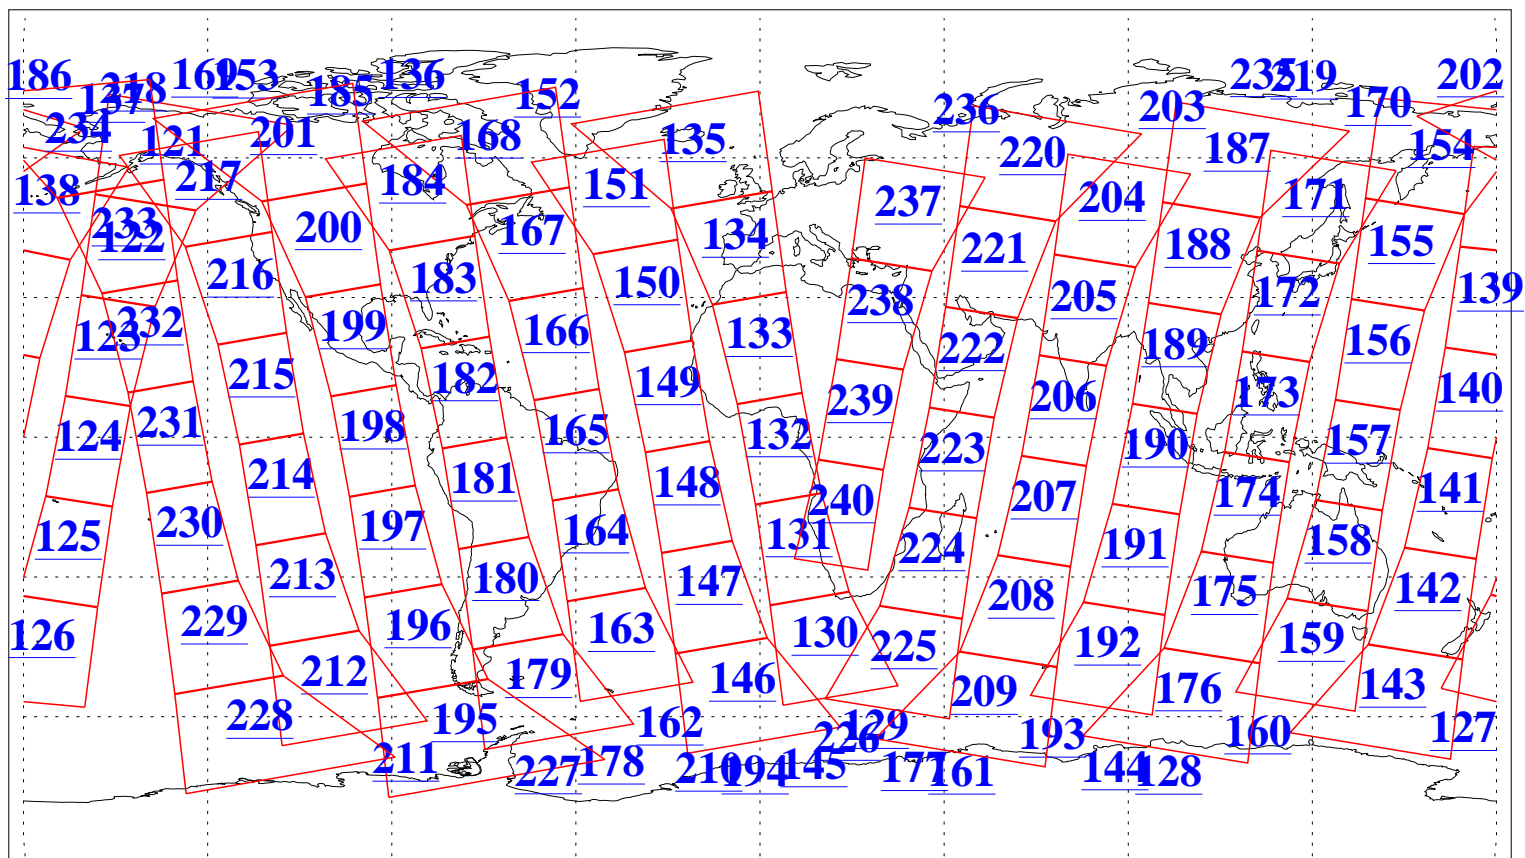

L1B Availability
AMSU Granules: 240
HSB Granules: 0
AIRS Granules: 240

2 Nov 2005
DoY 306
Aqua Day 1278
Granules: 1 to 120

Granules: 121 to 240

Legend: AMSU Available, HSB Available, AIRS Available

L1B Availability
AMSU Granules: 240
HSB Granules: 0
AIRS Granules: 240

2 Nov 2005
DoY 306
Aqua Day 1278

Ascending Granules

Descending Granules

Legend: AMSU Available, HSB Available, AIRS Available

L1B Availability
 AMSU Granules: 240
 HSB Granules: 0
 AIRS Granules: 240

2 Nov 2005
 DoY 306
 Aqua Day 1278