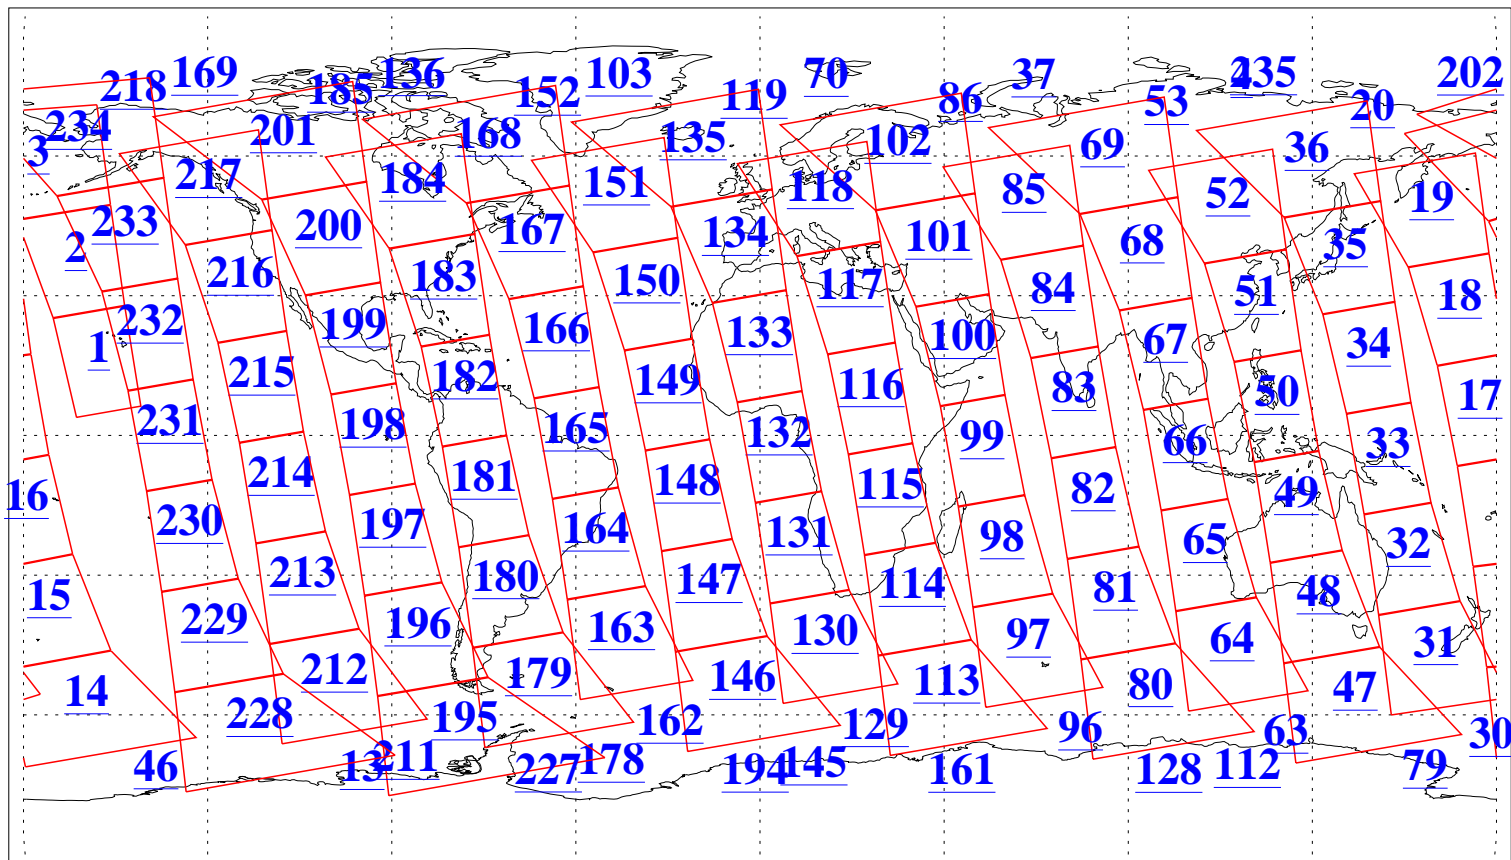

L1B Availability
AMSU Granules: 240
HSB Granules: 0
AIRS Granules: 240

2 Nov 2005
DoY 306
Aqua Day 1278
Granules: 1 to 120

Granules: 121 to 240

Legend: AMSU Available, HSB Available, AIRS Available

L1B Availability
AMSU Granules: 240
HSB Granules: 0
AIRS Granules: 240

2 Nov 2005
DoY 306
Aqua Day 1278

Ascending Granules

Descending Granules

Legend: AMSU Available, HSB Available, AIRS Available

L1B Availability
 AMSU Granules: 240
 HSB Granules: 0
 AIRS Granules: 240

2 Nov 2005
 DoY 306
 Aqua Day 1278

Northern Hemisphere Granules

Southern Hemisphere Granules

Legend: AMSU Available, HSB Available, AIRS Available