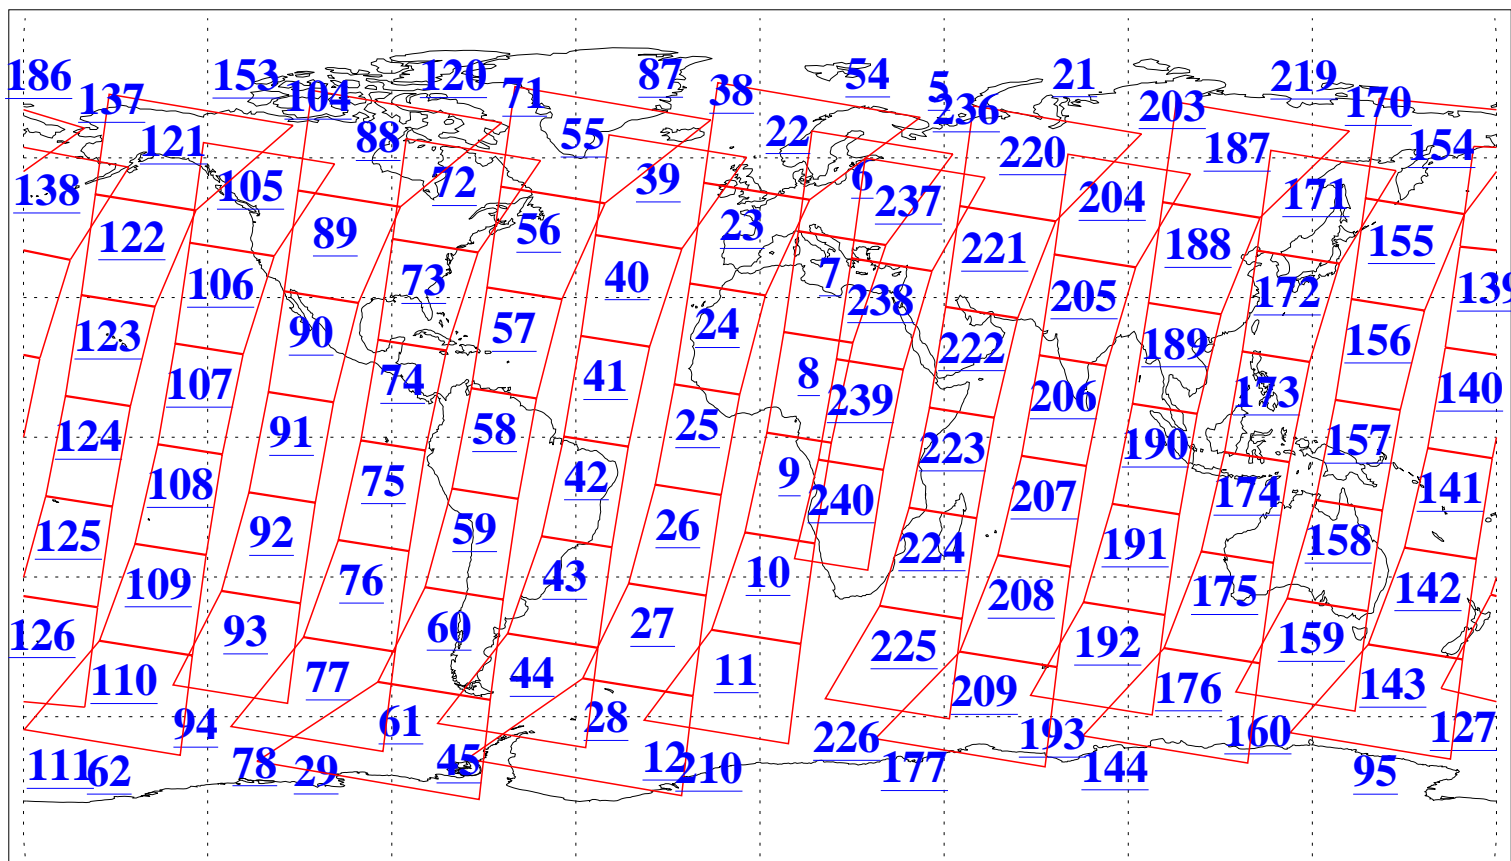

L1B Availability
AMSU Granules: 240
HSB Granules: 0
AIRS Granules: 240

2 Nov 2005
DoY 306
Aqua Day 1278
Granules: 1 to 120

Granules: 121 to 240

Legend: AMSU Available, HSB Available, AIRS Available

L1B Availability
AMSU Granules: 240
HSB Granules: 0
AIRS Granules: 240

2 Nov 2005
DoY 306
Aqua Day 1278

Ascending Granules

Descending Granules

Legend: AMSU Available, HSB Available, AIRS Available

L1B Availability
 AMSU Granules: 240
 HSB Granules: 0
 AIRS Granules: 240

2 Nov 2005
 DoY 306
 Aqua Day 1278

Northern Hemisphere Granules

Southern Hemisphere Granules

Legend: AMSU Available, HSB Available, AIRS Available