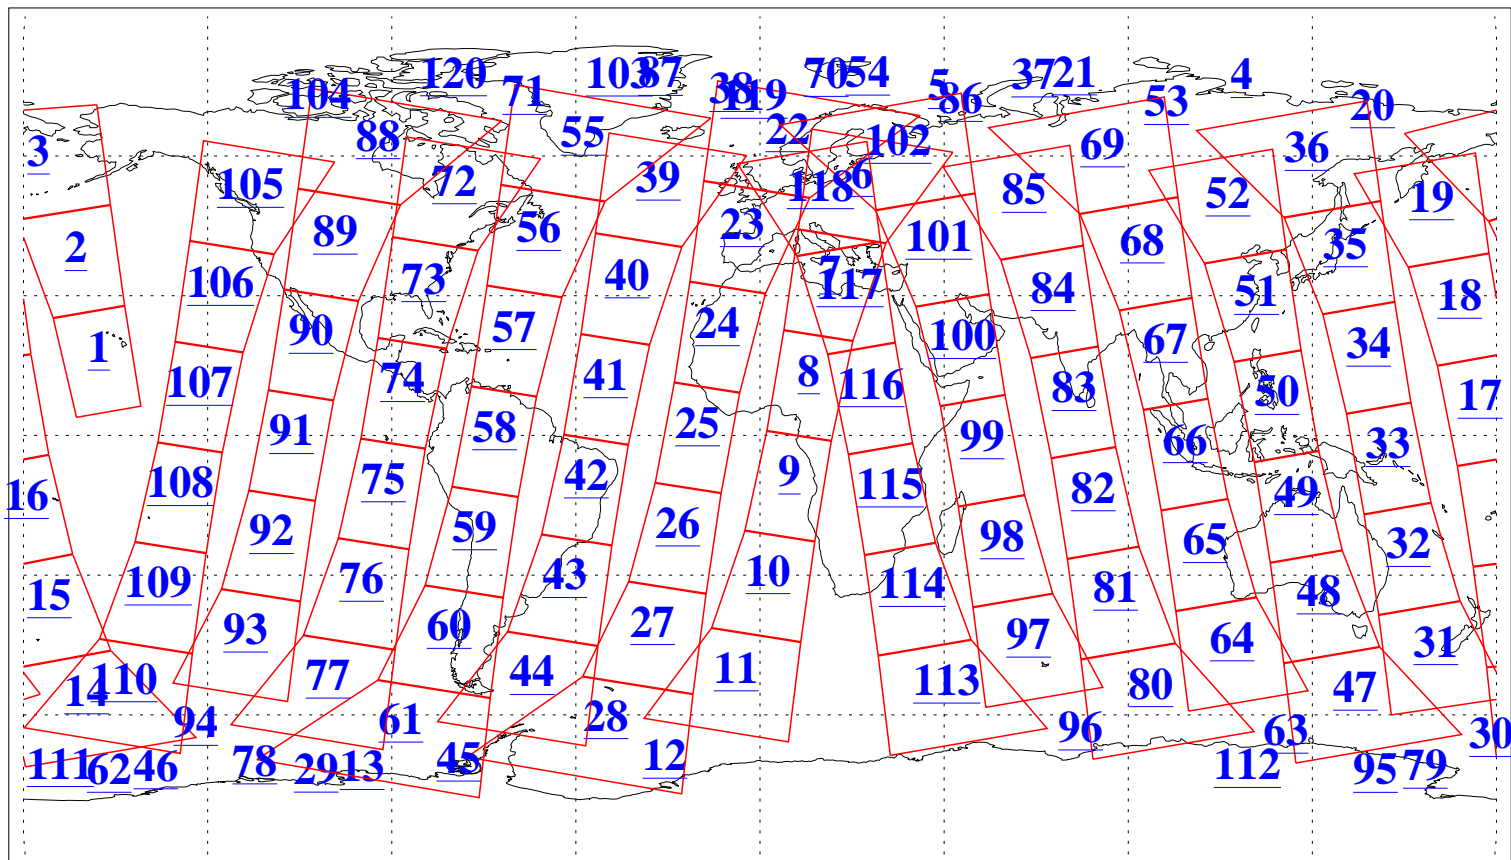

L1B Availability
AMSU Granules: 240
HSB Granules: 0
AIRS Granules: 240

2 Nov 2005
DoY 306
Aqua Day 1278
Granules: 1 to 120

Granules: 121 to 240

Legend: AMSU Available, HSB Available, AIRS Available

L1B Availability
AMSU Granules: 240
HSB Granules: 0
AIRS Granules: 240

2 Nov 2005
DoY 306
Aqua Day 1278

Ascending Granules

Descending Granules

Legend: AMSU Available, HSB Available, AIRS Available

L1B Availability
 AMSU Granules: 240
 HSB Granules: 0
 AIRS Granules: 240

2 Nov 2005
 DoY 306
 Aqua Day 1278

Northern Hemisphere Granules

Southern Hemisphere Granules

Legend: AMSU Available, HSB Available, AIRS Available