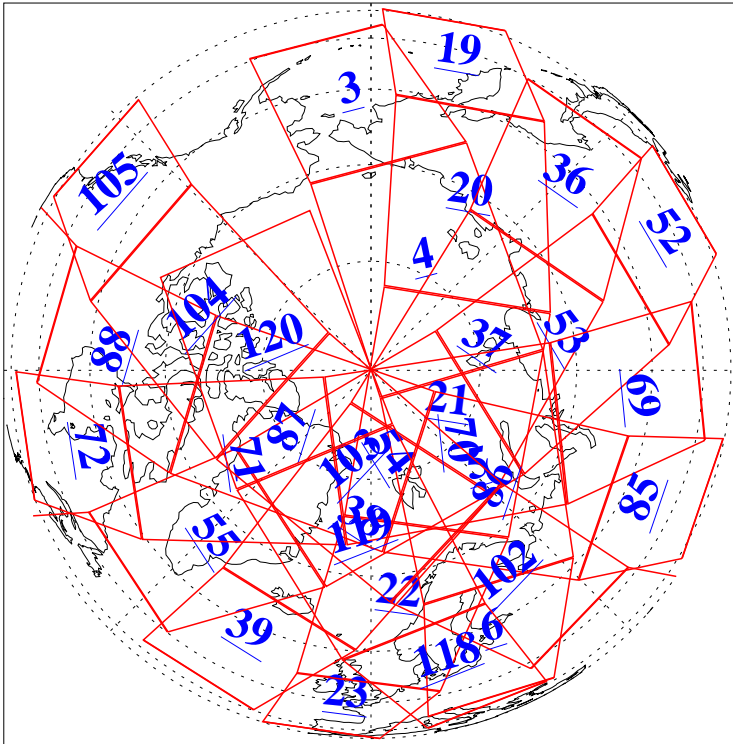

L1B Availability
AMSU Granules: 240
HSB Granules: 0
AIRS Granules: 240

2 Nov 2005
DoY 306
Aqua Day 1278
Granules: 1 to 120

Granules: 121 to 240

Legend: AMSU Available, HSB Available, AIRS Available

L1B Availability
AMSU Granules: 240
HSB Granules: 0
AIRS Granules: 240

2 Nov 2005
DoY 306
Aqua Day 1278

Ascending Granules

Descending Granules

Legend: AMSU Available, HSB Available, AIRS Available

L1B Availability
 AMSU Granules: 240
 HSB Granules: 0
 AIRS Granules: 240

2 Nov 2005
 DoY 306
 Aqua Day 1278

Northern Hemisphere Granules

Southern Hemisphere Granules

Legend: AMSU Available, HSB Available, AIRS Available