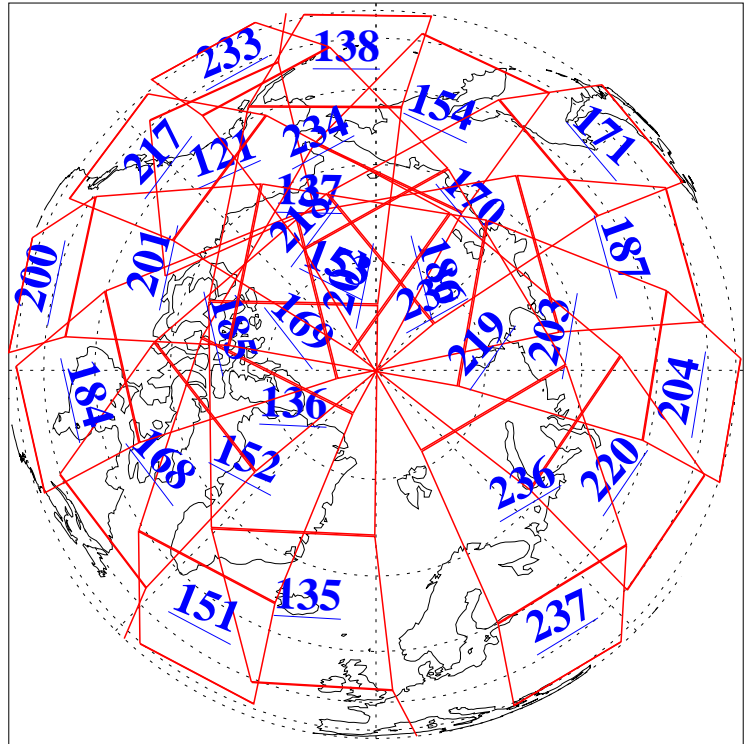

L1B Availability
AMSU Granules: 240
HSB Granules: 0
AIRS Granules: 240

2 Nov 2005
DoY 306
Aqua Day 1278
Granules: 1 to 120

Granules: 121 to 240

Legend: AMSU Available, HSB Available, AIRS Available

L1B Availability
AMSU Granules: 240
HSB Granules: 0
AIRS Granules: 240

2 Nov 2005
DoY 306
Aqua Day 1278

Ascending Granules

Descending Granules

Legend: AMSU Available, HSB Available, AIRS Available

L1B Availability
 AMSU Granules: 240
 HSB Granules: 0
 AIRS Granules: 240

2 Nov 2005
 DoY 306
 Aqua Day 1278

Northern Hemisphere Granules

Southern Hemisphere Granules

Legend: AMSU Available, HSB Available, AIRS Available