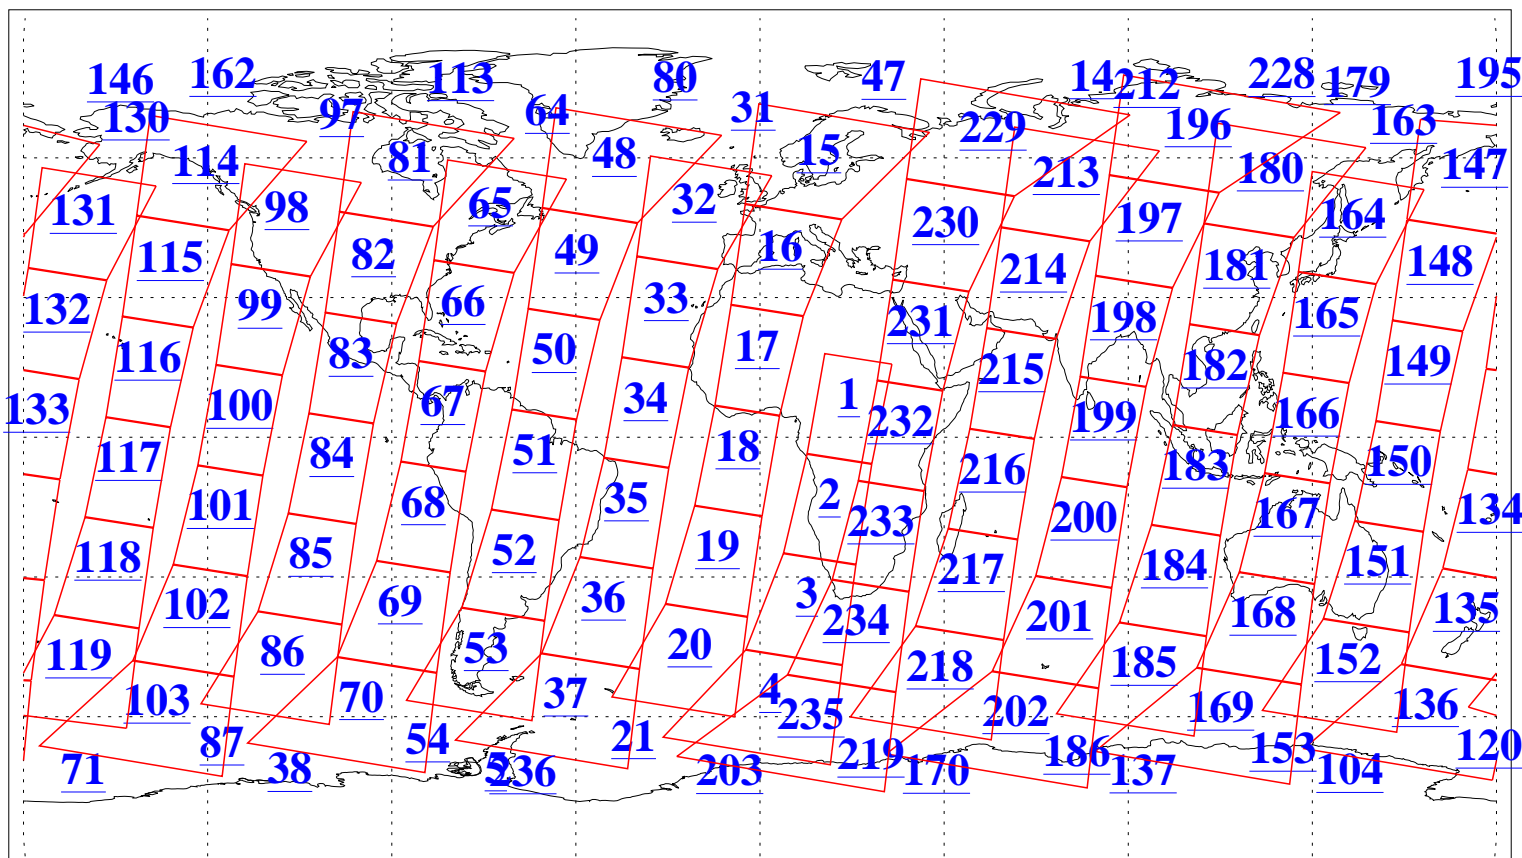

L1B Availability  
AMSU Granules: 240  
HSB Granules: 0  
AIRS Granules: 240

1 Nov 2005  
DoY 305  
Aqua Day 1277  
Ascending Granules

Descending Granules

Legend: AMSU Available, HSB Available, AIRS Available

L1B Availability  
 AMSU Granules: 240  
 HSB Granules: 0  
 AIRS Granules: 240

1 Nov 2005  
 DoY 305  
 Aqua Day 1277

Northern Hemisphere Granules

Southern Hemisphere Granules

Legend: AMSU Available, HSB Available, AIRS Available