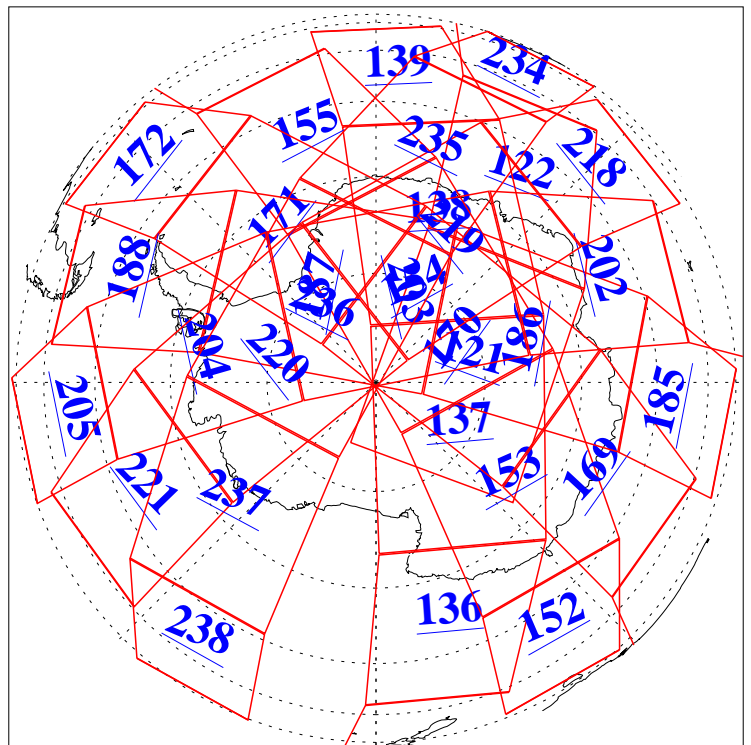

L1B Availability  
AMSU Granules: 240  
HSB Granules: 0  
AIRS Granules: 240

1 Nov 2005  
DoY 305  
Aqua Day 1277  
Ascending Granules

Descending Granules

Legend: AMSU Available, HSB Available, AIRS Available

L1B Availability  
 AMSU Granules: 240  
 HSB Granules: 0  
 AIRS Granules: 240

1 Nov 2005  
 DoY 305  
 Aqua Day 1277

Northern Hemisphere Granules

Southern Hemisphere Granules

Legend: AMSU Available, HSB Available, AIRS Available