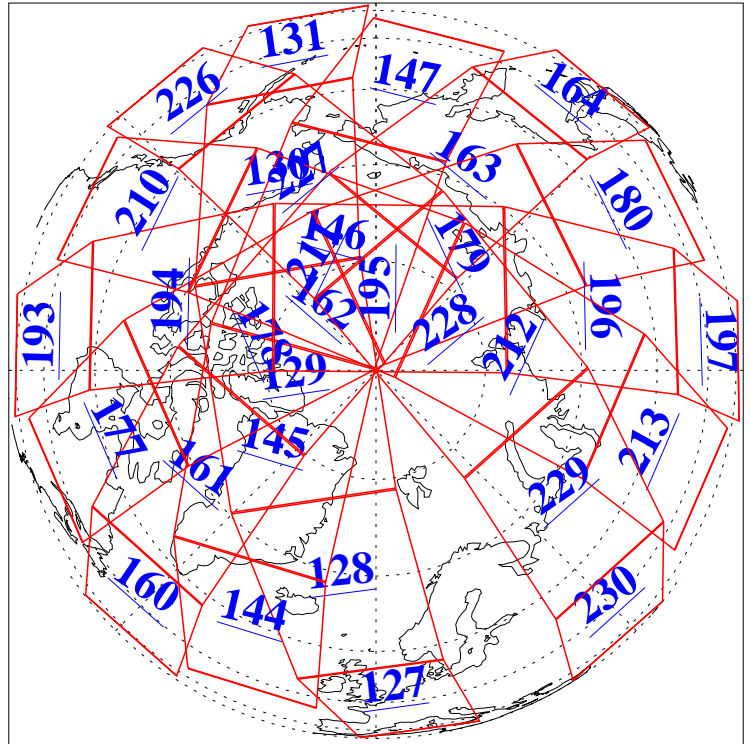

L1B Availability  
AMSU Granules: 240  
HSB Granules: 0  
AIRS Granules: 240

1 Nov 2005  
DoY 305  
Aqua Day 1277  
Ascending Granules

Descending Granules

Legend: AMSU Available, HSB Available, AIRS Available

L1B Availability  
 AMSU Granules: 240  
 HSB Granules: 0  
 AIRS Granules: 240

1 Nov 2005  
 DoY 305  
 Aqua Day 1277

Northern Hemisphere Granules

Southern Hemisphere Granules

Legend: AMSU Available, HSB Available, AIRS Available