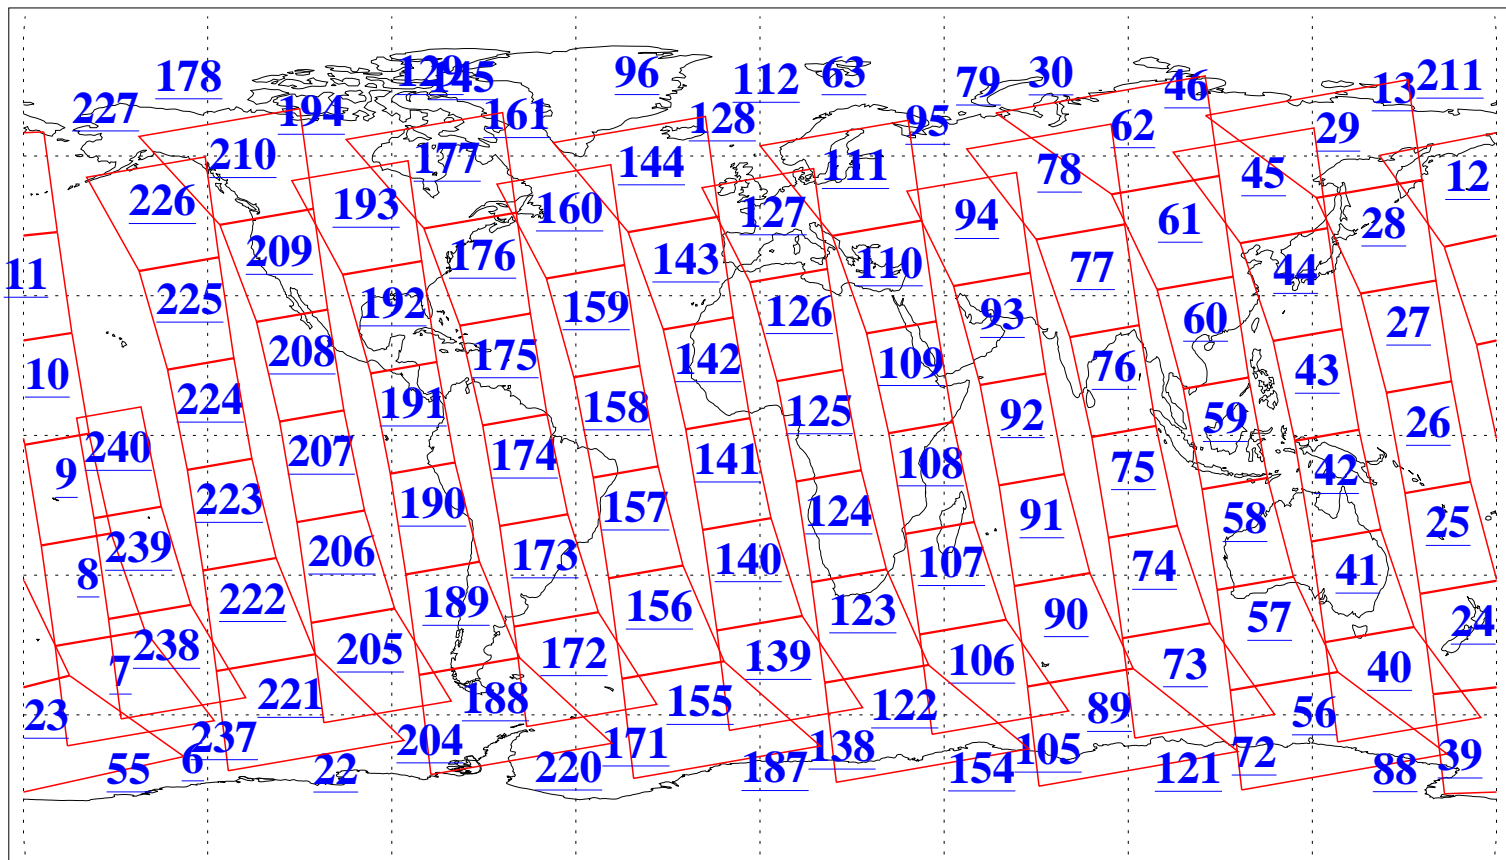

L1B Availability  
AMSU Granules: 240  
HSB Granules: 0  
AIRS Granules: 240

1 Nov 2005  
DoY 305  
Aqua Day 1277  
Ascending Granules

Descending Granules

Legend: AMSU Available, HSB Available, AIRS Available

L1B Availability  
 AMSU Granules: 240  
 HSB Granules: 0  
 AIRS Granules: 240

1 Nov 2005  
 DoY 305  
 Aqua Day 1277

Northern Hemisphere Granules

Southern Hemisphere Granules

Legend: AMSU Available, HSB Available, AIRS Available