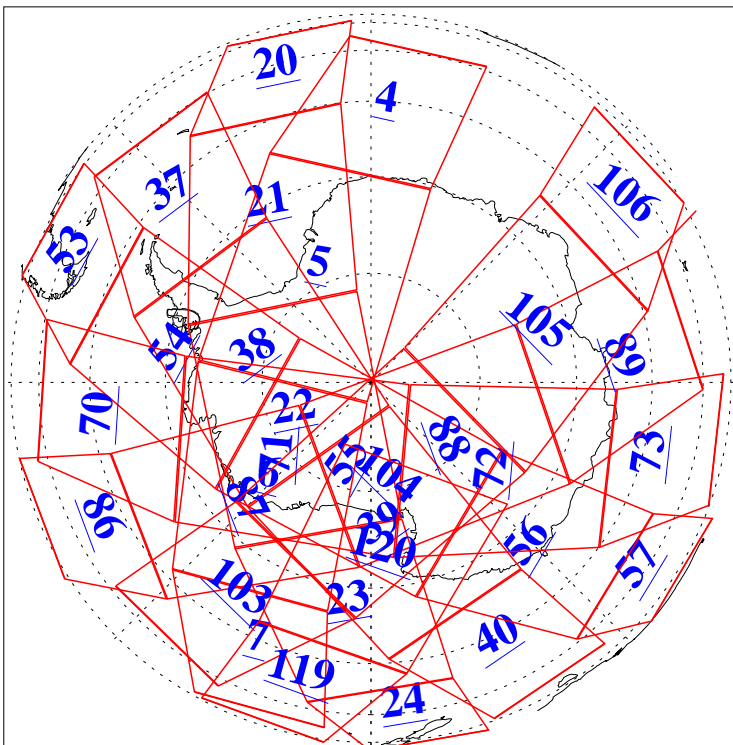

L1B Availability  
AMSU Granules: 240  
HSB Granules: 0  
AIRS Granules: 240

1 Nov 2005  
DoY 305  
Aqua Day 1277  
Ascending Granules

Descending Granules

Legend: AMSU Available, HSB Available, AIRS Available

L1B Availability  
 AMSU Granules: 240  
 HSB Granules: 0  
 AIRS Granules: 240

1 Nov 2005  
 DoY 305  
 Aqua Day 1277

Northern Hemisphere Granules

Southern Hemisphere Granules

Legend: AMSU Available, HSB Available, AIRS Available