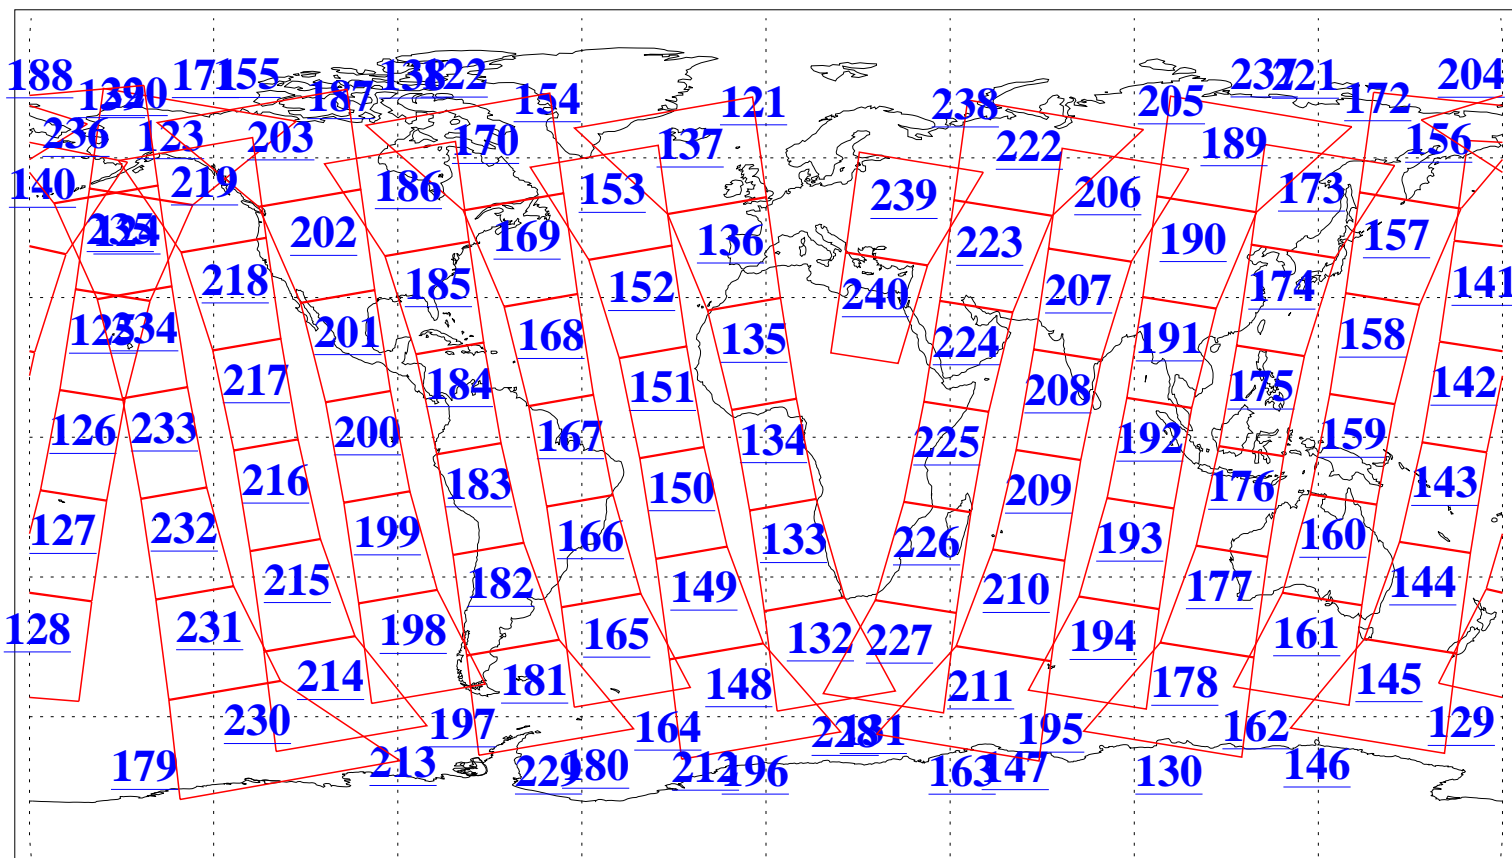

L1B Availability
AMSU Granules: 240
HSB Granules: 0
AIRS Granules: 240

31 Oct 2005
DoY 304
Aqua Day 1276
Granules: 1 to 120

Granules: 121 to 240

Legend: AMSU Available, HSB Available, AIRS Available

L1B Availability
AMSU Granules: 240
HSB Granules: 0
AIRS Granules: 240

31 Oct 2005
DoY 304
Aqua Day 1276

Ascending Granules

Descending Granules

Legend: AMSU Available, HSB Available, AIRS Available

L1B Availability
 AMSU Granules: 240
 HSB Granules: 0
 AIRS Granules: 240

31 Oct 2005
 DoY 304
 Aqua Day 1276

Northern Hemisphere Granules

Southern Hemisphere Granules

Legend: AMSU Available, HSB Available, AIRS Available