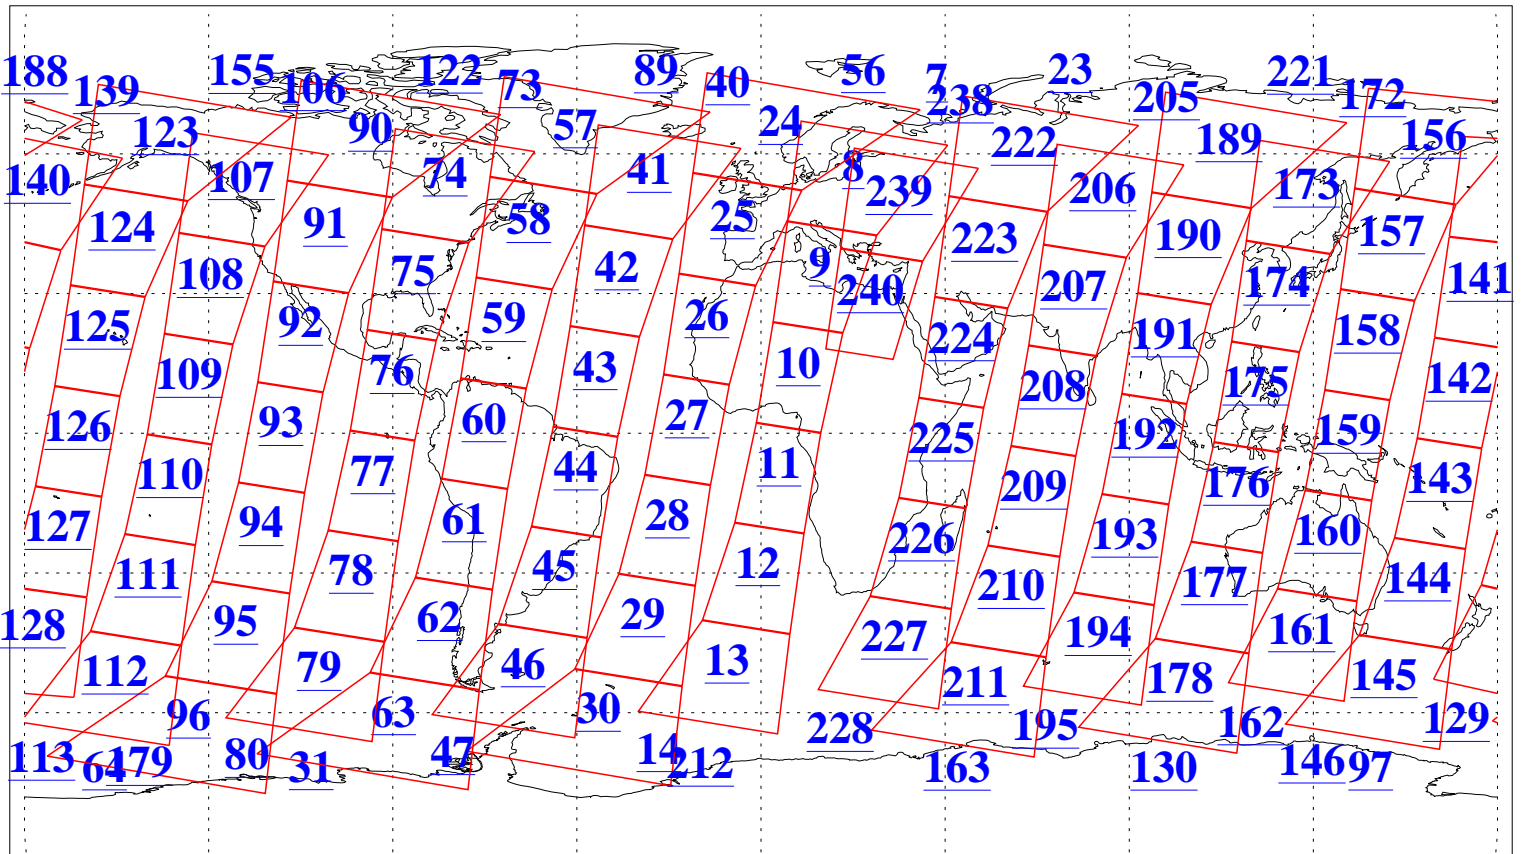

L1B Availability
AMSU Granules: 240
HSB Granules: 0
AIRS Granules: 240

31 Oct 2005
DoY 304
Aqua Day 1276
Granules: 1 to 120

Granules: 121 to 240

Legend: AMSU Available, HSB Available, AIRS Available

L1B Availability
AMSU Granules: 240
HSB Granules: 0
AIRS Granules: 240

31 Oct 2005
DoY 304
Aqua Day 1276

Ascending Granules

Descending Granules

Legend: AMSU Available, HSB Available, AIRS Available

L1B Availability
 AMSU Granules: 240
 HSB Granules: 0
 AIRS Granules: 240

31 Oct 2005
 DoY 304
 Aqua Day 1276

Northern Hemisphere Granules

Southern Hemisphere Granules

Legend: AMSU Available, HSB Available, AIRS Available