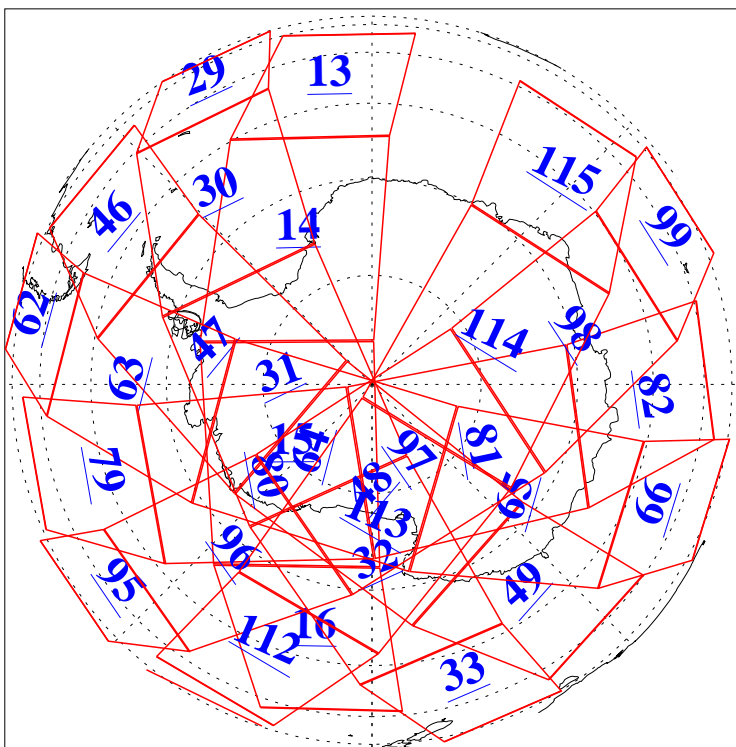

L1B Availability
AMSU Granules: 240
HSB Granules: 0
AIRS Granules: 240

31 Oct 2005
DoY 304
Aqua Day 1276
Granules: 1 to 120

Granules: 121 to 240

Legend: AMSU Available, HSB Available, AIRS Available

L1B Availability
AMSU Granules: 240
HSB Granules: 0
AIRS Granules: 240

31 Oct 2005
DoY 304
Aqua Day 1276

Ascending Granules

Descending Granules

Legend: AMSU Available, HSB Available, AIRS Available

L1B Availability
 AMSU Granules: 240
 HSB Granules: 0
 AIRS Granules: 240

31 Oct 2005
 DoY 304
 Aqua Day 1276

Northern Hemisphere Granules

Southern Hemisphere Granules

Legend: AMSU Available, HSB Available, AIRS Available