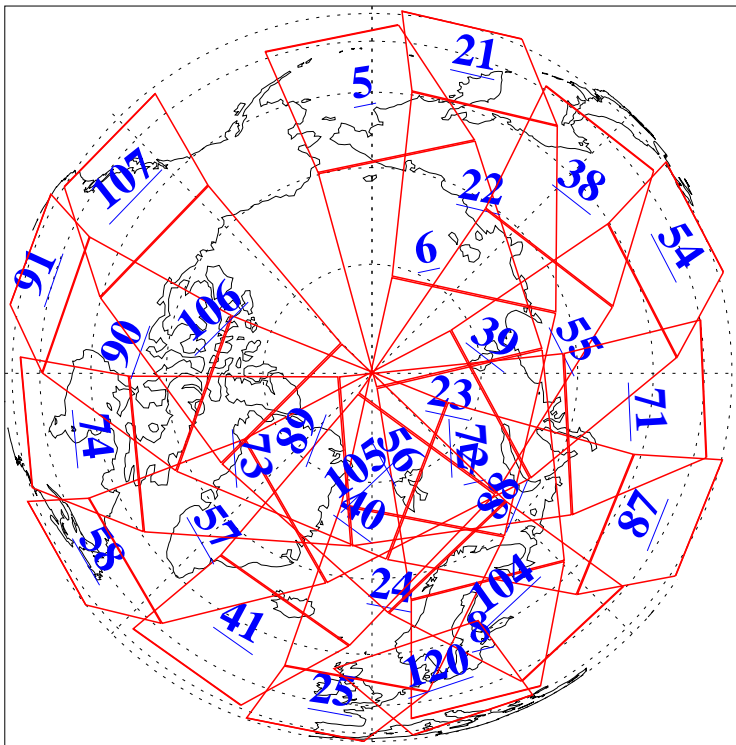

L1B Availability
AMSU Granules: 240
HSB Granules: 0
AIRS Granules: 240

31 Oct 2005
DoY 304
Aqua Day 1276
Granules: 1 to 120

Granules: 121 to 240

Legend: AMSU Available, HSB Available, AIRS Available

L1B Availability
AMSU Granules: 240
HSB Granules: 0
AIRS Granules: 240

31 Oct 2005
DoY 304
Aqua Day 1276

Ascending Granules

Descending Granules

Legend: AMSU Available, HSB Available, AIRS Available

L1B Availability
 AMSU Granules: 240
 HSB Granules: 0
 AIRS Granules: 240

31 Oct 2005
 DoY 304
 Aqua Day 1276

Northern Hemisphere Granules

Southern Hemisphere Granules

Legend: AMSU Available, HSB Available, AIRS Available