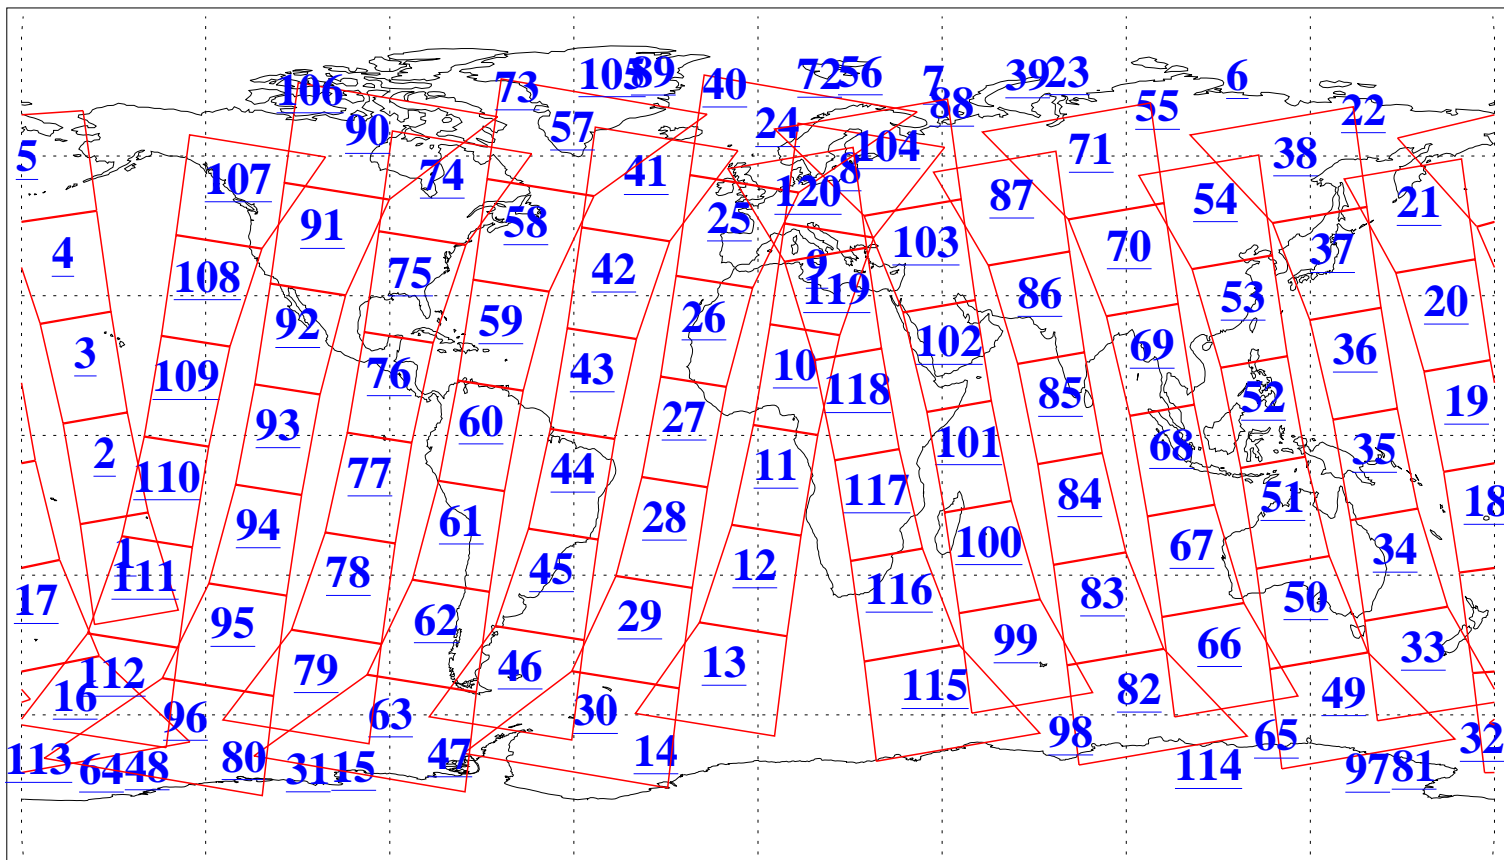

L1B Availability
AMSU Granules: 240
HSB Granules: 0
AIRS Granules: 240

31 Oct 2005
DoY 304
Aqua Day 1276
Granules: 1 to 120

Granules: 121 to 240

Legend: AMSU Available, HSB Available, AIRS Available

L1B Availability
AMSU Granules: 240
HSB Granules: 0
AIRS Granules: 240

31 Oct 2005
DoY 304
Aqua Day 1276

Ascending Granules

Descending Granules

Legend: AMSU Available, HSB Available, AIRS Available

L1B Availability
 AMSU Granules: 240
 HSB Granules: 0
 AIRS Granules: 240

31 Oct 2005
 DoY 304
 Aqua Day 1276

Northern Hemisphere Granules

Southern Hemisphere Granules

Legend: AMSU Available, HSB Available, AIRS Available