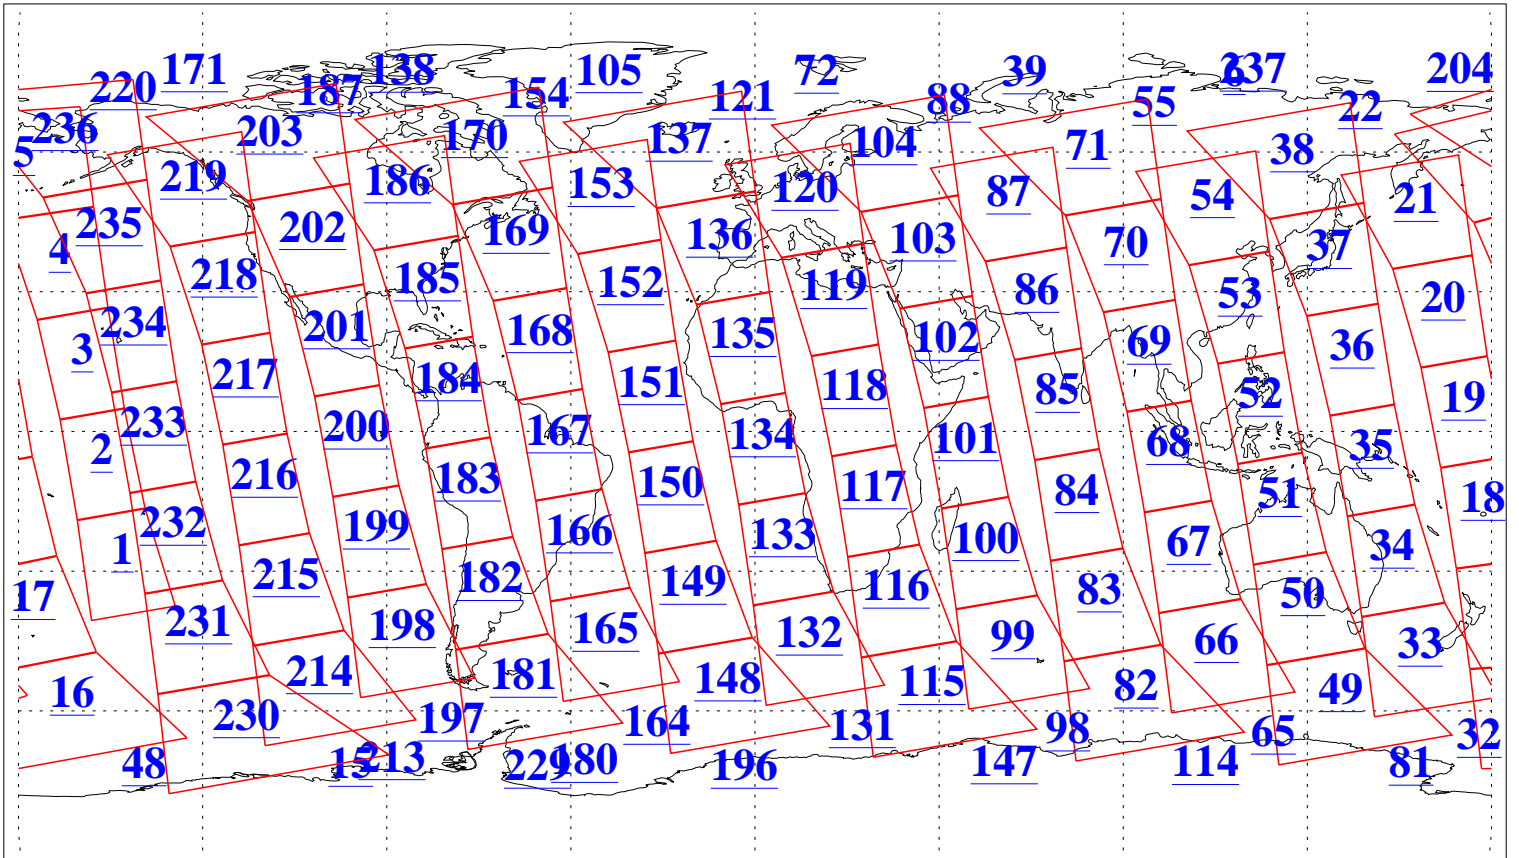

L1B Availability
AMSU Granules: 240
HSB Granules: 0
AIRS Granules: 240

31 Oct 2005
DoY 304
Aqua Day 1276
Granules: 1 to 120

Granules: 121 to 240

Legend: AMSU Available, HSB Available, AIRS Available

L1B Availability
AMSU Granules: 240
HSB Granules: 0
AIRS Granules: 240

31 Oct 2005
DoY 304
Aqua Day 1276

Ascending Granules

Descending Granules

Legend: AMSU Available, HSB Available, AIRS Available

L1B Availability
 AMSU Granules: 240
 HSB Granules: 0
 AIRS Granules: 240

31 Oct 2005
 DoY 304
 Aqua Day 1276

Northern Hemisphere Granules

Southern Hemisphere Granules

Legend: AMSU Available, HSB Available, AIRS Available