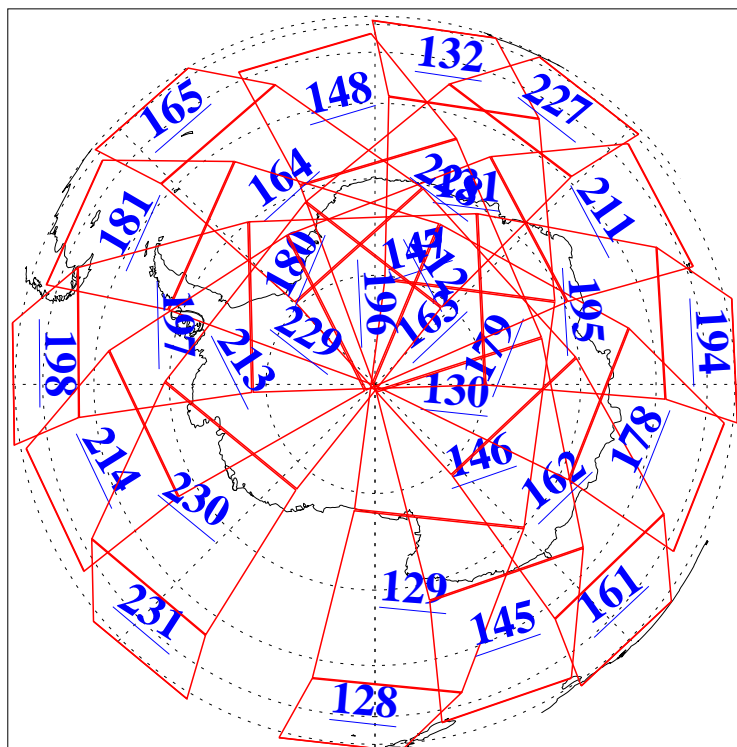

L1B Availability
AMSU Granules: 240
HSB Granules: 0
AIRS Granules: 240

31 Oct 2005
DoY 304
Aqua Day 1276
Granules: 1 to 120

Granules: 121 to 240

Legend: AMSU Available, HSB Available, AIRS Available

L1B Availability
AMSU Granules: 240
HSB Granules: 0
AIRS Granules: 240

31 Oct 2005
DoY 304
Aqua Day 1276

Ascending Granules

Descending Granules

Legend: AMSU Available, HSB Available, AIRS Available

L1B Availability
 AMSU Granules: 240
 HSB Granules: 0
 AIRS Granules: 240

31 Oct 2005
 DoY 304
 Aqua Day 1276

Northern Hemisphere Granules

Southern Hemisphere Granules

Legend: AMSU Available, HSB Available, AIRS Available