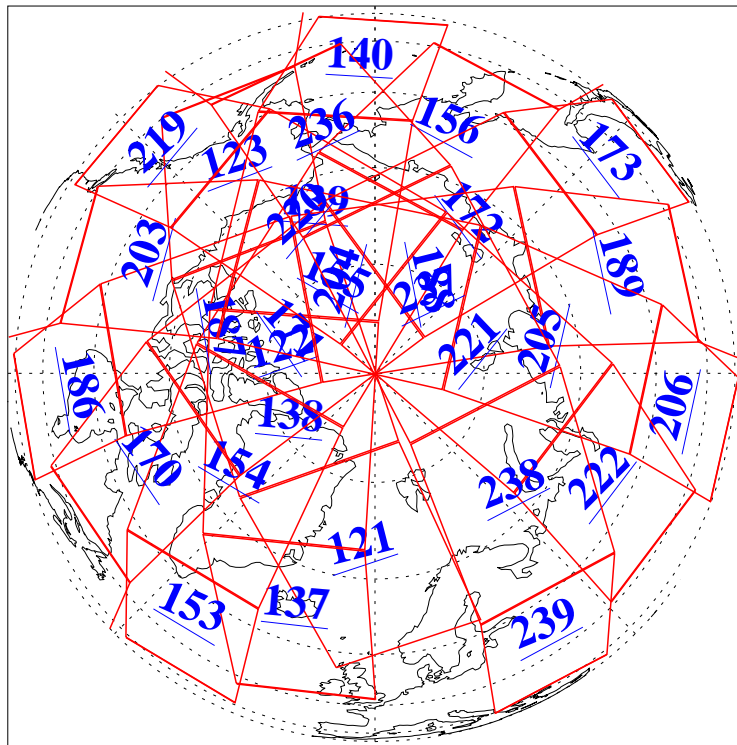

L1B Availability
AMSU Granules: 240
HSB Granules: 0
AIRS Granules: 240

31 Oct 2005
DoY 304
Aqua Day 1276
Granules: 1 to 120

Granules: 121 to 240

Legend: AMSU Available, HSB Available, AIRS Available

L1B Availability
AMSU Granules: 240
HSB Granules: 0
AIRS Granules: 240

31 Oct 2005
DoY 304
Aqua Day 1276

Ascending Granules

Descending Granules

Legend: AMSU Available, HSB Available, AIRS Available

L1B Availability
 AMSU Granules: 240
 HSB Granules: 0
 AIRS Granules: 240

31 Oct 2005
 DoY 304
 Aqua Day 1276

Northern Hemisphere Granules

Southern Hemisphere Granules

Legend: AMSU Available, HSB Available, AIRS Available