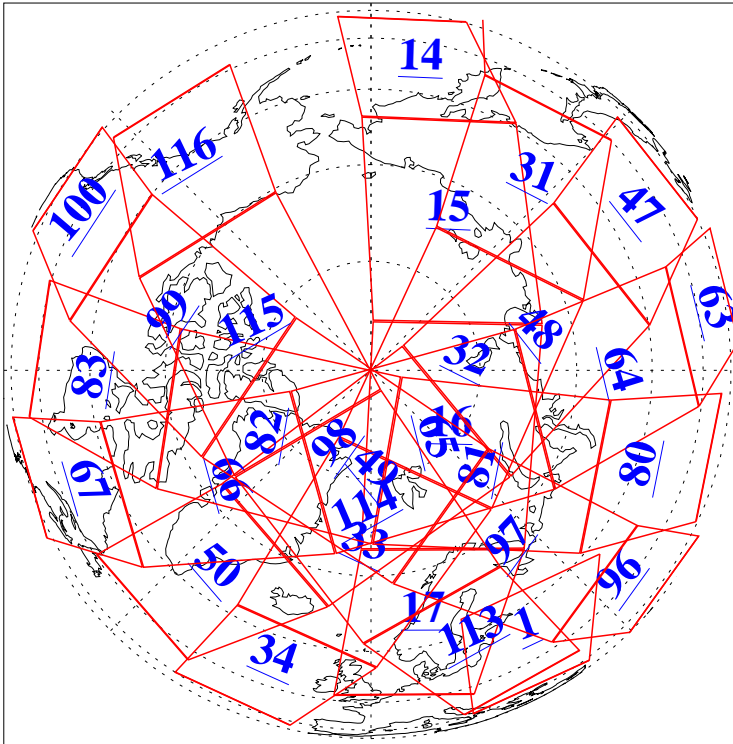

L1B Availability  
AMSU Granules: 240  
HSB Granules: 0  
AIRS Granules: 240

30 Oct 2005  
DoY 303  
Aqua Day 1275  
Granules: 1 to 120

Granules: 121 to 240

Legend: AMSU Available, HSB Available, AIRS Available

L1B Availability  
AMSU Granules: 240  
HSB Granules: 0  
AIRS Granules: 240

30 Oct 2005  
DoY 303  
Aqua Day 1275  
Ascending Granules

Descending Granules

Legend: AMSU Available, HSB Available, AIRS Available

### Northern Hemisphere Granules