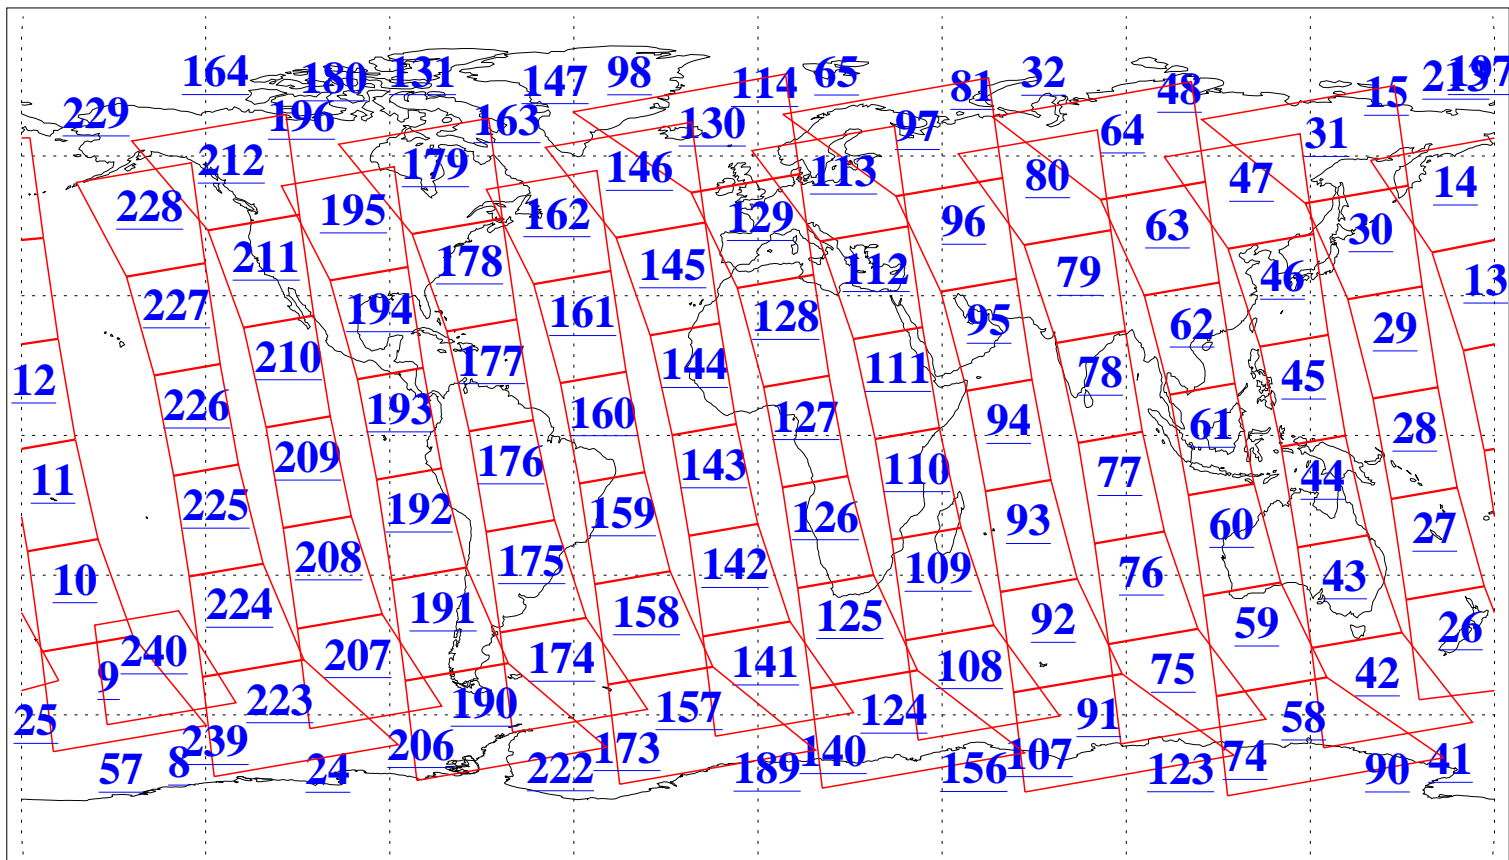

L1B Availability  
AMSU Granules: 240  
HSB Granules: 0  
AIRS Granules: 240

30 Oct 2005  
DoY 303  
Aqua Day 1275  
Granules: 1 to 120

Granules: 121 to 240

Legend: AMSU Available, HSB Available, AIRS Available

L1B Availability  
AMSU Granules: 240  
HSB Granules: 0  
AIRS Granules: 240

30 Oct 2005  
DoY 303  
Aqua Day 1275  
Ascending Granules

Descending Granules

Legend: AMSU Available, HSB Available, AIRS Available