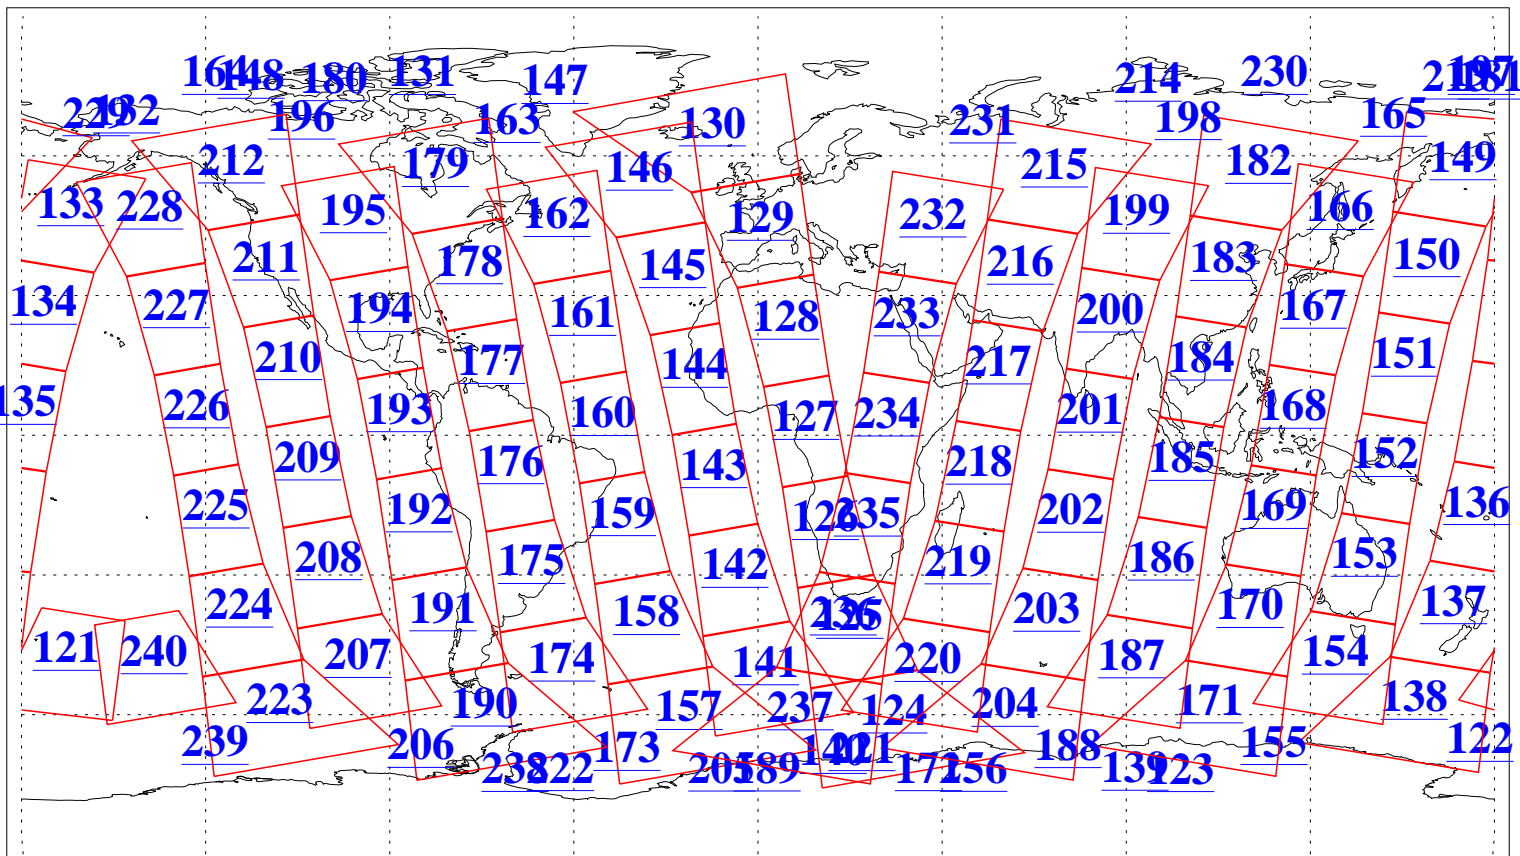

L1B Availability  
AMSU Granules: 240  
HSB Granules: 0  
AIRS Granules: 240

30 Oct 2005  
DoY 303  
Aqua Day 1275  
Granules: 1 to 120

Granules: 121 to 240

Legend: AMSU Available, HSB Available, AIRS Available

L1B Availability  
AMSU Granules: 240  
HSB Granules: 0  
AIRS Granules: 240

30 Oct 2005  
DoY 303  
Aqua Day 1275  
Ascending Granules

Descending Granules

Legend: AMSU Available, HSB Available, AIRS Available