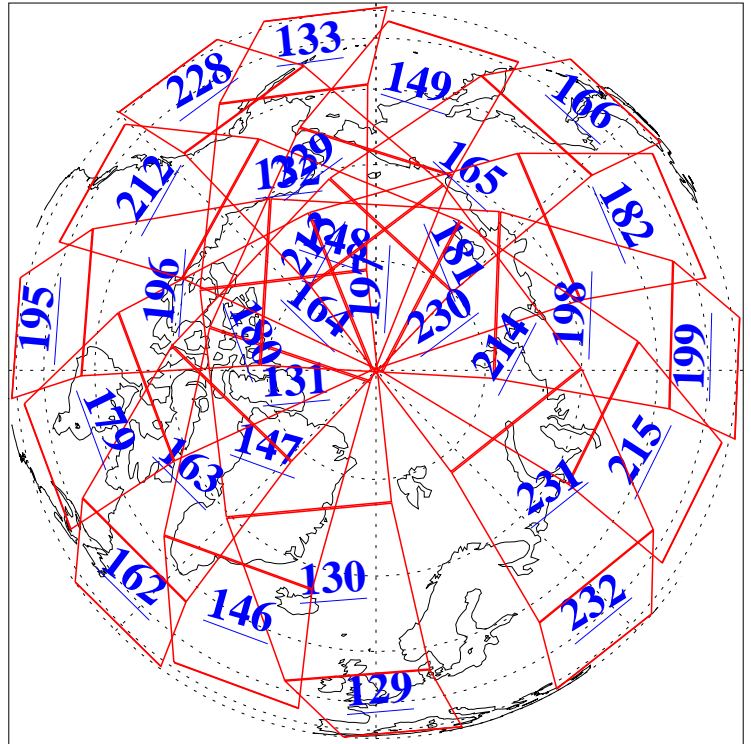

L1B Availability  
AMSU Granules: 240  
HSB Granules: 0  
AIRS Granules: 240

30 Oct 2005  
DoY 303  
Aqua Day 1275  
Granules: 1 to 120

Granules: 121 to 240

Legend: AMSU Available, HSB Available, AIRS Available

L1B Availability  
AMSU Granules: 240  
HSB Granules: 0  
AIRS Granules: 240

30 Oct 2005  
DoY 303  
Aqua Day 1275  
Ascending Granules

Descending Granules

Legend: AMSU Available, HSB Available, AIRS Available

### Northern Hemisphere Granules