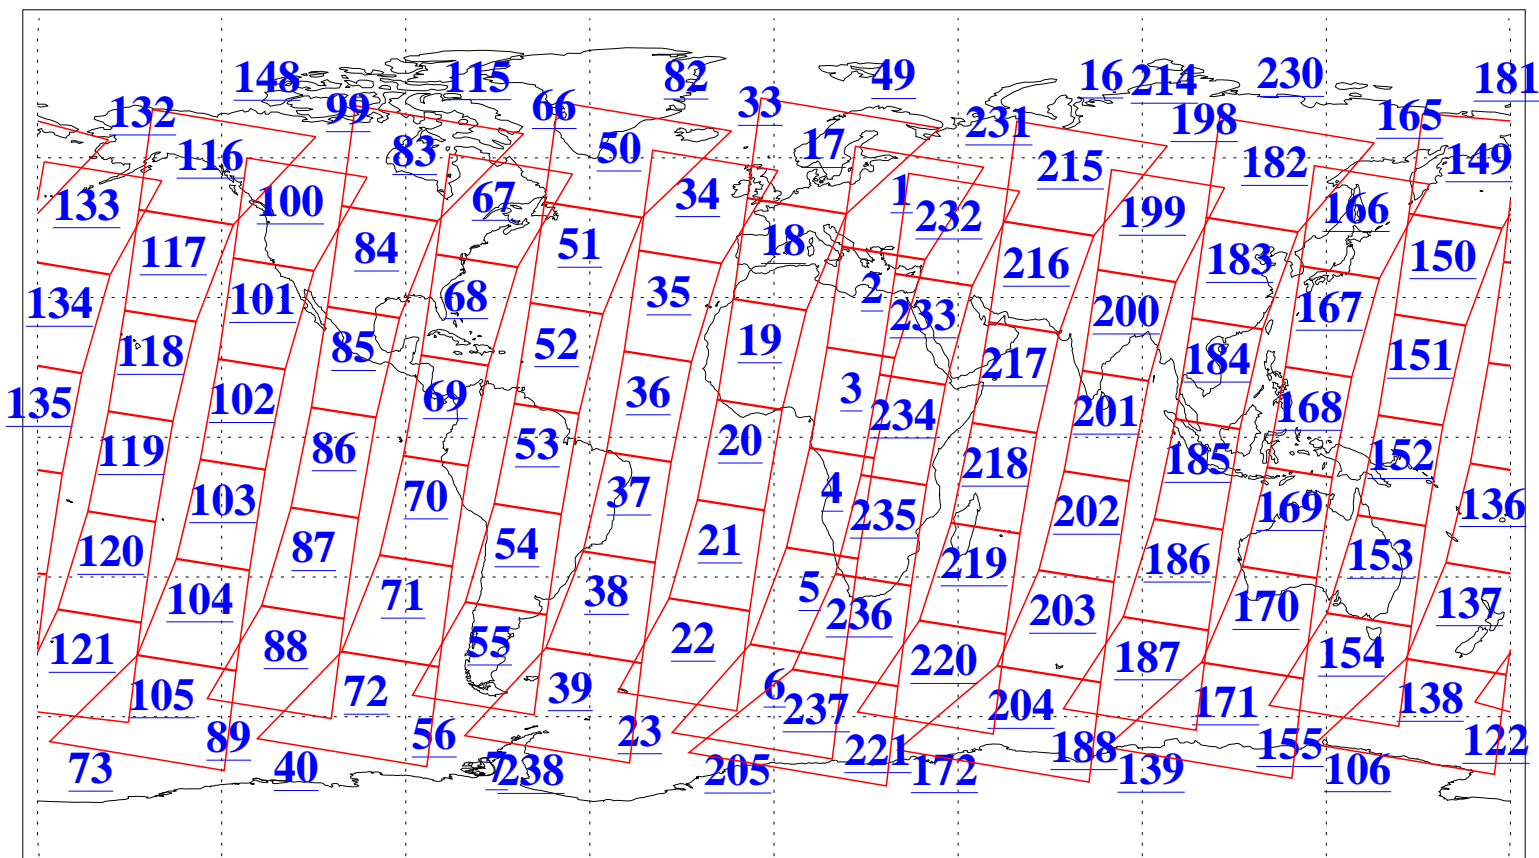

L1B Availability  
AMSU Granules: 240  
HSB Granules: 0  
AIRS Granules: 240

30 Oct 2005  
DoY 303  
Aqua Day 1275  
Granules: 1 to 120

Granules: 121 to 240

Legend: AMSU Available, HSB Available, AIRS Available

L1B Availability  
AMSU Granules: 240  
HSB Granules: 0  
AIRS Granules: 240

30 Oct 2005  
DoY 303  
Aqua Day 1275  
Ascending Granules

Descending Granules

Legend: AMSU Available, HSB Available, AIRS Available