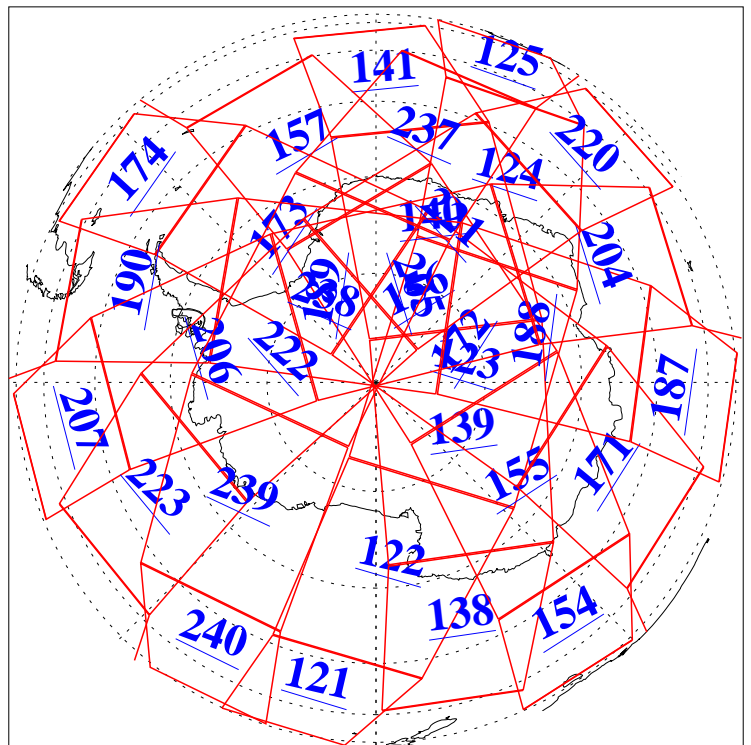

Legend: AMSU Available, HSB Available, AIRS Available