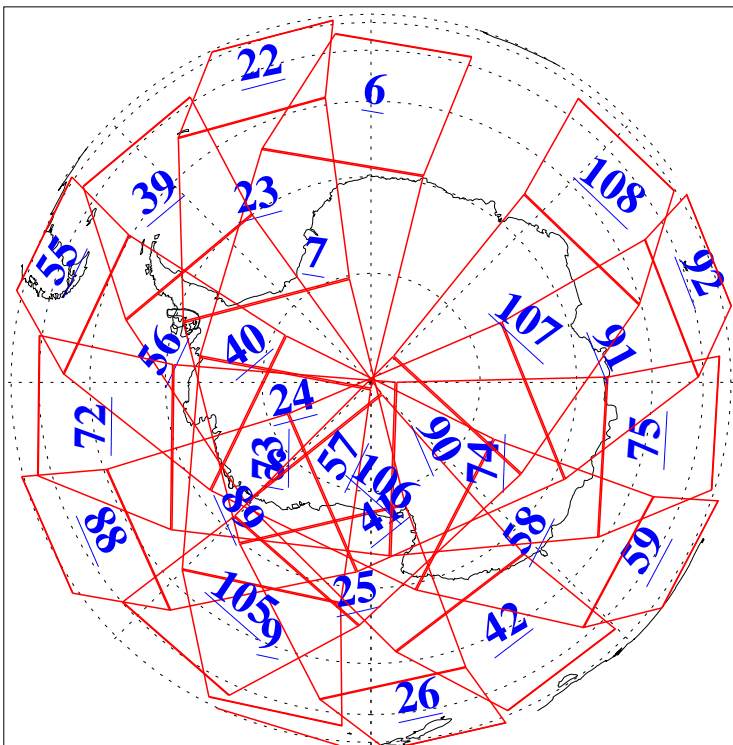

Legend: AMSU Available, HSB Available, AIRS Available