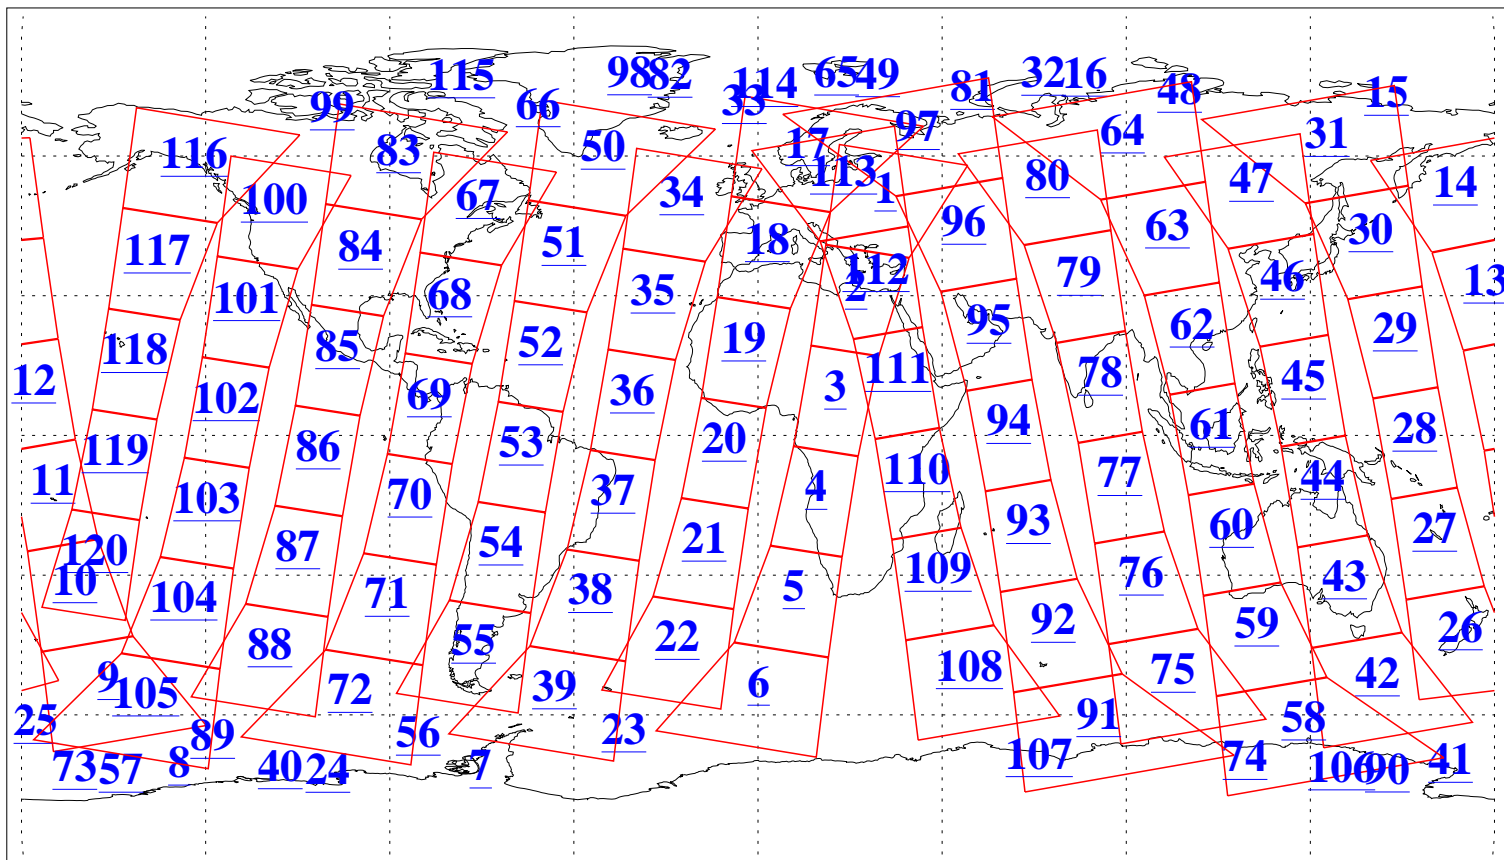

L1B Availability  
AMSU Granules: 240  
HSB Granules: 0  
AIRS Granules: 240

30 Oct 2005  
DoY 303  
Aqua Day 1275  
Granules: 1 to 120

Granules: 121 to 240

Legend: AMSU Available, HSB Available, AIRS Available

L1B Availability  
AMSU Granules: 240  
HSB Granules: 0  
AIRS Granules: 240

30 Oct 2005  
DoY 303  
Aqua Day 1275  
Ascending Granules

Descending Granules

Legend: AMSU Available, HSB Available, AIRS Available