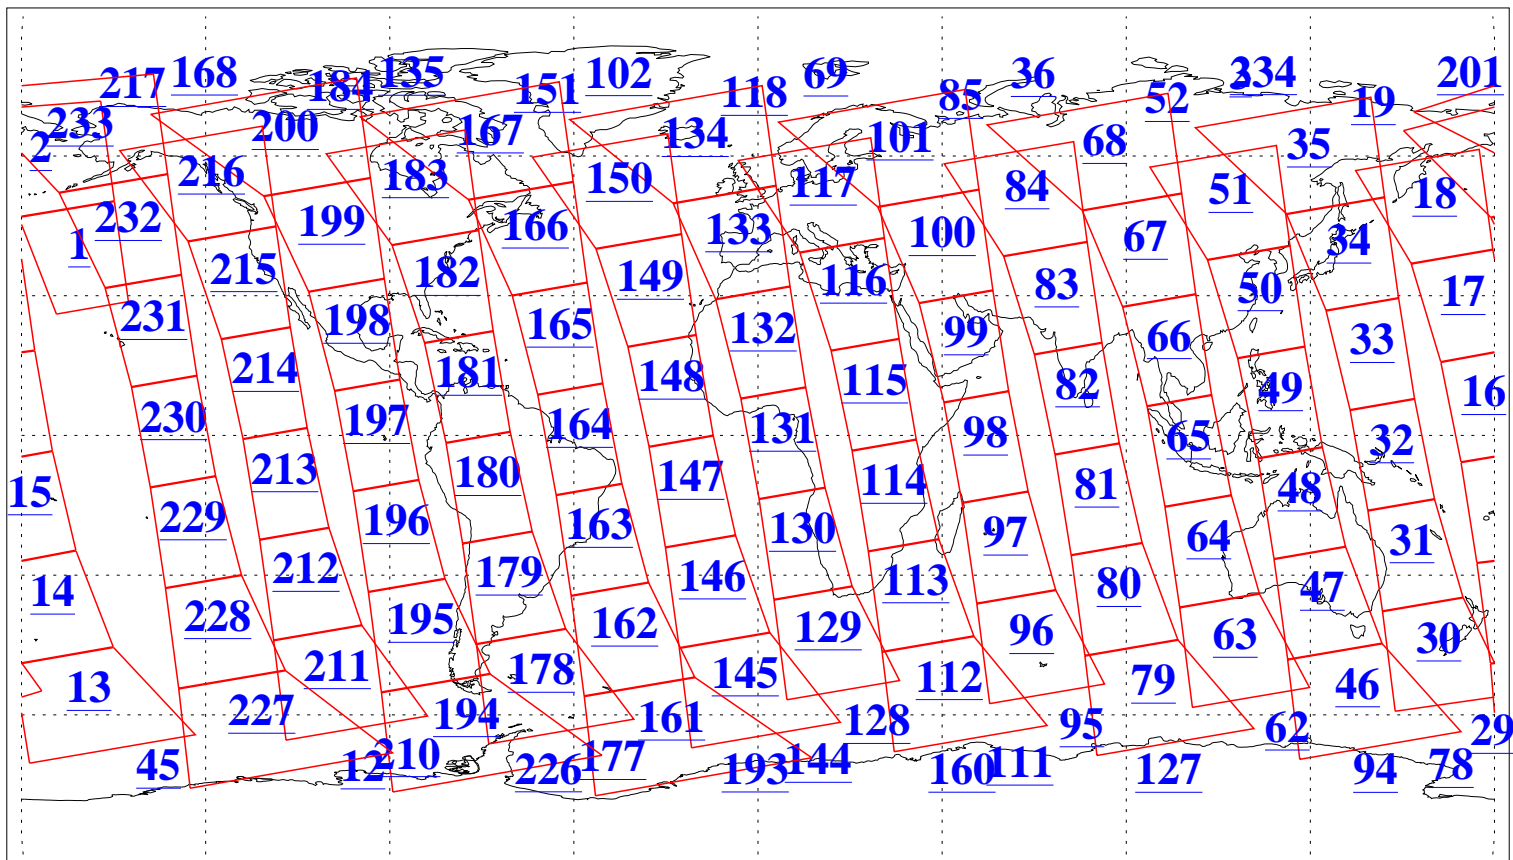

L1B Availability
AMSU Granules: 240
HSB Granules: 0
AIRS Granules: 240

26 Oct 2005
DoY 299
Aqua Day 1271
Granules: 1 to 120

Granules: 121 to 240

Legend: AMSU Available, HSB Available, AIRS Available

L1B Availability
AMSU Granules: 240
HSB Granules: 0
AIRS Granules: 240

26 Oct 2005
DoY 299
Aqua Day 1271
Ascending Granules

Descending Granules

Legend: AMSU Available, HSB Available, AIRS Available

L1B Availability
 AMSU Granules: 240
 HSB Granules: 0
 AIRS Granules: 240

26 Oct 2005
 DoY 299
 Aqua Day 1271

Northern Hemisphere Granules

Southern Hemisphere Granules

Legend: AMSU Available, HSB Available, **AIRS Available**