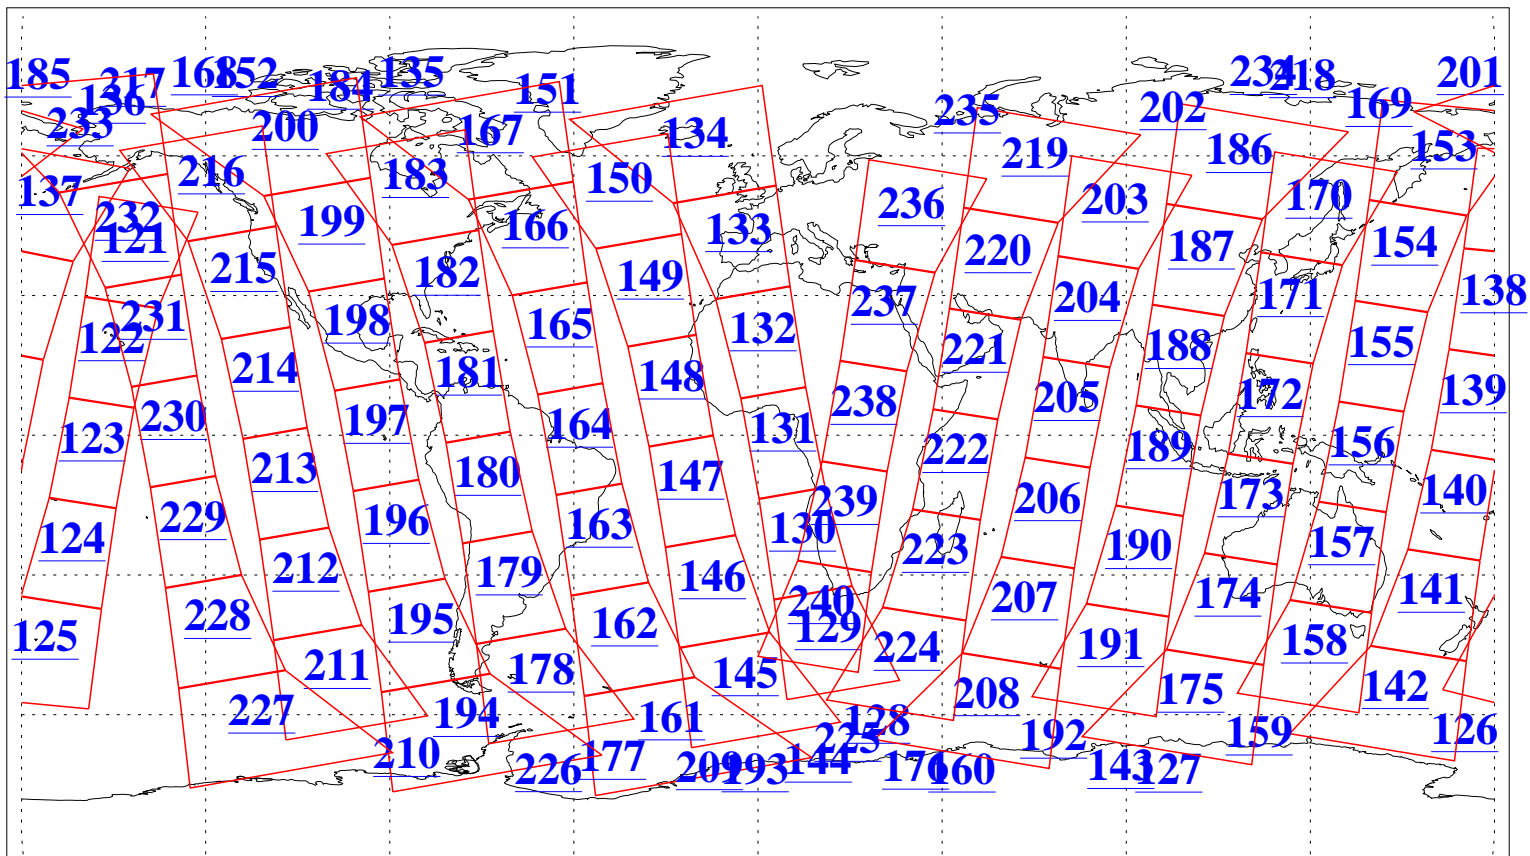

L1B Availability
AMSU Granules: 240
HSB Granules: 0
AIRS Granules: 240

26 Oct 2005
DoY 299
Aqua Day 1271
Granules: 1 to 120

Granules: 121 to 240

Legend: AMSU Available, HSB Available, AIRS Available

L1B Availability
AMSU Granules: 240
HSB Granules: 0
AIRS Granules: 240

26 Oct 2005
DoY 299
Aqua Day 1271
Ascending Granules

Descending Granules

Legend: AMSU Available, HSB Available, AIRS Available

L1B Availability
 AMSU Granules: 240
 HSB Granules: 0
 AIRS Granules: 240

26 Oct 2005
 DoY 299
 Aqua Day 1271

Northern Hemisphere Granules

Southern Hemisphere Granules

Legend: AMSU Available, HSB Available, **AIRS Available**