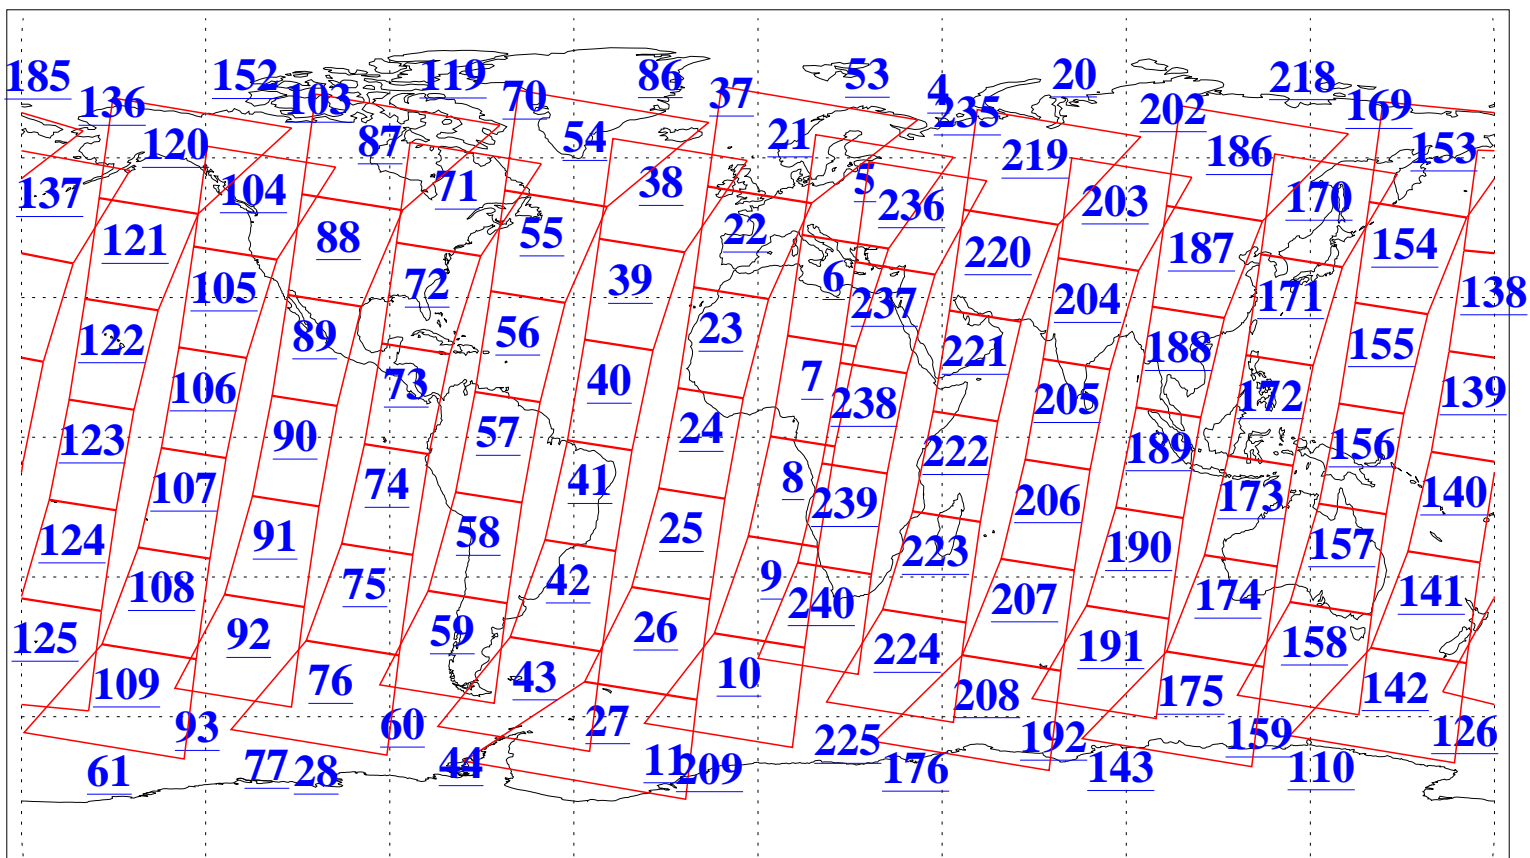

L1B Availability
AMSU Granules: 240
HSB Granules: 0
AIRS Granules: 240

26 Oct 2005
DoY 299
Aqua Day 1271
Granules: 1 to 120

Granules: 121 to 240

Legend: AMSU Available, HSB Available, AIRS Available

L1B Availability
AMSU Granules: 240
HSB Granules: 0
AIRS Granules: 240

26 Oct 2005
DoY 299
Aqua Day 1271
Ascending Granules

Descending Granules

Legend: AMSU Available, HSB Available, AIRS Available

L1B Availability
 AMSU Granules: 240
 HSB Granules: 0
 AIRS Granules: 240

26 Oct 2005
 DoY 299
 Aqua Day 1271

Northern Hemisphere Granules

Southern Hemisphere Granules

Legend: AMSU Available, HSB Available, **AIRS Available**