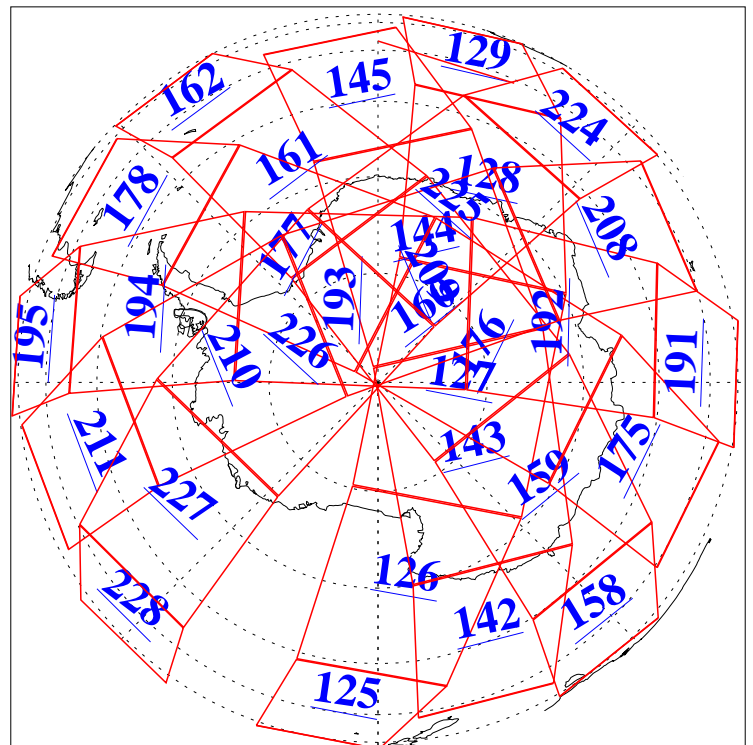

L1B Availability
AMSU Granules: 240
HSB Granules: 0
AIRS Granules: 240

26 Oct 2005
DoY 299
Aqua Day 1271
Granules: 1 to 120

Granules: 121 to 240

Legend: AMSU Available, HSB Available, AIRS Available

L1B Availability
AMSU Granules: 240
HSB Granules: 0
AIRS Granules: 240

26 Oct 2005
DoY 299
Aqua Day 1271
Ascending Granules

Descending Granules

Legend: AMSU Available, HSB Available, AIRS Available

L1B Availability
 AMSU Granules: 240
 HSB Granules: 0
 AIRS Granules: 240

26 Oct 2005
 DoY 299
 Aqua Day 1271

Northern Hemisphere Granules

Southern Hemisphere Granules

Legend: AMSU Available, HSB Available, **AIRS Available**