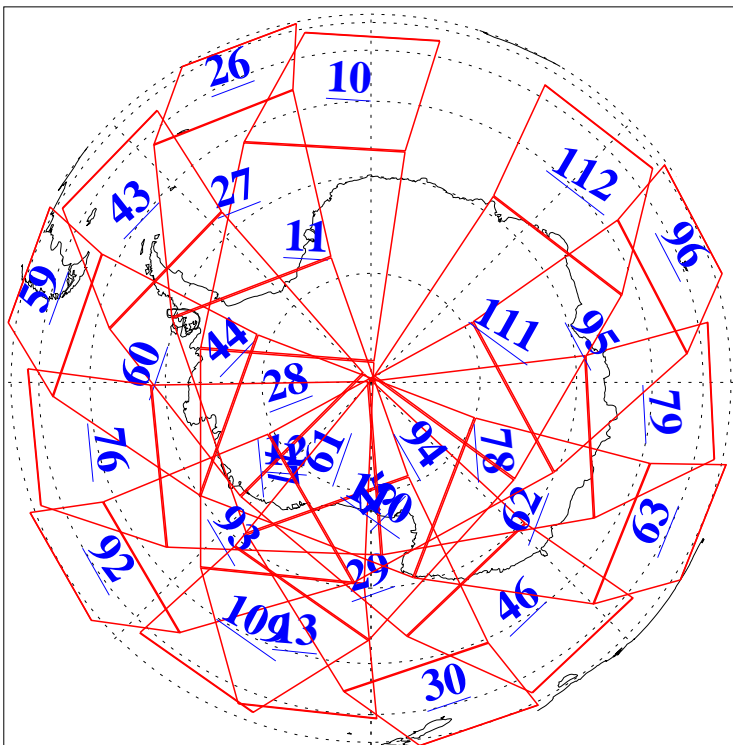

L1B Availability
AMSU Granules: 240
HSB Granules: 0
AIRS Granules: 240

26 Oct 2005
DoY 299
Aqua Day 1271
Granules: 1 to 120

Granules: 121 to 240

Legend: AMSU Available, HSB Available, AIRS Available

L1B Availability
AMSU Granules: 240
HSB Granules: 0
AIRS Granules: 240

26 Oct 2005
DoY 299
Aqua Day 1271
Ascending Granules

Descending Granules

Legend: AMSU Available, HSB Available, AIRS Available

L1B Availability
 AMSU Granules: 240
 HSB Granules: 0
 AIRS Granules: 240

26 Oct 2005
 DoY 299
 Aqua Day 1271

Northern Hemisphere Granules

Southern Hemisphere Granules

Legend: AMSU Available, HSB Available, **AIRS Available**