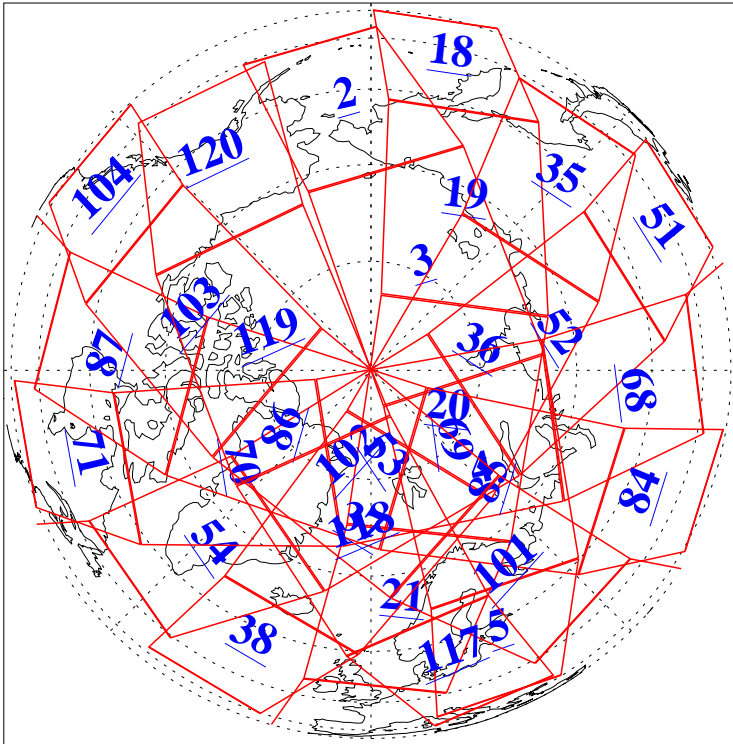

L1B Availability
AMSU Granules: 240
HSB Granules: 0
AIRS Granules: 240

26 Oct 2005
DoY 299
Aqua Day 1271
Granules: 1 to 120

Granules: 121 to 240

Legend: AMSU Available, HSB Available, AIRS Available

L1B Availability
AMSU Granules: 240
HSB Granules: 0
AIRS Granules: 240

26 Oct 2005
DoY 299
Aqua Day 1271
Ascending Granules

Descending Granules

Legend: AMSU Available, HSB Available, AIRS Available

L1B Availability
 AMSU Granules: 240
 HSB Granules: 0
 AIRS Granules: 240

26 Oct 2005
 DoY 299
 Aqua Day 1271

Northern Hemisphere Granules

Southern Hemisphere Granules

Legend: AMSU Available, HSB Available, **AIRS Available**