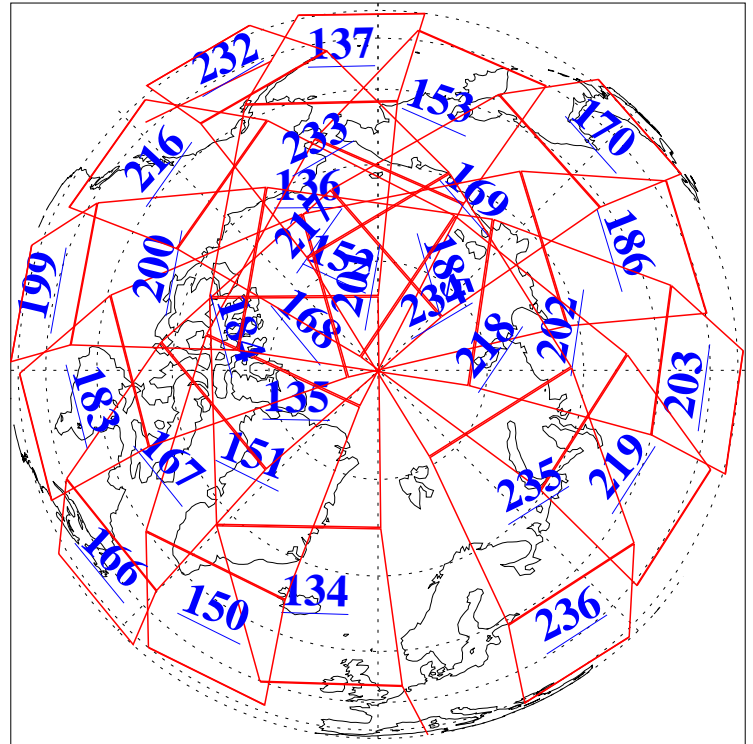

L1B Availability
AMSU Granules: 240
HSB Granules: 0
AIRS Granules: 240

26 Oct 2005
DoY 299
Aqua Day 1271
Granules: 1 to 120

Granules: 121 to 240

Legend: AMSU Available, HSB Available, AIRS Available

L1B Availability
AMSU Granules: 240
HSB Granules: 0
AIRS Granules: 240

26 Oct 2005
DoY 299
Aqua Day 1271
Ascending Granules

Descending Granules

Legend: AMSU Available, HSB Available, AIRS Available

L1B Availability
 AMSU Granules: 240
 HSB Granules: 0
 AIRS Granules: 240

26 Oct 2005
 DoY 299
 Aqua Day 1271

Northern Hemisphere Granules

Southern Hemisphere Granules

Legend: AMSU Available, HSB Available, **AIRS Available**