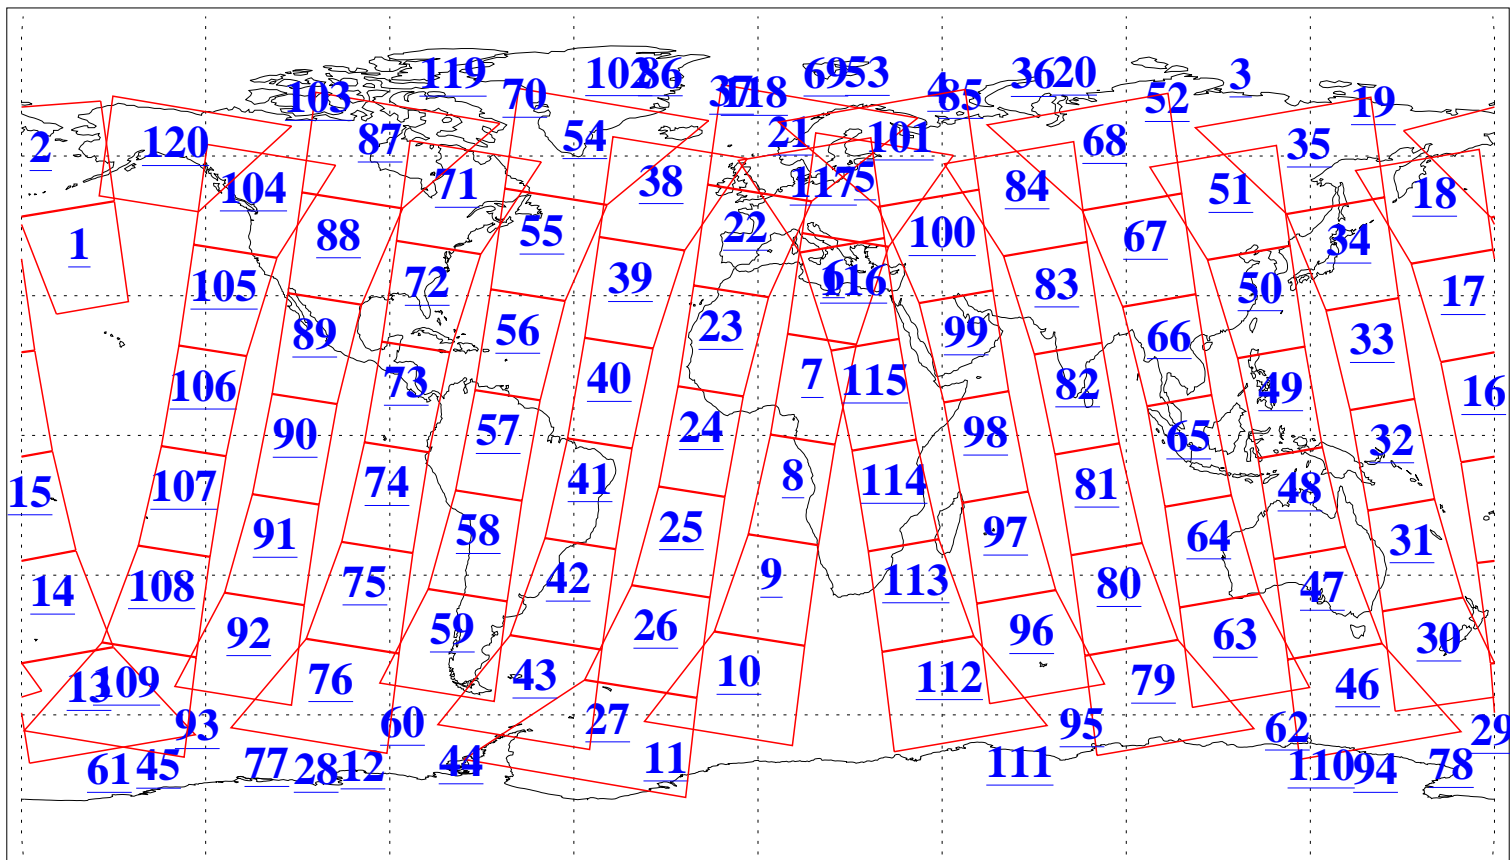

L1B Availability
AMSU Granules: 240
HSB Granules: 0
AIRS Granules: 240

26 Oct 2005
DoY 299
Aqua Day 1271
Granules: 1 to 120

Granules: 121 to 240

Legend: AMSU Available, HSB Available, AIRS Available

L1B Availability
AMSU Granules: 240
HSB Granules: 0
AIRS Granules: 240

26 Oct 2005
DoY 299
Aqua Day 1271
Ascending Granules

Descending Granules

Legend: AMSU Available, HSB Available, AIRS Available

L1B Availability
 AMSU Granules: 240
 HSB Granules: 0
 AIRS Granules: 240

26 Oct 2005
 DoY 299
 Aqua Day 1271

Northern Hemisphere Granules

Southern Hemisphere Granules

Legend: AMSU Available, HSB Available, **AIRS Available**