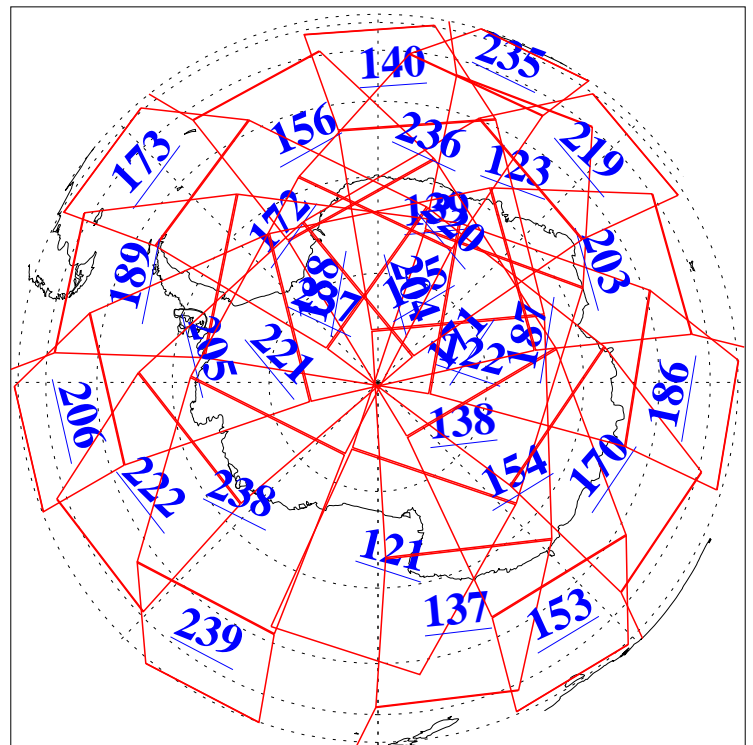

L1B Availability
AMSU Granules: 240
HSB Granules: 0
AIRS Granules: 240

23 Oct 2005
DoY 296
Aqua Day 1268
Granules: 1 to 120

Granules: 121 to 240

Legend: AMSU Available, HSB Available, AIRS Available

L1B Availability
AMSU Granules: 240
HSB Granules: 0
AIRS Granules: 240

23 Oct 2005
DoY 296
Aqua Day 1268
Ascending Granules

Descending Granules

Legend: AMSU Available, HSB Available, AIRS Available

L1B Availability
 AMSU Granules: 240
 HSB Granules: 0
 AIRS Granules: 240

23 Oct 2005
 DoY 296
 Aqua Day 1268

Northern Hemisphere Granules

Southern Hemisphere Granules

Legend: AMSU Available, HSB Available, AIRS Available