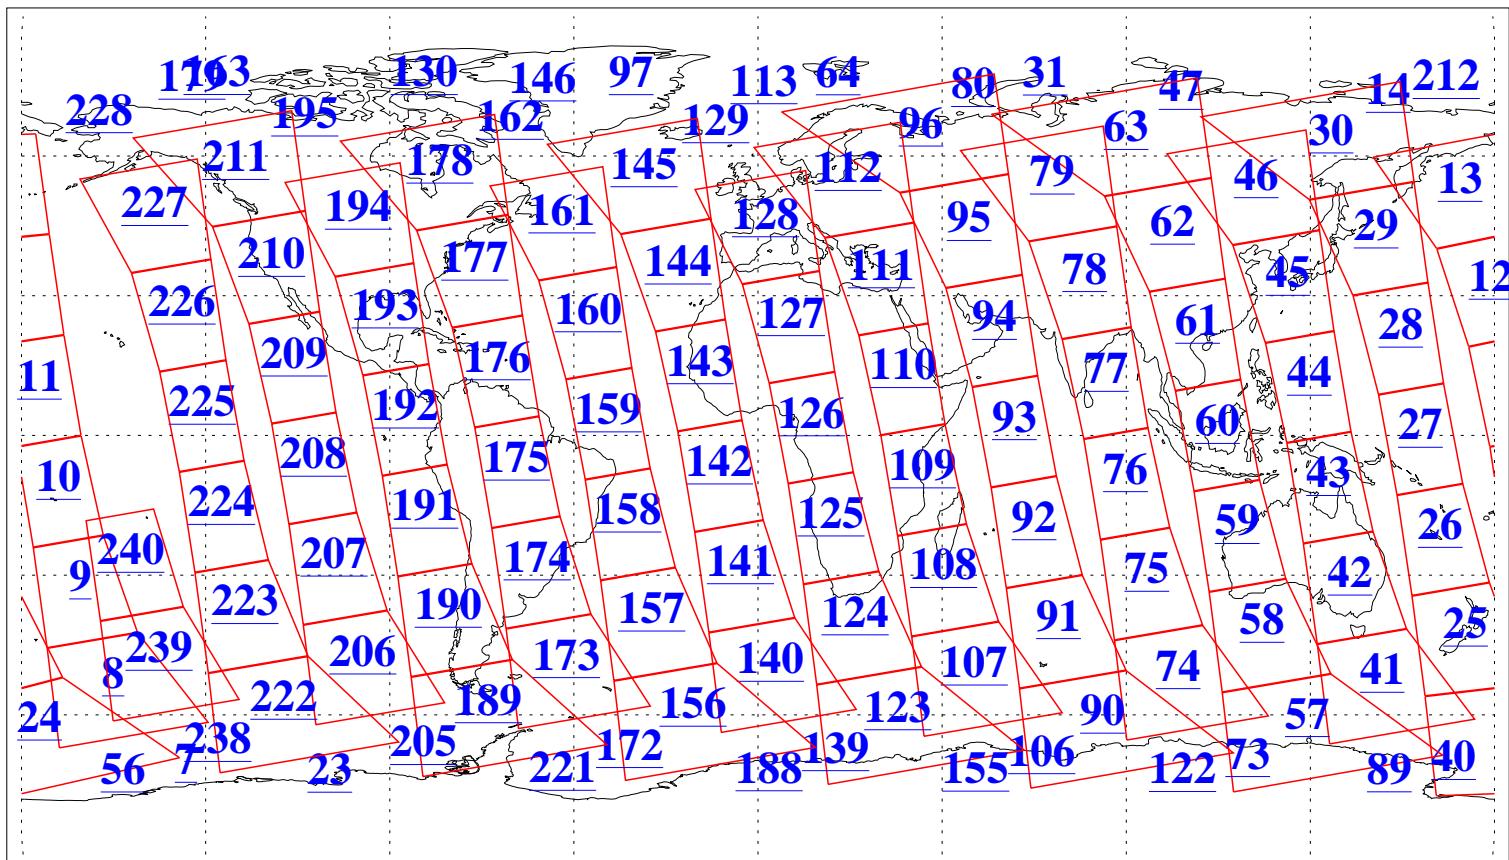

L1B Availability
AMSU Granules: 240
HSB Granules: 0
AIRS Granules: 240

23 Oct 2005
DoY 296
Aqua Day 1268
Granules: 1 to 120

Granules: 121 to 240

Legend: AMSU Available, HSB Available, AIRS Available

L1B Availability
AMSU Granules: 240
HSB Granules: 0
AIRS Granules: 240

23 Oct 2005
DoY 296
Aqua Day 1268
Ascending Granules

Descending Granules

Legend: AMSU Available, HSB Available, AIRS Available

L1B Availability
 AMSU Granules: 240
 HSB Granules: 0
 AIRS Granules: 240

23 Oct 2005
 DoY 296
 Aqua Day 1268

Northern Hemisphere Granules

Southern Hemisphere Granules

Legend: AMSU Available, HSB Available, AIRS Available