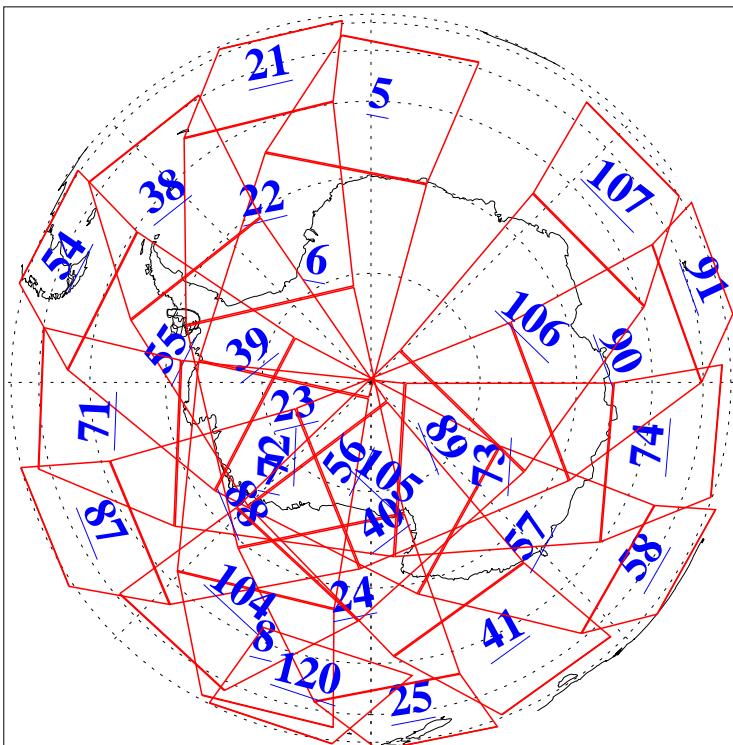

L1B Availability
AMSU Granules: 240
HSB Granules: 0
AIRS Granules: 240

23 Oct 2005
DoY 296
Aqua Day 1268
Granules: 1 to 120

Granules: 121 to 240

Legend: AMSU Available, HSB Available, AIRS Available

L1B Availability
AMSU Granules: 240
HSB Granules: 0
AIRS Granules: 240

23 Oct 2005
DoY 296
Aqua Day 1268
Ascending Granules

Descending Granules

Legend: AMSU Available, HSB Available, AIRS Available

L1B Availability
 AMSU Granules: 240
 HSB Granules: 0
 AIRS Granules: 240

23 Oct 2005
 DoY 296
 Aqua Day 1268

Northern Hemisphere Granules

Southern Hemisphere Granules

Legend: AMSU Available, HSB Available, AIRS Available