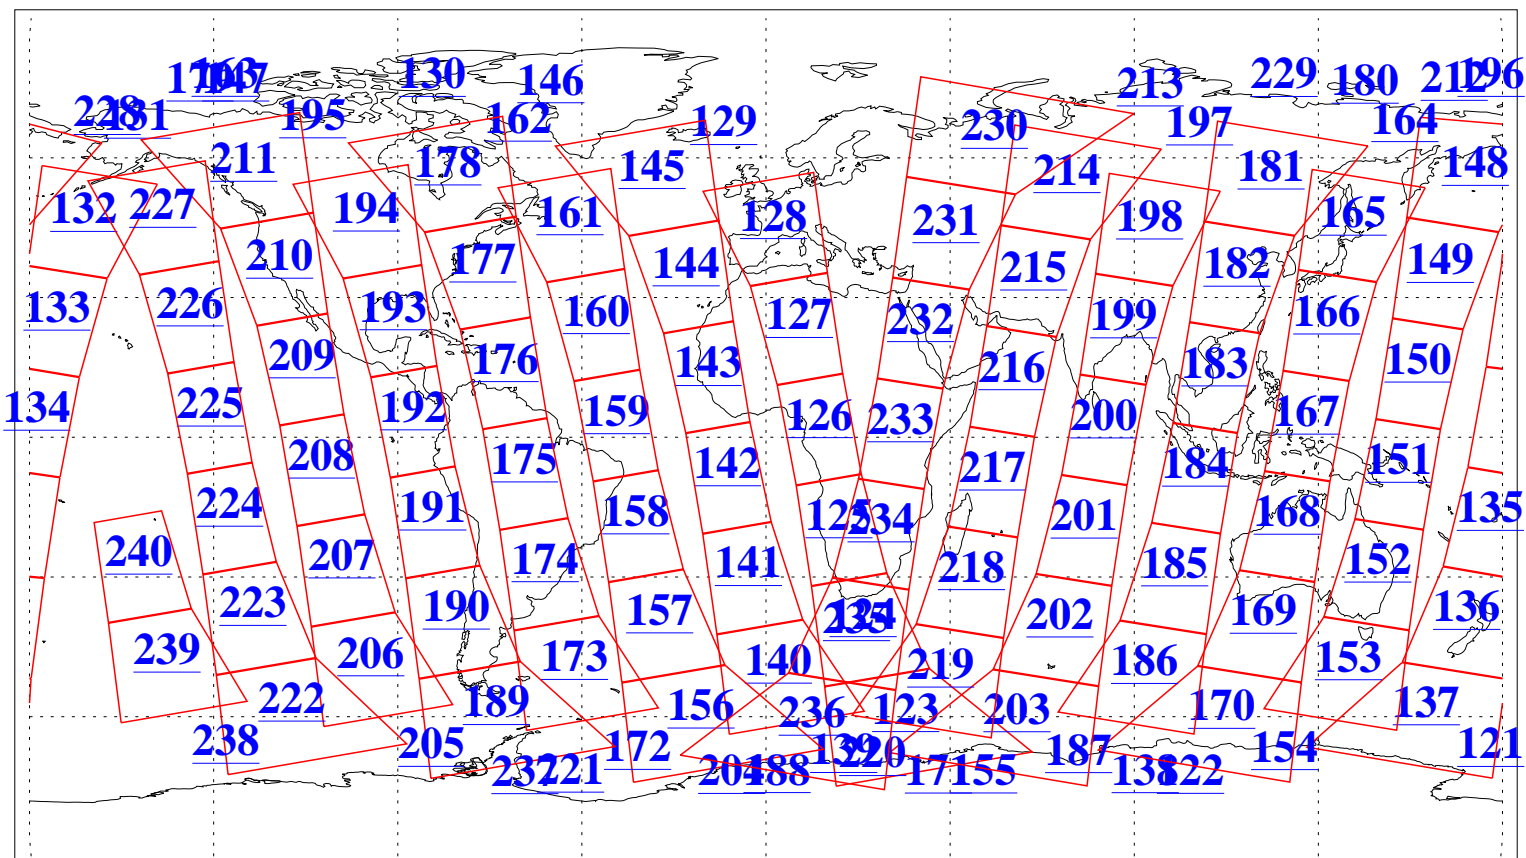

L1B Availability
AMSU Granules: 240
HSB Granules: 0
AIRS Granules: 240

23 Oct 2005
DoY 296
Aqua Day 1268
Granules: 1 to 120

Granules: 121 to 240

Legend: AMSU Available, HSB Available, AIRS Available

L1B Availability
AMSU Granules: 240
HSB Granules: 0
AIRS Granules: 240

23 Oct 2005
DoY 296
Aqua Day 1268
Ascending Granules

Descending Granules

Legend: AMSU Available, HSB Available, AIRS Available

L1B Availability
 AMSU Granules: 240
 HSB Granules: 0
 AIRS Granules: 240

23 Oct 2005
 DoY 296
 Aqua Day 1268