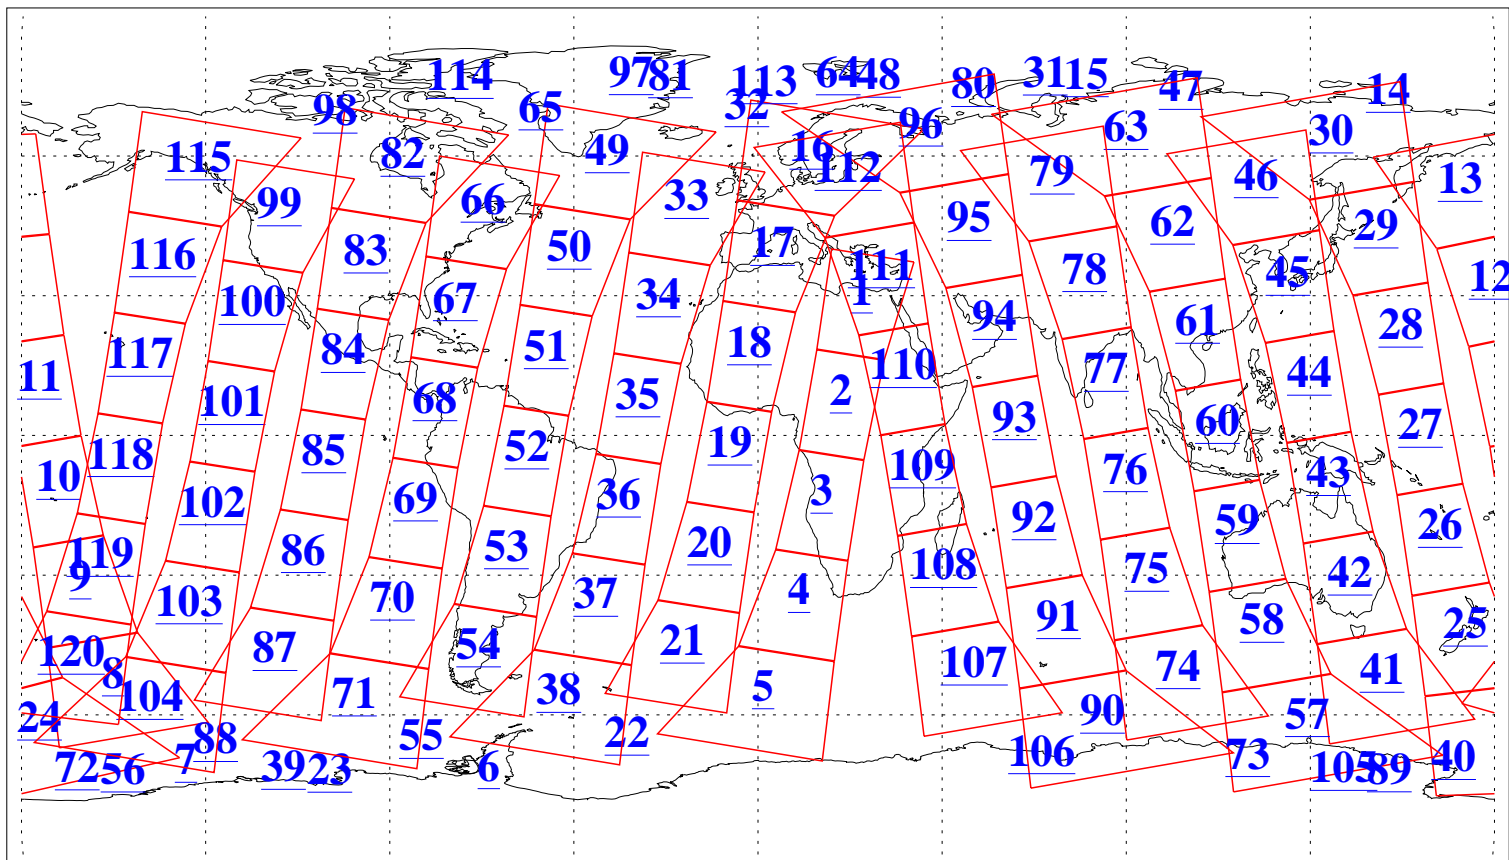

L1B Availability
AMSU Granules: 240
HSB Granules: 0
AIRS Granules: 240

23 Oct 2005
DoY 296
Aqua Day 1268
Granules: 1 to 120

Granules: 121 to 240

Legend: AMSU Available, HSB Available, AIRS Available

L1B Availability
AMSU Granules: 240
HSB Granules: 0
AIRS Granules: 240

23 Oct 2005
DoY 296
Aqua Day 1268
Ascending Granules

Descending Granules

Legend: AMSU Available, HSB Available, AIRS Available

L1B Availability
 AMSU Granules: 240
 HSB Granules: 0
 AIRS Granules: 240

23 Oct 2005
 DoY 296
 Aqua Day 1268

Northern Hemisphere Granules

Southern Hemisphere Granules

Legend: AMSU Available, HSB Available, AIRS Available