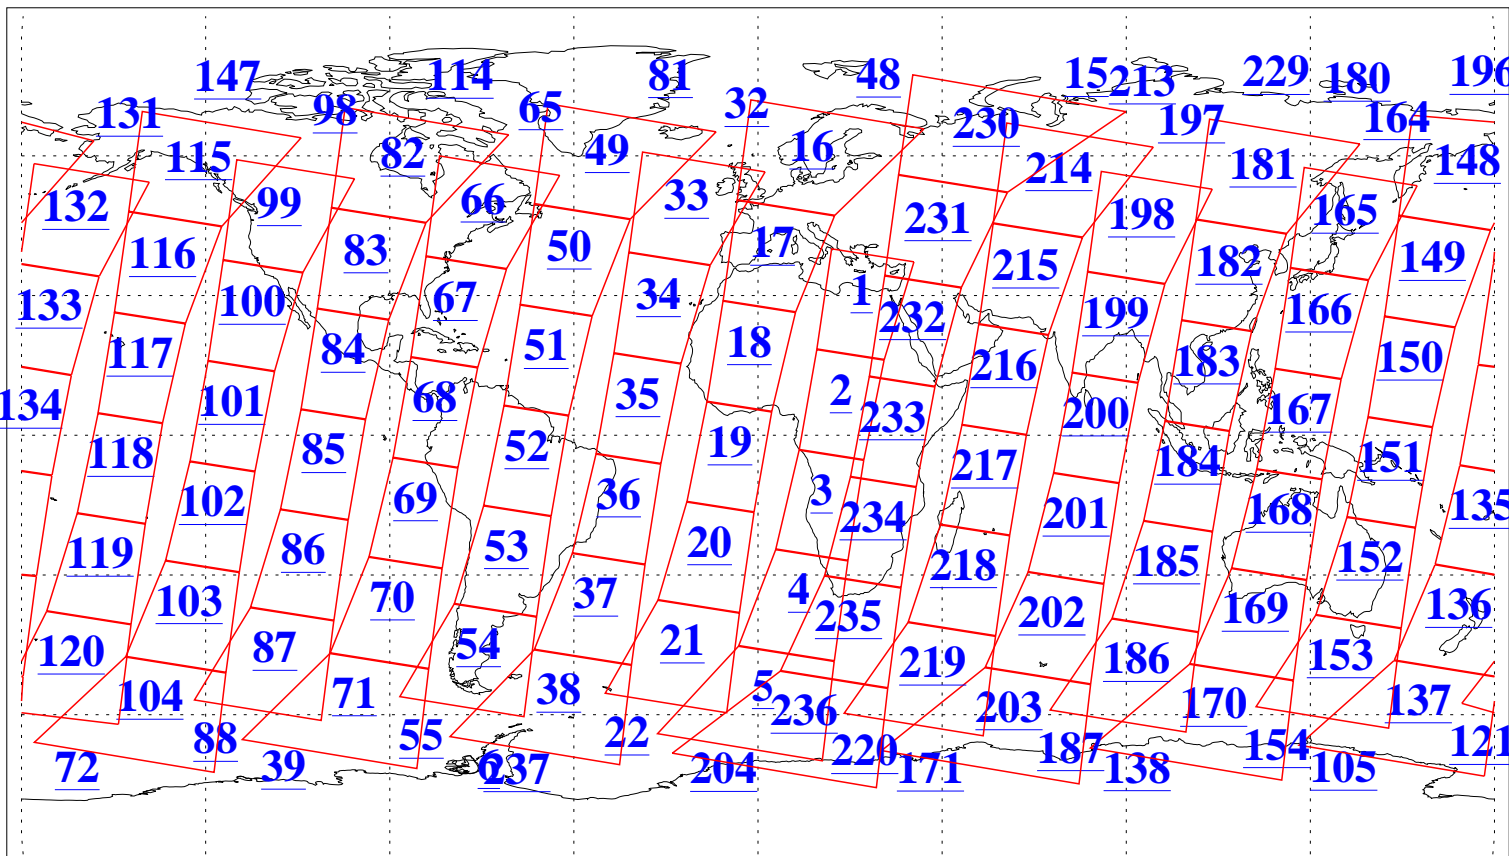

L1B Availability
AMSU Granules: 240
HSB Granules: 0
AIRS Granules: 240

23 Oct 2005
DoY 296
Aqua Day 1268
Granules: 1 to 120

Granules: 121 to 240

Legend: AMSU Available, HSB Available, AIRS Available

L1B Availability
AMSU Granules: 240
HSB Granules: 0
AIRS Granules: 240

23 Oct 2005
DoY 296
Aqua Day 1268
Ascending Granules

Descending Granules

Legend: AMSU Available, HSB Available, AIRS Available

L1B Availability
 AMSU Granules: 240
 HSB Granules: 0
 AIRS Granules: 240

23 Oct 2005
 DoY 296
 Aqua Day 1268

Northern Hemisphere Granules

Southern Hemisphere Granules

Legend: AMSU Available, HSB Available, AIRS Available