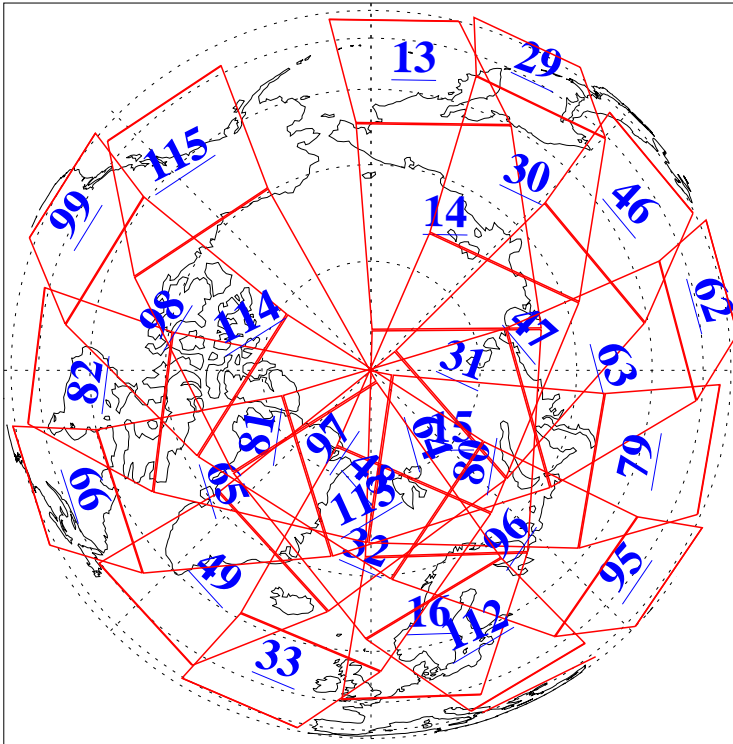

L1B Availability
AMSU Granules: 240
HSB Granules: 0
AIRS Granules: 240

23 Oct 2005
DoY 296
Aqua Day 1268
Granules: 1 to 120

Granules: 121 to 240

Legend: AMSU Available, HSB Available, AIRS Available

L1B Availability
AMSU Granules: 240
HSB Granules: 0
AIRS Granules: 240

23 Oct 2005
DoY 296
Aqua Day 1268
Ascending Granules

Descending Granules

Legend: AMSU Available, HSB Available, AIRS Available

L1B Availability
 AMSU Granules: 240
 HSB Granules: 0
 AIRS Granules: 240

23 Oct 2005
 DoY 296
 Aqua Day 1268

Northern Hemisphere Granules

Southern Hemisphere Granules

Legend: AMSU Available, HSB Available, AIRS Available