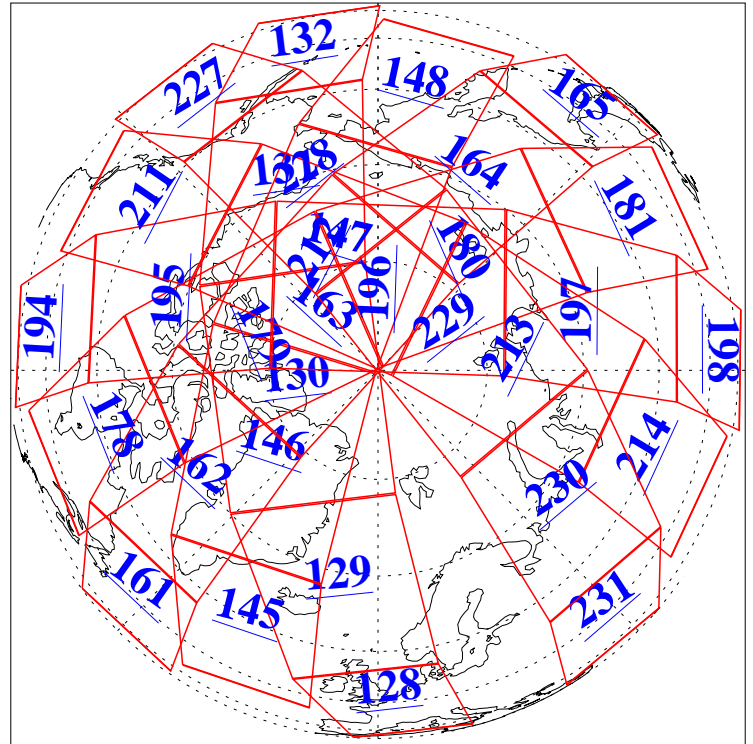

L1B Availability
AMSU Granules: 240
HSB Granules: 0
AIRS Granules: 240

23 Oct 2005
DoY 296
Aqua Day 1268
Granules: 1 to 120

Granules: 121 to 240

Legend: AMSU Available, HSB Available, AIRS Available

L1B Availability
AMSU Granules: 240
HSB Granules: 0
AIRS Granules: 240

23 Oct 2005
DoY 296
Aqua Day 1268
Ascending Granules

Descending Granules

Legend: AMSU Available, HSB Available, AIRS Available

L1B Availability
 AMSU Granules: 240
 HSB Granules: 0
 AIRS Granules: 240

23 Oct 2005
 DoY 296
 Aqua Day 1268

Northern Hemisphere Granules

Southern Hemisphere Granules

Legend: AMSU Available, HSB Available, AIRS Available