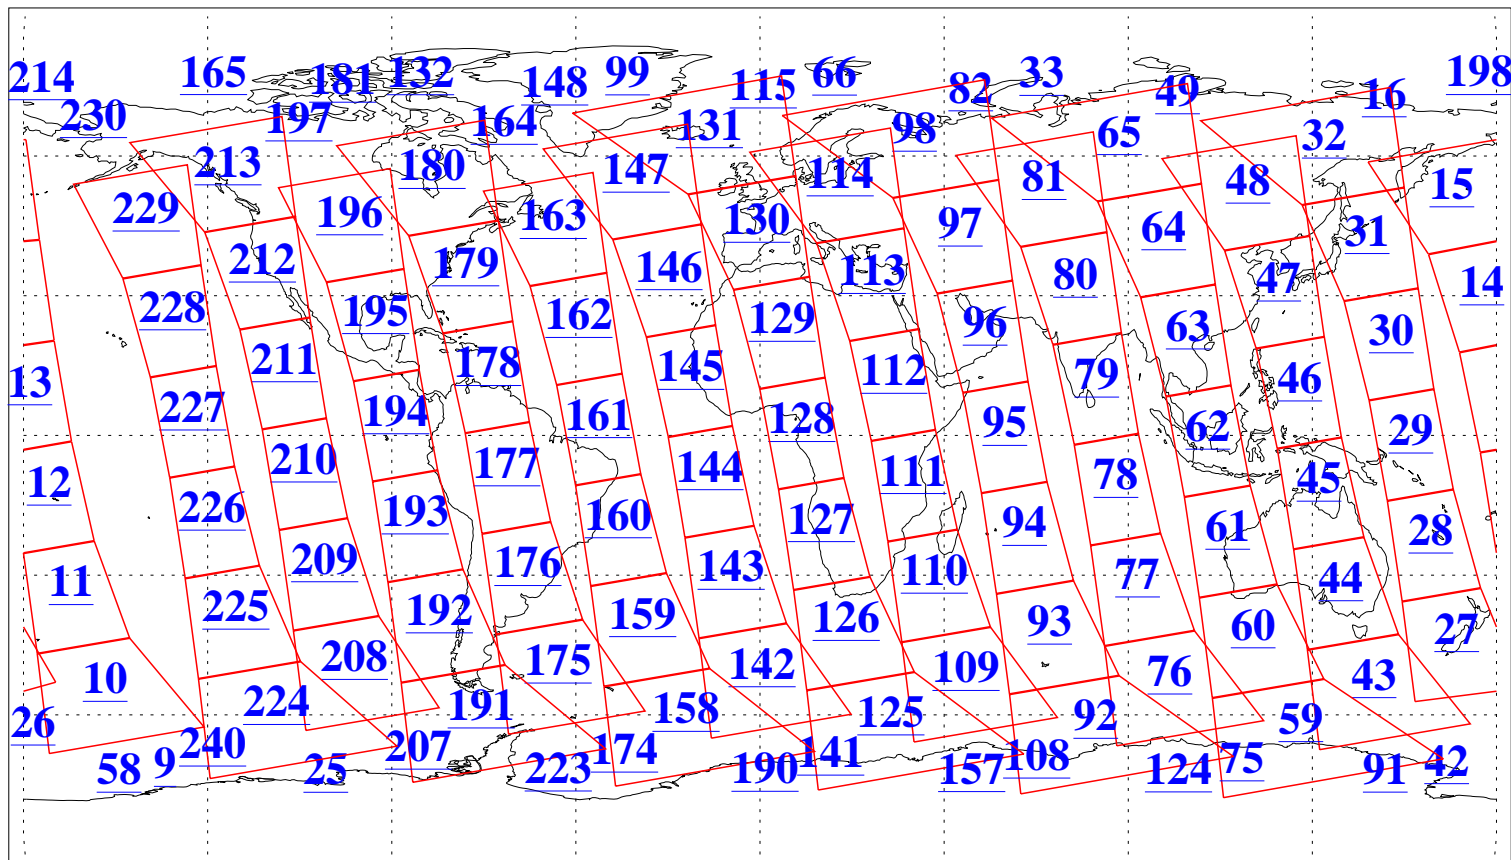

L1B Availability
AMSU Granules: 240
HSB Granules: 0
AIRS Granules: 240

21 Oct 2005
DoY 294
Aqua Day 1266
Granules: 1 to 120

Granules: 121 to 240

Legend: AMSU Available, HSB Available, AIRS Available

L1B Availability
AMSU Granules: 240
HSB Granules: 0
AIRS Granules: 240

21 Oct 2005
DoY 294
Aqua Day 1266
Ascending Granules

Descending Granules

Legend: AMSU Available, HSB Available, AIRS Available

L1B Availability
 AMSU Granules: 240
 HSB Granules: 0
 AIRS Granules: 240

21 Oct 2005
 DoY 294
 Aqua Day 1266