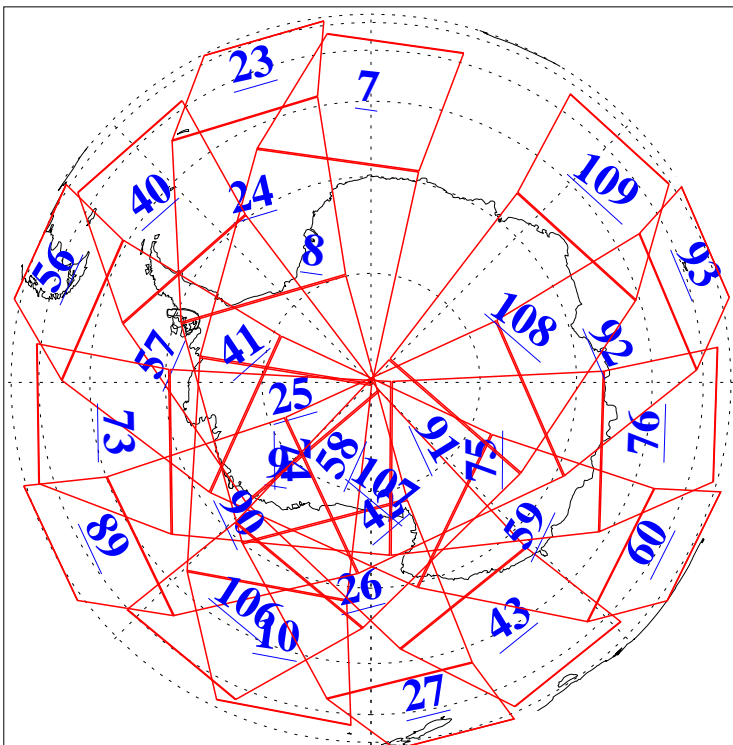

L1B Availability
AMSU Granules: 240
HSB Granules: 0
AIRS Granules: 240

21 Oct 2005
DoY 294
Aqua Day 1266
Granules: 1 to 120

Granules: 121 to 240

Legend: AMSU Available, HSB Available, AIRS Available

L1B Availability
AMSU Granules: 240
HSB Granules: 0
AIRS Granules: 240

21 Oct 2005
DoY 294
Aqua Day 1266
Ascending Granules

Descending Granules

Legend: AMSU Available, HSB Available, AIRS Available

L1B Availability
 AMSU Granules: 240
 HSB Granules: 0
 AIRS Granules: 240

21 Oct 2005
 DoY 294
 Aqua Day 1266

Northern Hemisphere Granules

Southern Hemisphere Granules

Legend: AMSU Available, ~~HSB Available~~, AIRS Available