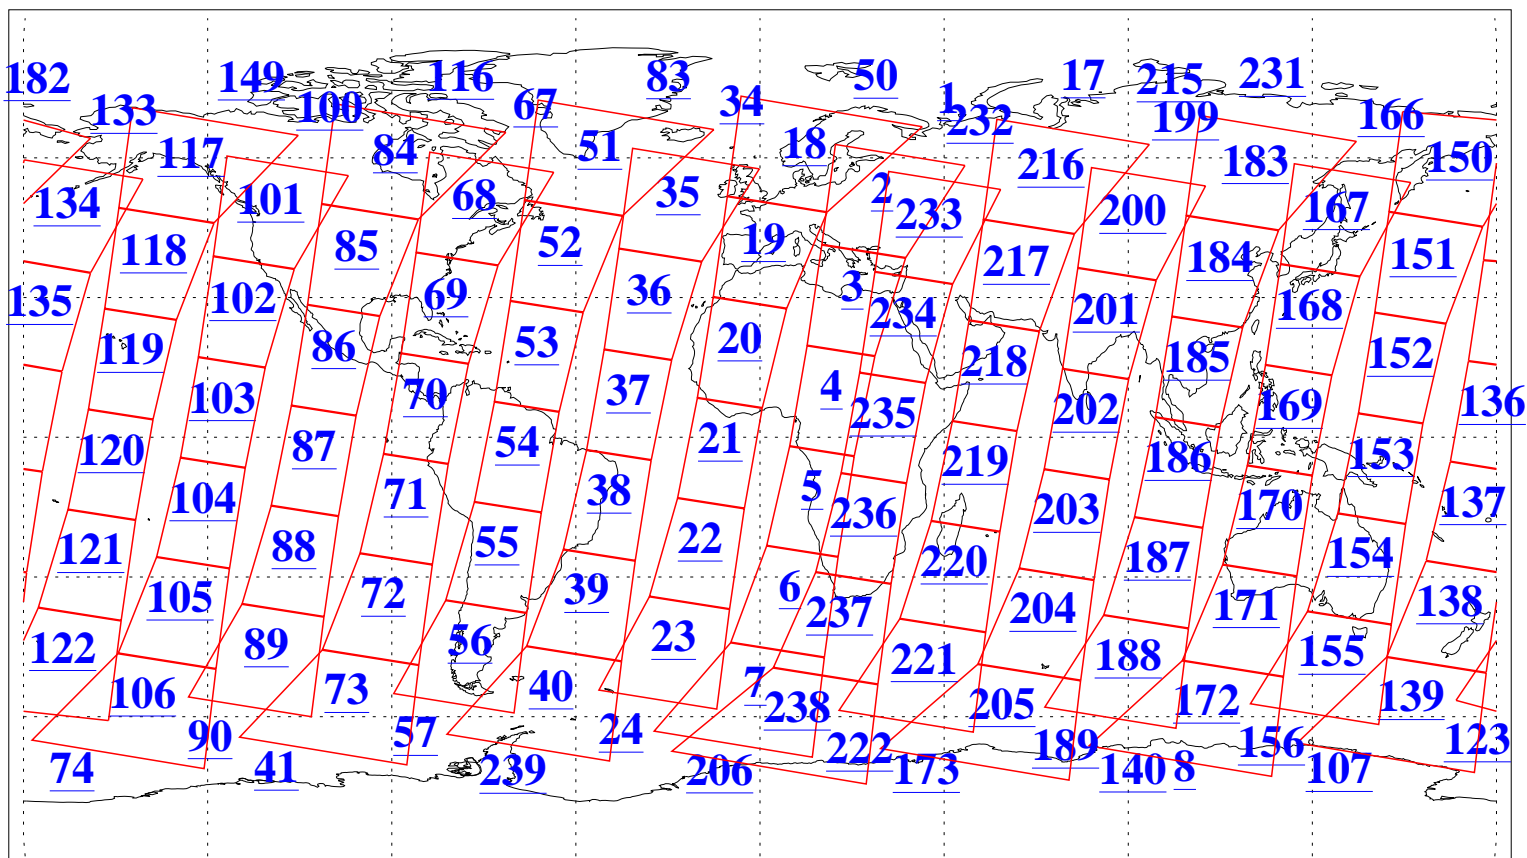

L1B Availability
AMSU Granules: 240
HSB Granules: 0
AIRS Granules: 240

21 Oct 2005
DoY 294
Aqua Day 1266
Granules: 1 to 120

Granules: 121 to 240

Legend: AMSU Available, HSB Available, AIRS Available

L1B Availability
AMSU Granules: 240
HSB Granules: 0
AIRS Granules: 240

21 Oct 2005
DoY 294
Aqua Day 1266
Ascending Granules

Descending Granules

Legend: AMSU Available, HSB Available, AIRS Available

L1B Availability
 AMSU Granules: 240
 HSB Granules: 0
 AIRS Granules: 240

21 Oct 2005
 DoY 294
 Aqua Day 1266