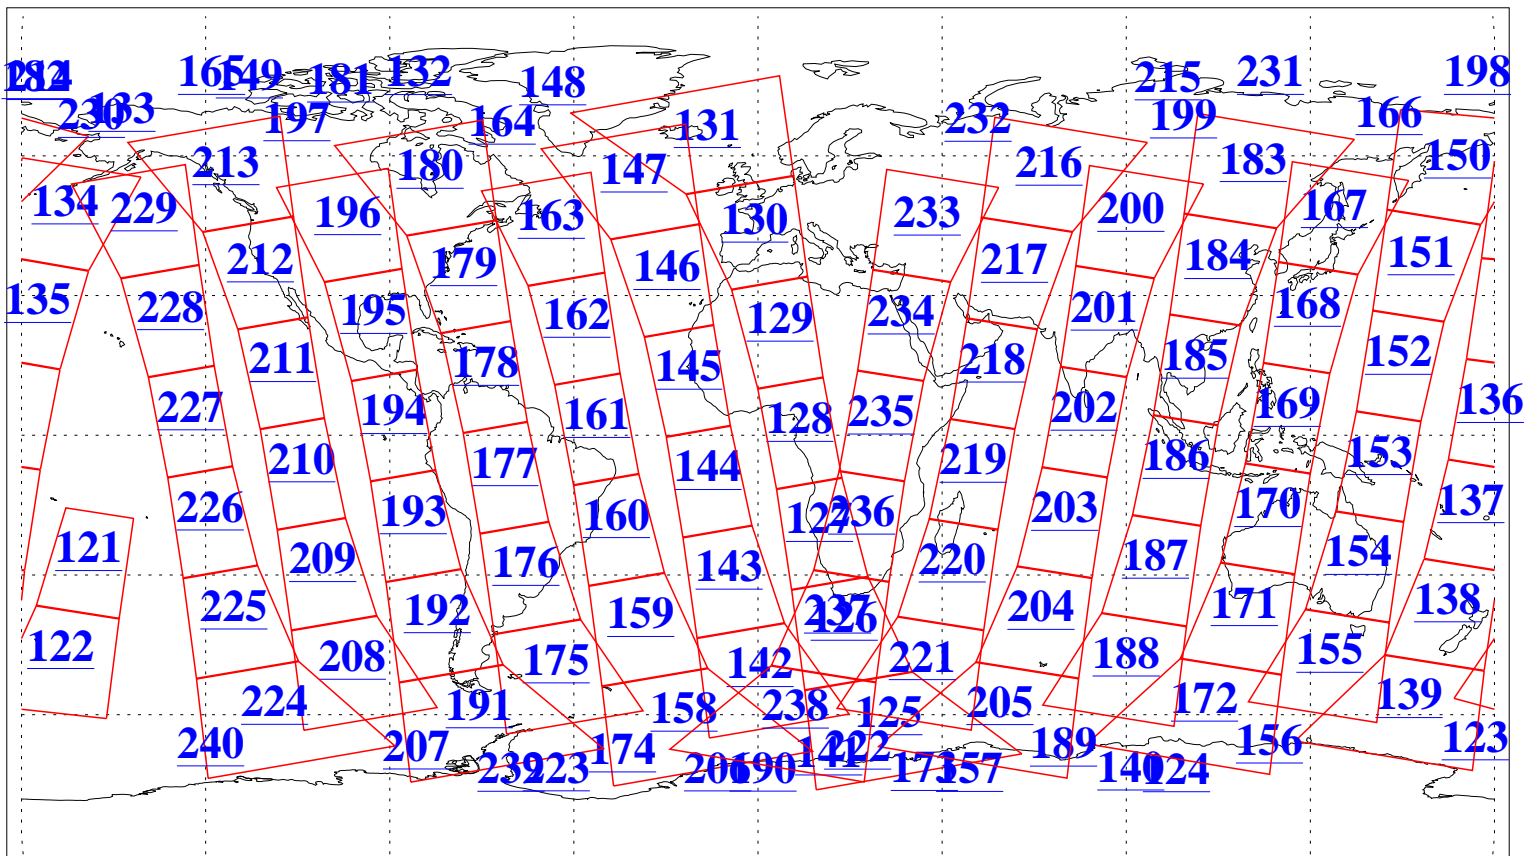

L1B Availability
AMSU Granules: 240
HSB Granules: 0
AIRS Granules: 240

21 Oct 2005
DoY 294
Aqua Day 1266
Granules: 1 to 120

Granules: 121 to 240

Legend: AMSU Available, HSB Available, AIRS Available

L1B Availability
AMSU Granules: 240
HSB Granules: 0
AIRS Granules: 240

21 Oct 2005
DoY 294
Aqua Day 1266
Ascending Granules

Descending Granules

Legend: AMSU Available, HSB Available, AIRS Available

L1B Availability
 AMSU Granules: 240
 HSB Granules: 0
 AIRS Granules: 240

21 Oct 2005
 DoY 294
 Aqua Day 1266