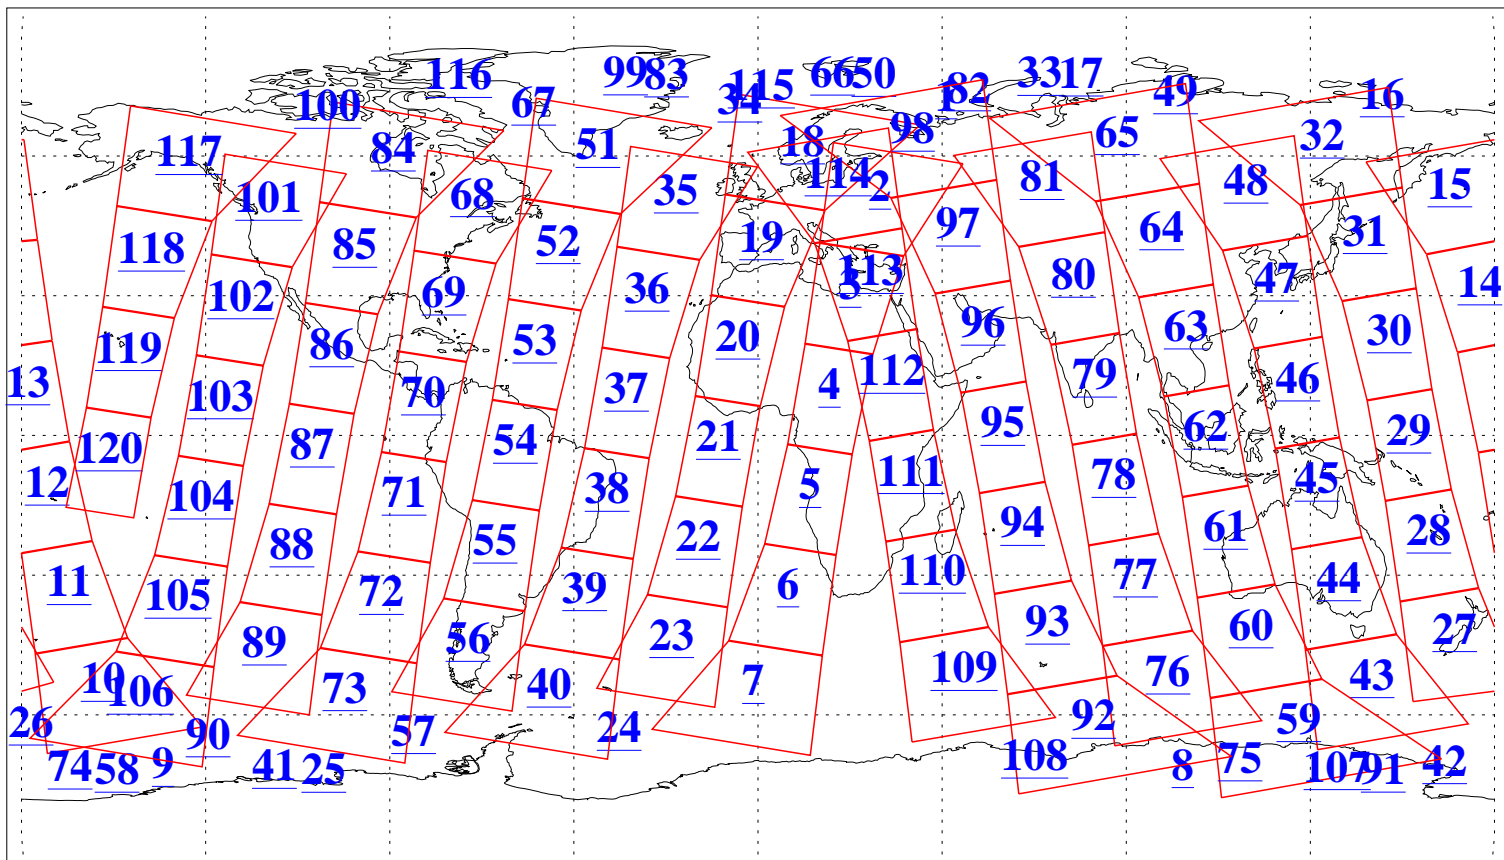

L1B Availability
AMSU Granules: 240
HSB Granules: 0
AIRS Granules: 240

21 Oct 2005
DoY 294
Aqua Day 1266
Granules: 1 to 120

Granules: 121 to 240

Legend: AMSU Available, HSB Available, AIRS Available

L1B Availability
AMSU Granules: 240
HSB Granules: 0
AIRS Granules: 240

21 Oct 2005
DoY 294
Aqua Day 1266
Ascending Granules

Descending Granules

Legend: AMSU Available, HSB Available, AIRS Available

L1B Availability
 AMSU Granules: 240
 HSB Granules: 0
 AIRS Granules: 240

21 Oct 2005
 DoY 294
 Aqua Day 1266

Northern Hemisphere Granules

Southern Hemisphere Granules

Legend: AMSU Available, ~~HSB Available~~, AIRS Available