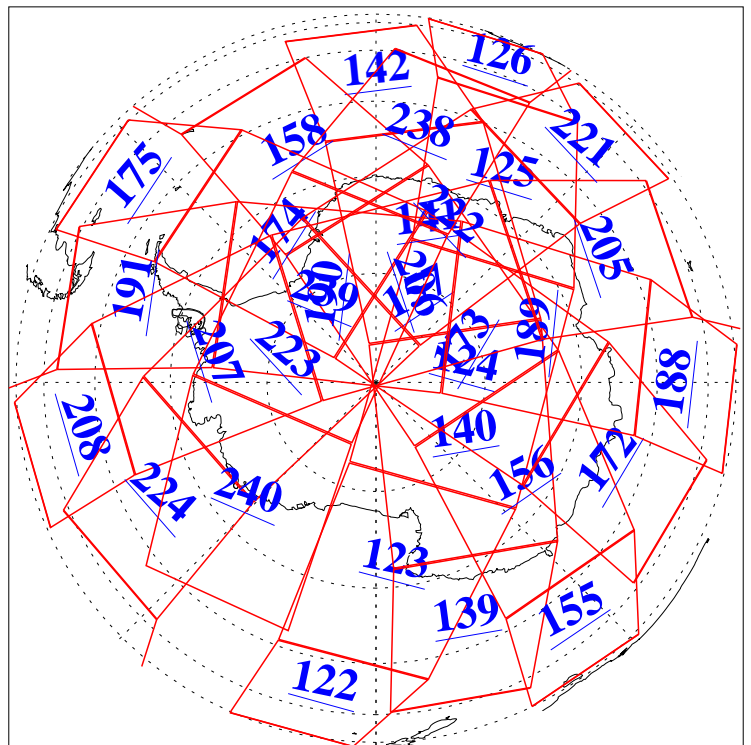

L1B Availability
AMSU Granules: 240
HSB Granules: 0
AIRS Granules: 240

21 Oct 2005
DoY 294
Aqua Day 1266
Granules: 1 to 120

Granules: 121 to 240

Legend: AMSU Available, HSB Available, AIRS Available

L1B Availability
AMSU Granules: 240
HSB Granules: 0
AIRS Granules: 240

21 Oct 2005
DoY 294
Aqua Day 1266
Ascending Granules

Descending Granules

Legend: AMSU Available, HSB Available, AIRS Available

L1B Availability
 AMSU Granules: 240
 HSB Granules: 0
 AIRS Granules: 240

21 Oct 2005
 DoY 294
 Aqua Day 1266

Northern Hemisphere Granules

Southern Hemisphere Granules

Legend: AMSU Available, ~~HSB Available~~, AIRS Available