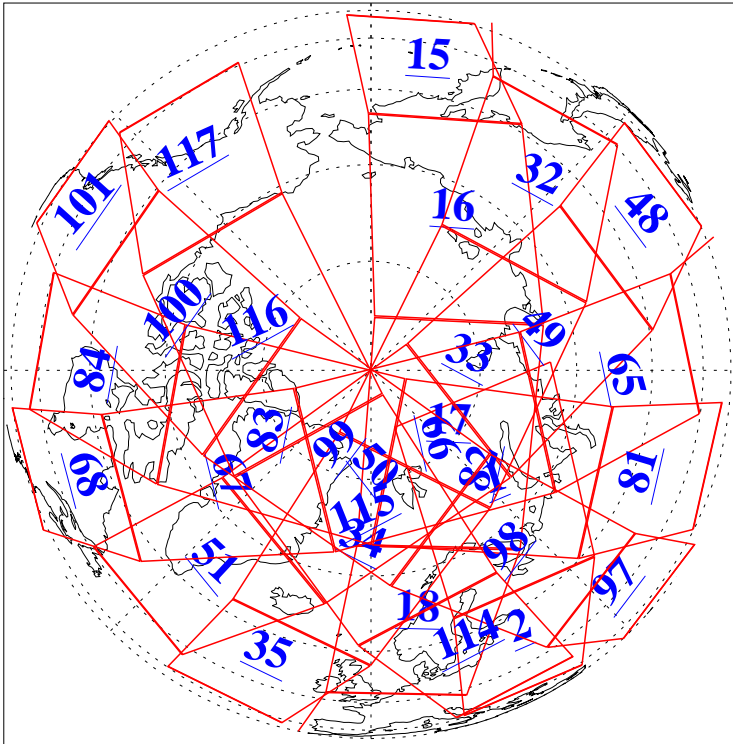

L1B Availability
AMSU Granules: 240
HSB Granules: 0
AIRS Granules: 240

21 Oct 2005
DoY 294
Aqua Day 1266
Granules: 1 to 120

Granules: 121 to 240

Legend: AMSU Available, HSB Available, AIRS Available

L1B Availability
AMSU Granules: 240
HSB Granules: 0
AIRS Granules: 240

21 Oct 2005
DoY 294
Aqua Day 1266
Ascending Granules

Descending Granules

Legend: AMSU Available, HSB Available, AIRS Available

L1B Availability
 AMSU Granules: 240
 HSB Granules: 0
 AIRS Granules: 240

21 Oct 2005
 DoY 294
 Aqua Day 1266

Northern Hemisphere Granules

Southern Hemisphere Granules

Legend: AMSU Available, ~~HSB Available~~, AIRS Available