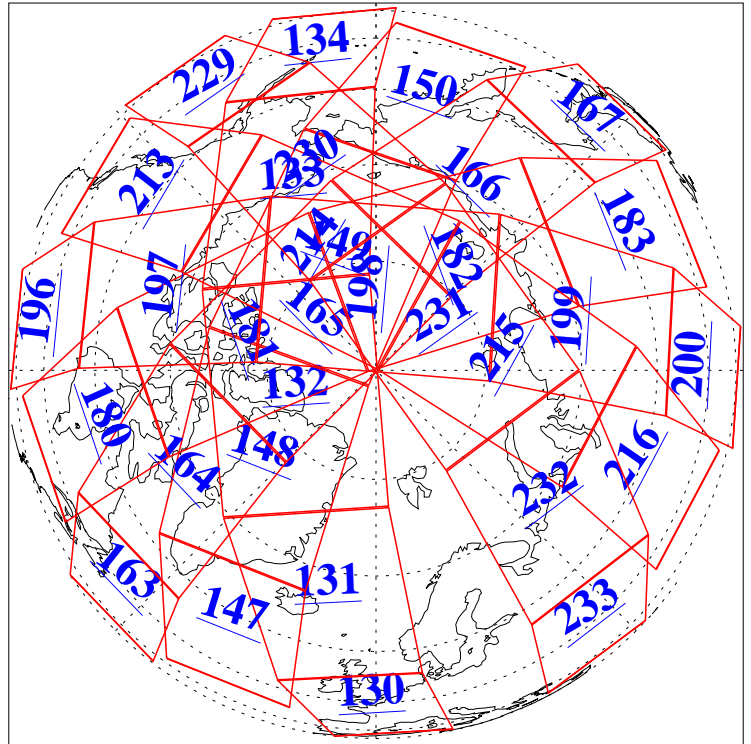

L1B Availability
AMSU Granules: 240
HSB Granules: 0
AIRS Granules: 240

21 Oct 2005
DoY 294
Aqua Day 1266
Granules: 1 to 120

Granules: 121 to 240

Legend: AMSU Available, HSB Available, AIRS Available

L1B Availability
AMSU Granules: 240
HSB Granules: 0
AIRS Granules: 240

21 Oct 2005
DoY 294
Aqua Day 1266
Ascending Granules

Descending Granules

Legend: AMSU Available, HSB Available, AIRS Available

L1B Availability
 AMSU Granules: 240
 HSB Granules: 0
 AIRS Granules: 240

21 Oct 2005
 DoY 294
 Aqua Day 1266

Northern Hemisphere Granules

Southern Hemisphere Granules

Legend: AMSU Available, ~~HSB Available~~, AIRS Available