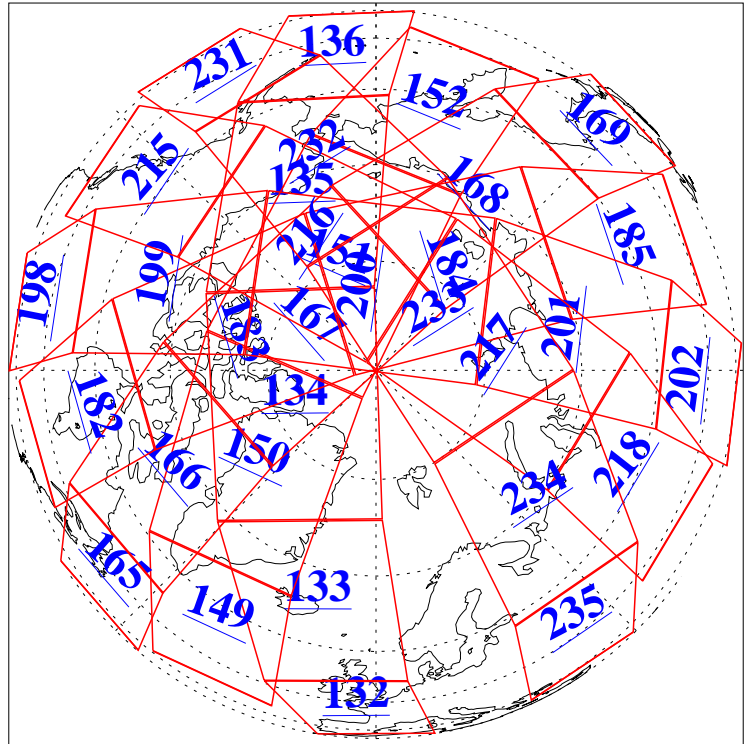

L1B Availability
AMSU Granules: 240
HSB Granules: 0
AIRS Granules: 240

19 Oct 2005
DoY 292
Aqua Day 1264
Granules: 1 to 120

Granules: 121 to 240

Legend: AMSU Available, HSB Available, AIRS Available

L1B Availability
AMSU Granules: 240
HSB Granules: 0
AIRS Granules: 240

19 Oct 2005
DoY 292
Aqua Day 1264
Ascending Granules

Descending Granules

Legend: AMSU Available, HSB Available, AIRS Available

L1B Availability
 AMSU Granules: 240
 HSB Granules: 0
 AIRS Granules: 240

19 Oct 2005
 DoY 292
 Aqua Day 1264

Northern Hemisphere Granules

Southern Hemisphere Granules

Legend: AMSU Available, HSB Available, AIRS Available