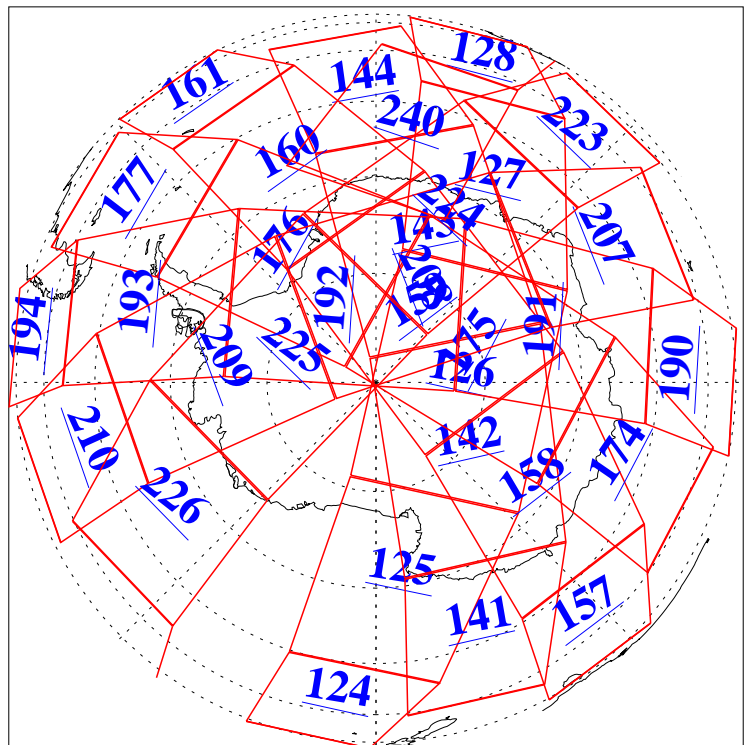

L1B Availability
AMSU Granules: 240
HSB Granules: 0
AIRS Granules: 240

19 Oct 2005
DoY 292
Aqua Day 1264
Granules: 1 to 120

Granules: 121 to 240

Legend: AMSU Available, HSB Available, AIRS Available

L1B Availability
AMSU Granules: 240
HSB Granules: 0
AIRS Granules: 240

19 Oct 2005
DoY 292
Aqua Day 1264
Ascending Granules

Descending Granules

Legend: AMSU Available, HSB Available, AIRS Available

L1B Availability
 AMSU Granules: 240
 HSB Granules: 0
 AIRS Granules: 240

19 Oct 2005
 DoY 292
 Aqua Day 1264

Northern Hemisphere Granules

Southern Hemisphere Granules

Legend: AMSU Available, HSB Available, AIRS Available