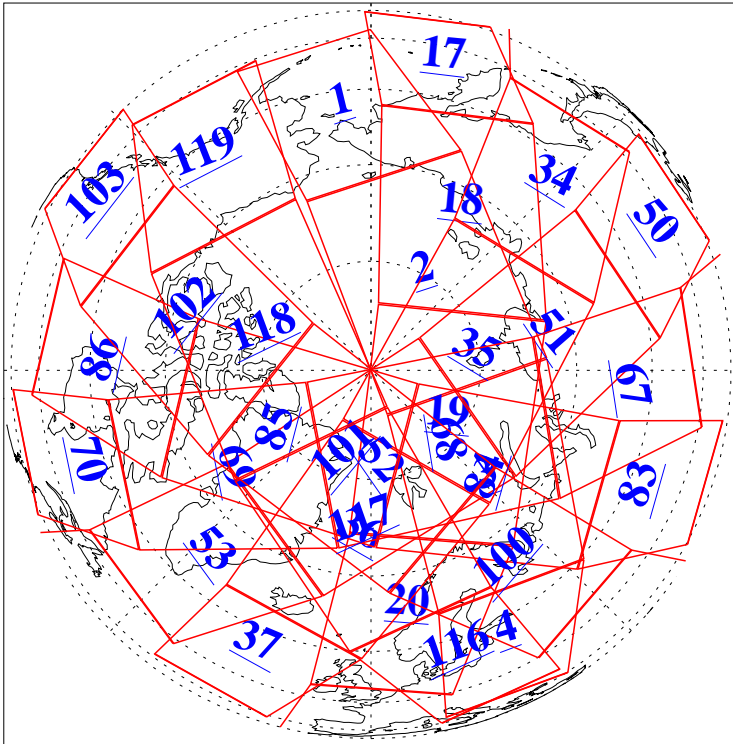

L1B Availability
AMSU Granules: 240
HSB Granules: 0
AIRS Granules: 240

19 Oct 2005
DoY 292
Aqua Day 1264
Granules: 1 to 120

Granules: 121 to 240

Legend: AMSU Available, HSB Available, AIRS Available

L1B Availability
AMSU Granules: 240
HSB Granules: 0
AIRS Granules: 240

19 Oct 2005
DoY 292
Aqua Day 1264
Ascending Granules

Descending Granules

Legend: AMSU Available, HSB Available, AIRS Available

L1B Availability
 AMSU Granules: 240
 HSB Granules: 0
 AIRS Granules: 240

19 Oct 2005
 DoY 292
 Aqua Day 1264

Northern Hemisphere Granules

Southern Hemisphere Granules

Legend: AMSU Available, HSB Available, AIRS Available