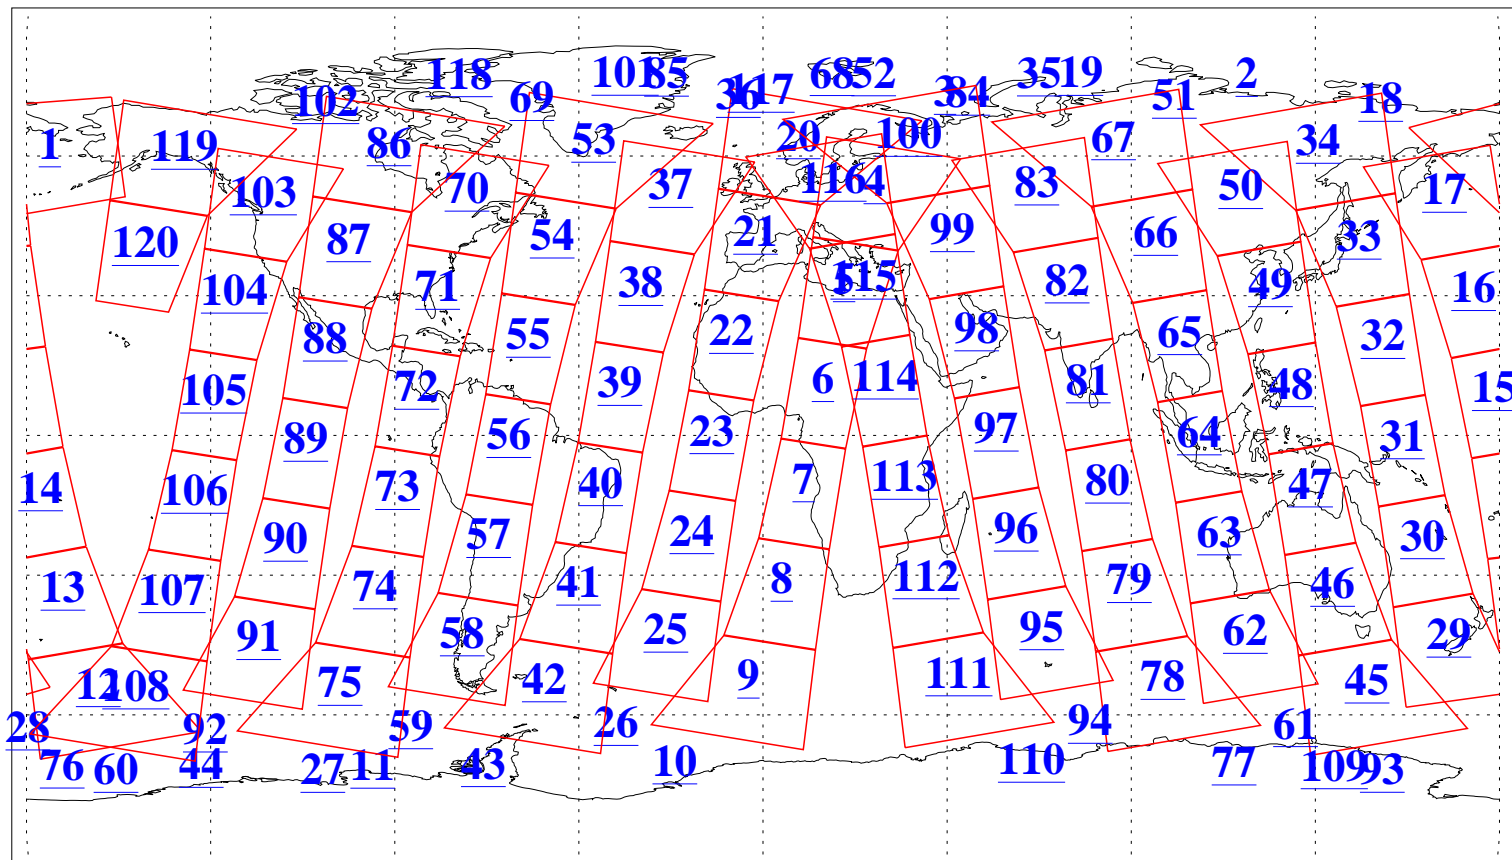

L1B Availability
AMSU Granules: 240
HSB Granules: 0
AIRS Granules: 240

19 Oct 2005
DoY 292
Aqua Day 1264
Granules: 1 to 120

Granules: 121 to 240

Legend: AMSU Available, HSB Available, AIRS Available

L1B Availability
AMSU Granules: 240
HSB Granules: 0
AIRS Granules: 240

19 Oct 2005
DoY 292
Aqua Day 1264
Ascending Granules

Descending Granules

Legend: AMSU Available, HSB Available, AIRS Available

L1B Availability
 AMSU Granules: 240
 HSB Granules: 0
 AIRS Granules: 240

19 Oct 2005
 DoY 292
 Aqua Day 1264

Northern Hemisphere Granules

Southern Hemisphere Granules

Legend: AMSU Available, HSB Available, AIRS Available