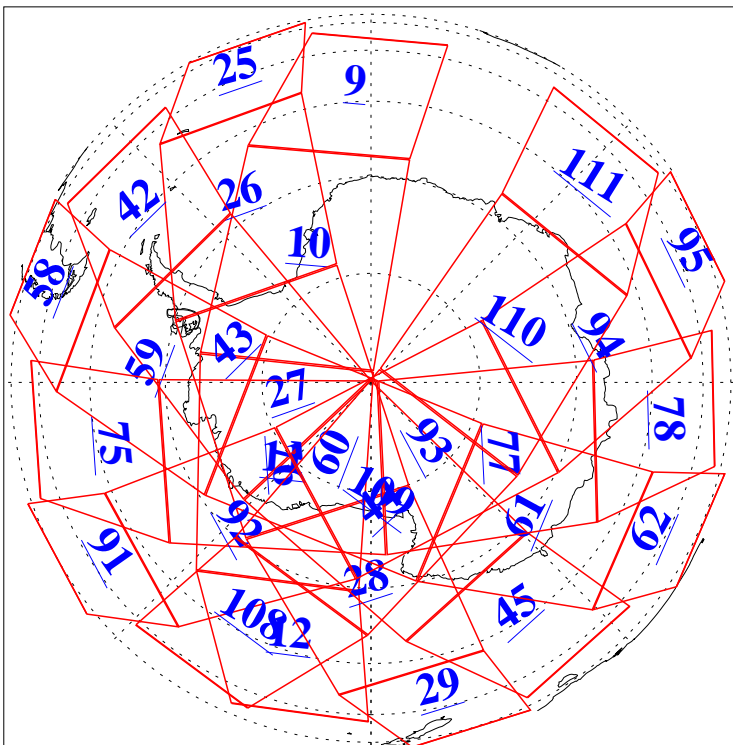

L1B Availability
AMSU Granules: 240
HSB Granules: 0
AIRS Granules: 240

19 Oct 2005
DoY 292
Aqua Day 1264
Granules: 1 to 120

Granules: 121 to 240

Legend: AMSU Available, HSB Available, AIRS Available

L1B Availability
AMSU Granules: 240
HSB Granules: 0
AIRS Granules: 240

19 Oct 2005
DoY 292
Aqua Day 1264
Ascending Granules

Descending Granules

Legend: AMSU Available, HSB Available, AIRS Available

L1B Availability
 AMSU Granules: 240
 HSB Granules: 0
 AIRS Granules: 240

19 Oct 2005
 DoY 292
 Aqua Day 1264

Northern Hemisphere Granules

Southern Hemisphere Granules

Legend: AMSU Available, HSB Available, AIRS Available