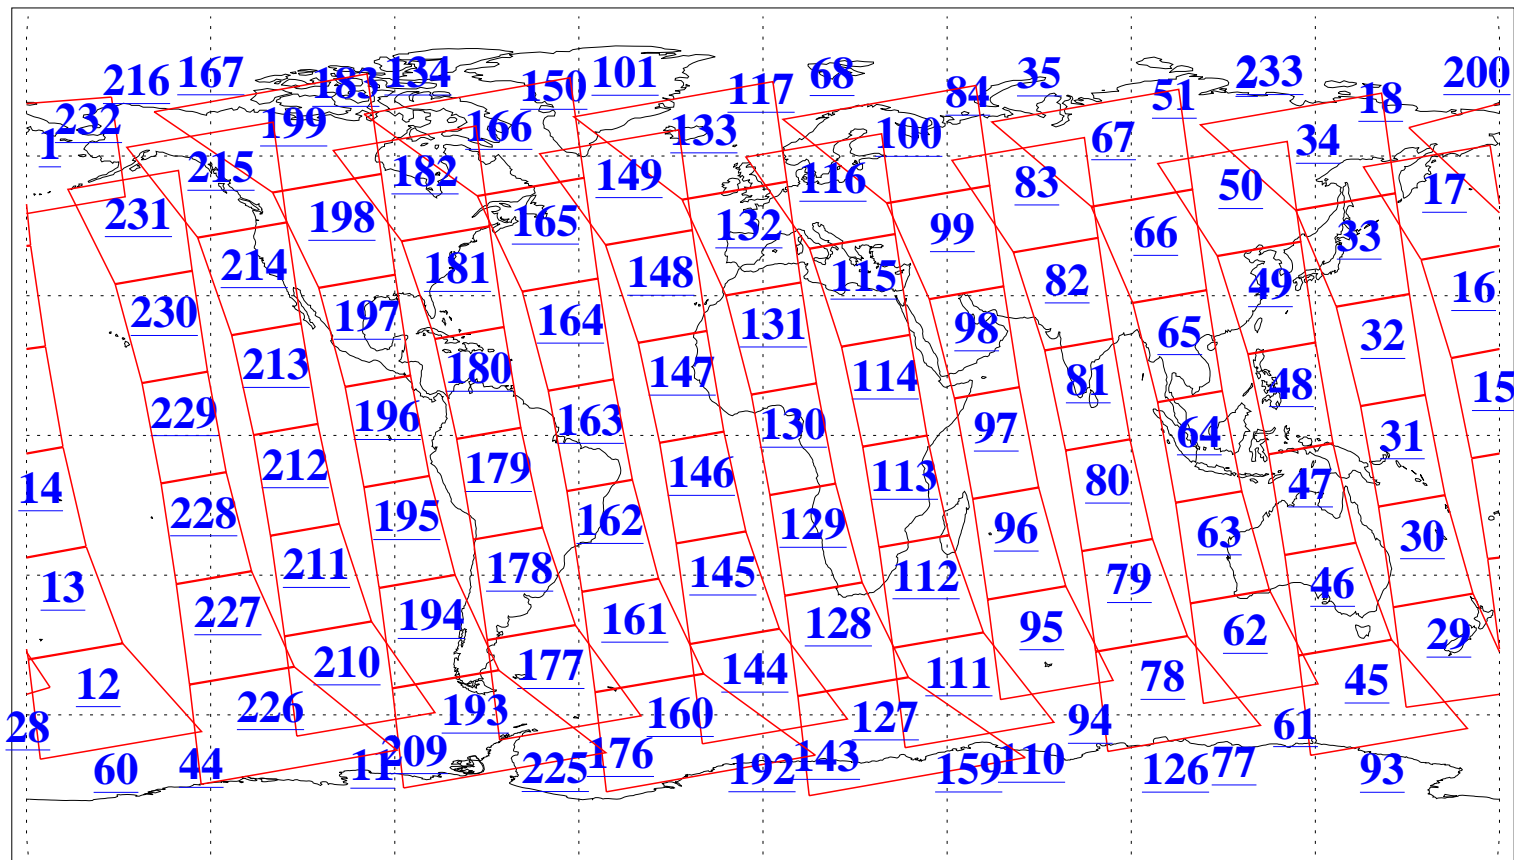

L1B Availability
AMSU Granules: 240
HSB Granules: 0
AIRS Granules: 240

19 Oct 2005
DoY 292
Aqua Day 1264
Granules: 1 to 120

Granules: 121 to 240

Legend: AMSU Available, HSB Available, AIRS Available

L1B Availability
AMSU Granules: 240
HSB Granules: 0
AIRS Granules: 240

19 Oct 2005
DoY 292
Aqua Day 1264
Ascending Granules

Descending Granules

Legend: AMSU Available, HSB Available, AIRS Available

L1B Availability
 AMSU Granules: 240
 HSB Granules: 0
 AIRS Granules: 240

19 Oct 2005
 DoY 292
 Aqua Day 1264

Northern Hemisphere Granules

Southern Hemisphere Granules

Legend: AMSU Available, HSB Available, AIRS Available