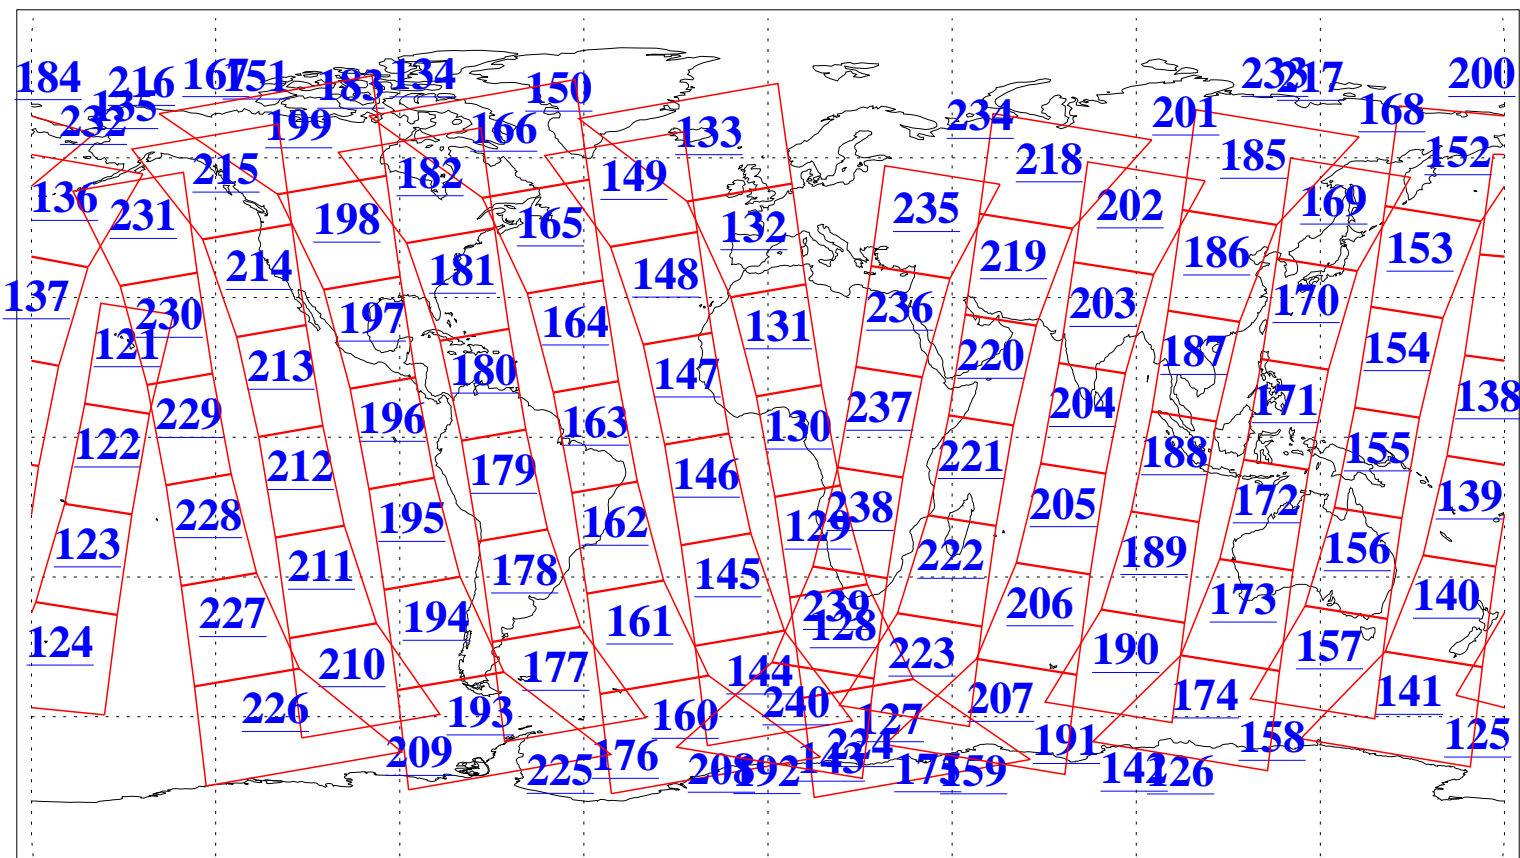

L1B Availability
AMSU Granules: 240
HSB Granules: 0
AIRS Granules: 240

19 Oct 2005
DoY 292
Aqua Day 1264
Granules: 1 to 120

Granules: 121 to 240

Legend: AMSU Available, HSB Available, AIRS Available

L1B Availability
AMSU Granules: 240
HSB Granules: 0
AIRS Granules: 240

19 Oct 2005
DoY 292
Aqua Day 1264
Ascending Granules

Descending Granules

Legend: AMSU Available, HSB Available, AIRS Available

L1B Availability
 AMSU Granules: 240
 HSB Granules: 0
 AIRS Granules: 240

19 Oct 2005
 DoY 292
 Aqua Day 1264