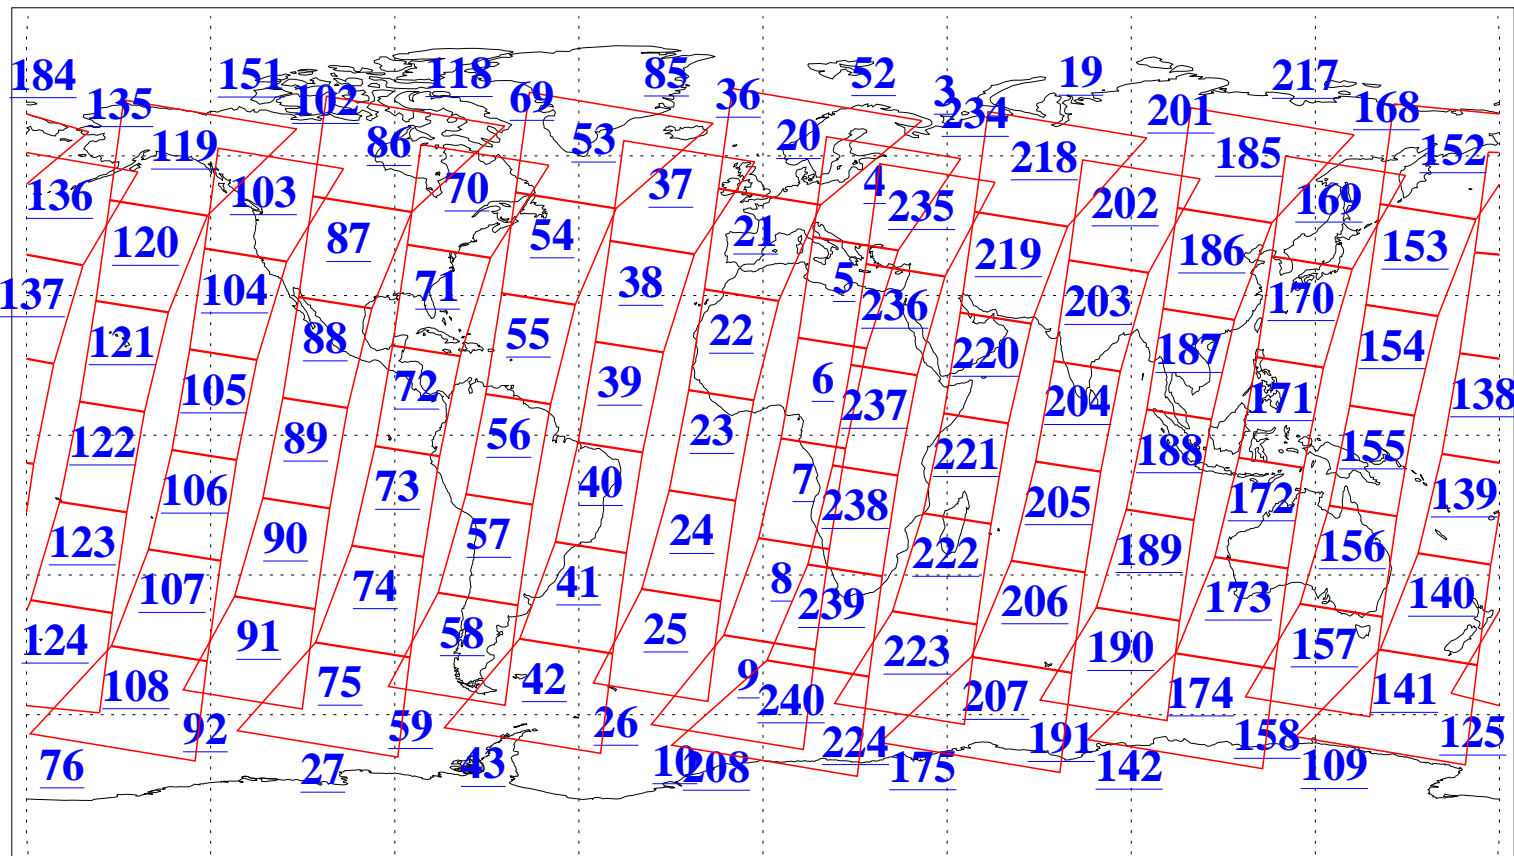

L1B Availability
AMSU Granules: 240
HSB Granules: 0
AIRS Granules: 240

19 Oct 2005
DoY 292
Aqua Day 1264
Granules: 1 to 120

Granules: 121 to 240

Legend: AMSU Available, HSB Available, AIRS Available

L1B Availability
AMSU Granules: 240
HSB Granules: 0
AIRS Granules: 240

19 Oct 2005
DoY 292
Aqua Day 1264
Ascending Granules

Descending Granules

Legend: AMSU Available, HSB Available, AIRS Available

L1B Availability
 AMSU Granules: 240
 HSB Granules: 0
 AIRS Granules: 240

19 Oct 2005
 DoY 292
 Aqua Day 1264

Northern Hemisphere Granules

Southern Hemisphere Granules

Legend: AMSU Available, HSB Available, AIRS Available